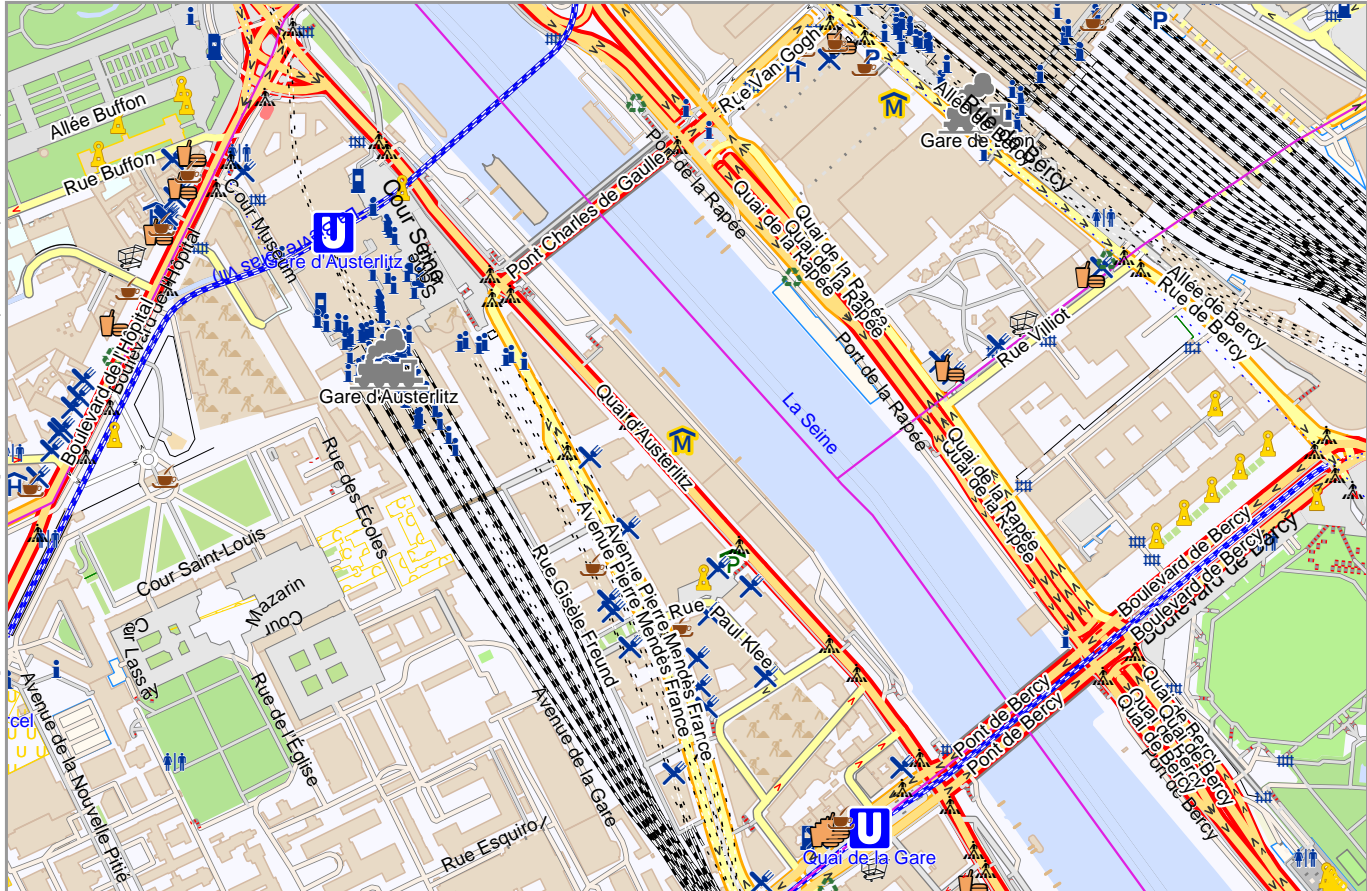

Map data © OpenStreetMap contributors

lon 2.36119 lat 48.83646 [ nom. scale = 1 / 75000

lon 2.37958 lat 48.84442 pdfmap\_20231127\_205025\_17500\_ Les Docks\_2.37038\_48.8404\_389.pdf

0 100 m 300 m