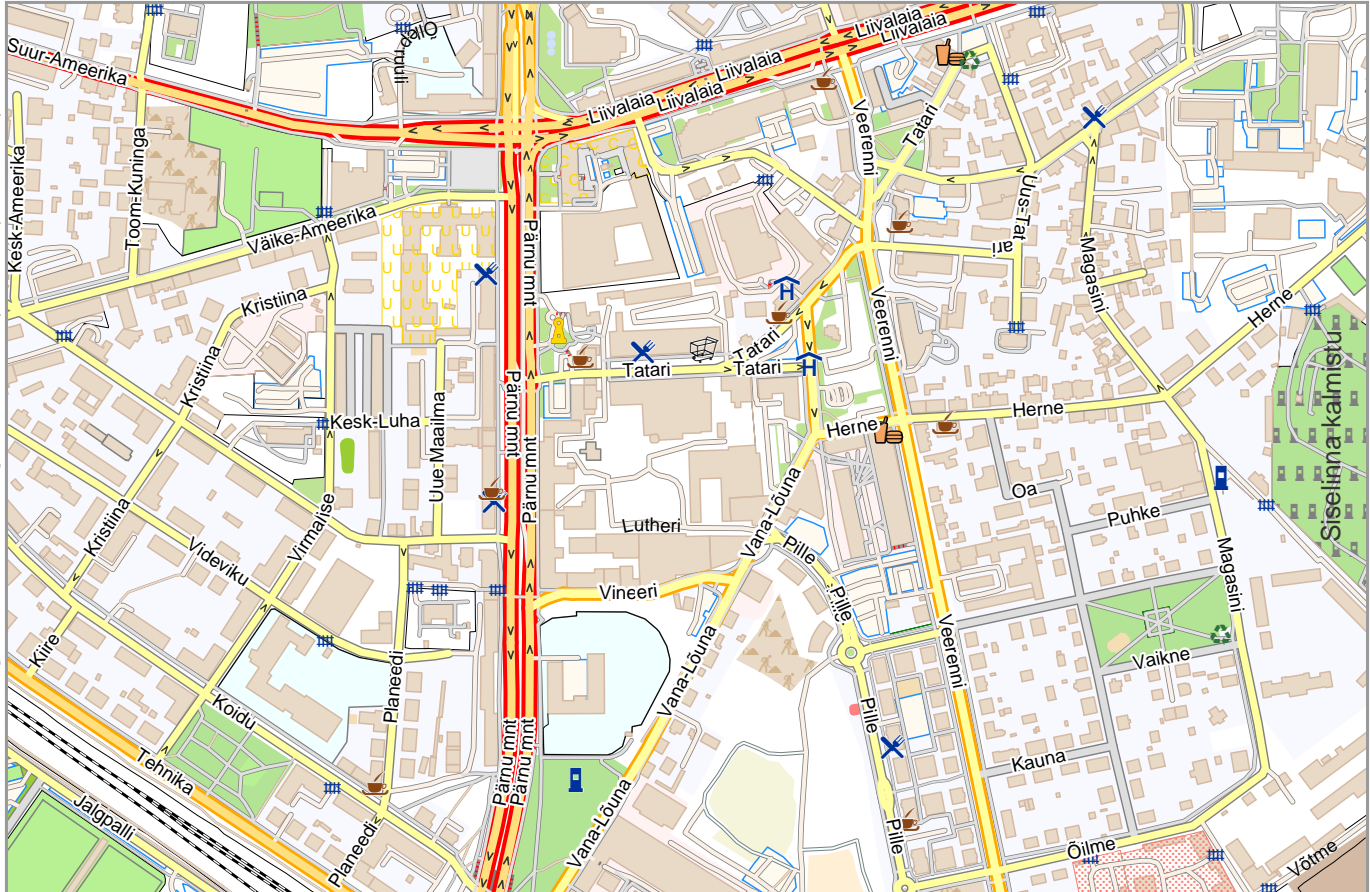

17500_Lutheri Kvartal

Map data © OpenStreetMap contributors

[lon 24.73365 lat 59.42045] nom. scale = 1 / 7500

lon 24.73743 lat 59.42660 map_20231127_204619_17500_Lutheri_Kvartal_24.7455_59.4244_746.pdf