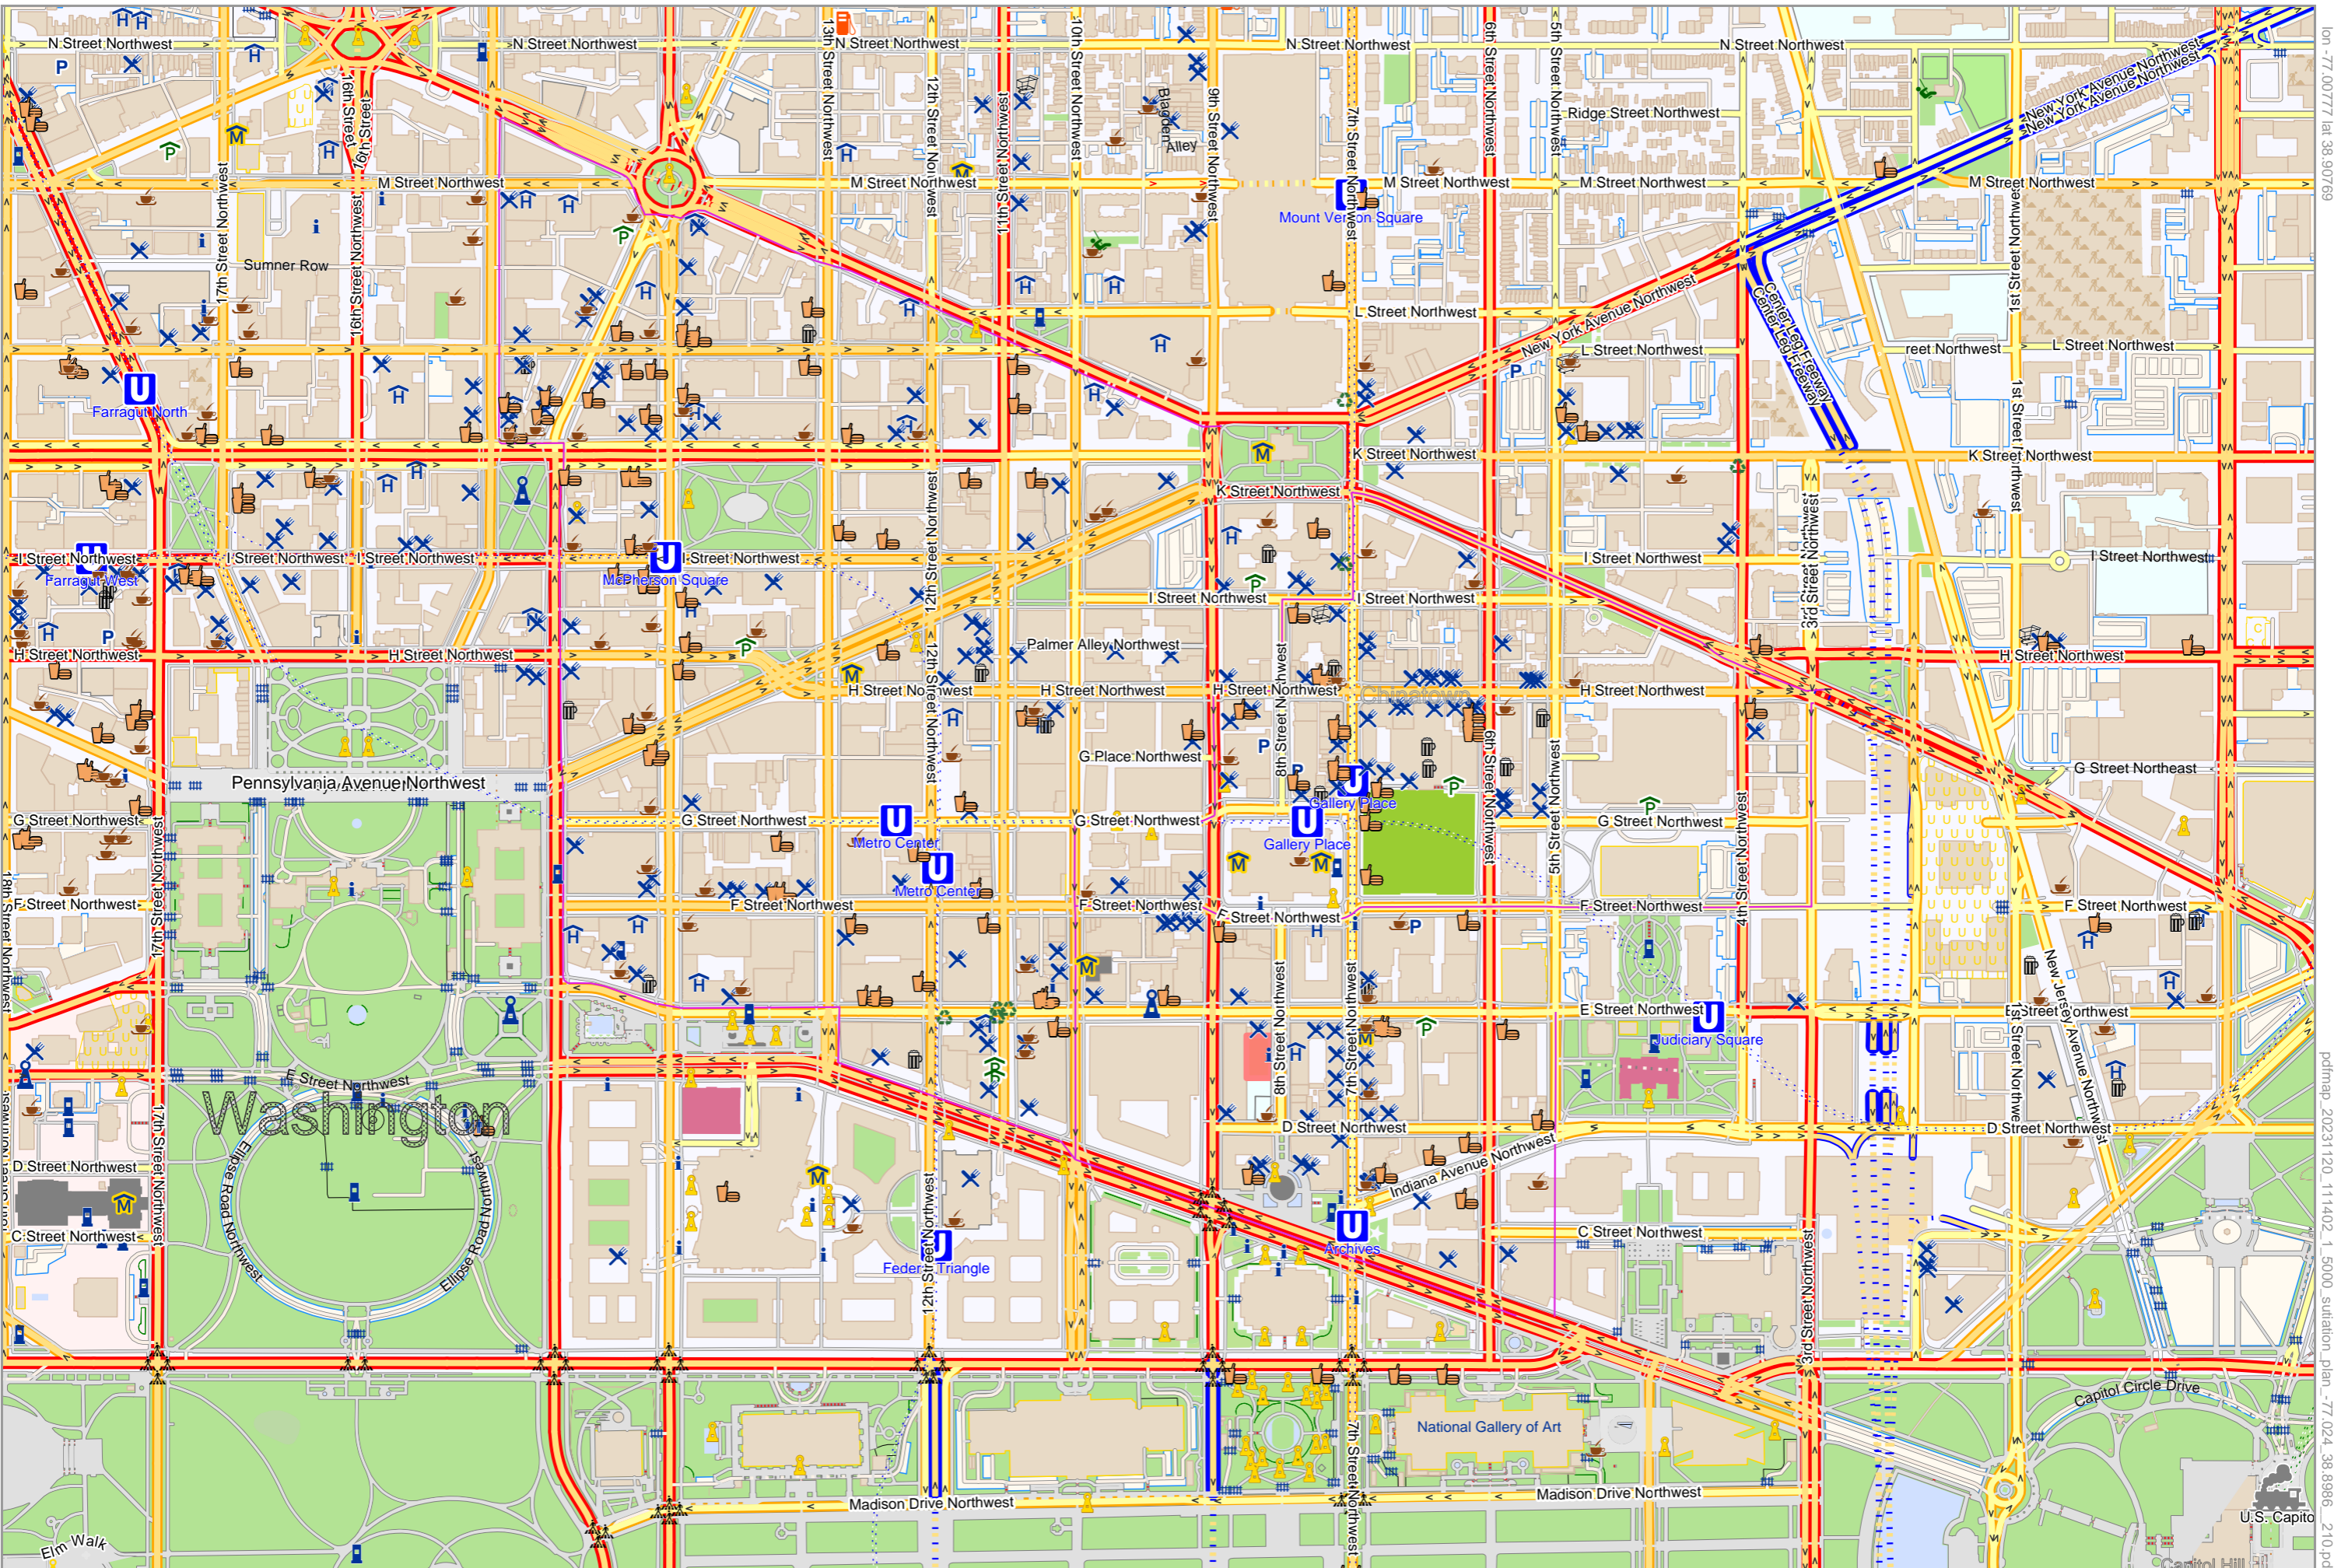

Map data © OpenStreetMap contributors

lon -77.04176 lat 38.88966 [nom. scale = 1 / 7500]

0 100 m 700 m

lon -77.00777 lat 38.90769

pdfmap_2023120_111402_1_5000_sutiuation_plan_-77.024_38.8986_210.pdf