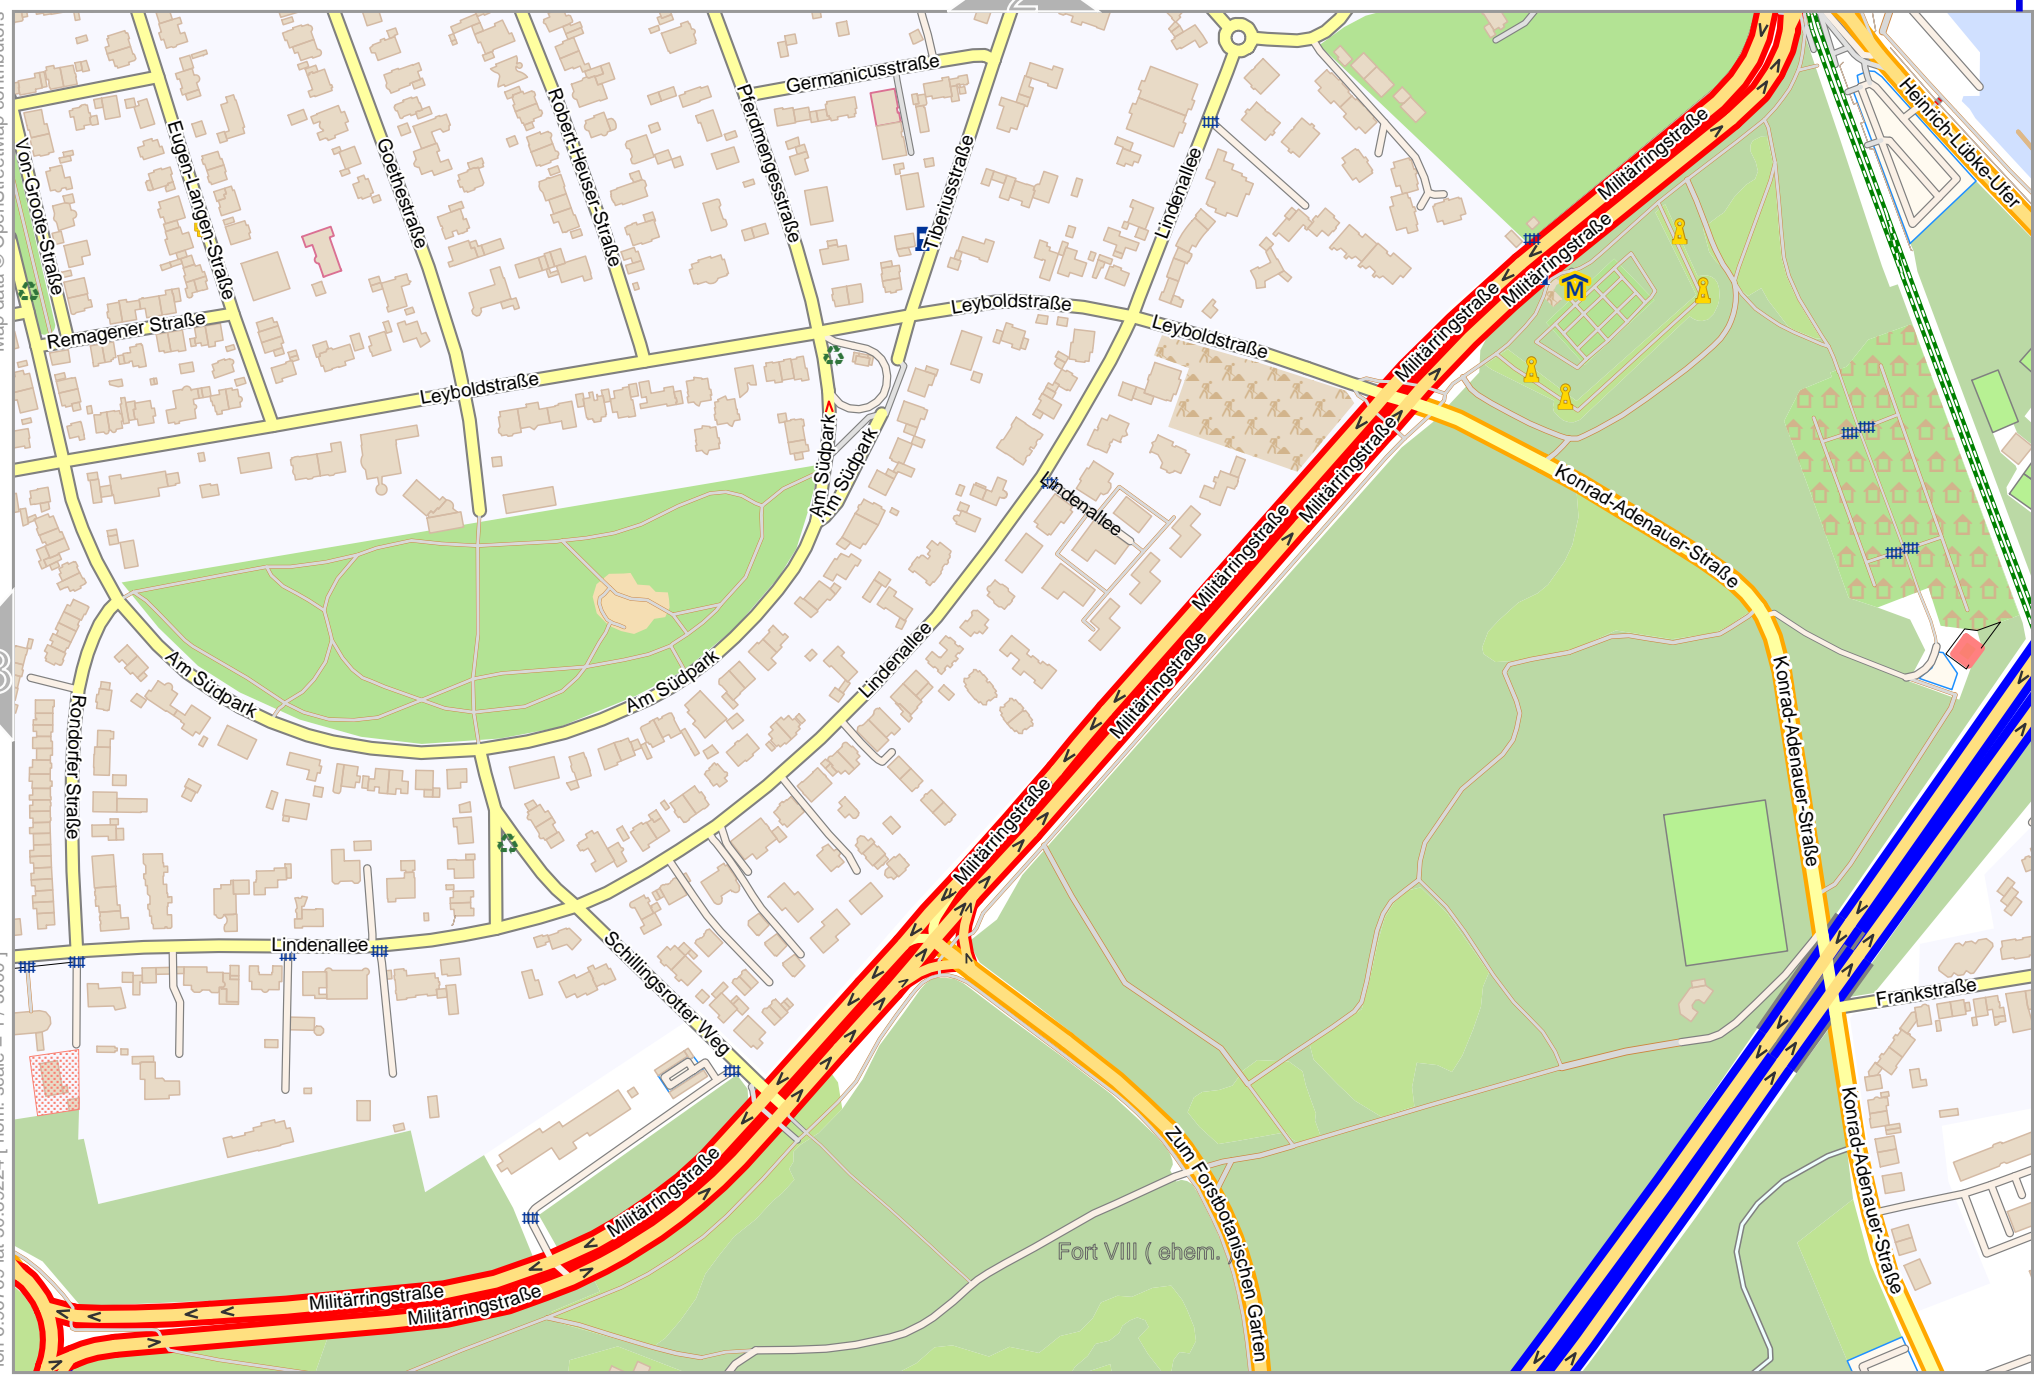

Map data © OpenStreetMap contributors

lon 6.96769 lat 50.89988 [nom. scale = 1 / 50000]

lon 6.98667 lat 50.90797

pdfmap, 20231115_184337_rt_solutions_6.96768_50.89988_115.pdf

0 100 m 500 m

Map data © OpenStreetMap contributors

lon 6.94942 lat 50.89224 [nom. scale = 1 / 5000]

lon 6.96940 lat 50.90033

pdfmap, 20231115_184337_rt_solutions_6.96768_50.8998_115.pdf

0 100 m 500 m

Map data © OpenStreetMap contributors

lon 6.96769 lat 50.89224 [norm. scale = 1 / 5000]

lon 6.98667 lat 50.90033

pdfmap, 2023 115_184337_rt_solutions_6.96768_50.8998_115.pdf

0 100 m 500 m