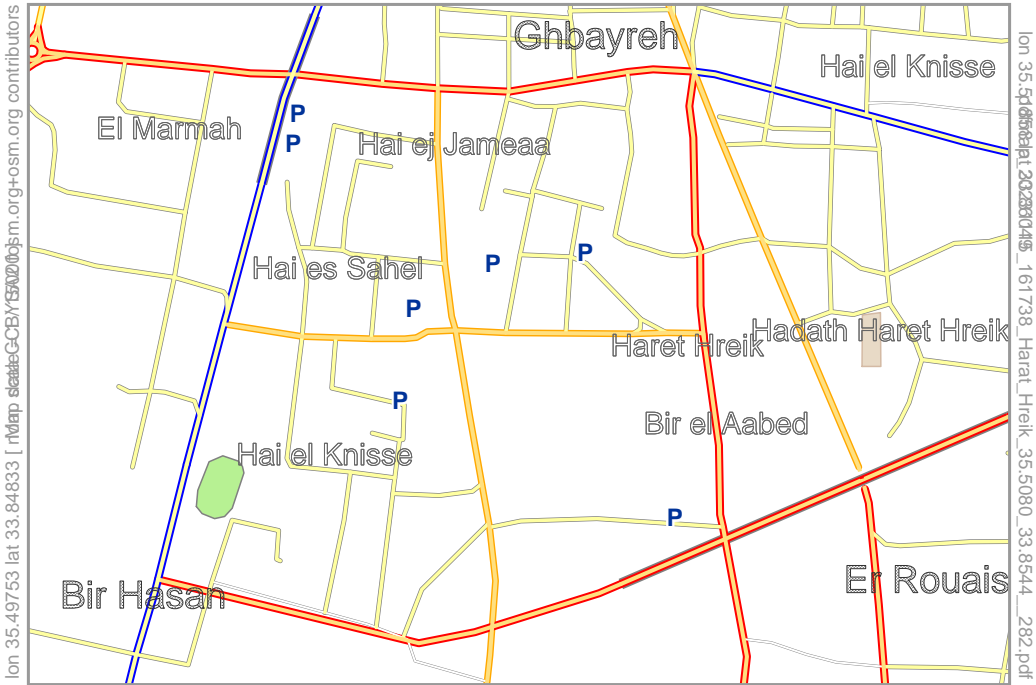

Harat Hreik

lon 35.49753 lat 33.84833 [nMap, stateCBY1502003m.org+osm.org contributors

lon 35.49753 lat 33.84833 [nMap, stateCBY1502003m.org+osm.org contributors