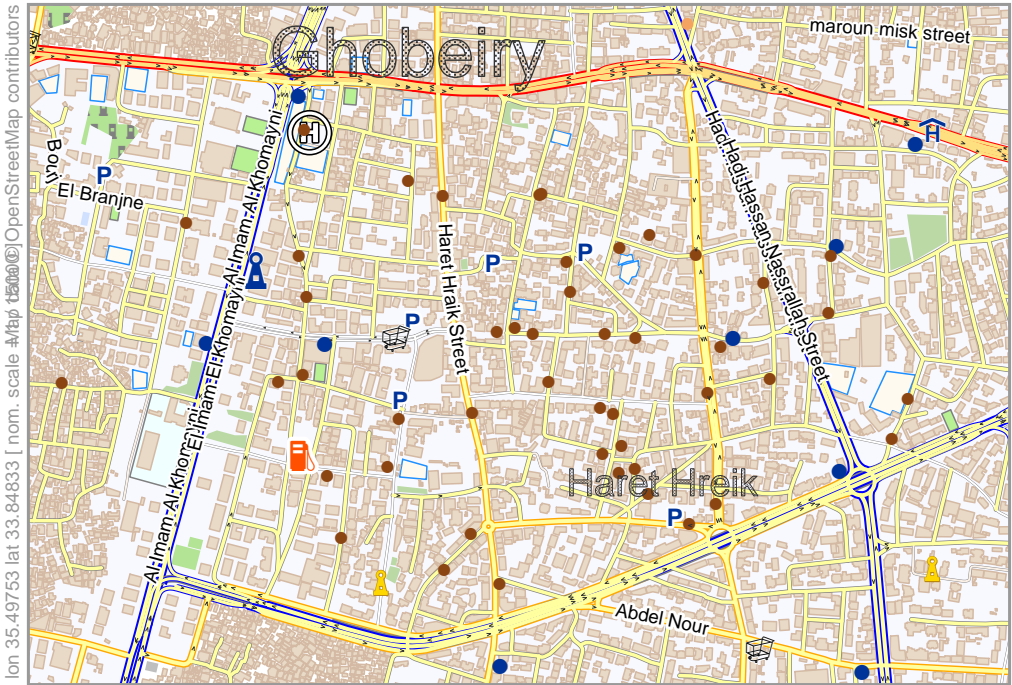

Harat Hreik

lon 35.49753 lat 33.84833 [nom. scale #map 120000000 ©OpenStreetMap contributors

lon 35.49753 lat 33.84833 [nom. scale #map 120000000 ©OpenStreetMap contributors

0 100 m 300 m