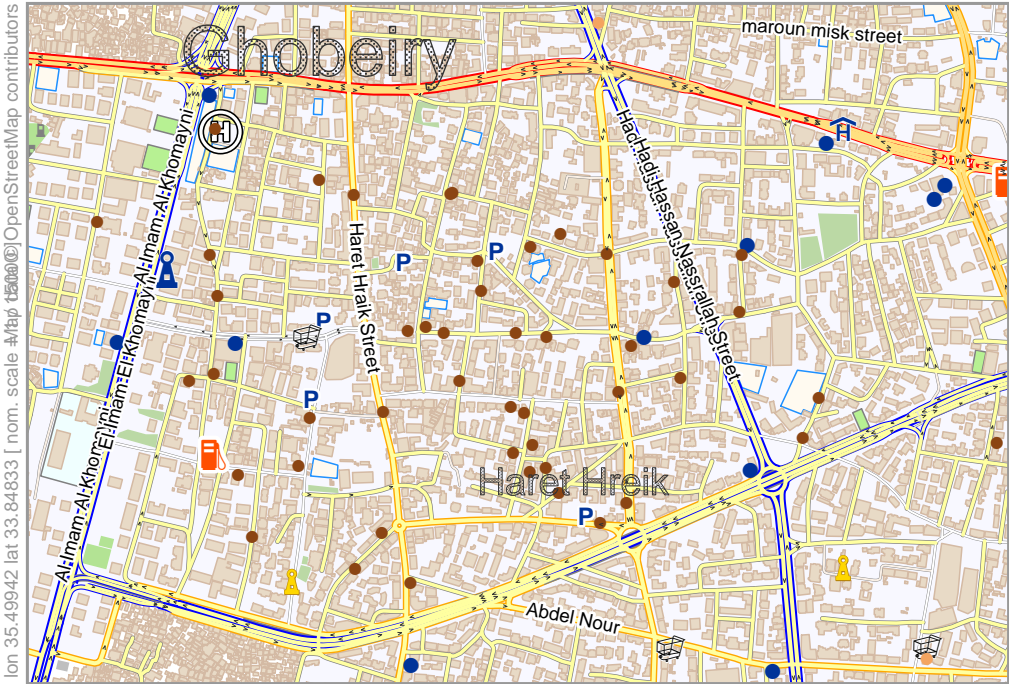

# Harat Hreik

lon 35.590942 lat 33.84833 [ nom. scale #map 12000 ©OpenStreetMap contributors

lon 35.590942 lat 33.84833 [ nom. scale #map 12000 ©OpenStreetMap contributors

0 100 m 300 m