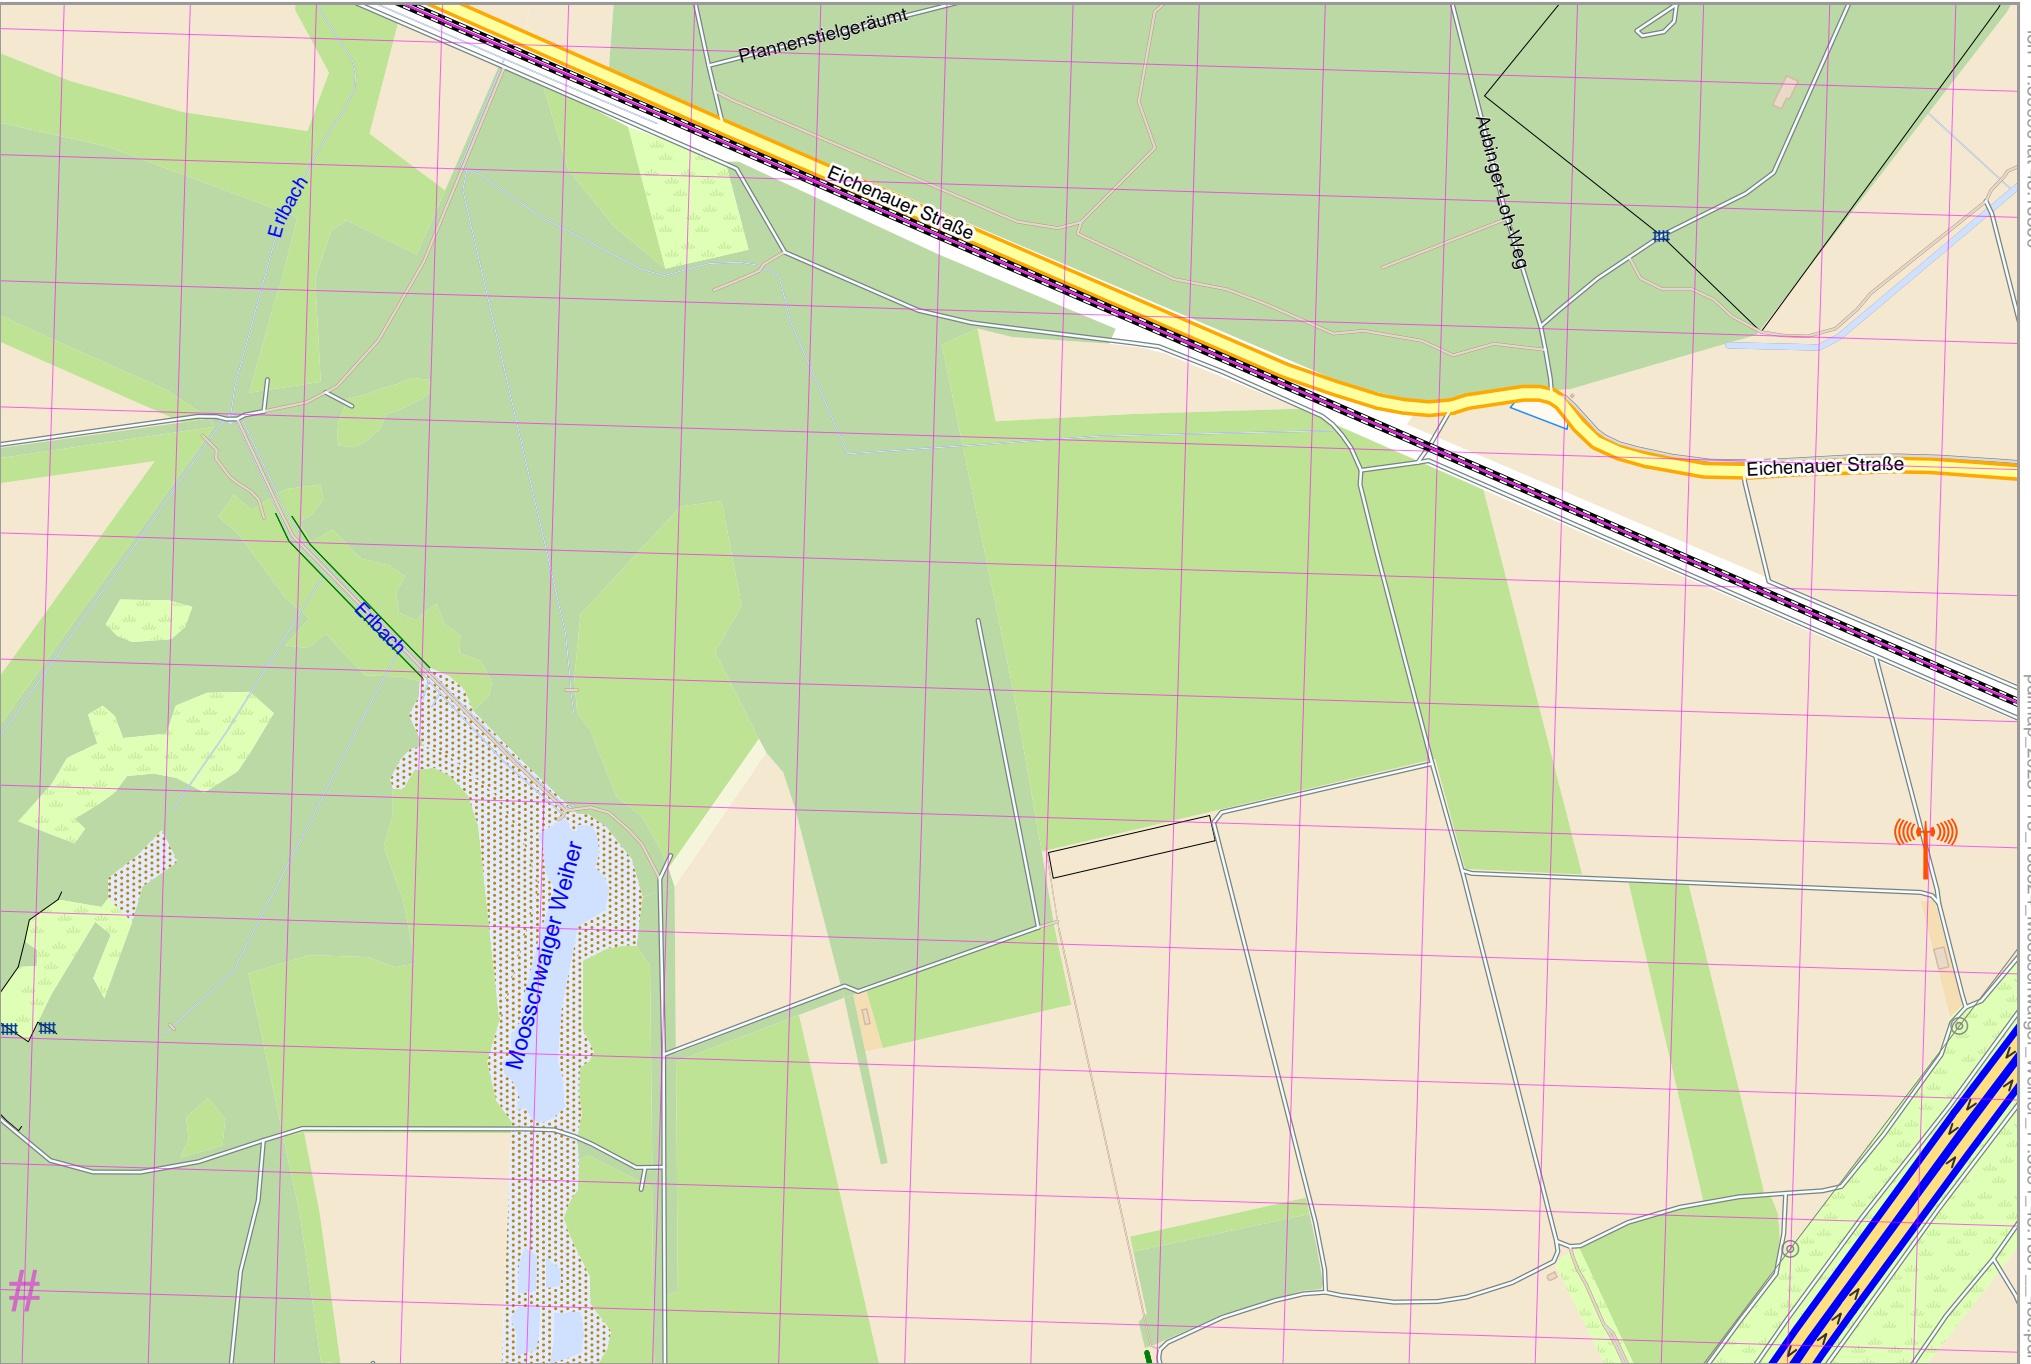

Mooschwaiger Weiher

Map data © OpenStreetMap contributors

lon 11.37837 lat 48.15389 [nom. scale = 1 / 6000]

lon 11.39990 lat 48.16360

pdfmap_20231113_183524_Mooschwaiger_Weiher_11.3891_48.1587_438.pdf

UTM: 32 U easting 676.90 km northing 5336.20 km
UTM-Grid-width = 100m