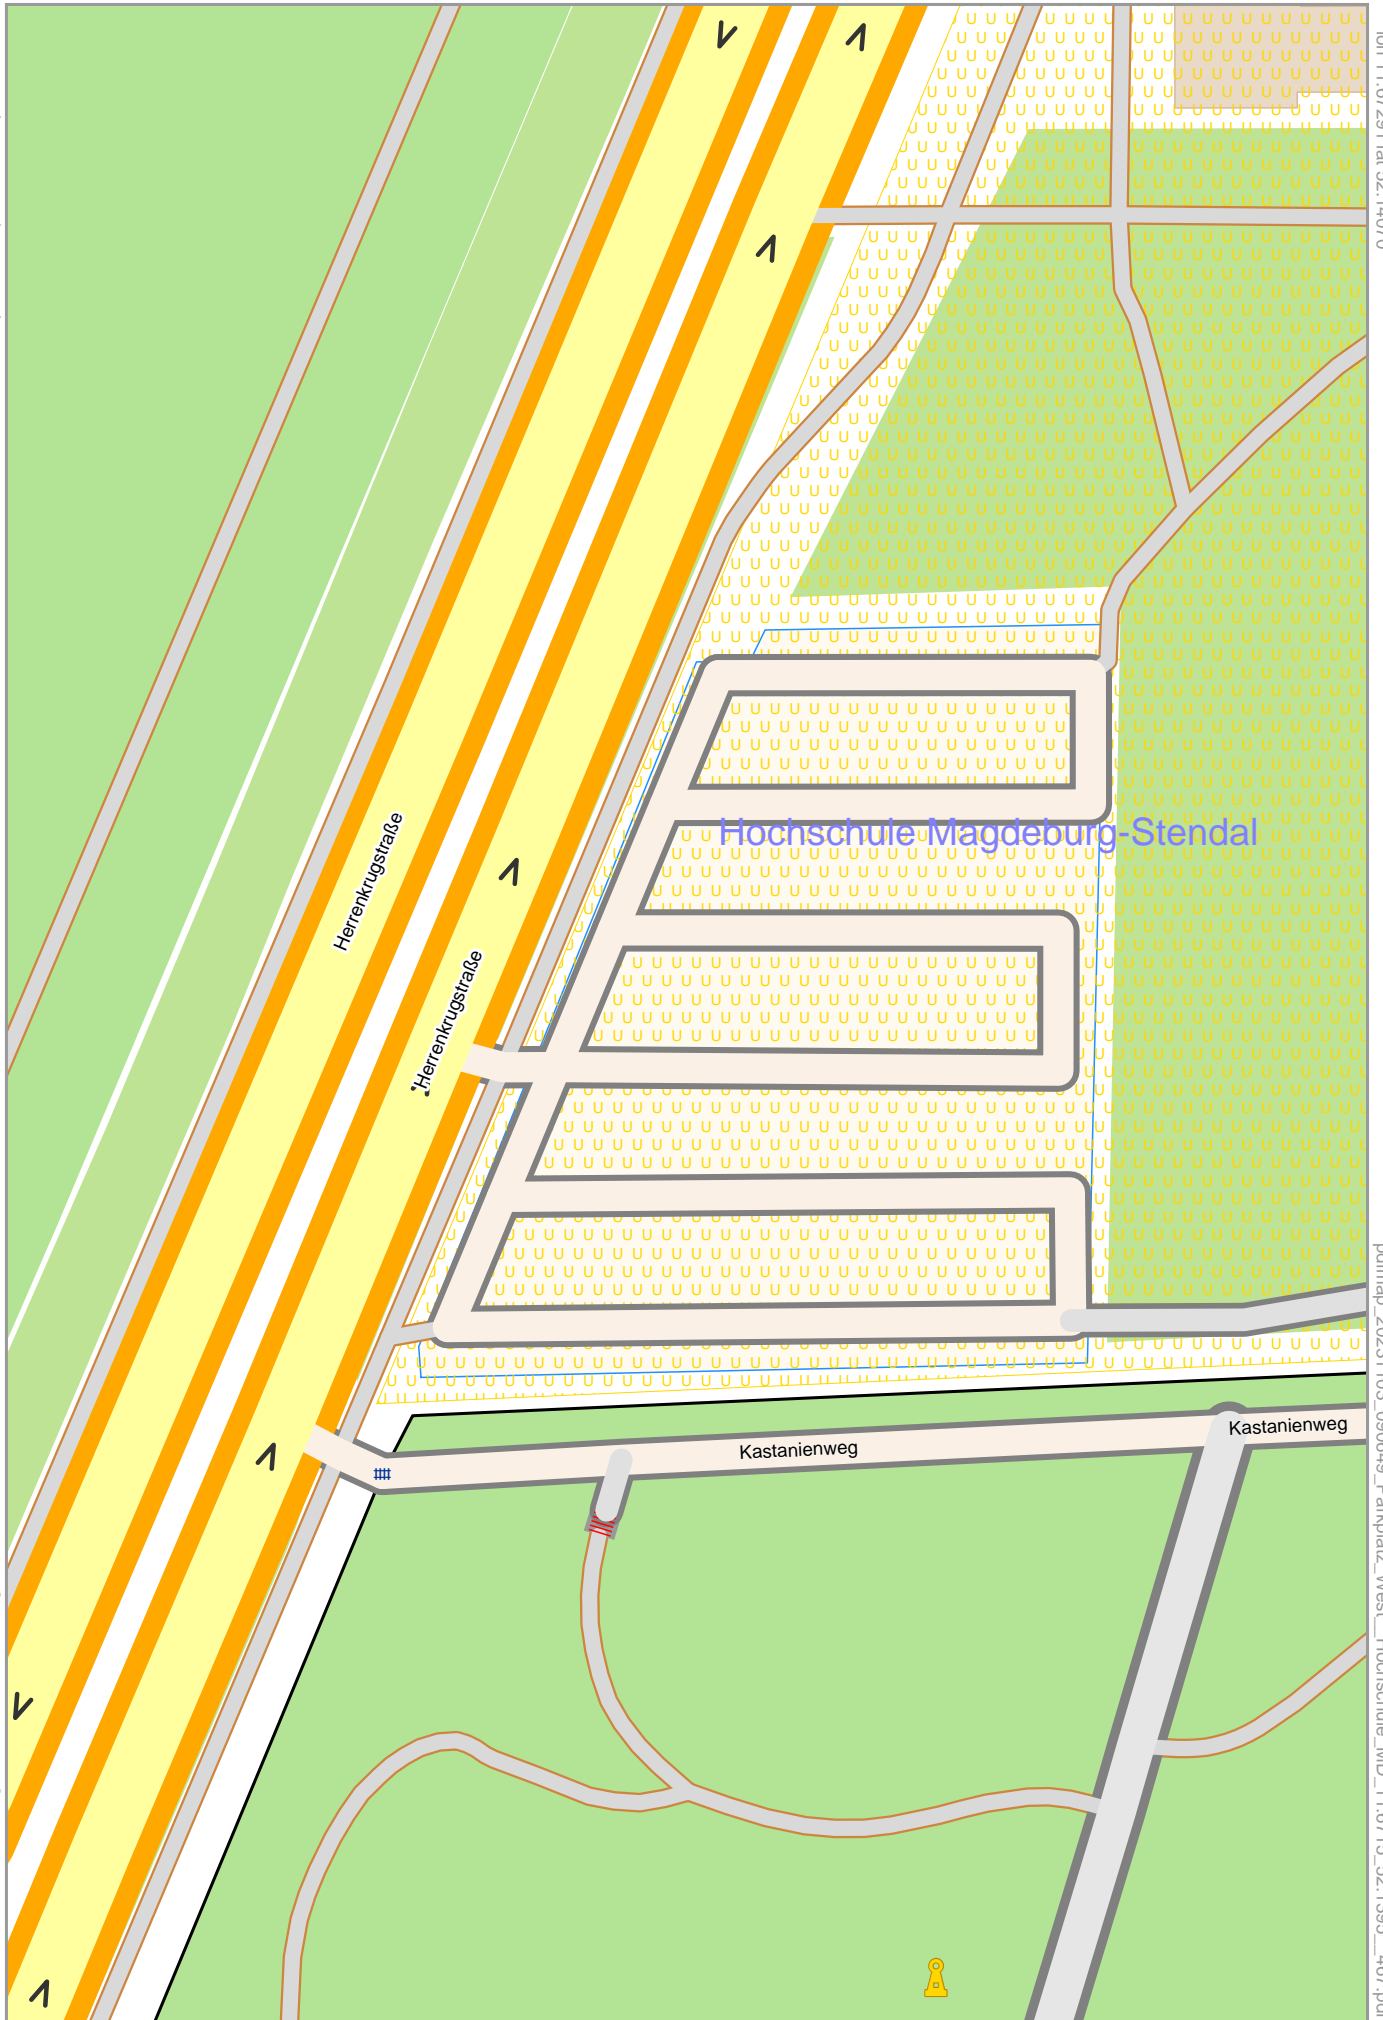

Parkplatz West, Hochschule MD

Map data © OpenStreetMap contributors

lon 11.67291 lat 52.14070

[lon 11.67028 lat 52.13830 [nom. scale = 1 / 1000]

pdfmap_20231103_090649_Parkplatz_West_Hochschule_MD_11.6715_52.1395_467.pdf

0 10 m 50 m