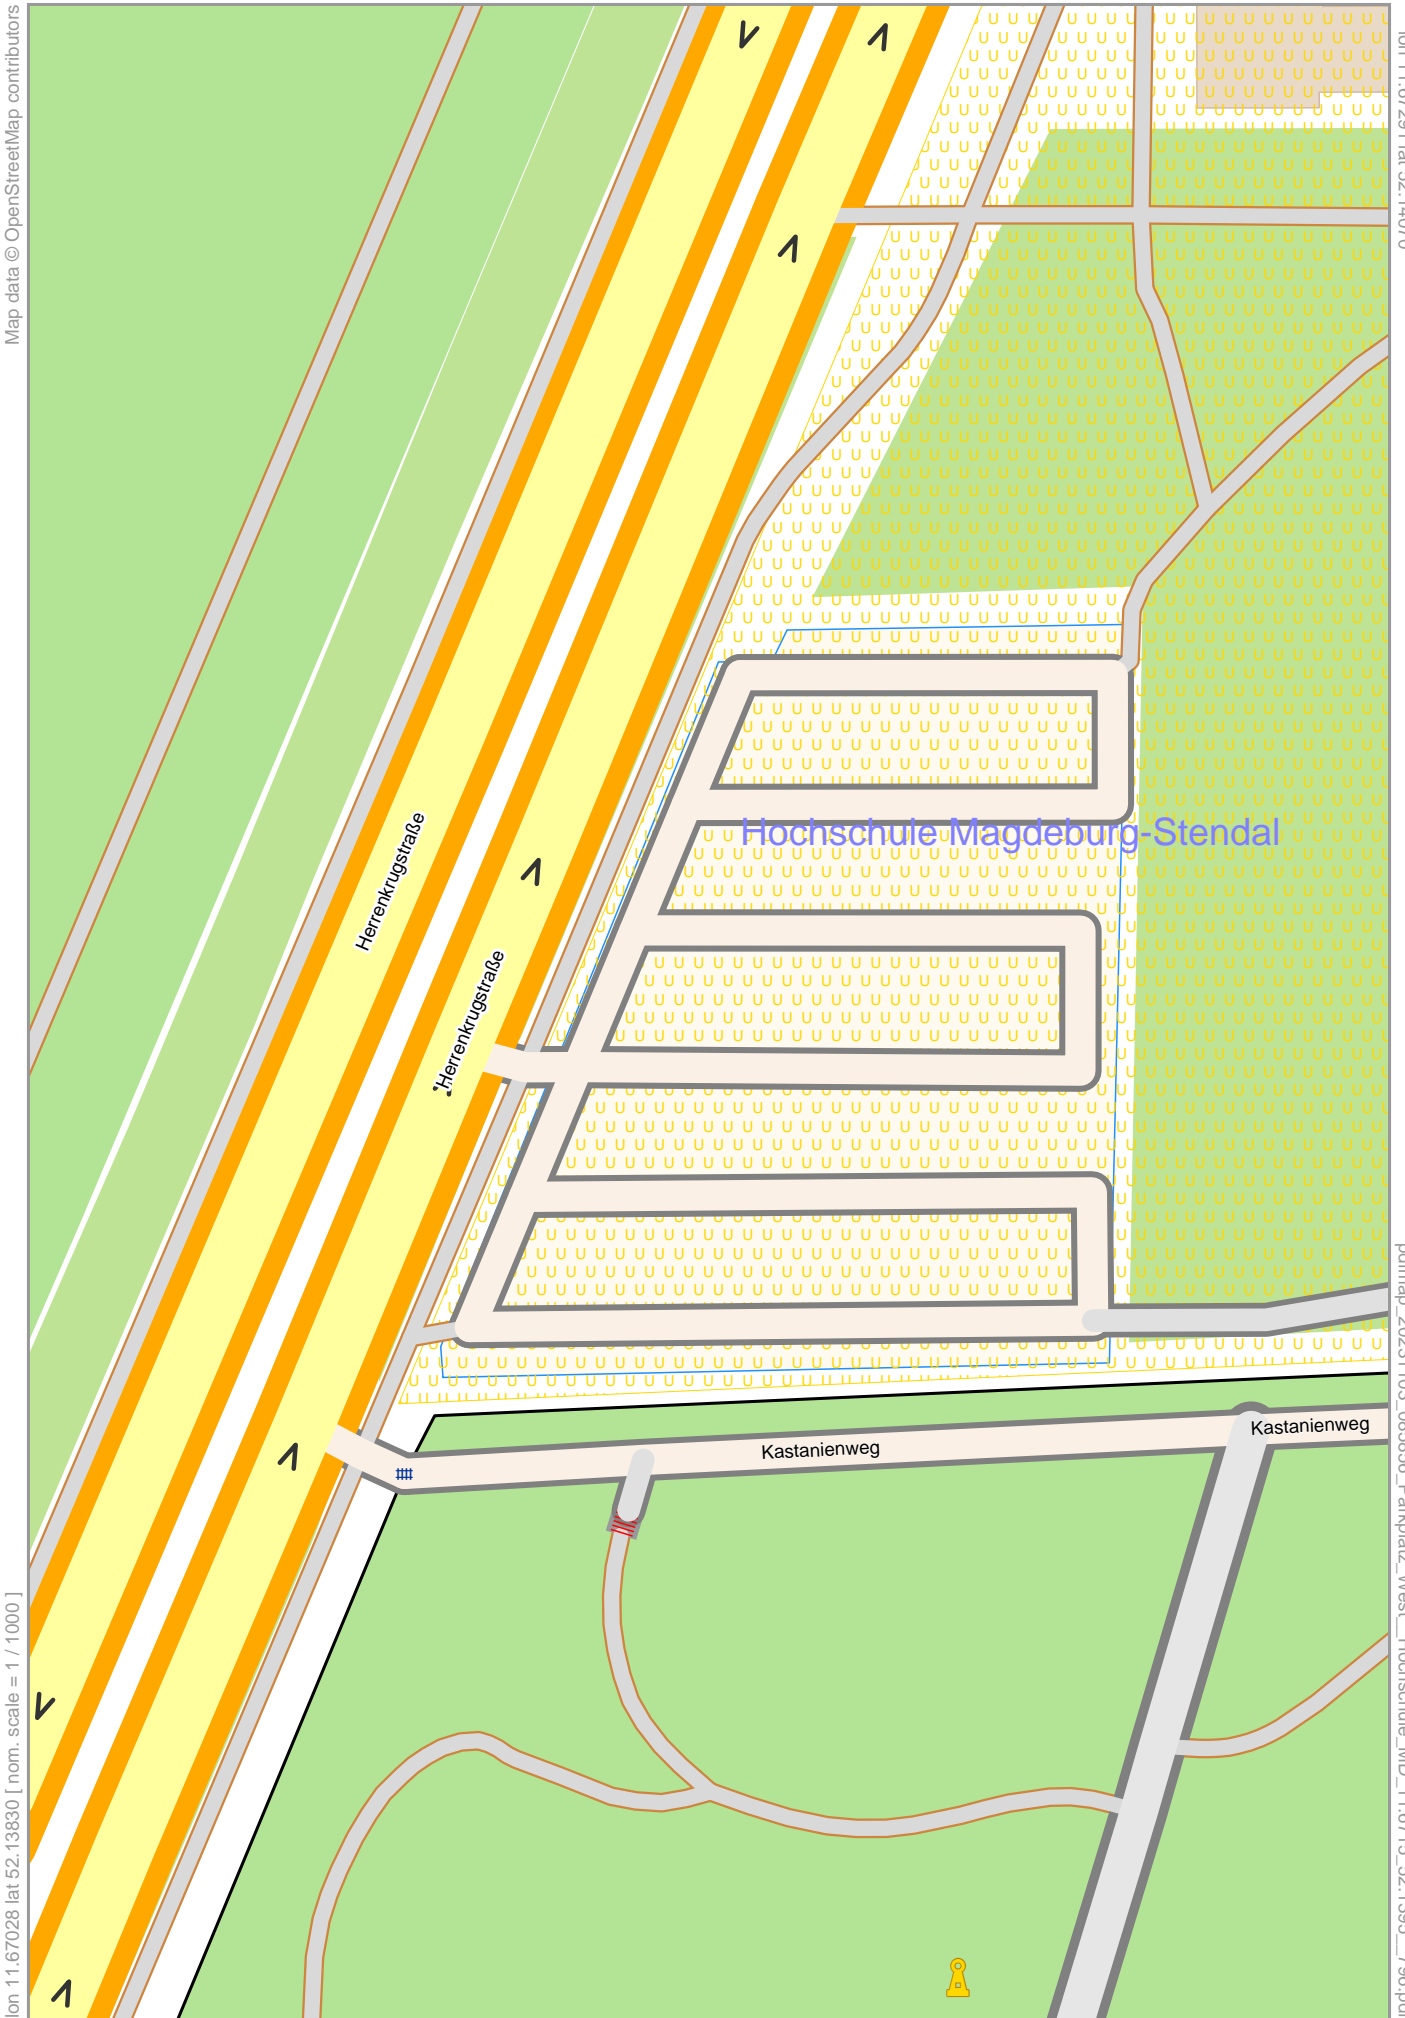

Parkplatz West, Hochschule MD

Map data © OpenStreetMap contributors

lon 11.67291 lat 52.14070

lon 11.67028 lat 52.13830 [nom. scale = 1 / 1000]

pdfmap_20231103_085556_Parkplatz_West_Hochschule_MD_11.6715_52.1395_796.pdf

0 10 m 50 m