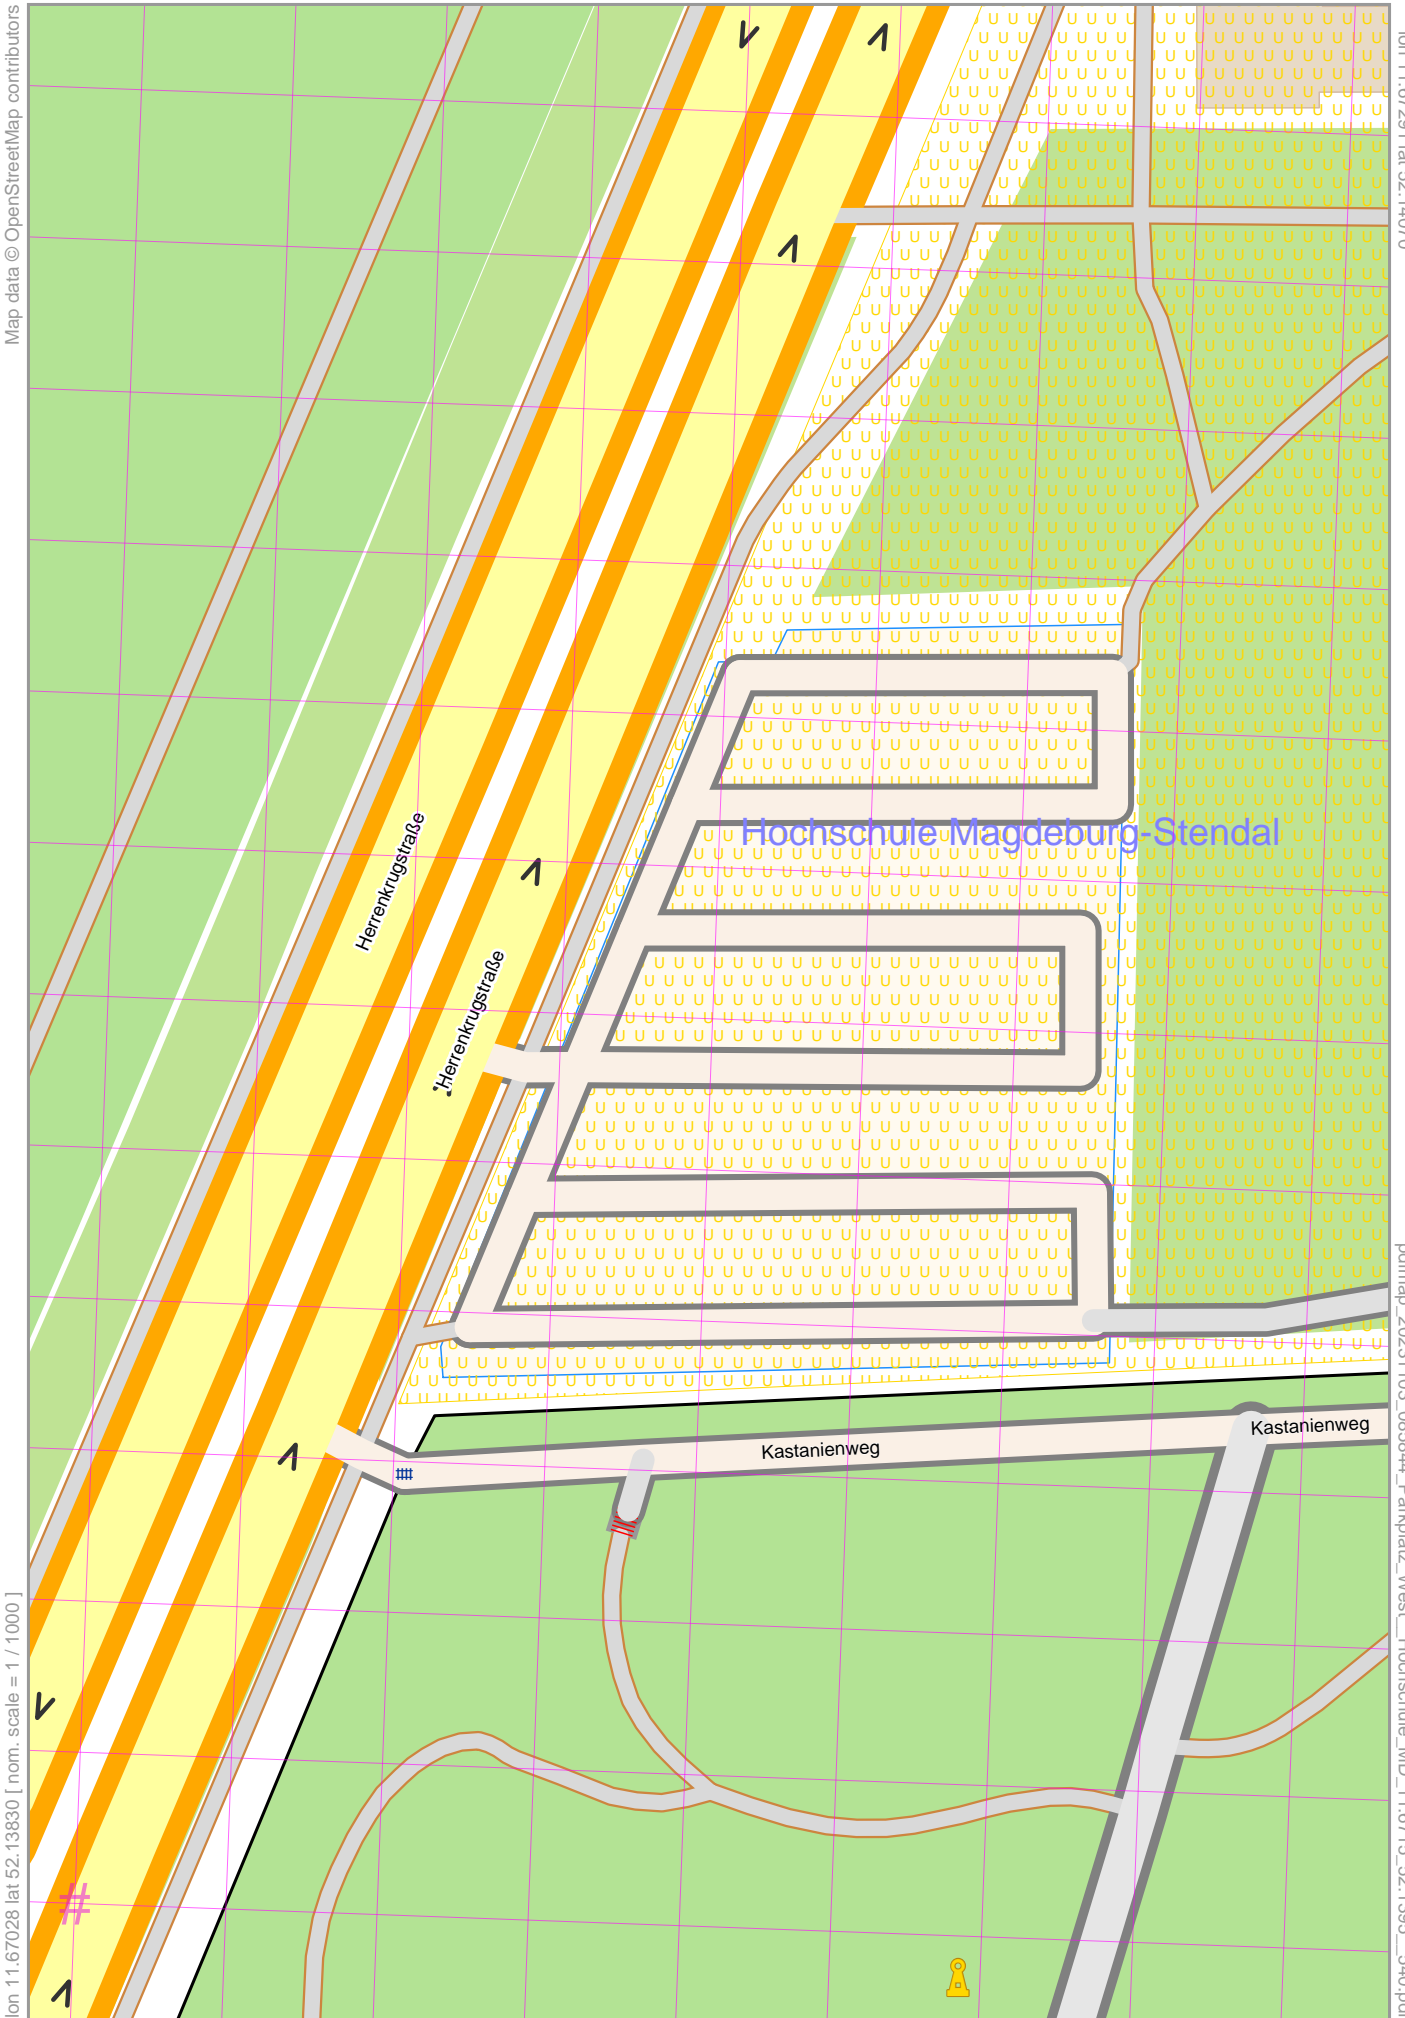

Parkplatz West, Hochschule MD

Map data © OpenStreetMap contributors

lon 11.67291 lat 52.14070

lon 11.67028 lat 52.13830 [nom. scale = 1 / 1000]

pdfmap_20231103_085644_Parkplatz_West_Hochschule_MD_11.6715_52.1395_540.pdf

UTM: 32 U easting 682.74 km northing 5779.80 km
UTM-Grid-width = 20m