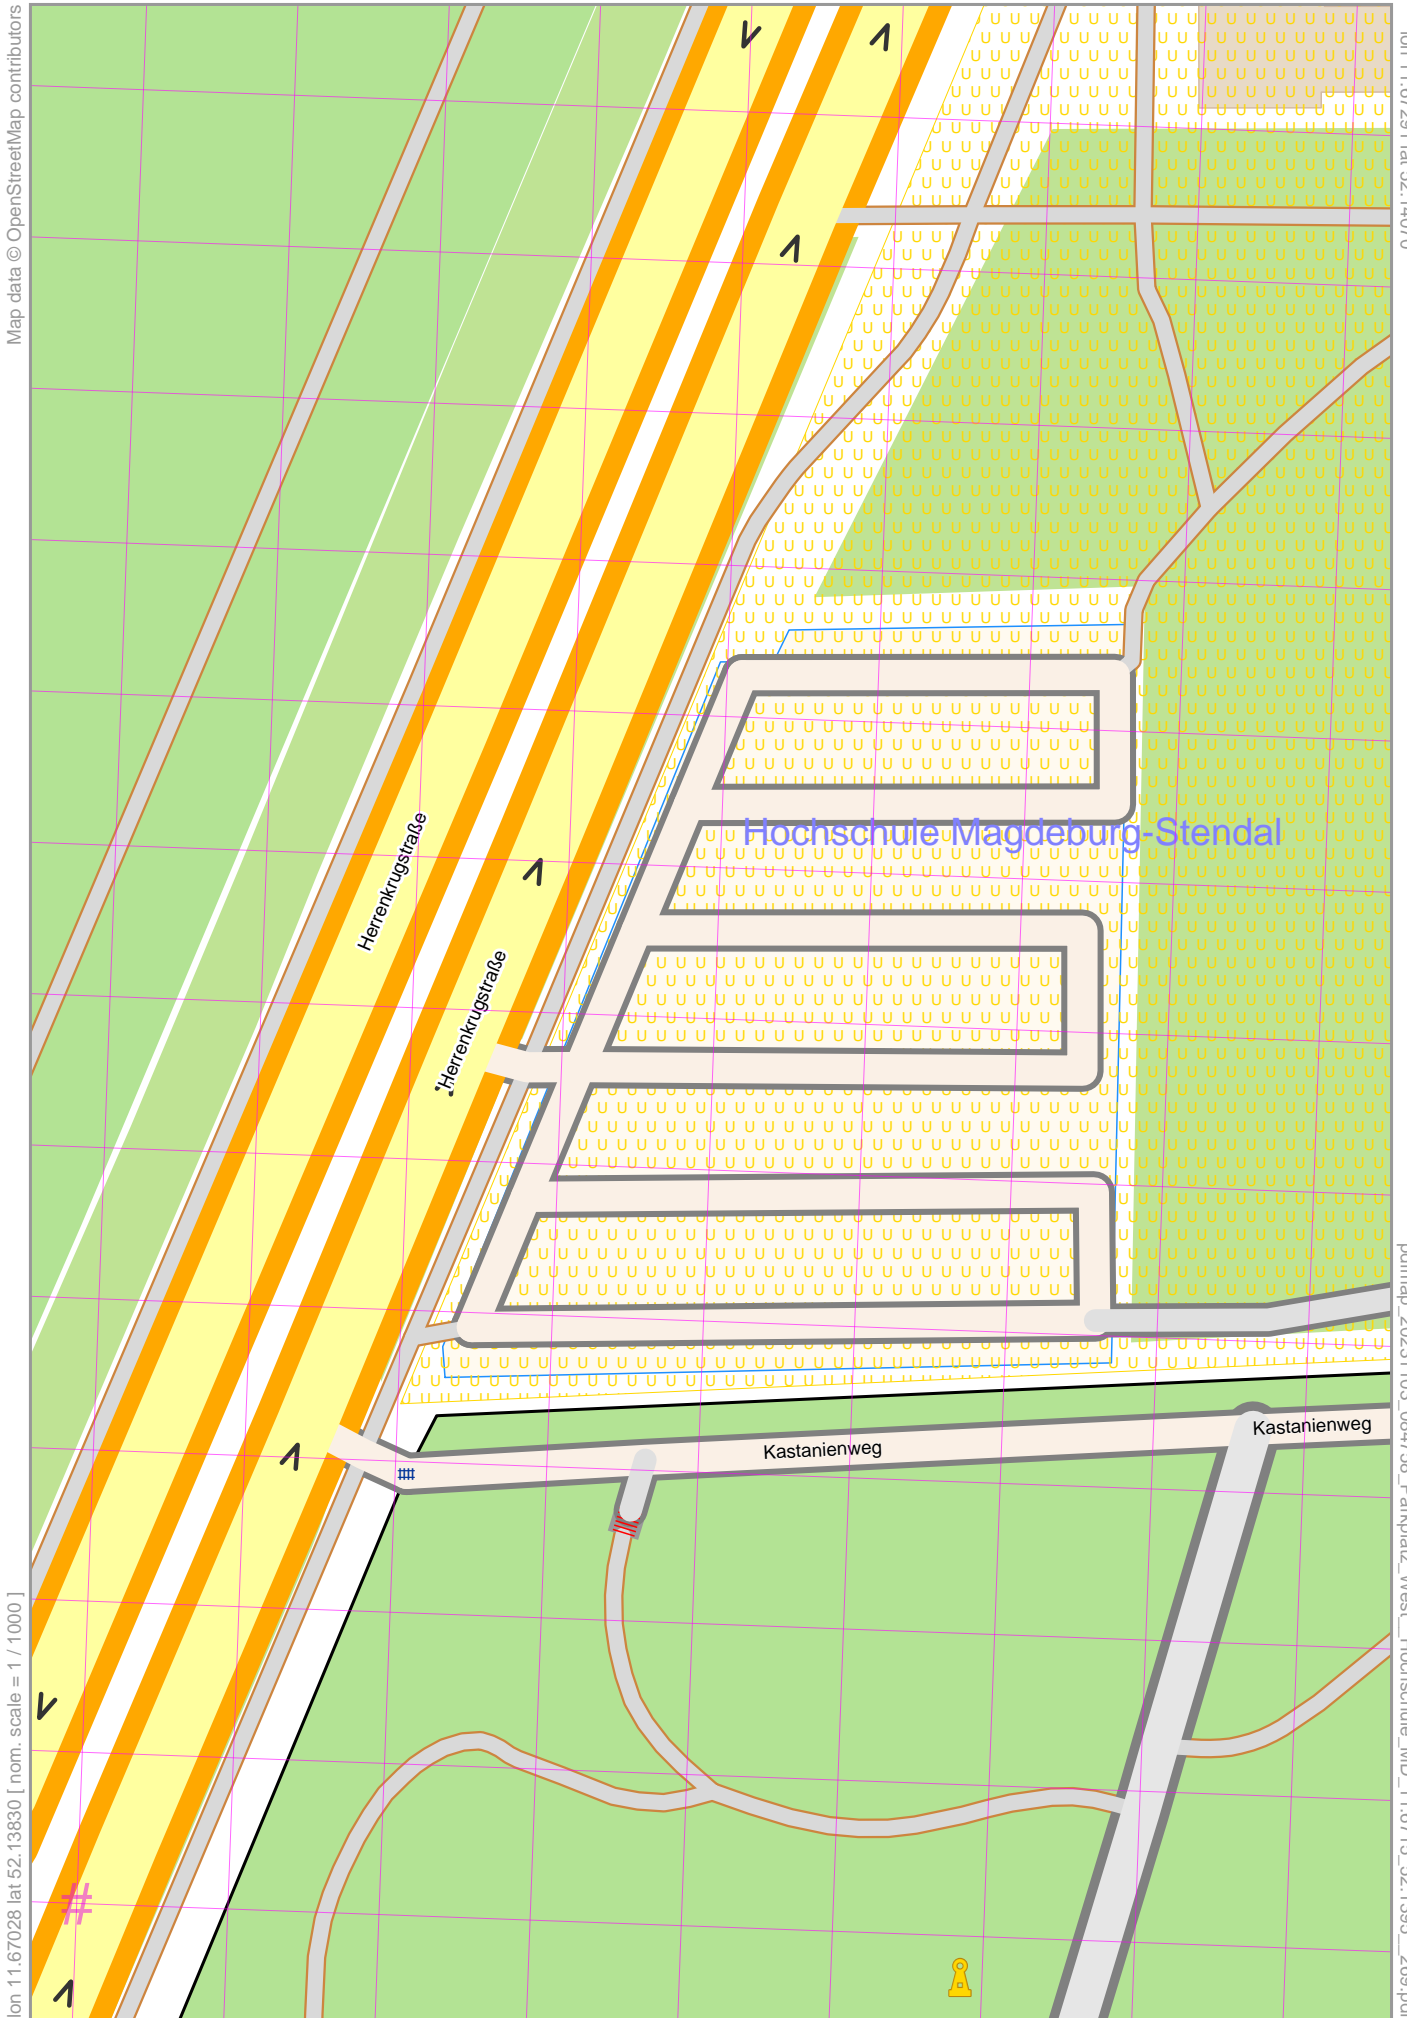

Parkplatz West, Hochschule MD

Map data © OpenStreetMap contributors

lon 11.67291 lat 52.14070

lon 11.67028 lat 52.13830 [nom. scale = 1 / 1000]

pdfmap_20231103_084758_Parkplatz_West_Hochschule_MD_11.6715_52.1395_269.pdf

UTM: 32 U easting 682.74 km northing 5779.80 km
UTM-Grid-width = 20m