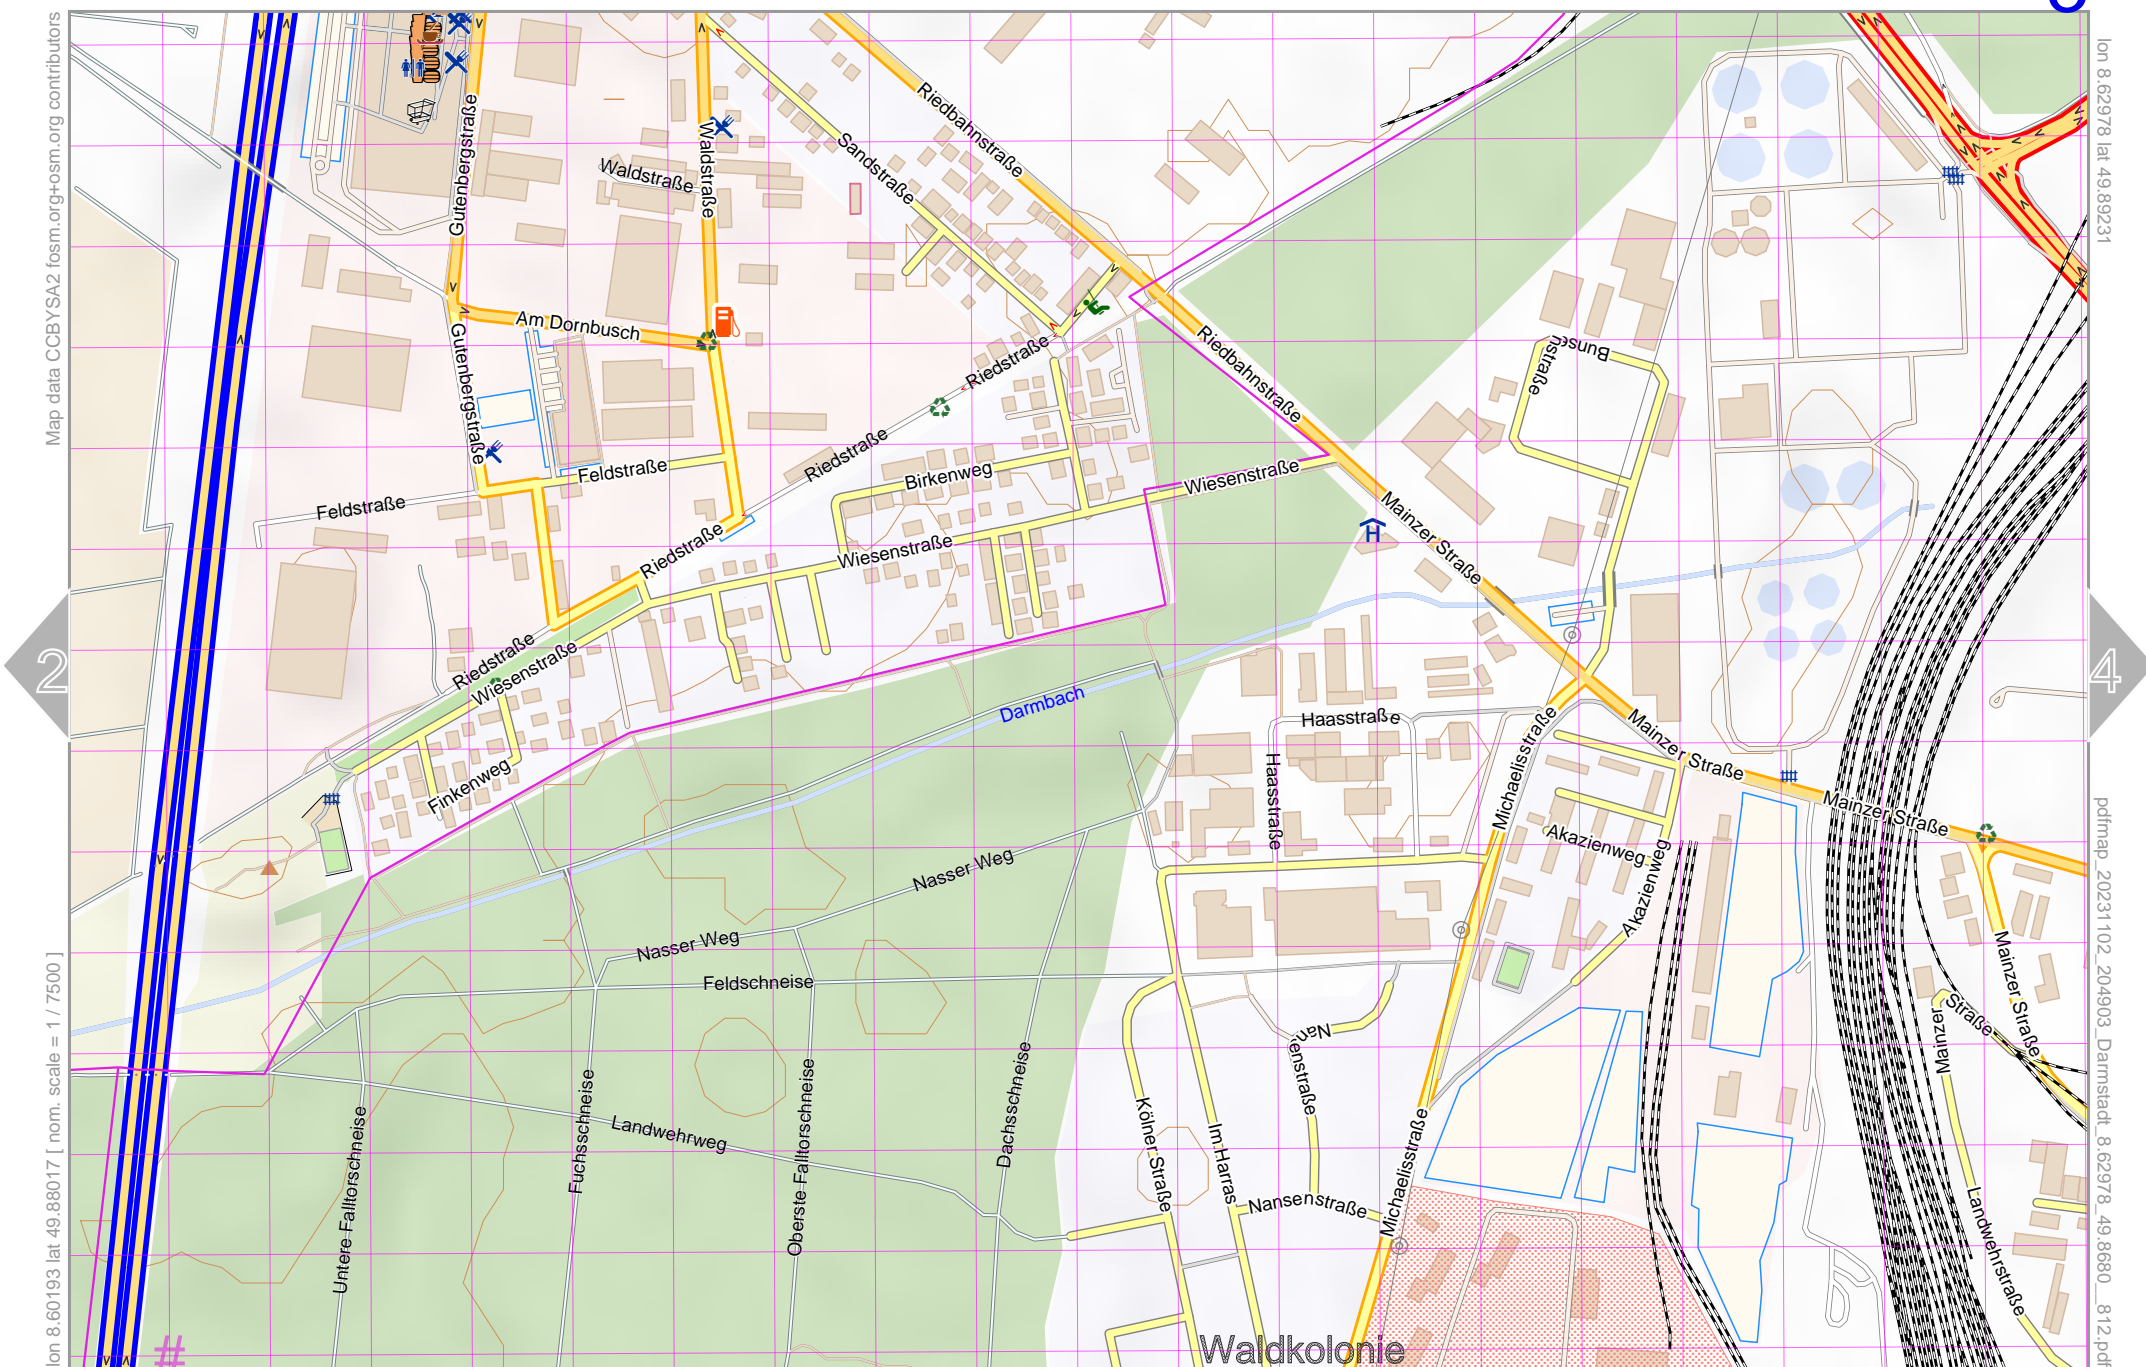

Map data CCBYSA2 foscsm.org+osm.org contributors

lon 8.60193 lat 49.88017 [nom. scale = 1 / 75000]

lon 8.62978 lat 49.89231

pdfmap_20231102_204903_Darmstadt_8.62978_49.8680_812.pdf

UTM: 32 U easting 471.50 km northing 5525.40 km
UTM-Grid-width = 100m
Contour interval = 20m