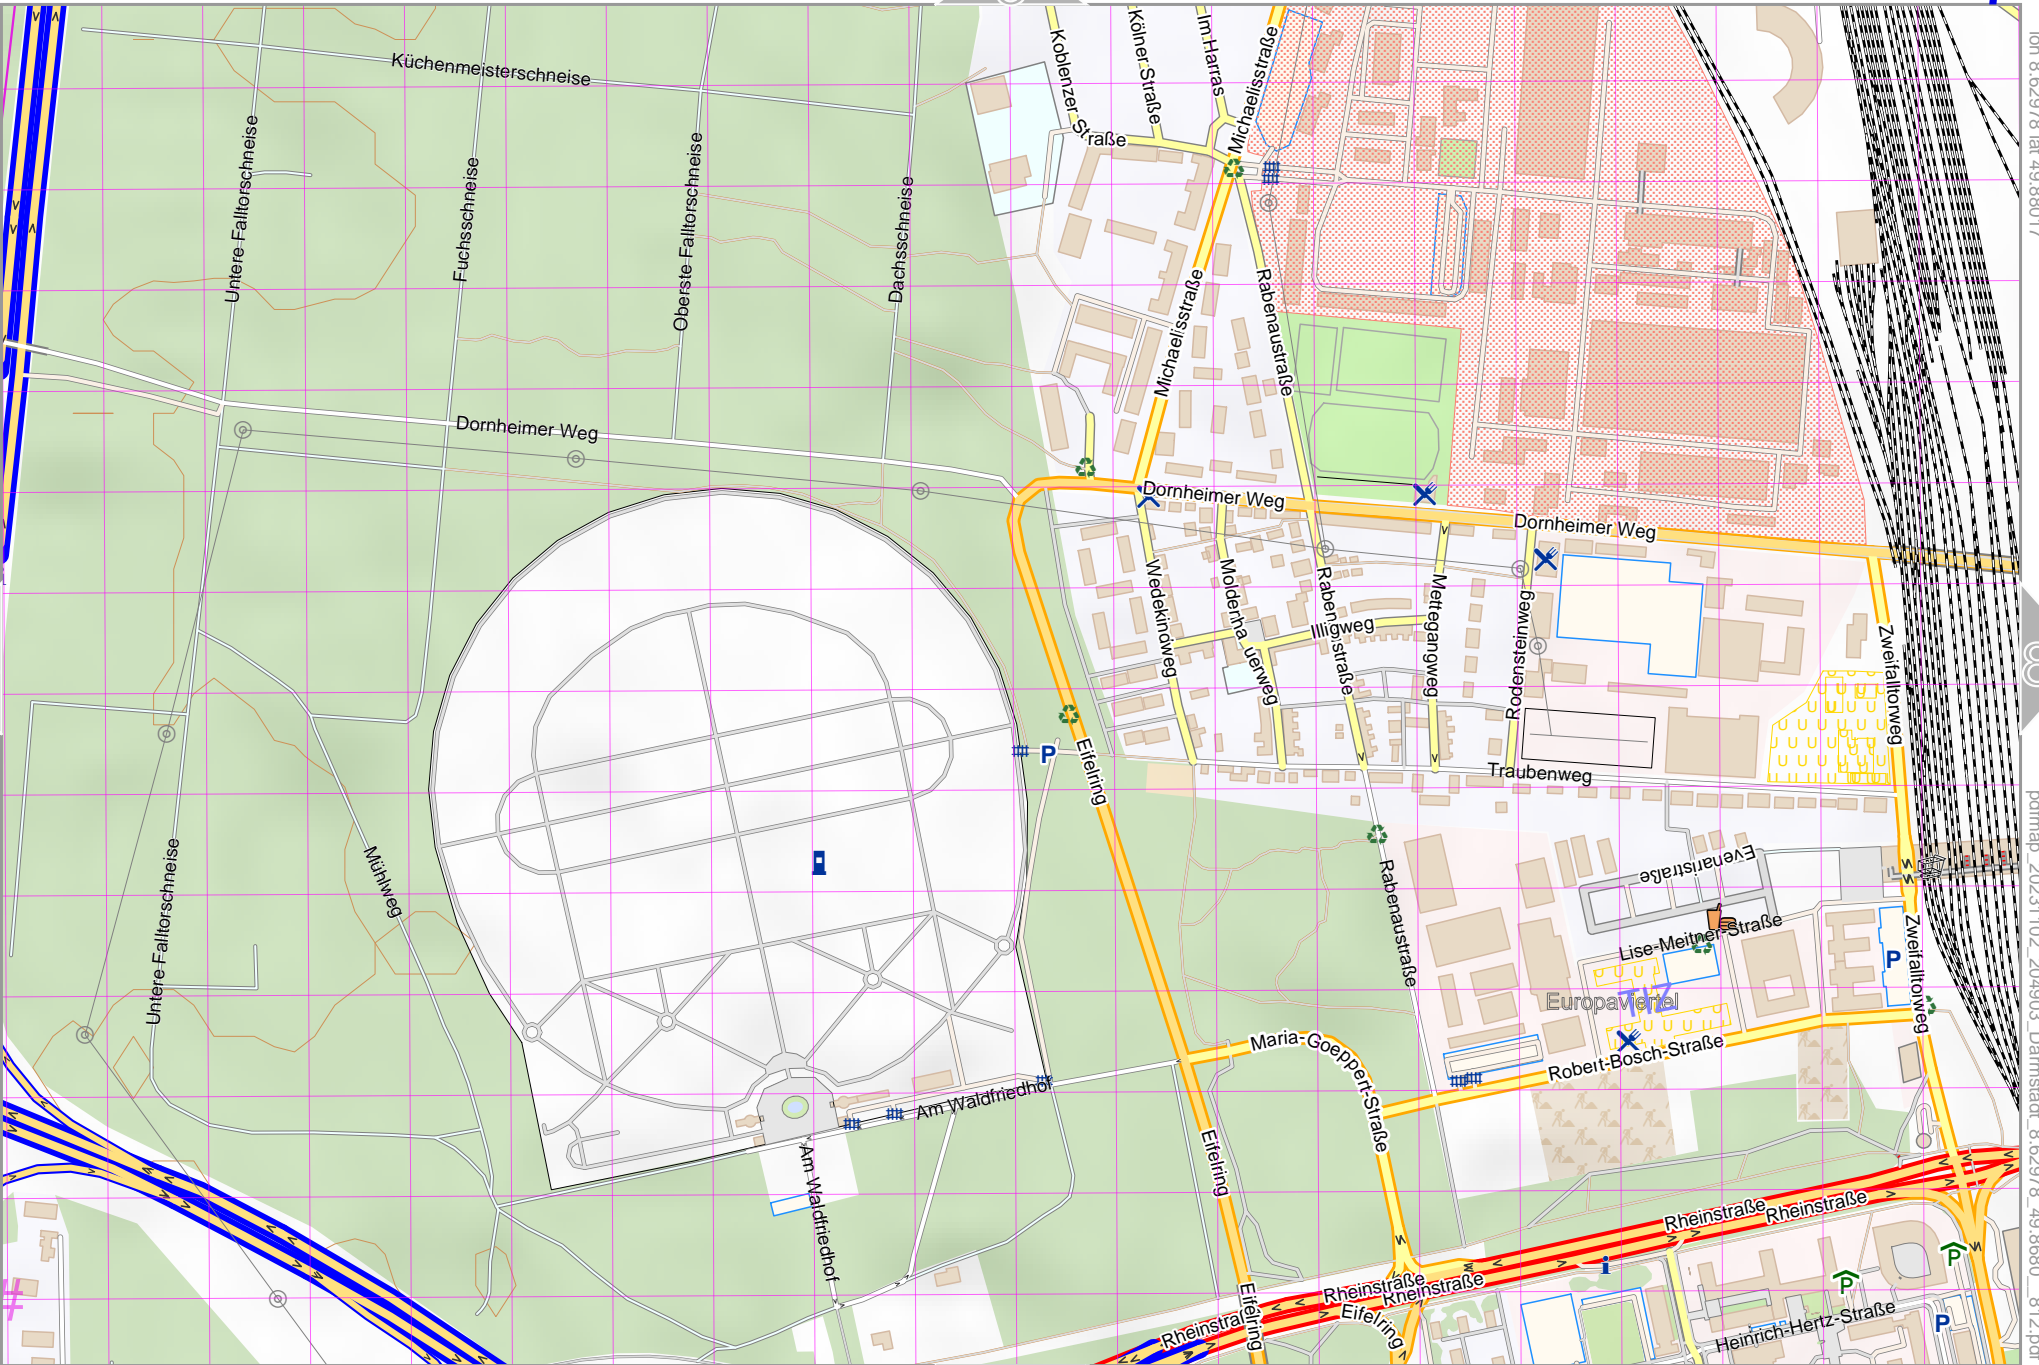

2

6

7

10

lon 8.60193 lat 49.88017

pdfmap_20231102_204903_Darmstadt_8.62978_49.8680_812.pdf

Fedbergstraße 65

UTM: 32 U easting 473.40 km northing 5524.10 km

UTM-Grid-width = 100m
Contour interval = 20m

Darmstadt

Map data © OpenStreetMap contributors

lon 8.65764 lat 49.86804 [nom. scale = 1 / 7500]

lon 8.68549 lat 49.88017

pdfmap_20231102_204903 Darmstadt_8.62978_49.8680_812.pdf