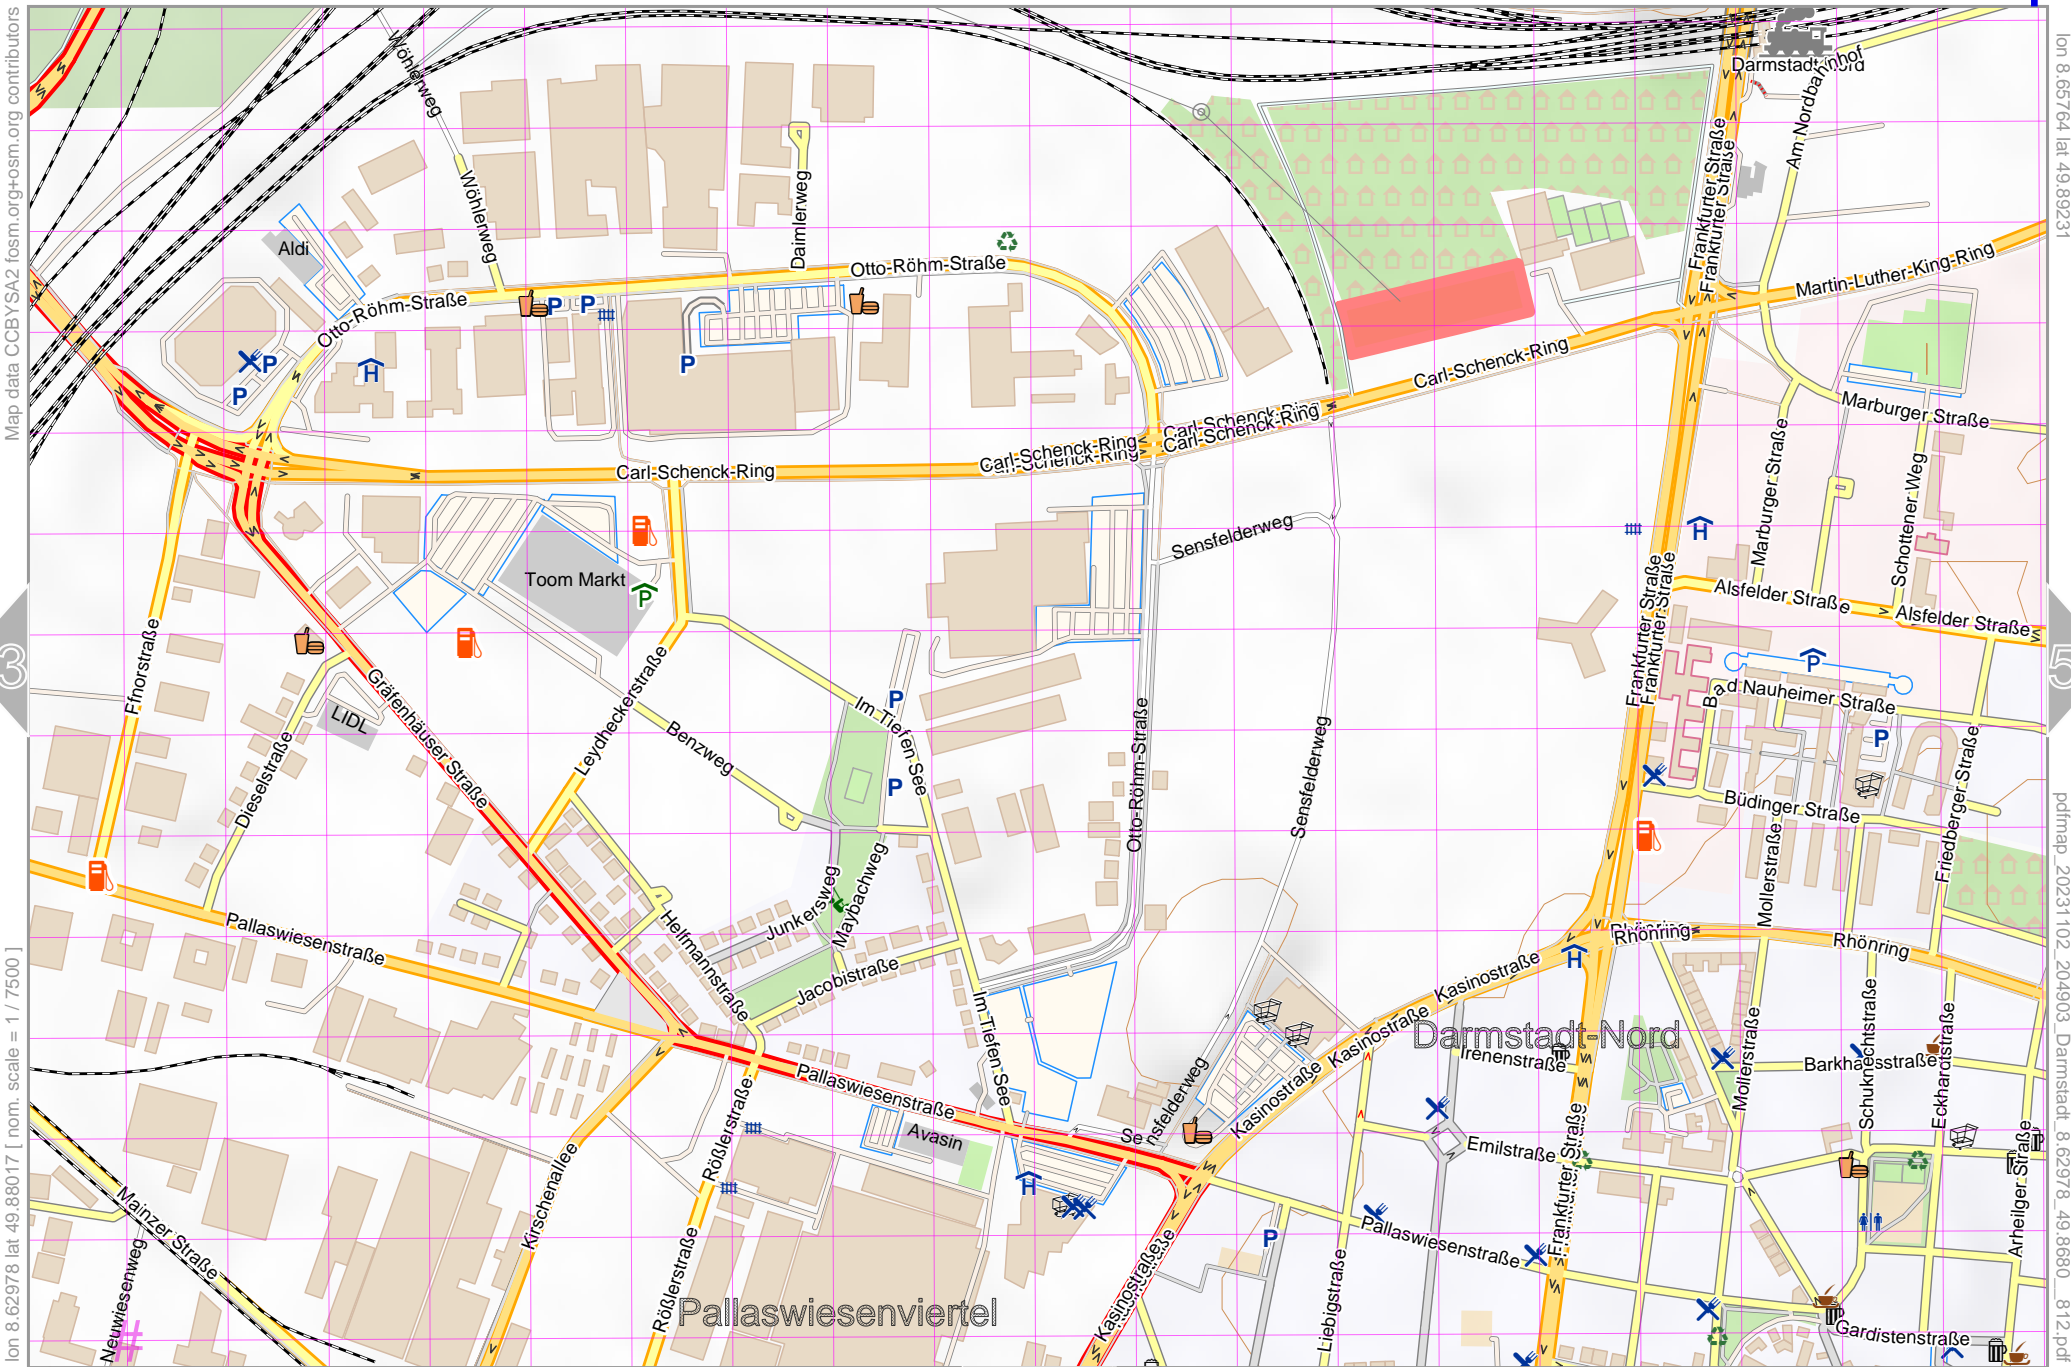

Darmstadt

Map data CCBYSA2 fcosm.org+osm.org contributors

lon 8.65764 lat 49.89231

lon 8.62978 lat 49.88017 [nom. scale = 1/7500]

pdfmap_20231102_204903 Darmstadt_8.62978_49.8680_812.pdf

UTM: 32 U easting 473.50 km northing 5525.40 km
UTM-Grid-width = 100m
Contour interval = 20m