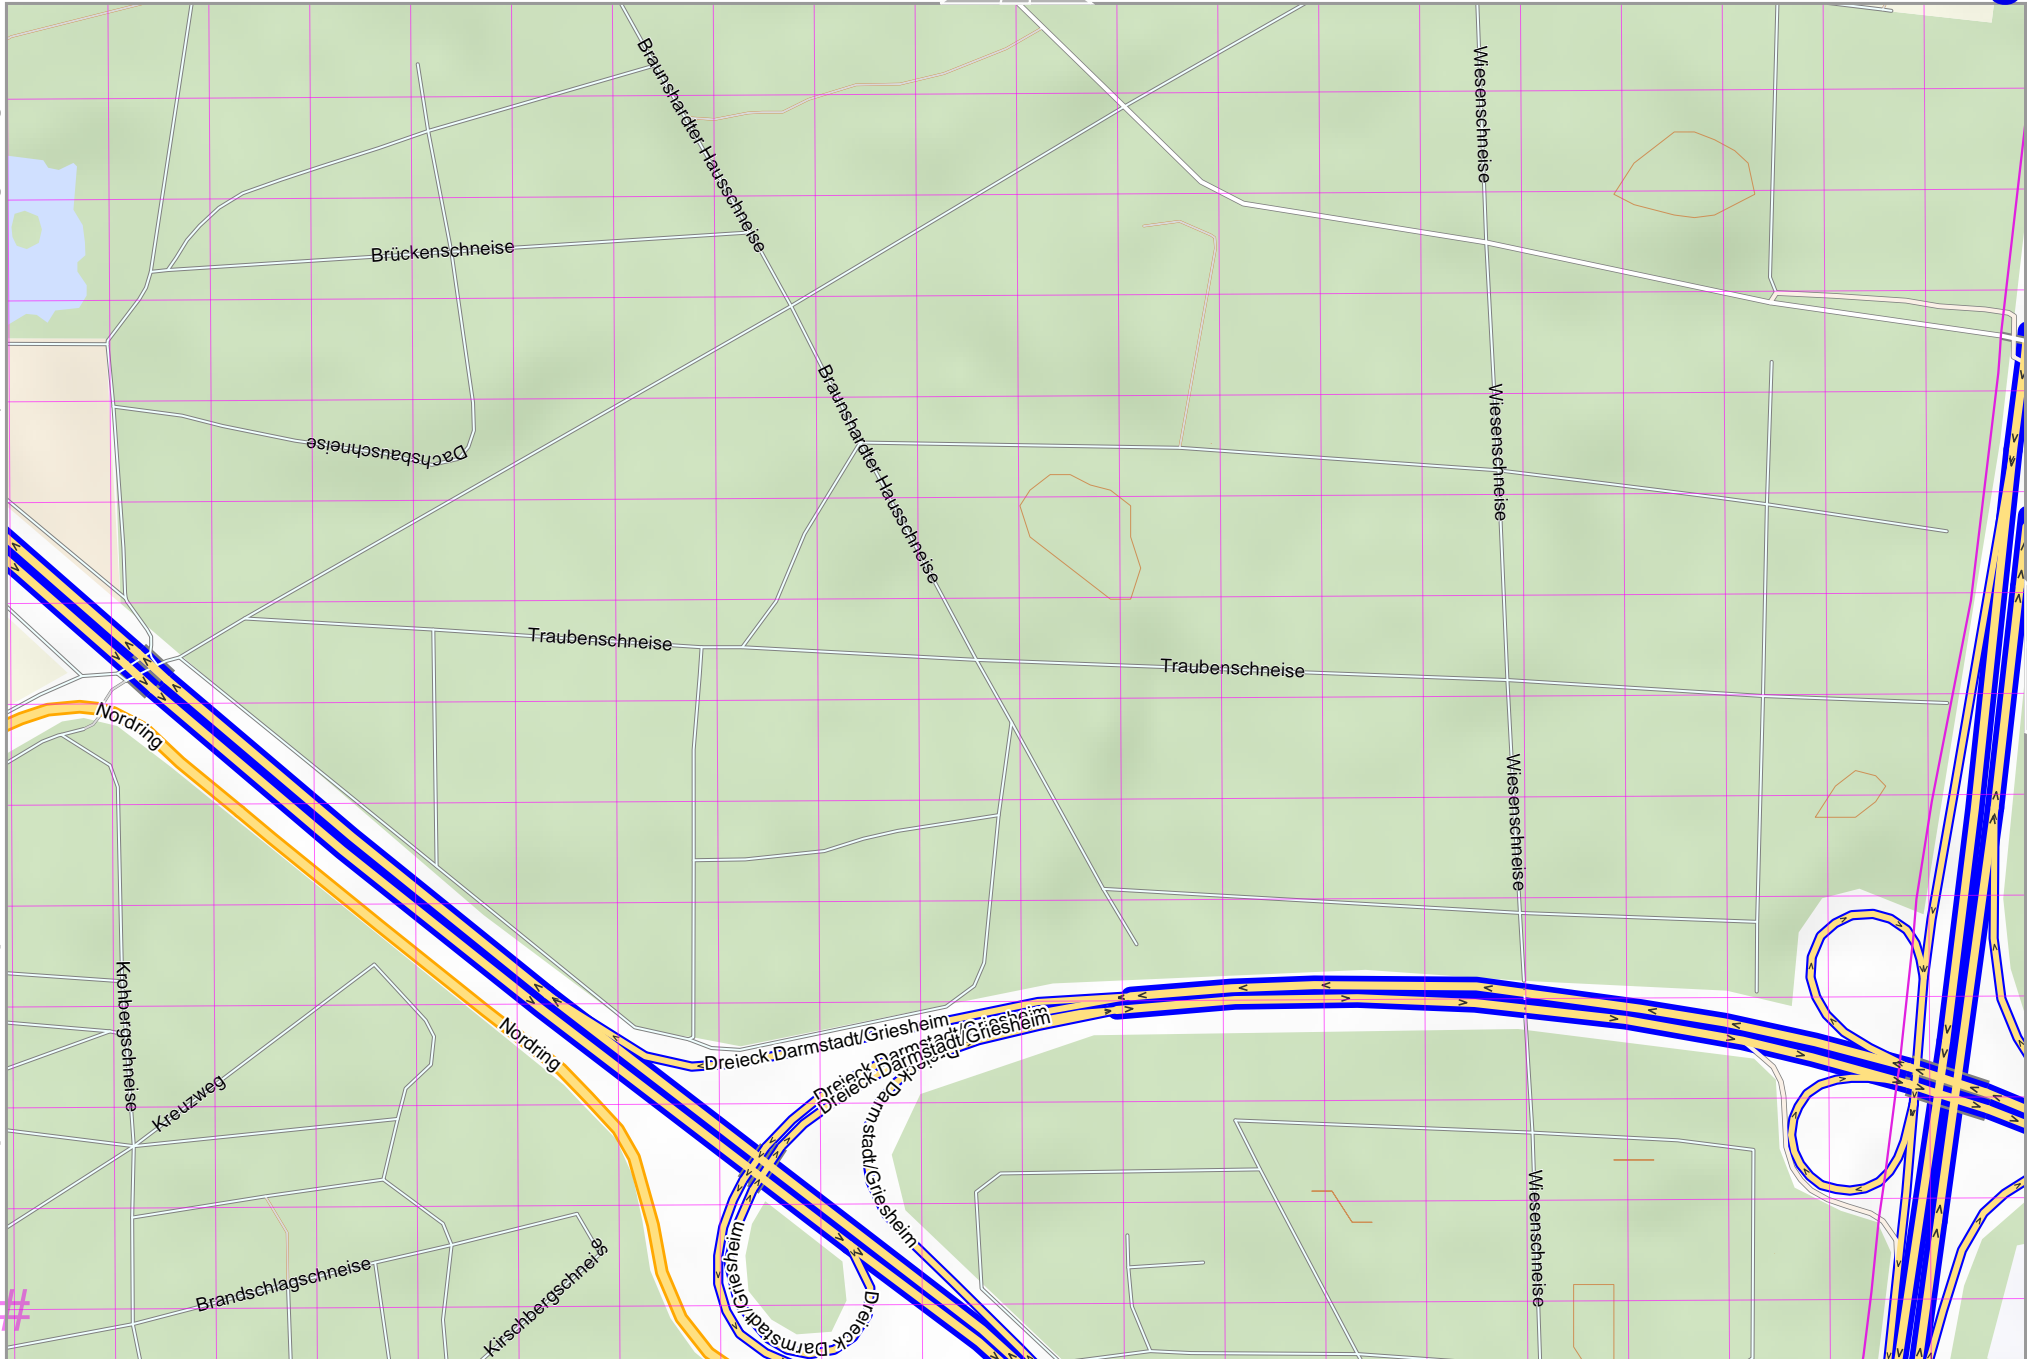

Darmstadt

Map data CCBYSA2 fosc.m.org+osm.org contributors

lon 8.57407 lat 49.86804 [nom. scale = 1 / 7500]

UTM: 32 U easting 469.40 km northing 5524.10 km
UTM-Grid-width = 100m
Contour interval = 20m

2

6

7

10

lon 8.60193 lat 49.88017

pdfmap_20231102_204903_Darmstadt_8.62978_49.8680_812.pdf