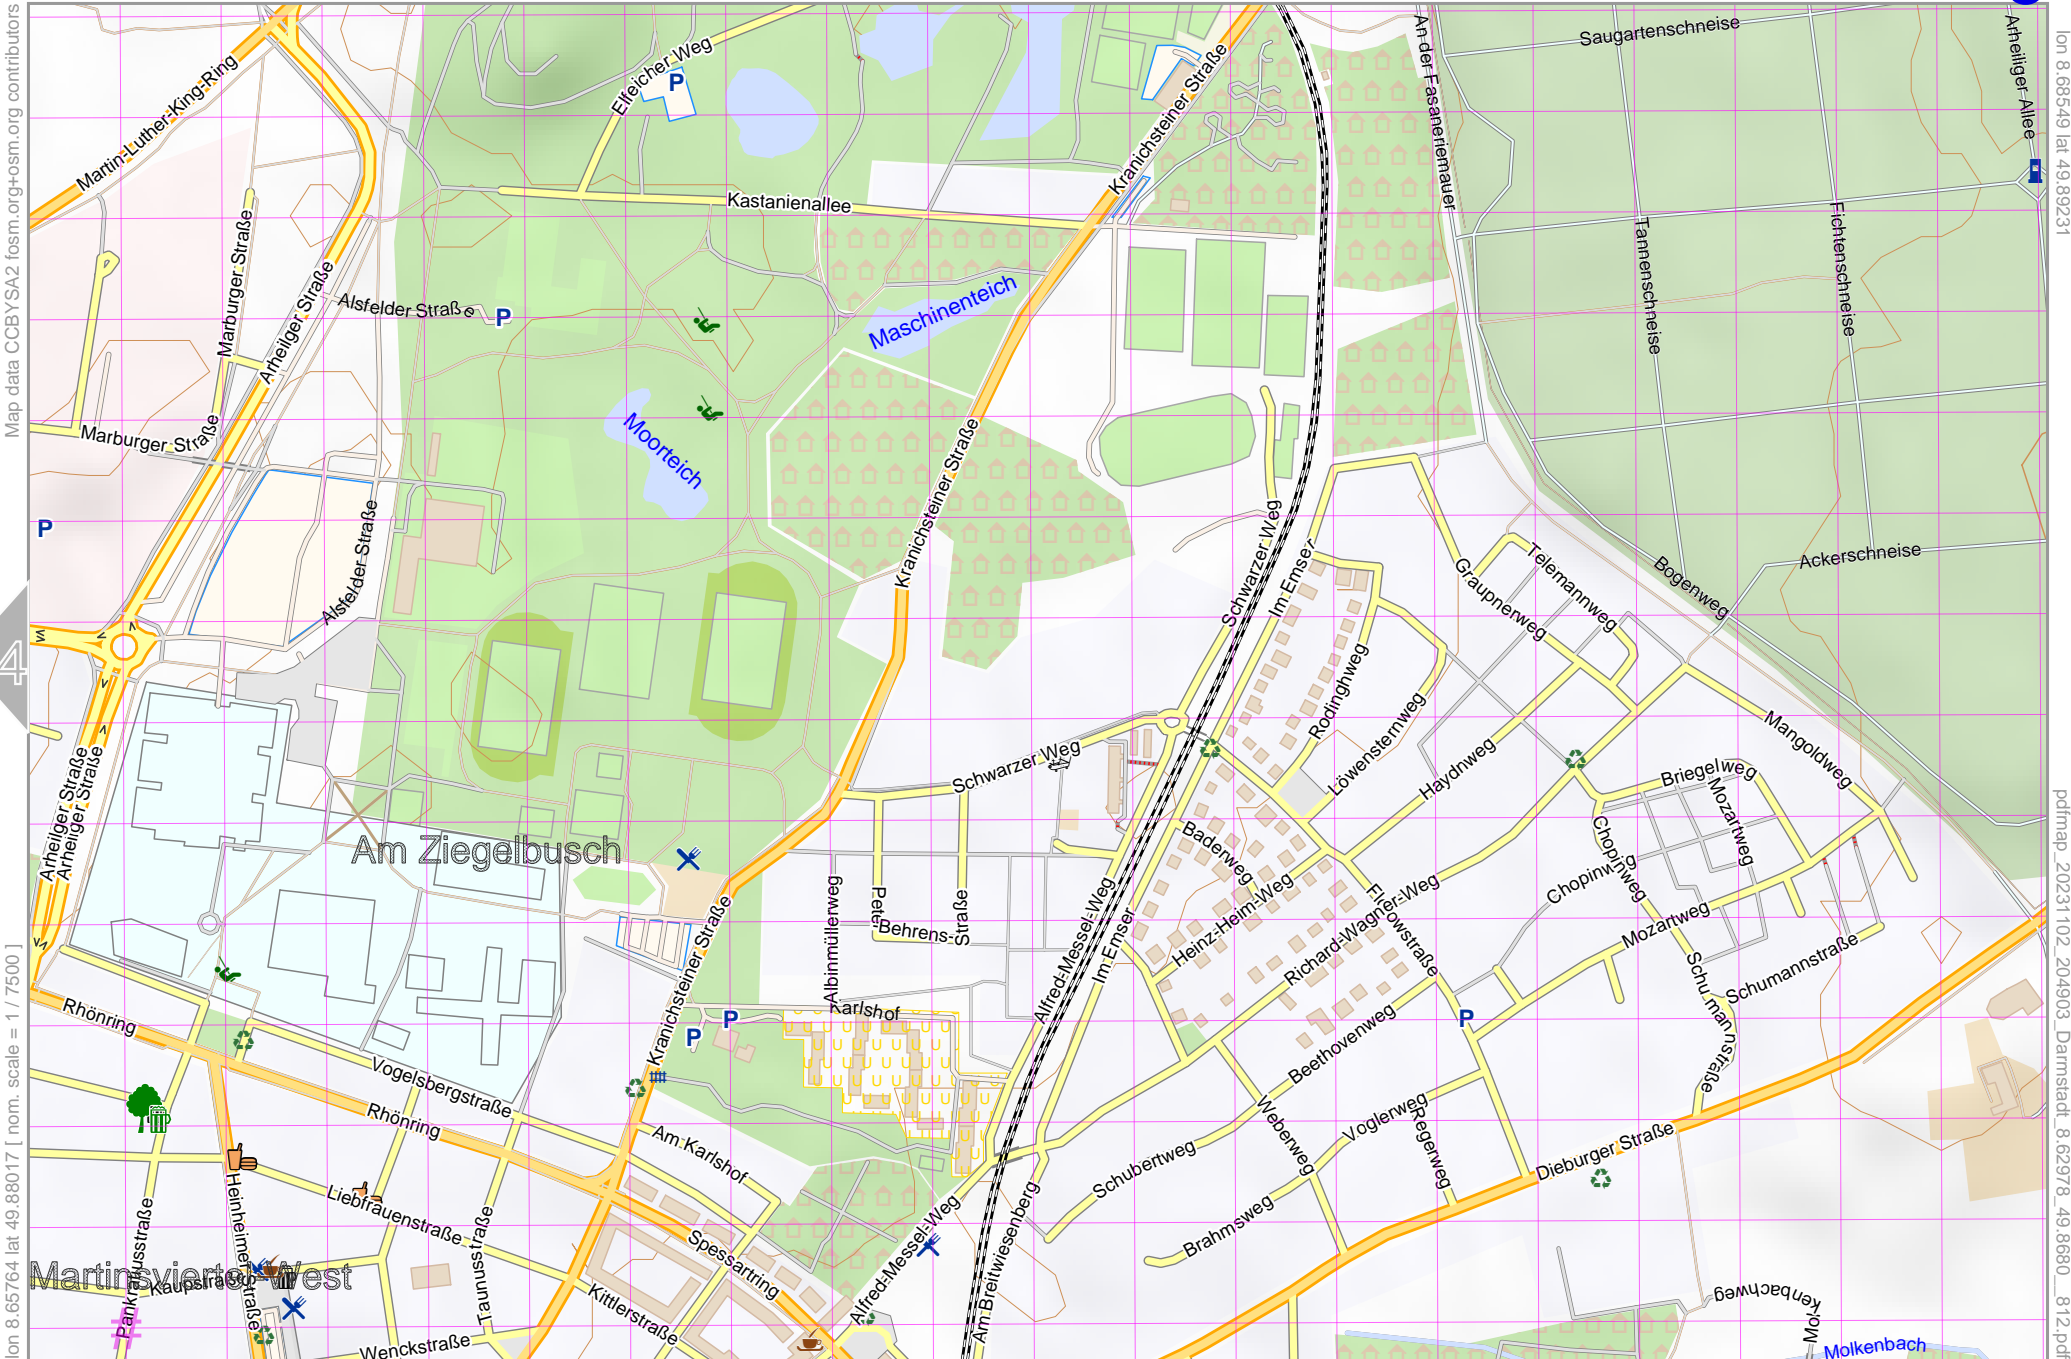

Darmstadt

Map data CCBY-SA2 foscsm.org+osm.org contributors

lon 8.65764 lat 49.88017 [nom. scale = 1 / 75000]

lon 8.68549 lat 49.89231

pdfmap_20231102_204903_Darmstadt_8.62978_49.8680_812.pdf

UTM: 32 U easting 475.50 km northing 5525.40 km

UTM-Grid-width = 100m
Contour interval = 20m