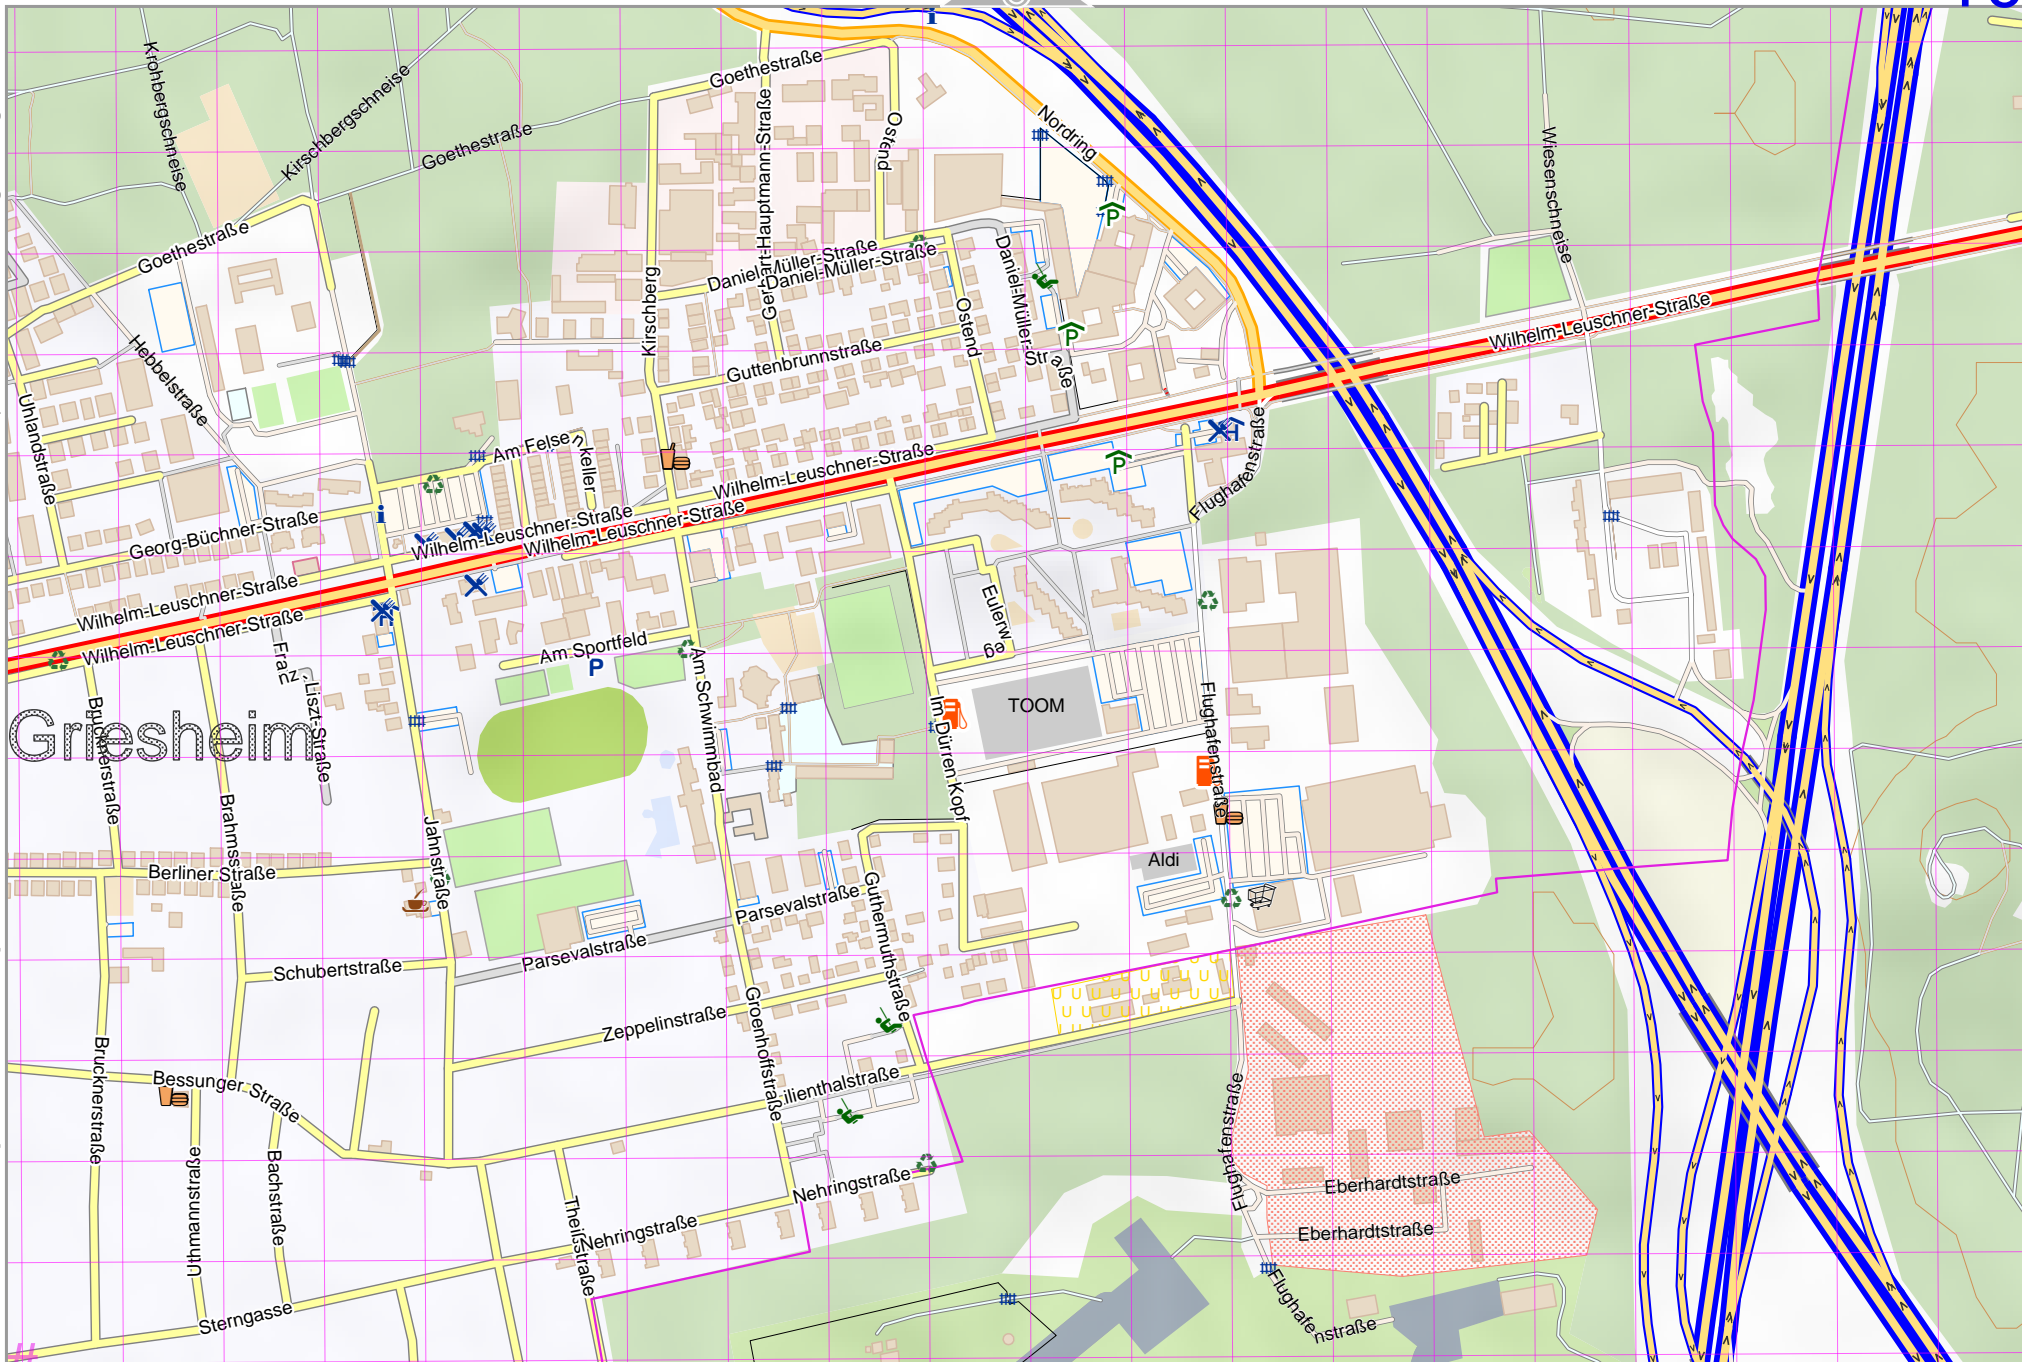

Map data © CCBYSA2 fcsm.org+osm.org contributors

lon 8.57407 lat 49.85590 [nom. scale = 1 / 7500]

lon 8.60193 lat 49.86904

pdfmap_20231102_204903_Darmstadt_8.62978_49.8680_812.pdf

UTM: 32 U easting 469.40 km northing 5522.70 km
UTM-Grid-width = 100m
Contour interval = 20m