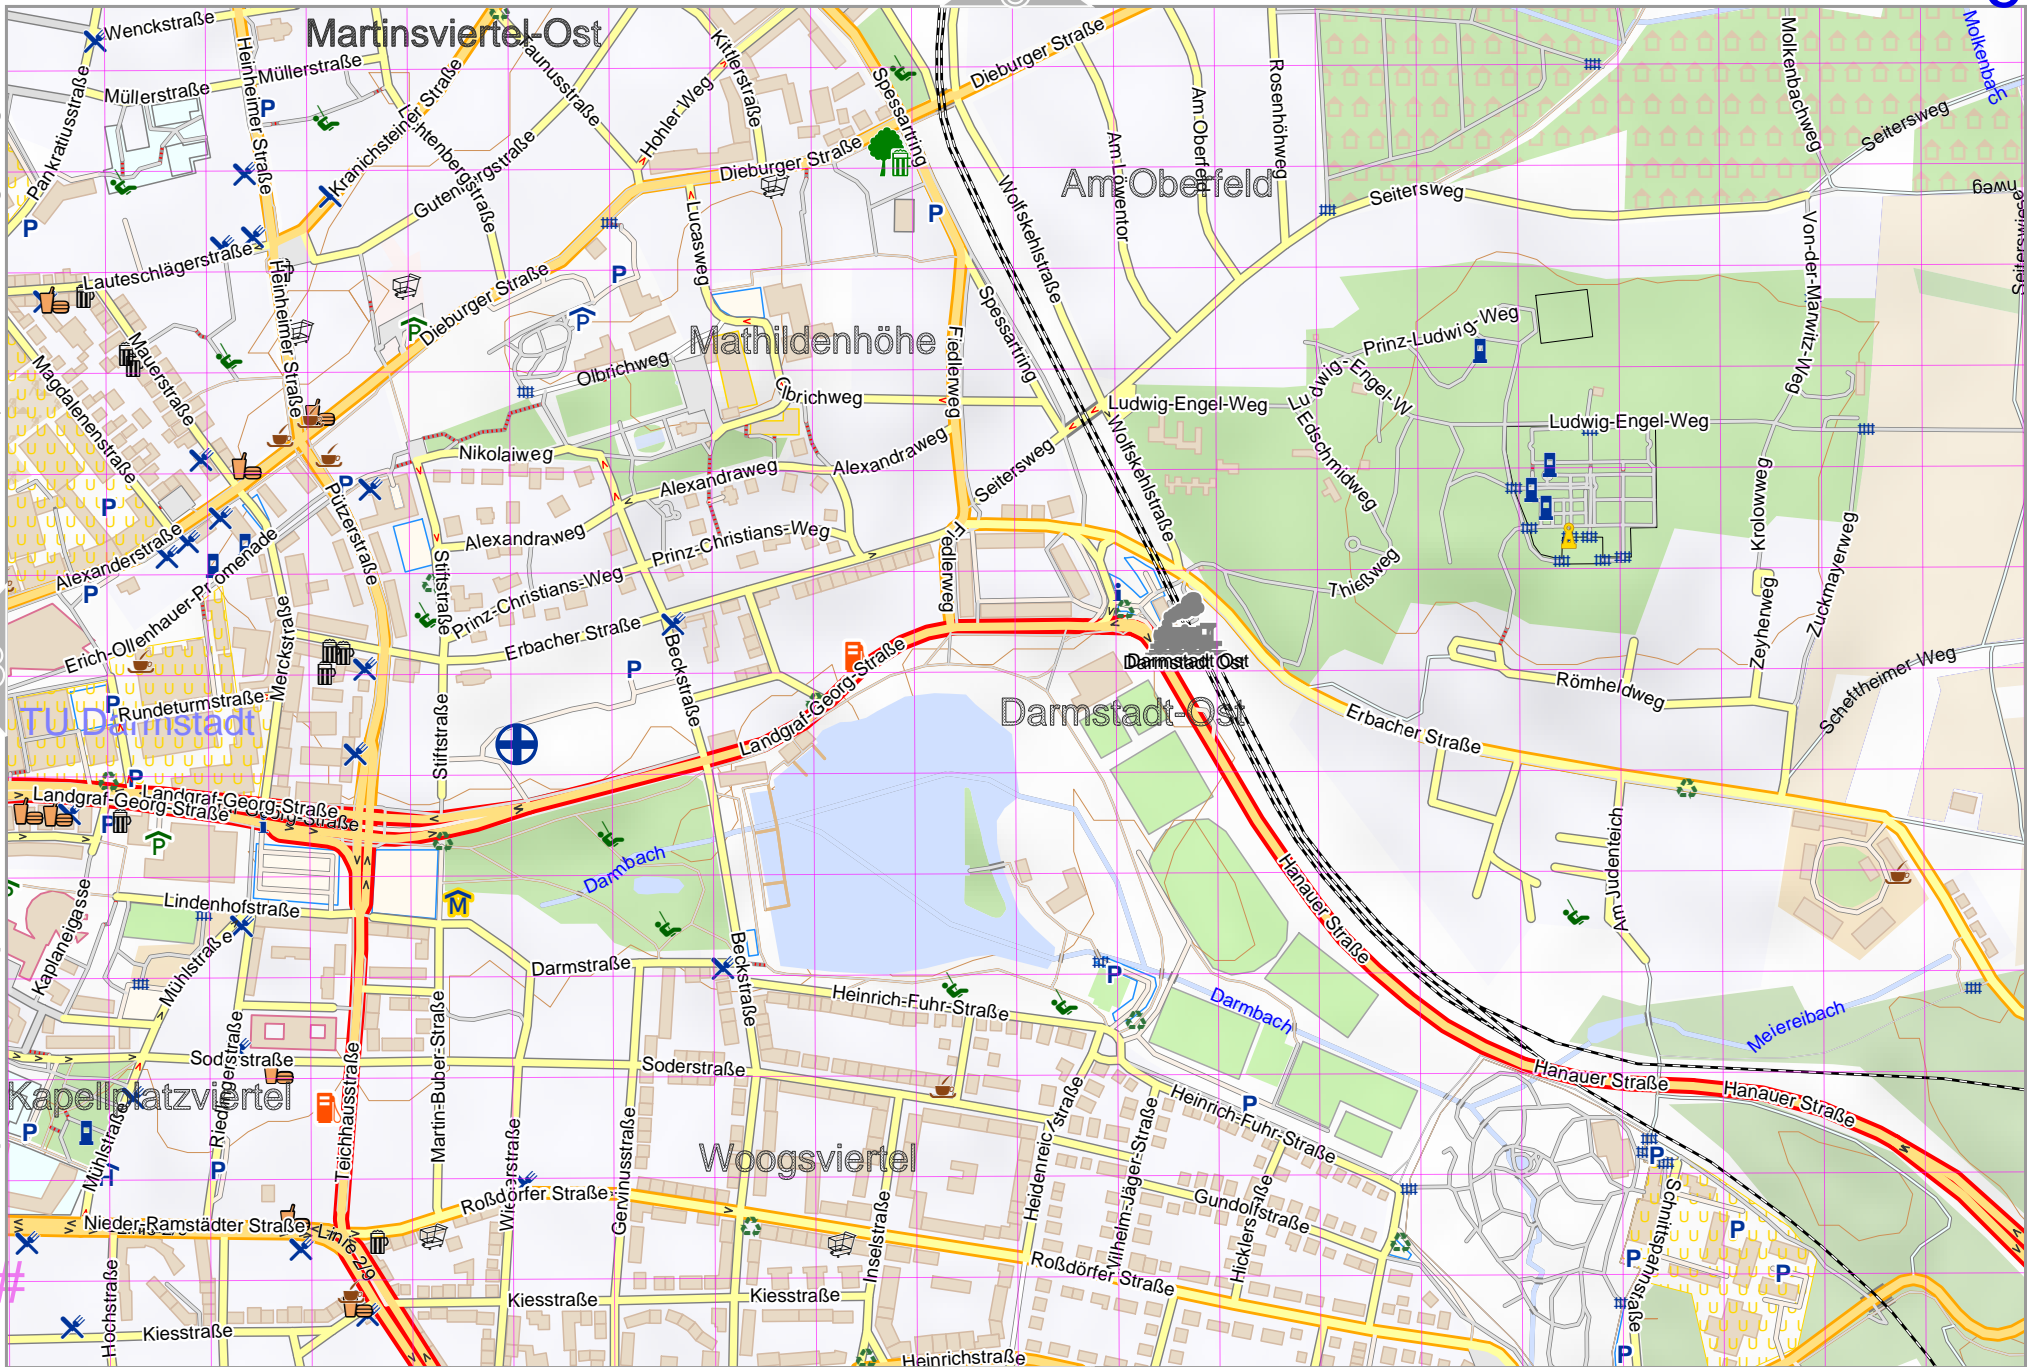

2

6

7

10

lon 8.60193 lat 49.88017

pdfmap_20231102_204903_Darmstadt_8.62978_49.8680_812.pdf

Fedbergstraße 65

UTM: 32 U easting 473.40 km northing 5524.10 km

UTM-Grid-width = 100m
Contour interval = 20m

Darmstadt

Map data © OpenStreetMap contributors

lon 8.65764 lat 49.86804 [nom. scale = 1 / 7500]

lon 8.68549 lat 49.88017

pdfmap_20231102_204903 Darmstadt_8.62978_49.8680_812.pdf