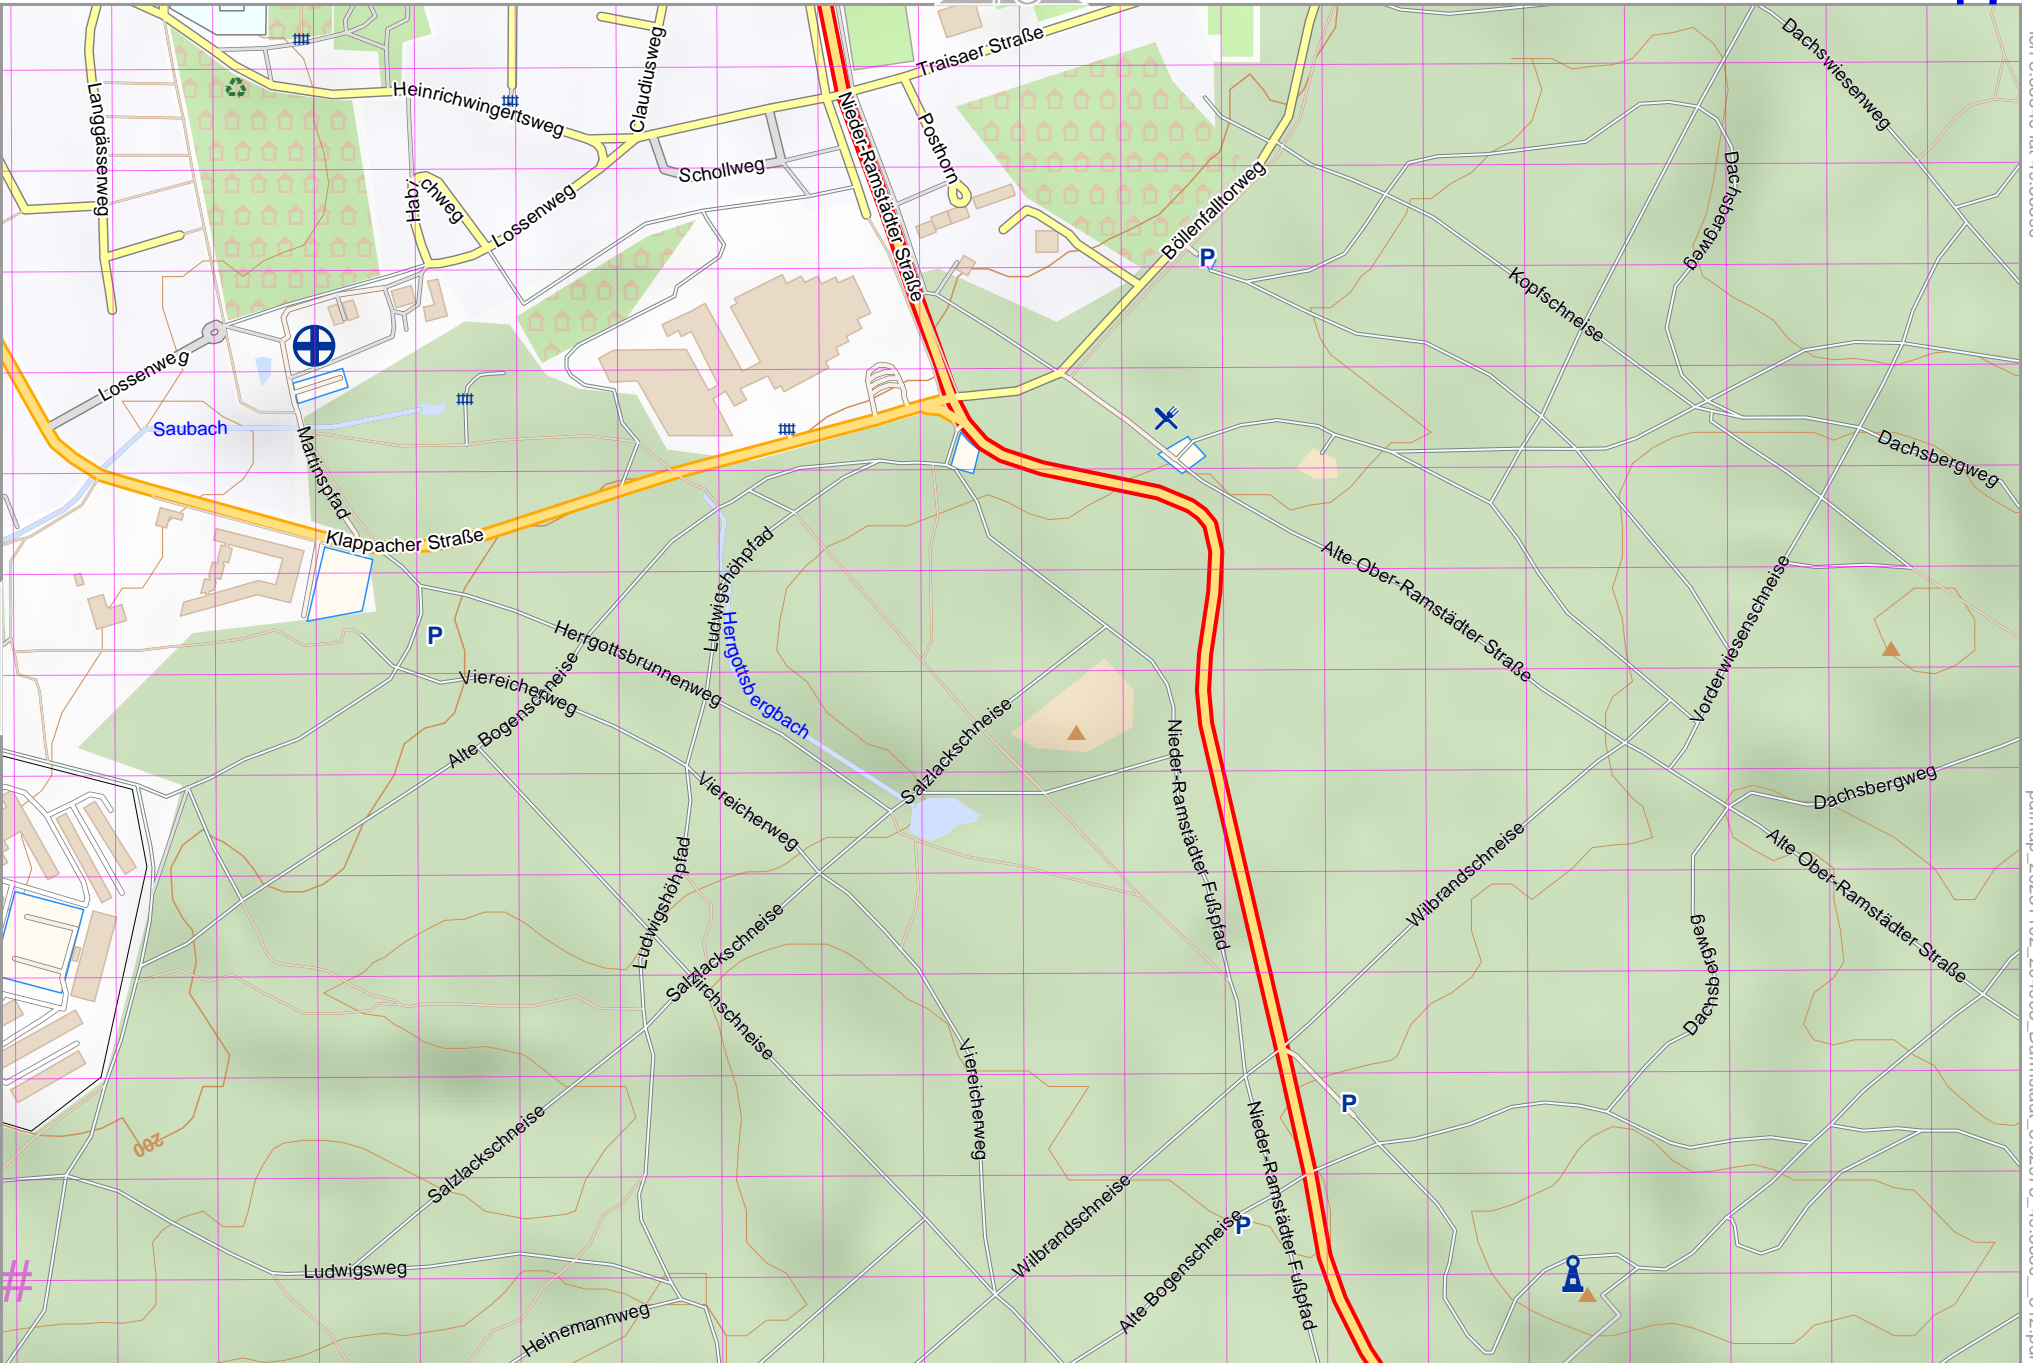

lon 8.62978 lat 49.85590

pdfmap: 20231102_204903_Darmstadt_8.62978_49.8680_812.pdf

Map data CCBYSA2 foscsm.org+osm.org contributors

lon 8.62978 lat 49.84376 [nom. scale = 1 / 75000]

lon 8.65764 lat 49.85590

pdfmap_20231102_204903 Darmstadt_8.62978_49.8680_812.pdf

UTM: 32 U easting 473.40 km northing 5521.40 km
 UTM-Grid-width = 100m
 Contour interval = 20m

Map data © OpenStreetMap contributors

lon 8.65764 lat 49.84376 [nom. scale = 1 / 7500]

UTM: 32 U easting 475.40 km northing 5521.40 km
 UTM-Grid-width = 100m
 Contour interval = 20m

lon 8.68549 lat 49.85590

pdfmap_20231102_204903_Darmstadt_8.62978_49.8680_812.pdf