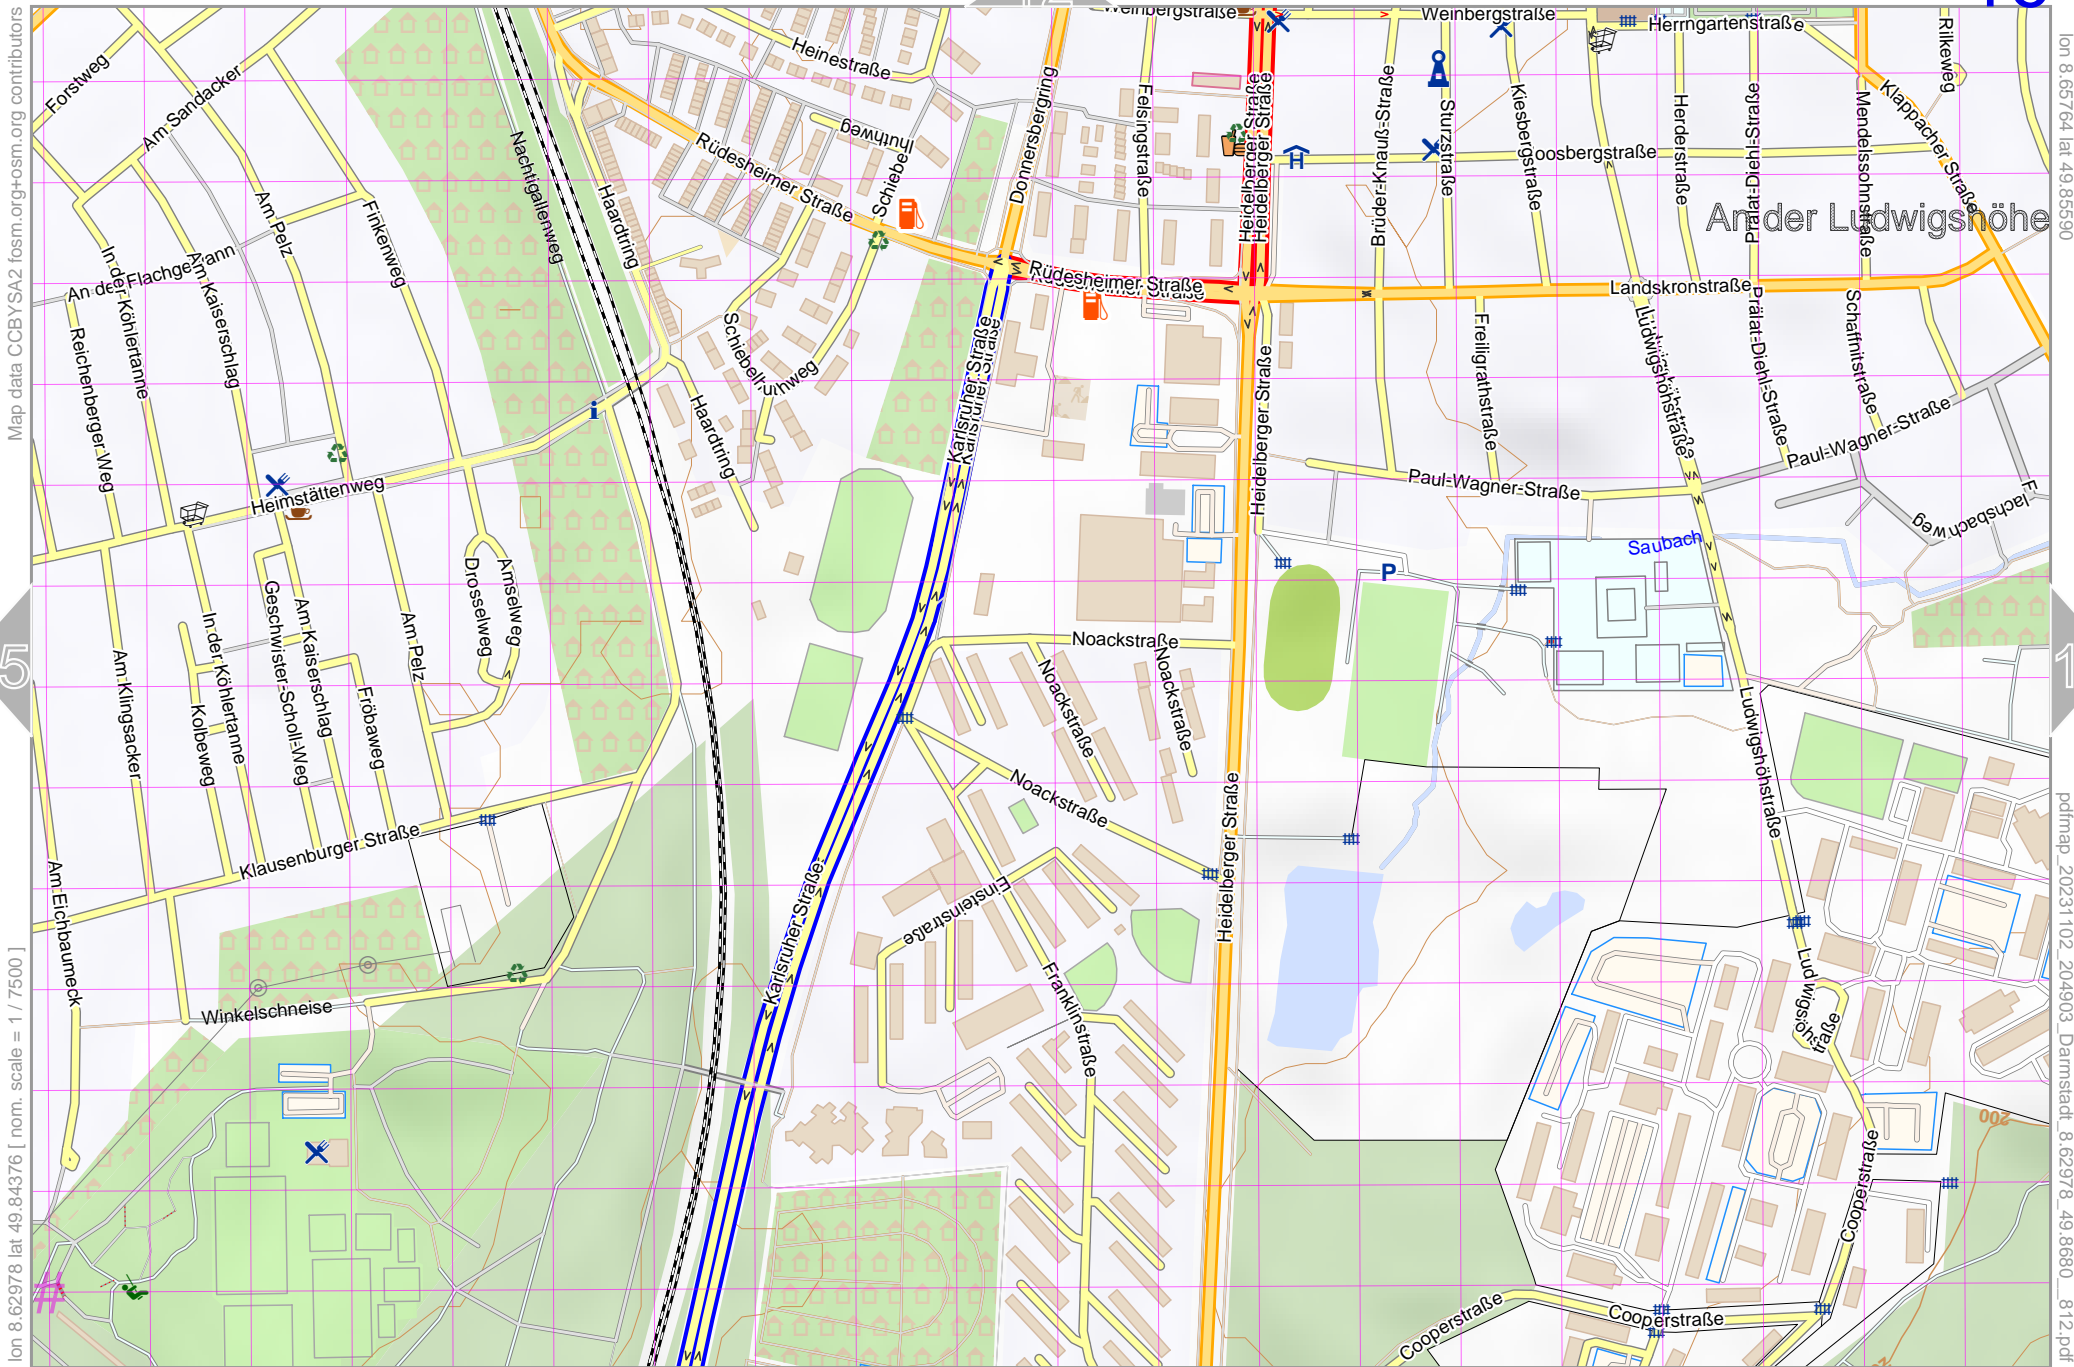

Map data CCBYSA2 foscsm.org+osm.org contributors

lon 8.62978 lat 49.84376 [nom. scale = 1 / 75000]

lon 8.65764 lat 49.85590

pdfmap_20231102_204903 Darmstadt_8.62978_49.8680_812.pdf

UTM: 32 U easting 473.40 km northing 5521.40 km
UTM-Grid-width = 100m
Contour interval = 20m