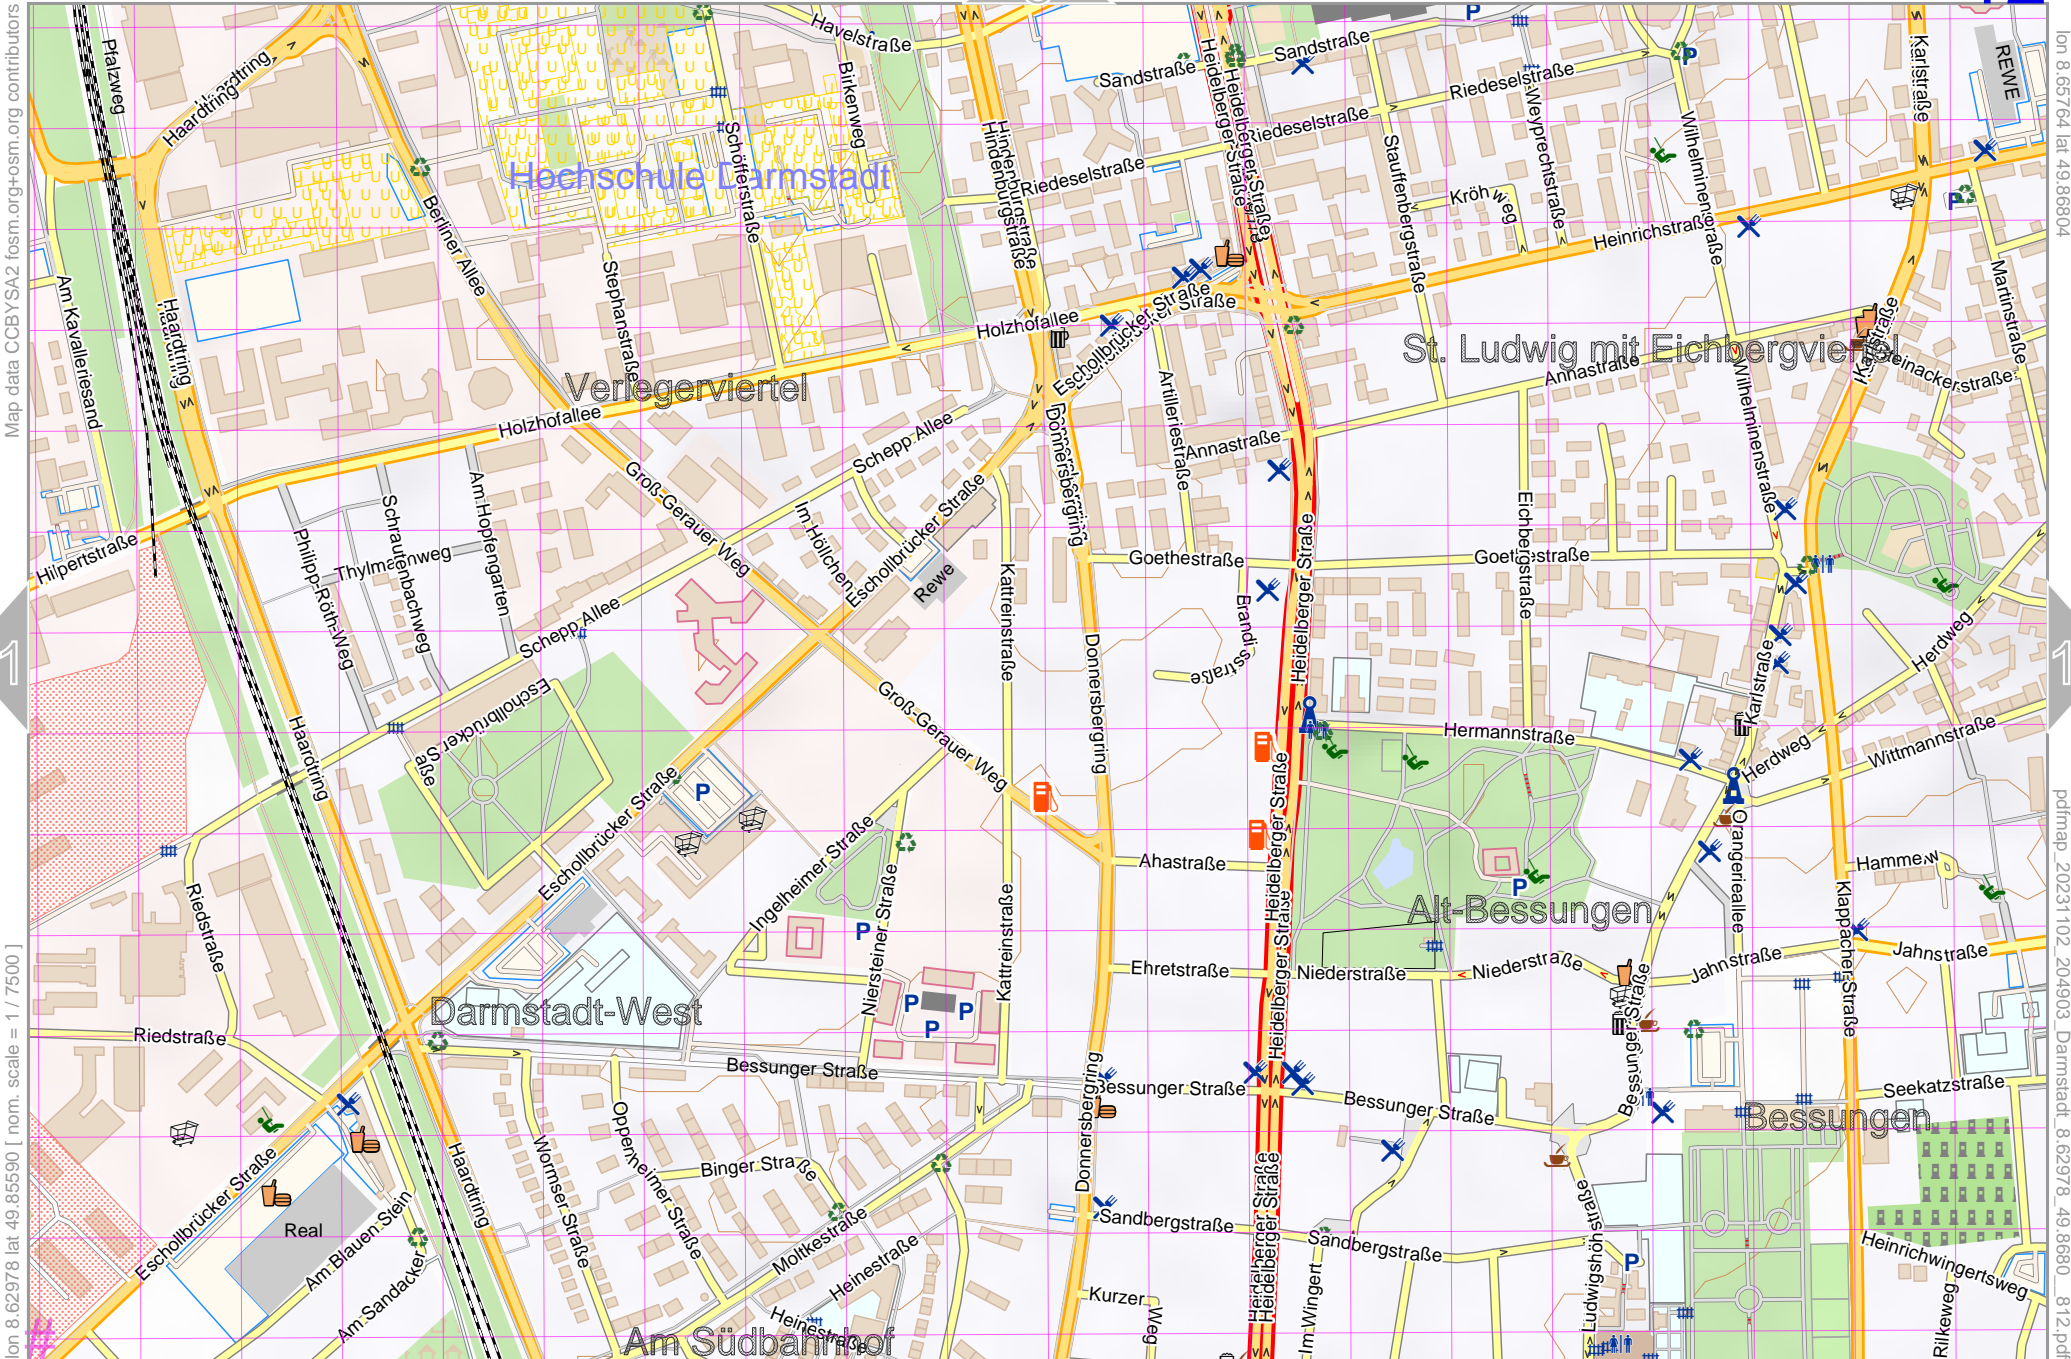

Darmstadt

Map data CCBYSA2 fccsm.org+osm.org contributors

lon 8.62978 lat 49.85590 [nom. scale = 1 / 7500]

lon 8.65764 lat 49.86904

pdfmap_20231102_204903 Darmstadt_8.62978_49.8680_812.pdf

UTM: 32 U easting 473.40 km northing 5522.70 km
UTM-Grid-width = 100m
Contour interval = 20m