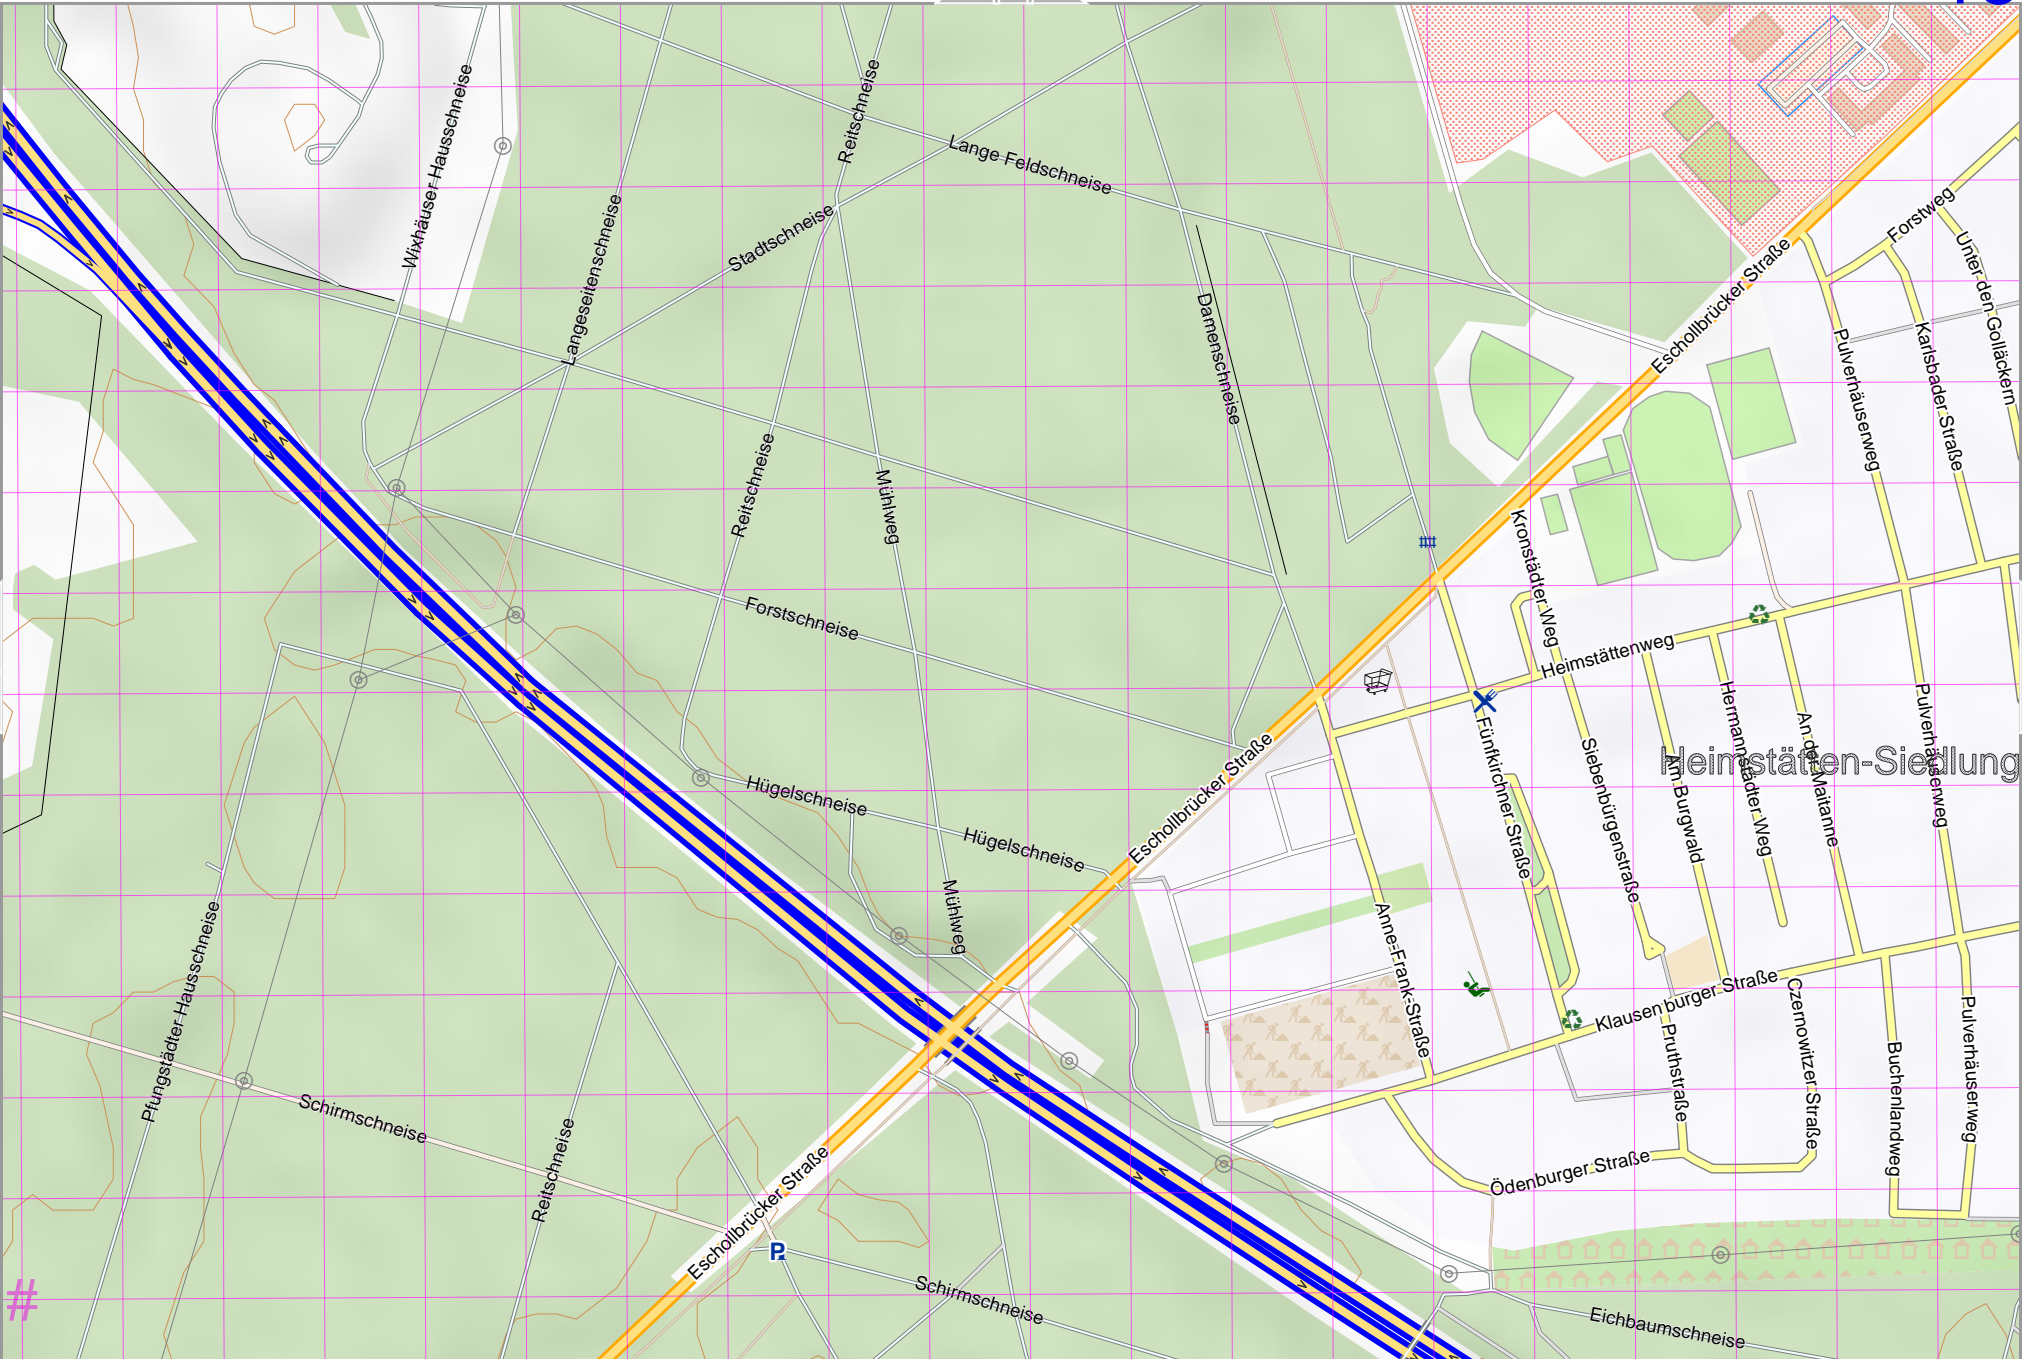

Map data © CCBYSA2 fcsm.org+osm.org contributors

lon 8.60193 lat 49.84376 [nom. scale = 1 / 7500]

14

16

UTM: 32 U easting 471.40 km northing 5521.40 km
UTM-Grid-width = 100m
Contour interval = 20m

lon 8.62978 lat 49.85590

pdfmap: 20231102_204903_Darmstadt_8.62978_49.8680_812.pdf