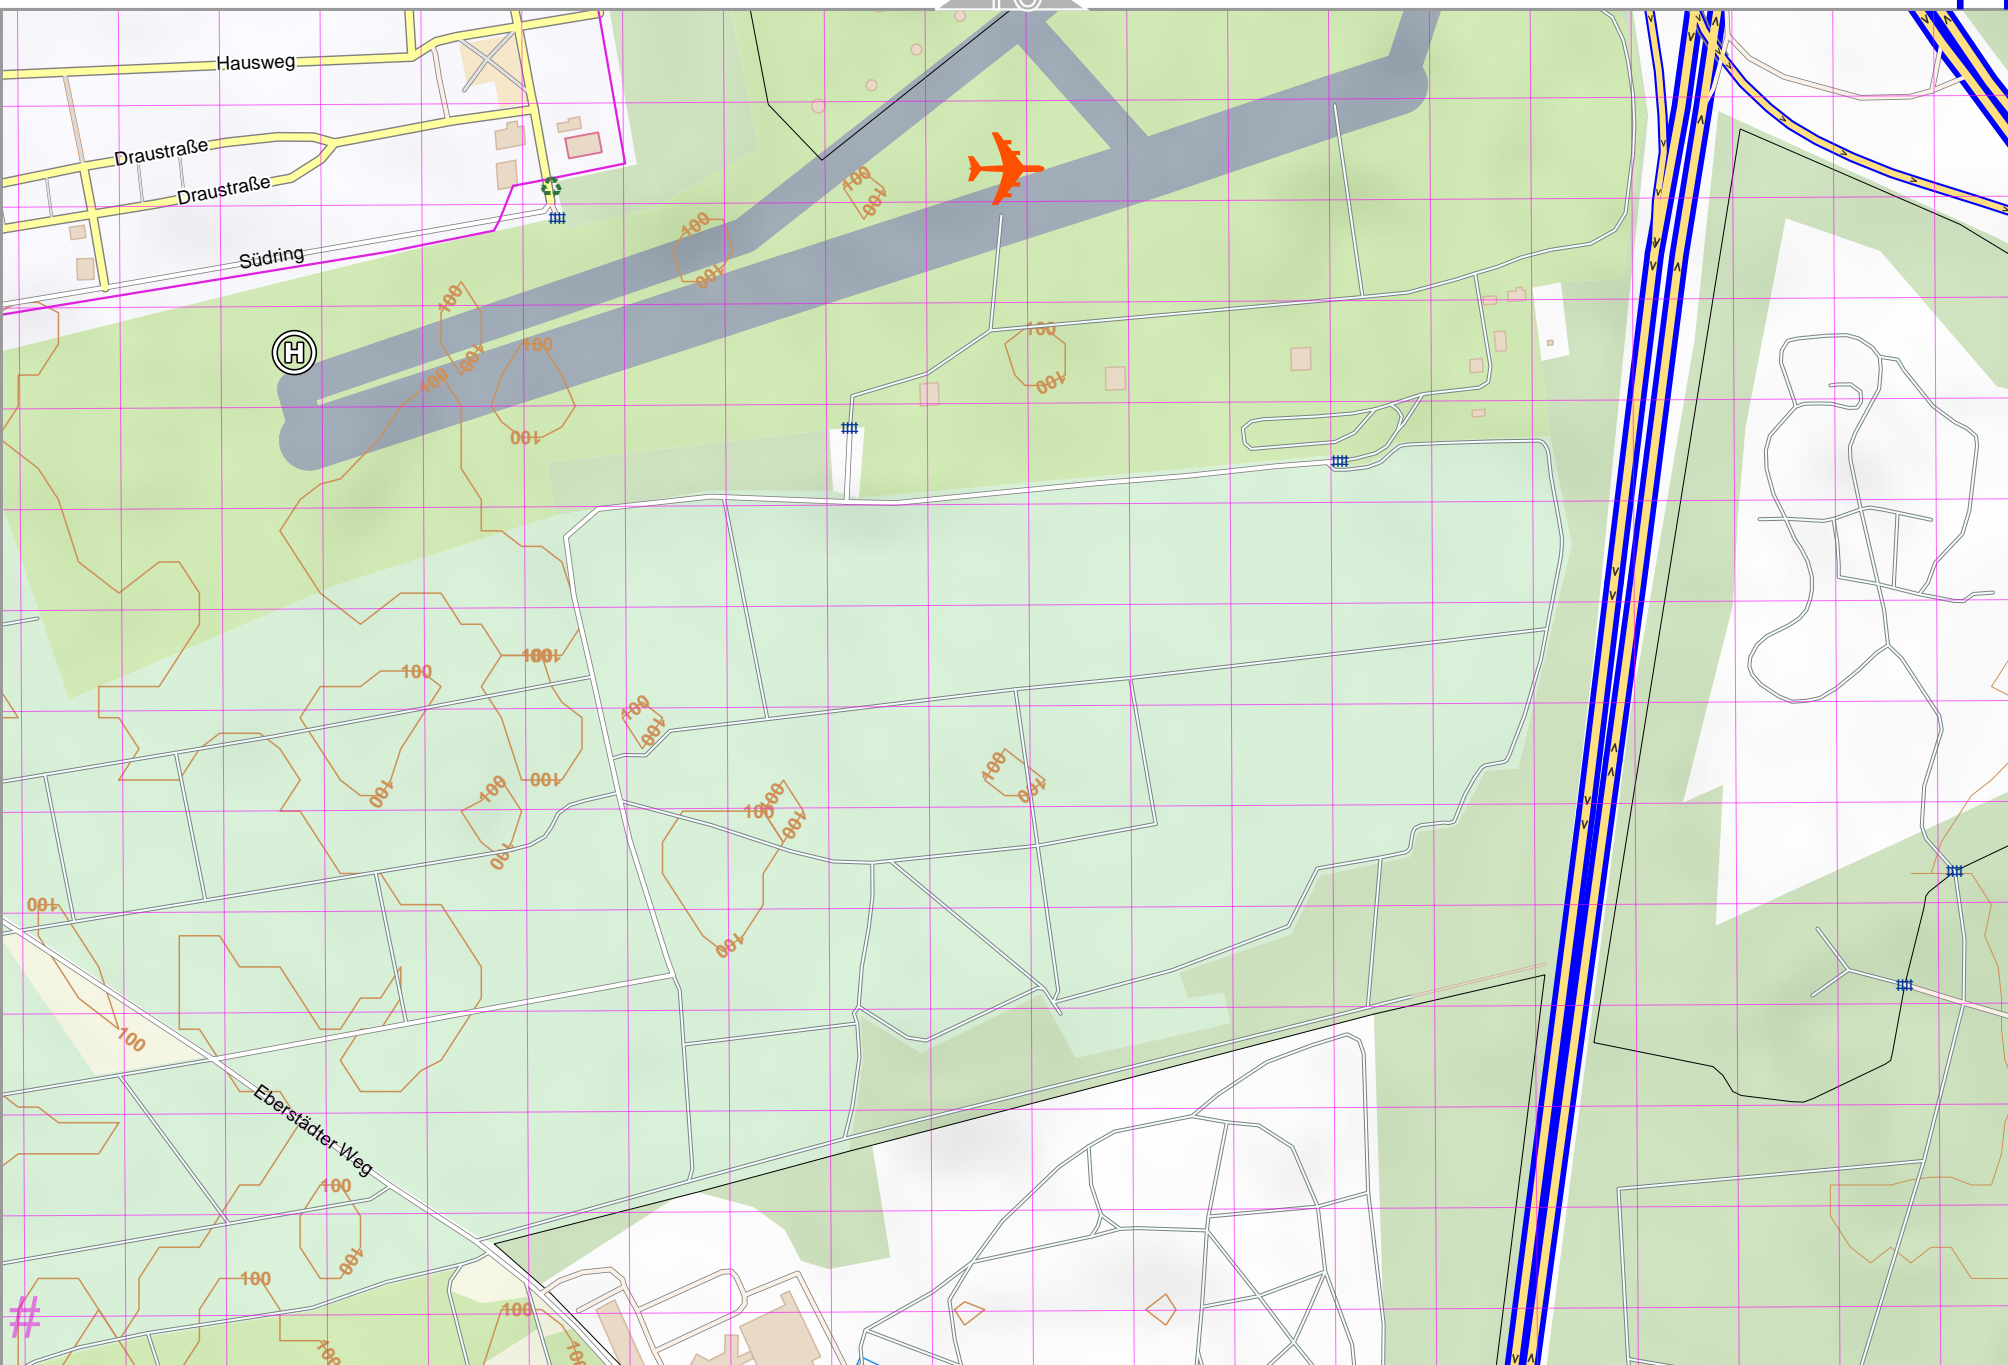

Map data © CCBY-SA2 foscsm.org+osm.org contributors

lon 8.57407 lat 49.84376 [nom. scale = 1 / 75000]

lon 8.60193 lat 49.85590

pdfmap_20231102_204903_Darmstadt_8.62978_49.8680_812.pdf

UTM: 32 U easting 469.40 km northing 5521.40 km
UTM-Grid-width = 100m
Contour interval = 20m