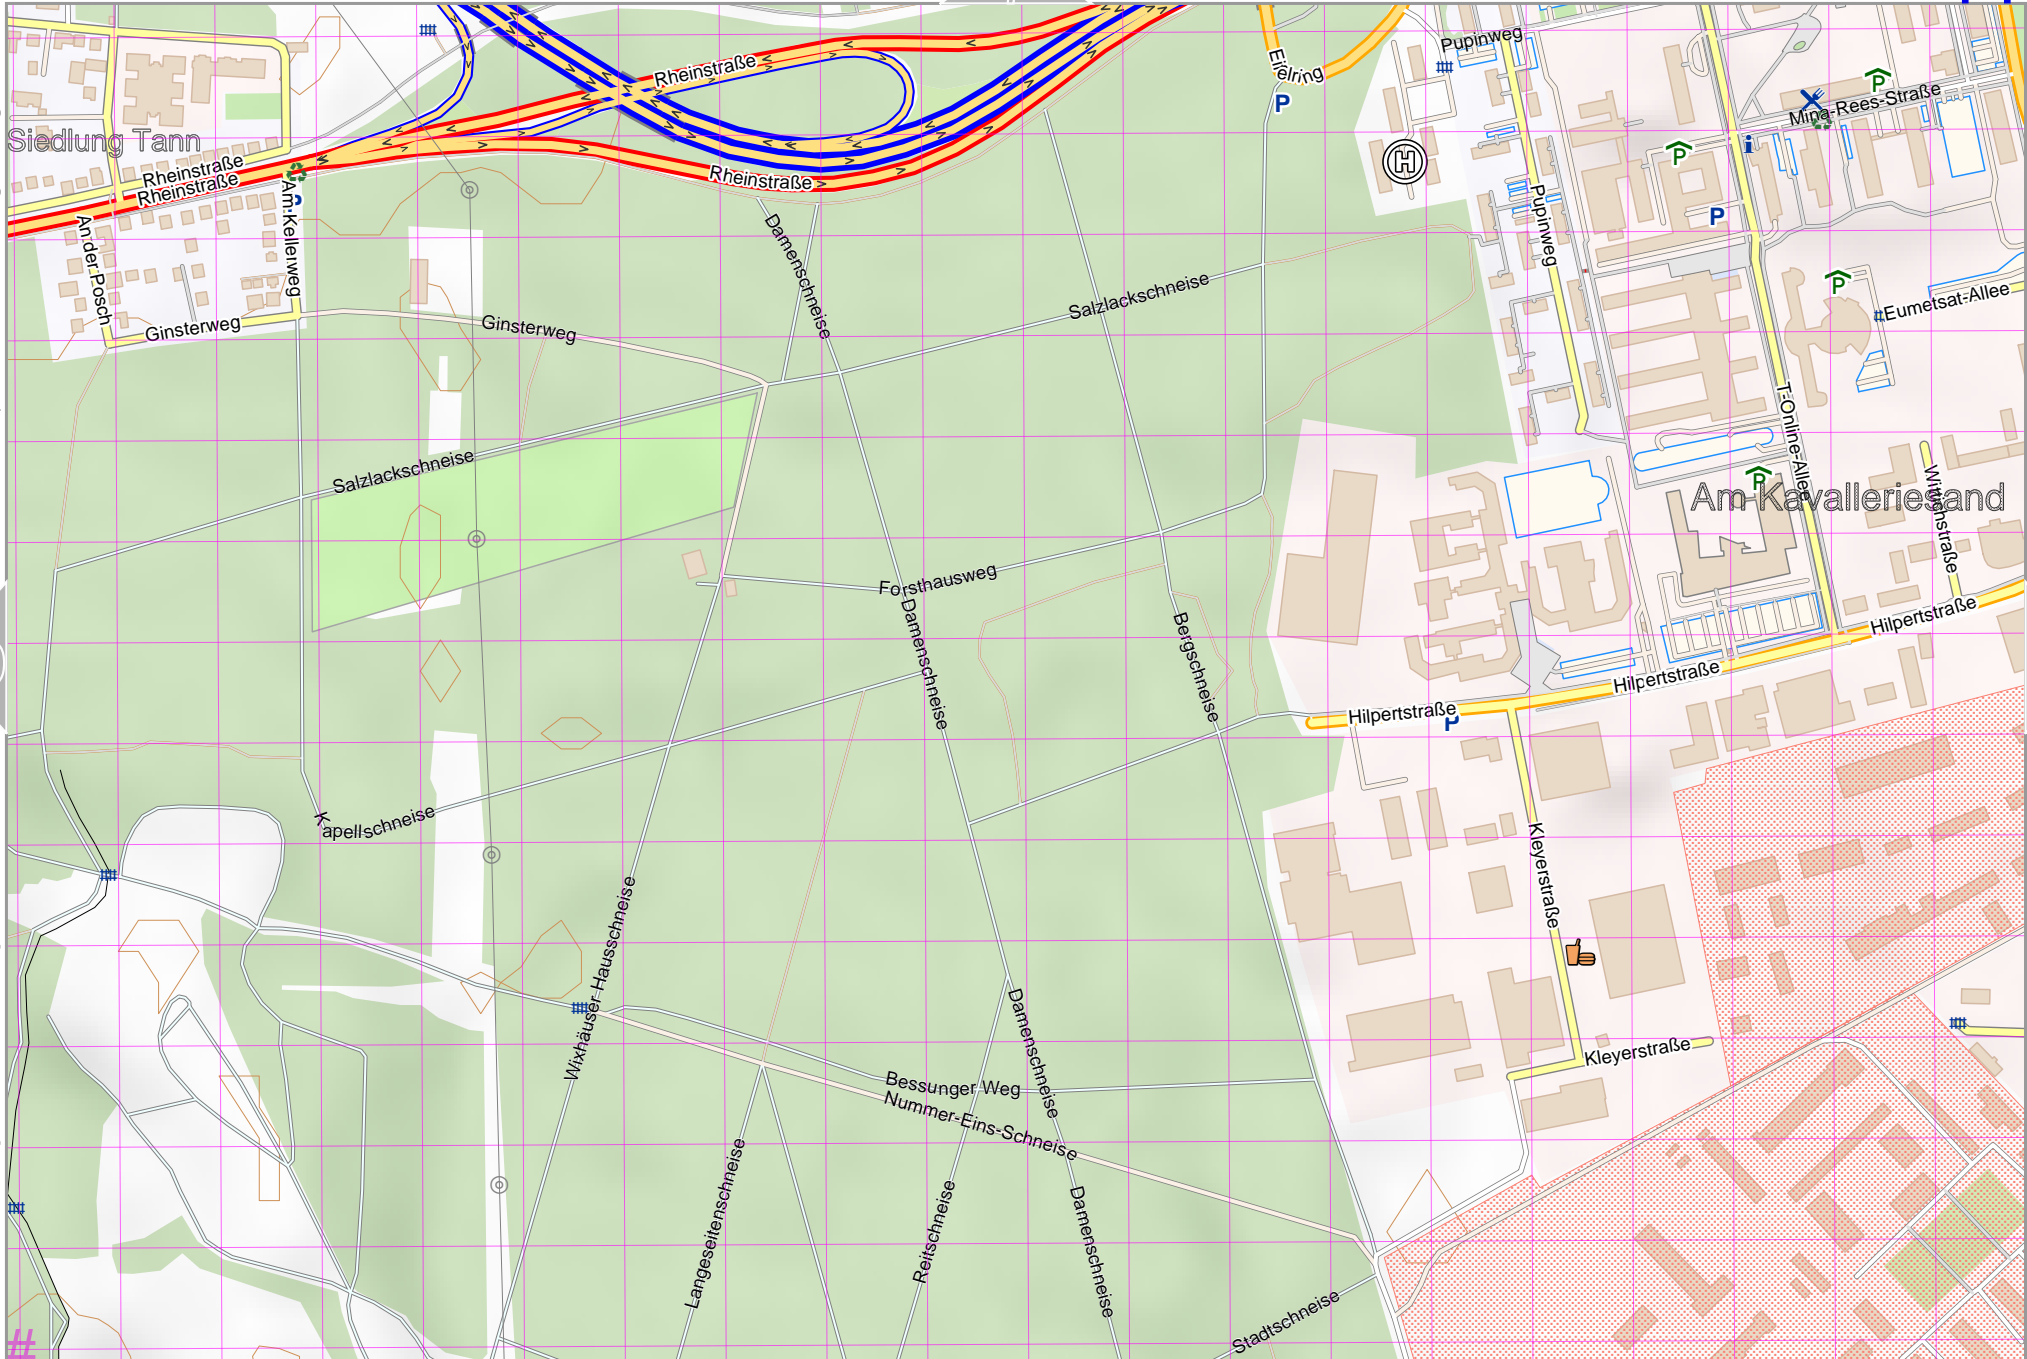

lon 8.62978 lat 49.86804

10

12

lon 8.60193 lat 49.85590 [nom. scale = 1 / 7500]

pdfmap_20231102_204903_Darmstadt_8.62978_49.8680_812.pdf

UTM: 32 U easting 471.40 km northing 5522.70 km
UTM-Grid-width = 100m
Contour interval = 20m