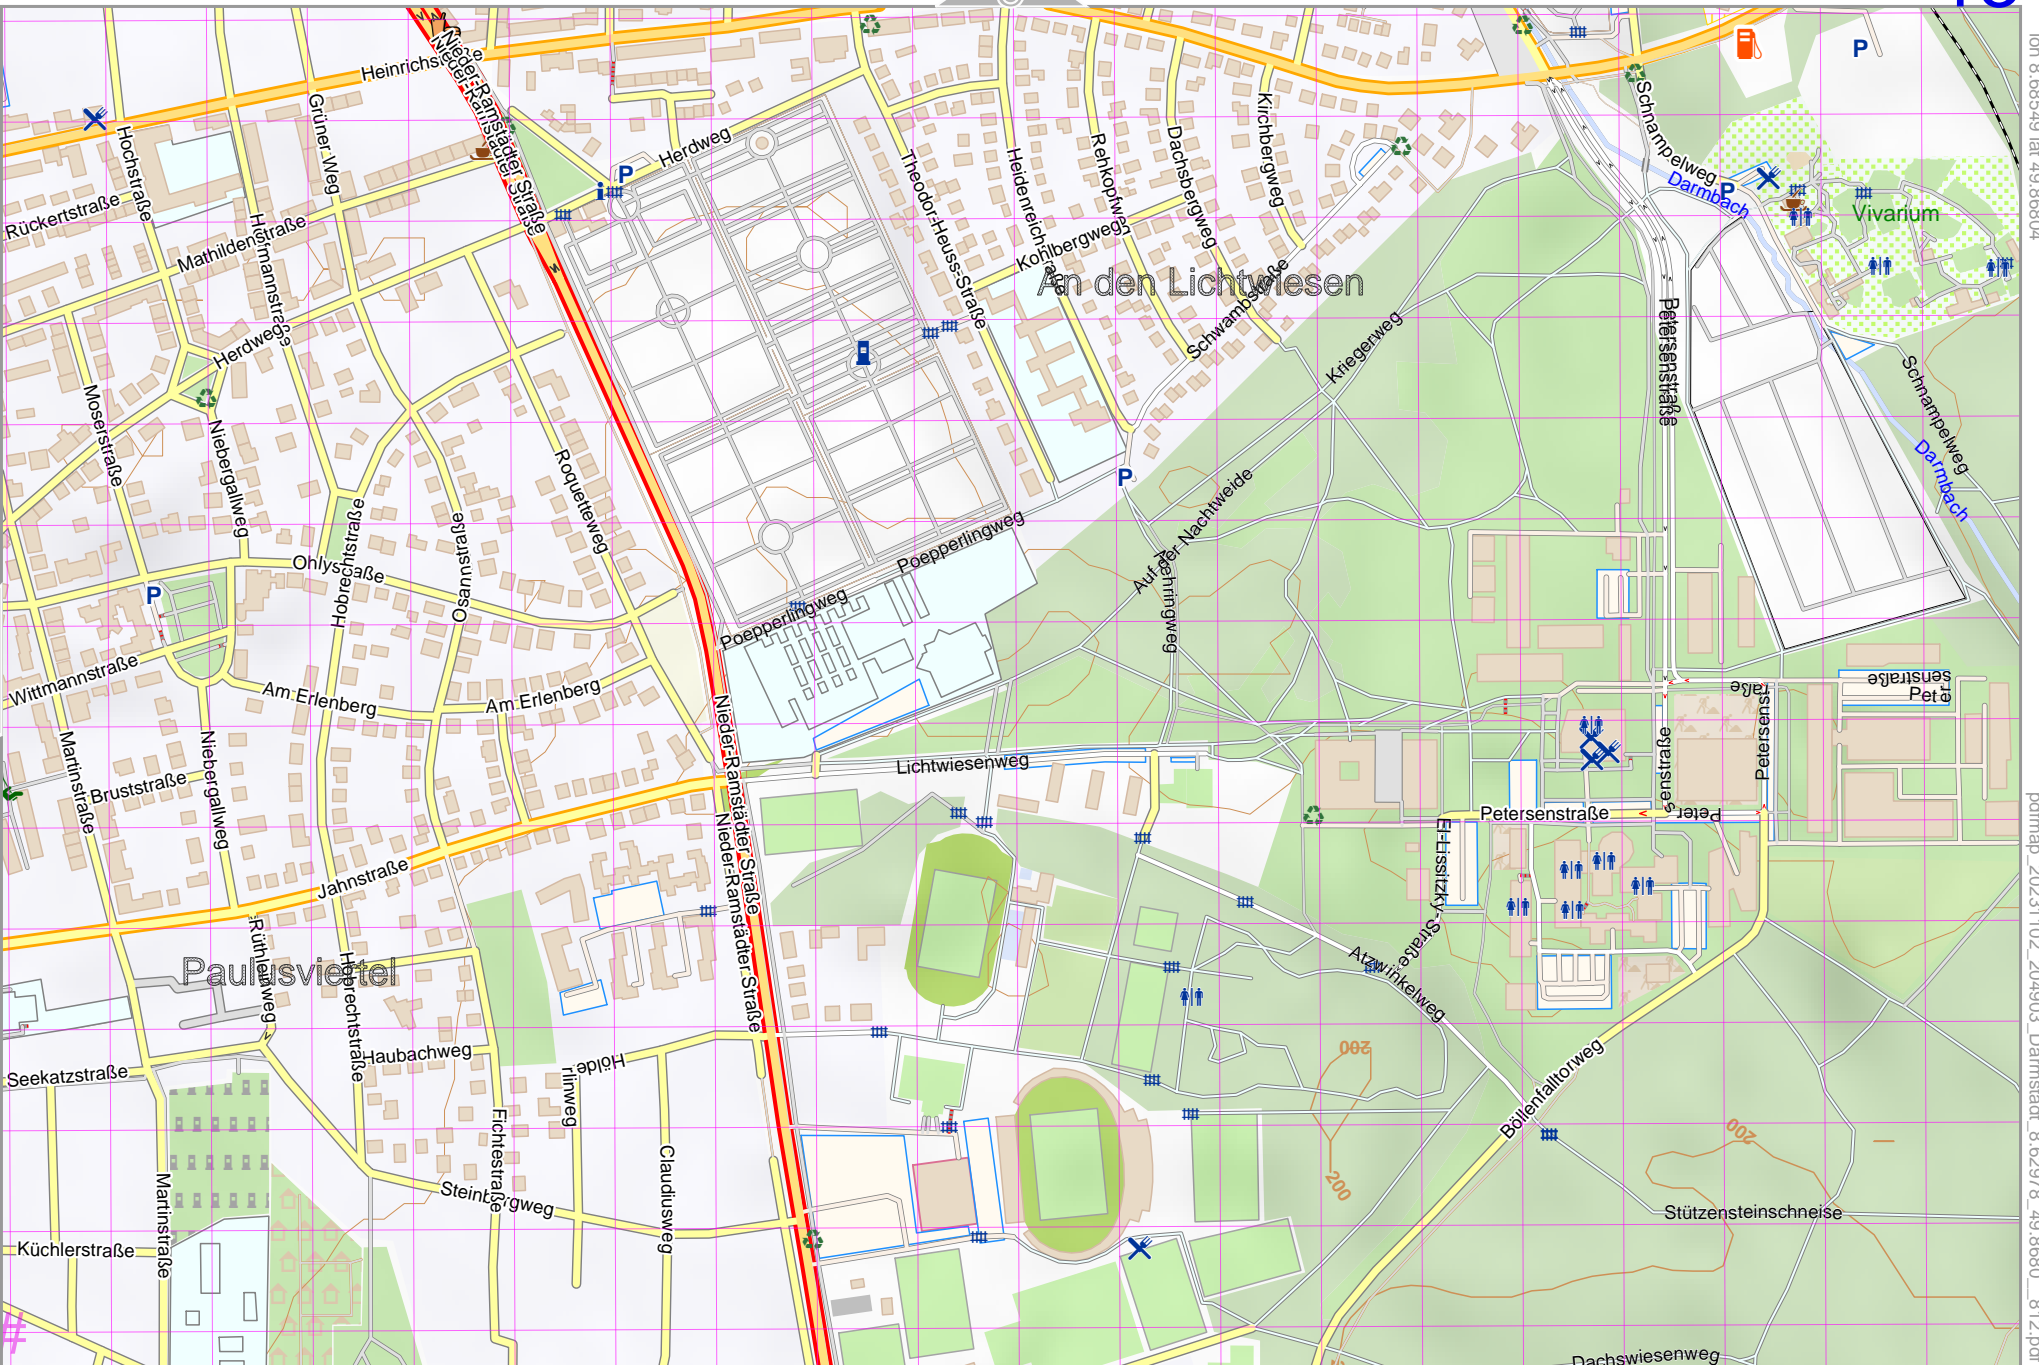

Map data © CCBY-SA2 fscsm.org+osm.org contributors

lon 8.65764 lat 49.85590 [nom. scale = 1 / 7500]

UTM: 32 U easting 475.40 km northing 5522.70 km

UTM-Grid-width = 100m
Contour interval = 20m

lon 8.68549 lat 49.86804