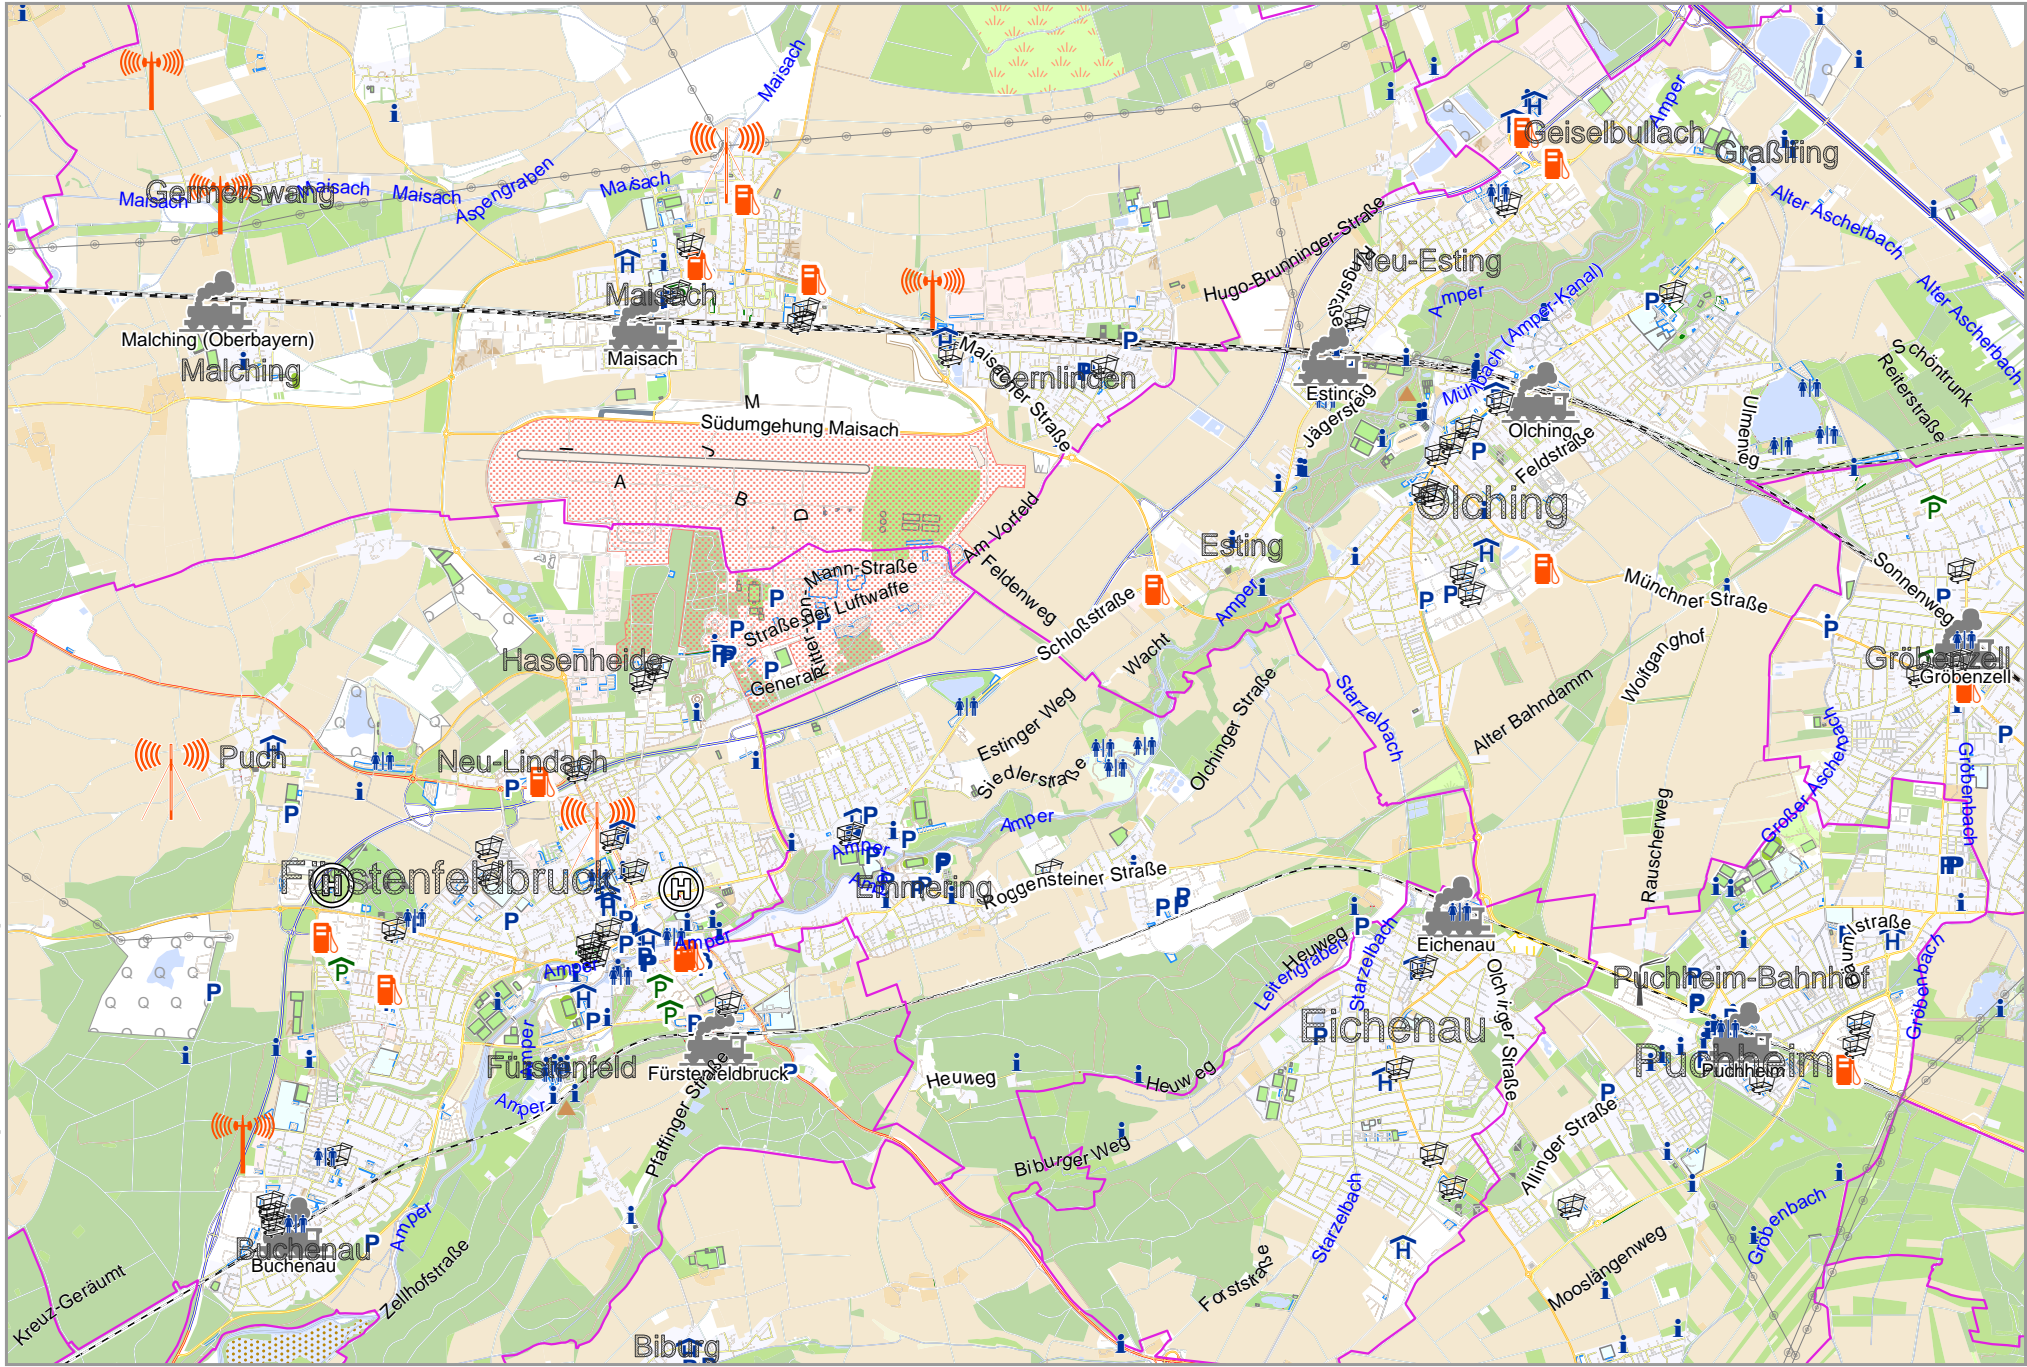

Map data © OpenStreetMap contributors

lon 11.19902 lat 48.15215 [nom. scale = 1 / 50000]

lon 11.37658 lat 48.23309

pdfmap 20231102_102623_FFB_Gernlinden 11.2888_48.1926_135.pdf

0 1000 m 5000 m