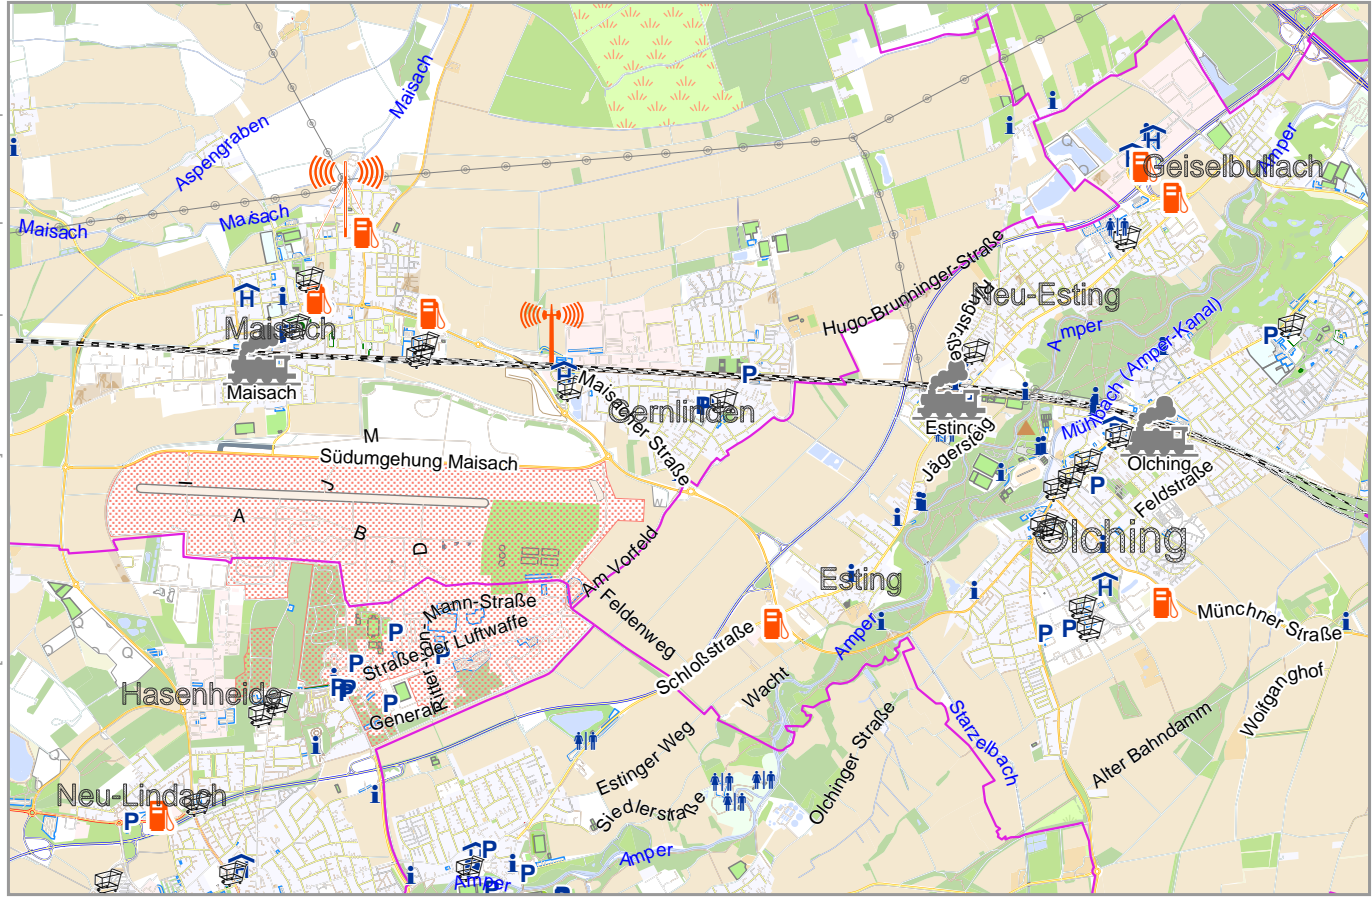

Map data © OpenStreetMap contributors

lon 11.23306 lat 48.18211 [ nom. scale = 1 / 500000 ]

lon 11.35415 lat 48.23661 map\_20231102\_101303\_FFB\_Gernlinden\_11.2936\_48.2086\_928.pdf