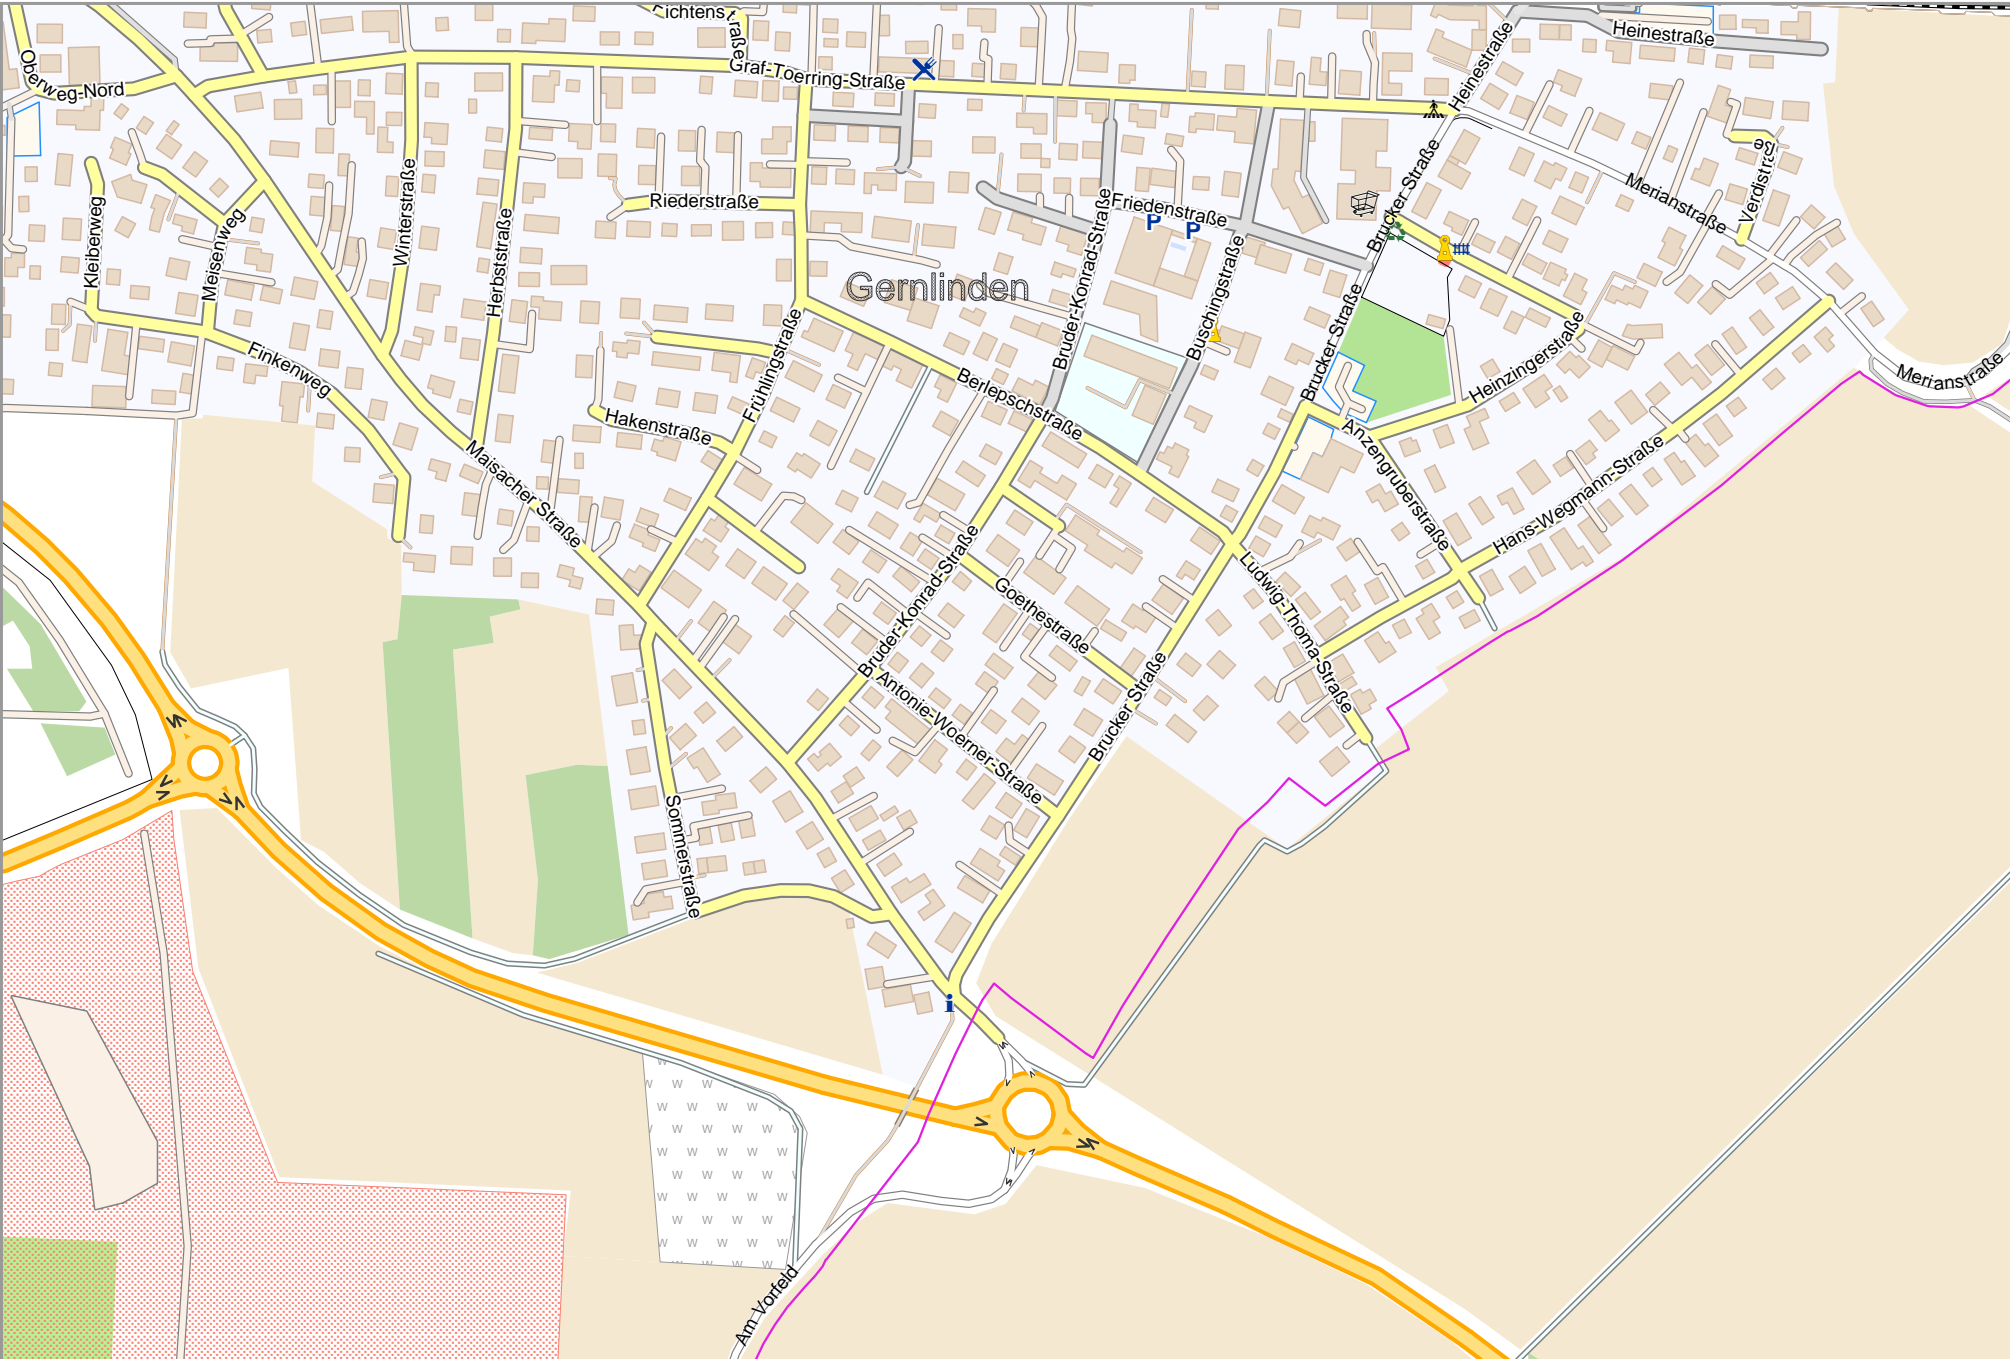

Map data © OpenStreetMap contributors

lon 11.28463 lat 48.20460 [nom. scale = 1 / 5000]

lon 11.30259 lat 48.21269

pdfmap_20231102_101115_FFB_Gernlinden_11.2936_48.2086_427.pdf