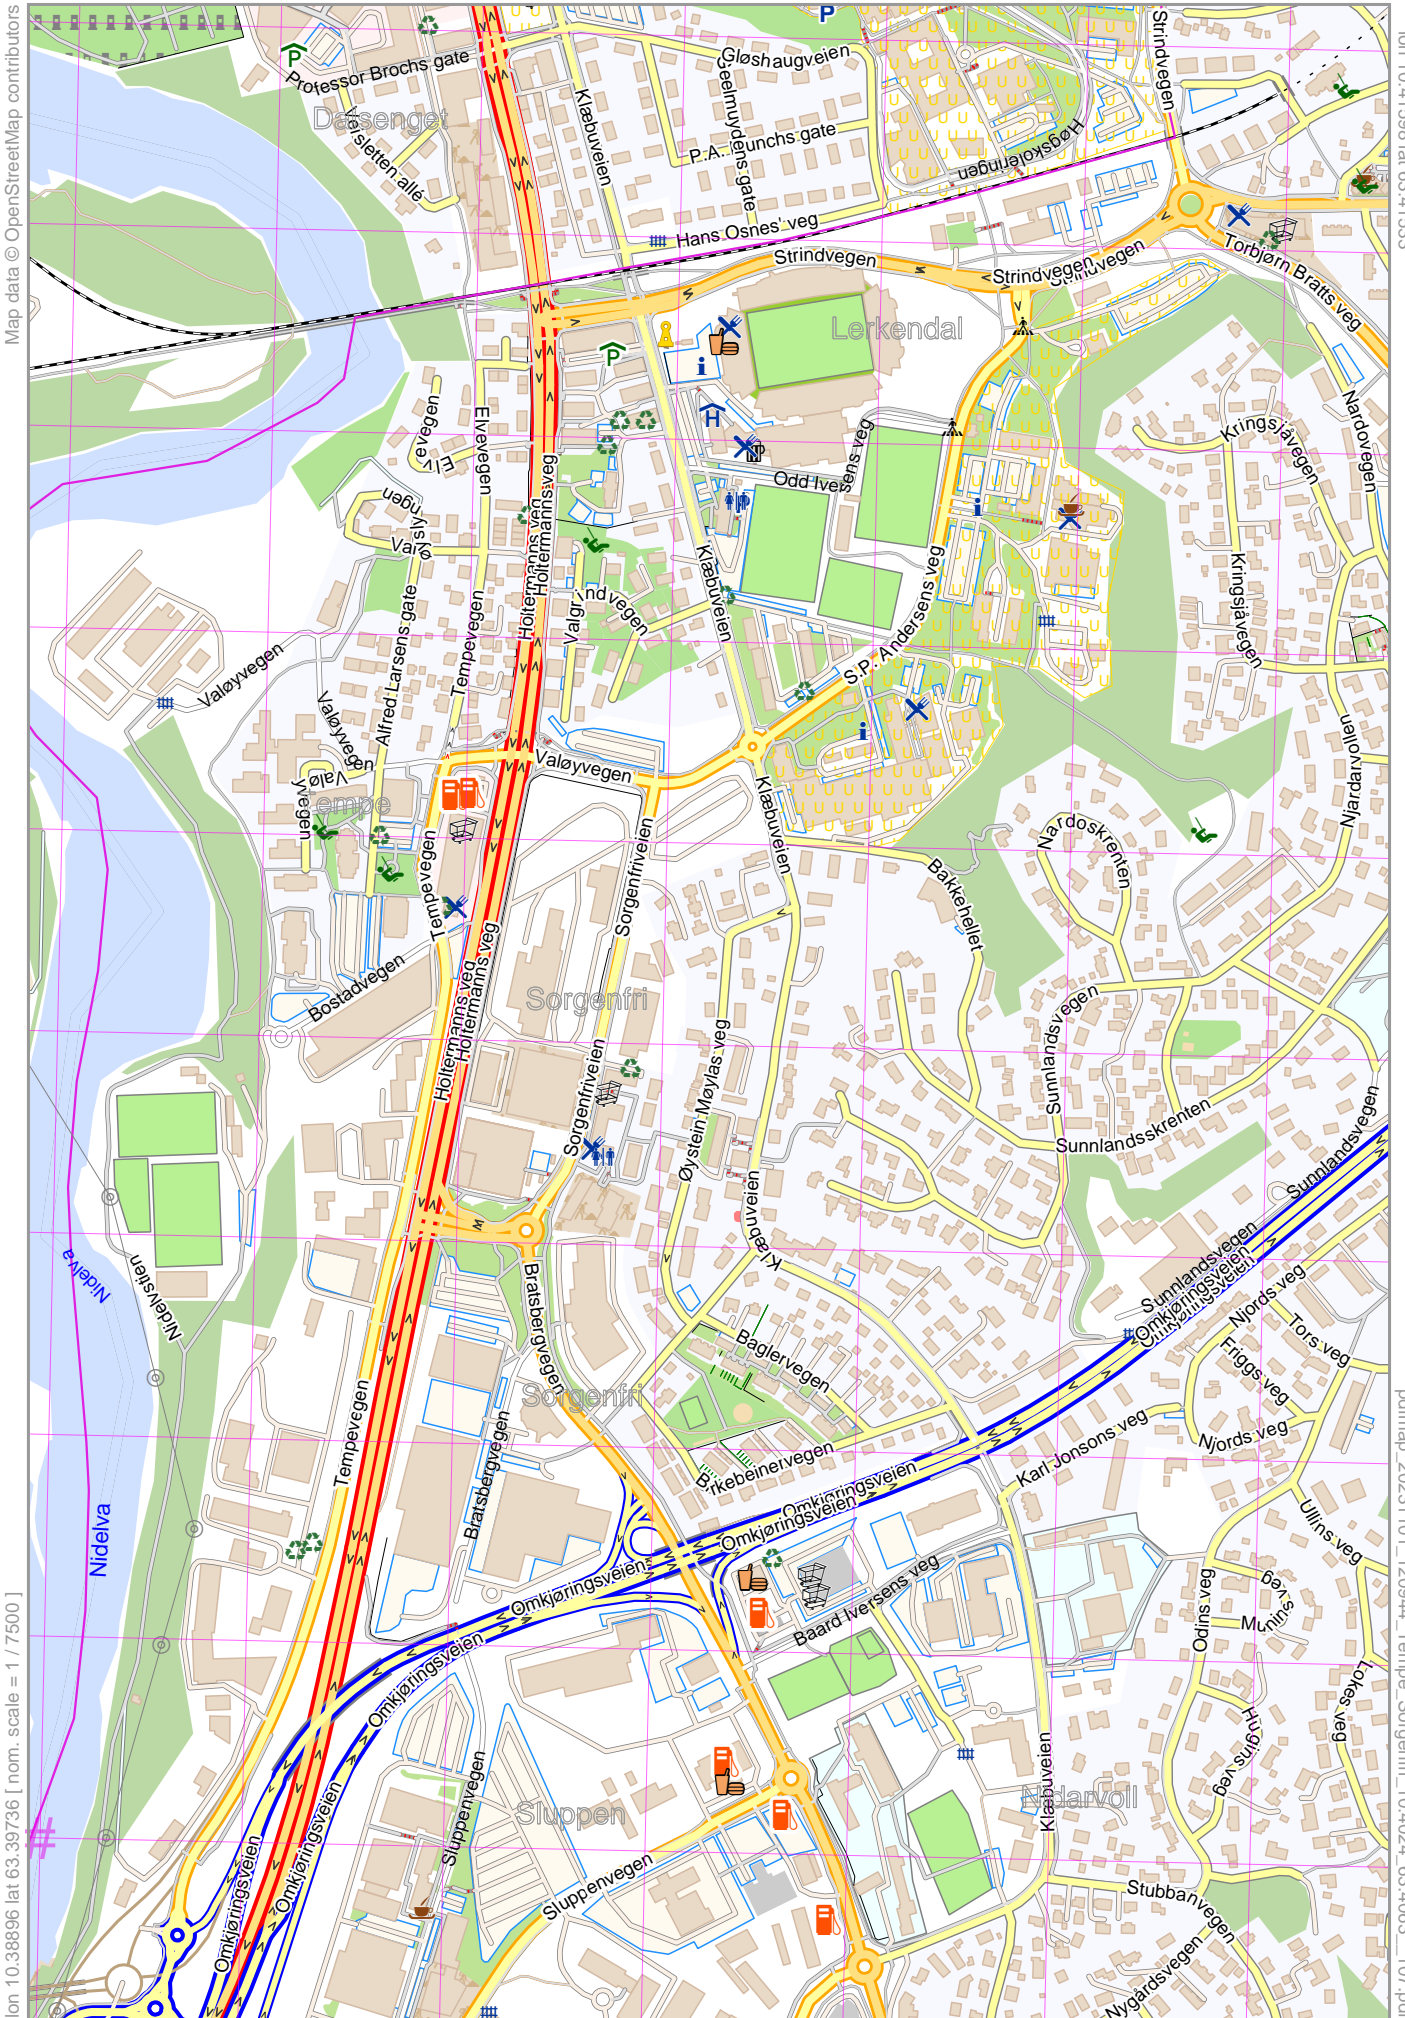

Tempe-Sorgenfri

Map data © OpenStreetMap contributors

lon 10.41598 lat 63.41533

lon 10.38896 lat 63.39736 [nom. scale = 1 / 7500]

pdfmap_20231101_120944_Tempe_Sorgenfri_10.4024_63.4063_107.pdf

UTM: 32 V easting 569.40 km northing 7030.80 km
UTM-Grid-width = 200m