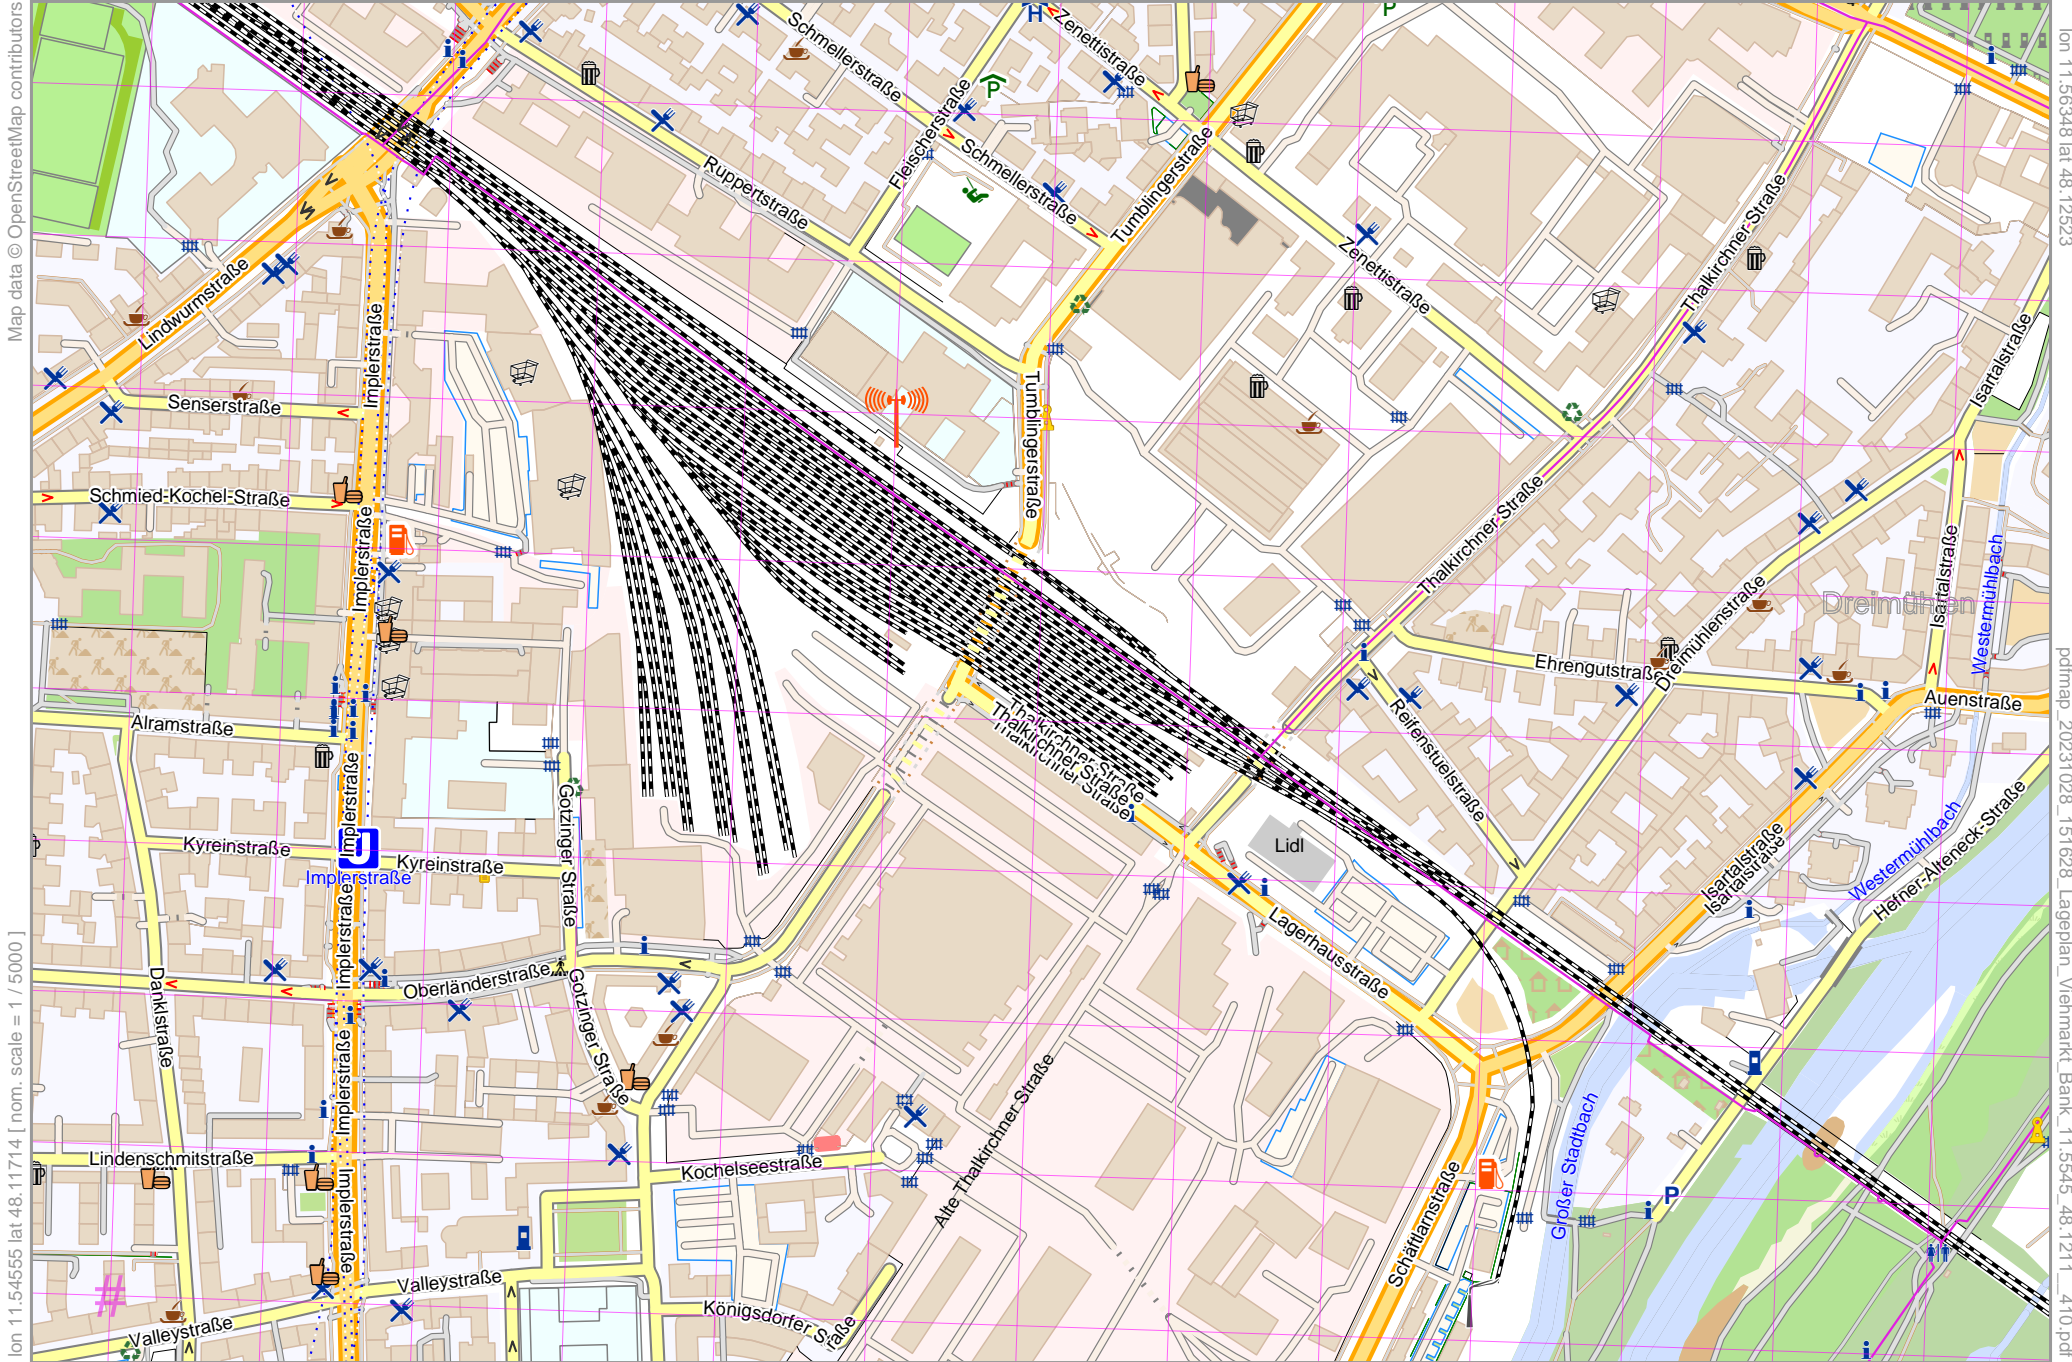

# Lageplan Viehmarkt Bank

Map data © OpenStreetMap contributors

lon 11.54555 lat 48.11714 [ nom. scale = 1 / 5000 ]

# UTM: 32 U easting 689.50 km northing 5332.50 km

UTM-Grid-width = 100m