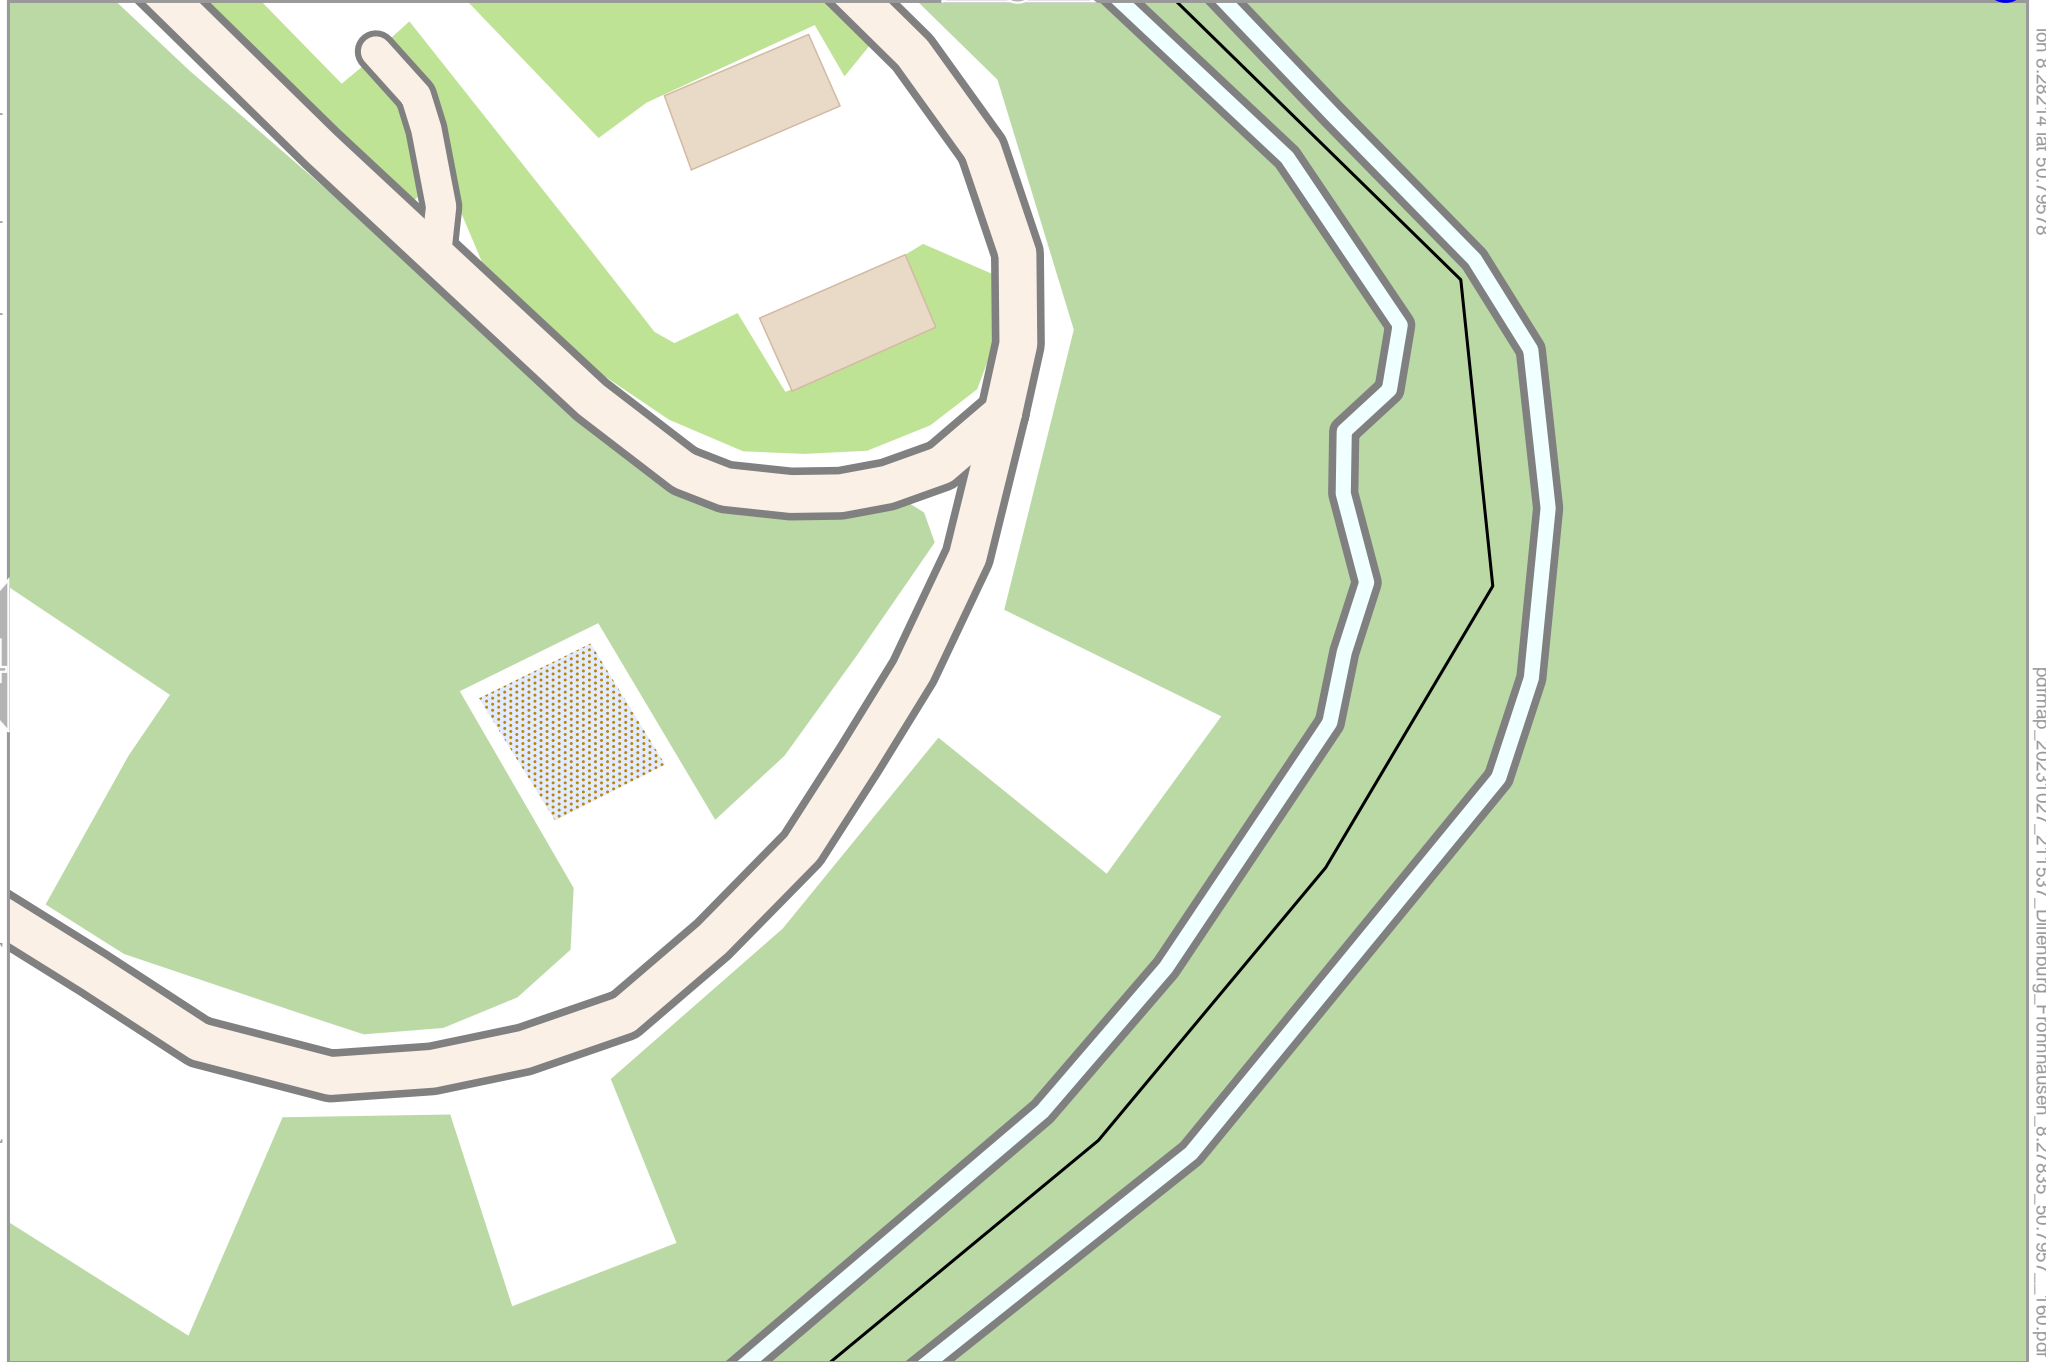

lon 8.27457 lat 50.79417 [nom. scale = 1 / 1000]

lon 8.27835 lat 50.79578
no. 20231027_211537_Dillenburg_Frohnhausen_8.27835_50.7957_160.pdf

Map data © OpenStreetMap contributors

lon 8.27835 lat 50.79417 [nom. scale = 1 / 1000]