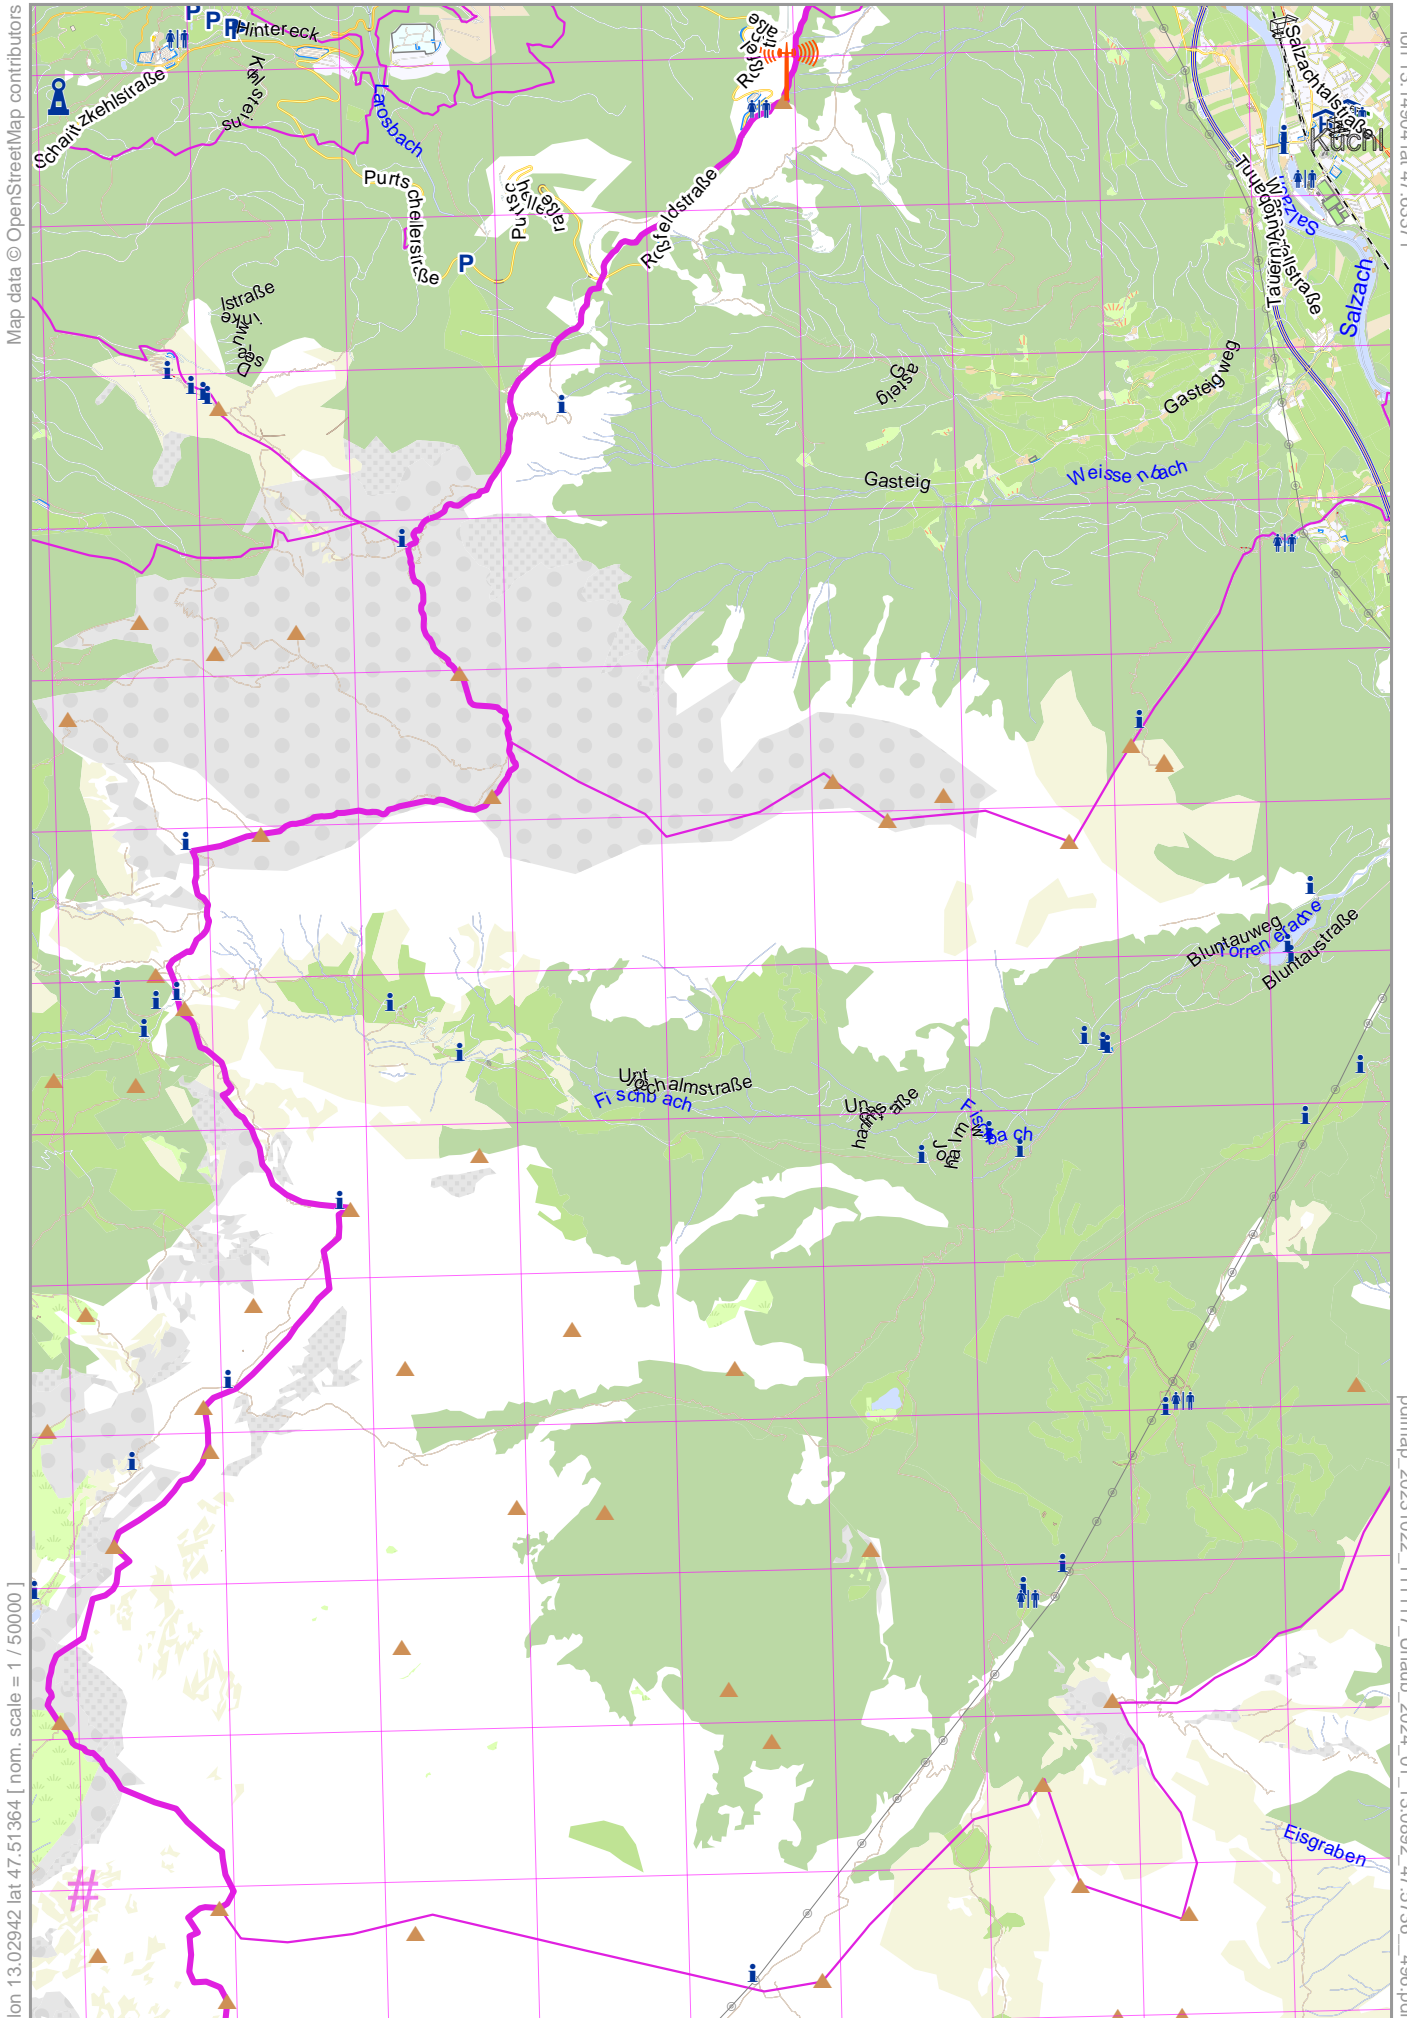

Map data © OpenStreetMap contributors

lon 13.14904 lat 47.63371

lon 13.02942 lat 47.51364 [nom. scale = 1 / 500000]

pdfmap_20231022_111117_Urlaub_2024_01_130892_475736_496.pdf

UTM: 33 T easting 352.00 km northing 5265.00 km
UTM-Grid-width = 1000m