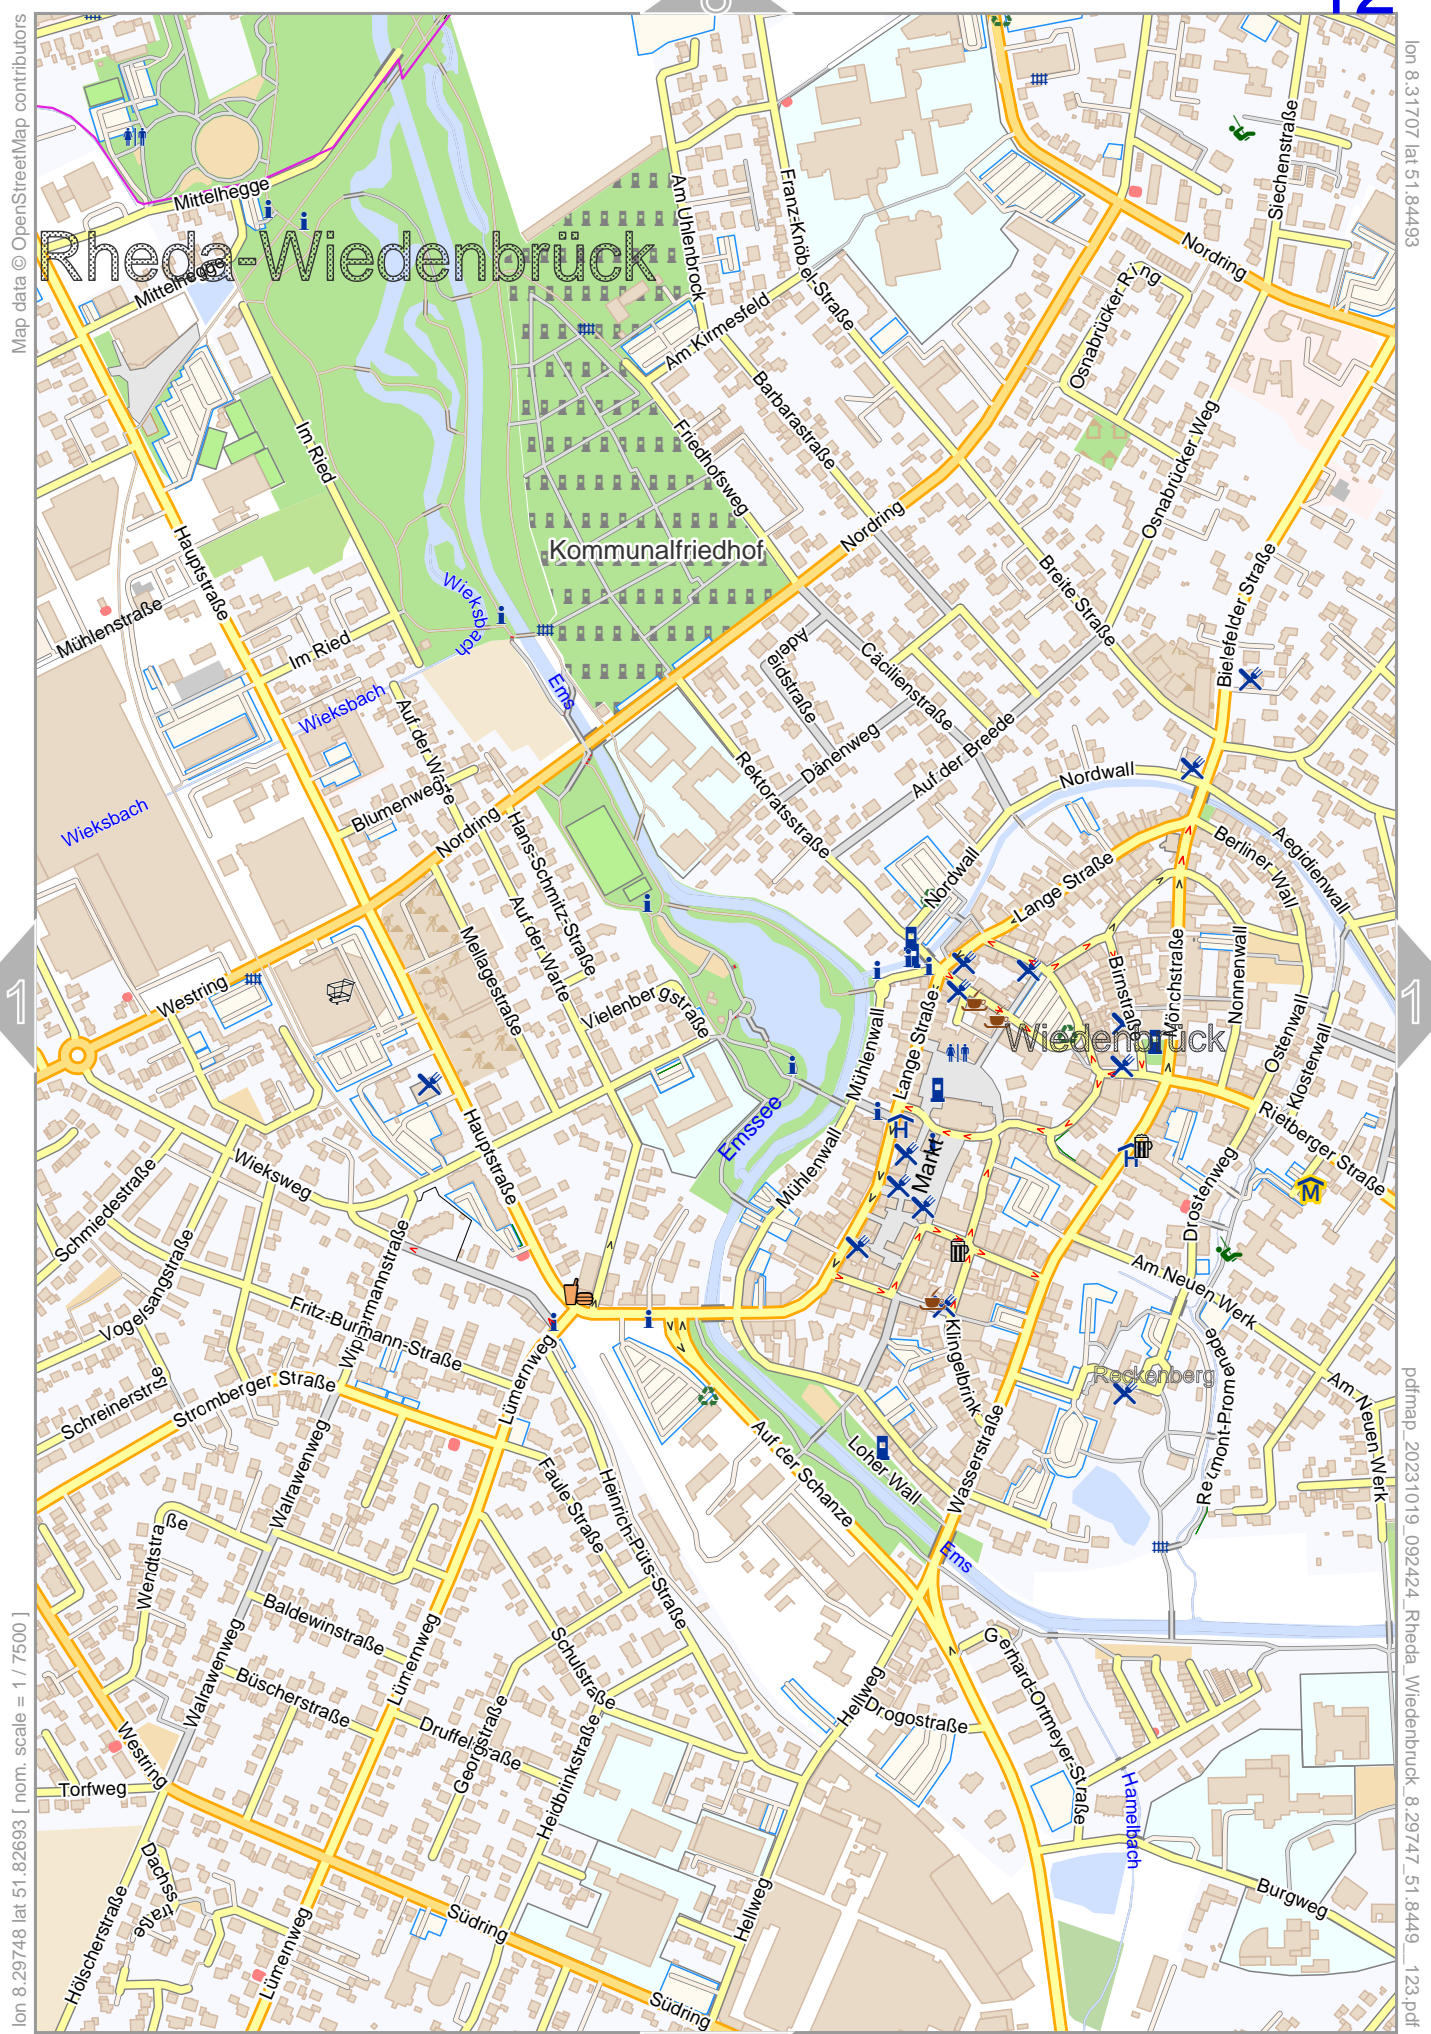

Rheda-Wiedenbrück

Map data © OpenStreetMap contributors

lon 8.33666 lat 51.86292

lon 8.31707 lat 51.84493 [nom. scale = 1 / 7500]

pdfmap_20231019_092424_Rheda_Wiedenbrück_8.29747_51.8449_123.pdf

0 100 m 300 m

Rheda-Wiedenbrück

6

10

Map data © OpenStreetMap contributors

lon 8.27789 lat 51.84493

lon 8.25830 lat 51.82693 | nom. scale = 1 / 7500

pdfmap_20231019_092424_Rheda_Wiedenbrück_8.29747_51.8449_123.pdf

0 100 m 300 m

14

Rheda-Wiedenbrück

11

Map data © OpenStreetMap contributors

lon 8.29748 lat 51.84493

[lon 8.27789 lat 51.82693 | nom. scale = 1 / 7500]

pdfmap_20231019_092424_Rheda_Wiedenbrück_8.29747_51.8449_123.pdf

0 100 m 300 m

15

Rheda-Wiedenbrück

Map data © OpenStreetMap contributors

lon 8.31707 lat 51.84493

lon 8.29748 lat 51.82693 [nom. scale = 1 / 7500]

pdfmap_20231019_092424_Rheda_Wiedenbrück_8.29747_51.8449_123.pdf

0 100 m 300 m