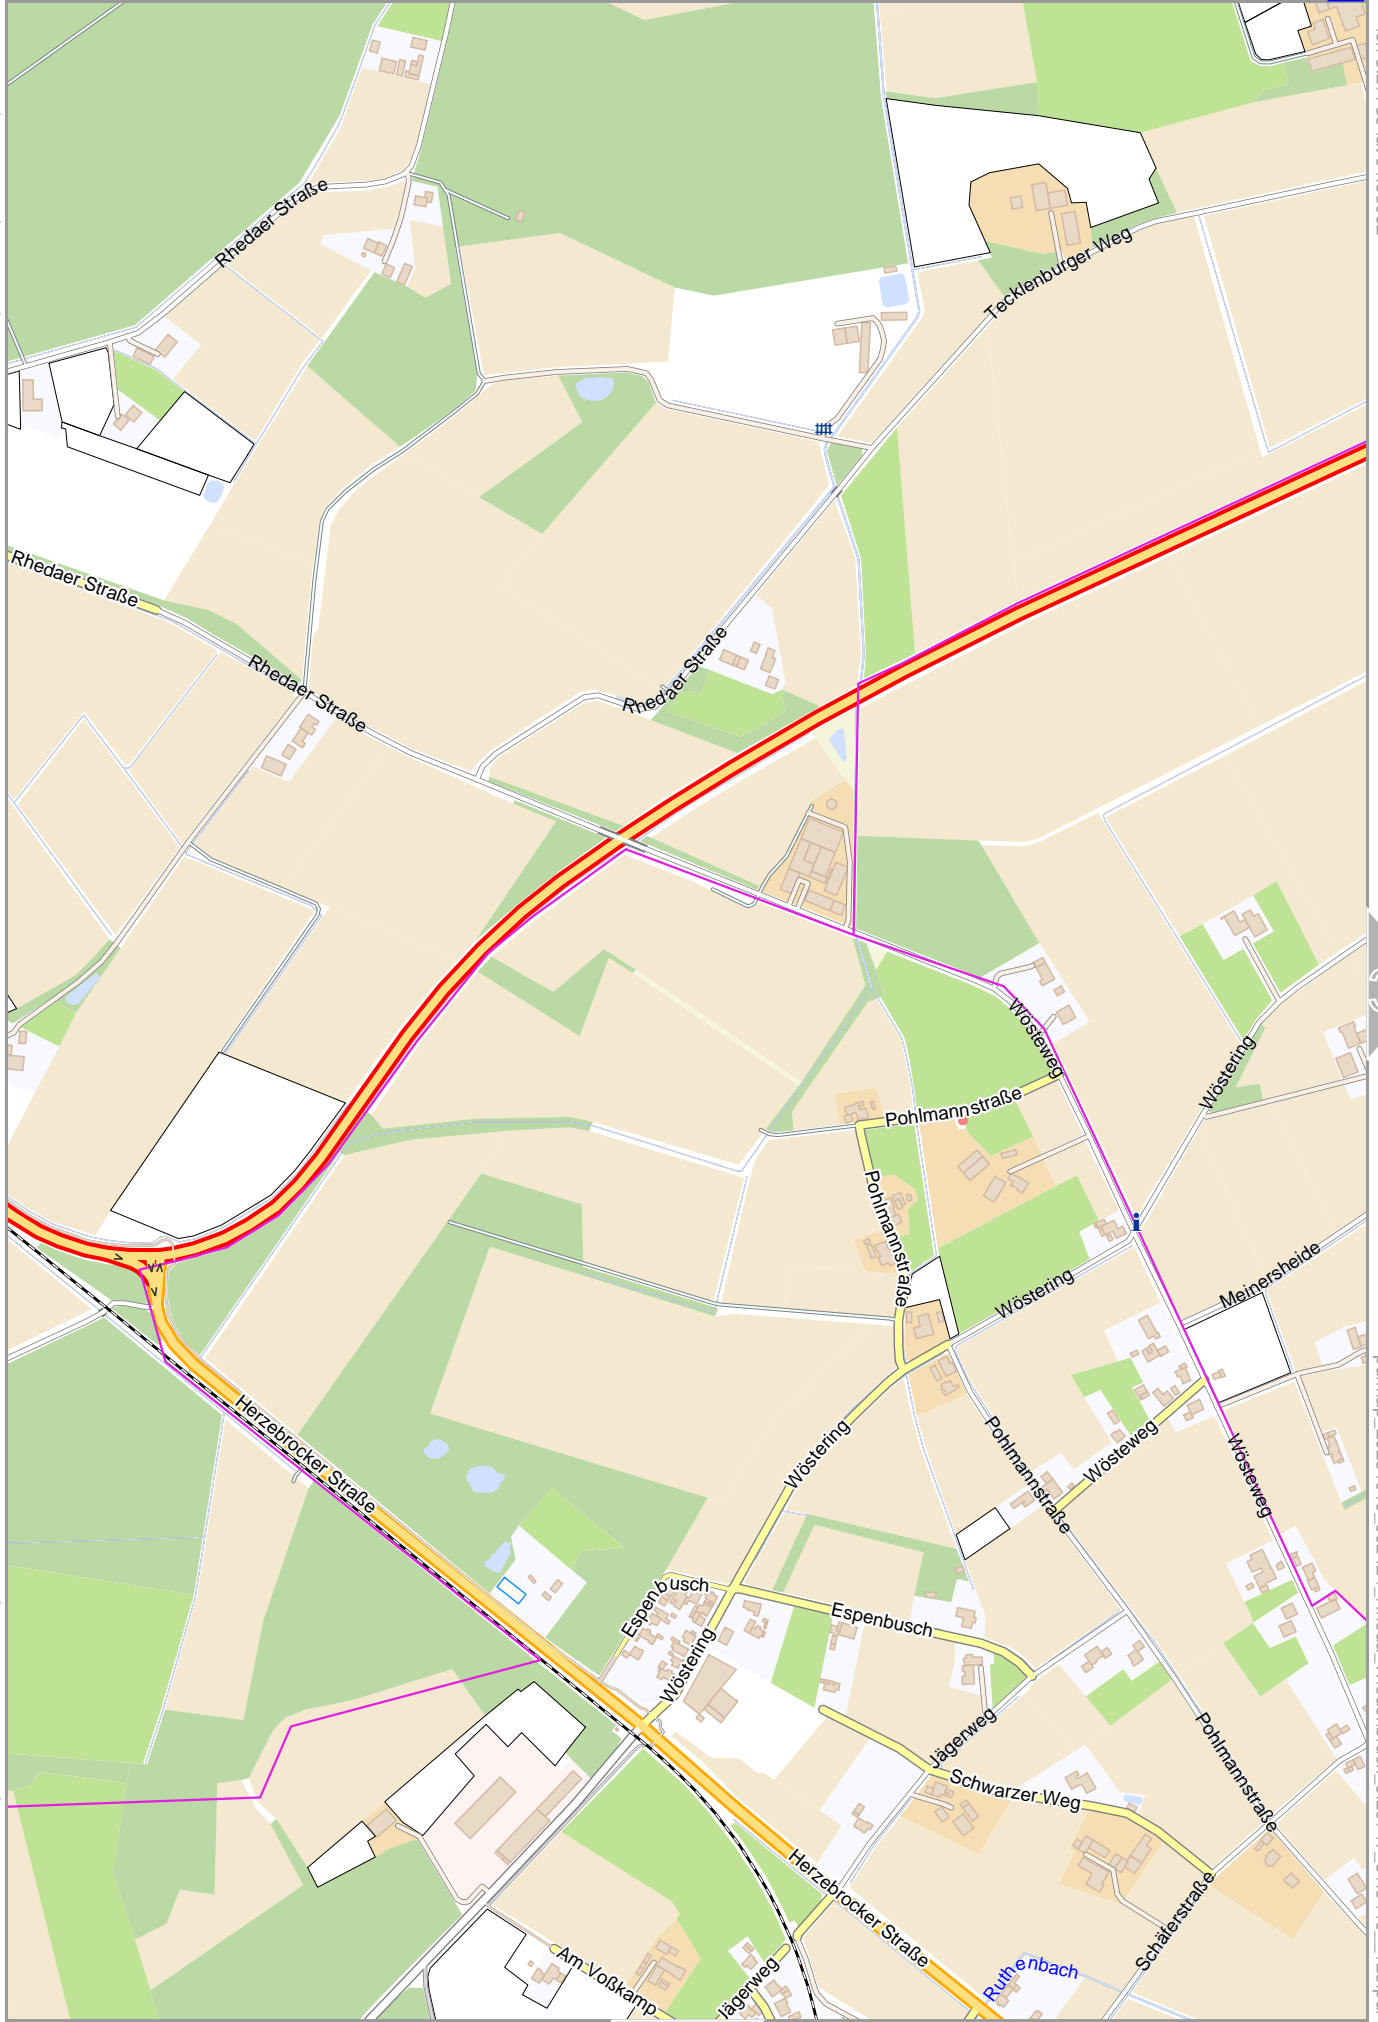

Rheda-Wiedenbrück

Map data © OpenStreetMap contributors

lon 8.27789 lat 51.88092

lon 8.25830 lat 51.86292 | nom. scale = 1 / 7500

pdfmap_20231019_092424_Rheda_Wiedenbrück_8.29747_51.8449_123.pdf

0 100 m 300 m

Rheda-Wiedenbrück

Map data © OpenStreetMap contributors

lon 8.29748 lat 51.89092

lon 8.27789 lat 51.86292 [nom. scale = 1 / 7500]

pdfmap_20231019_092424_Rheda_Wiedenbrück_8.29747_51.8449_123.pdf

0 100 m 300 m

Rheda-Wiedenbrück

Map data © OpenStreetMap contributors

lon 8.31707 lat 51.89092

lon 8.29748 lat 51.86292 | nom. scale = 1 / 7500

pdfmap_20231019_092424_Rheda_Wiedenbrück_8.29747_51.8449_123.pdf

0 100 m 300 m

Rheda-Wiedenbrück

Map data © OpenStreetMap contributors

lon 8.33666 lat 51.89092

lon 8.31707 lat 51.86292 | nom. scale = 1 / 7500

pdfmap_20231019_092424_Rheda_Wiedenbrück_8.29747_51.8449_123.pdf

0 100 m 300 m