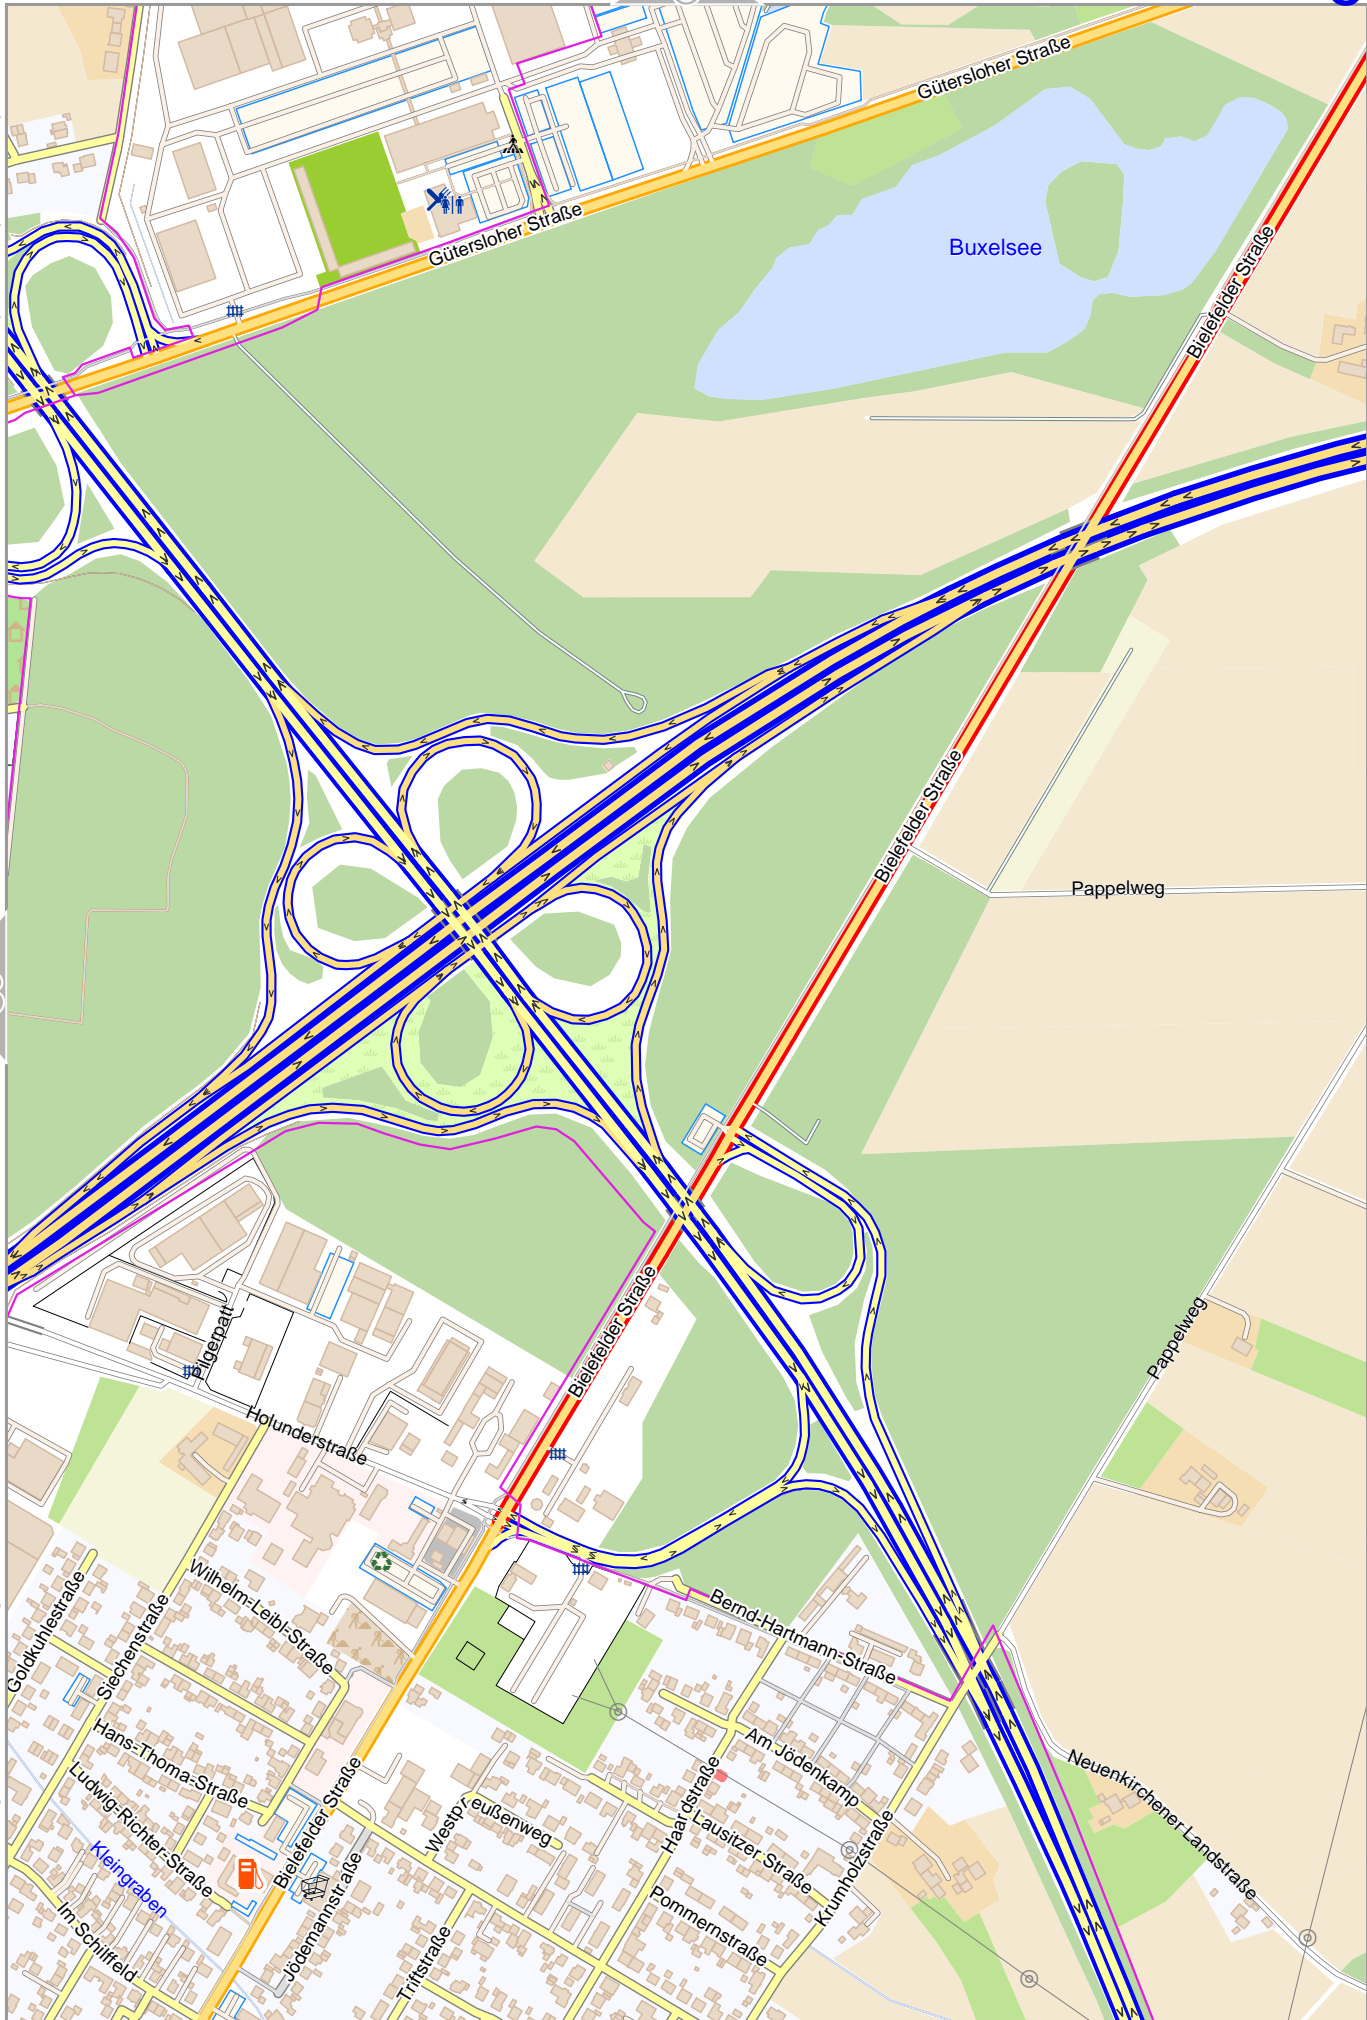

Rheda-Wiedenbrück

Map data © OpenStreetMap contributors

lon 8.33666 lat 51.86292

lon 8.31707 lat 51.84493 [nom. scale = 1 / 7500]

pdfmap_20231019_092424_Rheda_Wiedenbrück_8.29747_51.8449_123.pdf

0 100 m 300 m