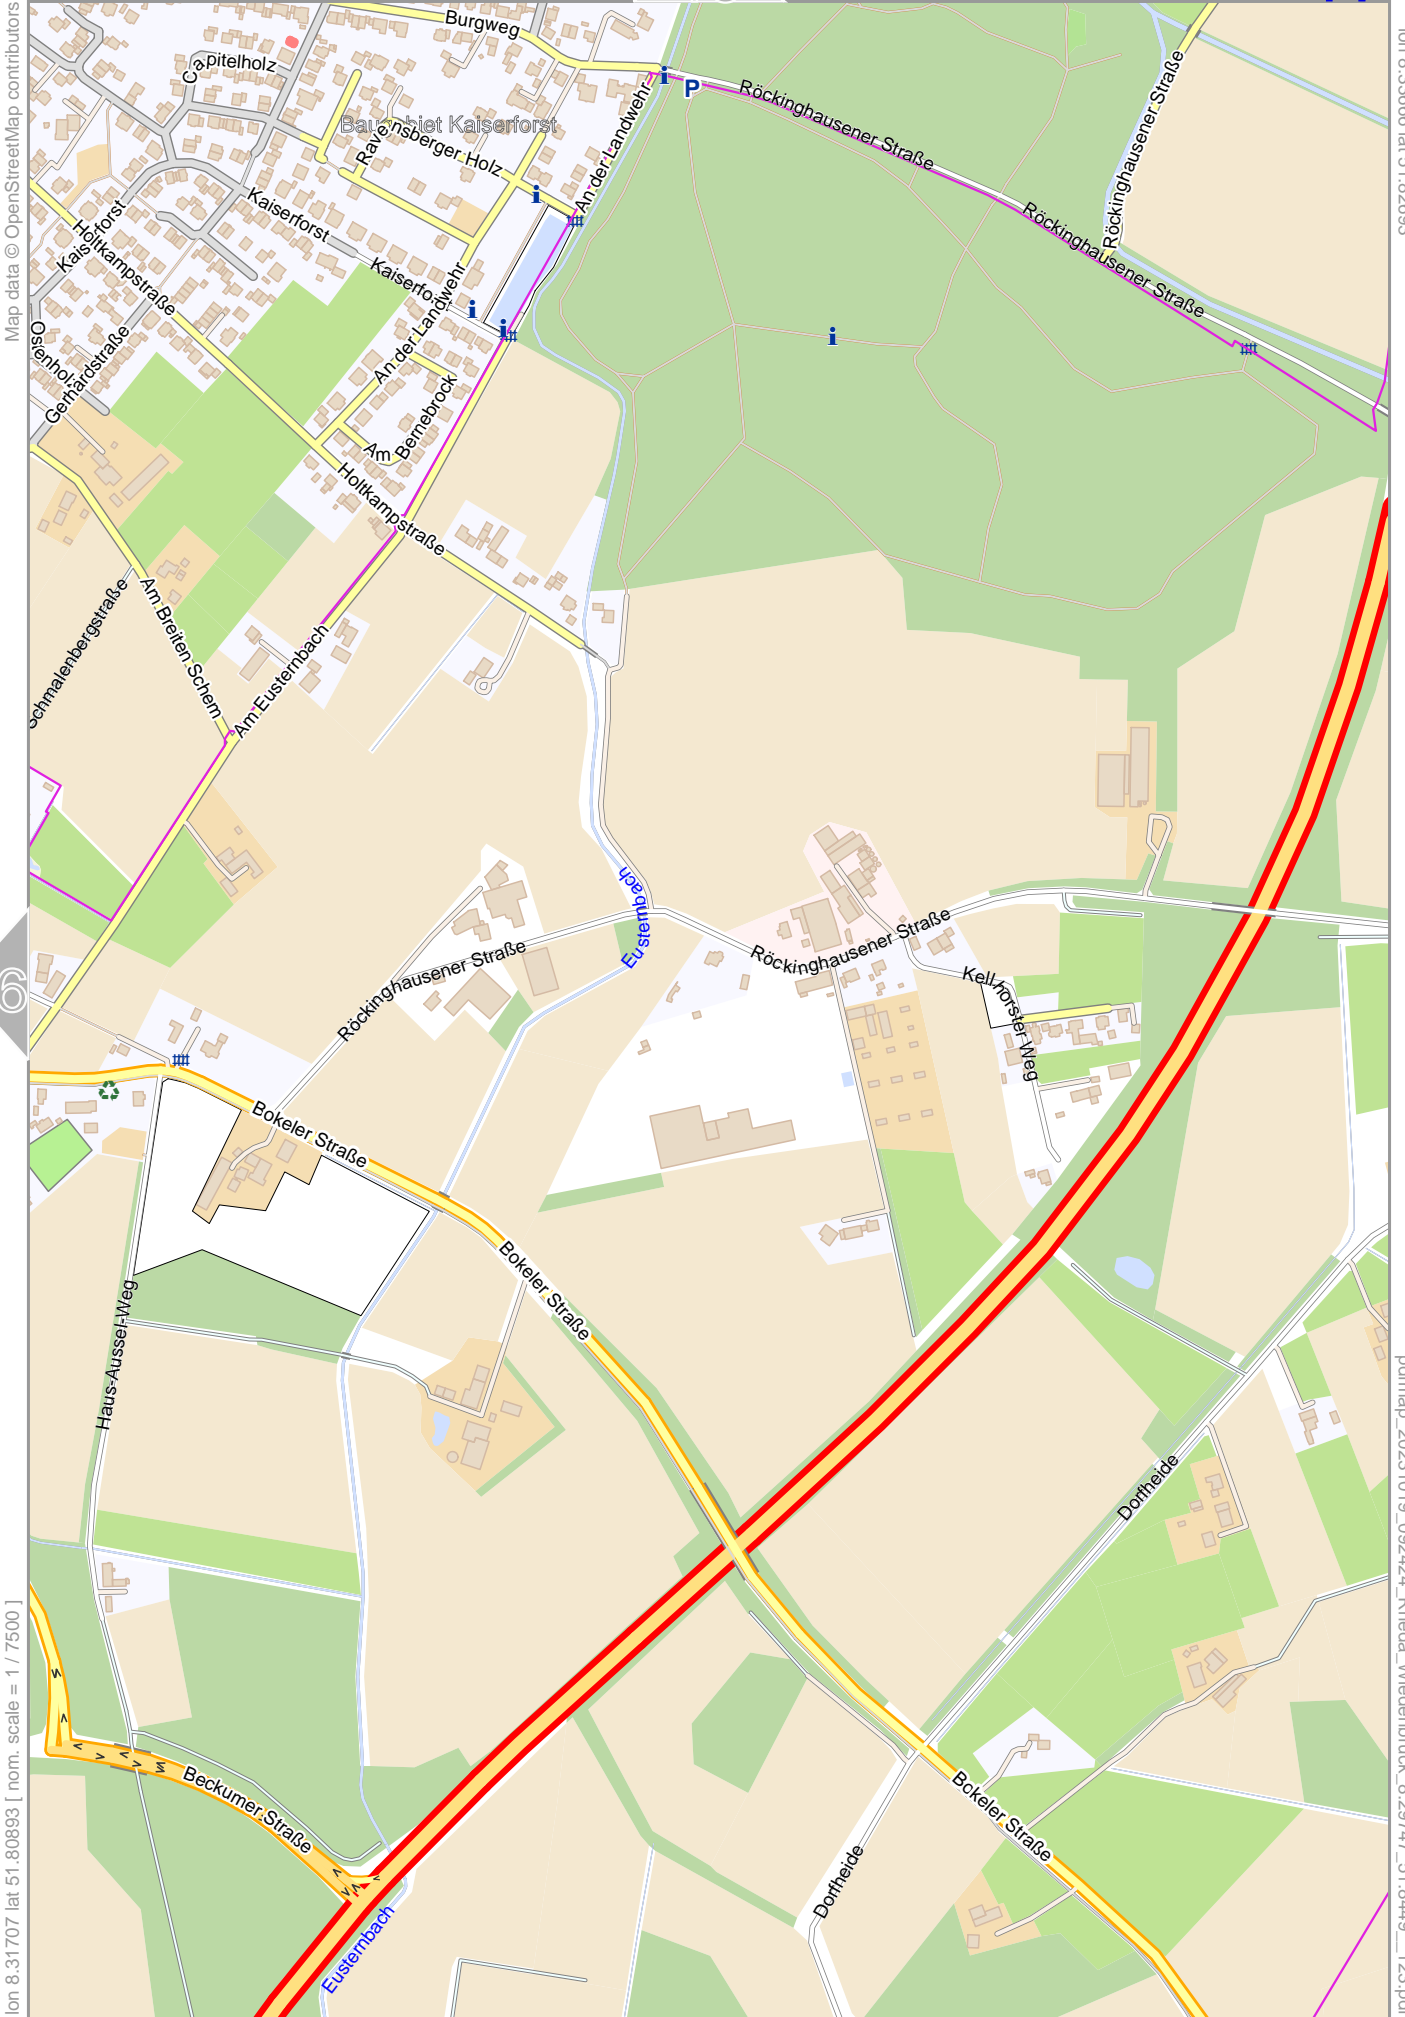

Rheda-Wiedenbrück

Map data © OpenStreetMap contributors

lon 8.33666 lat 51.82693

lon 8.31707 lat 51.80693 | nom. scale = 1 / 7500

pdfmap_20231019_092424_Rheda_Wiedenbrück_8.29747_51.8449_123.pdf

0 100 m 300 m