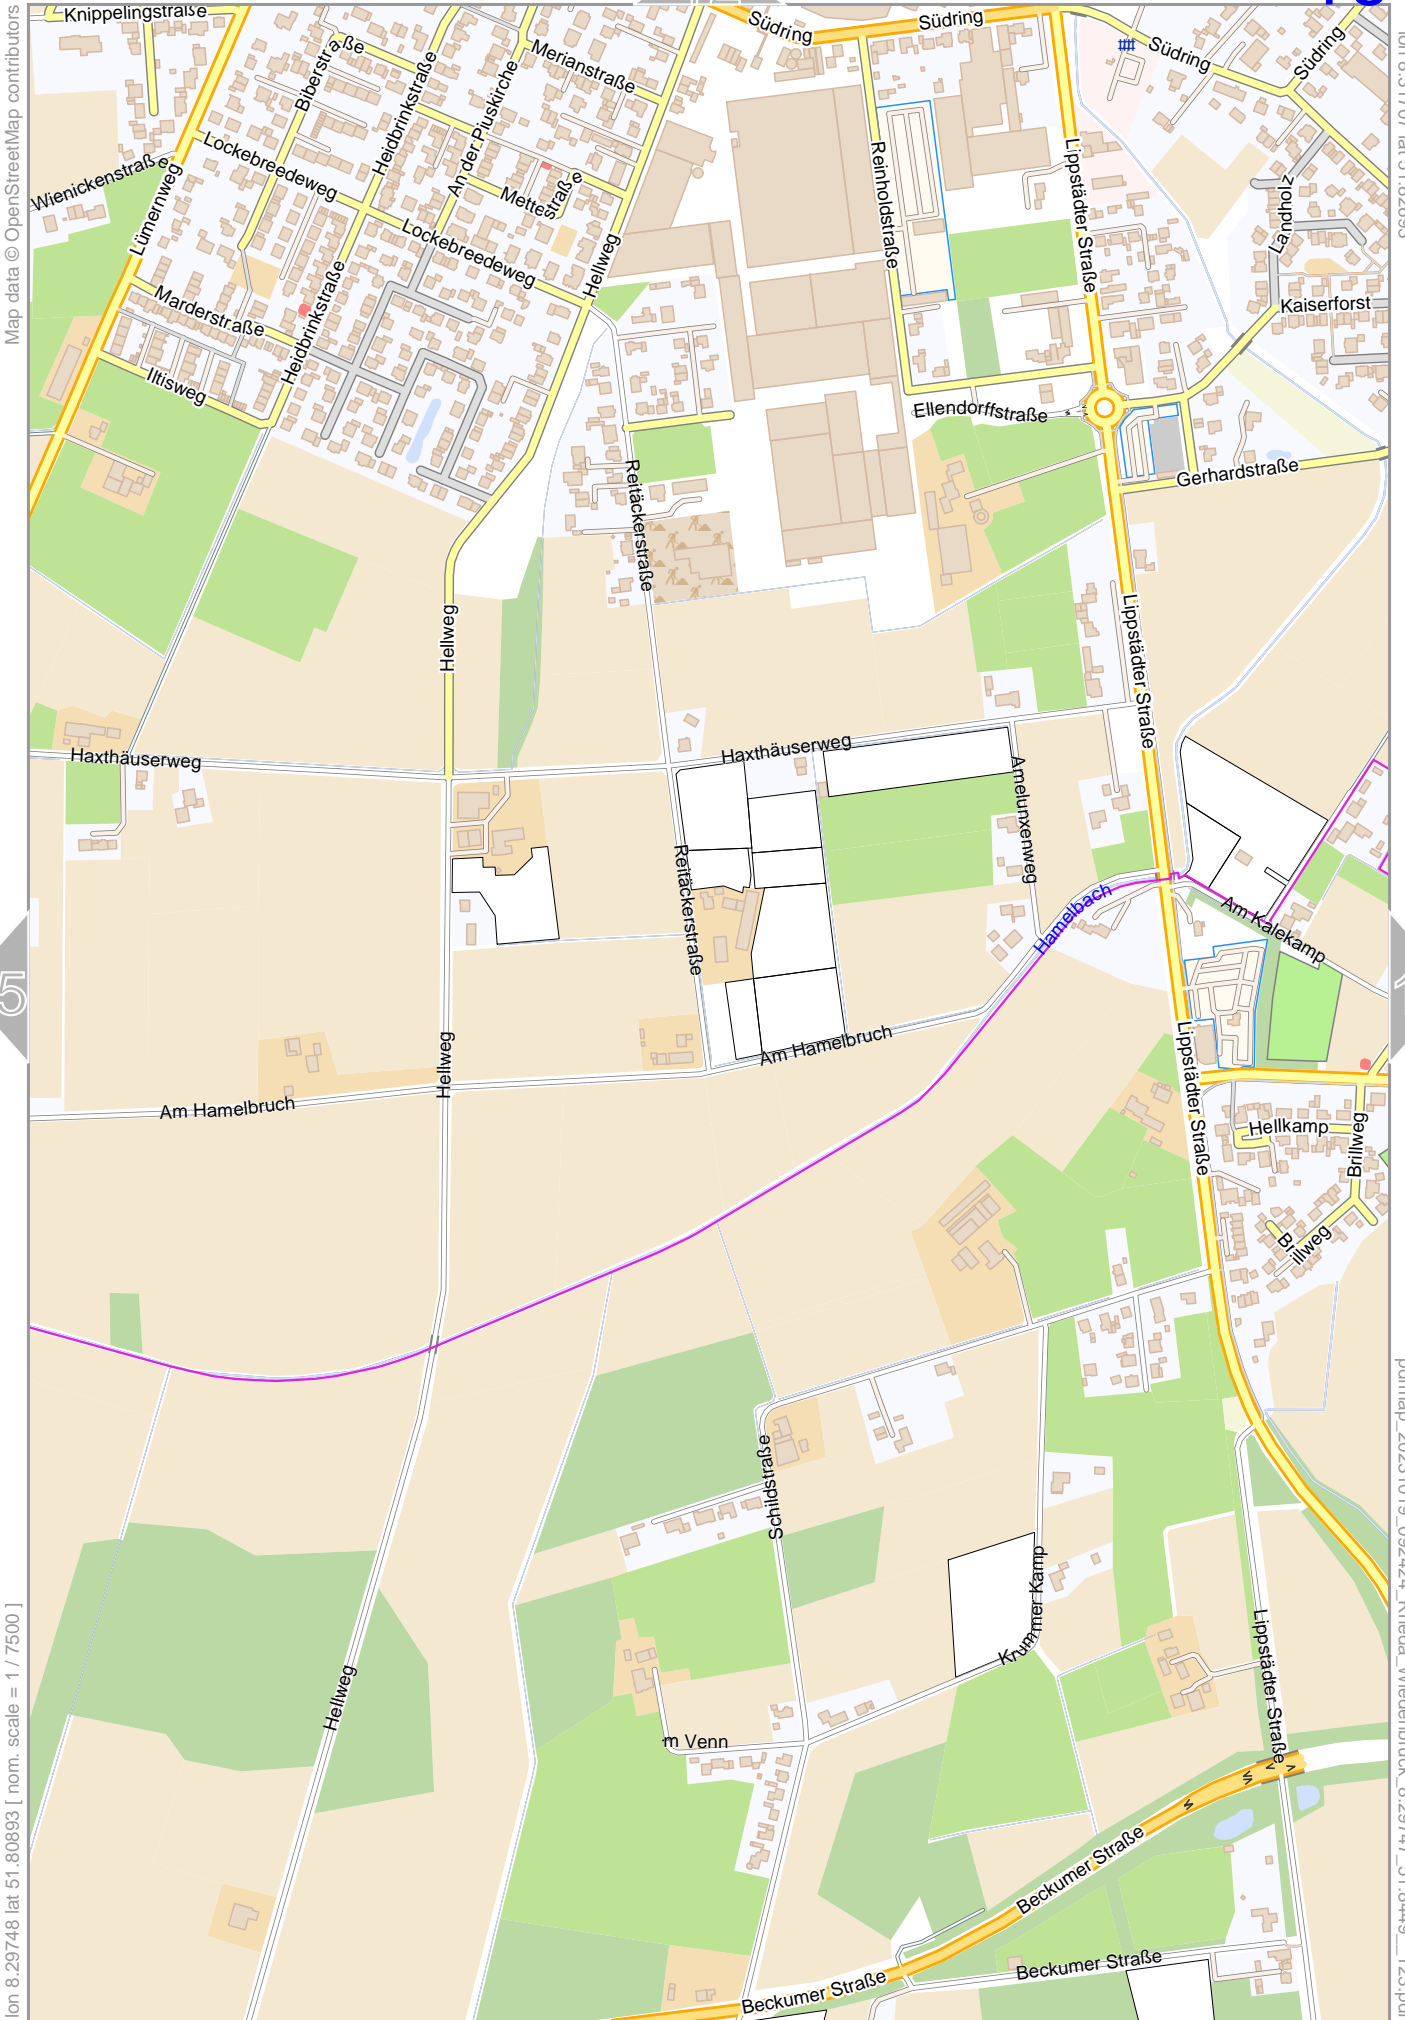

Rheda-Wiedenbrück

Map data © OpenStreetMap contributors

lon 8.29748 lat 51.89092

lon 8.27789 lat 51.86292 [nom. scale = 1 / 7500]

pdfmap_20231019_092424_Rheda_Wiedenbrück_8.29747_51.8449_123.pdf

0 100 m 300 m

17

Map data © OpenStreetMap contributors

lon 8.27789 lat 51.82693

lon 8.25830 lat 51.80693 | nom. scale = 1 / 7500

pdfmap_20231019_092424_Rheda_Wiedenbrück_8.29747_51.8449_123.pdf

0 100 m 300 m

Rheda-Wiedenbrück

Map data © OpenStreetMap contributors

lon 8.29748 lat 51.82693

14

16

lon 8.27789 lat 51.80693 | nom. scale = 1 / 7500

pdfmap_20231019_092424_Rheda-Wiedenbrück_8.29747_51.8449_123.pdf

Rheda-Wiedenbrück

Map data © OpenStreetMap contributors