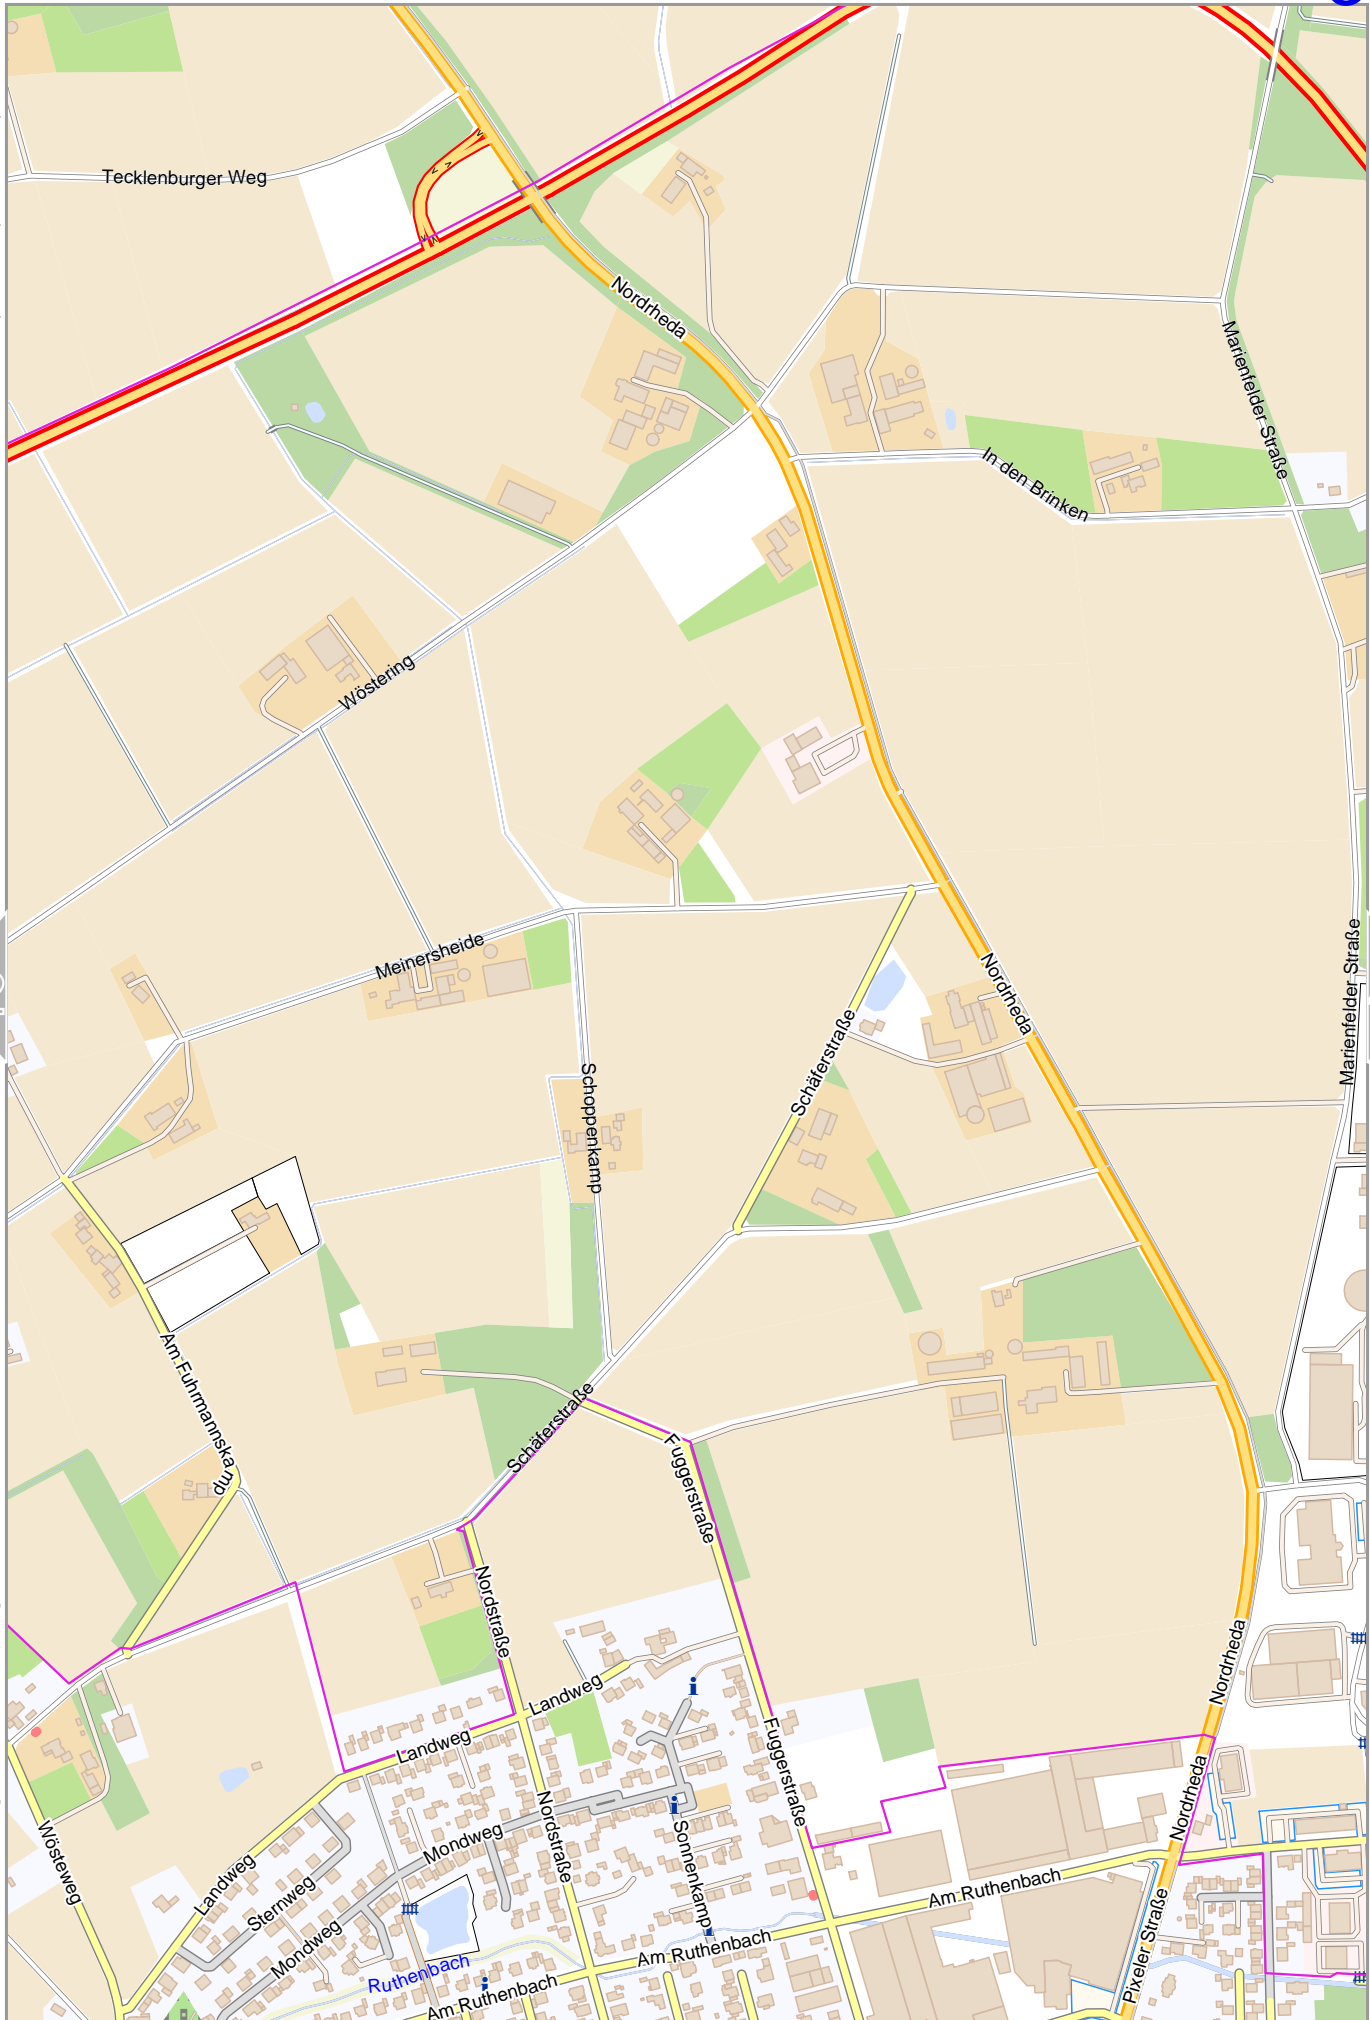

Rheda-Wiedenbrück

Map data © OpenStreetMap contributors

lon 8.27789 lat 51.88092

lon 8.25830 lat 51.86292 | nom. scale = 1 / 7500

pdfmap_20231019_092424_Rheda_Wiedenbrück_8.29747_51.8449_123.pdf

0 100 m 300 m

Rheda-Wiedenbrück

Map data © OpenStreetMap contributors

lon 8.29748 lat 51.89092

lon 8.27789 lat 51.86292 [nom. scale = 1 / 7500]

pdfmap_20231019_092424_Rheda_Wiedenbrück_8.29747_51.8449_123.pdf

0 100 m 300 m

Rheda-Wiedenbrück

Map data © OpenStreetMap contributors

lon 8.31707 lat 51.89092

lon 8.29748 lat 51.86292 | nom. scale = 1 / 7500

pdfmap_20231019_092424_Rheda_Wiedenbrück_8.29747_51.8449_123.pdf

0 100 m 300 m

Rheda-Wiedenbrück

Map data © OpenStreetMap contributors

lon 8.33666 lat 51.89092

lon 8.31707 lat 51.86292 | nom. scale = 1 / 7500

pdfmap_20231019_092424_Rheda_Wiedenbrück_8.29747_51.8449_123.pdf

0 100 m 300 m