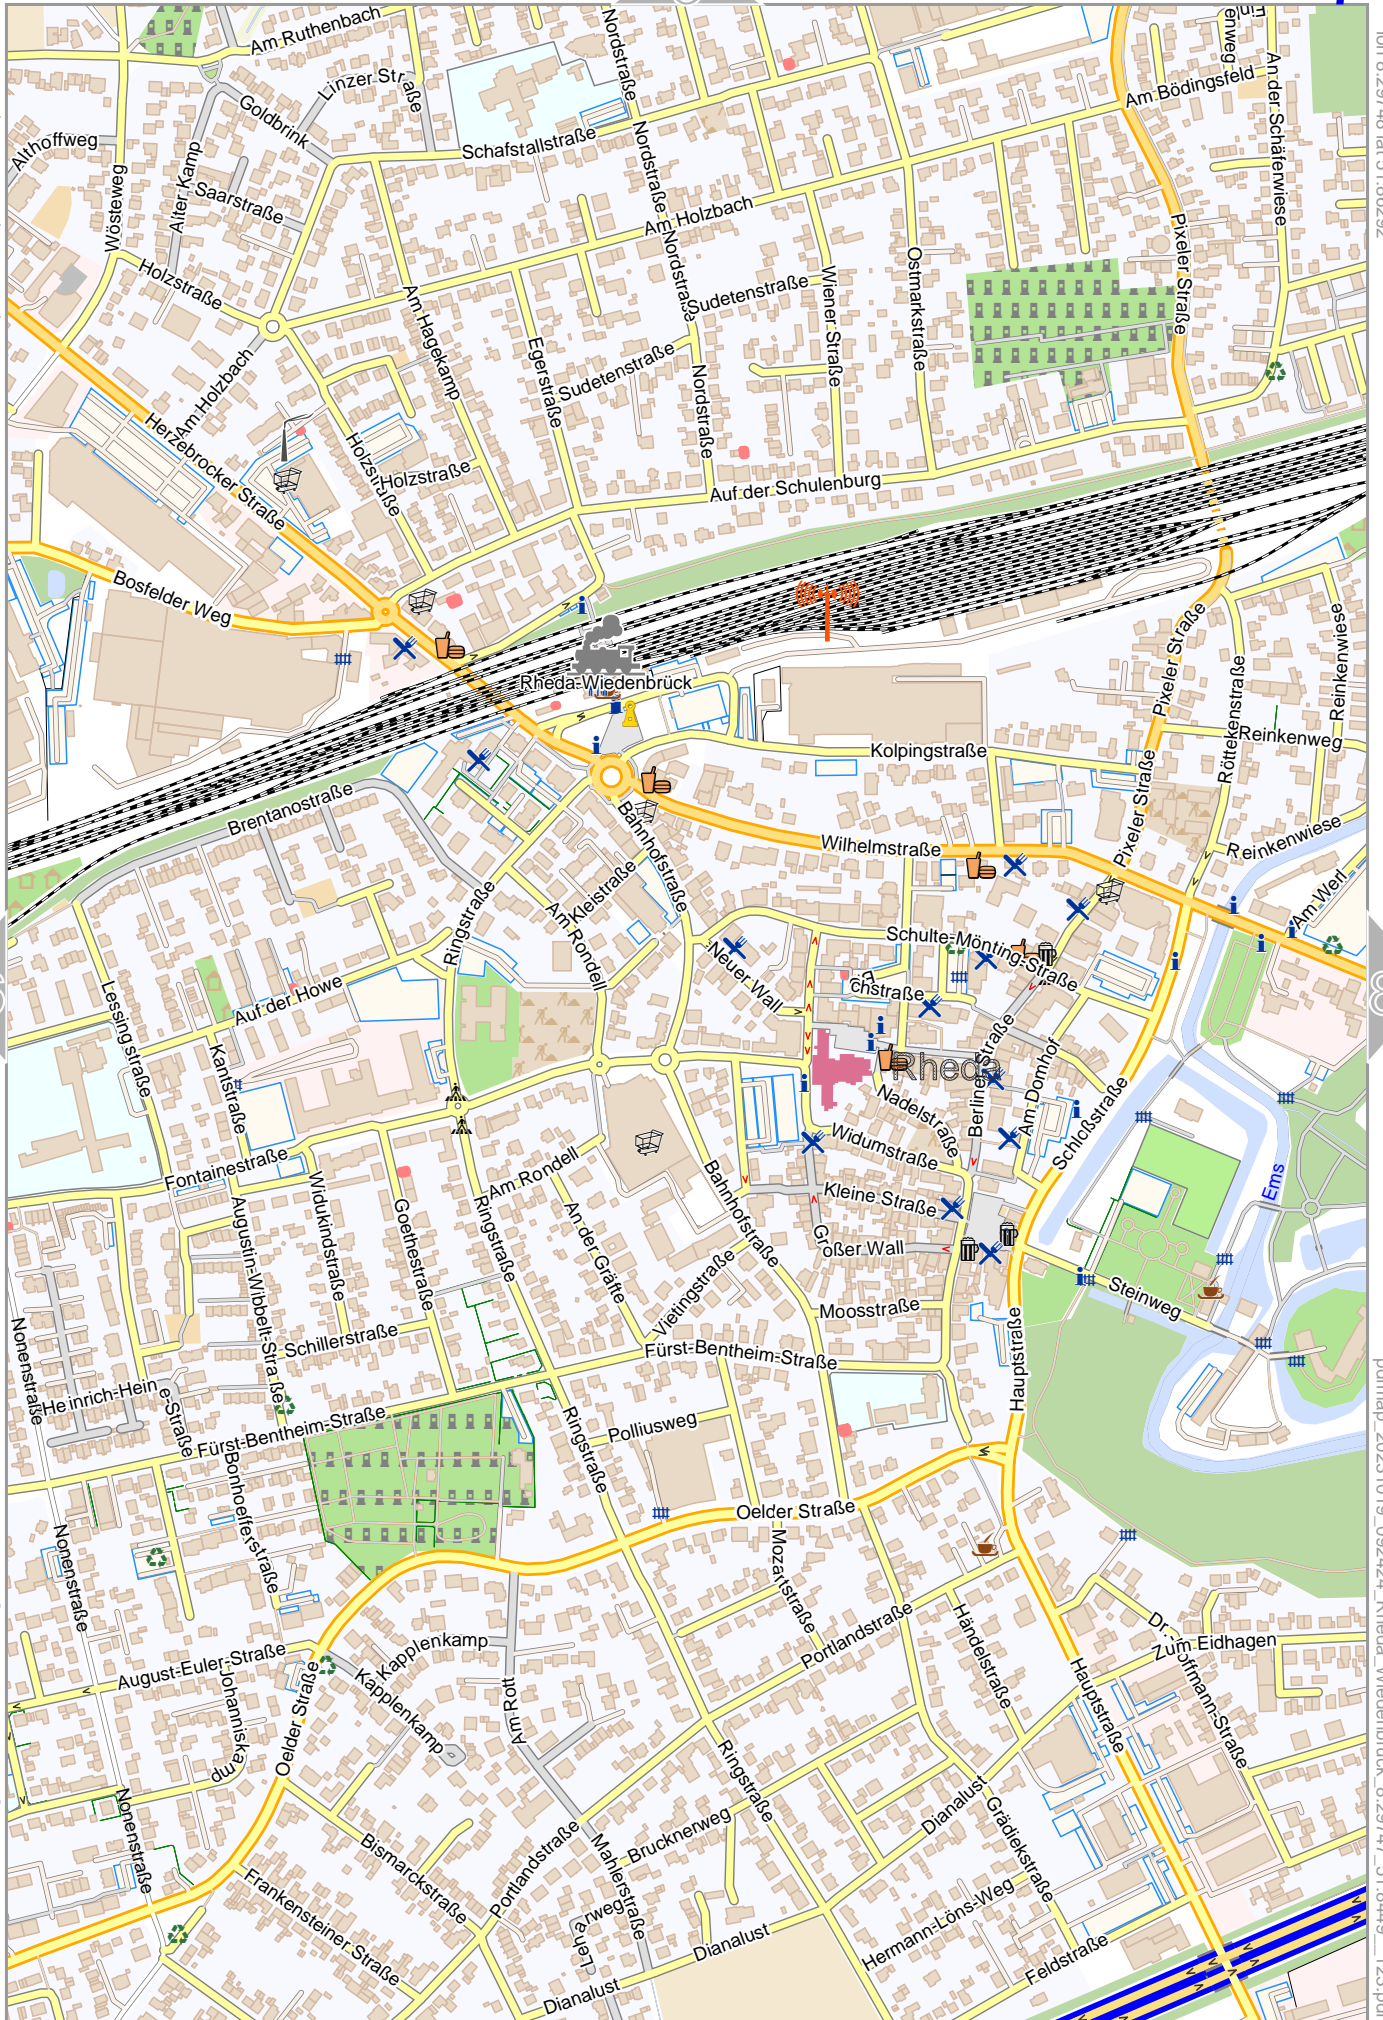

Rheda-Wiedenbrück

Map data © OpenStreetMap contributors

lon 8.33666 lat 51.89092

lon 8.31707 lat 51.86292 | nom. scale = 1 / 7500

pdfmap_20231019_092424_Rheda_Wiedenbrück_8.29747_51.8449_123.pdf

0 100 m 300 m

www.milvusmap.eu

Rheda-Wiedenbrück

Map data © OpenStreetMap contributors

lon 8.27789 lat 51.86292

lon 8.25830 lat 51.84493 | nom. scale = 1 / 7500

pdfmap_20231019_092424_Rheda_Wiedenbrück_8.29747_51.8449_123.pdf

0 100 m 300 m

Rheda-Wiedenbrück

Map data © OpenStreetMap contributors

lon 8.29748 lat 51.86292

lon 8.27789 lat 51.84493 | nom. scale = 1 / 7500

pdfmap_20231019_092424_Rheda_Wiedenbrück_8.29747_51.8449_123.pdf

Rheda-Wiedenbrück

Map data © OpenStreetMap contributors

lon 8.31707 lat 51.86292

lon 8.29748 lat 51.84493 [nom. scale = 1 / 7500]

pdfmap_20231019_092424_Rheda_Wiedenbrück_8.29747_51.8449_123.pdf

0 100 m 300 m