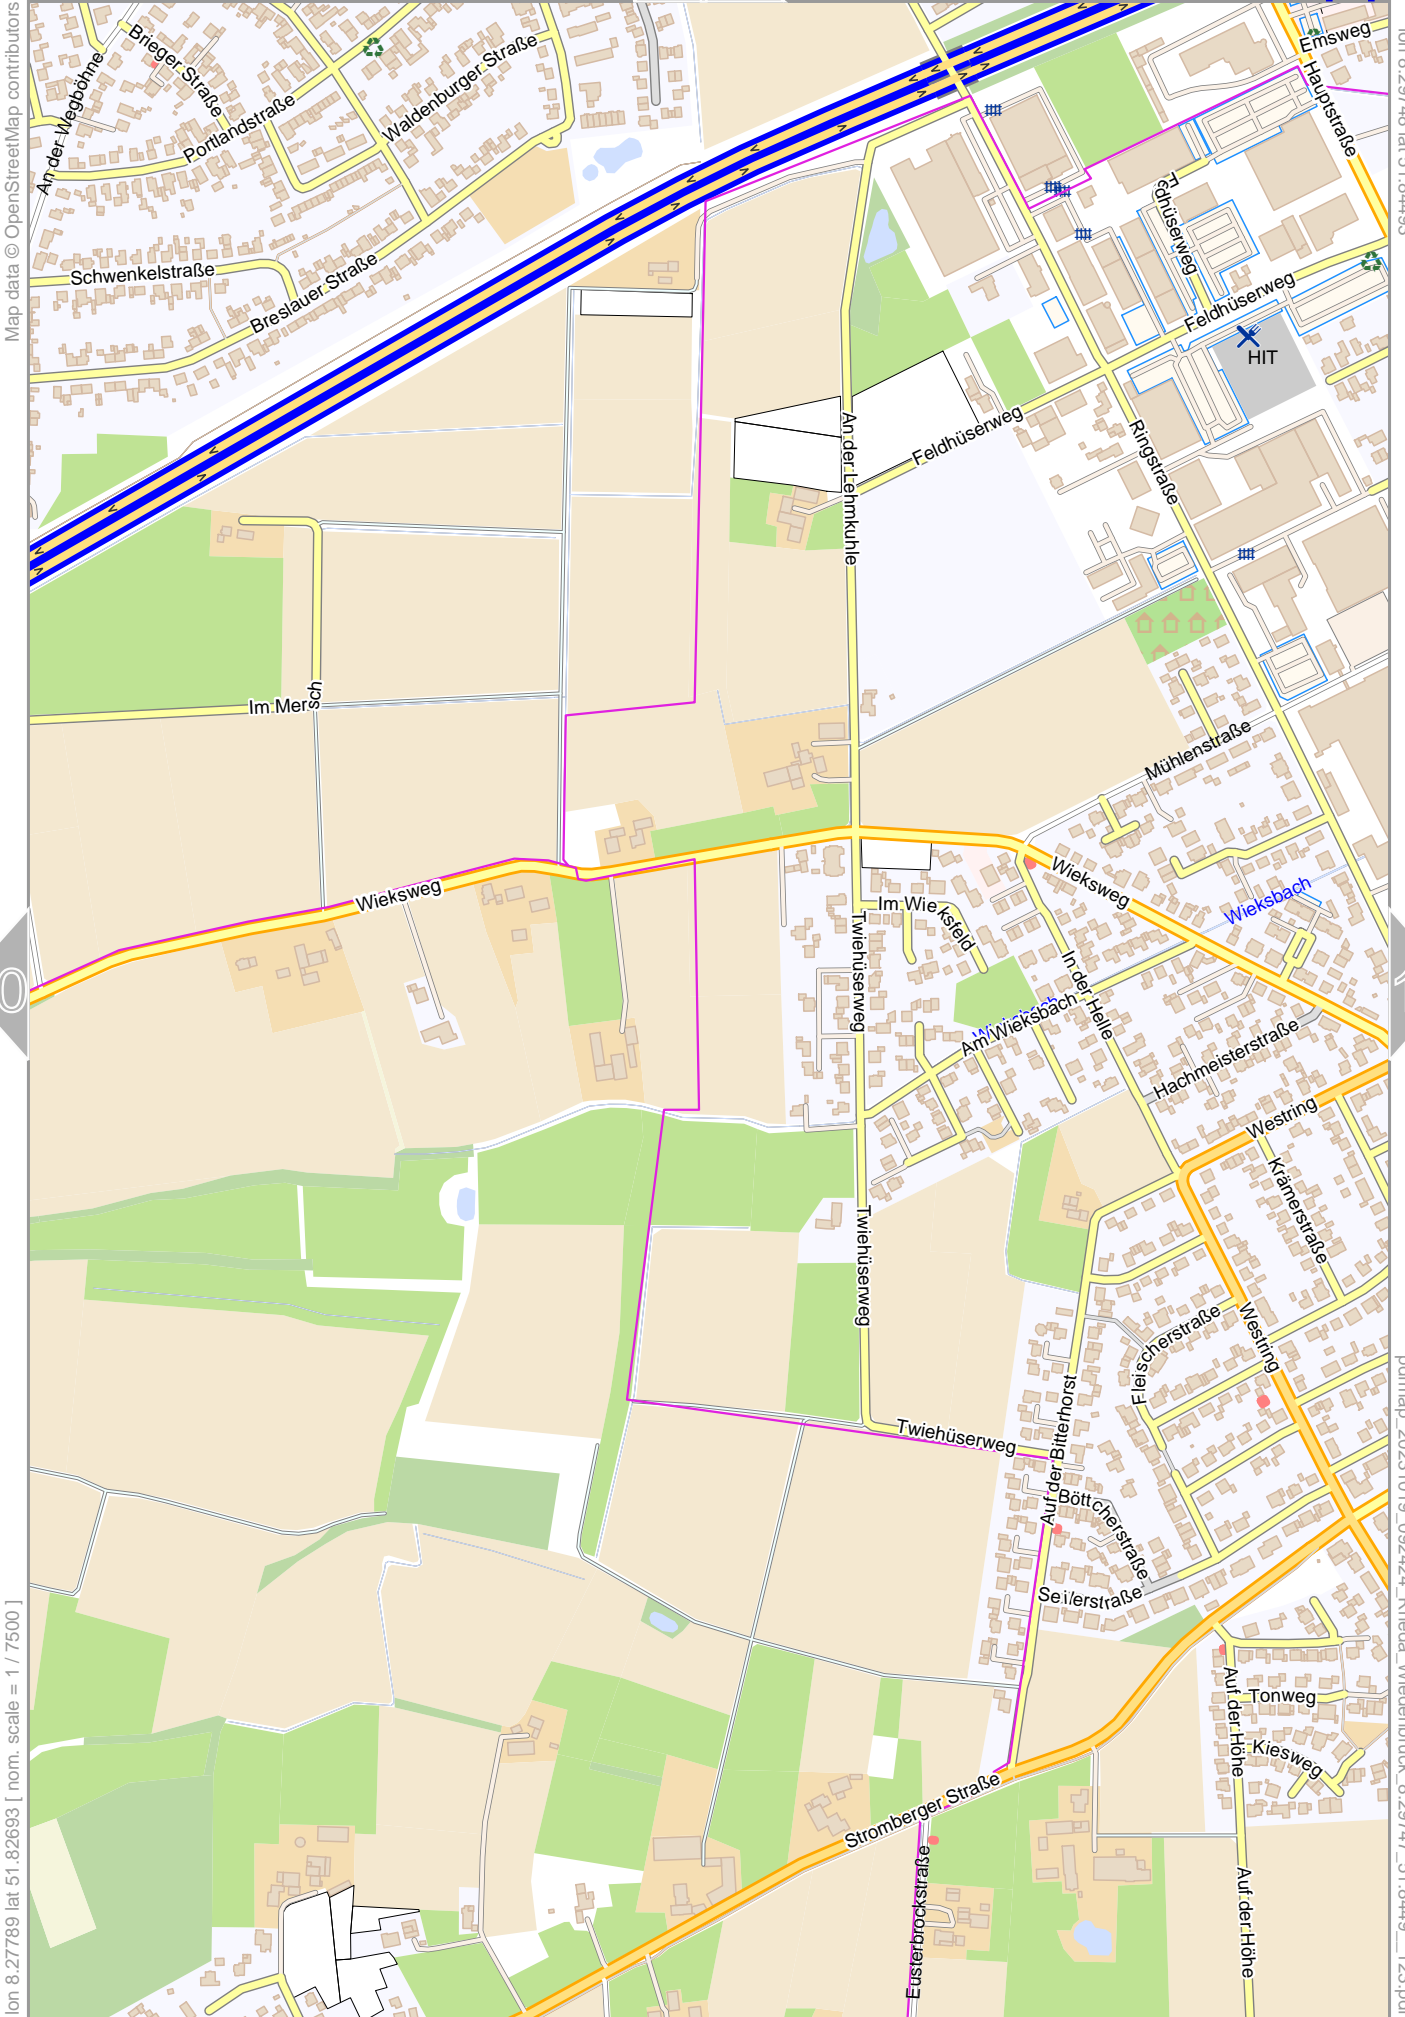

Rheda-Wiedenbrück

Map data © OpenStreetMap contributors

lon 8.31707 lat 51.86292

lon 8.29748 lat 51.84493 [nom. scale = 1 / 7500]

pdfmap_20231019_092424_Rheda_Wiedenbrück_8.29747_51.8449_123.pdf

0 100 m 300 m

Rheda-Wiedenbrück

Map data © OpenStreetMap contributors

lon 8.33666 lat 51.86292

lon 8.31707 lat 51.84493 [nom. scale = 1 / 7500]

pdfmap_20231019_092424_Rheda_Wiedenbrück_8.29747_51.8449_123.pdf

0 100 m 300 m

Rheda-Wiedenbrück

6

10

Map data © OpenStreetMap contributors

lon 8.27789 lat 51.84493

lon 8.25830 lat 51.82693 | nom. scale = 1 / 7500

pdfmap_20231019_092424_Rheda_Wiedenbrück_8.29747_51.8449_123.pdf

0 100 m 300 m

14

Rheda-Wiedenbrück

11

Map data © OpenStreetMap contributors

lon 8.29748 lat 51.84493

[lon 8.27789 lat 51.82693 | nom. scale = 1 / 7500]

pdfmap_20231019_092424_Rheda_Wiedenbrück_8.29747_51.8449_123.pdf

0 100 m 300 m