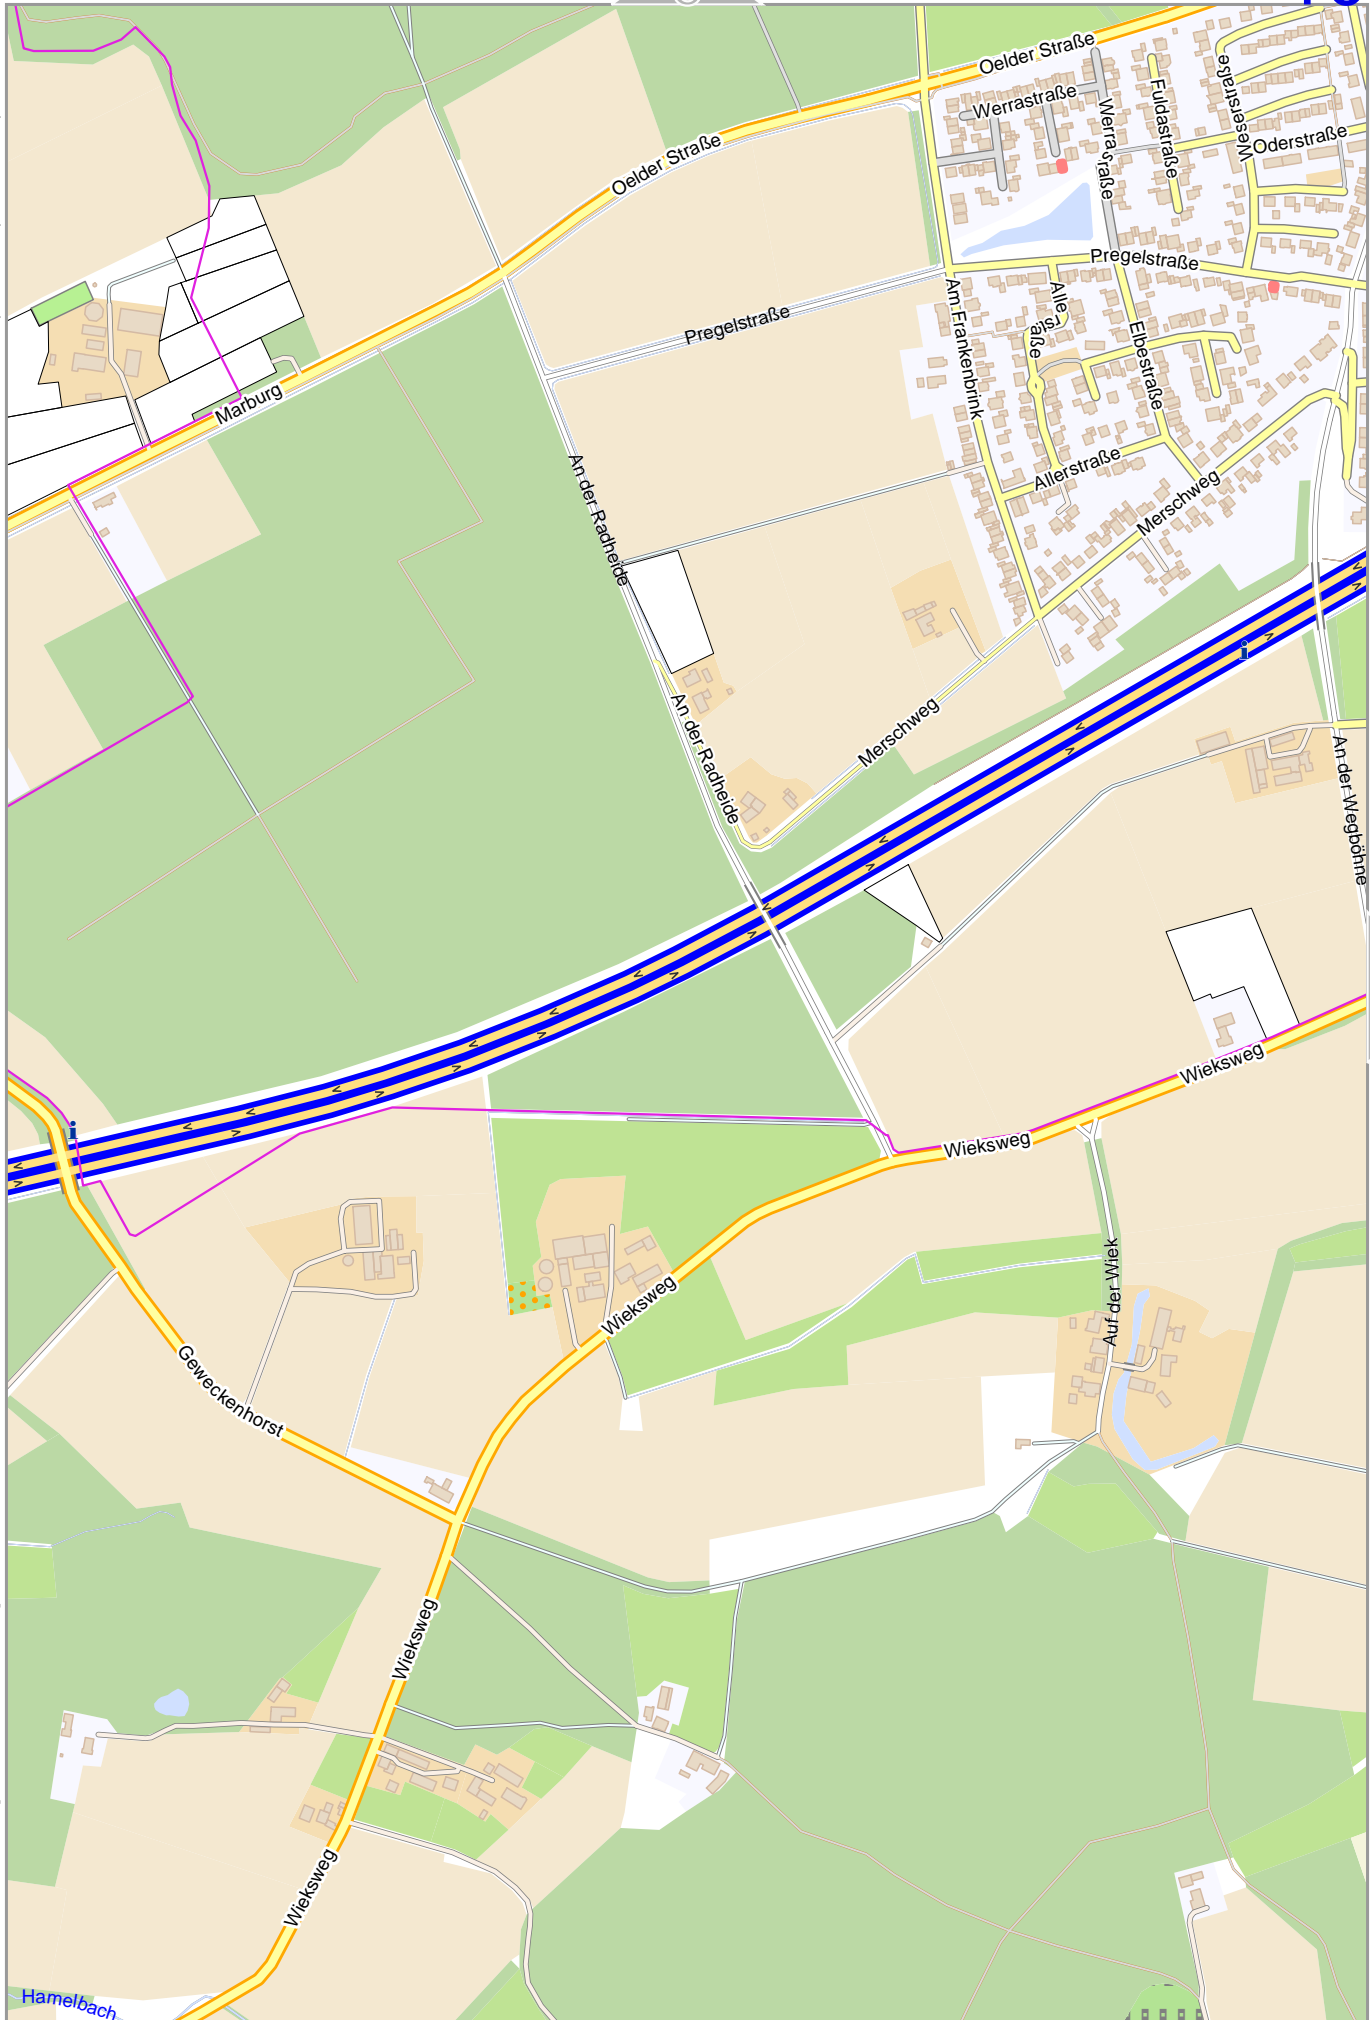

Rheda-Wiedenbrück

Map data © OpenStreetMap contributors

lon 8.31707 lat 51.86292

lon 8.29748 lat 51.84493 [nom. scale = 1 / 7500]

pdfmap_20231019_092424_Rheda_Wiedenbrück_8.29747_51.8449_123.pdf

0 100 m 300 m

Rheda-Wiedenbrück

Map data © OpenStreetMap contributors

lon 8.33666 lat 51.86292

lon 8.31707 lat 51.84493 [nom. scale = 1 / 7500]

pdfmap_20231019_092424_Rheda_Wiedenbrück_8.29747_51.8449_123.pdf

0 100 m 300 m

Rheda-Wiedenbrück

6

10

Map data © OpenStreetMap contributors

lon 8.27789 lat 51.84493

lon 8.25830 lat 51.82693 | nom. scale = 1 / 7500

pdfmap_20231019_092424_Rheda_Wiedenbrück_8.29747_51.8449_123.pdf

0 100 m 300 m