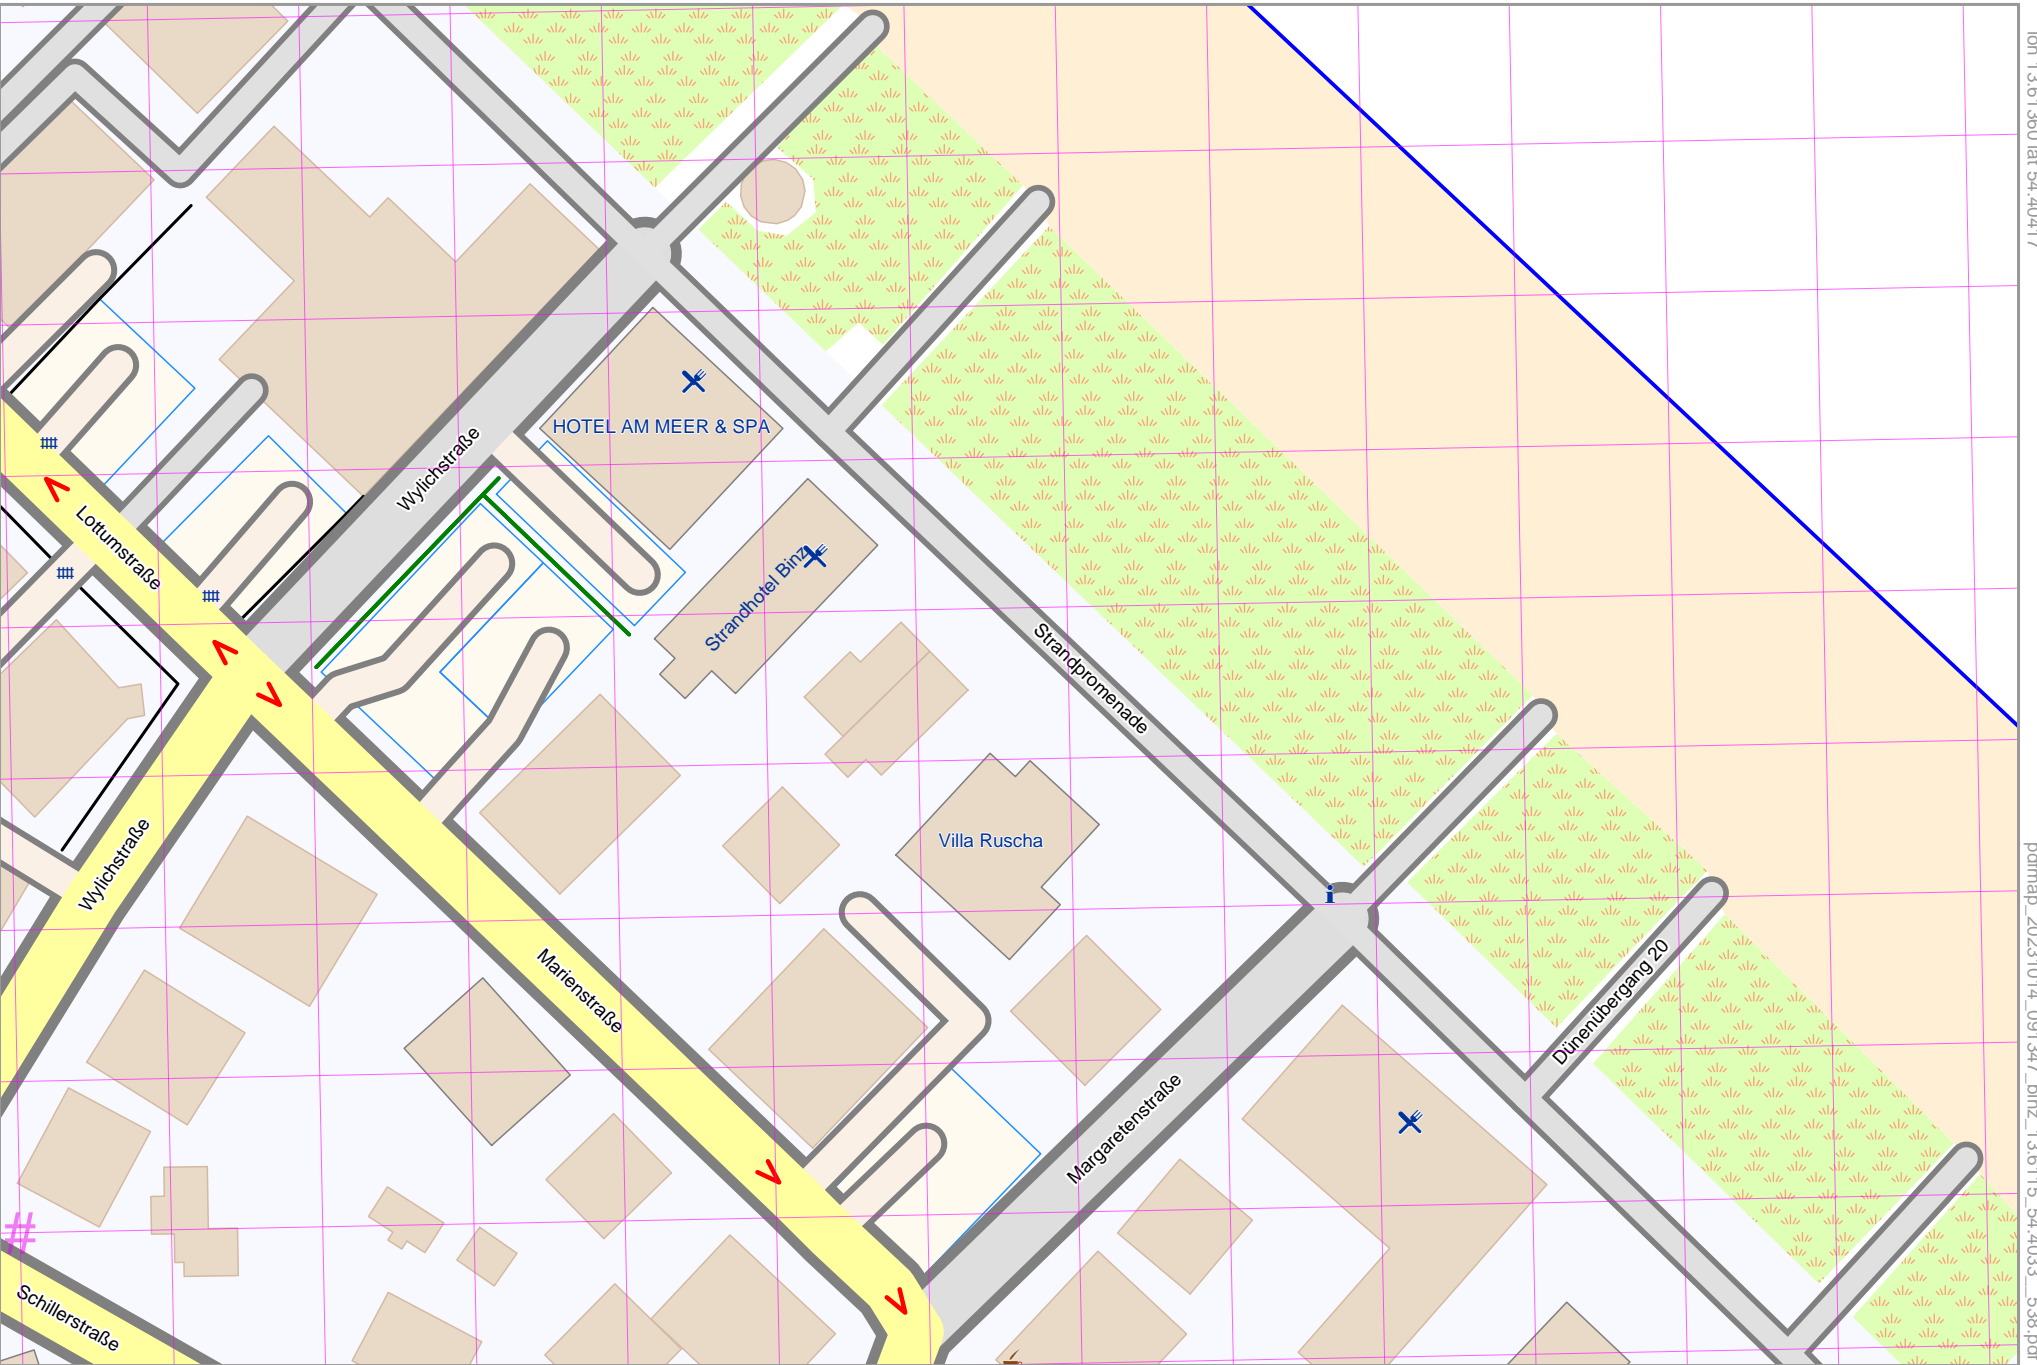

Map data © OpenStreetMap contributors

lon 13.60949 lat 54.40256 [ nom. scale = 1 / 1000 ]

# UTM: 33 U easting 409.74 km northing 6029.22 km  
UTM-Grid-width = 20m