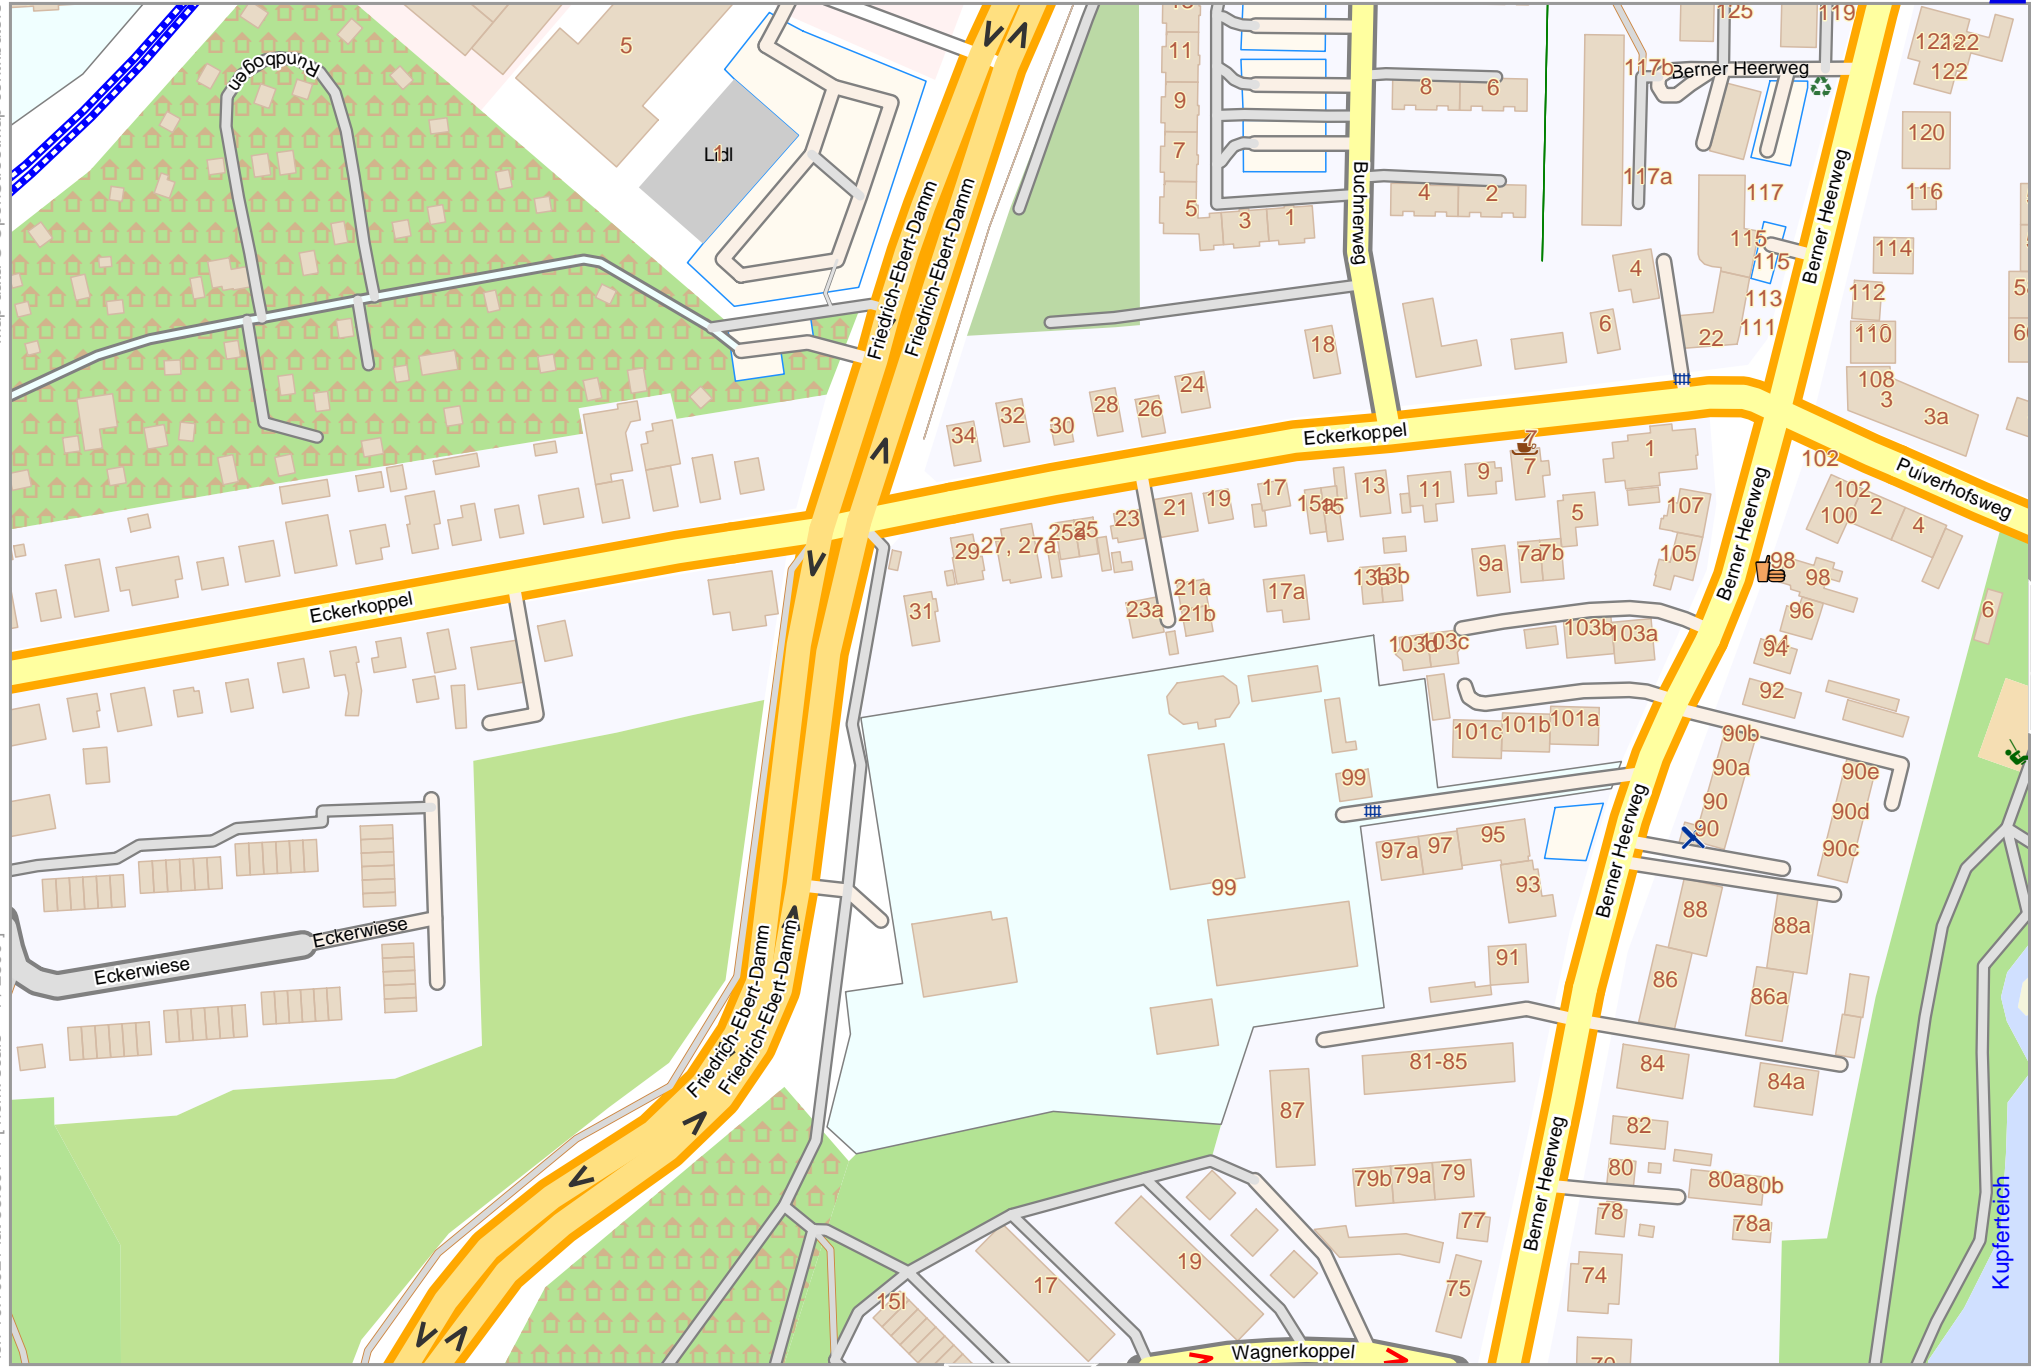

Luisenhof-Karte-5x8-5000

lon 10.12900 lat 53.60119

Map data © OpenStreetMap contributors

lon 10.10921 lat 53.58951
[nom. scale = 1 / 7500]

pdfmap_20231013_105926_Luisenhof_Karte_5x8_5000_10.1189_53.5952_466.pdf

Map data © OpenStreetMap contributors

lon 10.10921 lat 53.59714 [nom. scale = 1 / 2500]

lon 10.11929 lat 53.60119

20231013_105926_Luisenhof_Karte_5x8_5000_10.1199_53.5952_466.pdf

0 100 m 200 m

Luisenhof-Karte-5x8-5000

Map data © OpenStreetMap contributors

lon 10.11892 lat 53.59714 [nom. scale = 1 / 2500]

lon 10.12900 lat 53.60119

pdfmap_20231013_105926_Luisenhof_Karte_5x8_5000_10.1189_53.5952_466.pdf

0 100 m 200 m

5

Map data © OpenStreetMap contributors

lon 10.11892 lat 53.59333 [nom. scale = 1 / 2500]

lon 10.12900 lat 53.59737

pdfmap_20231013_105926_Luisenhof_Karte_5x8_5000_10.1189_53.5952_466.pdf

4

3

7

Map data © OpenStreetMap contributors

lon 10.10921 lat 53.58951 [nom. scale = 1 / 2500]