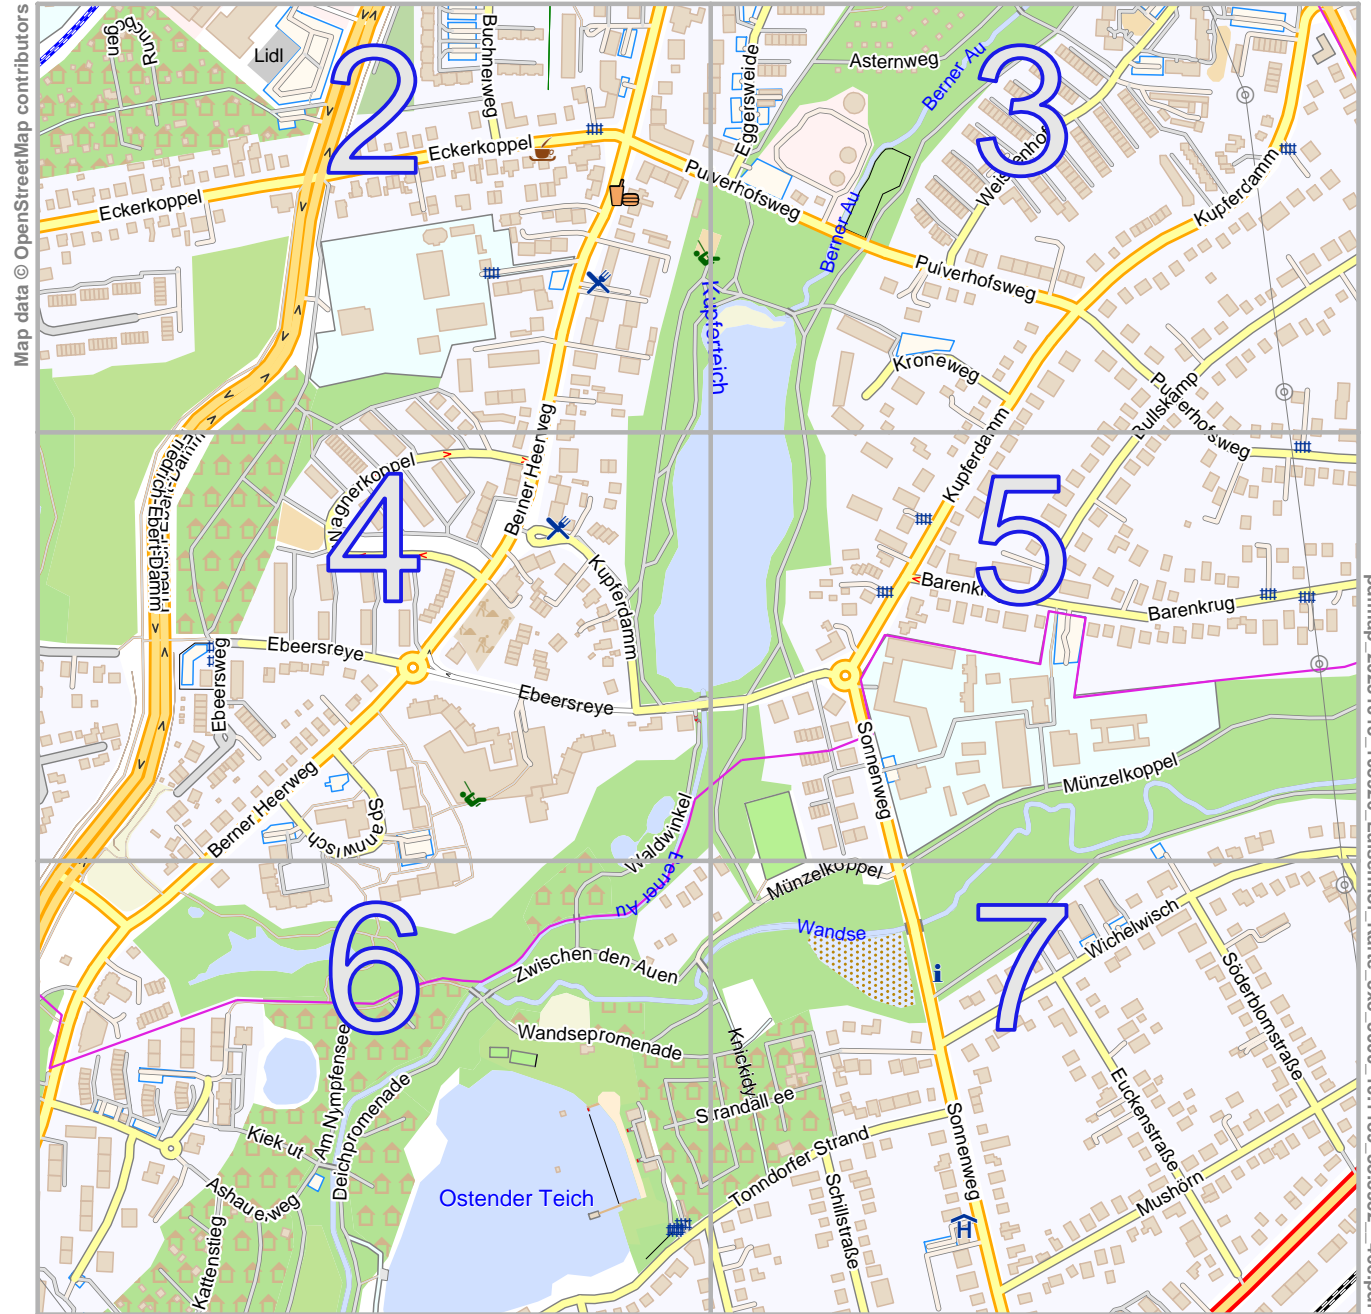

Luisenhof-Karte-5x8-5000

lon 10.12900 lat 53.60119

Map data © OpenStreetMap contributors

lon 10.10921 lat 53.58951
[nom. scale = 1 / 7500]

pdfmap_20231013_105926_Luisenhof_Karte_5x8_5000_10.1189_53.5952_466.pdf

Map data © OpenStreetMap contributors

lon 10.10921 lat 53.59714 [nom. scale = 1 / 2500]

lon 10.11929 lat 53.60119

20231013_105926_Luisenhof_Karte_5x8_5000_10.1199_53.5952_466.pdf

0 100 m 200 m

Luisenhof-Karte-5x8-5000

Map data © OpenStreetMap contributors

lon 10.11892 lat 53.59714 [nom. scale = 1 / 2500]

lon 10.12900 lat 53.60119

pdfmap_20231013_105926_Luisenhof_Karte_5x8_5000_10.1189_53.5952_466.pdf

0 100 m 200 m

5

Map data © OpenStreetMap contributors

lon 10.11929 lat 53.59355

20231013_105926_Luisenhof_Karte_5x8_5000_10.1199_53.5952_466.pdf

Map data © OpenStreetMap contributors

lon 10.11892 lat 53.59951 [nom. scale = 1 / 2500]

lon 10.12900 lat 53.59355