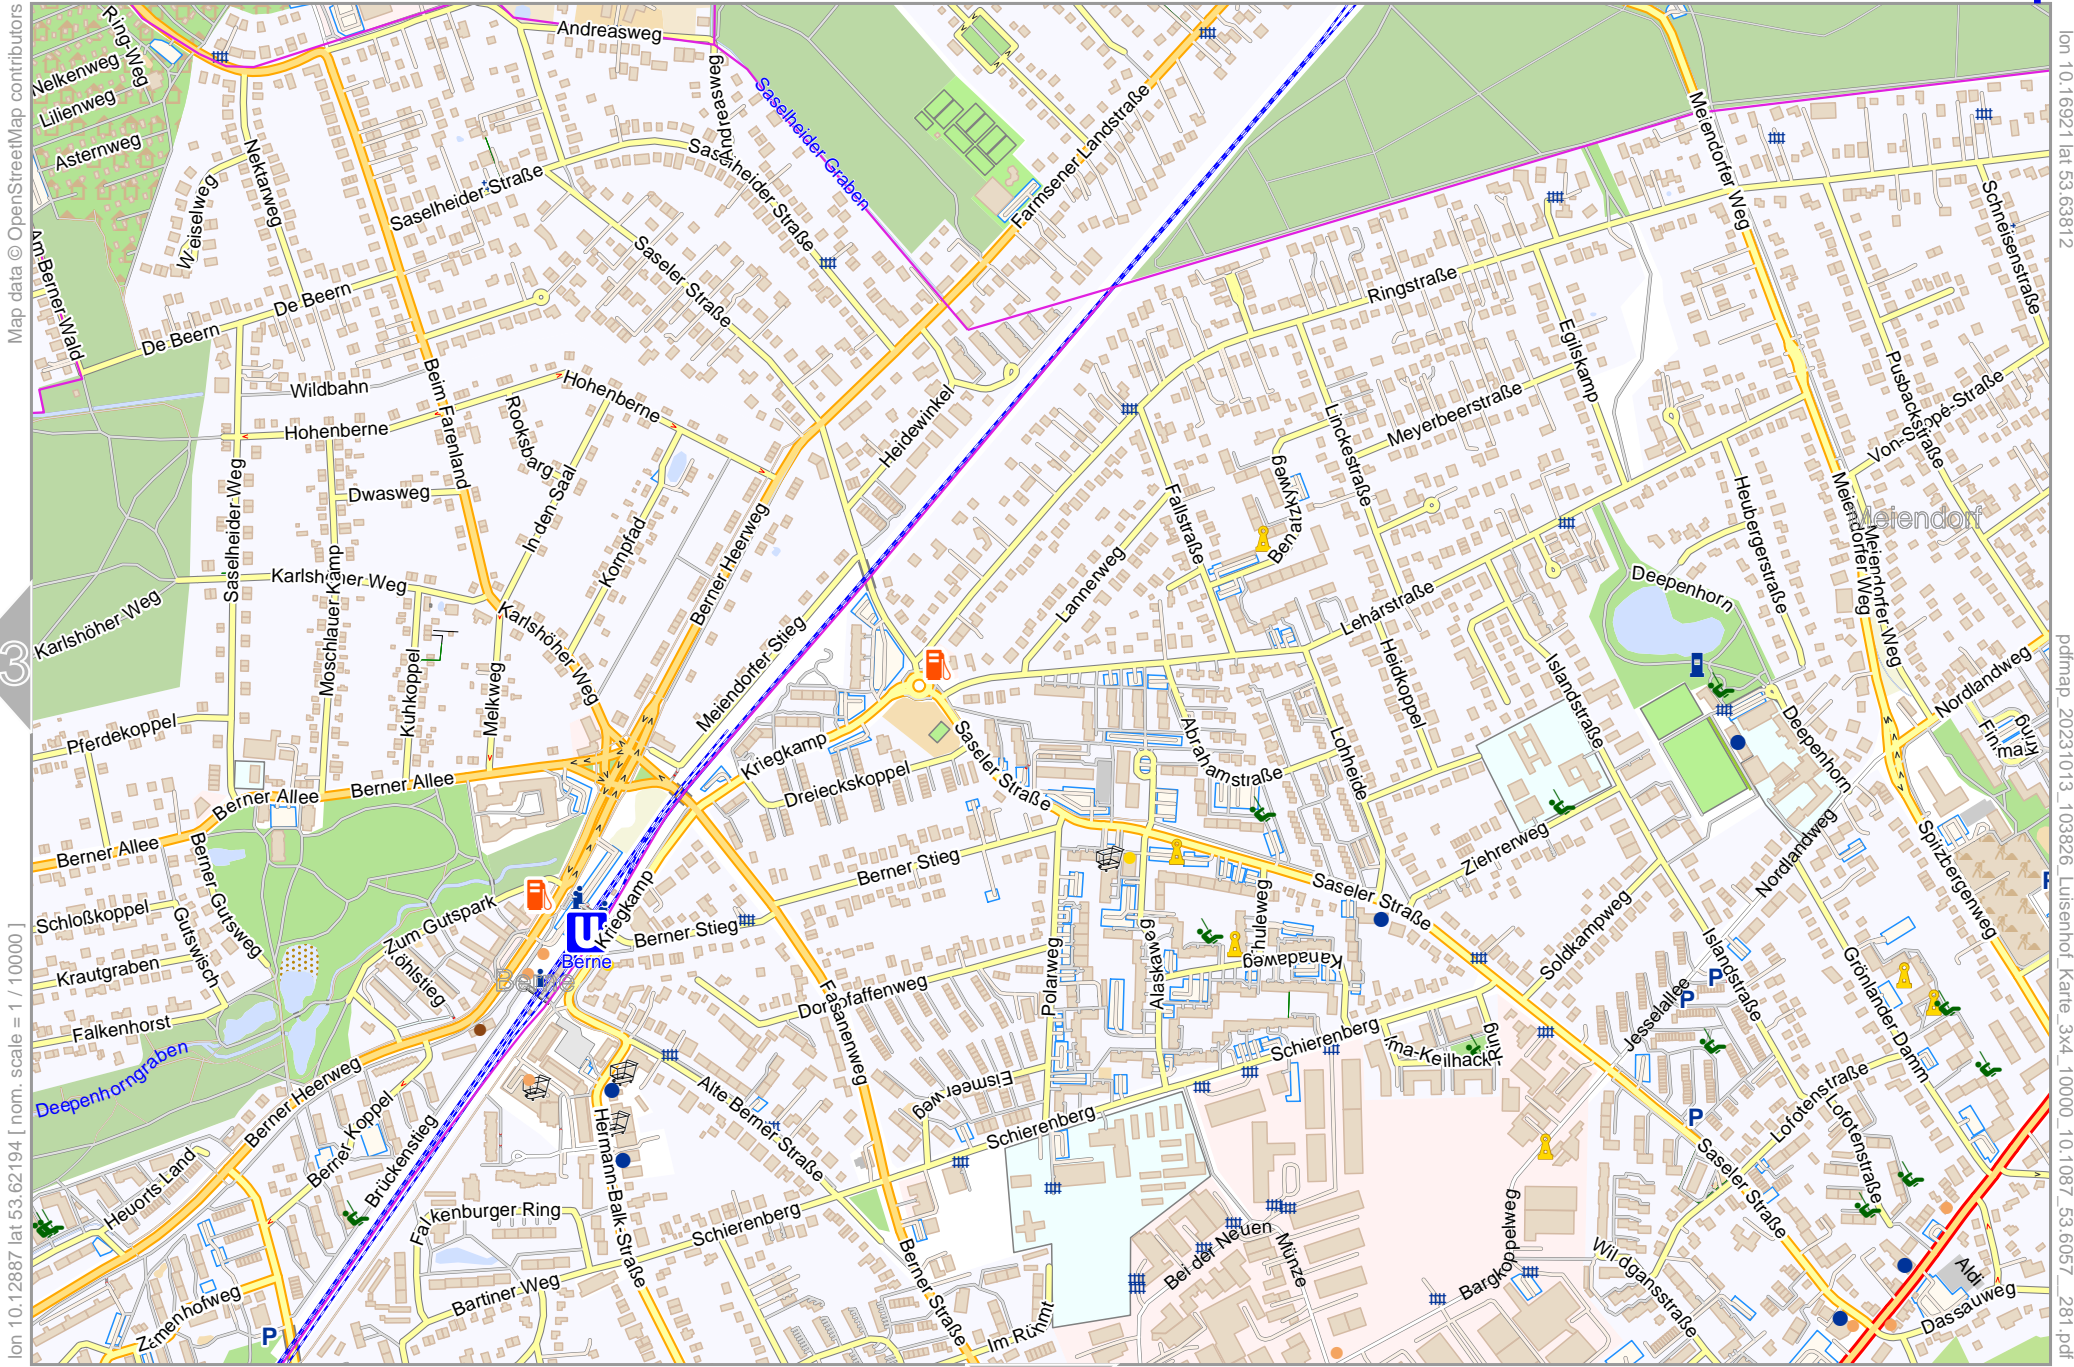

Map data © OpenStreetMap contributors

lon 10.04820 lat 53.62194 [nom. scale = 1 / 10000]

lon 10.04820 lat 53.62194

lon 10.04820 lat 53.62194

Map data © OpenStreetMap contributors

lon 10.08853 lat 53.62194 [ nom. scale = 1 / 10000 ]

lon 10.12887 lat 53.63912

20231013\_103826\_Luisenhof\_Karte\_3x4\_10000\_101087\_53.6057\_281.pdf

0 100 m 1000 m

Map data © OpenStreetMap contributors

lon 10.12887 lat 53.62194 [nom. scale = 1 / 10000]

lon 10.16921 lat 53.63912

pdfmap, 20231013\_103826\_Luisenhof\_Karte\_3x4\_10000\_10.1087\_53.6057\_281.pdf

0 100 m 1000 m

Map data © OpenStreetMap contributors

[lon 10.04820 lat 53.60577 | nom. scale = 1 / 10000 ]

0 100 m 1000 m

lon 10.089653 lat 53.62194

# Luisenhof-Karte-3x4-10000

Map data © OpenStreetMap contributors

[lon 10.08853 lat 53.60577 [ nom. scale = 1 / 10000 ]

lon 10.12887 lat 53.62194

20231013\_103826\_Luisenhof\_Karte\_3x4\_10000\_10.1087\_53.6057\_281.pdf