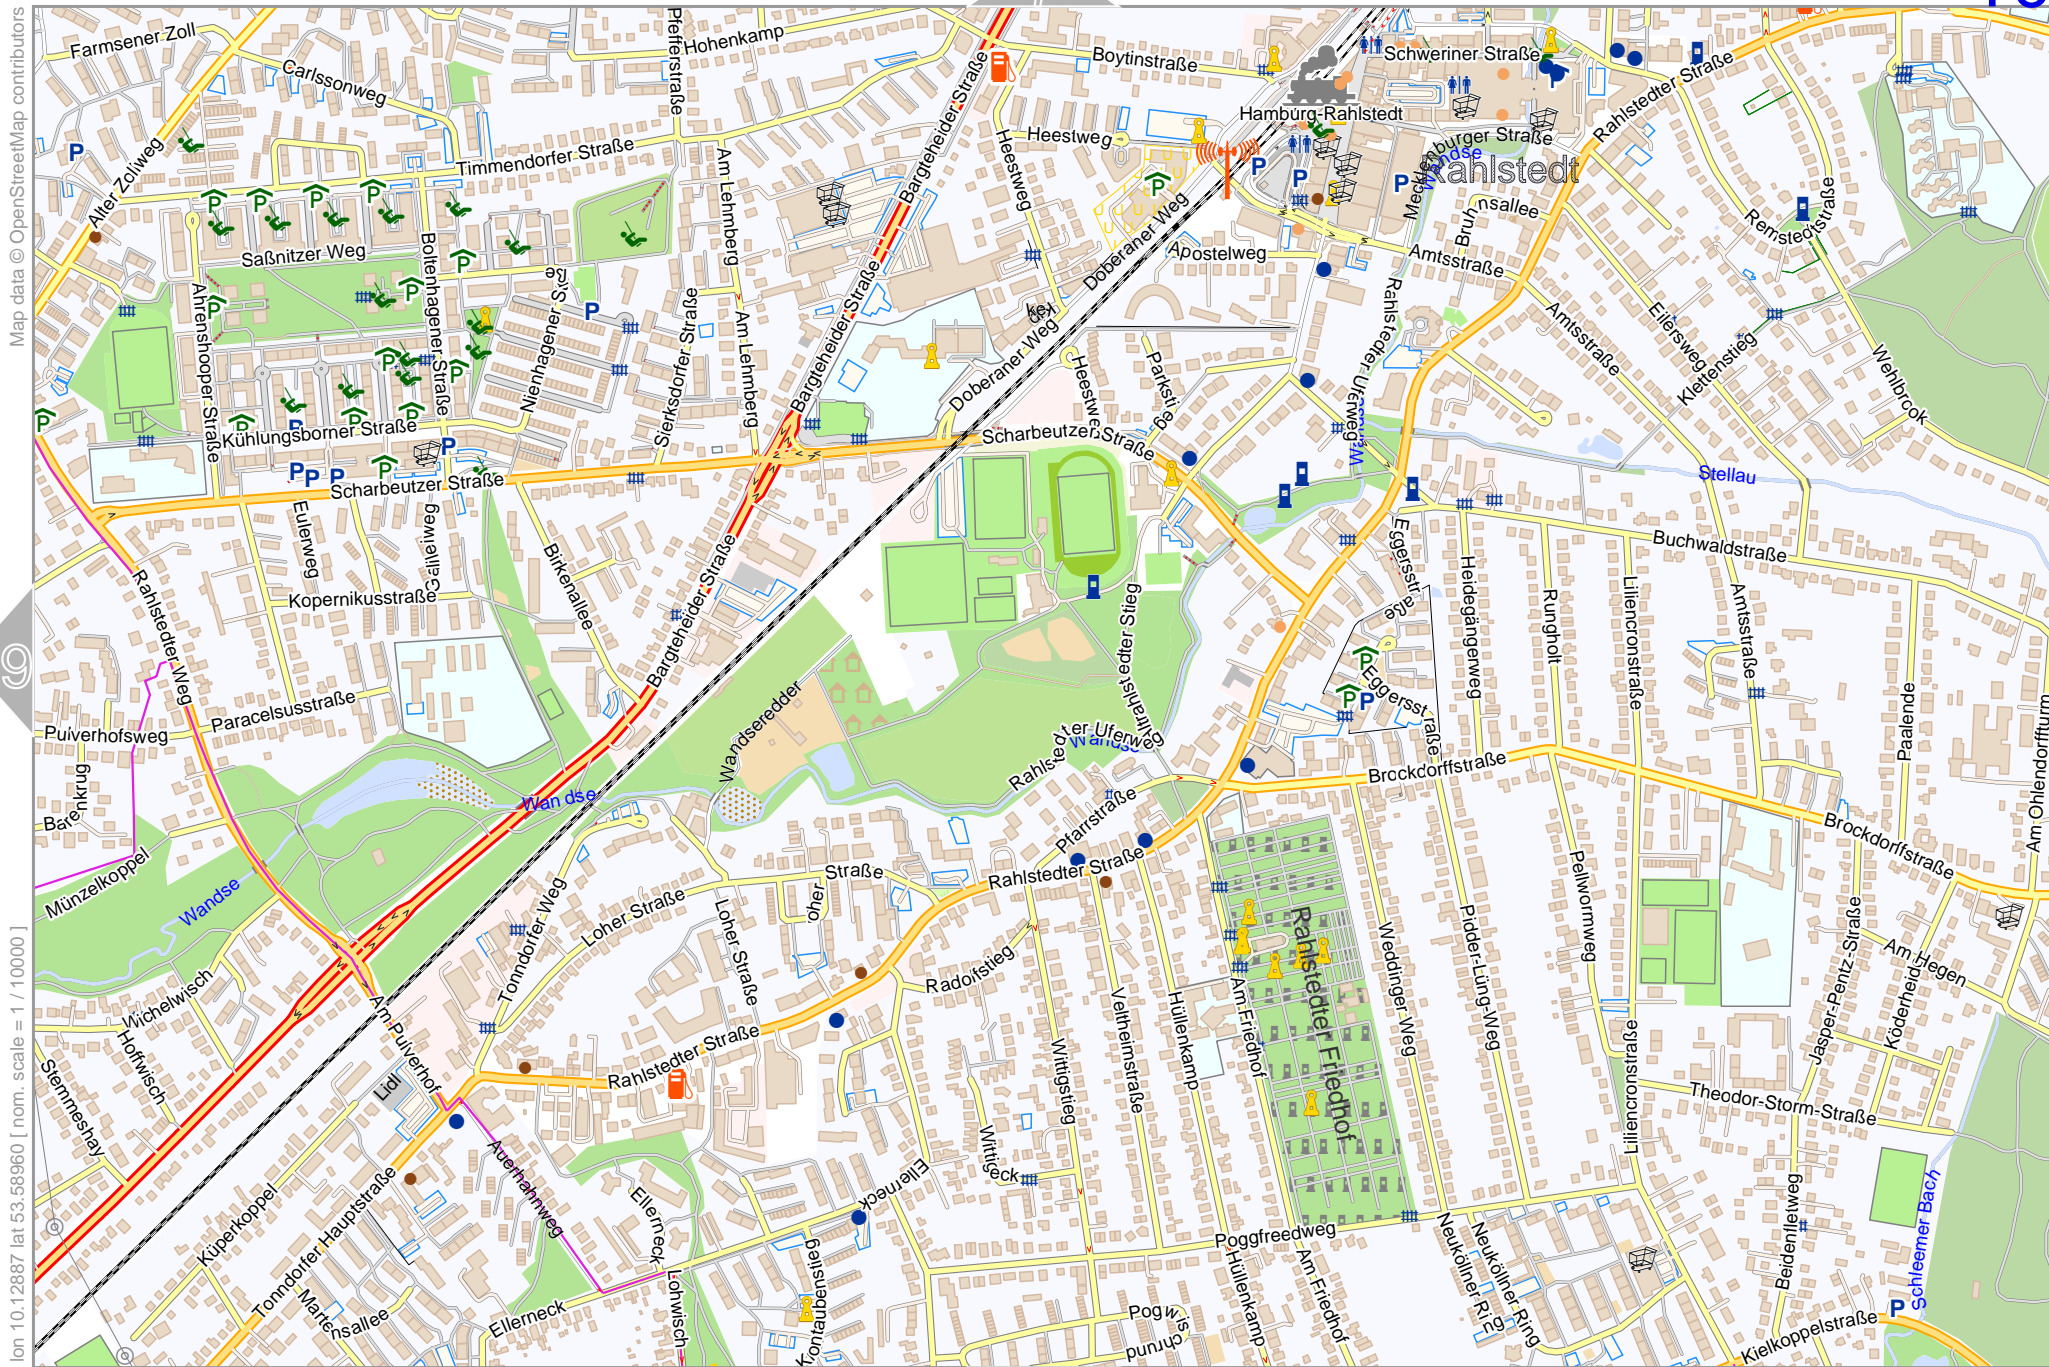

Map data © OpenStreetMap contributors

lon 10.04820 lat 53.62194 [nom. scale = 1 / 10000]

lon 10.04820 lat 53.62194

lon 10.04820 lat 53.62194

Map data © OpenStreetMap contributors

lon 10.08853 lat 53.62194 [ nom. scale = 1 / 10000 ]

# Luisenhof-Karte-3x4-10000

Map data © OpenStreetMap contributors

[lon 10.08853 lat 53.58960 | nom. scale = 1 / 10000 ]

lon 10.12887 lat 53.60577

20231013\_103826\_Luisenhof\_Karte\_3x4\_10000\_10.1087\_53.6057\_281.pdf

Map data © OpenStreetMap contributors

lon 10.12887 lat 53.58960 [ nom. scale = 1 / 10000 ]

lon 10.16921 lat 53.60577

pdfmap, 20231013\_103826, Luisenhof Karte, 3x4\_10000\_10.1087\_53.6057\_281.pdf

Map data © OpenStreetMap contributors

lon 10.08953 lat 53.59960

lon 10.04820 lat 53.57343 [ nom. scale = 1 / 10000 ]

12

20231013\_103826\_Luisenhof\_Karte\_3x4\_10000\_10.1087\_53.6057\_281.pdf

0 100 m 1000 m

Map data © OpenStreetMap contributors