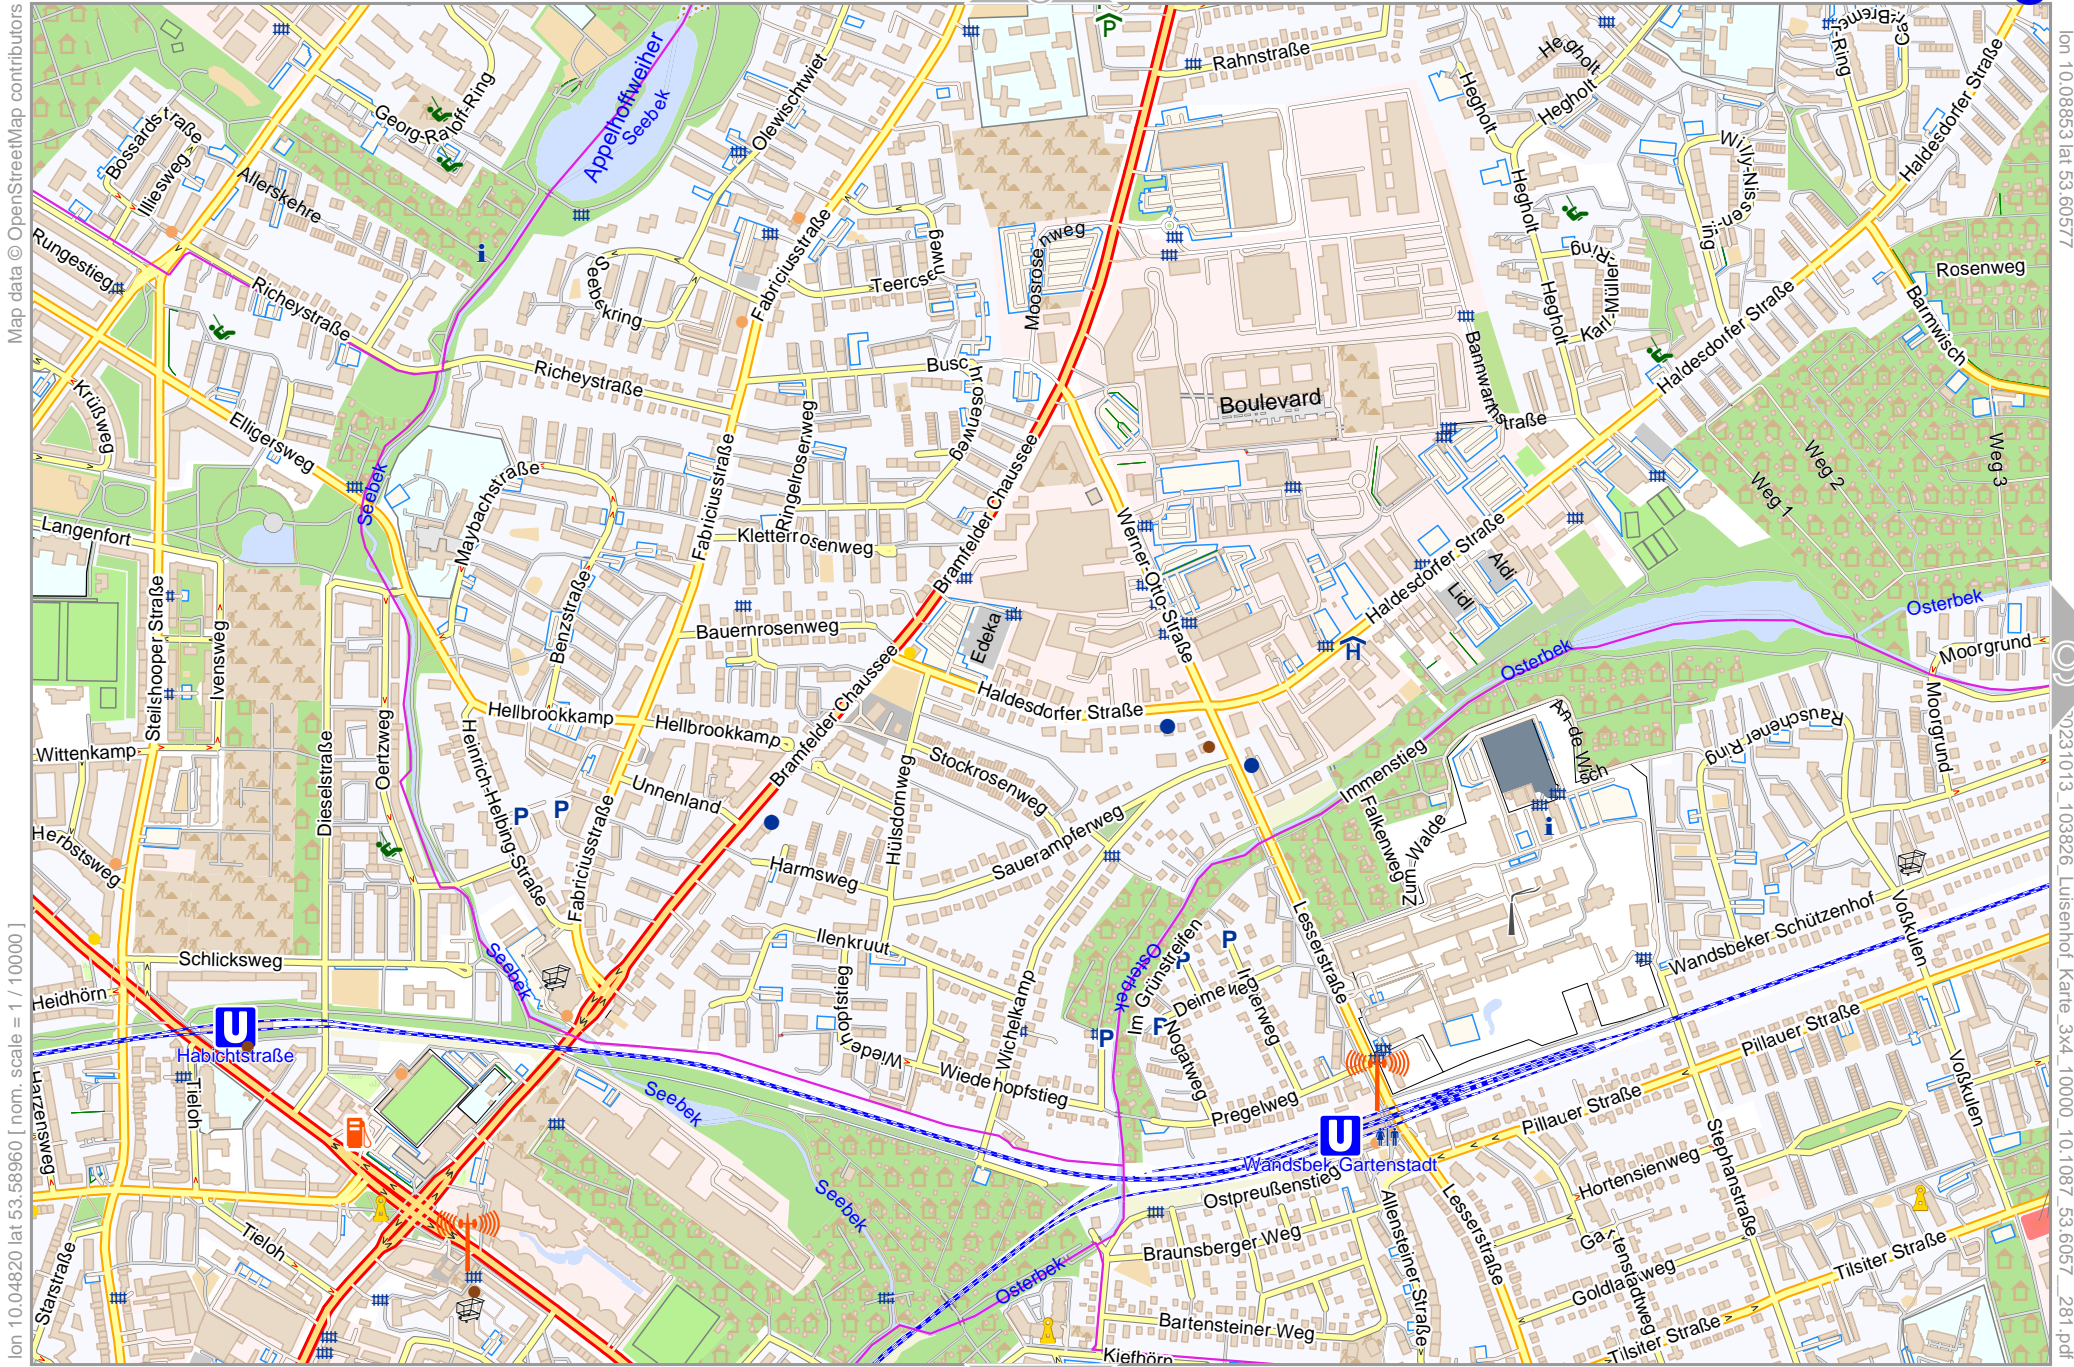

Map data © OpenStreetMap contributors

lon 10.04820 lat 53.62194 [nom. scale = 1 / 10000]

lon 10.04820 lat 53.62194

lon 10.04820 lat 53.62194

Map data © OpenStreetMap contributors

lon 10.08853 lat 53.62194 [ nom. scale = 1 / 10000 ]

# Luisenhof-Karte-3x4-10000

Map data © OpenStreetMap contributors

[lon 10.08853 lat 53.60577 [ nom. scale = 1 / 10000 ]

lon 10.12887 lat 53.62194

20231013\_103826\_Luisenhof\_Karte\_3x4\_10000\_10.1087\_53.6057\_281.pdf

0 100 m 1000 m

lon 10.12887 lat 53.60577 [ nom. scale = 1 / 10000 ]

lon 10.16921 lat 53.62194

pdfmap, 2023-10-13, 103826, Luisenhof Karte, 3x4, 10000, 10.1087, 53.6057, 281.pdf

# Luisenhof-Karte-3x4-10000

Map data © OpenStreetMap contributors

lon 10.04820 lat 53.58960 [ nom. scale = 1 / 10000 ]

lon 10.04820 lat 53.58960

20231013\_103826\_Luisenhof\_Karte\_3x4\_10000\_10.1087\_53.6057\_281.pdf