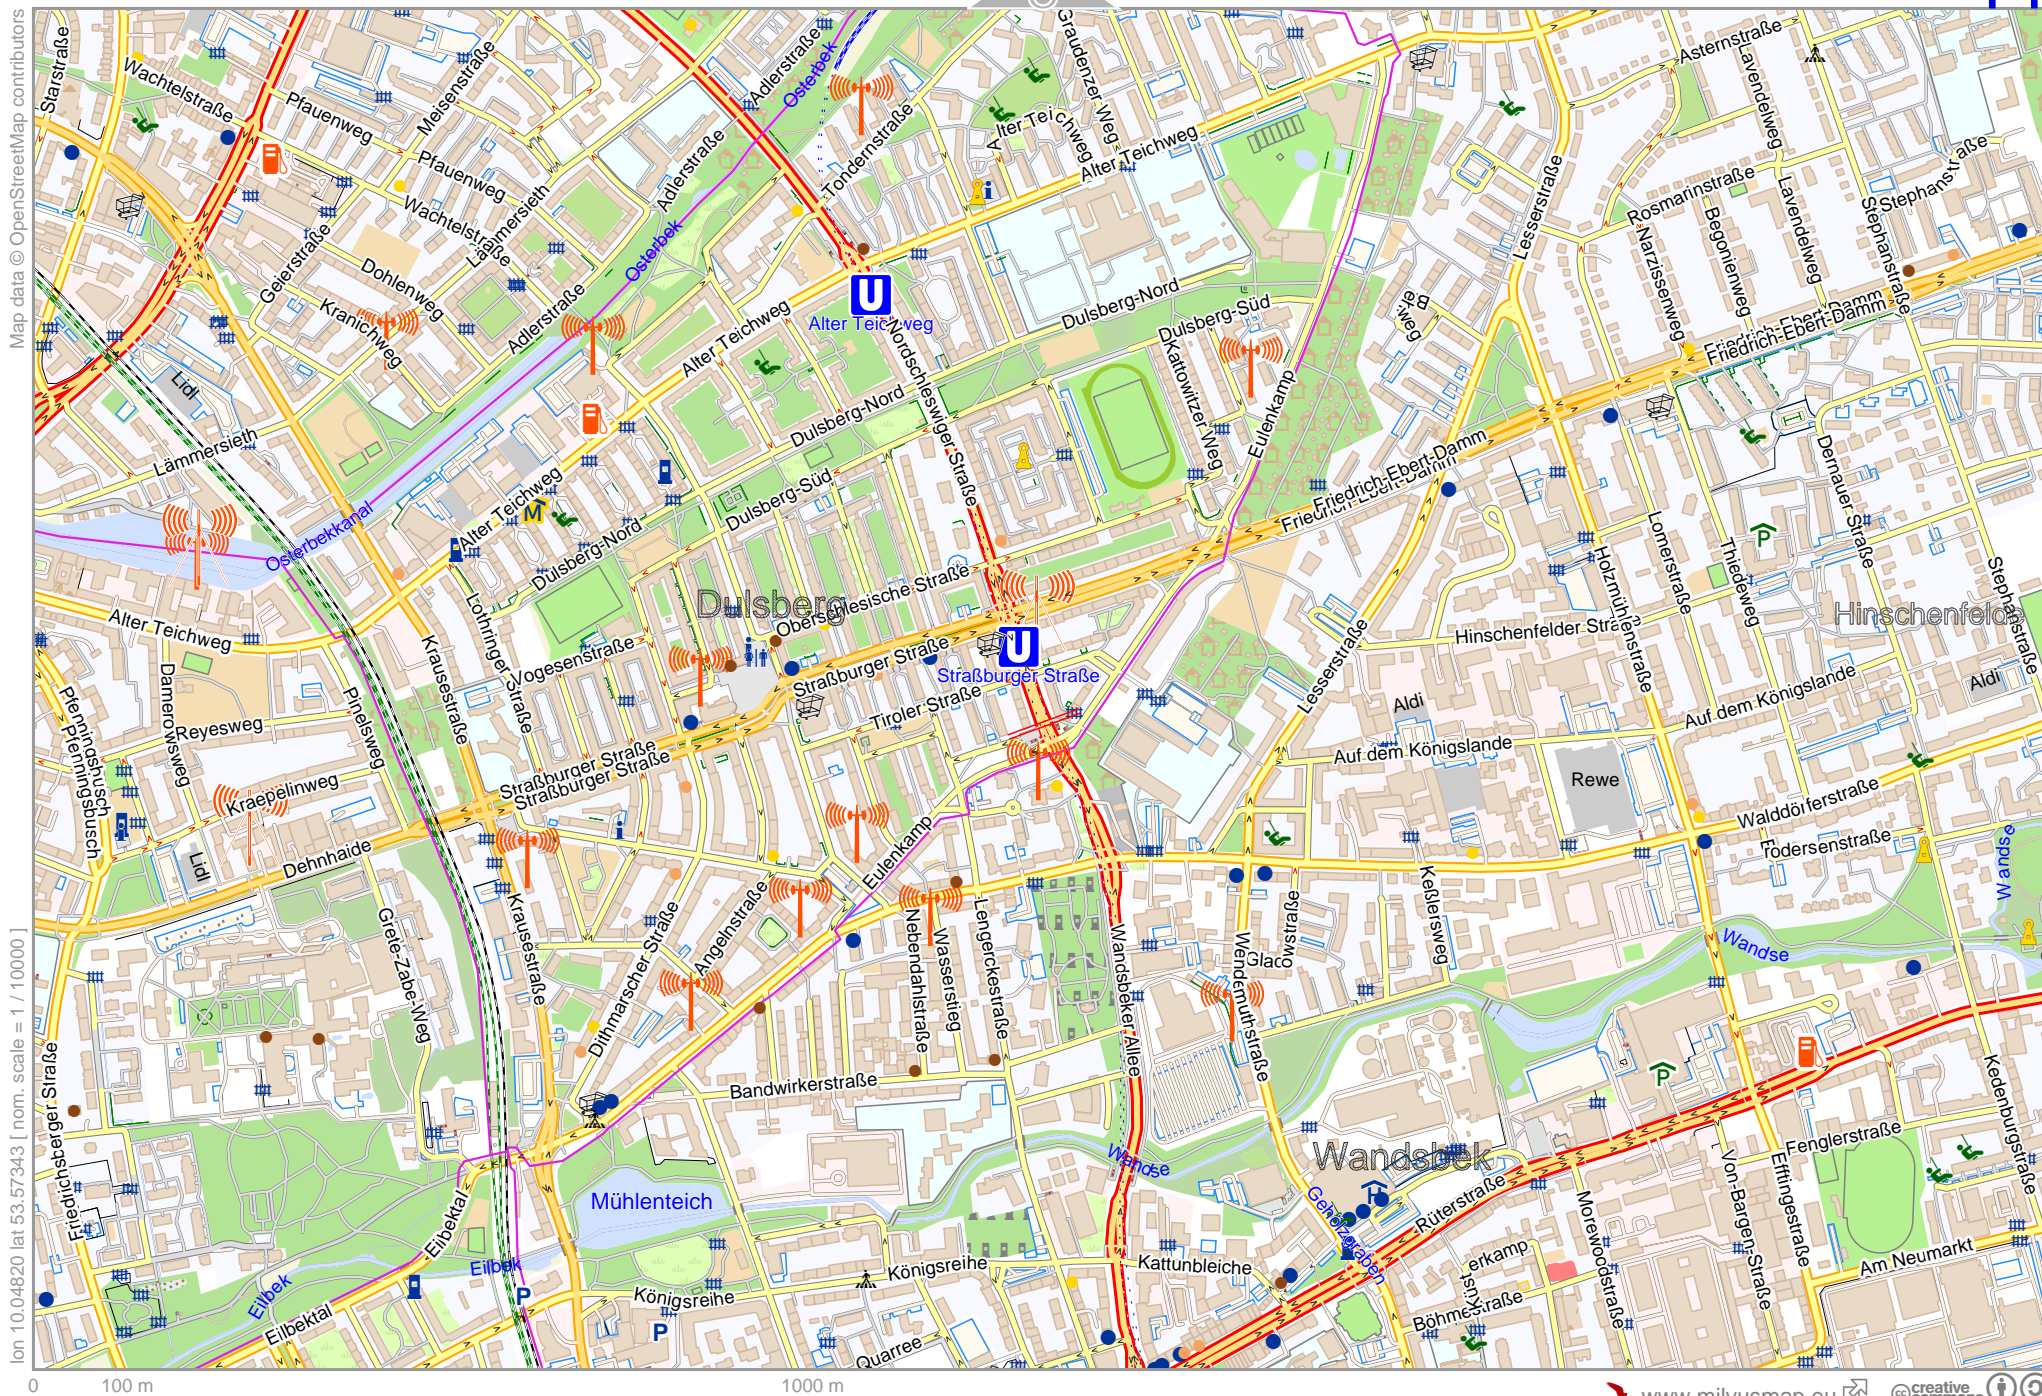

Map data © OpenStreetMap contributors

lon 10.04820 lat 53.62194 [nom. scale = 1 / 10000]

lon 10.04820 lat 53.62194

lon 10.04820 lat 53.62194

Map data © OpenStreetMap contributors

lon 10.08853 lat 53.62194 [ nom. scale = 1 / 10000 ]

# Luisenhof-Karte-3x4-10000

Map data © OpenStreetMap contributors

[lon 10.08853 lat 53.58960 | nom. scale = 1 / 10000 ]

lon 10.12887 lat 53.60577

20231013\_103826\_Luisenhof\_Karte\_3x4\_10000\_10.1087\_53.6057\_281.pdf

Map data © OpenStreetMap contributors

lon 10.12887 lat 53.58960 [ nom. scale = 1 / 10000 ]

lon 10.16921 lat 53.60577

pdfmap, 20231013\_103826, Luisenhof Karte, 3x4\_10000\_10.1087\_53.6057\_281.pdf

Map data © OpenStreetMap contributors

lon 10.08953 lat 53.59960

lon 10.04820 lat 53.57343 [ nom. scale = 1 / 10000 ]

12

20231013\_103826\_Luisenhof\_Karte\_3x4\_10000\_10.1087\_53.6057\_281.pdf

0 100 m 1000 m

Map data © OpenStreetMap contributors