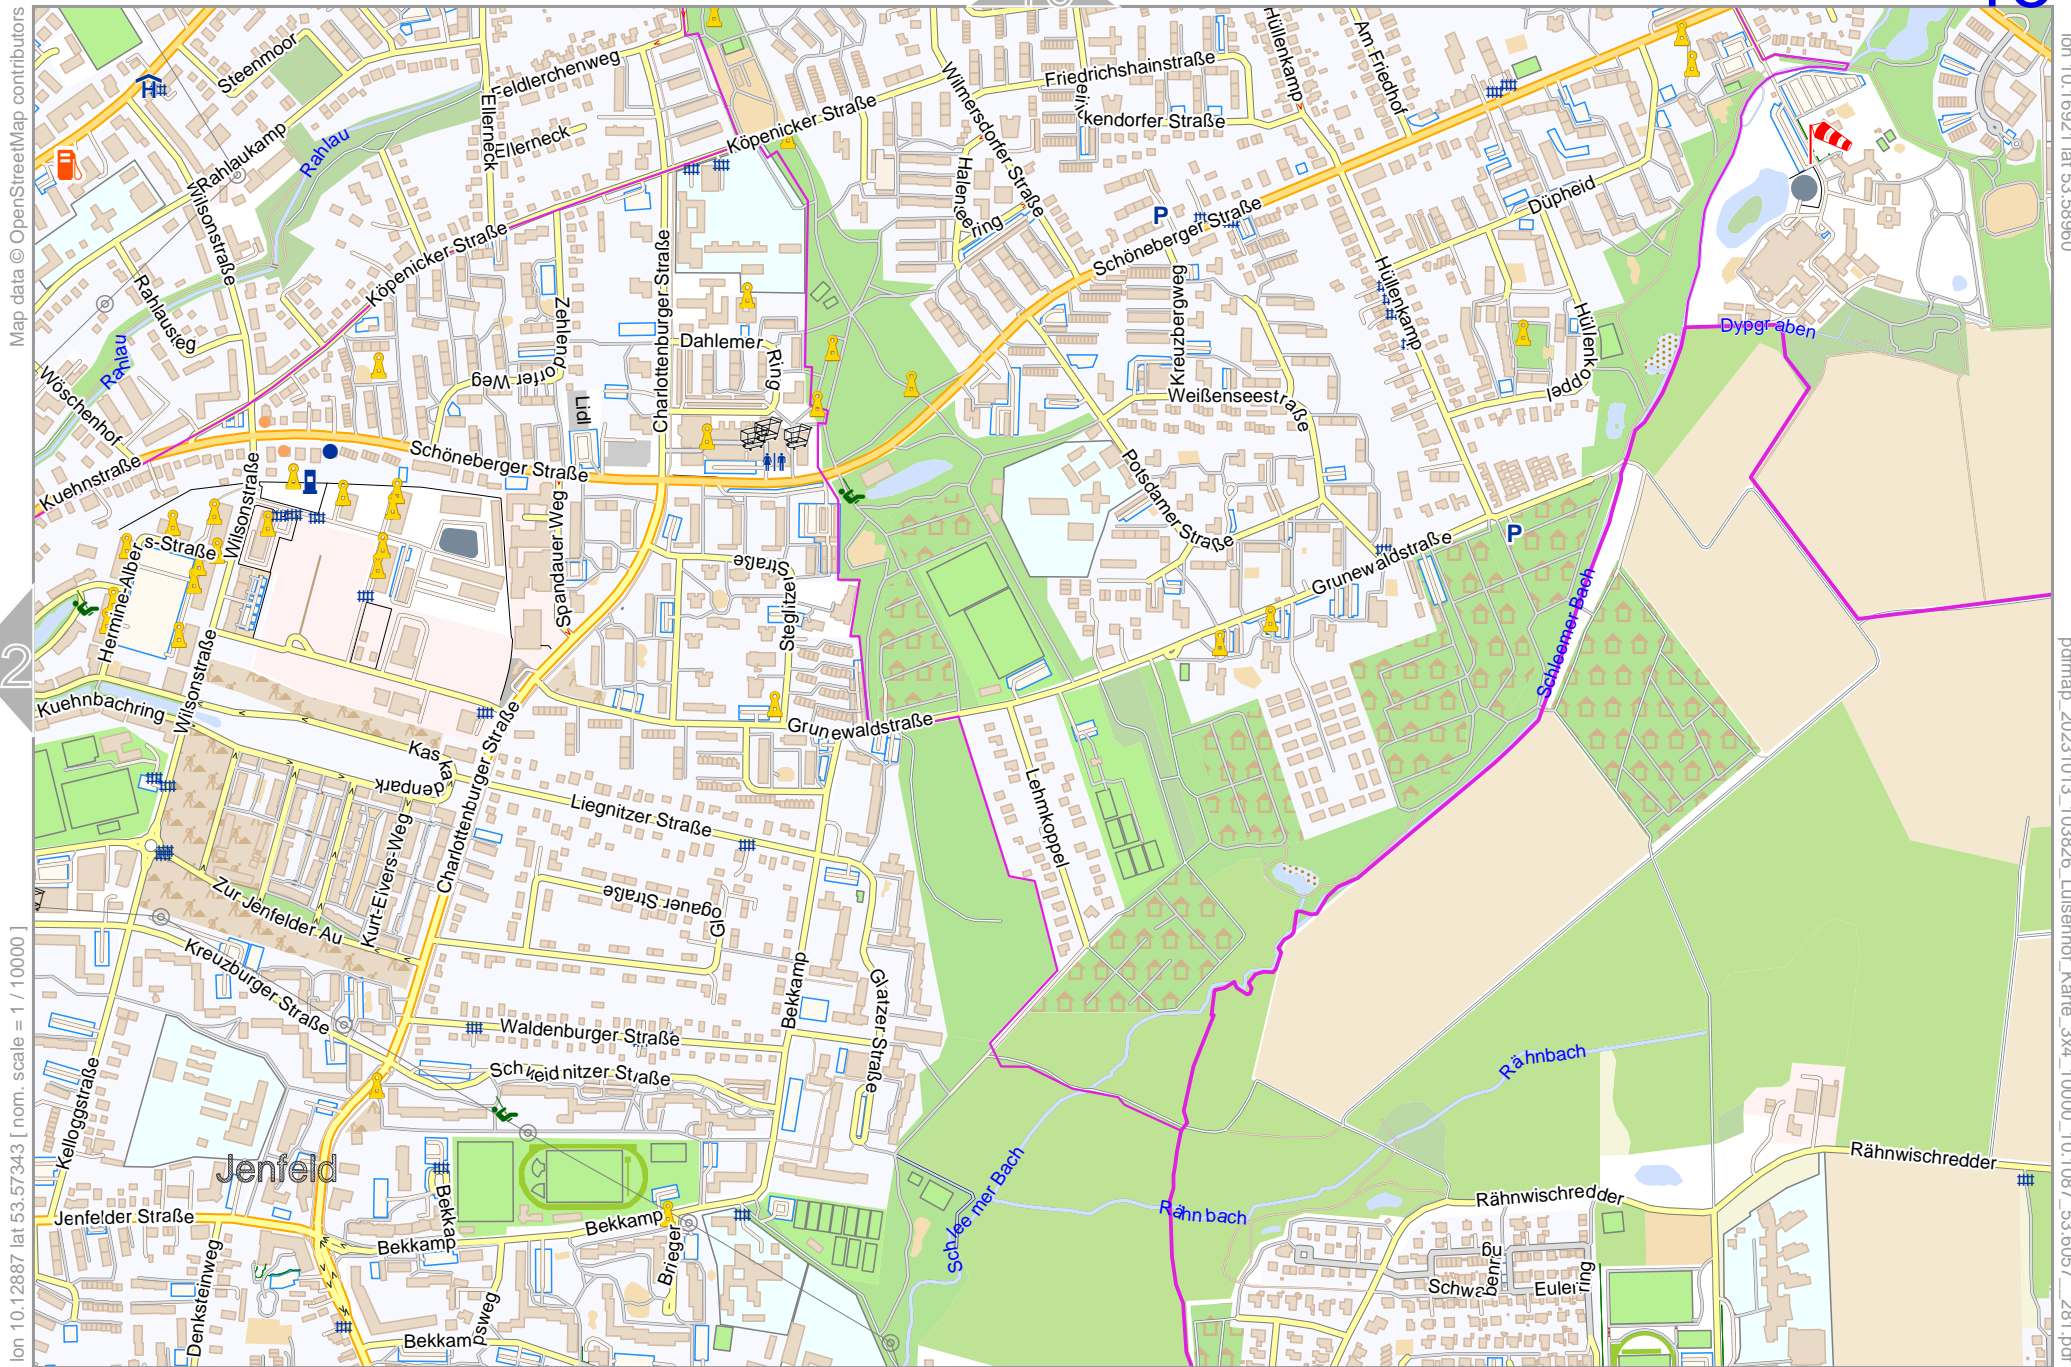

Map data © OpenStreetMap contributors

lon 10.12887 lat 53.58960 [ nom. scale = 1 / 10000 ]

lon 10.16921 lat 53.60577

pdfmap, 20231013\_103826, Luisenhof Karte, 3x4\_10000\_10.1087\_53.6057\_281.pdf

Map data © OpenStreetMap contributors

lon 10.08953 lat 53.59960

lon 10.04820 lat 53.57343 [ nom. scale = 1 / 10000 ]

12

20231013\_103826\_Luisenhof\_Karte\_3x4\_10000\_10.1087\_53.6057\_281.pdf

0 100 m 1000 m

Map data © OpenStreetMap contributors

[lon 10.08853 lat 53.57343 [nom. scale = 1 / 10000 ]

0 100 m 1000 m

lon 10.12887 lat 53.58960

20231013\_103826\_Luisenhof\_Karte\_3x4\_10000\_10.1087\_53.6057\_281.pdf

Map data © OpenStreetMap contributors

lon 10.12887 lat 53.57343 [ nom. scale = 1 / 10000 ]

lon 10.16921 lat 53.58960

pdfmap, 20231013\_103826\_Luisenhof\_Karte\_3x4\_10000\_101087\_53.6057\_281.pdf