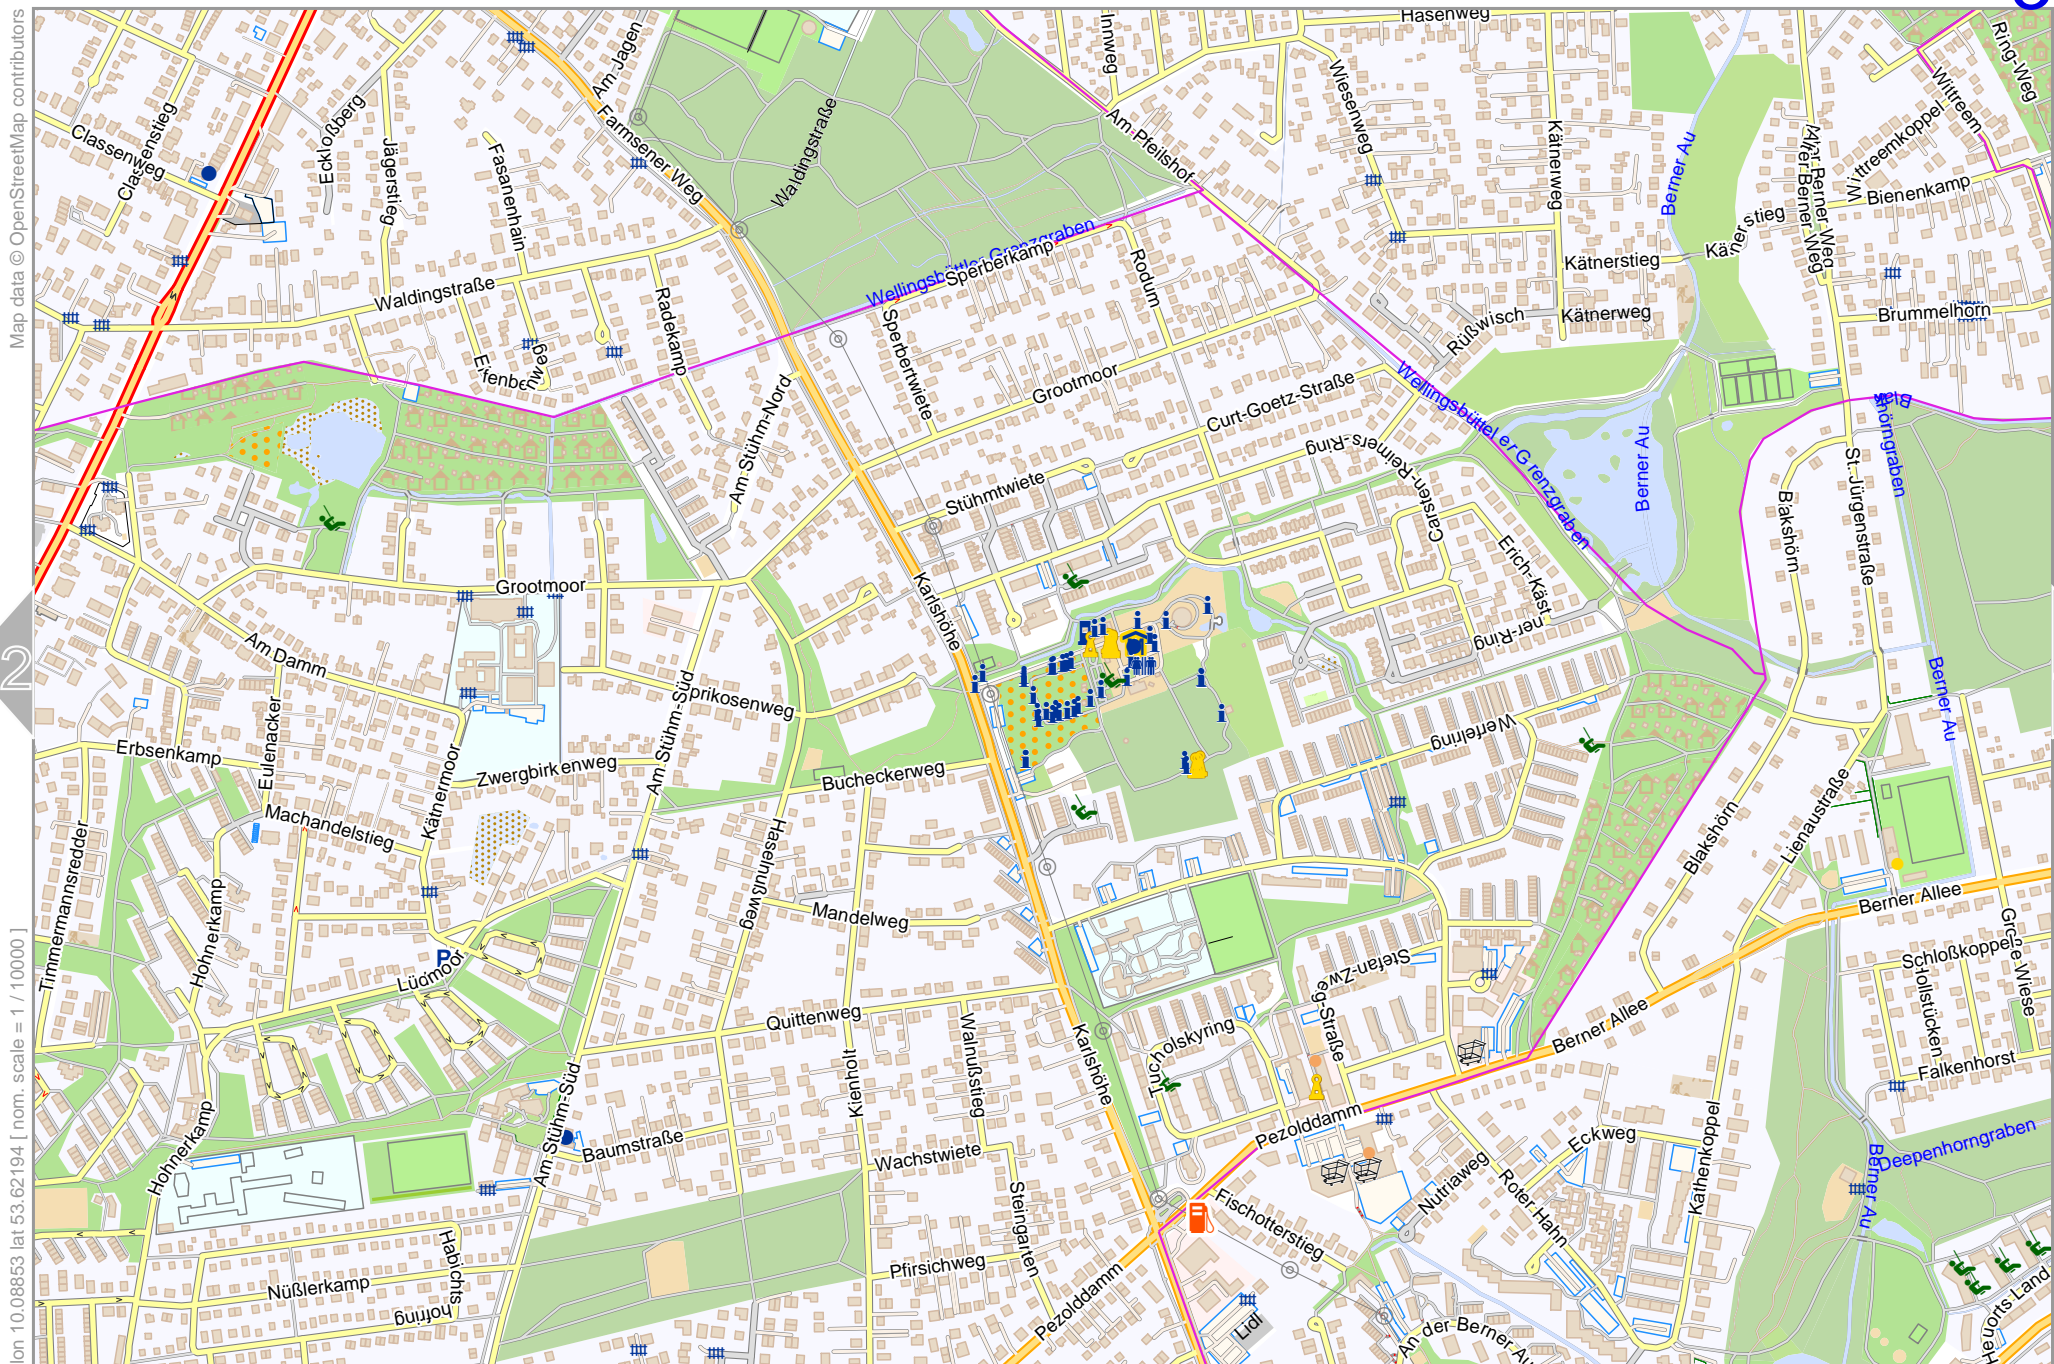

Map data © OpenStreetMap contributors

lon 10.04820 lat 53.62194 [nom. scale = 1 / 10000]

lon 10.04820 lat 53.62194

lon 10.04820 lat 53.62194

Map data © OpenStreetMap contributors

lon 10.08853 lat 53.62194 [ nom. scale = 1 / 10000 ]

lon 10.12887 lat 53.63912

20231013\_103826\_Luisenhof\_Karte\_3x4\_10000\_101087\_53.6057\_281.pdf

0 100 m 1000 m

Map data © OpenStreetMap contributors

lon 10.12887 lat 53.62194 [nom. scale = 1 / 10000]

lon 10.16921 lat 53.63912

pdfmap, 20231013\_103826\_Luisenhof\_Karte\_3x4\_10000\_10.1087\_53.6057\_281.pdf

0 100 m 1000 m

Map data © OpenStreetMap contributors

[lon 10.04820 lat 53.60577 | nom. scale = 1 / 10000 ]

0 100 m 1000 m

lon 10.089653 lat 53.62194

# Luisenhof-Karte-3x4-10000

Map data © OpenStreetMap contributors

[lon 10.08853 lat 53.60577 [ nom. scale = 1 / 10000 ]

lon 10.12887 lat 53.62194

20231013\_103826\_Luisenhof\_Karte\_3x4\_10000\_10.1087\_53.6057\_281.pdf