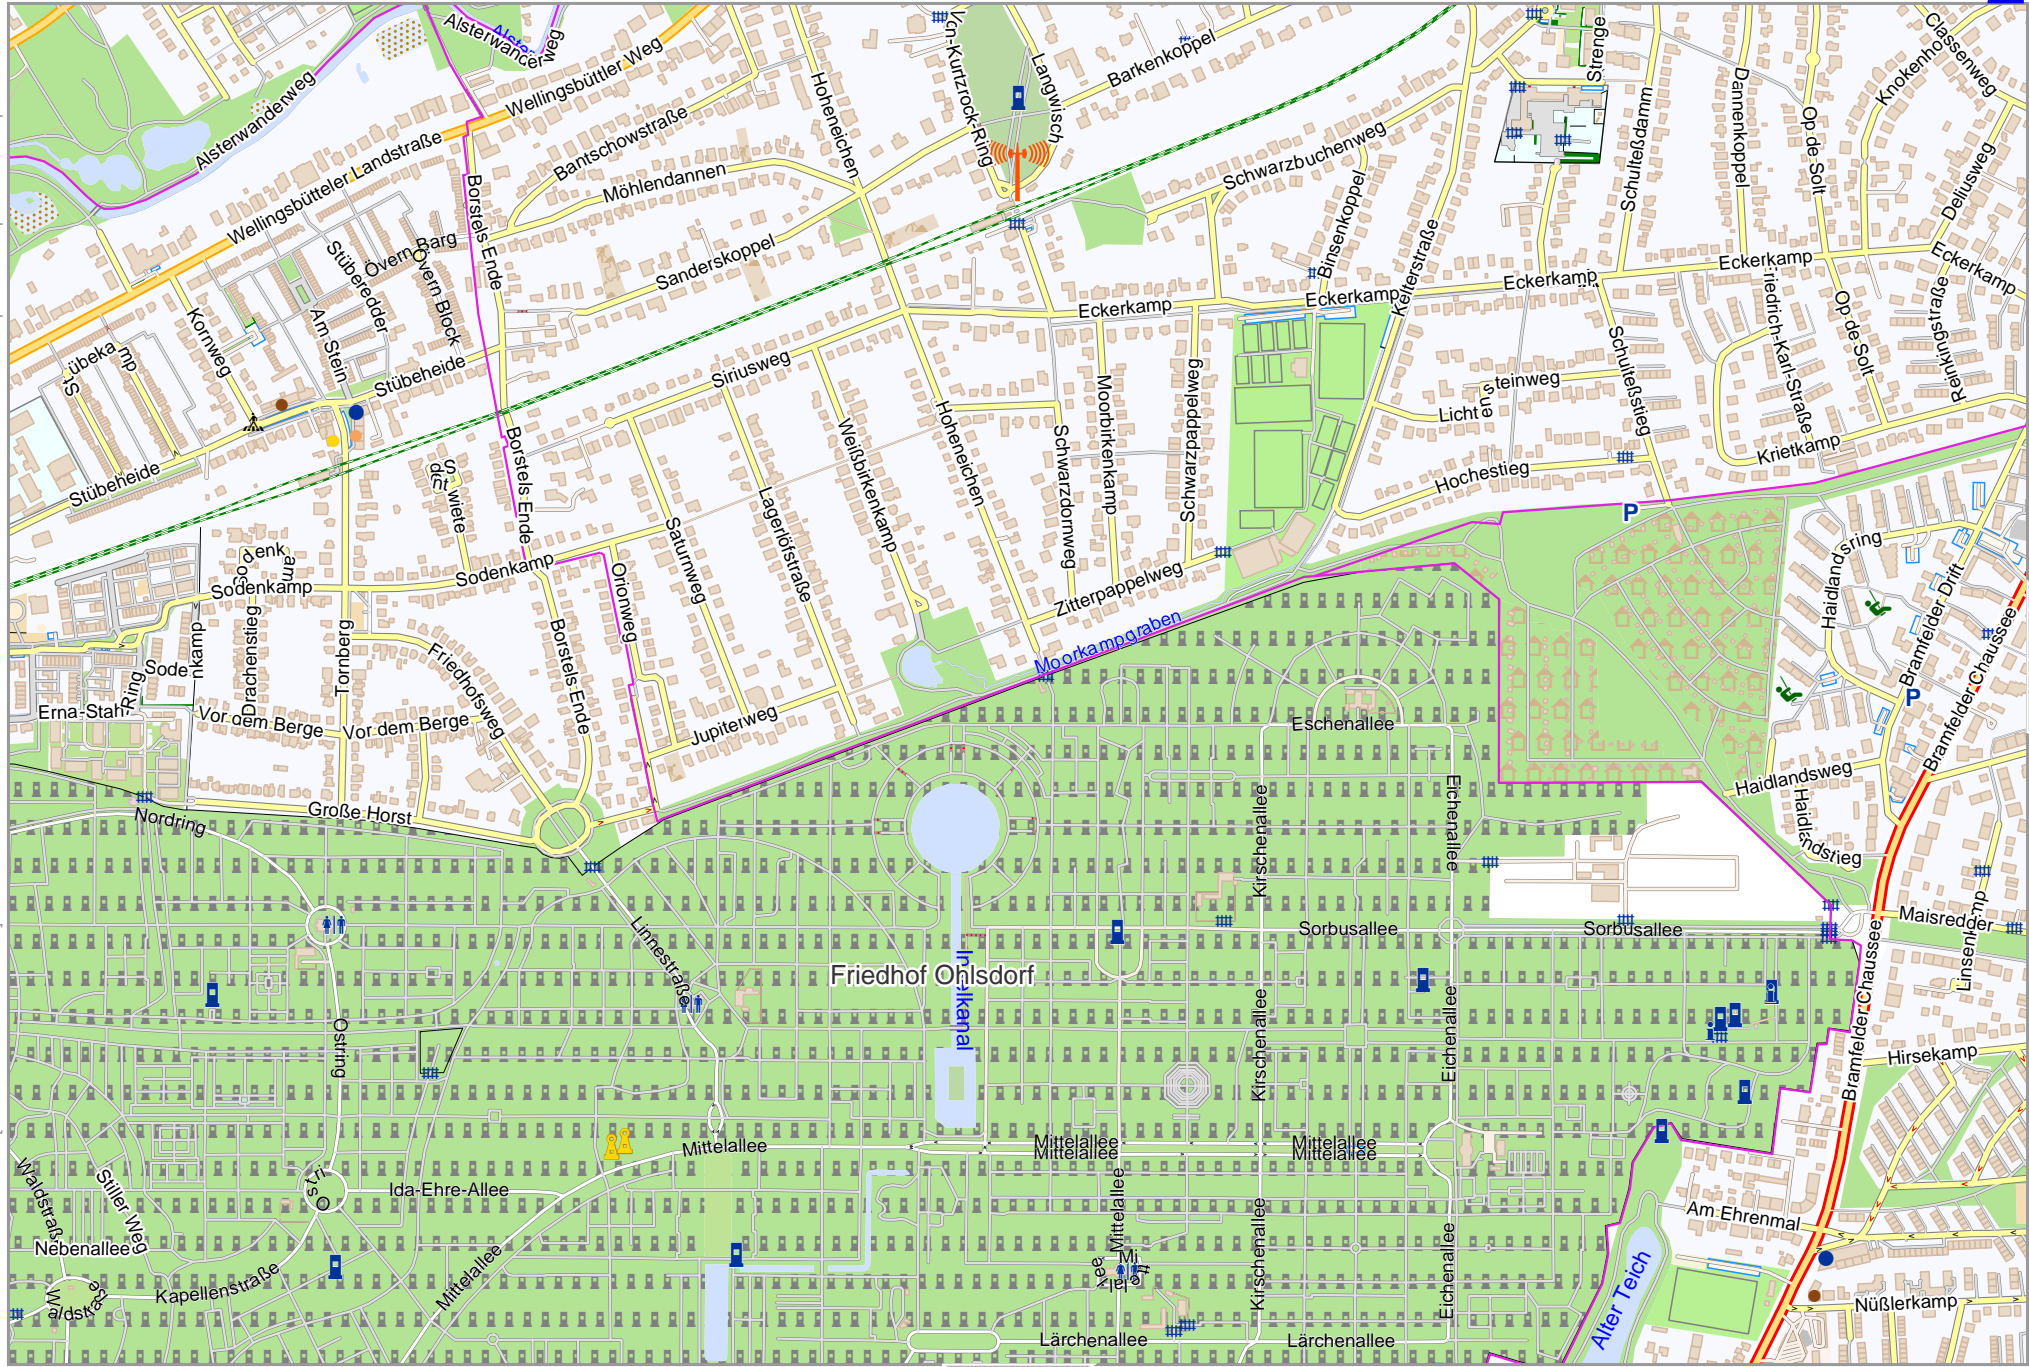

Map data © OpenStreetMap contributors

lon 10.04820 lat 53.62194 [nom. scale = 1 / 10000]

lon 10.04820 lat 53.62194

lon 10.04820 lat 53.62194

Map data © OpenStreetMap contributors

lon 10.08853 lat 53.62194 [ nom. scale = 1 / 10000 ]

lon 10.12887 lat 53.63912

20231013\_103826\_Luisenhof\_Karte\_3x4\_10000\_101087\_53.6057\_281.pdf

0 100 m 1000 m

Map data © OpenStreetMap contributors

lon 10.12887 lat 53.62194 [nom. scale = 1 / 10000]

lon 10.16921 lat 53.63912

pdfmap, 20231013\_103826\_Luisenhof\_Karte\_3x4\_10000\_10.1087\_53.6057\_281.pdf

0 100 m 1000 m

Map data © OpenStreetMap contributors

[lon 10.04820 lat 53.60577 | nom. scale = 1 / 10000 ]

0 100 m 1000 m

lon 10.089653 lat 53.62194

# Luisenhof-Karte-3x4-10000

Map data © OpenStreetMap contributors

[lon 10.08853 lat 53.60577 [ nom. scale = 1 / 10000 ]

lon 10.12887 lat 53.62194

20231013\_103826\_Luisenhof\_Karte\_3x4\_10000\_10.1087\_53.6057\_281.pdf