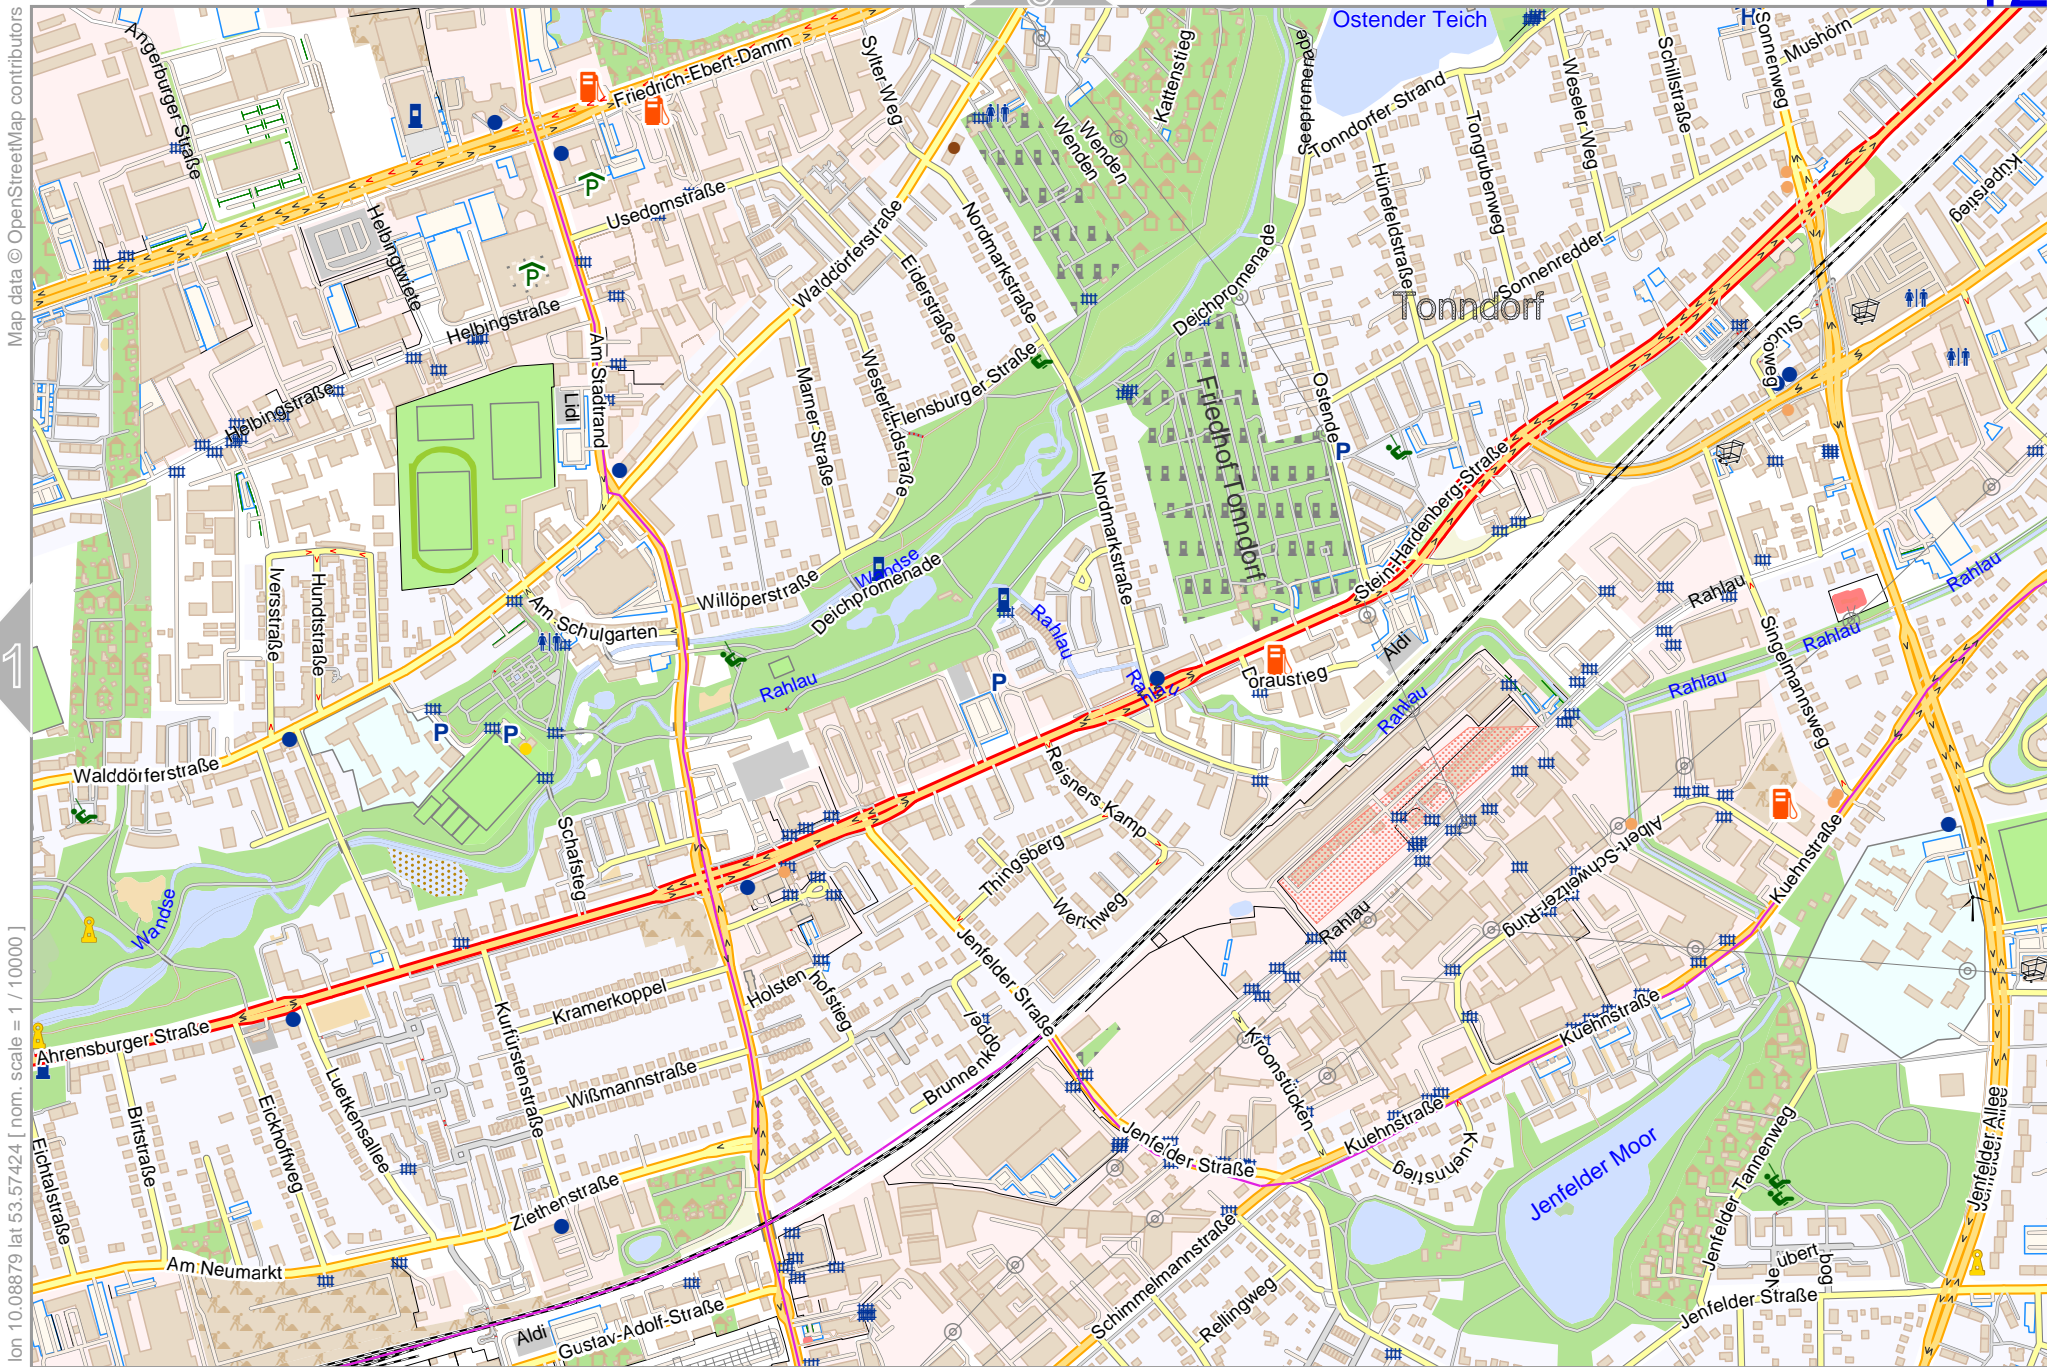

Map data © OpenStreetMap contributors

lon 10.08879 lat 53.59041 [ nom. scale = 1 / 10000 ]

lon 10.12913 lat 53.60659

20231013\_103631\_Luisenhof\_Karte\_3x4\_10000\_10.1089\_53.6065\_934.pdf

0 100 m 1000 m

Map data © OpenStreetMap contributors

lon 10.12913 lat 53.59041 [ nom. scale = 1 / 10000 ]

0 100 m 1000 m

lon 10.16946 lat 53.60659

pdfmap\_20231013\_103631\_Luisenhof\_Karte\_3x4\_10000\_10.1089\_53.6065\_934.pdf

Map data © OpenStreetMap contributors

lon 10.04845 lat 53.57424 [ nom. scale = 1 / 10000 ]

lon 10.08979 lat 53.59041

20231013\_103631\_Luisenhof\_Karte\_3x4\_10000\_10.1089\_53.6065\_934.pdf

0 100 m 1000 m

Map data © OpenStreetMap contributors

[lon 10.08879 lat 53.57424 [nom. scale = 1 / 10000 ]

lon 10.12913 lat 53.59041

20231013\_103631\_Luisenhof\_Karte\_3x4\_10000\_10.1089\_53.6065\_934.pdf

0 100 m 1000 m