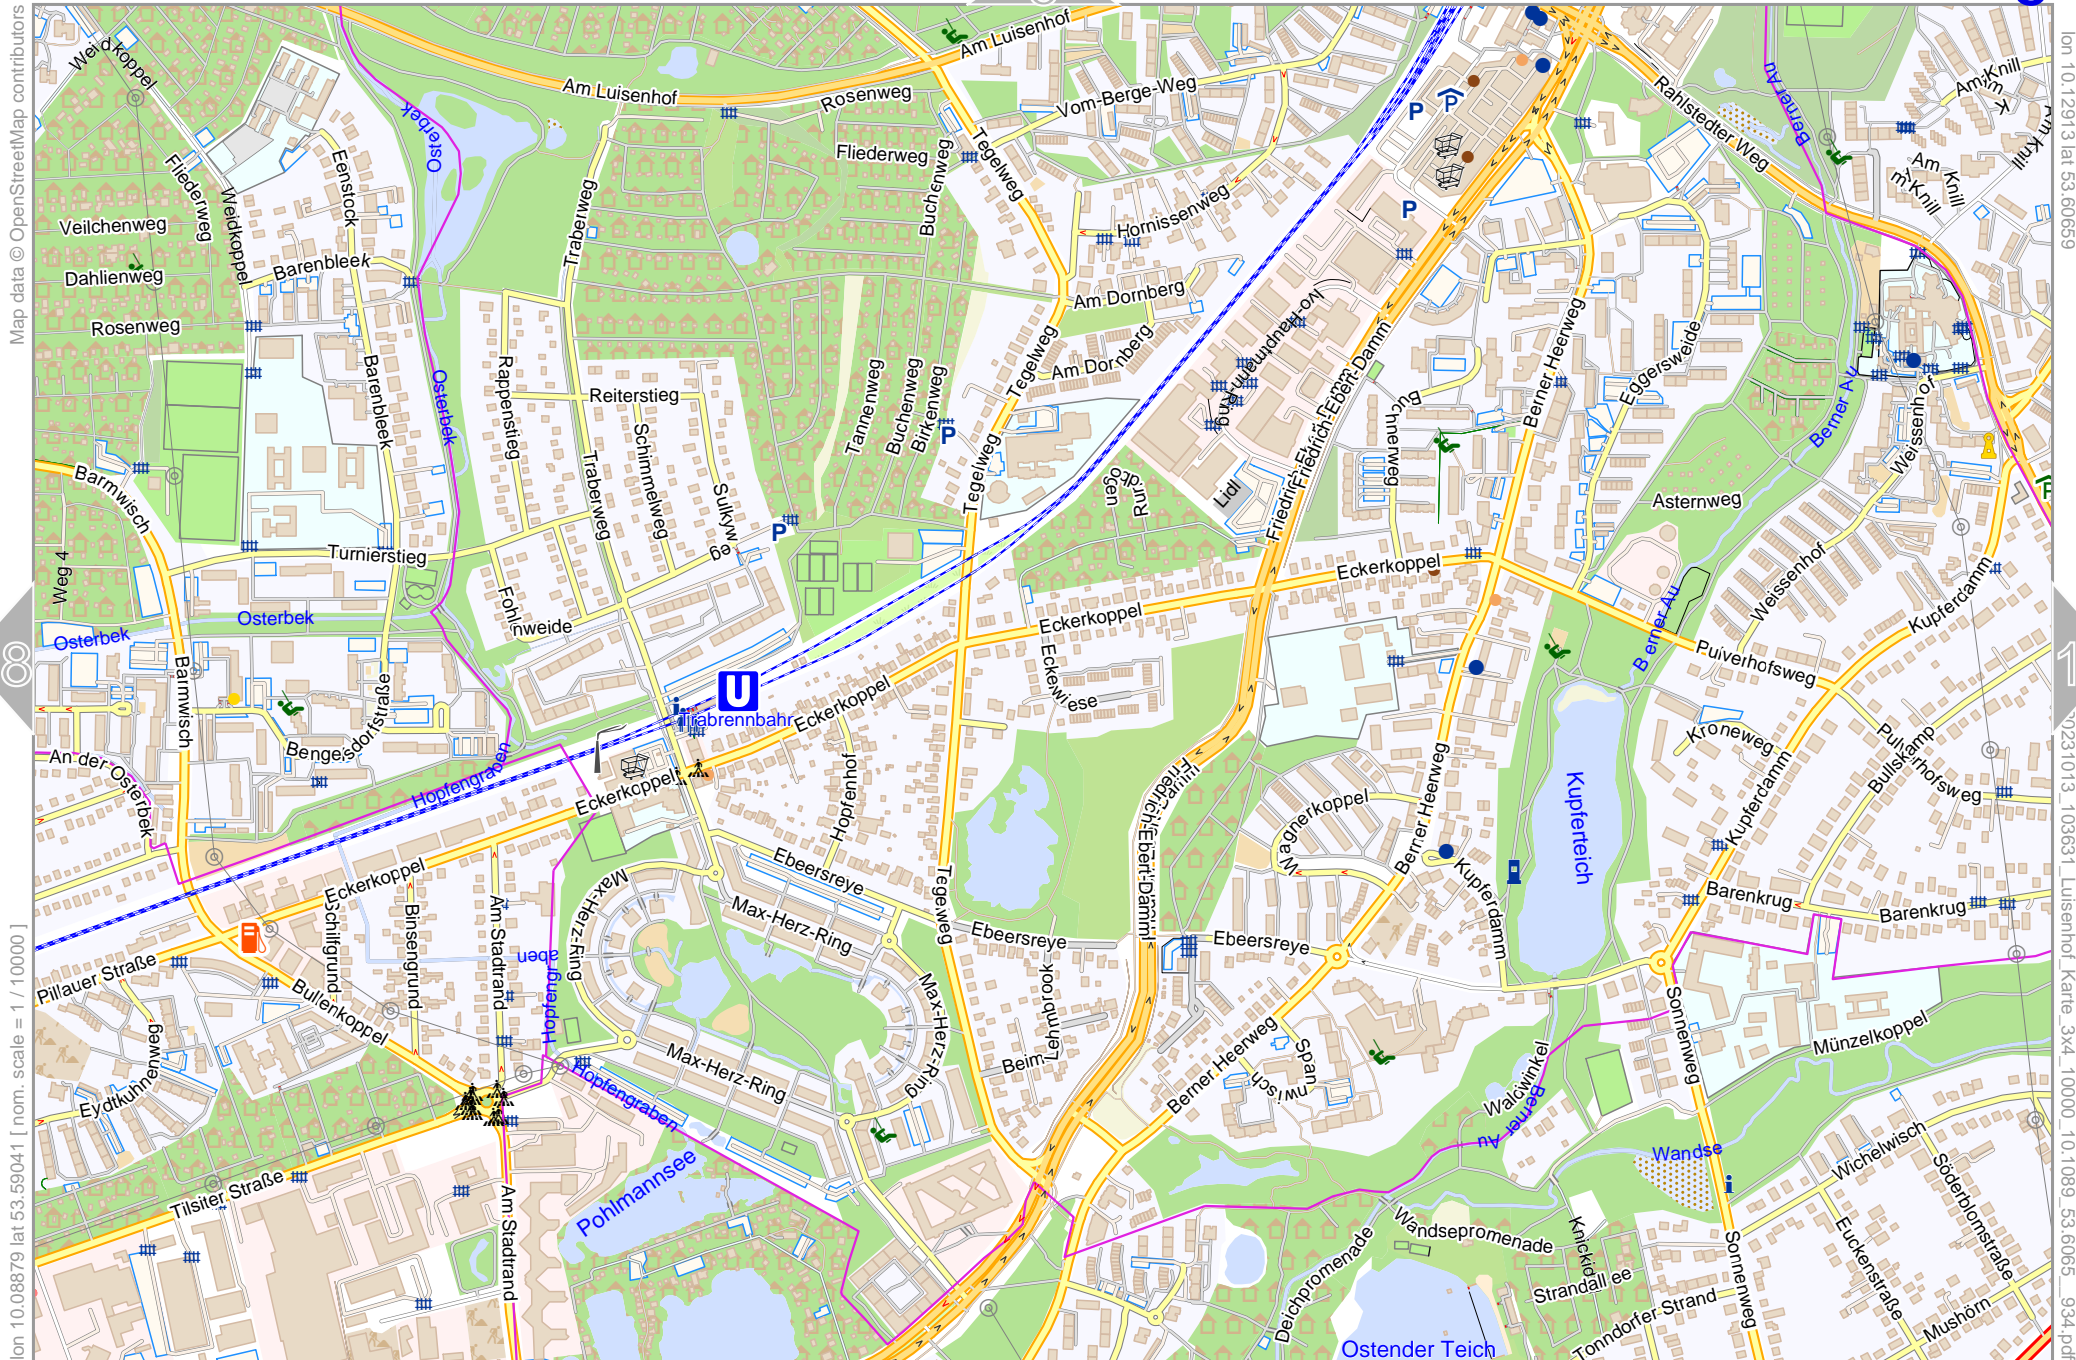

# Luisenhof-Karte-3x4-10000

Map data © OpenStreetMap contributors

lon 10.04845 lat 53.59041 [ nom. scale = 1 / 10000 ]

lon 10.08979 lat 53.60659

20231013\_103631\_Luisenhof\_Karte\_3x4\_10000\_10.1089\_53.6065\_934.pdf

Map data © OpenStreetMap contributors

lon 10.08879 lat 53.59041 [ nom. scale = 1 / 10000 ]

lon 10.12913 lat 53.60659

20231013\_103631\_Luisenhof\_Karte\_3x4\_10000\_10.1089\_53.6065\_934.pdf

0 100 m 1000 m

Map data © OpenStreetMap contributors

lon 10.12913 lat 53.59041 [ nom. scale = 1 / 10000 ]

0 100 m 1000 m

lon 10.16946 lat 53.60659

pdfmap\_20231013\_103631\_Luisenhof\_Karte\_3x4\_10000\_10.1089\_53.6065\_934.pdf

Map data © OpenStreetMap contributors

lon 10.04845 lat 53.57424 [ nom. scale = 1 / 10000 ]

lon 10.08979 lat 53.59041

20231013\_103631\_Luisenhof\_Karte\_3x4\_10000\_10.1089\_53.6065\_934.pdf

0 100 m 1000 m