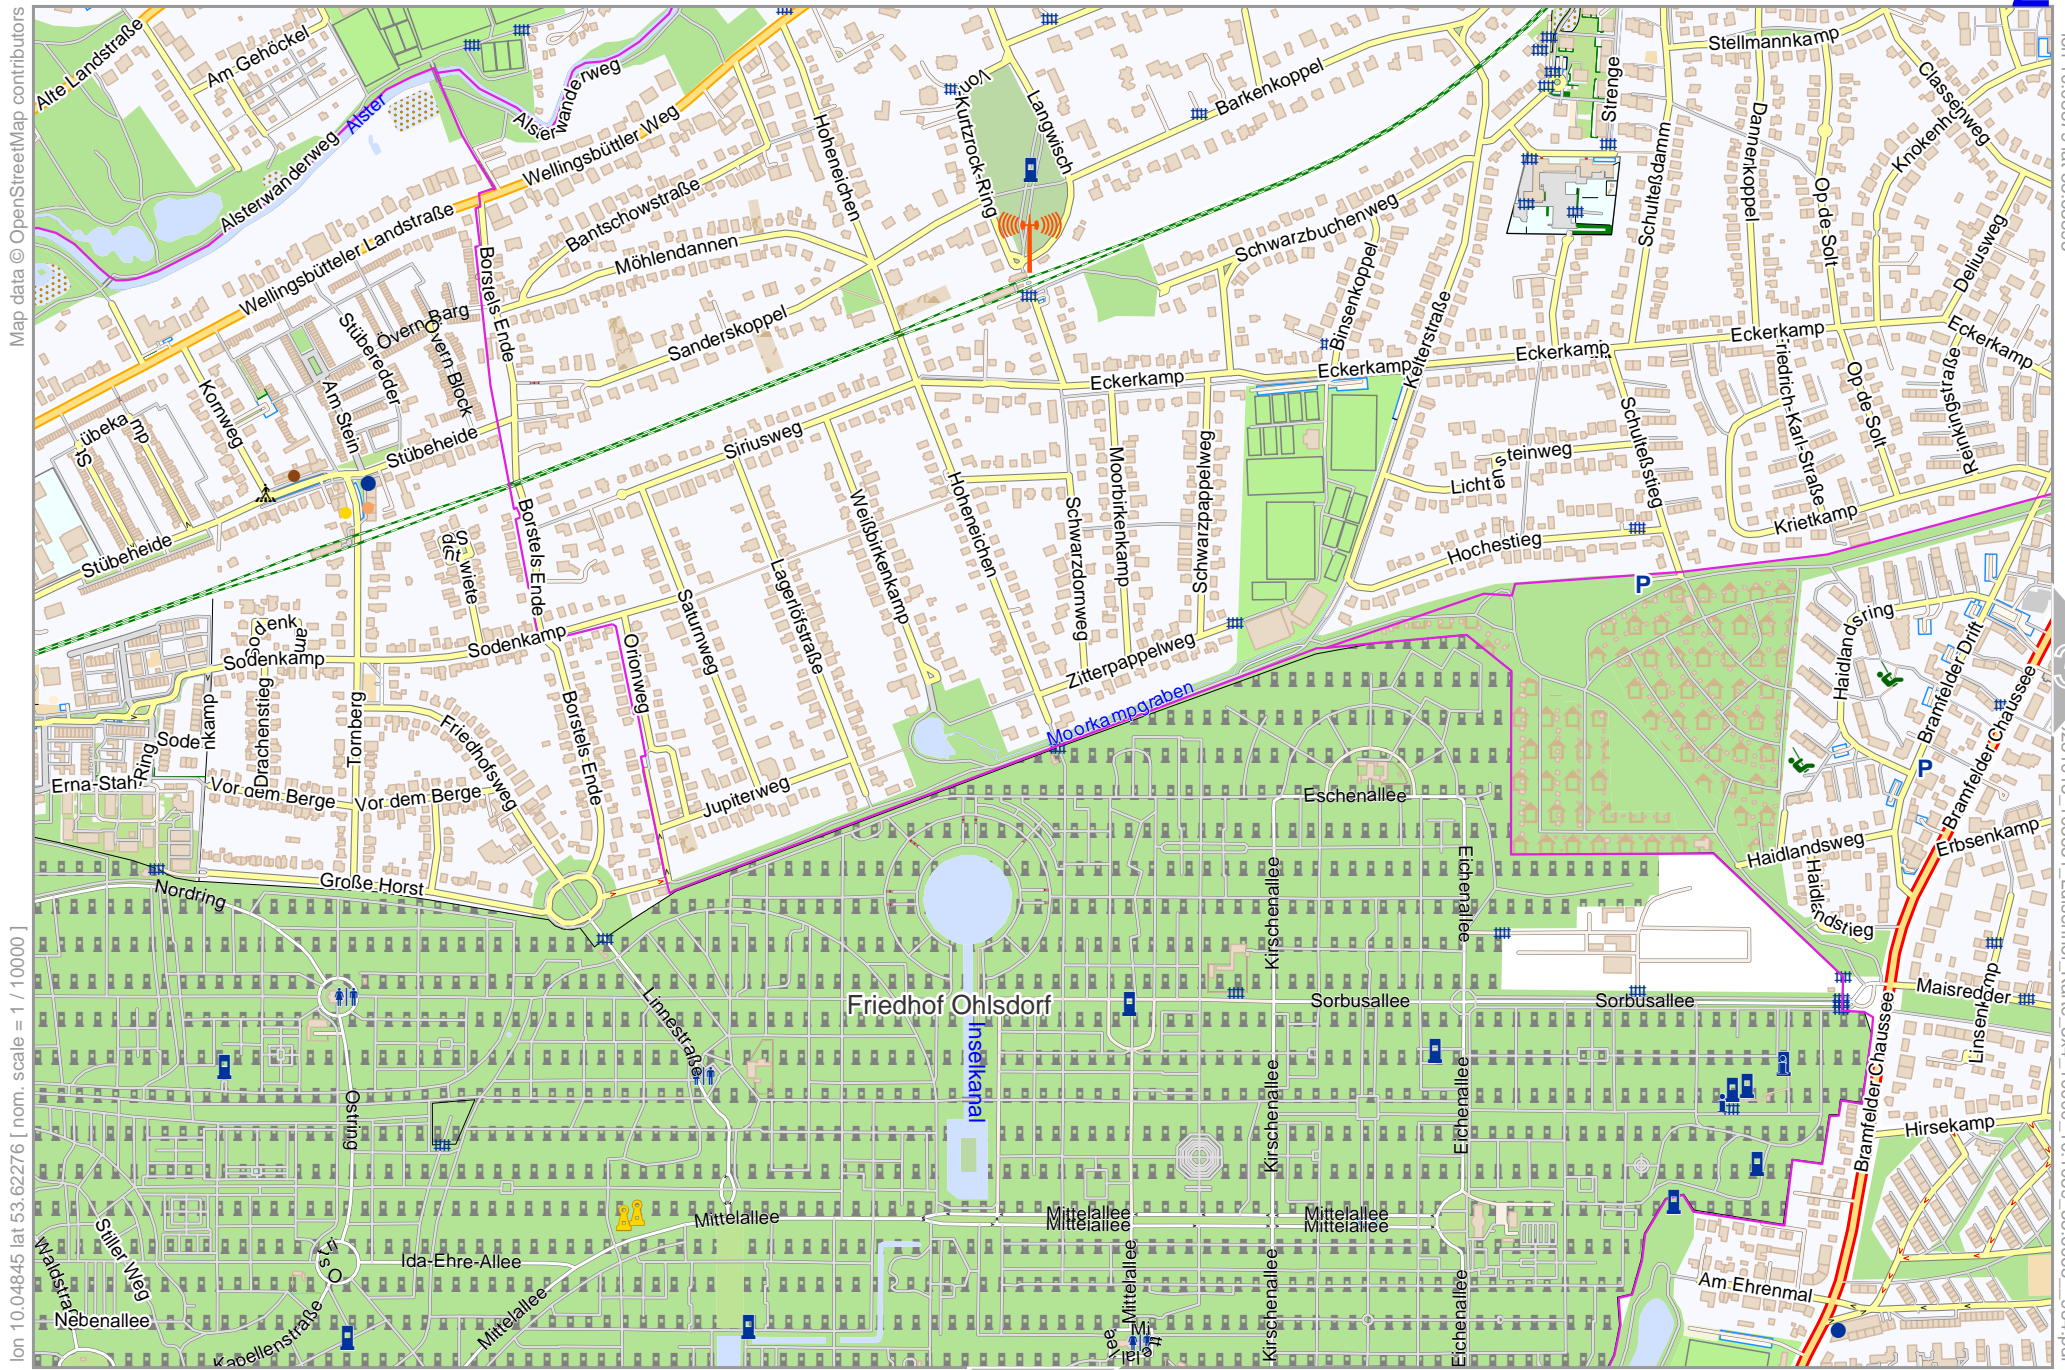

# Luisenhof-Karte-3x4-10000

lon 10.16946 lat 53.63893

Map data © OpenStreetMap contributors

lon 10.04845 lat 53.57424  
[ nom. scale = 1 / 40000 ]

pdfmap 20231013\_103631 Luisenhof Karte 3x4 10000 10.1089 53.6065 934.pdf

Map data © OpenStreetMap contributors

lon 10.04845 lat 53.62276 [ nom. scale = 1 / 10000 ]

lon 10.08879 lat 53.63893

20231013\_103631\_Luisenhof\_Karte\_3x4\_10000\_10.1089\_53.6065\_934.pdf

0 100 m 1000 m

# Luisenhof-Karte-3x4-10000

Map data © OpenStreetMap contributors

lon 10.08879 lat 53.62276 [ nom. scale = 1 / 10000 ]

lon 10.12913 lat 53.63993

20231013\_103631\_Luisenhof\_Karte\_3x4\_10000\_10.1089\_53.6065\_934.pdf

0 100 m 1000 m

Map data © OpenStreetMap contributors

lon 10.12913 lat 53.62276 [ nom. scale = 1 / 10000 ]

Map data © OpenStreetMap contributors

lon 10.04845 lat 53.60659 [ nom. scale = 1 / 10000 ]

lon 10.08879 lat 53.62276