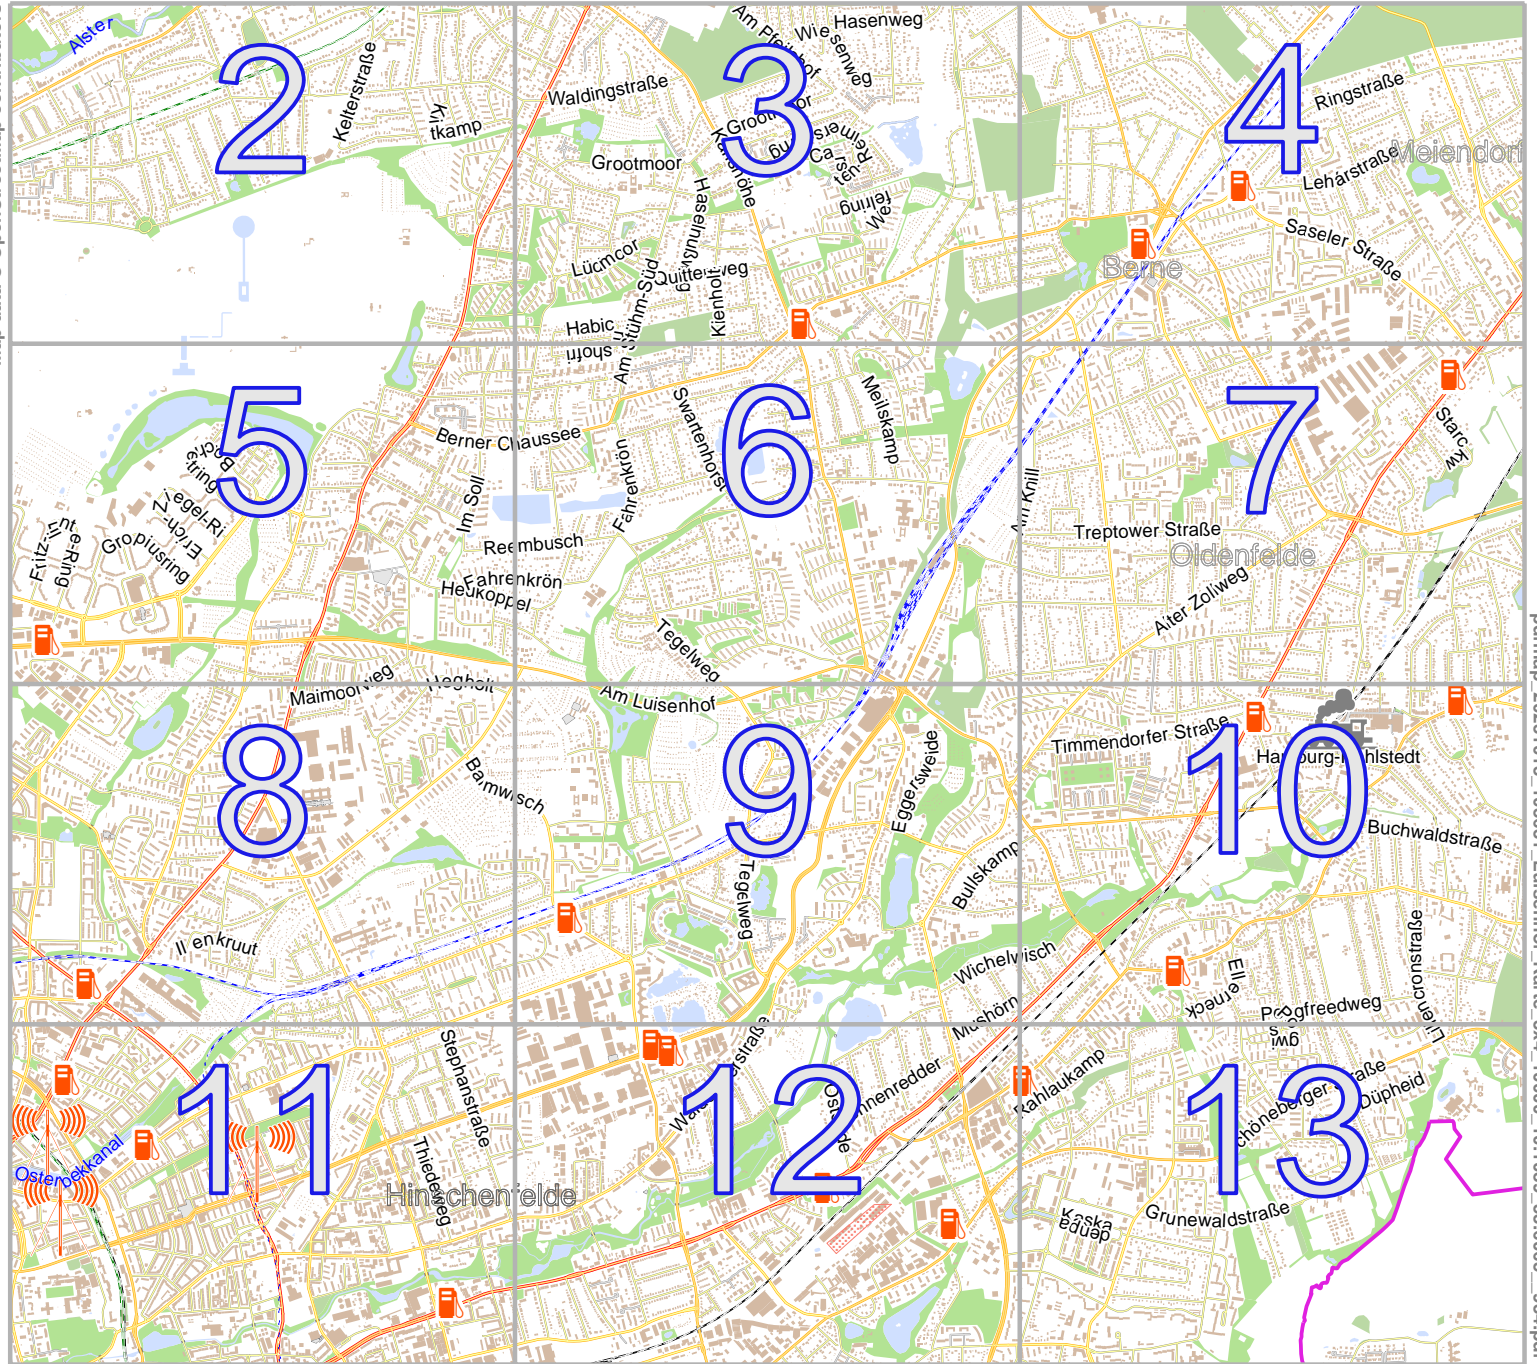

# Luisenhof-Karte-3x4-10000

lon 10.16946 lat 53.63893

Map data © OpenStreetMap contributors

lon 10.04845 lat 53.57424  
[ nom. scale = 1 / 40000 ]

pdfmap 20231013\_103631 Luisenhof Karte 3x4 10000 10.1089 53.6065 934.pdf

Map data © OpenStreetMap contributors

lon 10.04845 lat 53.62276 [ nom. scale = 1 / 10000 ]

lon 10.08879 lat 53.63893

20231013\_103631\_Luisenhof\_Karte\_3x4\_10000\_10.1089\_53.6065\_934.pdf

0 100 m 1000 m

# Luisenhof-Karte-3x4-10000

Map data © OpenStreetMap contributors

lon 10.08879 lat 53.62276 [ nom. scale = 1 / 10000 ]

lon 10.12913 lat 53.63993

20231013\_103631\_Luisenhof\_Karte\_3x4\_10000\_10.1089\_53.6065\_934.pdf

0 100 m 1000 m

Map data © OpenStreetMap contributors

lon 10.12913 lat 53.62276 [ nom. scale = 1 / 10000 ]

Map data © OpenStreetMap contributors

lon 10.04845 lat 53.60659 [ nom. scale = 1 / 10000 ]

lon 10.08879 lat 53.62276