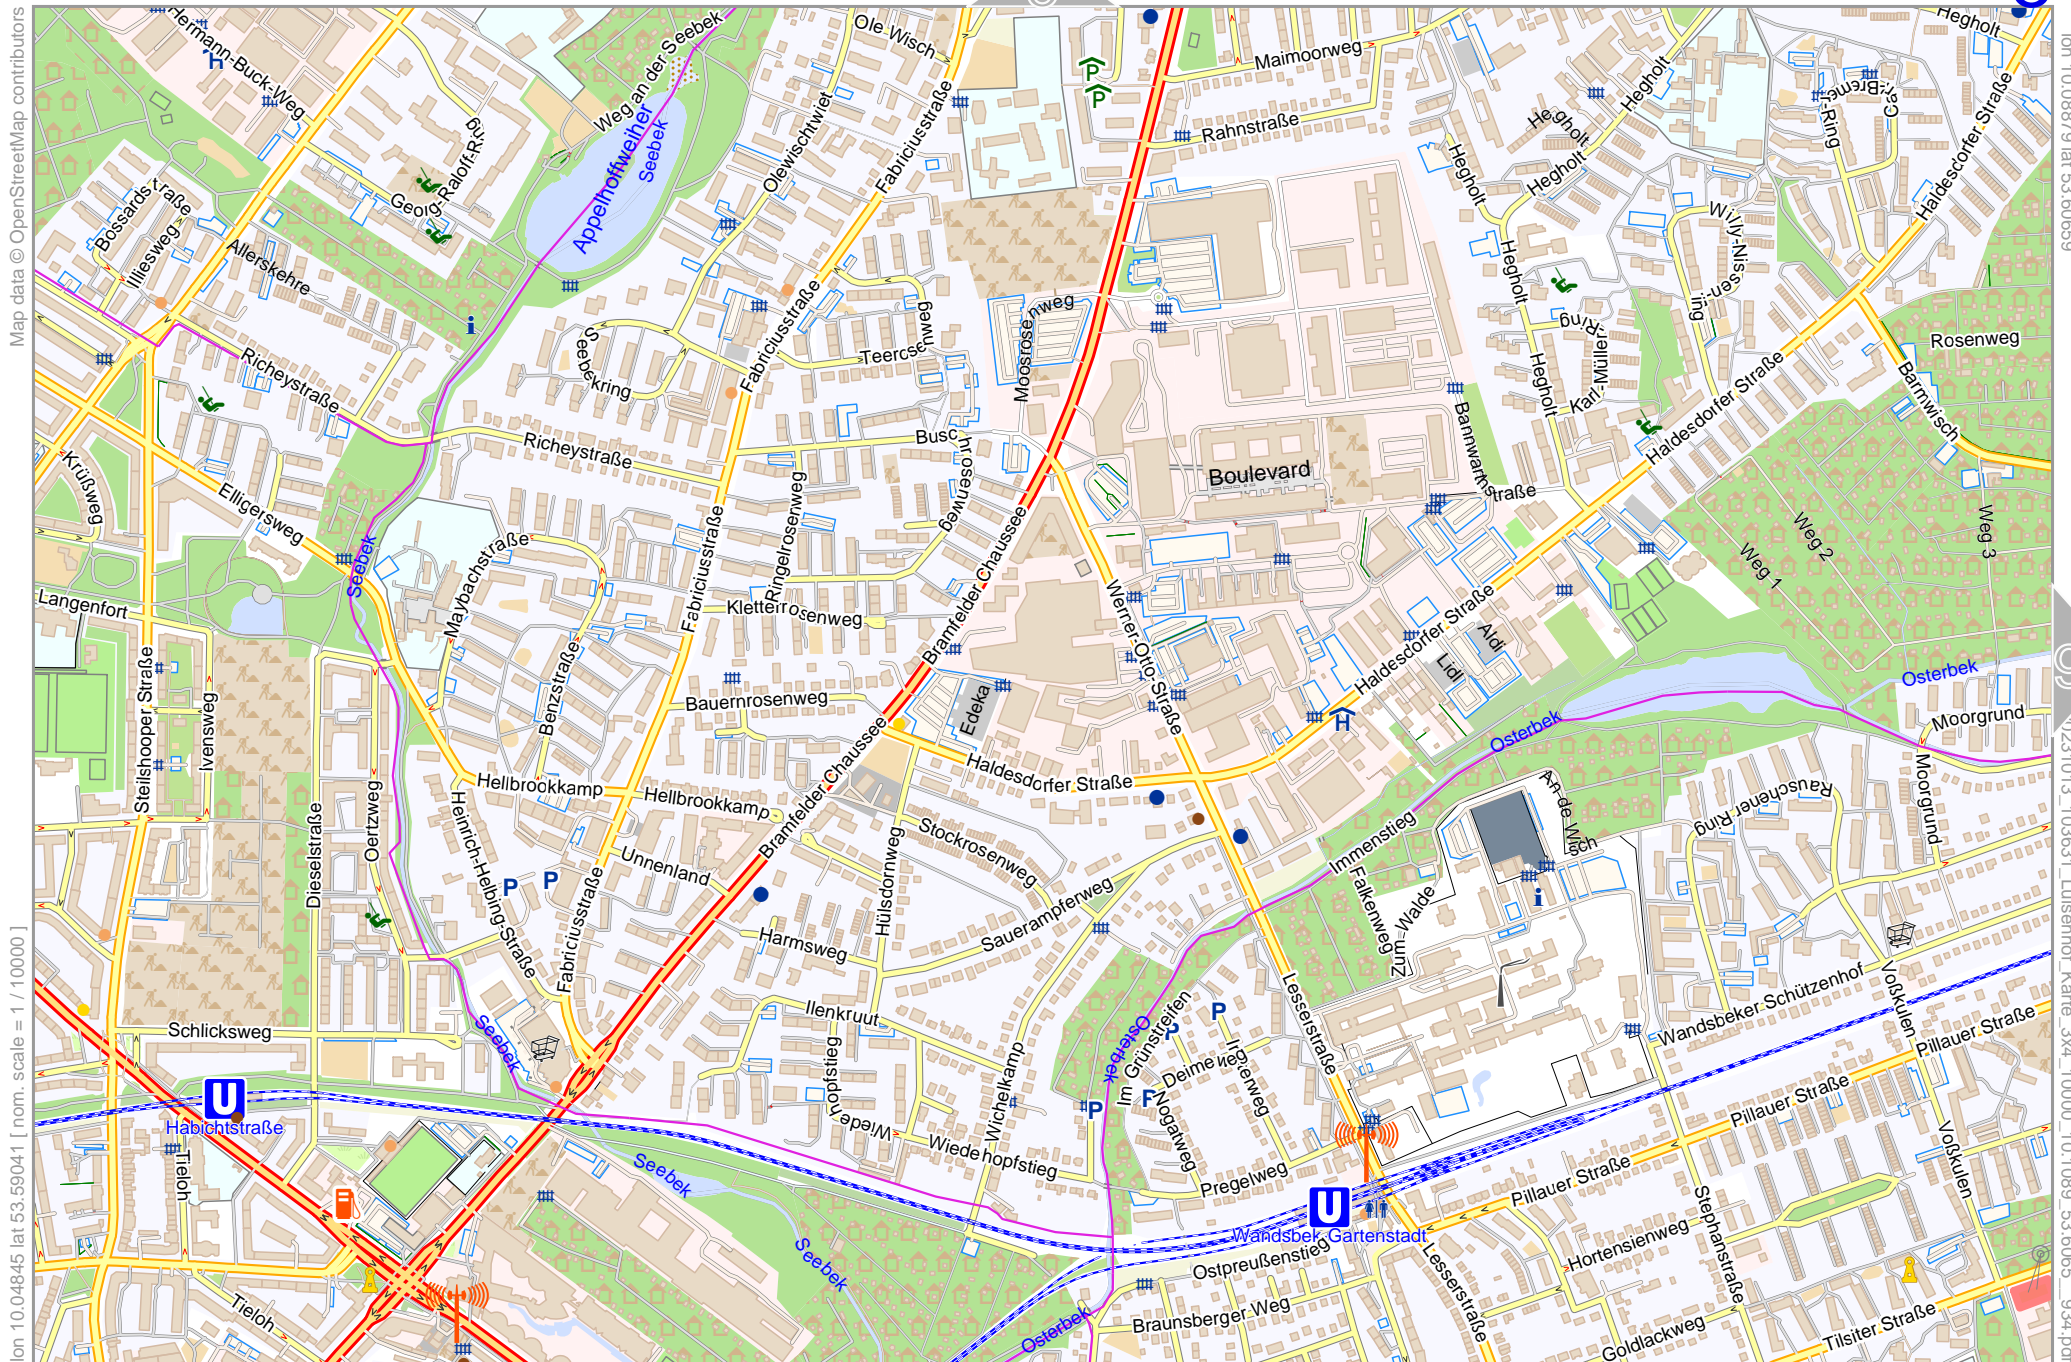

lon 10.12913 lat 53.60659 [ nom. scale = 1 / 10000 ]

lon 10.16946 lat 53.62276

pdfmap, 20231013\_103631\_Luisenhof\_Karte\_3x4\_10000\_10.1089\_53.6065\_934.pdf

0 100 m 1000 m

10

# Luisenhof-Karte-3x4-10000

Map data © OpenStreetMap contributors

lon 10.04845 lat 53.59041 [ nom. scale = 1 / 10000 ]

lon 10.08979 lat 53.60659

20231013\_103631\_Luisenhof\_Karte\_3x4\_10000\_10.1089\_53.6065\_934.pdf

Map data © OpenStreetMap contributors

lon 10.08879 lat 53.59041 [ nom. scale = 1 / 10000 ]

lon 10.12913 lat 53.60659

20231013\_103631\_Luisenhof\_Karte\_3x4\_10000\_10.1089\_53.6065\_934.pdf

0 100 m 1000 m

Map data © OpenStreetMap contributors

lon 10.12913 lat 53.59041 [ nom. scale = 1 / 10000 ]

0 100 m 1000 m

lon 10.16946 lat 53.60659

pdfmap\_20231013\_103631\_Luisenhof\_Karte\_3x4\_10000\_10.1089\_53.6065\_934.pdf