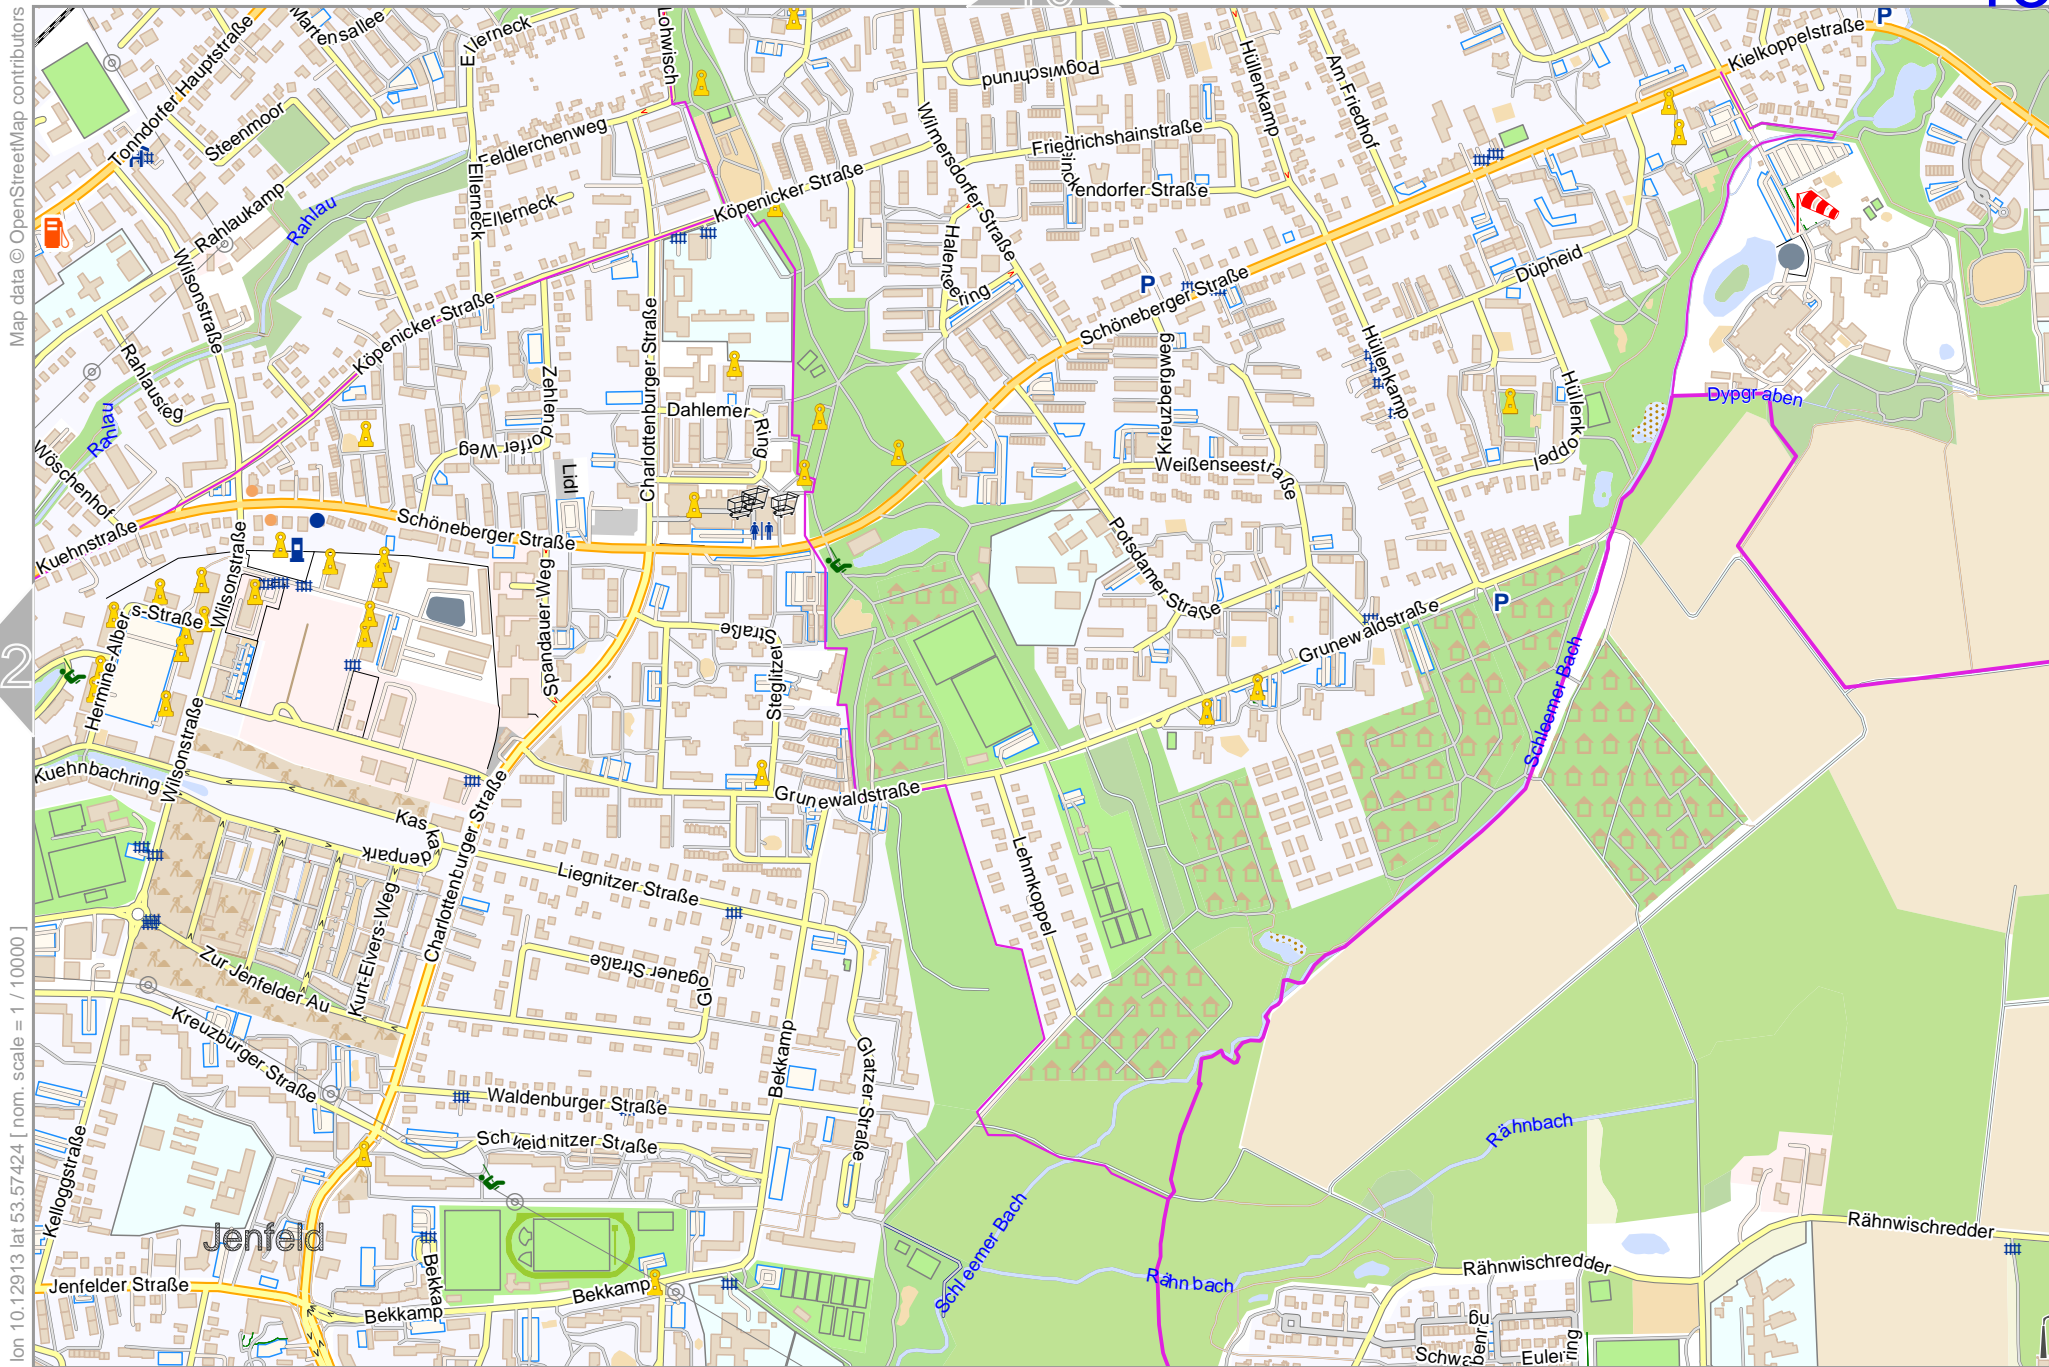

Map data © OpenStreetMap contributors

lon 10.12913 lat 53.59041 [ nom. scale = 1 / 10000 ]

0 100 m 1000 m

lon 10.16946 lat 53.60659

pdfmap\_20231013\_103631\_Luisenhof\_Karte\_3x4\_10000\_10.1089\_53.6065\_934.pdf

Map data © OpenStreetMap contributors

lon 10.04845 lat 53.57424 [ nom. scale = 1 / 10000 ]

lon 10.08979 lat 53.59041

20231013\_103631\_Luisenhof\_Karte\_3x4\_10000\_10.1089\_53.6065\_934.pdf

0 100 m 1000 m

Map data © OpenStreetMap contributors

[lon 10.08879 lat 53.57424 [nom. scale = 1 / 10000 ]

lon 10.12913 lat 53.59041

20231013\_103631\_Luisenhof\_Karte\_3x4\_10000\_10.1089\_53.6065\_934.pdf

0 100 m 1000 m

Map data © OpenStreetMap contributors

lon 10.12913 lat 53.57424 [ nom. scale = 1 / 10000 ]

lon 10.16946 lat 53.59041

pdfmap\_20231013\_103631\_Luisenhof\_Karte\_3x4\_10000\_10.1089\_53.6065\_934.pdf

0 100 m 1000 m