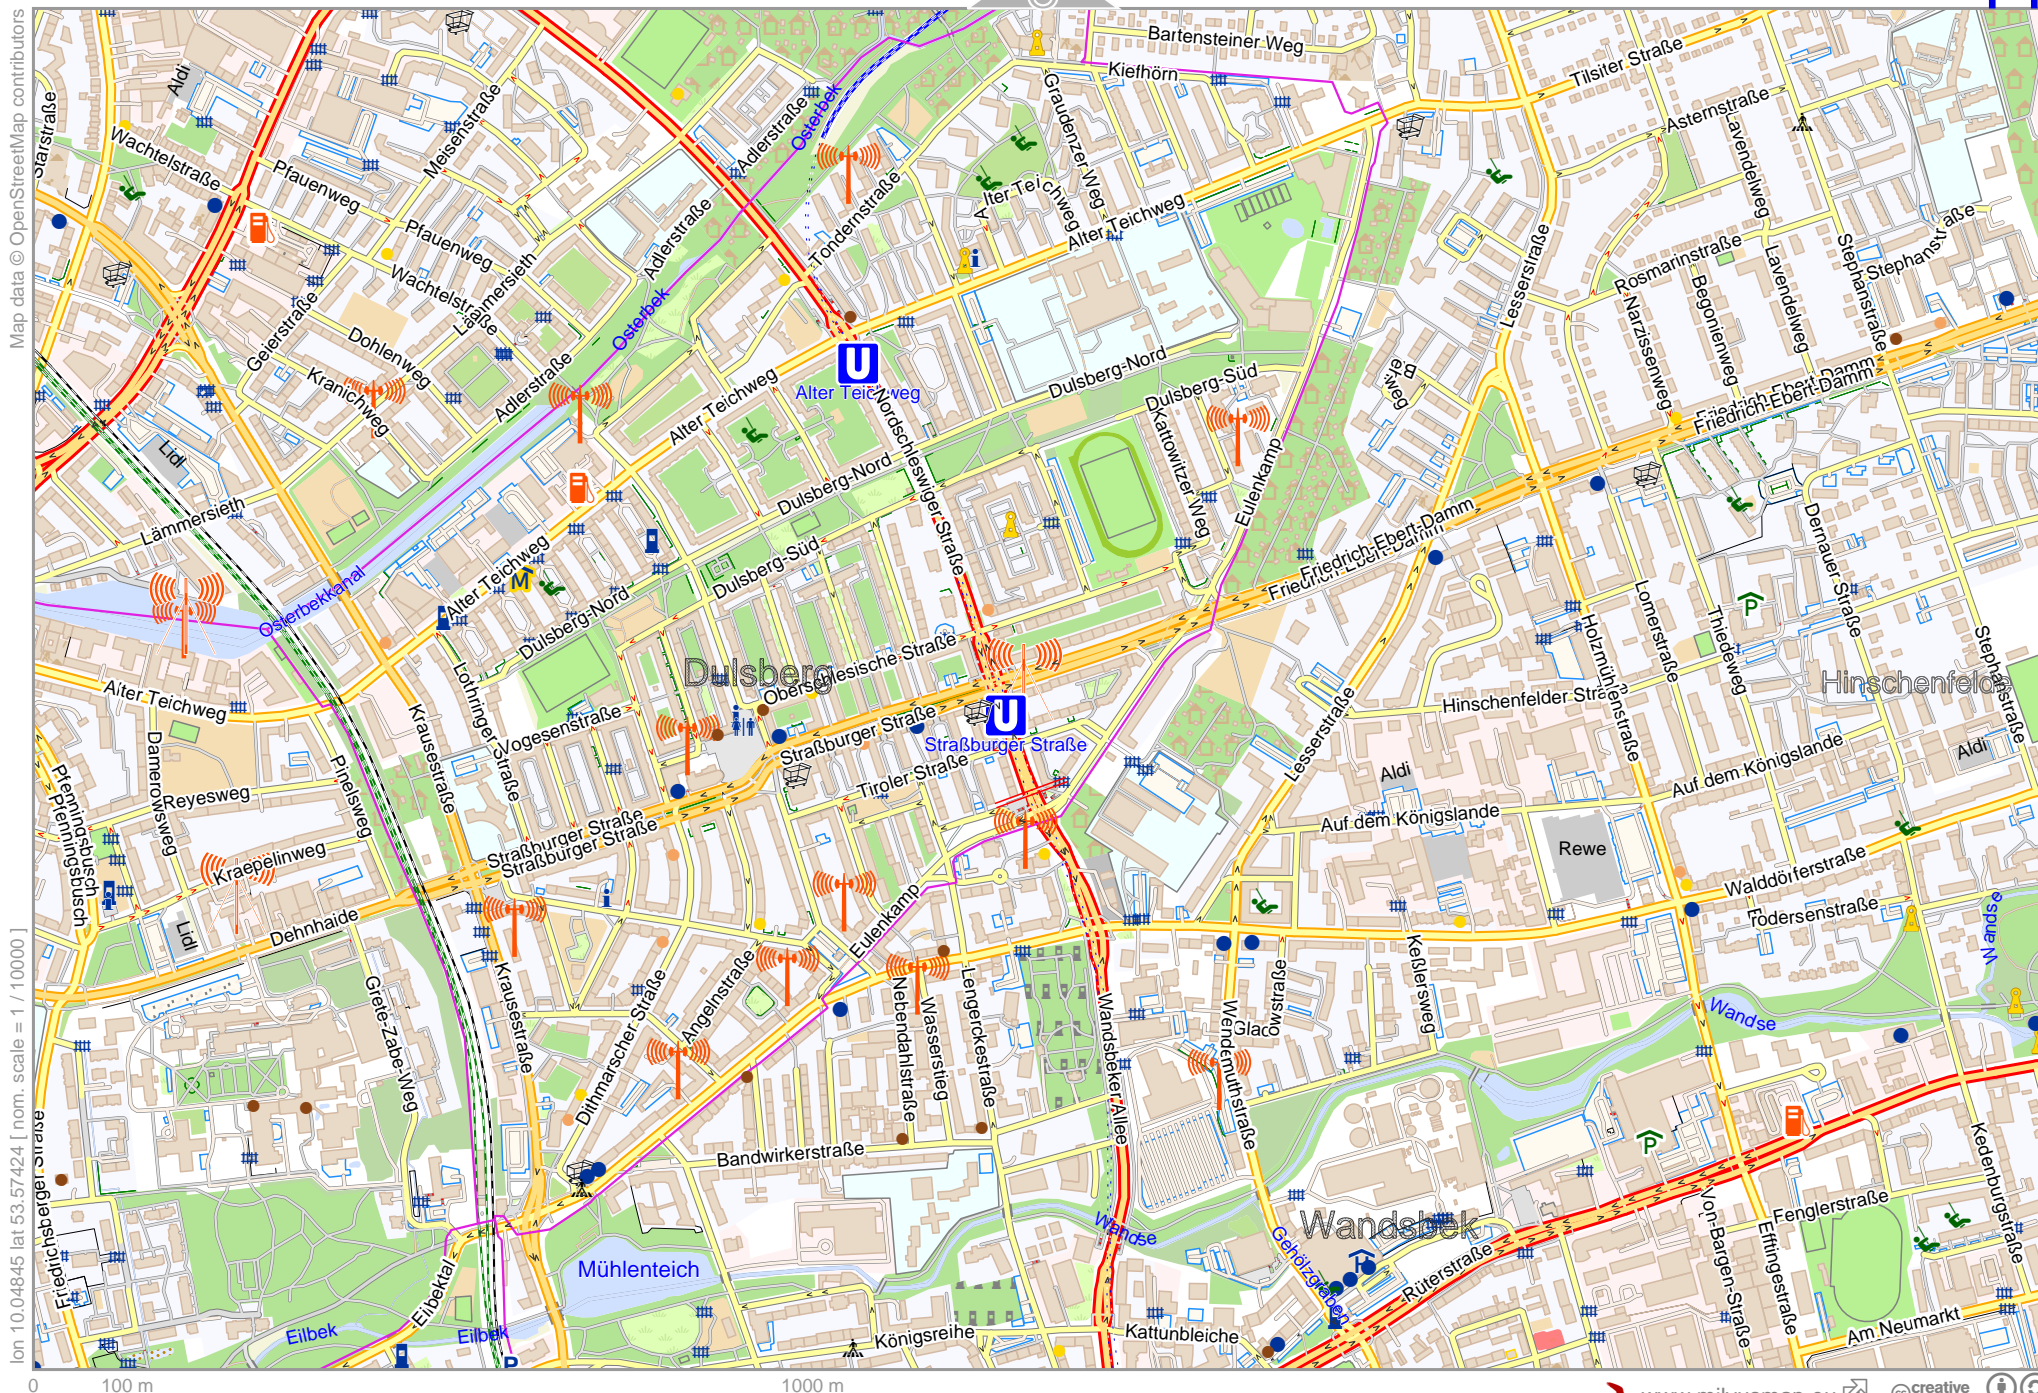

# Luisenhof-Karte-3x4-10000

Map data © OpenStreetMap contributors

lon 10.04845 lat 53.59041 [ nom. scale = 1 / 10000 ]

lon 10.08979 lat 53.60659

20231013\_103631\_Luisenhof\_Karte\_3x4\_10000\_10.1089\_53.6065\_934.pdf

Map data © OpenStreetMap contributors

lon 10.08879 lat 53.59041 [ nom. scale = 1 / 10000 ]

lon 10.12913 lat 53.60659

20231013\_103631\_Luisenhof\_Karte\_3x4\_10000\_10.1089\_53.6065\_934.pdf

0 100 m 1000 m

Map data © OpenStreetMap contributors

lon 10.12913 lat 53.59041 [ nom. scale = 1 / 10000 ]

0 100 m 1000 m

lon 10.16946 lat 53.60659

pdfmap\_20231013\_103631\_Luisenhof\_Karte\_3x4\_10000\_10.1089\_53.6065\_934.pdf

Map data © OpenStreetMap contributors

lon 10.04845 lat 53.57424 [ nom. scale = 1 / 10000 ]

lon 10.08979 lat 53.59041

20231013\_103631\_Luisenhof\_Karte\_3x4\_10000\_10.1089\_53.6065\_934.pdf

0 100 m 1000 m