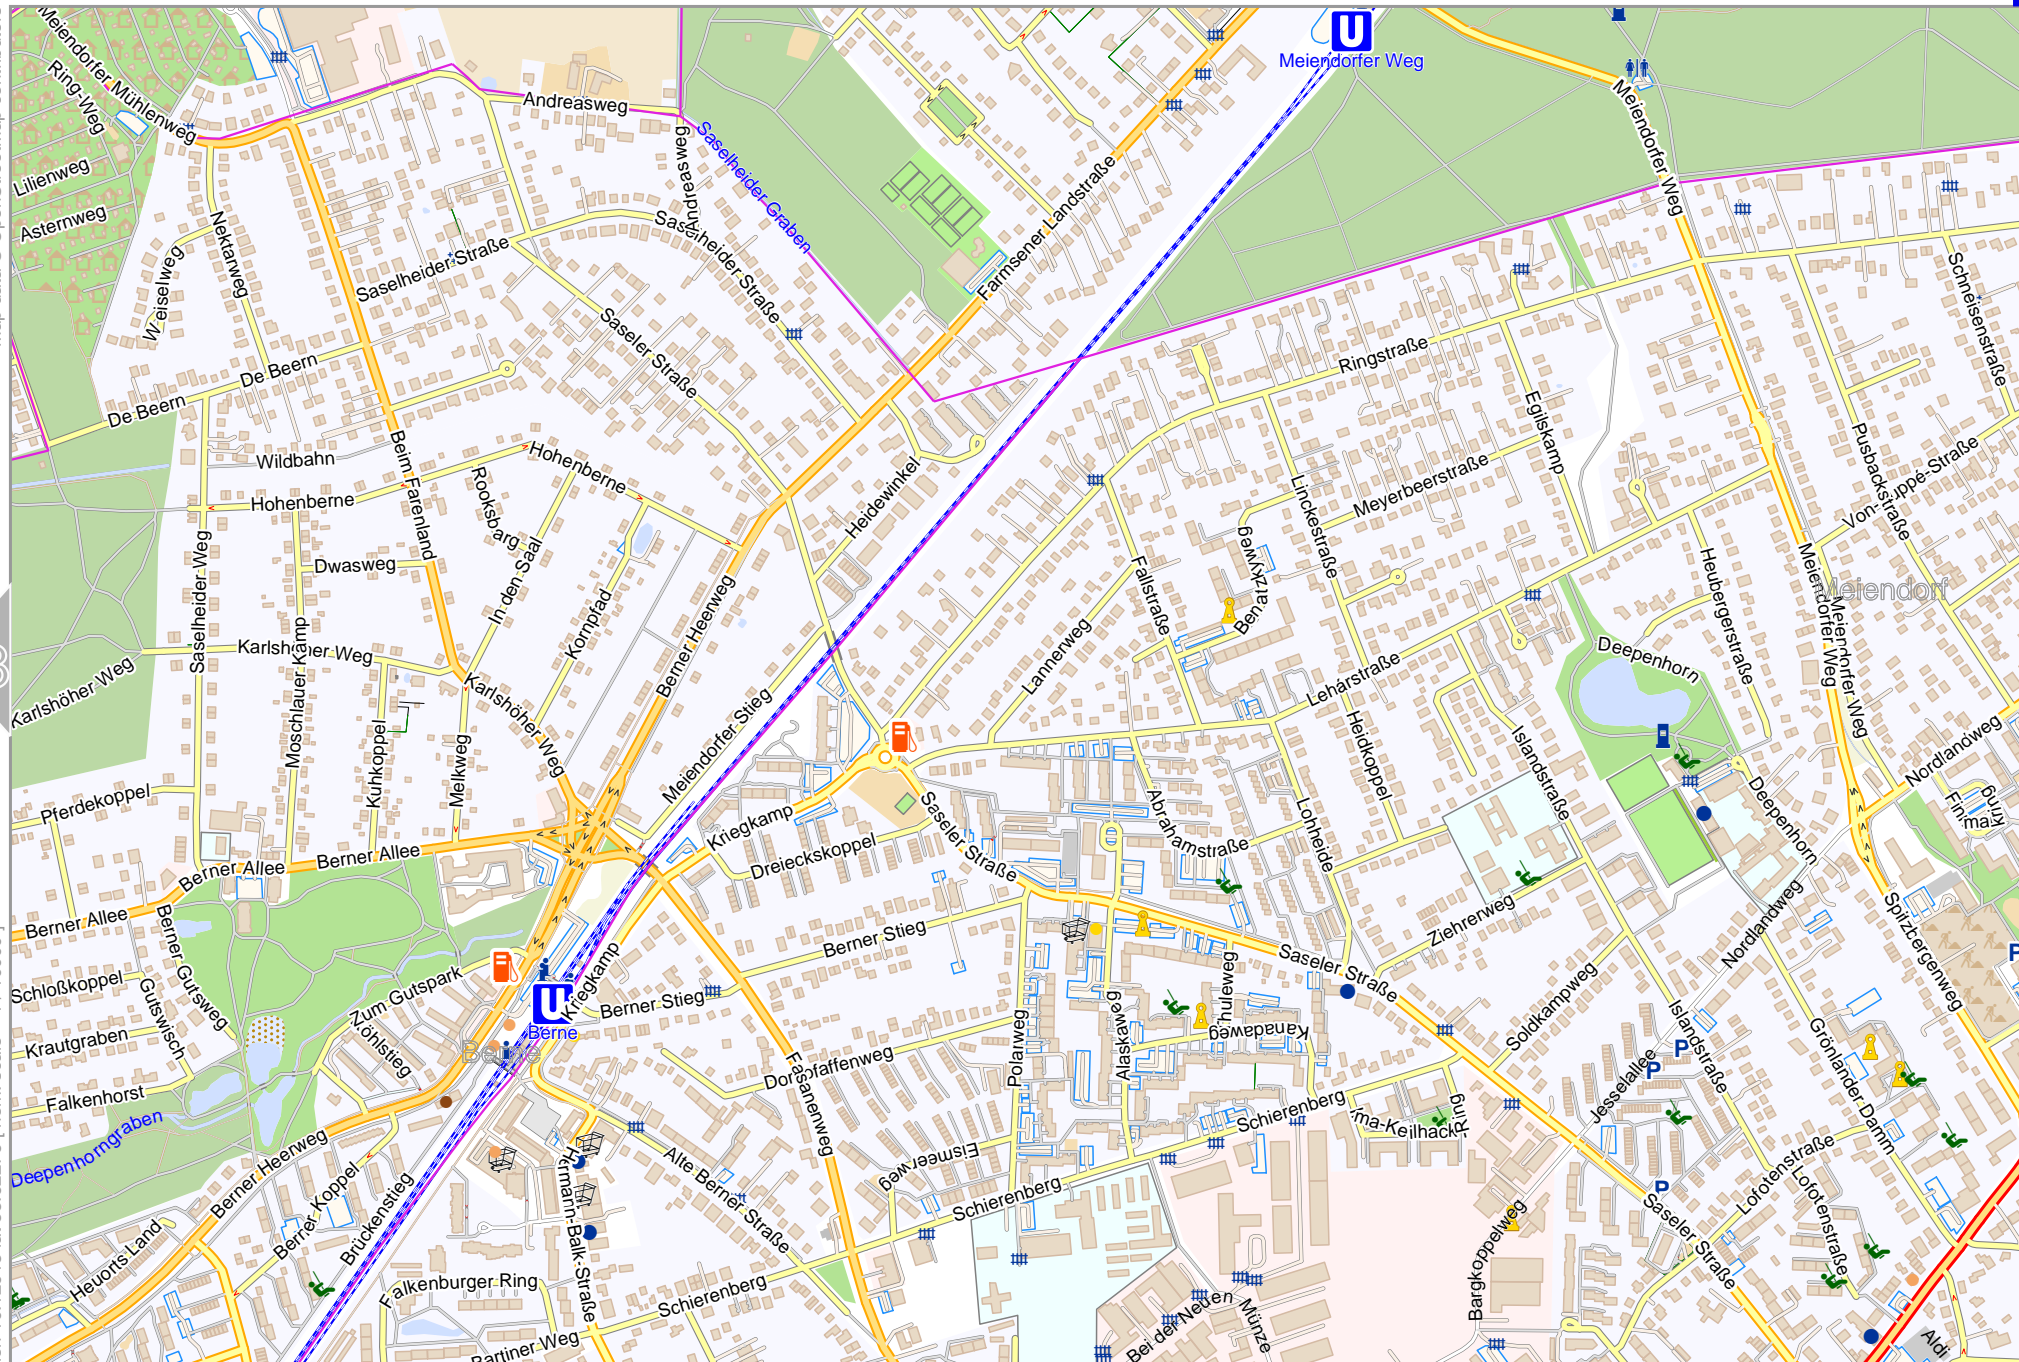

Map data © OpenStreetMap contributors

lon 10.04845 lat 53.62276 [ nom. scale = 1 / 10000 ]

lon 10.08879 lat 53.63893

20231013\_103631\_Luisenhof\_Karte\_3x4\_10000\_10.1089\_53.6065\_934.pdf

0 100 m 1000 m

# Luisenhof-Karte-3x4-10000

Map data © OpenStreetMap contributors

lon 10.08879 lat 53.62276 [ nom. scale = 1 / 10000 ]

lon 10.12913 lat 53.63993

20231013\_103631\_Luisenhof\_Karte\_3x4\_10000\_10.1089\_53.6065\_934.pdf

0 100 m 1000 m

Map data © OpenStreetMap contributors

lon 10.12913 lat 53.62276 [ nom. scale = 1 / 10000 ]

Map data © OpenStreetMap contributors

lon 10.04845 lat 53.60659 [ nom. scale = 1 / 10000 ]

lon 10.08879 lat 53.62276

# Luisenhof-Karte-3x4-10000

lon 10.08879 lat 53.60659 [ nom. scale = 1 / 10000 ]

lon 10.12913 lat 53.62276

20231013\_103631\_Luisenhof\_Karte\_3x4\_10000\_10.1089\_53.6065\_934.pdf

0 100 m 1000 m

Map data © OpenStreetMap contributors