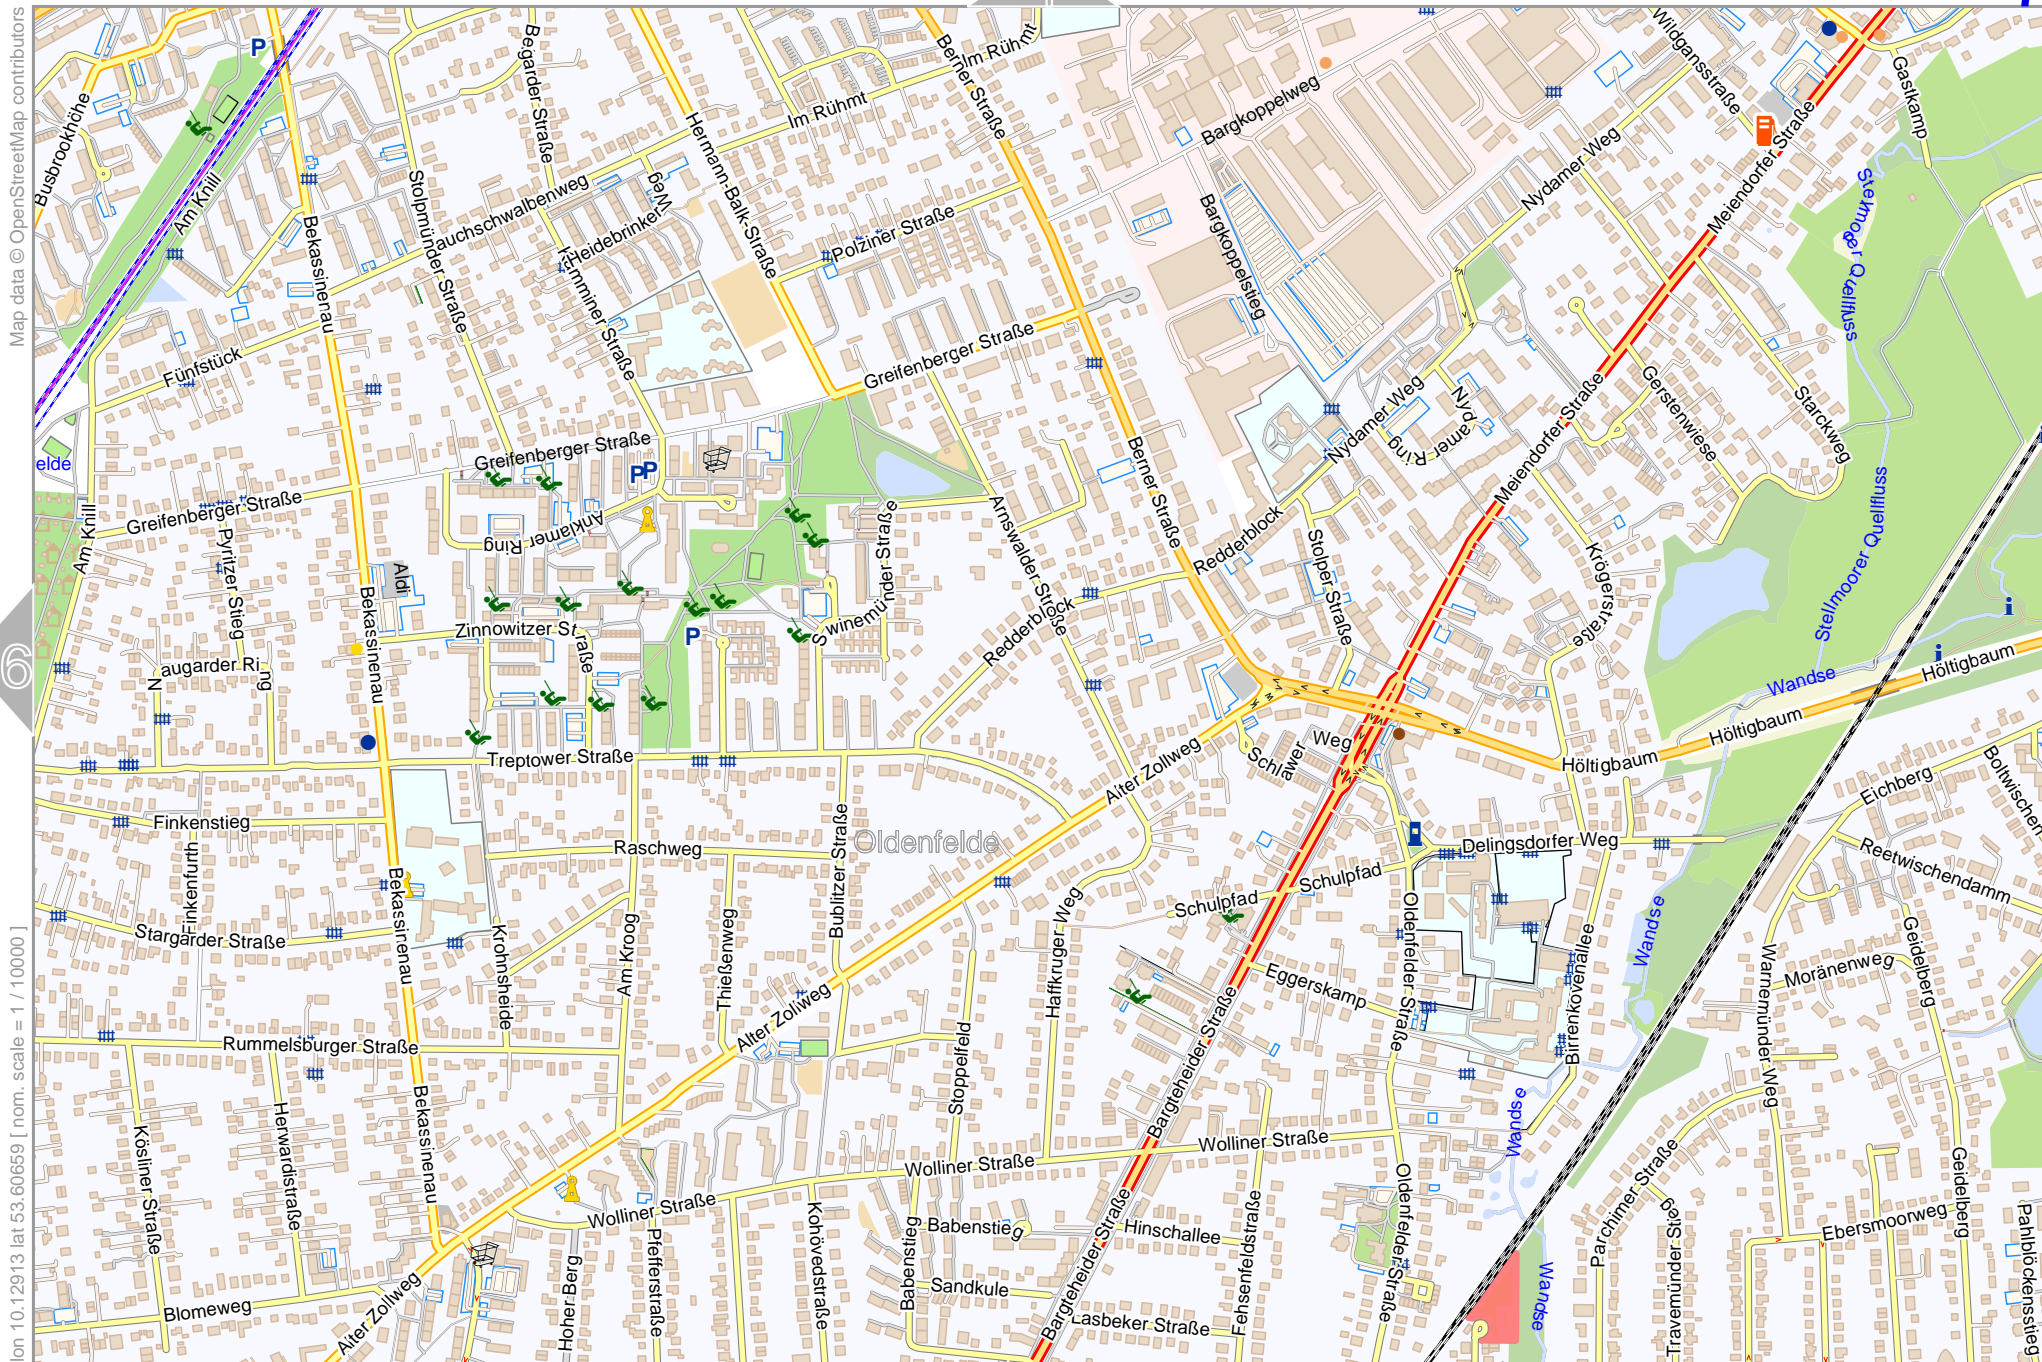

# Luisenhof-Karte-3x4-10000

lon 10.08879 lat 53.60659 [ nom. scale = 1 / 10000 ]

lon 10.12913 lat 53.62276

20231013\_103631\_Luisenhof\_Karte\_3x4\_10000\_10.1089\_53.6065\_934.pdf

0 100 m 1000 m

Map data © OpenStreetMap contributors

lon 10.12913 lat 53.60659 [ nom. scale = 1 / 10000 ]

lon 10.16946 lat 53.62276

pdfmap, 20231013\_103631\_Luisenhof\_Karte\_3x4\_10000\_10.1089\_53.6065\_934.pdf

0 100 m 1000 m

10

# Luisenhof-Karte-3x4-10000

Map data © OpenStreetMap contributors

lon 10.04845 lat 53.59041 [ nom. scale = 1 / 10000 ]

lon 10.08979 lat 53.60659

20231013\_103631\_Luisenhof\_Karte\_3x4\_10000\_10.1089\_53.6065\_934.pdf

Map data © OpenStreetMap contributors

lon 10.08879 lat 53.59041 [ nom. scale = 1 / 10000 ]

lon 10.12913 lat 53.60659

20231013\_103631\_Luisenhof\_Karte\_3x4\_10000\_10.1089\_53.6065\_934.pdf

0 100 m 1000 m