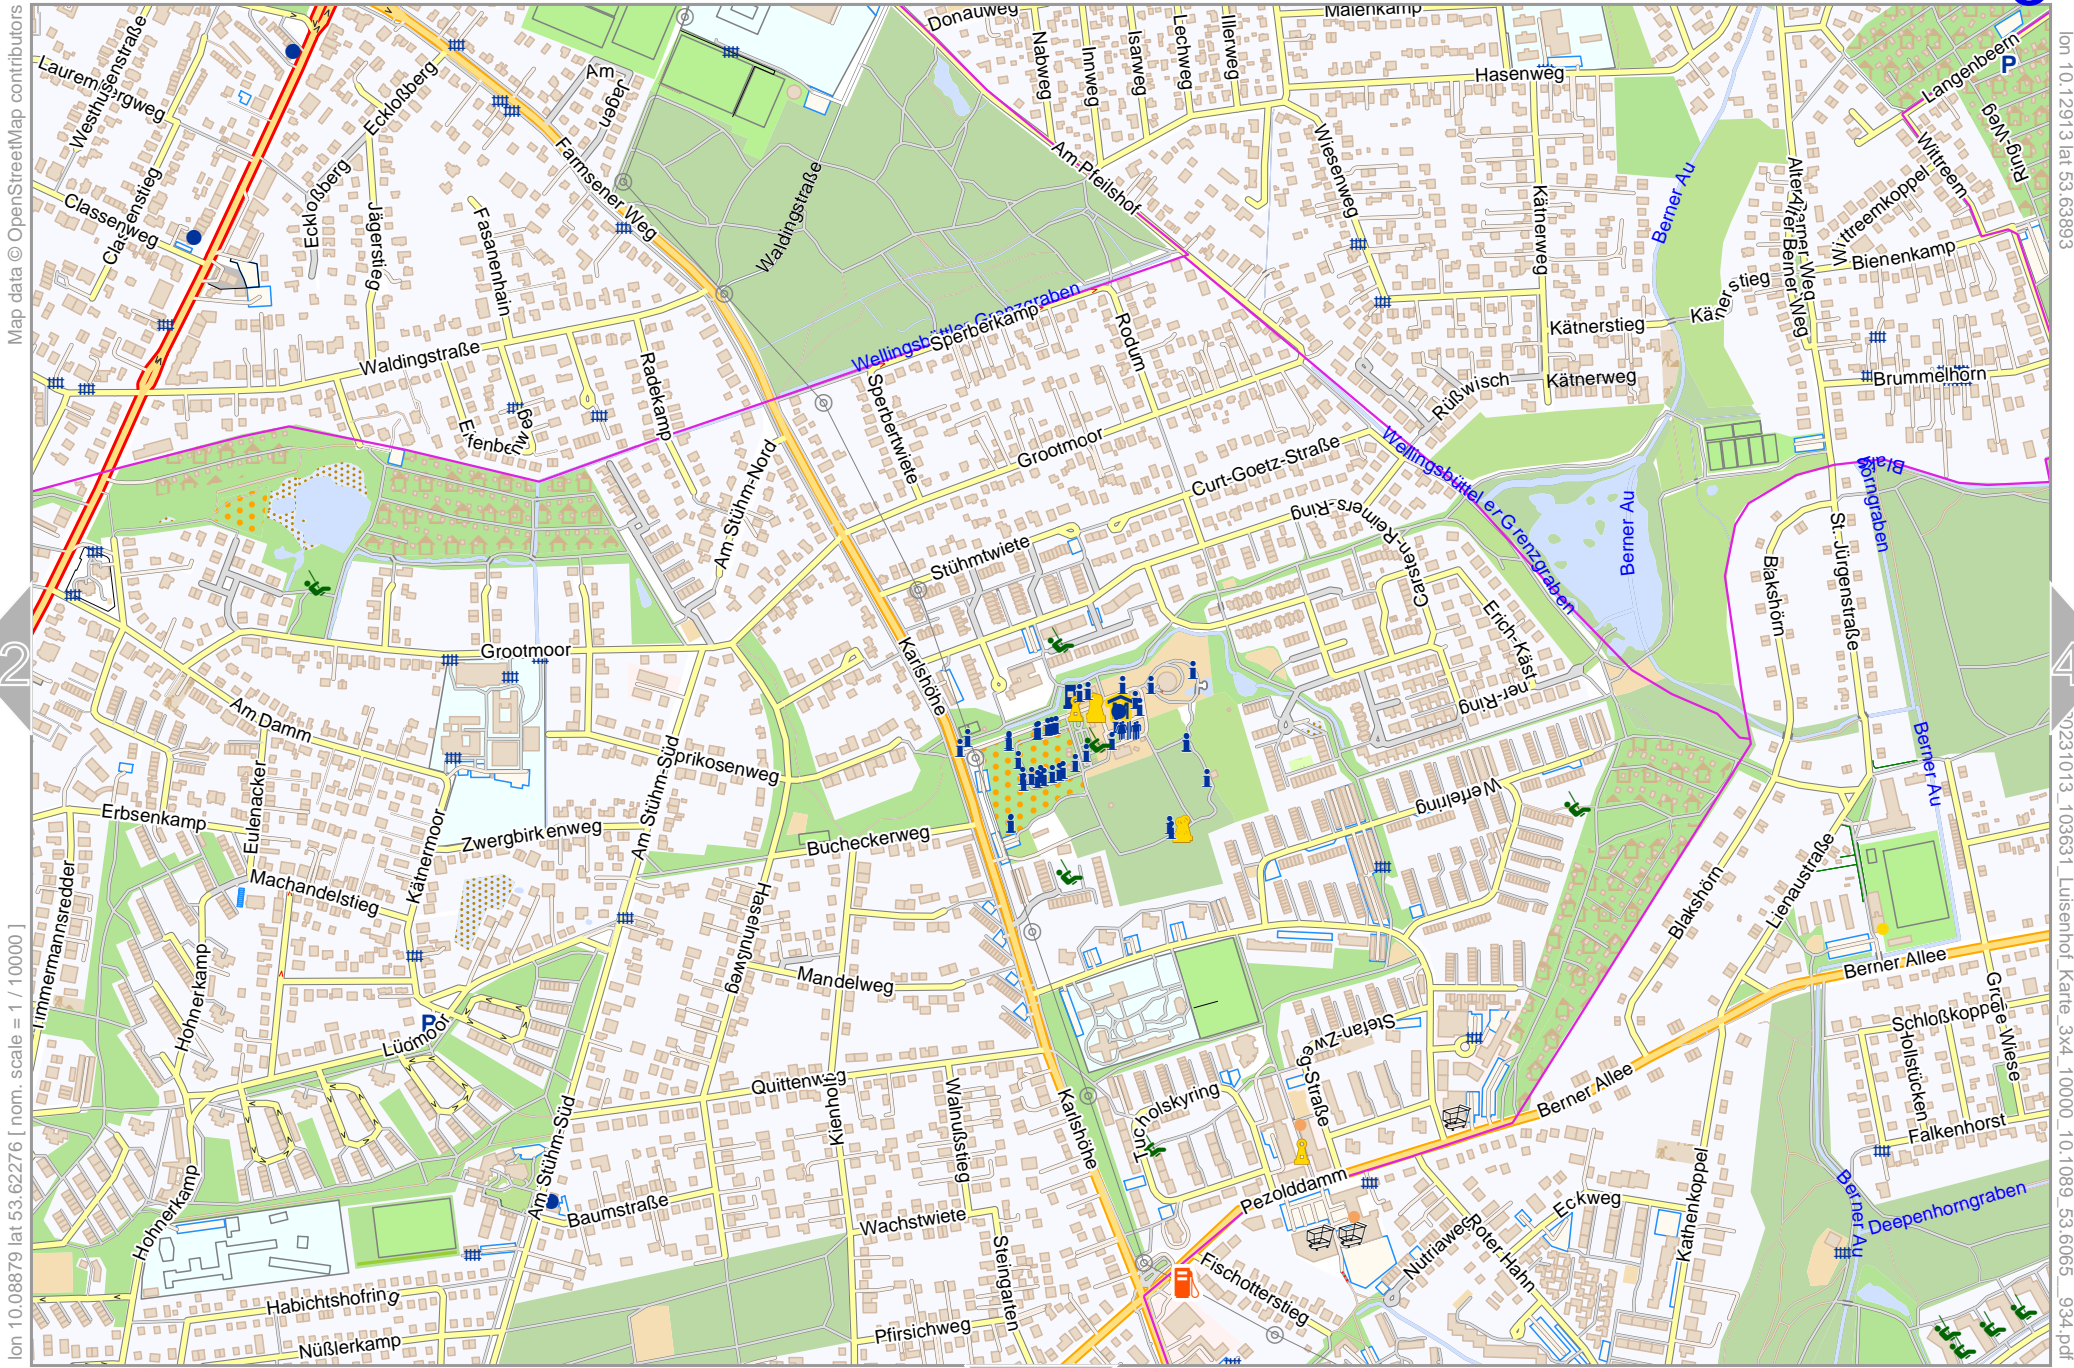

# Luisenhof-Karte-3x4-10000

lon 10.16946 lat 53.63893

Map data © OpenStreetMap contributors

lon 10.04845 lat 53.57424  
[ nom. scale = 1 / 40000 ]

pdfmap 20231013\_103631 Luisenhof Karte 3x4 10000 10.1089 53.6065 934.pdf

Map data © OpenStreetMap contributors

lon 10.04845 lat 53.62276 [ nom. scale = 1 / 10000 ]

lon 10.08879 lat 53.63893

20231013\_103631\_Luisenhof\_Karte\_3x4\_10000\_10.1089\_53.6065\_934.pdf

0 100 m 1000 m

# Luisenhof-Karte-3x4-10000

Map data © OpenStreetMap contributors

lon 10.08879 lat 53.62276 [ nom. scale = 1 / 10000 ]

lon 10.12913 lat 53.63993

20231013\_103631\_Luisenhof\_Karte\_3x4\_10000\_10.1089\_53.6065\_934.pdf

0 100 m 1000 m

Map data © OpenStreetMap contributors

lon 10.12913 lat 53.62276 [ nom. scale = 1 / 10000 ]

Map data © OpenStreetMap contributors

lon 10.04845 lat 53.60659 [ nom. scale = 1 / 10000 ]

lon 10.08879 lat 53.62276