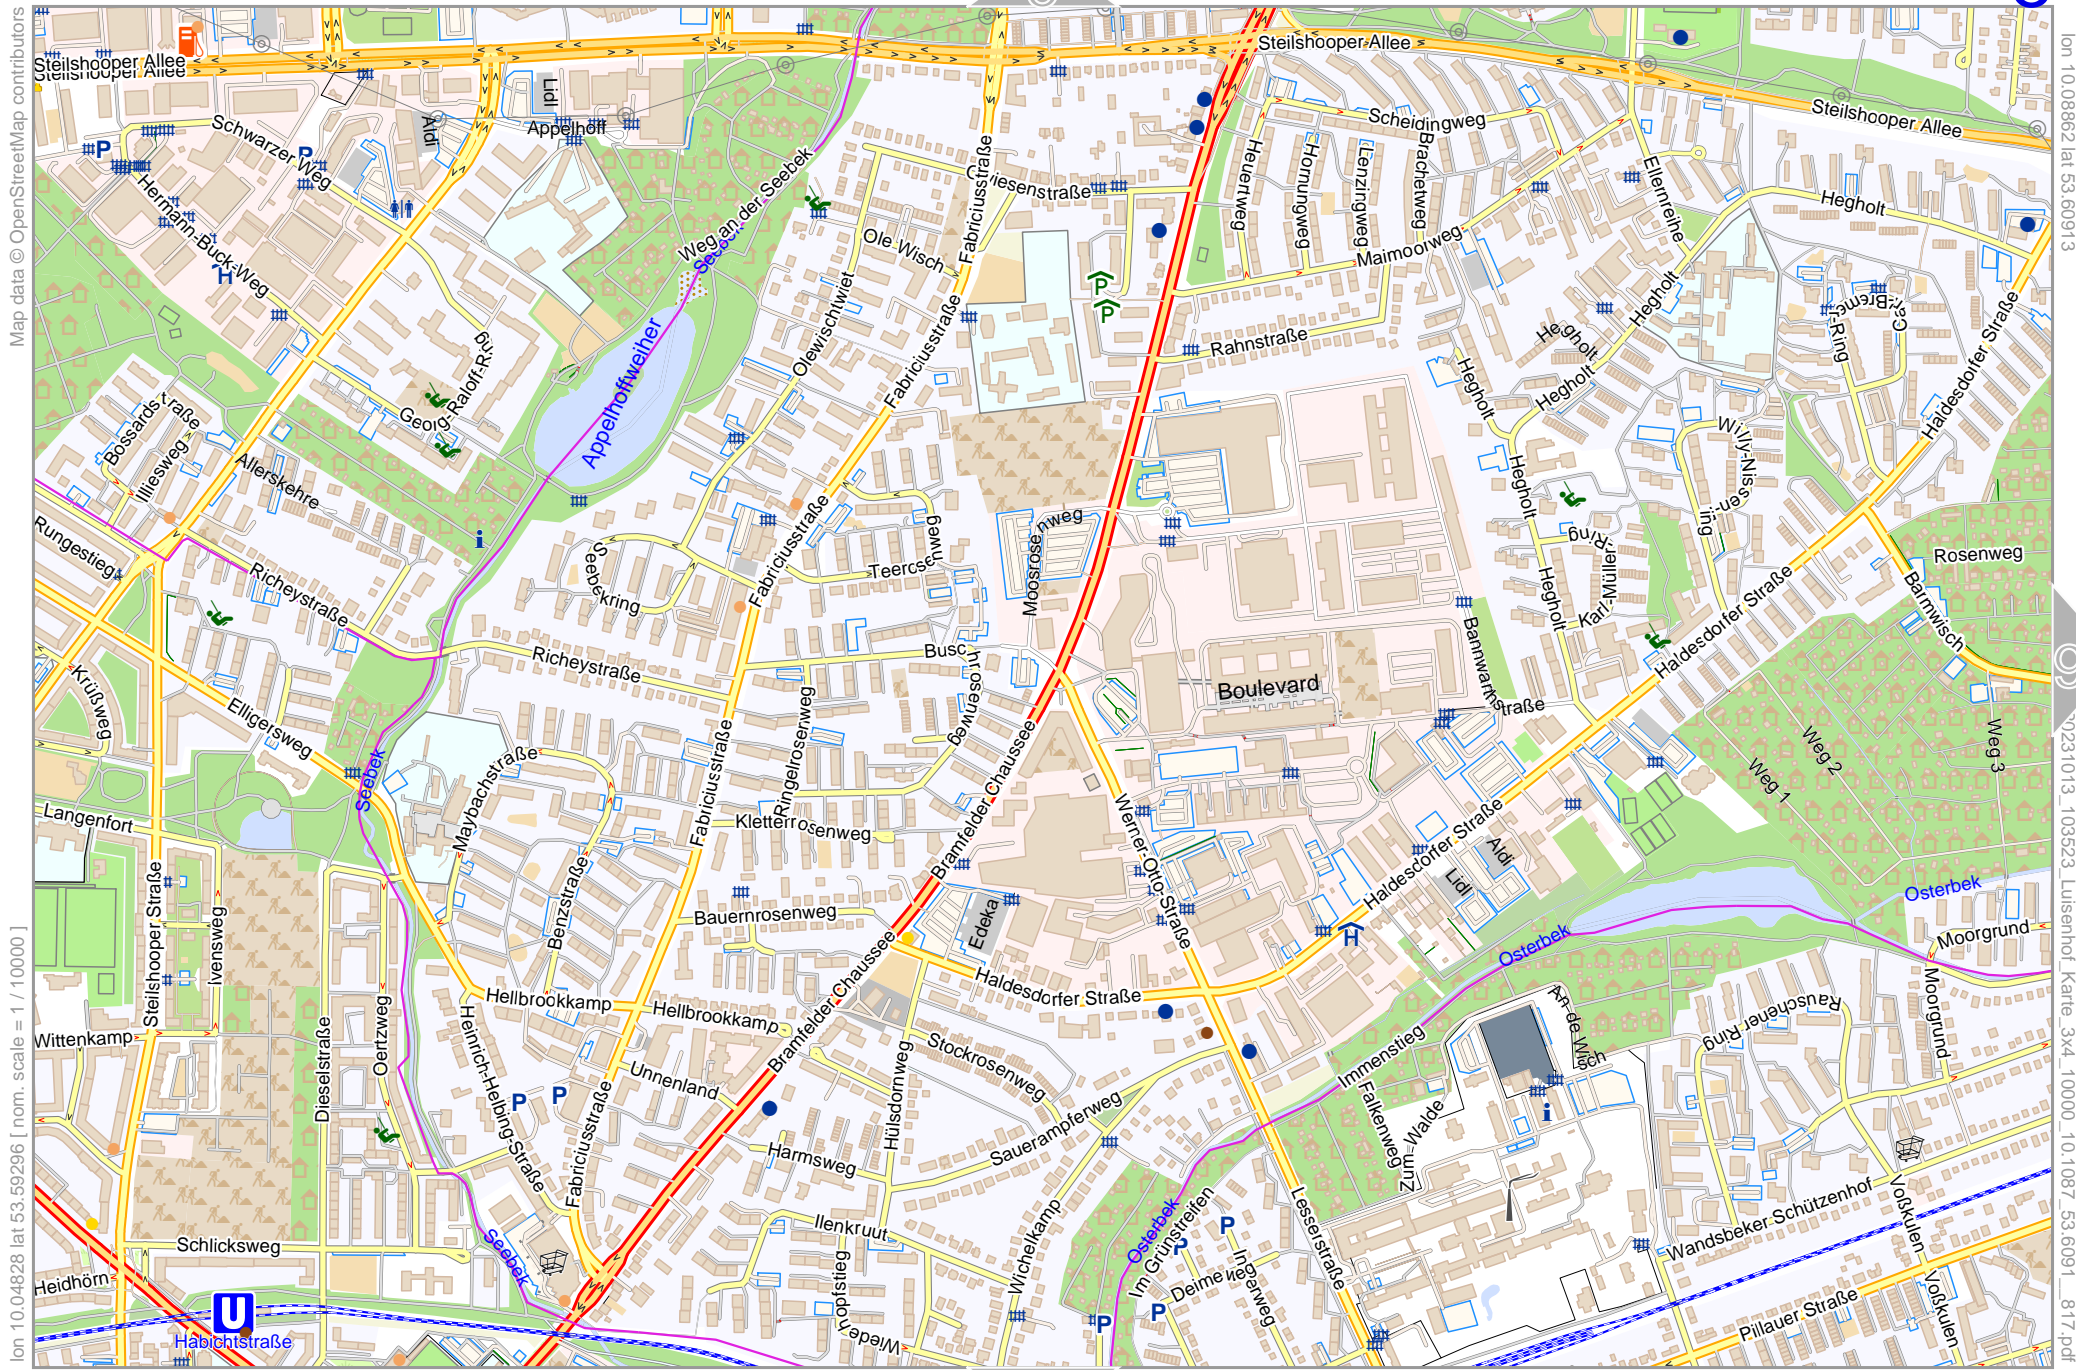

Map data © OpenStreetMap contributors

lon 10.04828 lat 53.60913 [nom. scale = 1 / 10000]

lon 10.08962 lat 53.62530

20231013_103523_Luisenhof_Karte_3x4_10000_10.1087_53.6091_817.pdf

0 100 m 1000 m

lon 10.08862 lat 53.60913 [nom. scale = 1 / 10000]

lon 10.12896 lat 53.62830
20231013_103523_Luisenhof_Karte_3x4_10000_101087_53.6091_817.pdf

0 100 m 1000 m

Map data © OpenStreetMap contributors

lon 10.12896 lat 53.60913 [nom. scale = 1 / 10000]

lon 10.16930 lat 53.62530

pdfmap, 20231013_103523, Luisenhof Karte_3x4_10000_10.1087_53.6091_817.pdf

Map data © OpenStreetMap contributors

[lon 10.04828 lat 53.59296 | nom. scale = 1 / 10000]

lon 10.08862 lat 53.60913

20231013_103523_Luisenhof_Karte_3x4_10000_10.1087_53.6091_817.pdf

0 100 m 1000 m

Map data © OpenStreetMap contributors

lon 10.08862 lat 53.59296 [nom. scale = 1 / 10000]

lon 10.12696 lat 53.60913

20231013_103523_Luisenhof_Karte_3x4_10000_10.1087_53.6091_817.pdf

0 100 m 1000 m