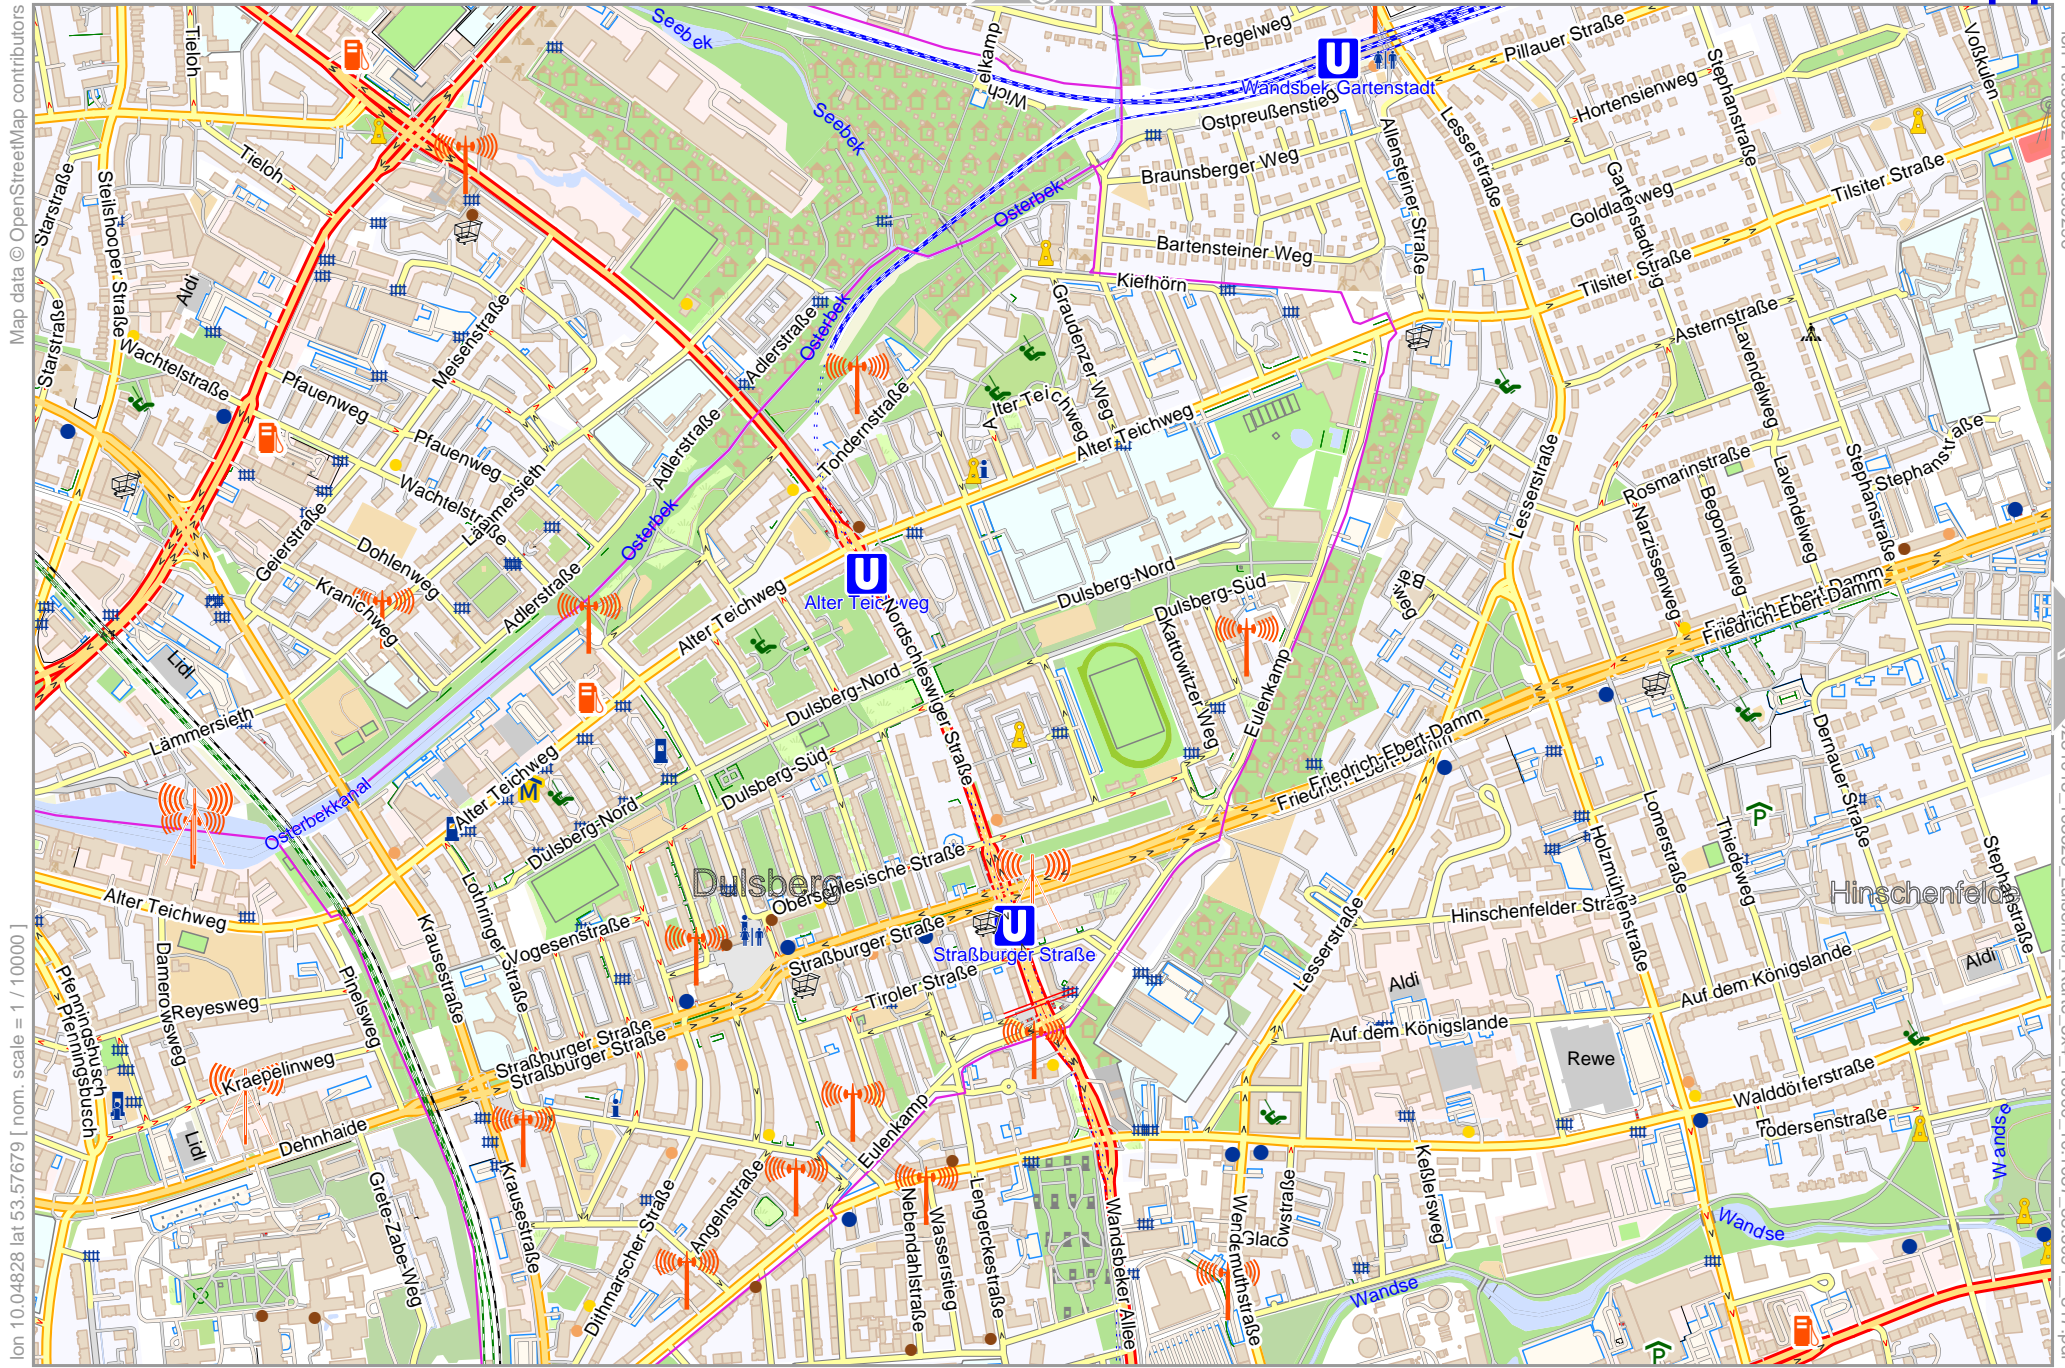

0 100 m 1000 m

Map data © OpenStreetMap contributors

lon 10.08862 lat 53.59296 [nom. scale = 1 / 10000]

lon 10.12696 lat 53.60913

20231013_103523_Luisenhof_Karte_3x4_10000_10.1087_53.6091_817.pdf

0 100 m 1000 m

Map data © OpenStreetMap contributors

lon 10.12896 lat 53.59296 [nom. scale = 1 / 10000]

lon 10.16930 lat 53.60913

pdfmap, 20231013_103523, Luisenhof_Karte_3x4_10000_10.1087_53.6091_817.pdf

0 100 m 1000 m

13

Map data © OpenStreetMap contributors

lon 10.04828 lat 53.57679 [nom. scale = 1 / 10000]

lon 10.08862 lat 53.59299

20231013_103523_Luisenhof_Karte_3x4_10000_10.1087_53.6091_817.pdf

0 100 m 1000 m

Map data © OpenStreetMap contributors

lon 10.12896 lat 53.57679 [nom. scale = 1 / 10000]

12

10

lon 10.16930 lat 53.59296

pdfmap_20231013_103523_Luisenhof_Karte_3x4_10000_10.1087_53.6091_817.pdf

0 100 m 1000 m