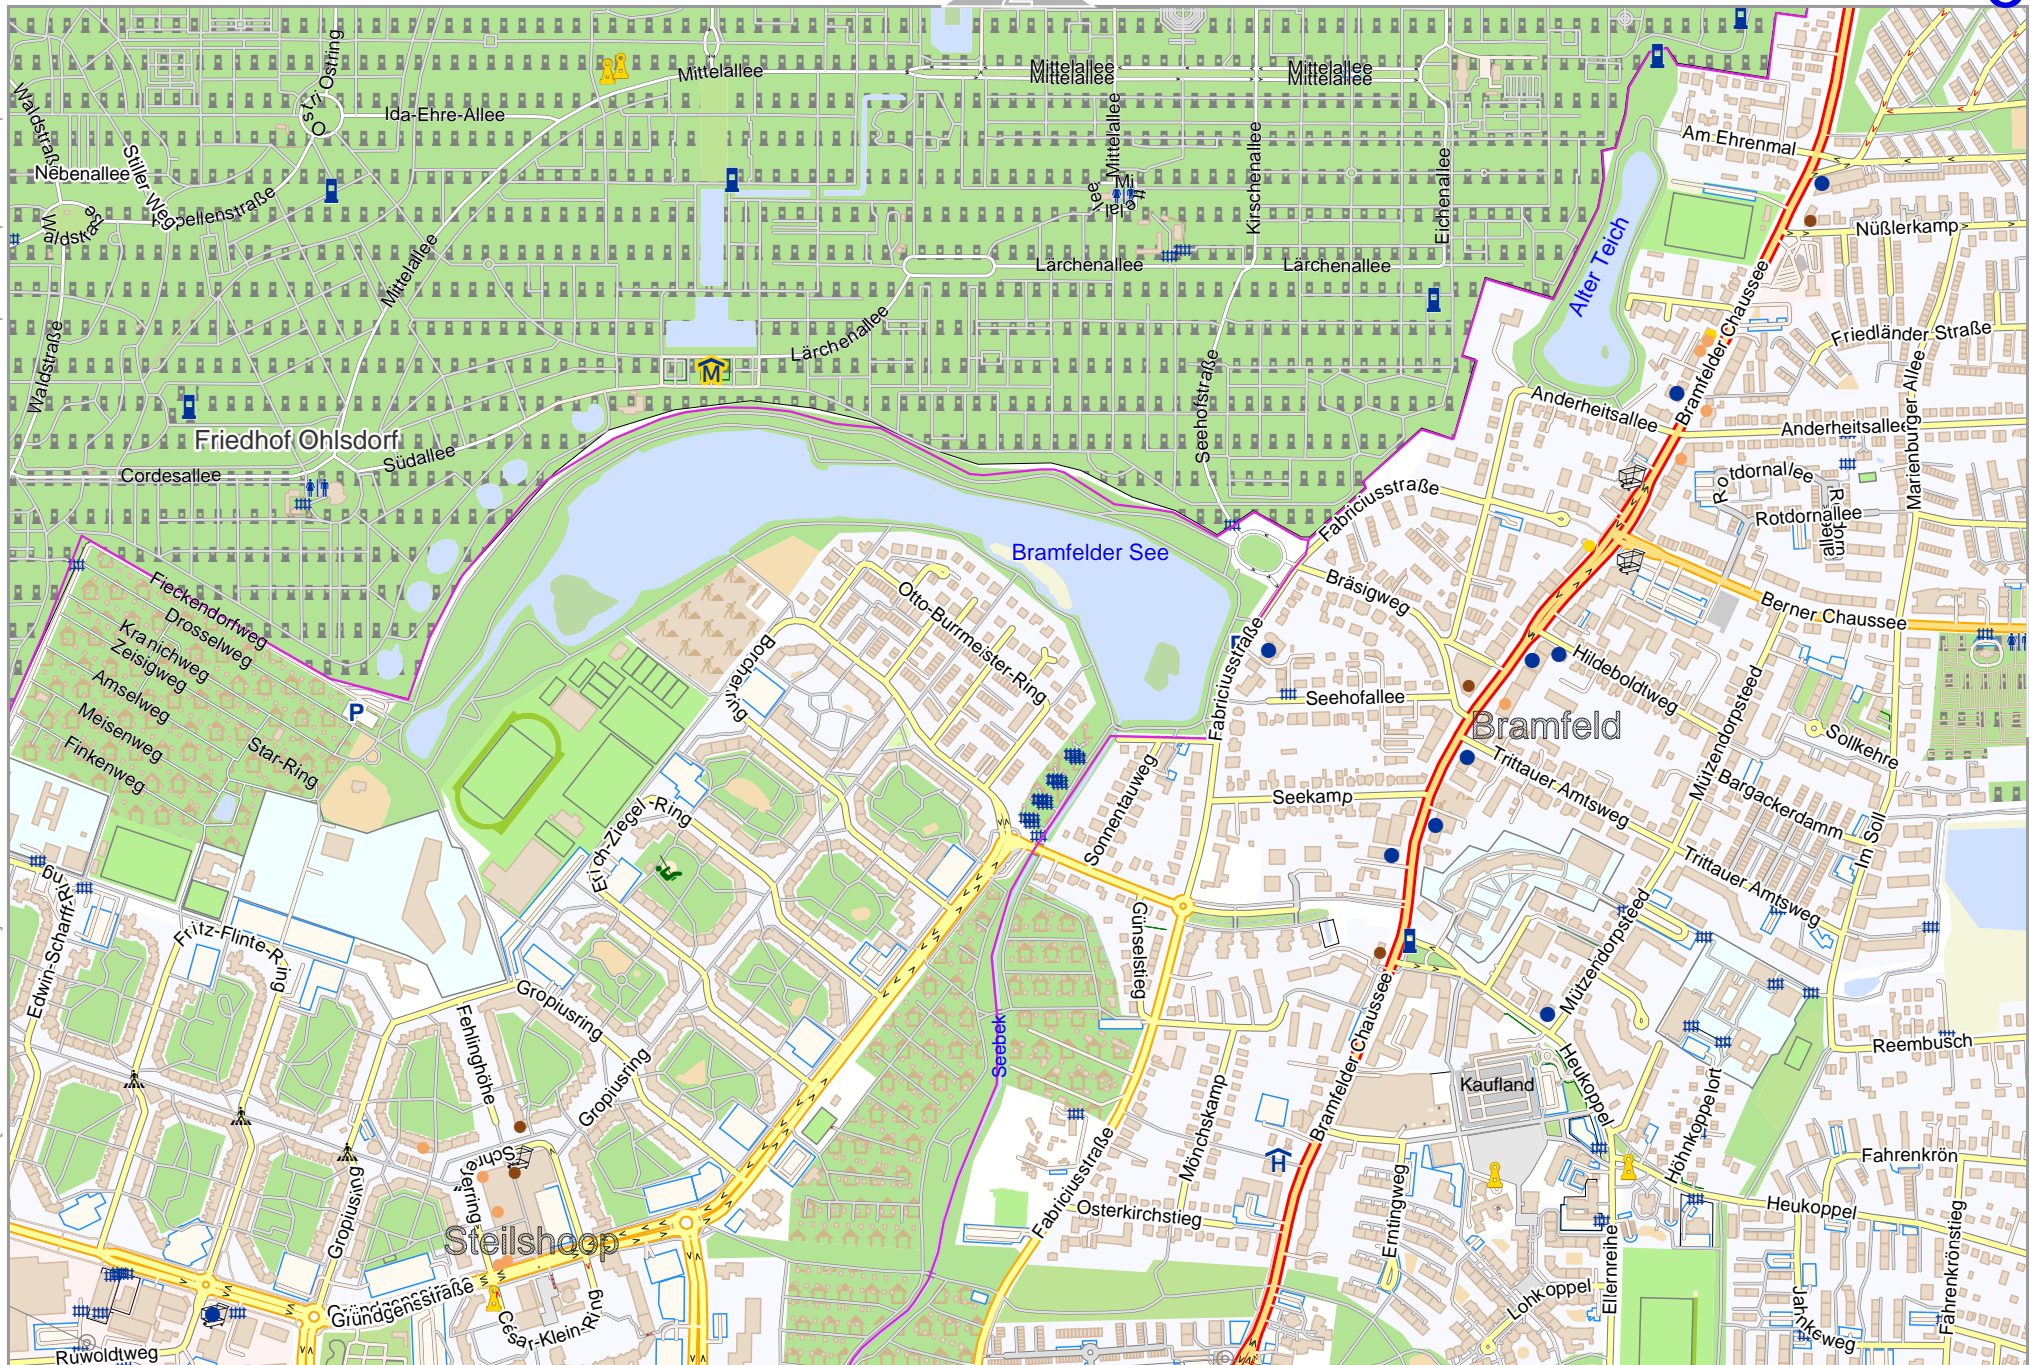

Luisenhof-Karte-3x4-10000

Map data © OpenStreetMap contributors

lon 10.08862 lat 53.62530 [nom. scale = 1 / 10000]

lon 10.12896 lat 53.64148

20231013_103523_Luisenhof_Karte_3x4_10000_10.1087_53.6091_817.pdf

0 100 m 1000 m

Map data © OpenStreetMap contributors

lon 10.12896 lat 53.62530 [nom. scale = 1 / 10000]

lon 10.16930 lat 53.64148

pdfmap_20231013_103523_Luisenhof_Karte_3x4_10000_10.1087_53.6091_817.pdf

0 100 m 1000 m

Map data © OpenStreetMap contributors

lon 10.04828 lat 53.60913 [nom. scale = 1 / 10000]

lon 10.08962 lat 53.62530

20231013_103523_Luisenhof_Karte_3x4_10000_10.1087_53.6091_817.pdf

0 100 m 1000 m

lon 10.08862 lat 53.60913 [nom. scale = 1 / 10000]

lon 10.12896 lat 53.62830
20231013_103523_Luisenhof_Karte_3x4_10000_101087_53.6091_817.pdf

0 100 m 1000 m

Map data © OpenStreetMap contributors

lon 10.12896 lat 53.60913 [nom. scale = 1 / 10000]

lon 10.16930 lat 53.62530