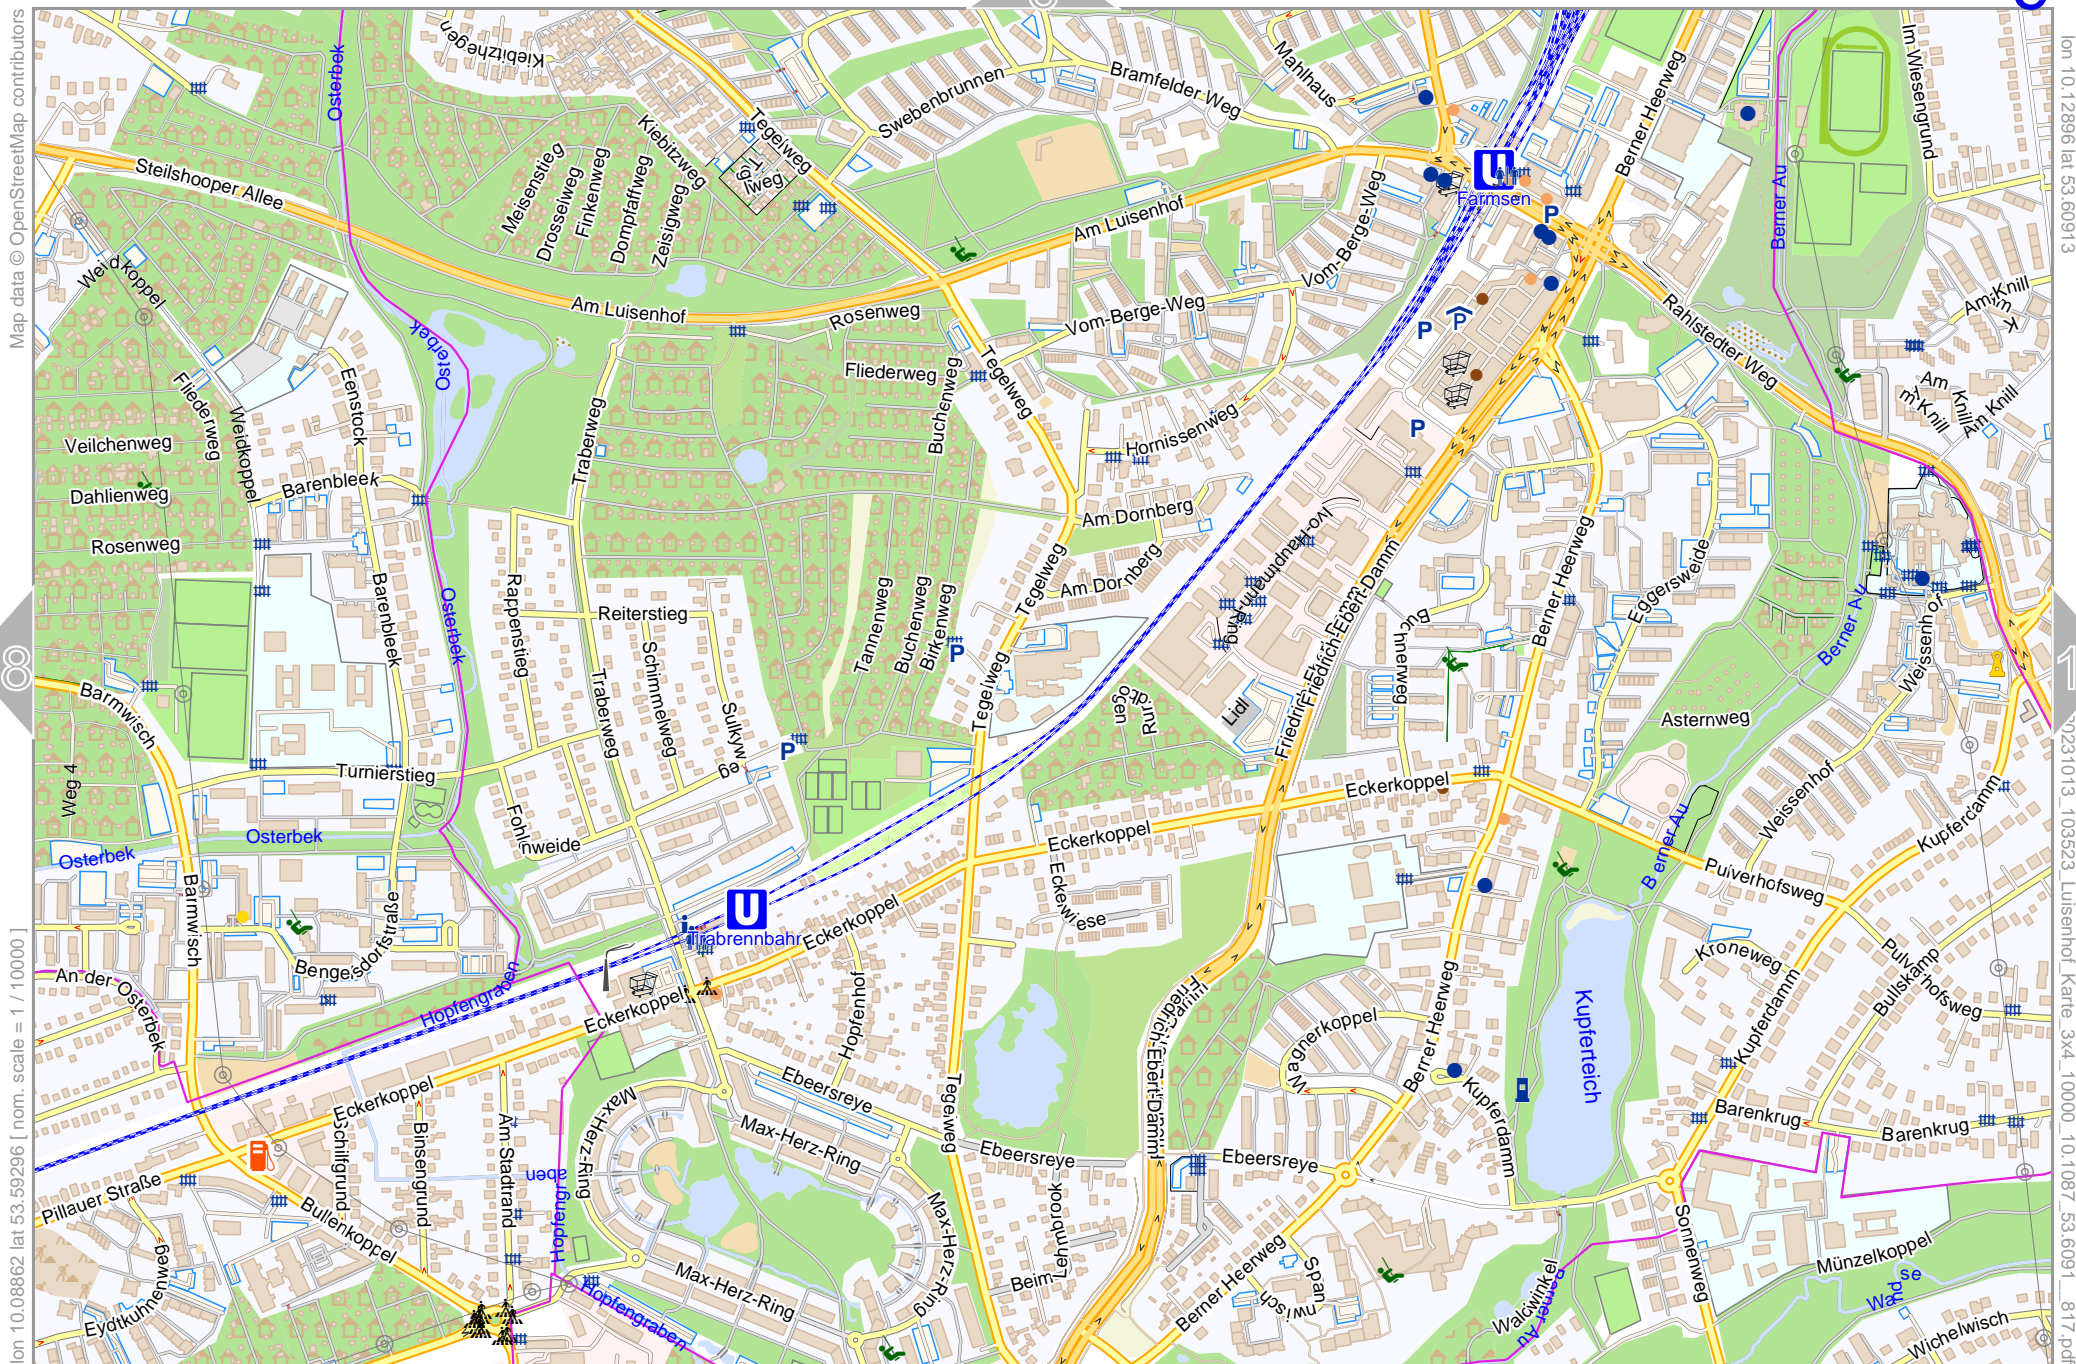

lon 10.12896 lat 53.62830
20231013_103523_Luisenhof_Karte_3x4_10000_101087_53.6091_817.pdf

0 100 m 1000 m

Map data © OpenStreetMap contributors

lon 10.12896 lat 53.60913 [nom. scale = 1 / 10000]

lon 10.16930 lat 53.62530

pdfmap, 20231013_103523, Luisenhof Karte_3x4_10000_10.1087_53.6091_817.pdf

Map data © OpenStreetMap contributors

[lon 10.04828 lat 53.59296 | nom. scale = 1 / 10000]

lon 10.08862 lat 53.60913

20231013_103523_Luisenhof_Karte_3x4_10000_10.1087_53.6091_817.pdf

0 100 m 1000 m

Map data © OpenStreetMap contributors

lon 10.08862 lat 53.59296 [nom. scale = 1 / 10000]

lon 10.12696 lat 53.60913

20231013_103523_Luisenhof_Karte_3x4_10000_10.1087_53.6091_817.pdf

0 100 m 1000 m

Map data © OpenStreetMap contributors

lon 10.12896 lat 53.59296 [nom. scale = 1 / 10000]

lon 10.16930 lat 53.60913

pdfmap, 20231013_103523, Luisenhof_Karte_3x4_10000_10.1087_53.6091_817.pdf

0 100 m 1000 m