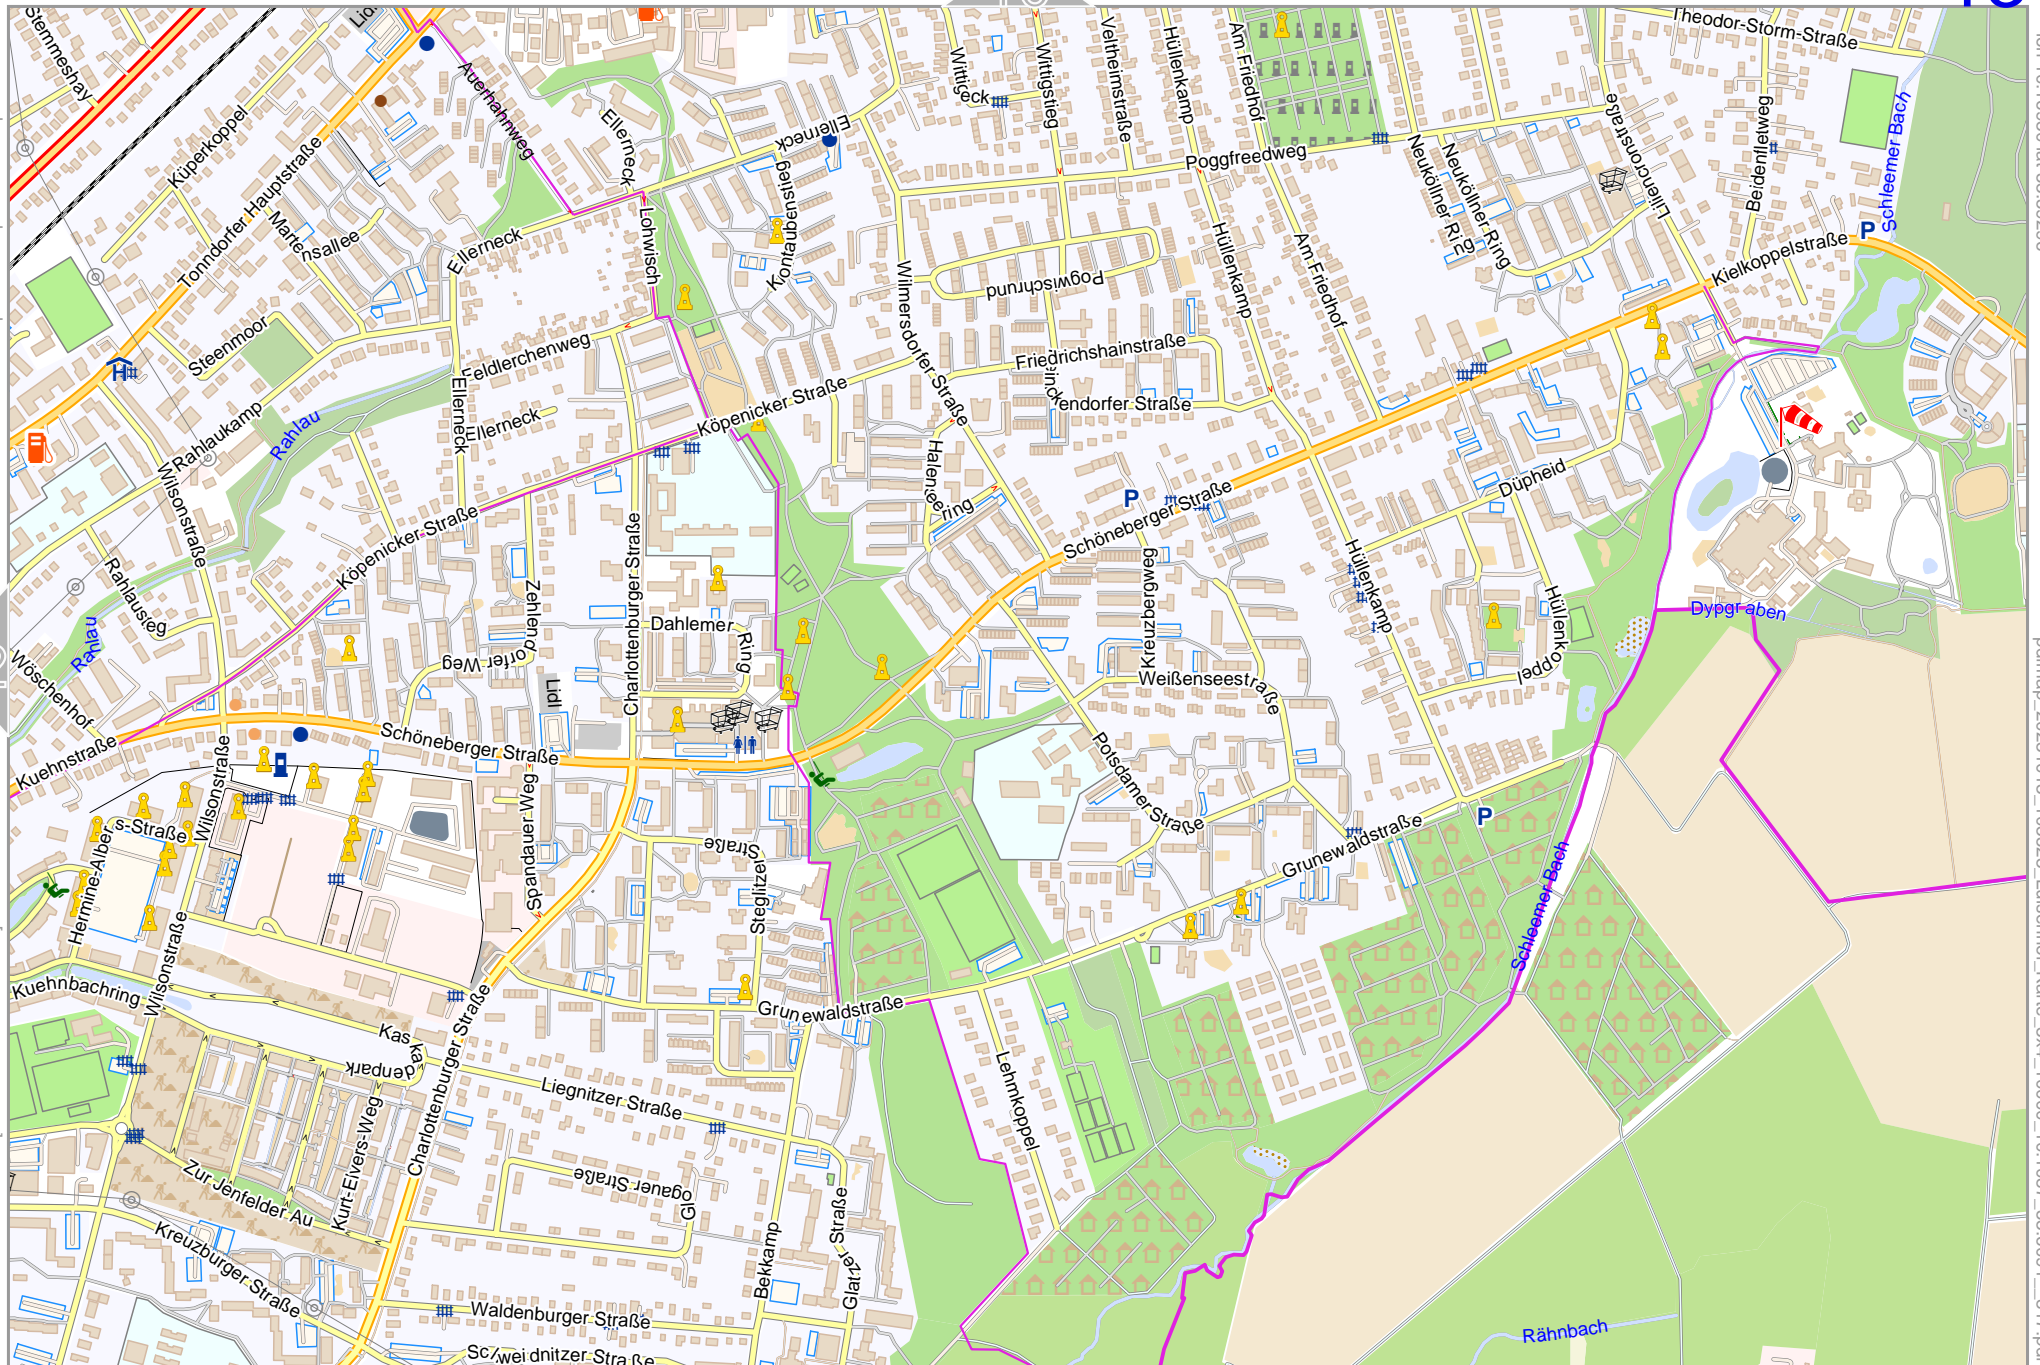

0 100 m 1000 m

Map data © OpenStreetMap contributors

lon 10.08862 lat 53.59296 [nom. scale = 1 / 10000]

lon 10.12696 lat 53.60913

20231013_103523_Luisenhof_Karte_3x4_10000_10.1087_53.6091_817.pdf

0 100 m 1000 m

Map data © OpenStreetMap contributors

lon 10.12896 lat 53.59296 [nom. scale = 1 / 10000]

lon 10.16930 lat 53.60913

pdfmap, 20231013_103523, Luisenhof_Karte_3x4_10000_10.1087_53.6091_817.pdf

0 100 m 1000 m

13

Map data © OpenStreetMap contributors

lon 10.04828 lat 53.57679 [nom. scale = 1 / 10000]

lon 10.08862 lat 53.59299

20231013_103523_Luisenhof_Karte_3x4_10000_10.1087_53.6091_817.pdf

0 100 m 1000 m

Map data © OpenStreetMap contributors

lon 10.12896 lat 53.57679 [nom. scale = 1 / 10000]

12

10

lon 10.16930 lat 53.59296

pdfmap_20231013_103523_Luisenhof_Karte_3x4_10000_10.1087_53.6091_817.pdf

0 100 m 1000 m