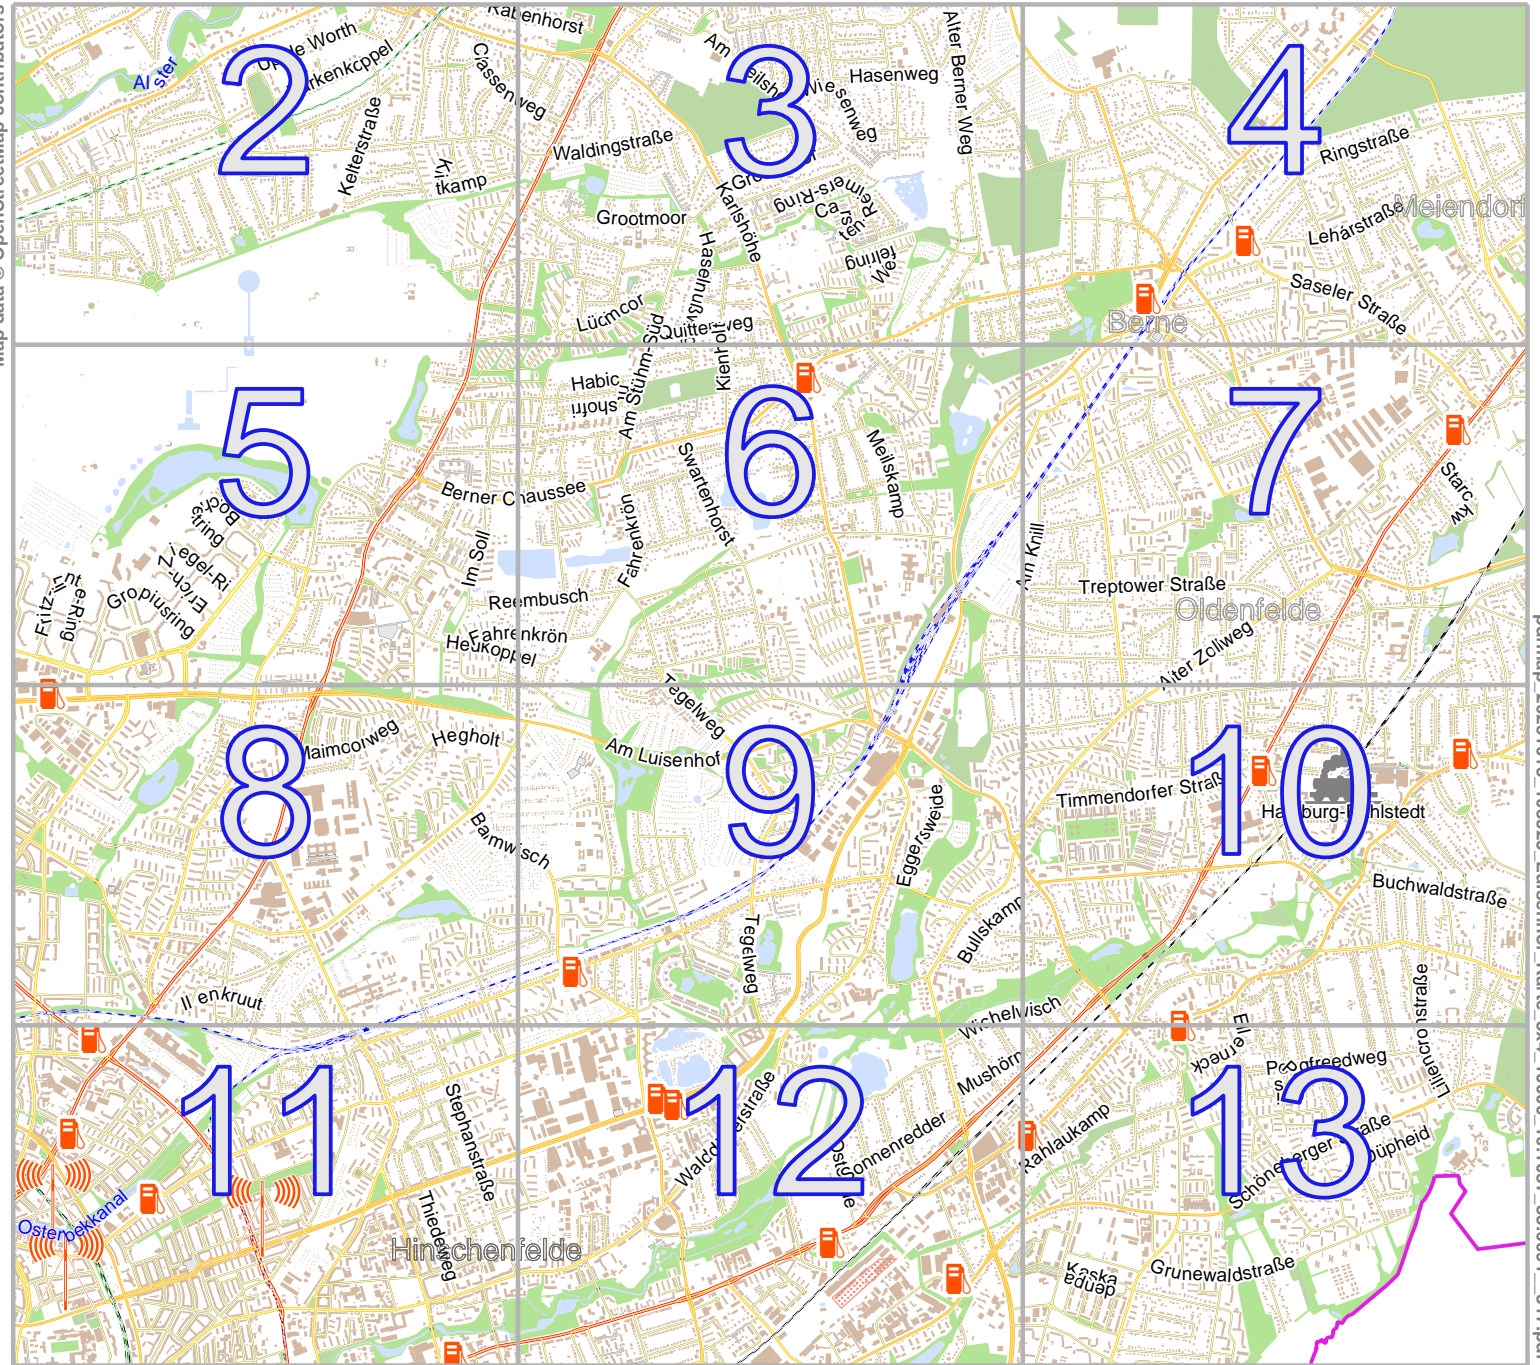

Map data © OpenStreetMap contributors

Map data © OpenStreetMap contributors

lon 10.0898621, lat 53.64148

lon 10.04828 lat 53.62530 [nom. scale = 1 / 10000]

20231013_103523_Luisenhof_Karte_3x4_10000_101087_53.6091_817.pdf

Luisenhof-Karte-3x4-10000

Map data © OpenStreetMap contributors

lon 10.08862 lat 53.62530 [nom. scale = 1 / 10000]

lon 10.12896 lat 53.64148

20231013_103523_Luisenhof_Karte_3x4_10000_10.1087_53.6091_817.pdf

0 100 m 1000 m

Map data © OpenStreetMap contributors

lon 10.12896 lat 53.62530 [nom. scale = 1 / 10000]

lon 10.16930 lat 53.64148

pdfmap_20231013_103523_Luisenhof_Karte_3x4_10000_10.1087_53.6091_817.pdf

0 100 m 1000 m

Map data © OpenStreetMap contributors

lon 10.04828 lat 53.60913 [nom. scale = 1 / 10000]

lon 10.08962 lat 53.62530

20231013_103523_Luisenhof_Karte_3x4_10000_10.1087_53.6091_817.pdf

0 100 m 1000 m

lon 10.08862 lat 53.60913 [nom. scale = 1 / 10000]