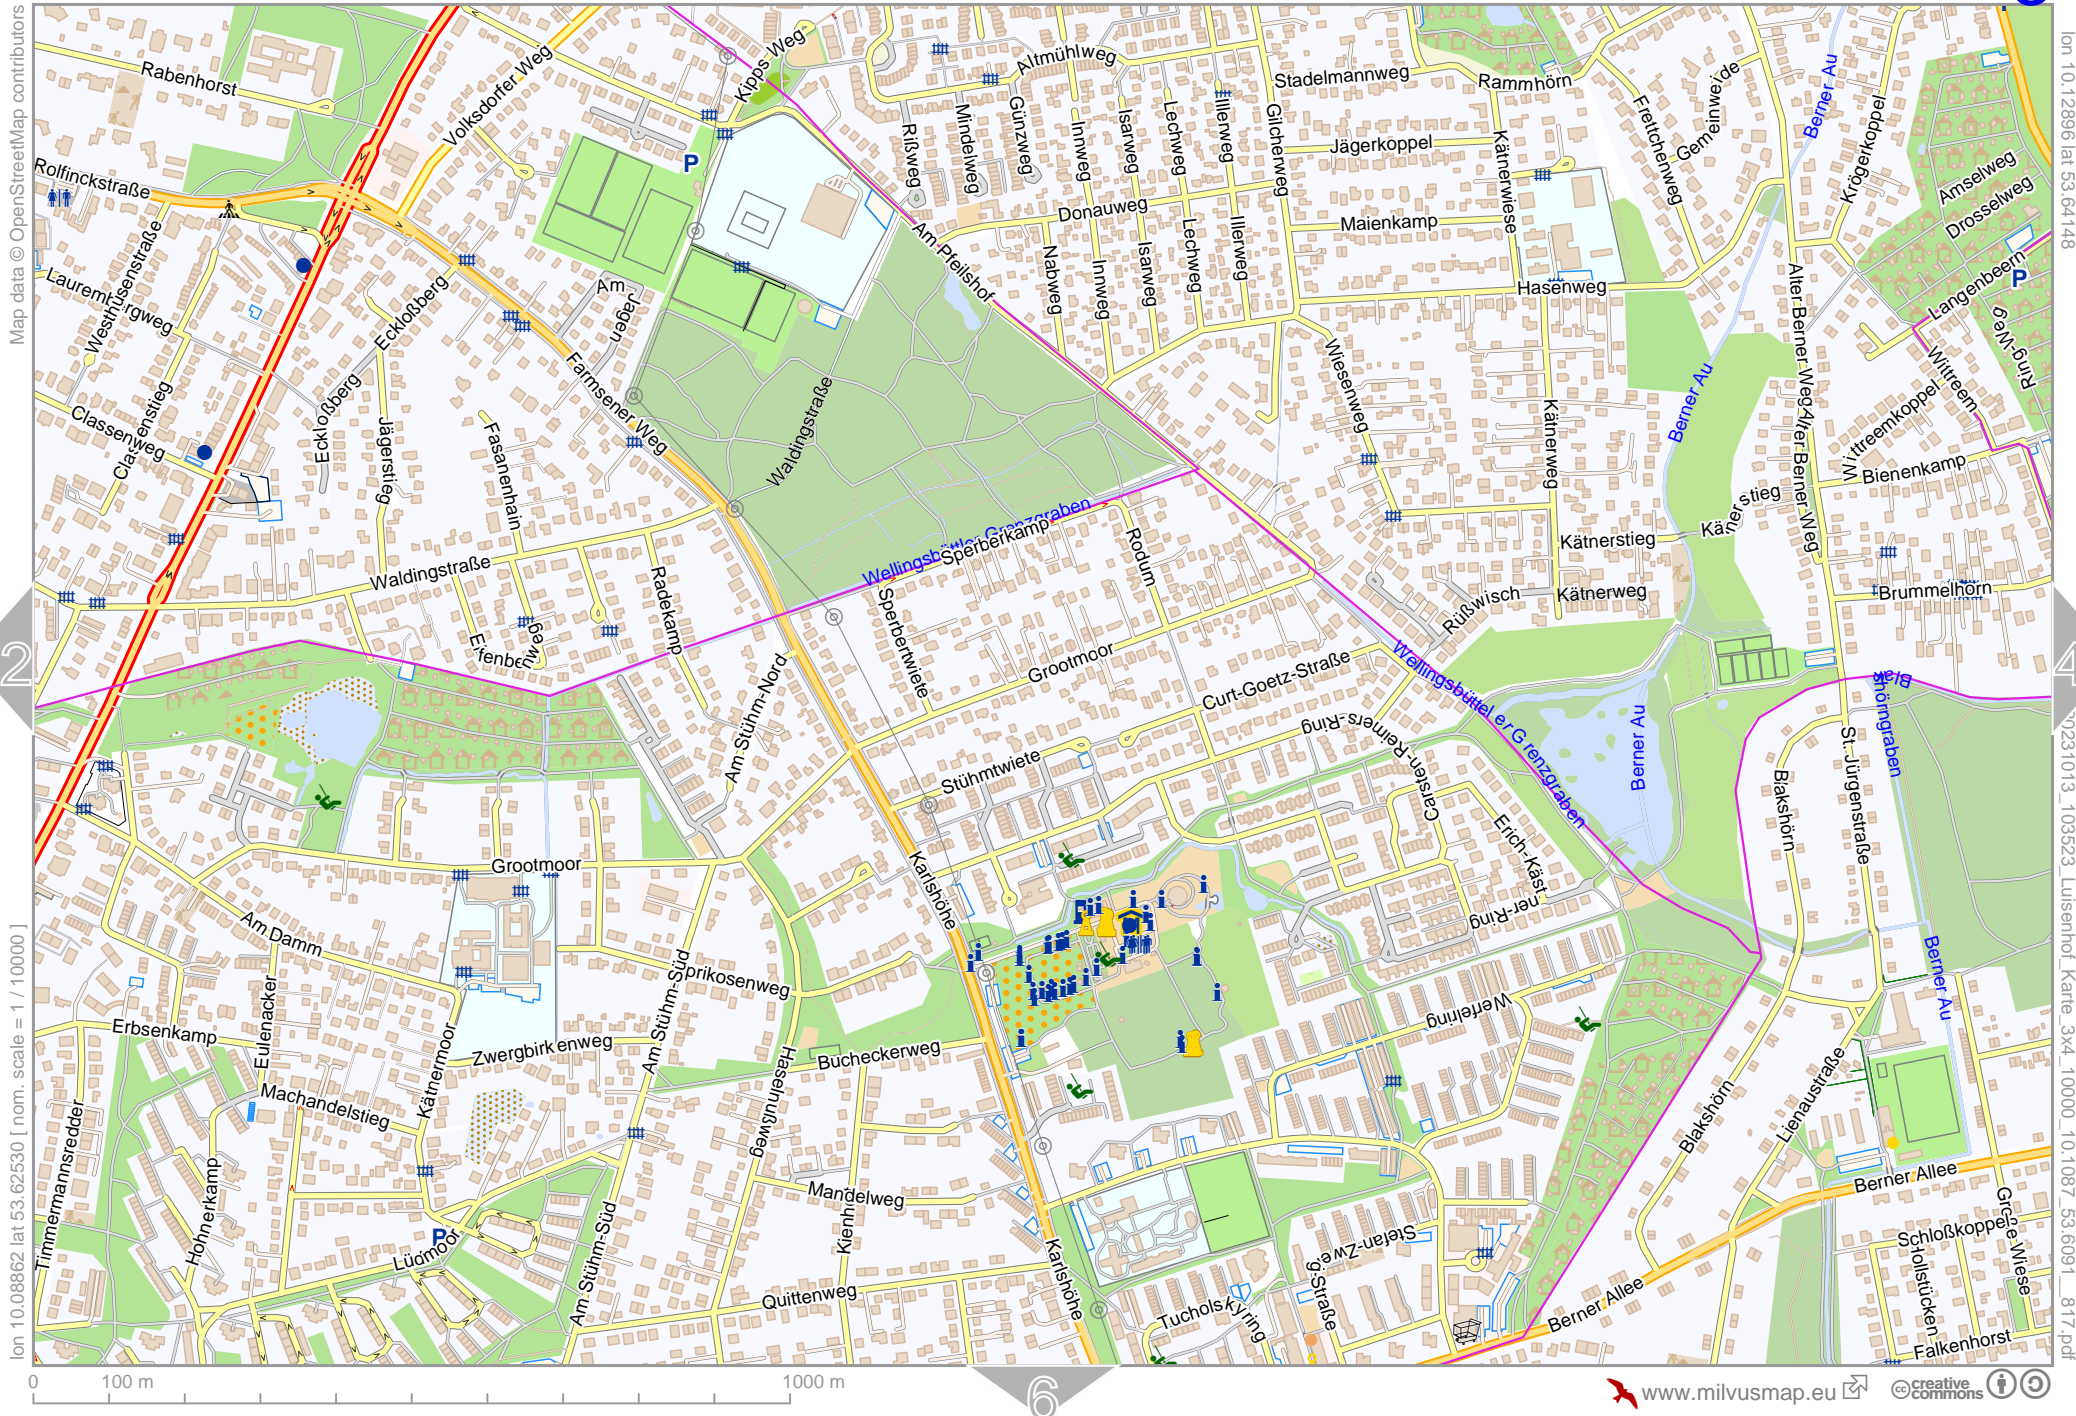

Map data © OpenStreetMap contributors

Map data © OpenStreetMap contributors

lon 10.0898621, lat 53.64148

lon 10.04828 lat 53.62530 [nom. scale = 1 / 10000]

20231013_103523_Luisenhof_Karte_3x4_10000_101087_53.6091_817.pdf

Luisenhof-Karte-3x4-10000

Map data © OpenStreetMap contributors

lon 10.08862 lat 53.62530 [nom. scale = 1 / 10000]

lon 10.12896 lat 53.64148

20231013_103523_Luisenhof_Karte_3x4_10000_10.1087_53.6091_817.pdf

0 100 m 1000 m

Map data © OpenStreetMap contributors

lon 10.12896 lat 53.62530 [nom. scale = 1 / 10000]

lon 10.16930 lat 53.64148

pdfmap_20231013_103523_Luisenhof_Karte_3x4_10000_10.1087_53.6091_817.pdf

0 100 m 1000 m

Map data © OpenStreetMap contributors

lon 10.04828 lat 53.60913 [nom. scale = 1 / 10000]

lon 10.08962 lat 53.62530

20231013_103523_Luisenhof_Karte_3x4_10000_10.1087_53.6091_817.pdf

0 100 m 1000 m

lon 10.08862 lat 53.60913 [nom. scale = 1 / 10000]