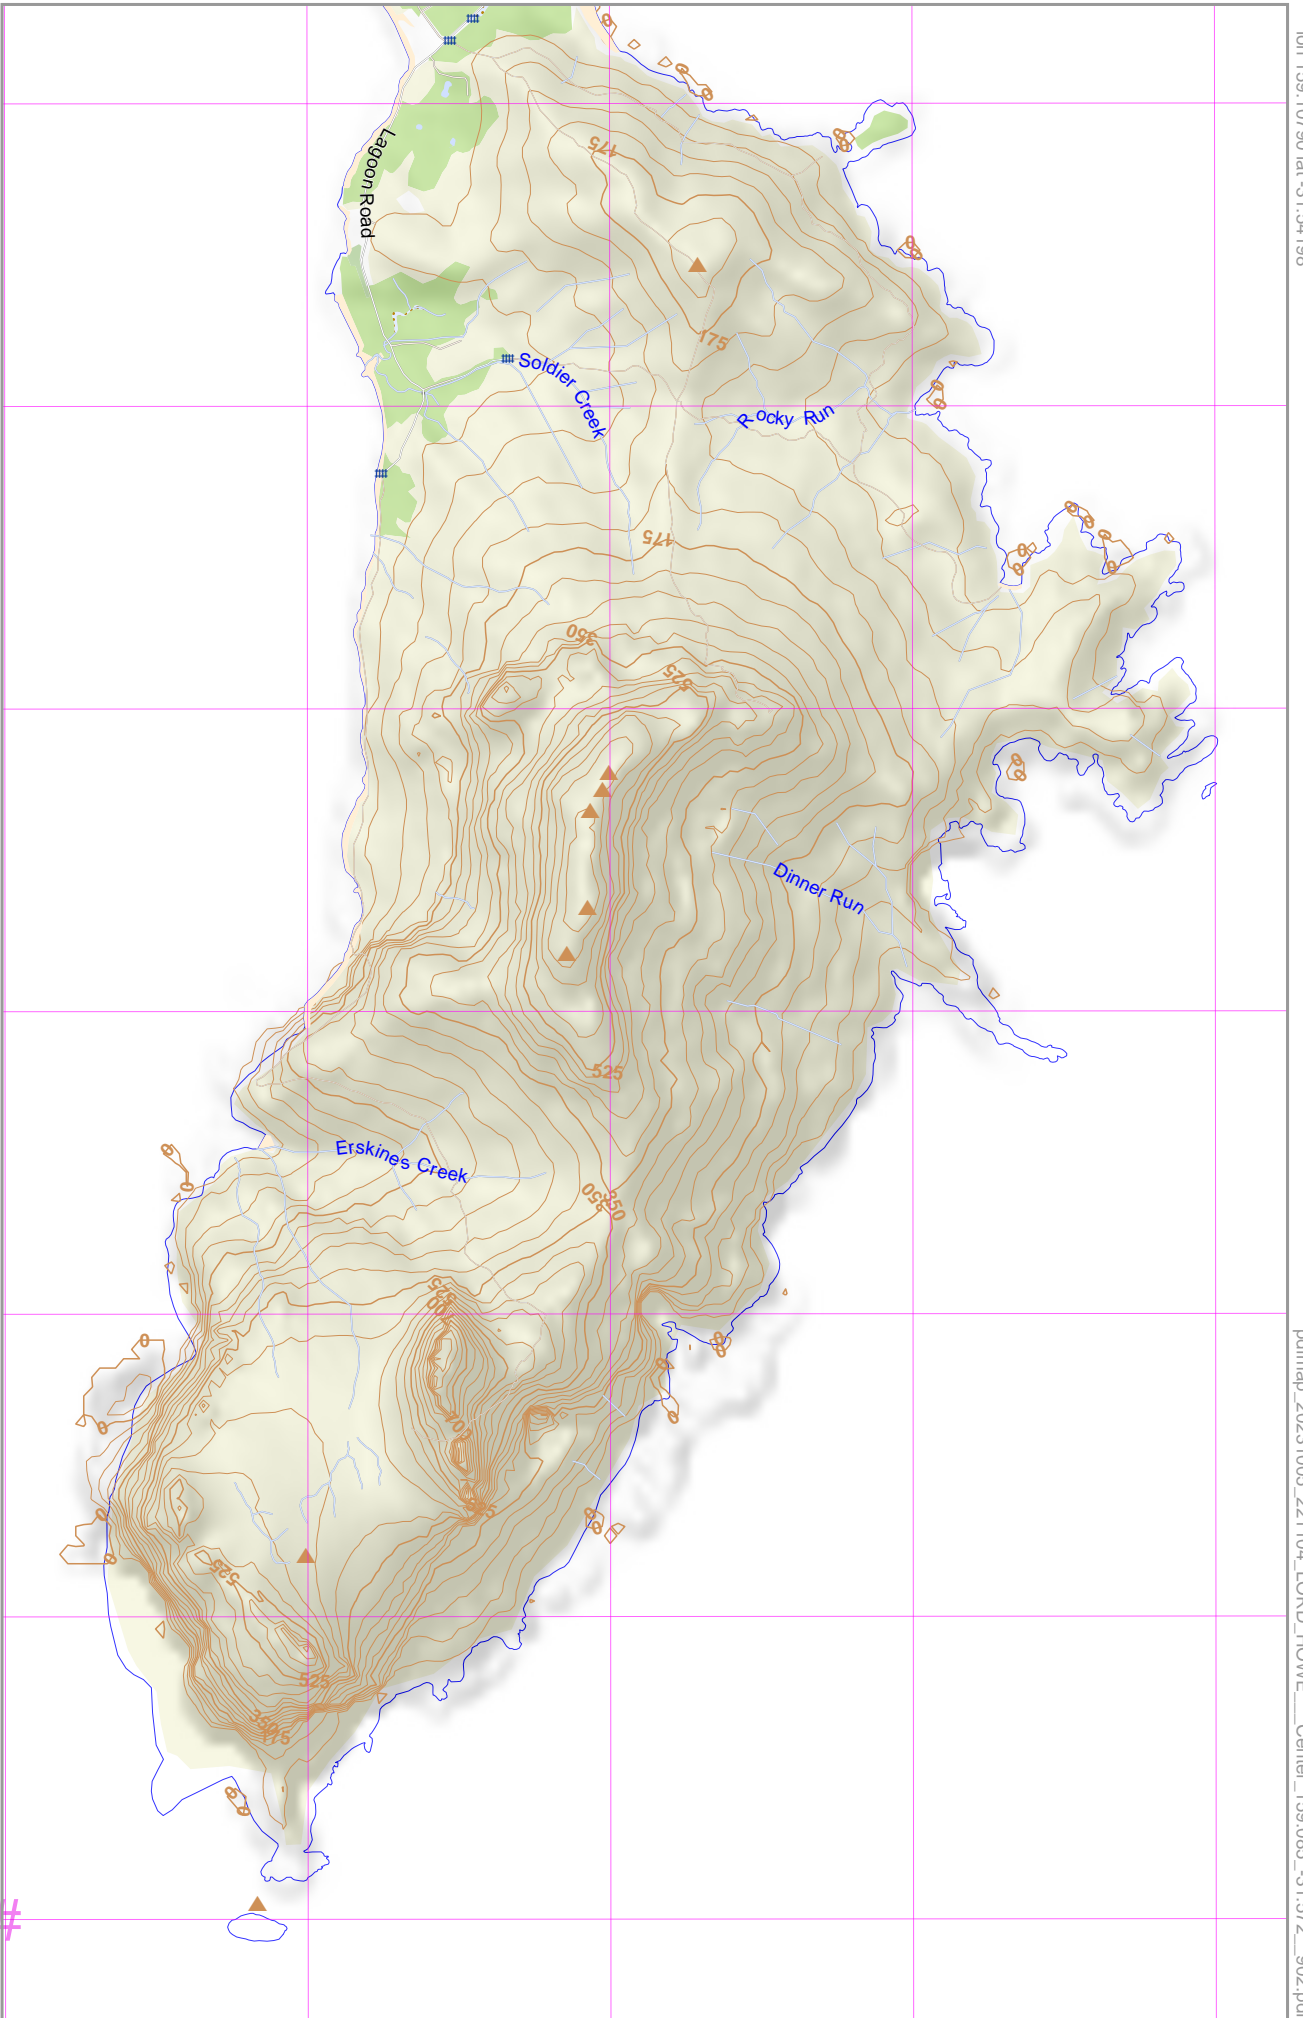

LORD HOWE - Center

lon 159.10790 lat -31.54198

Map data © OpenStreetMap contributors

lon 159.06313 lat -31.60218 [nom. scale = 1 / 25000]

pdfmap_20231005_221104 LORD HOWE - Center_159.085_-31.572_902.pdf

UTM: 57 J easting 506.00 km northing 6504.00 km
UTM-Grid-width = 1000m
Contour interval = 35m