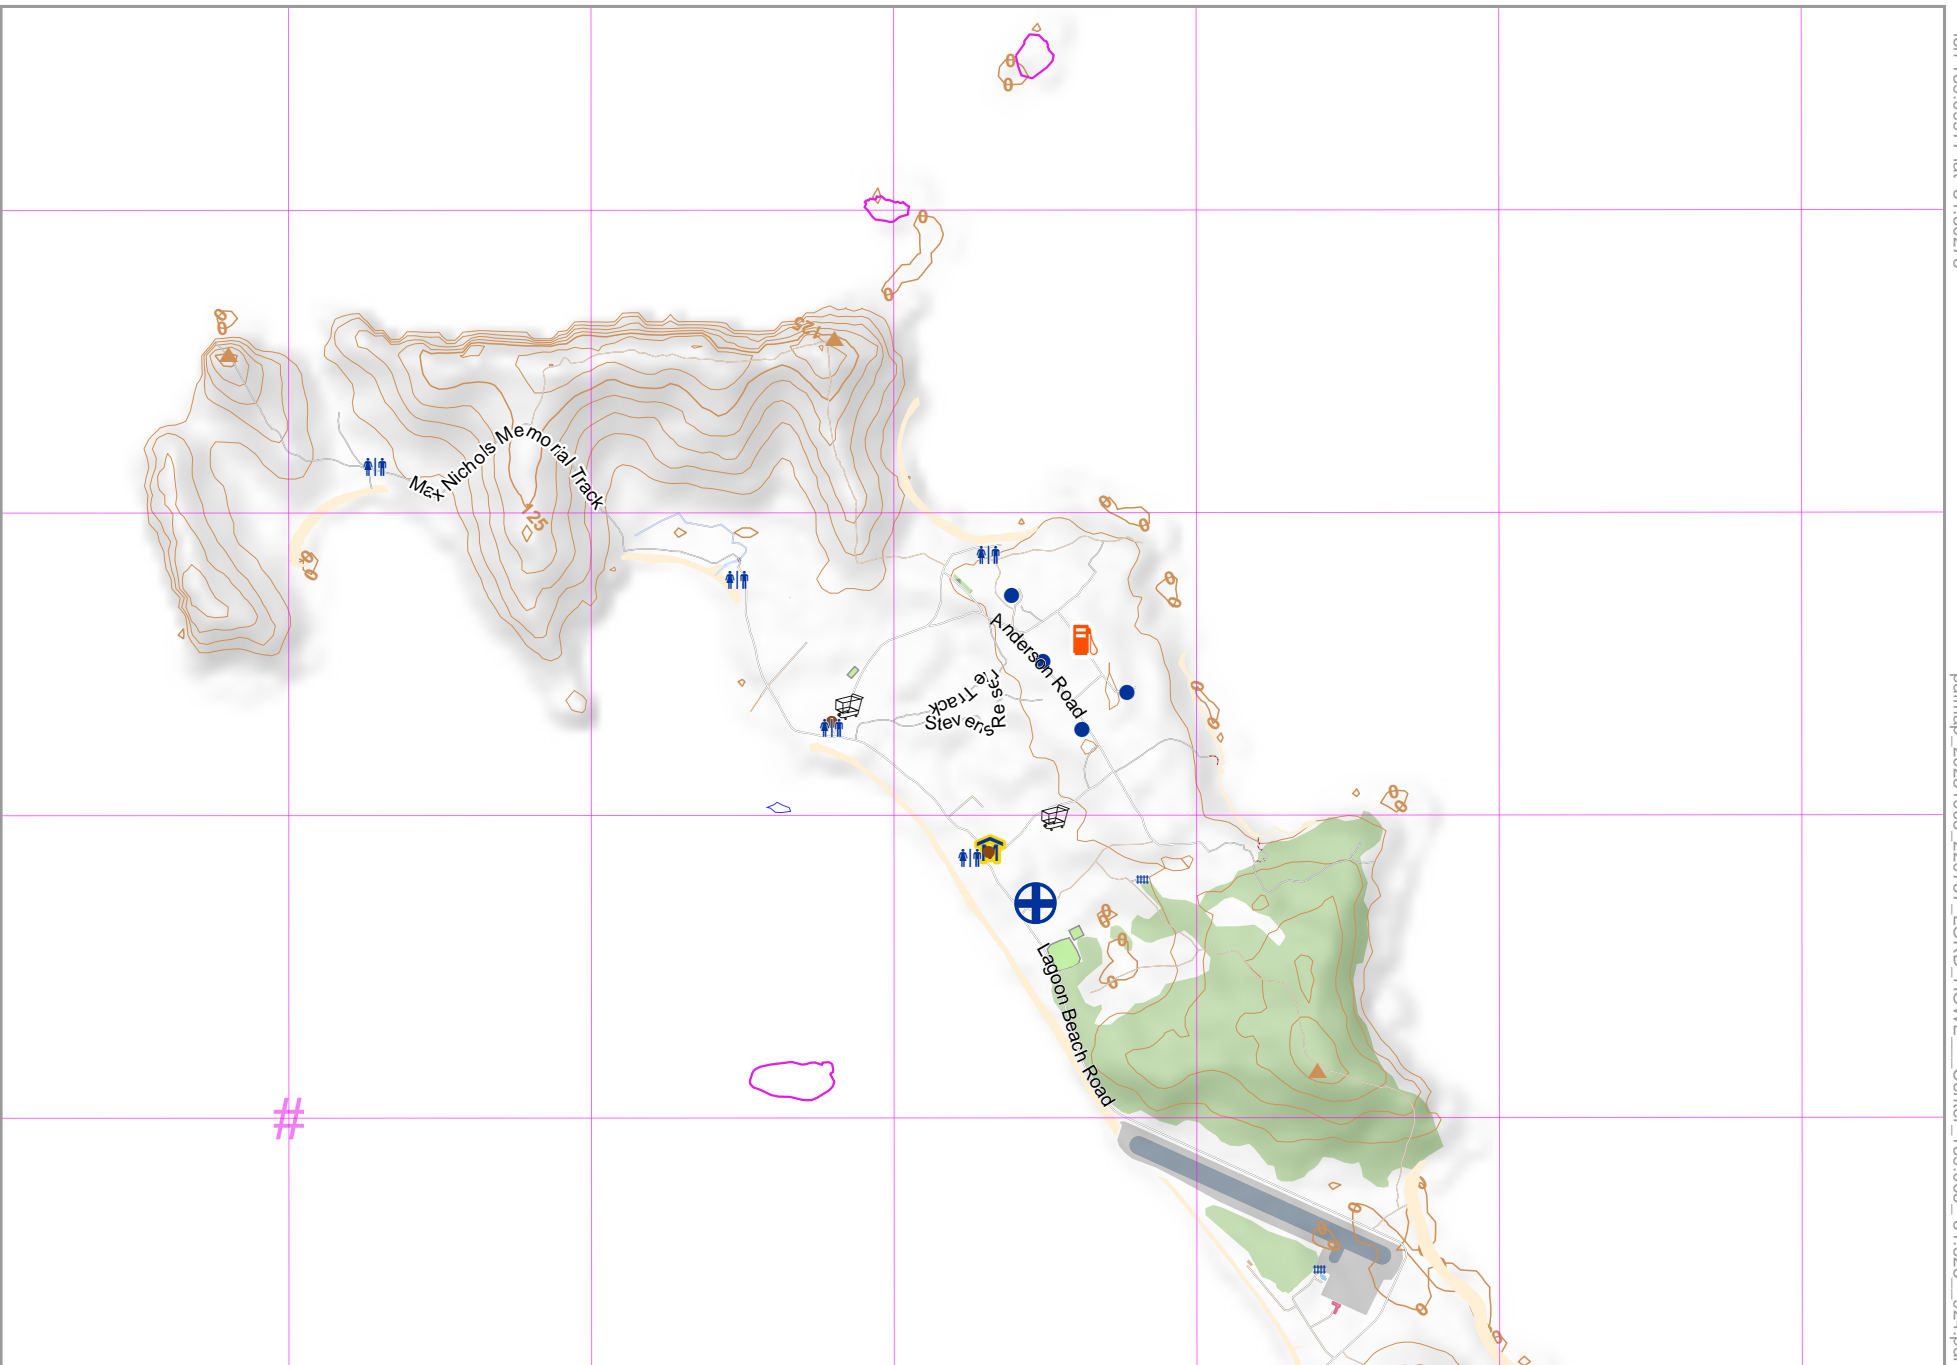

LORD HOWE - Center

Map data © OpenStreetMap contributors

lon 159.03212 lat -31.54337 [nom. scale = 1 / 25000]

lon 159.09977 lat -31.50278

pdfmap_20231005_220757_LORD_HOWE_Center_159.065_-31.523_924.pdf

UTM: 57 J easting 504.00 km northing 6511.00 km
UTM-Grid-width = 1000m
Contour interval = 25m