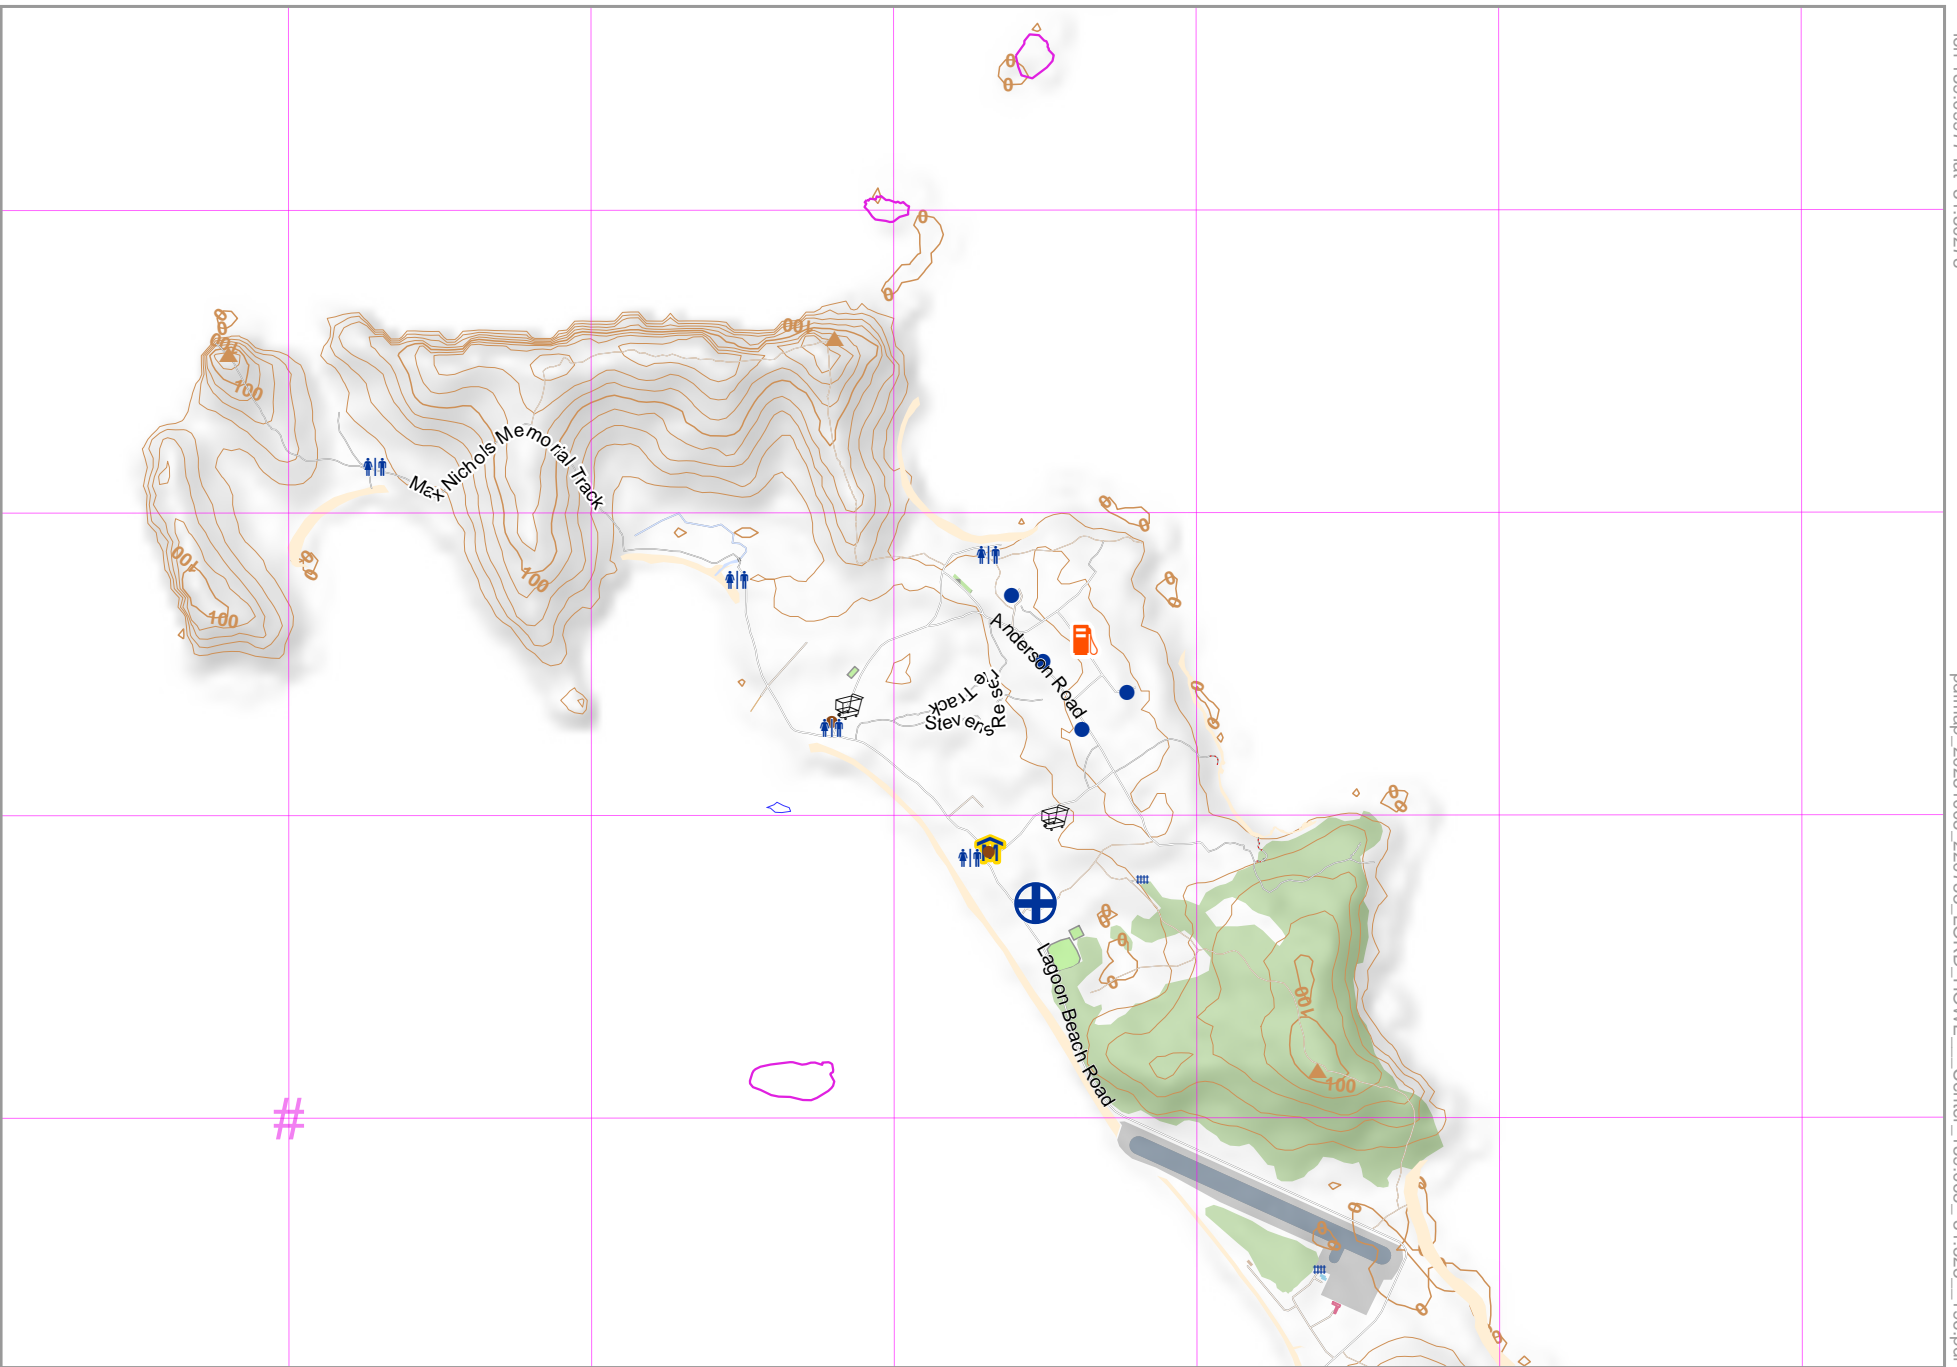

LORD HOWE - Center

Map data © CCBYSA2 foscsm.org+osm.org contributors

lon 159.03212 lat -31.54337 [nom. scale = 1 / 25000]

lon 159.09977 lat -31.50278

pdfmap_20231005_220753_LORD_HOWE_Center_159.065_-31.523_196.pdf

UTM: 57 J easting 504.00 km northing 6511.00 km
UTM-Grid-width = 1000m
Contour interval = 20m