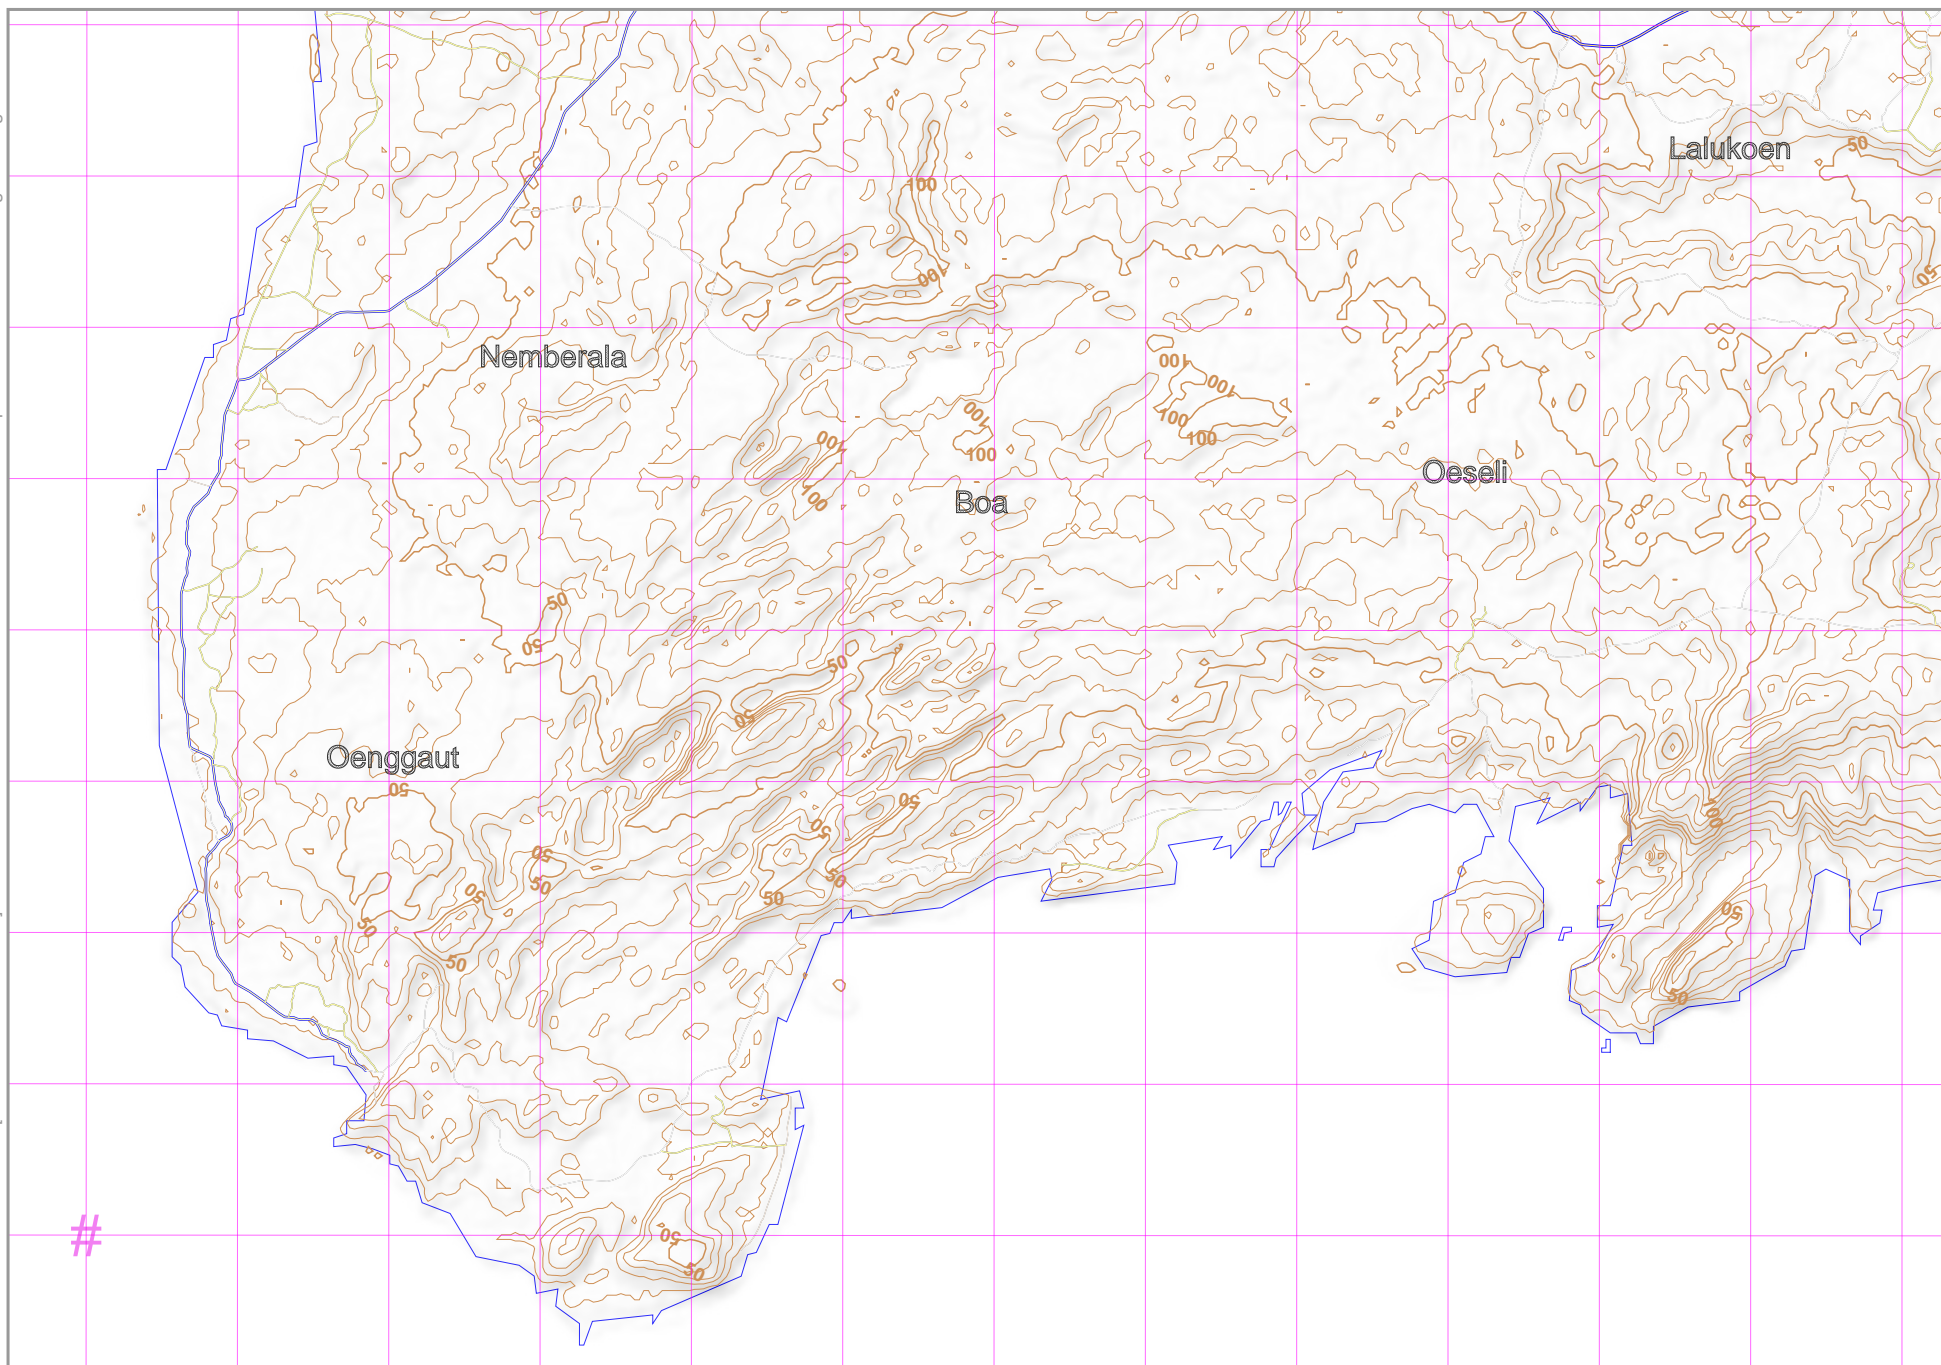

Map data © CCBYSA2 foscsm.org+osm.org contributors

lon 122.81224 lat -10.94492 [nom. scale = 1 / 50000]

#

# UTM: 51 L easting 480.00 km northing 8791.00 km  
 UTM-Grid-width = 1000m  
 Contour interval = 10m