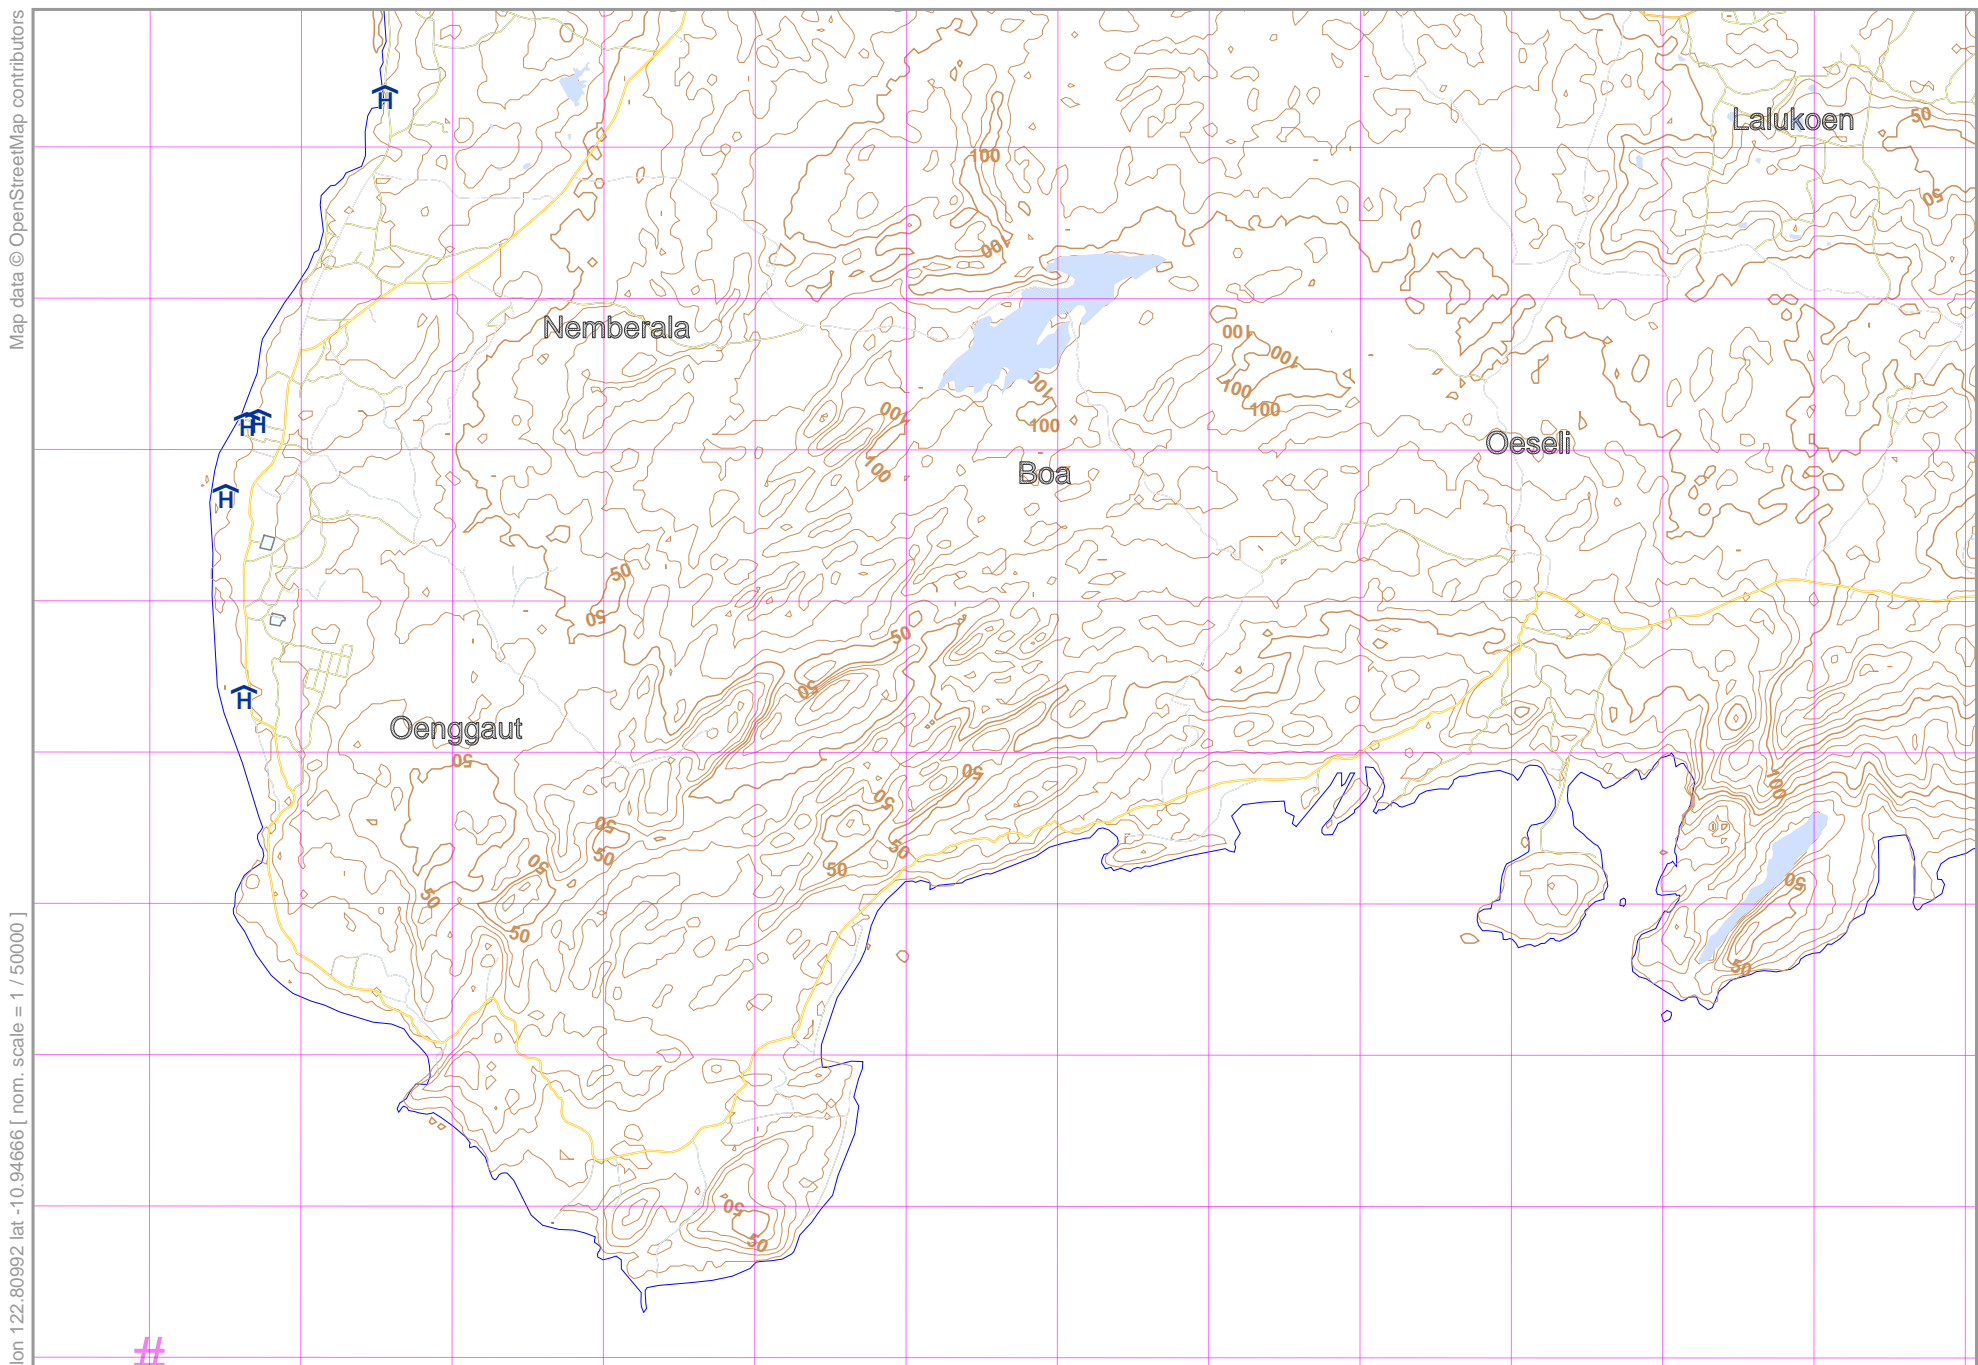

ROTE BARAT

Map data © OpenStreetMap contributors

lon 122.92746 lat -10.86530

lon 122.80992 lat -10.94666 [nom. scale = 1 / 50000]

pdfmap_20231005_201913_ROTÉ BARAT_122.868_-10.905_968.pdf

UTM: 51 easting 480.00 km northing 8790.00 km
UTM-Grid-width = 1000m
Contour interval = 10m