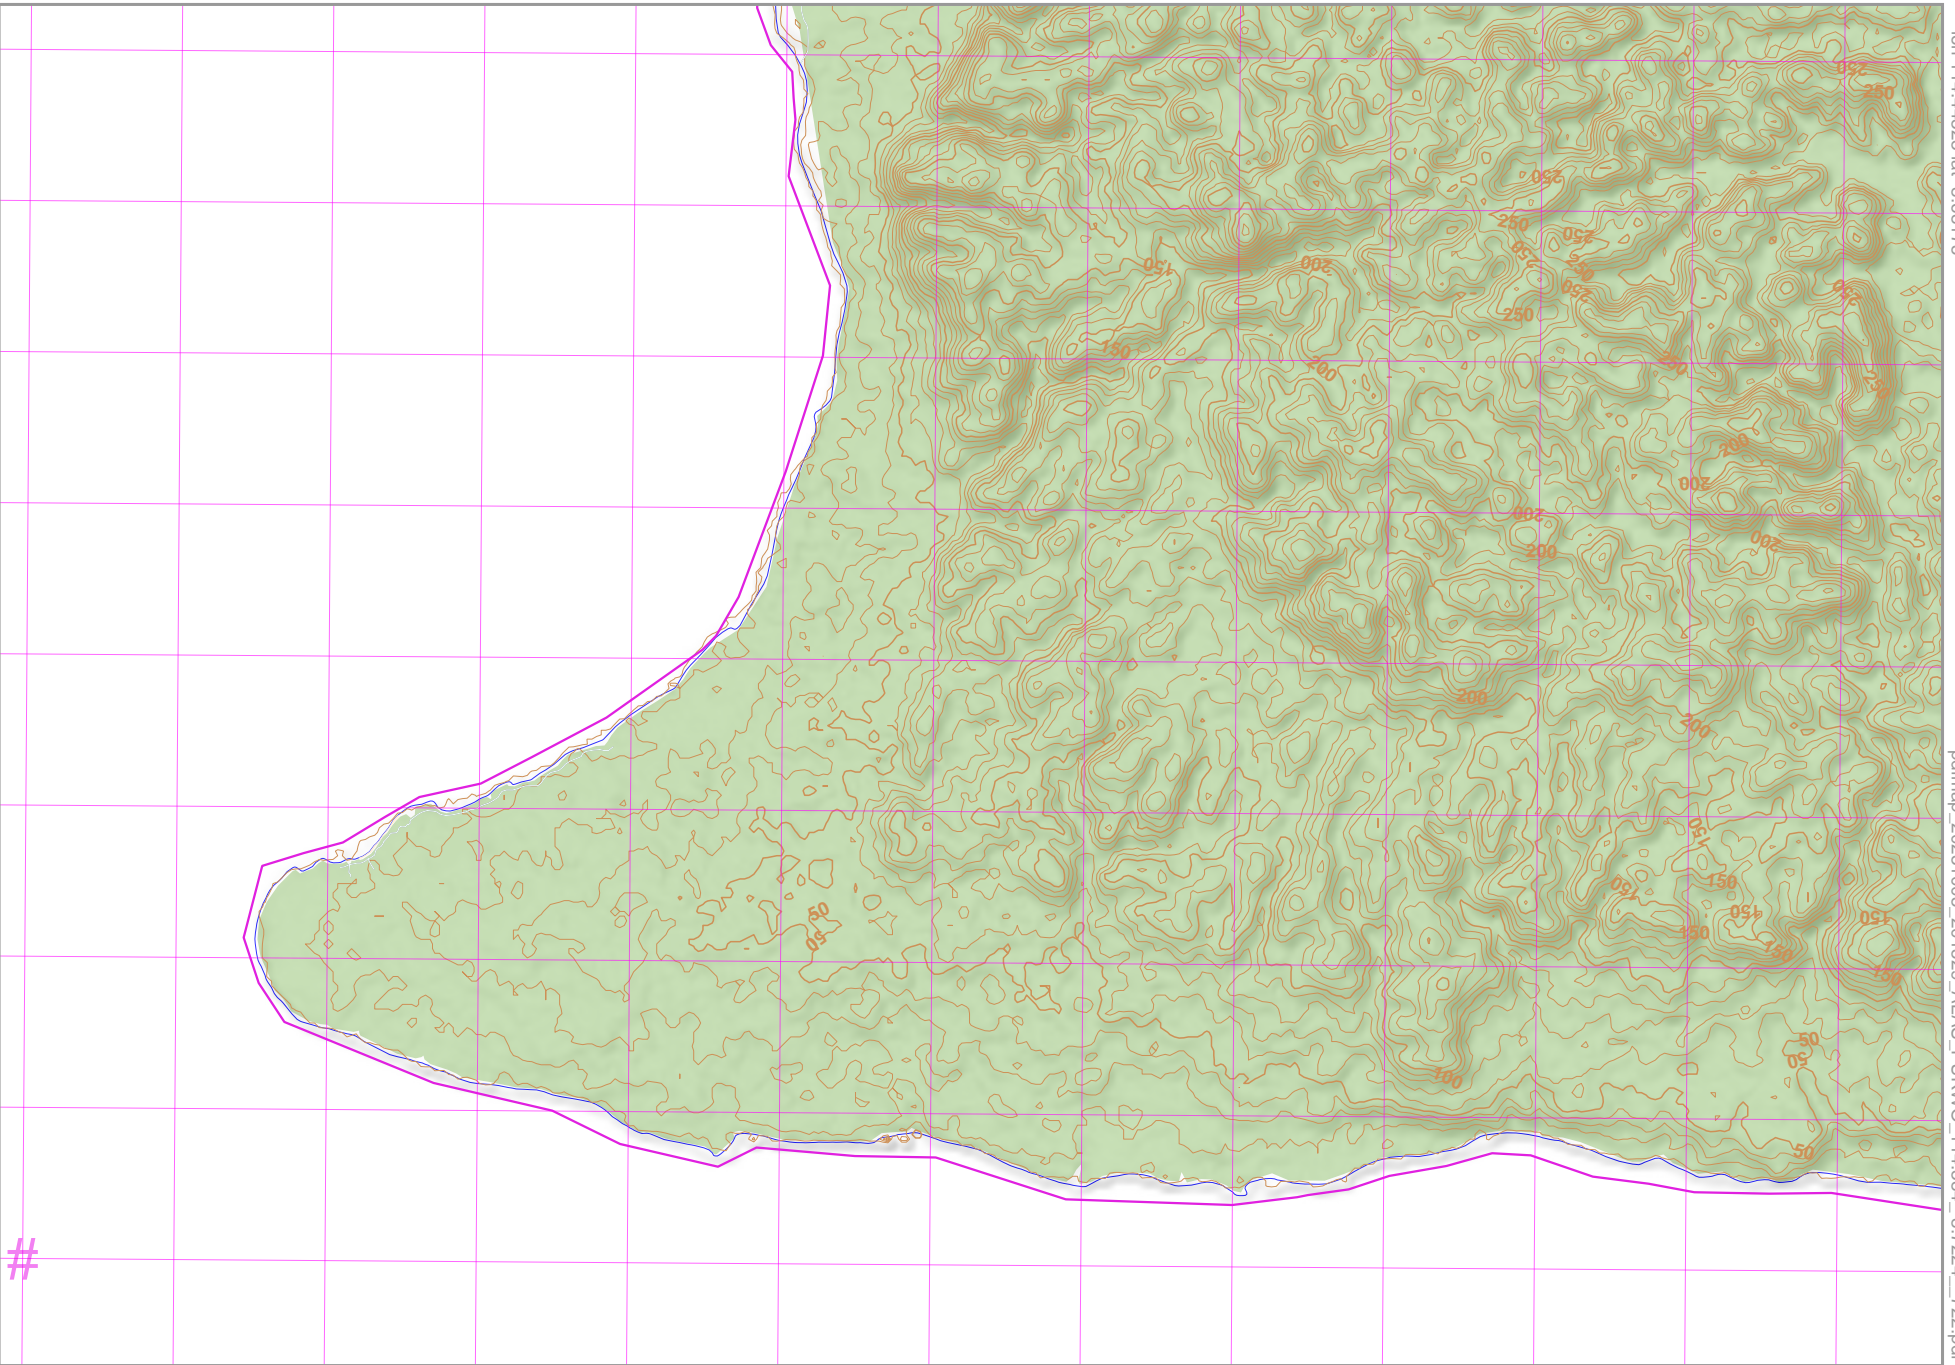

ALAS PURWO

lon 114.44323 lat -9.68175

pdfmap_20231005_201529_ALAS_PURWO_114.384_-9.7224_722.pdf

Map data © OpenStreetMap contributors

lon 114.32646 lat -8.76312 [nom. scale = 1 / 50000]

UTM: 50 L easting 206.00 km northing 9031.00 km
UTM-Grid-width = 1000m
Contour interval = 10m