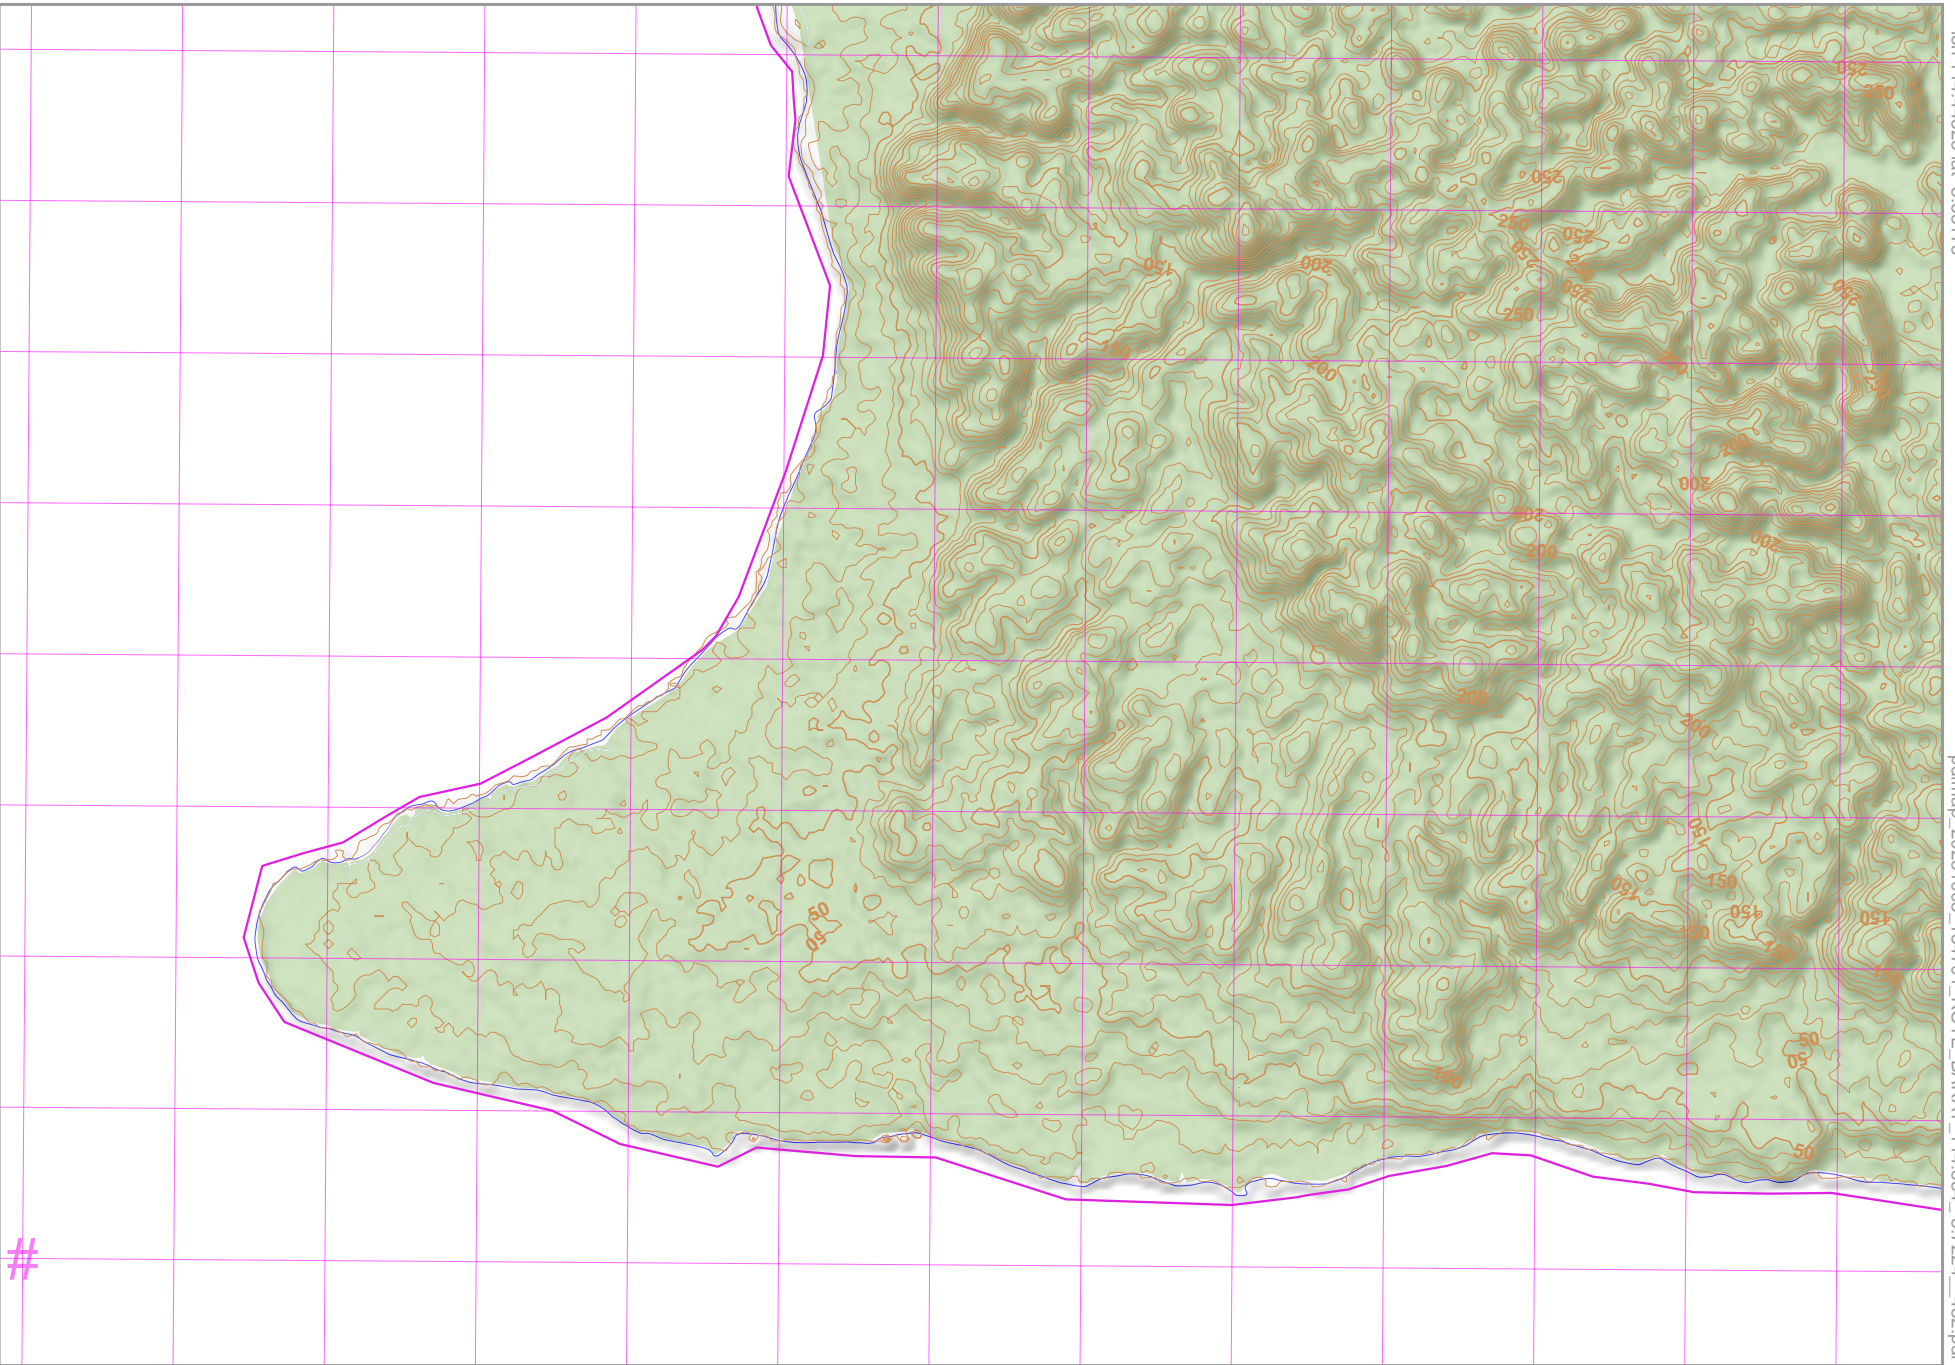

# ROTE BARAT

lon 114.44323 lat -9.68175

pdfmap\_20231005\_134701\_ROTÉ BARAT\_114.384\_-9.7224\_432.pdf

Map data © OpenStreetMap contributors

lon 114.32646 lat -8.76312 [ nom. scale = 1 / 50000 ]

#  
# UTM: 50 L easting 206.00 km northing 9031.00 km  
UTM-Grid-width = 1000m  
Contour interval = 10m