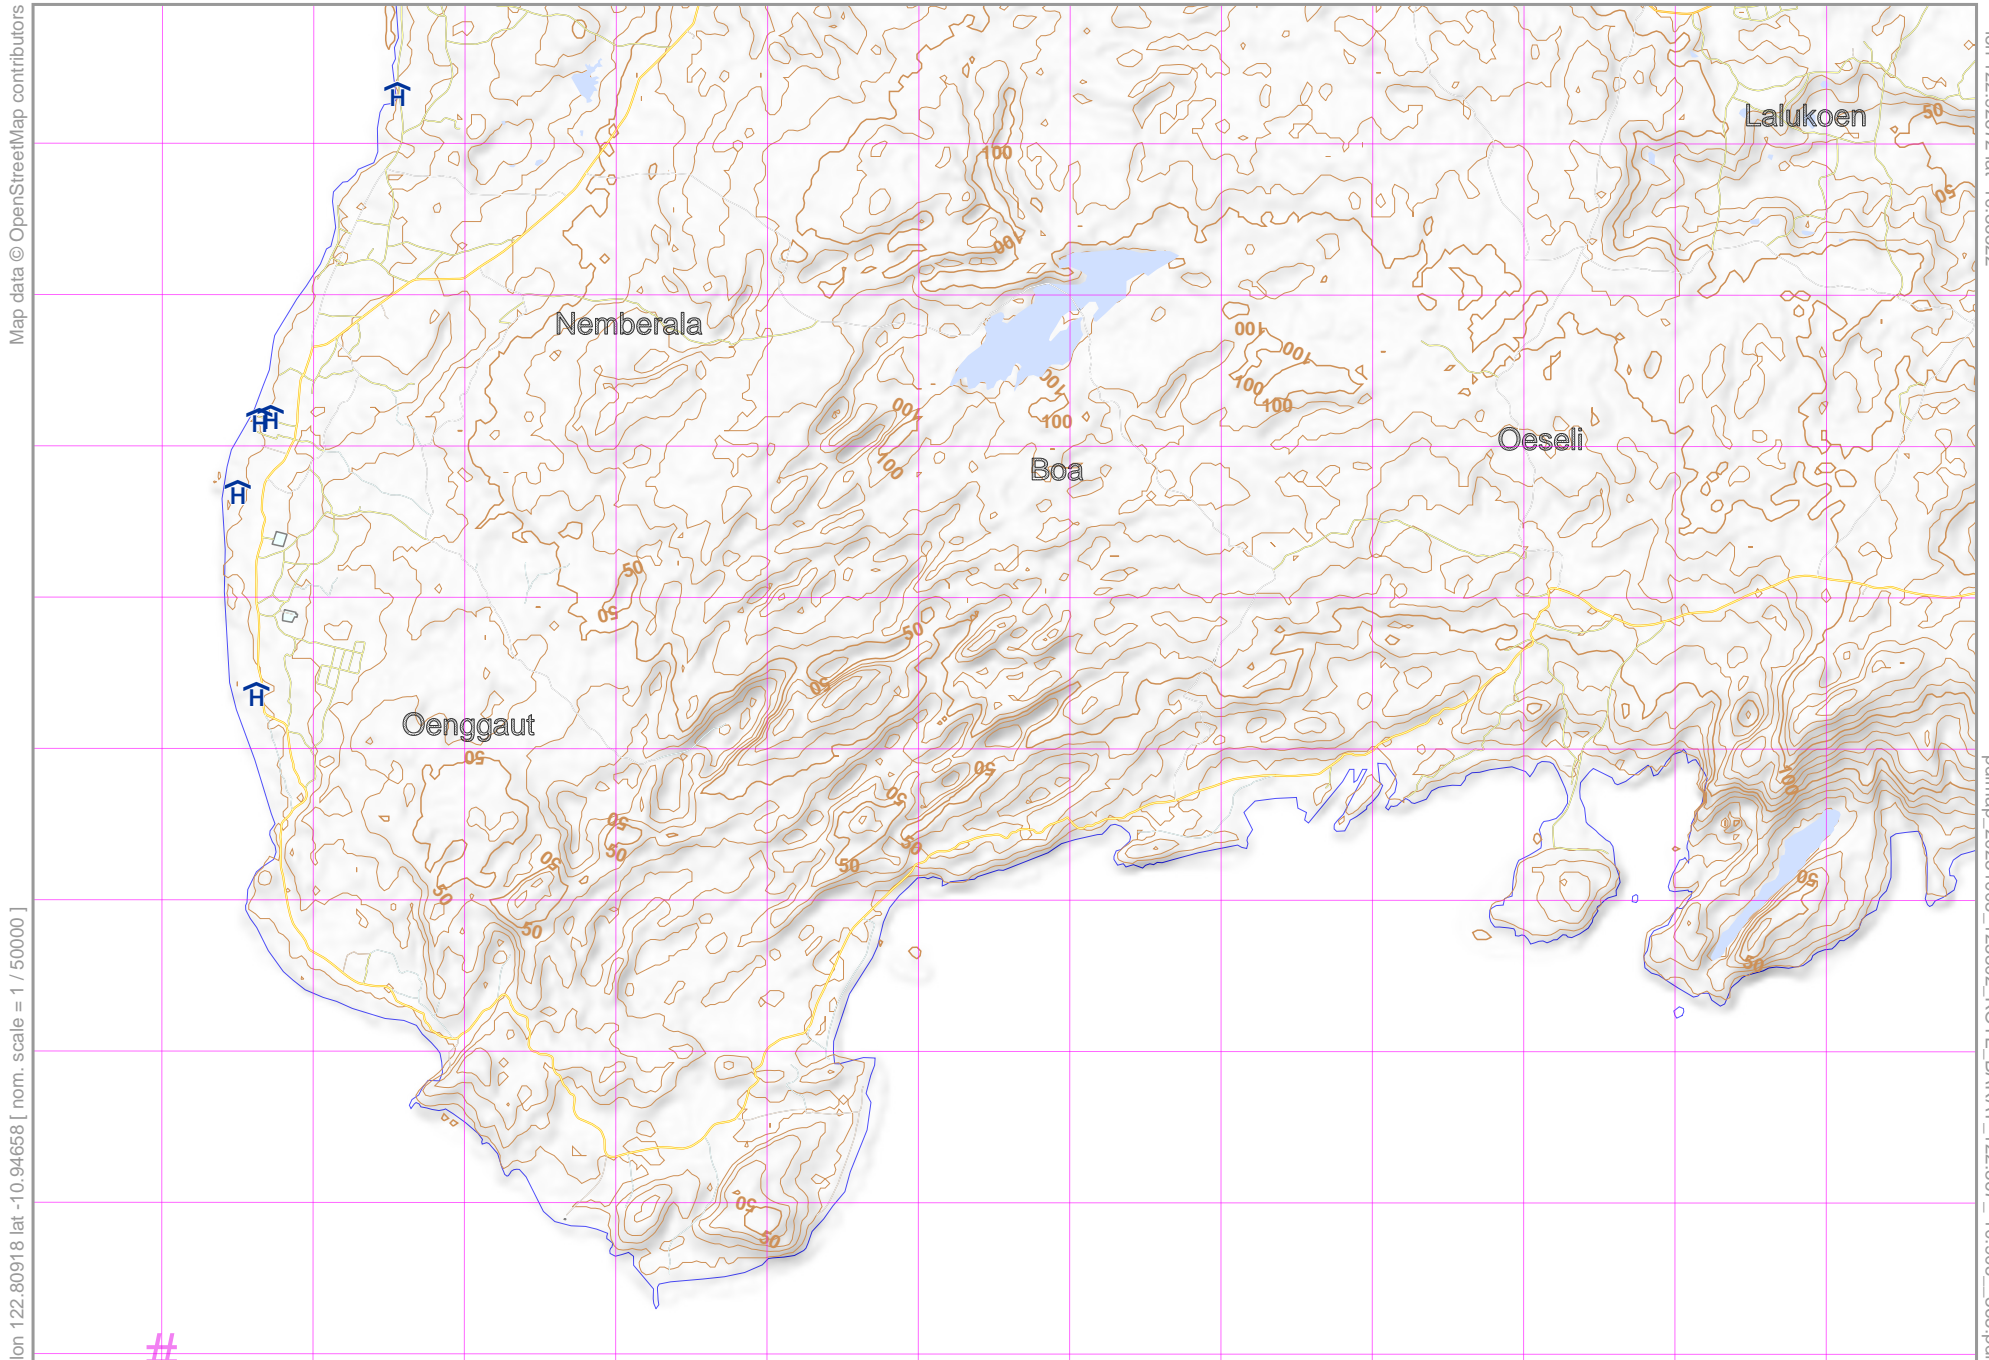

ROTE BARAT

Map data © OpenStreetMap contributors

lon 122.80918 lat -10.94658 [nom. scale = 1 / 50000]

lon 122.92672 lat -10.86522

pdfmap_20231005_125802_ROTÉ BARAT_122.867_-10.905_365.pdf

UTM: 51 L easting 480.00 km northing 8790.00 km
UTM-Grid-width = 1000m
Contour interval = 10m