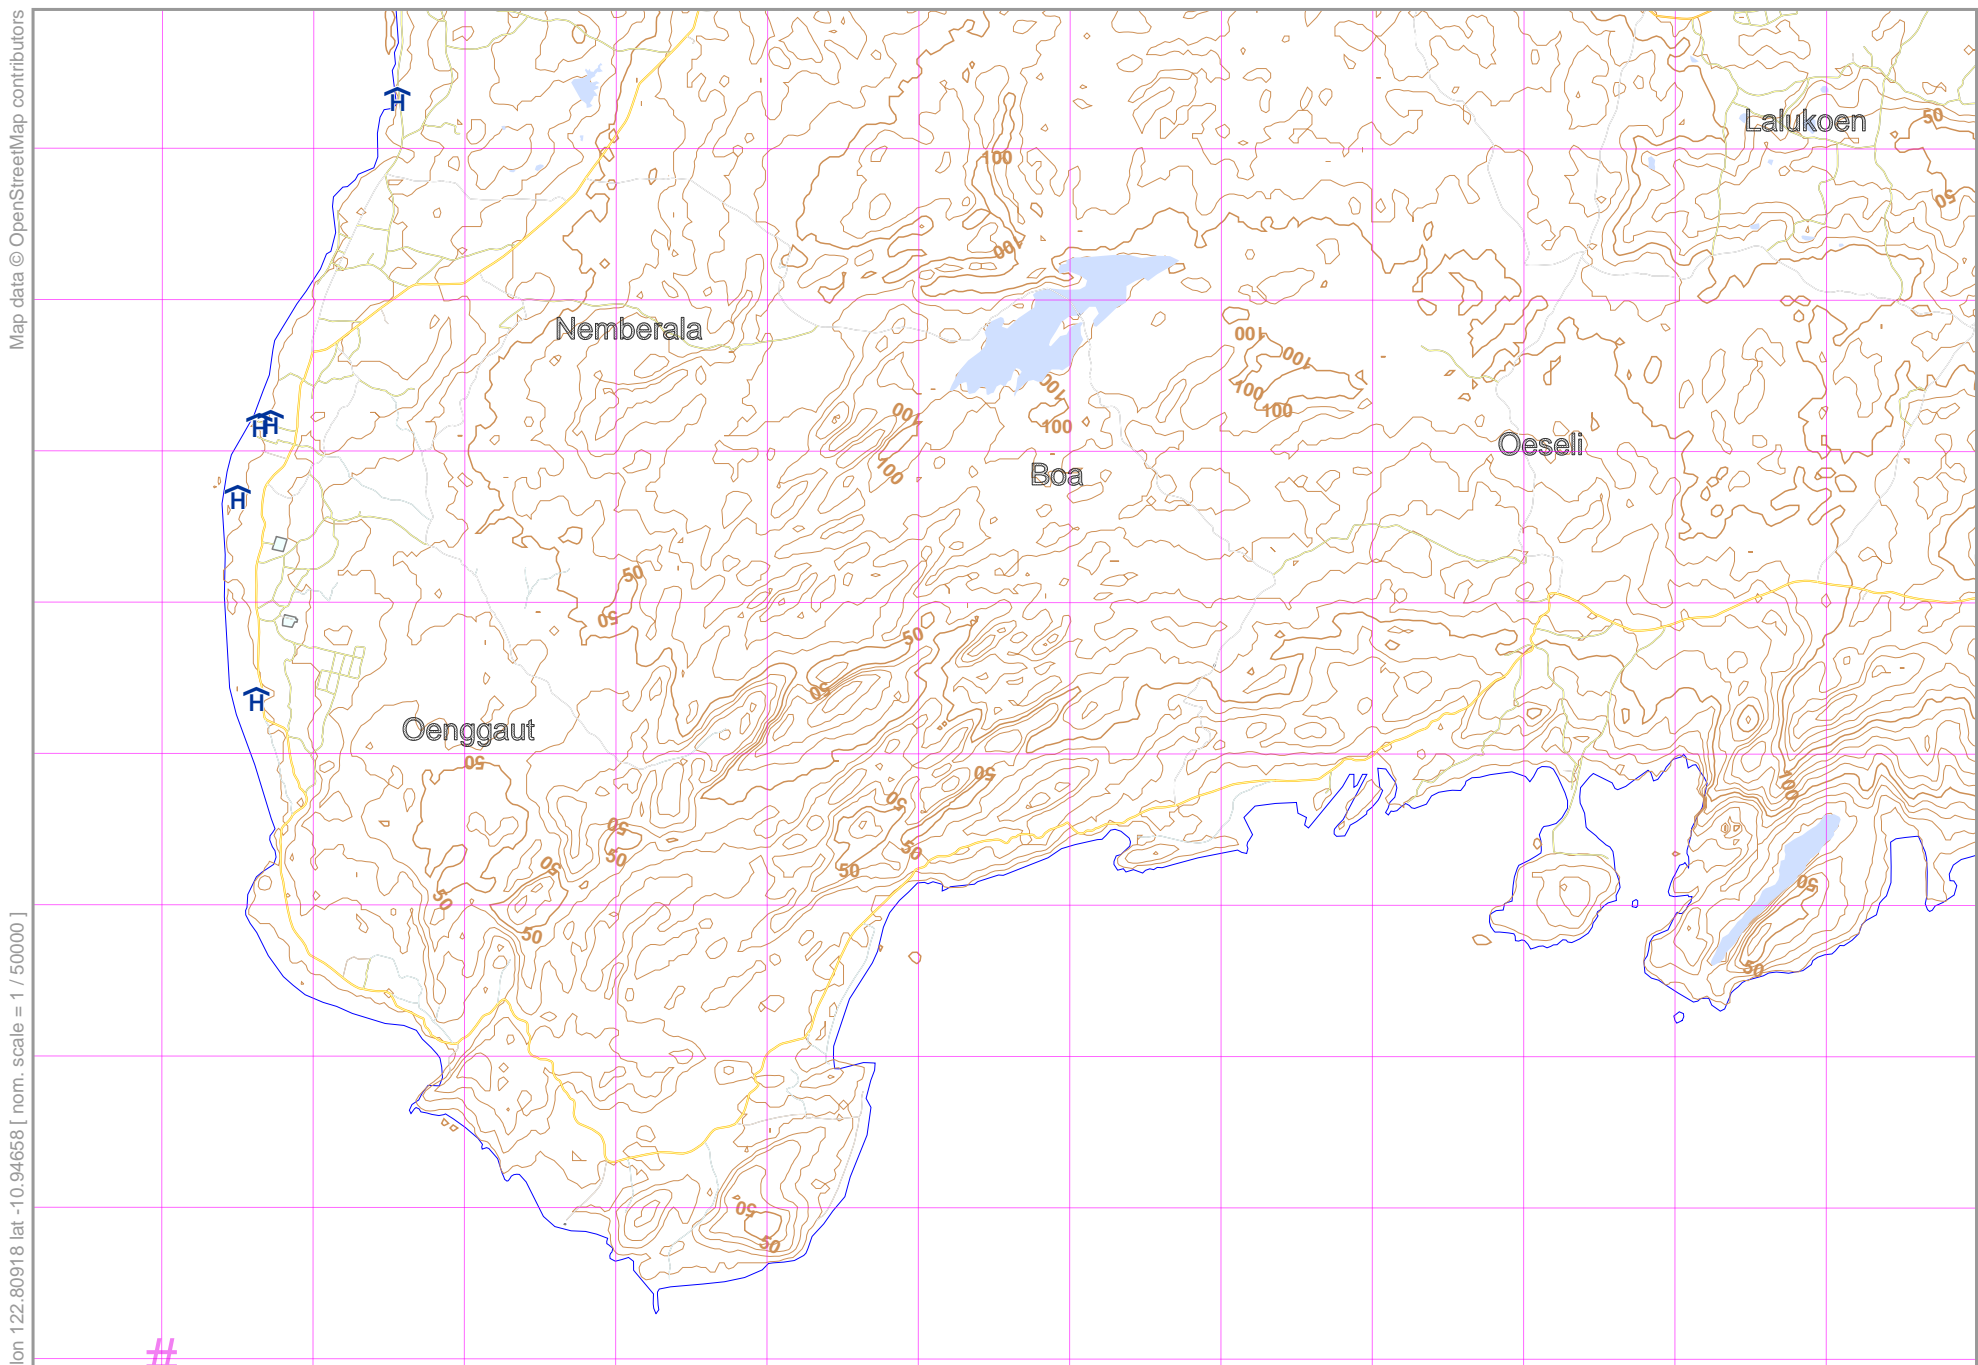

ROTE BARAT

Map data © OpenStreetMap contributors

lon 122.80918 lat -10.94658 [nom. scale = 1 / 50000]

lon 122.92672 lat -10.86522

pdfmap_20231005_125643_ROTÉ BARAT_122.867_-10.905_629.pdf

#

UTM: 51 L easting 480.00 km northing 8790.00 km
UTM-Grid-width = 1000m
Contour interval = 10m