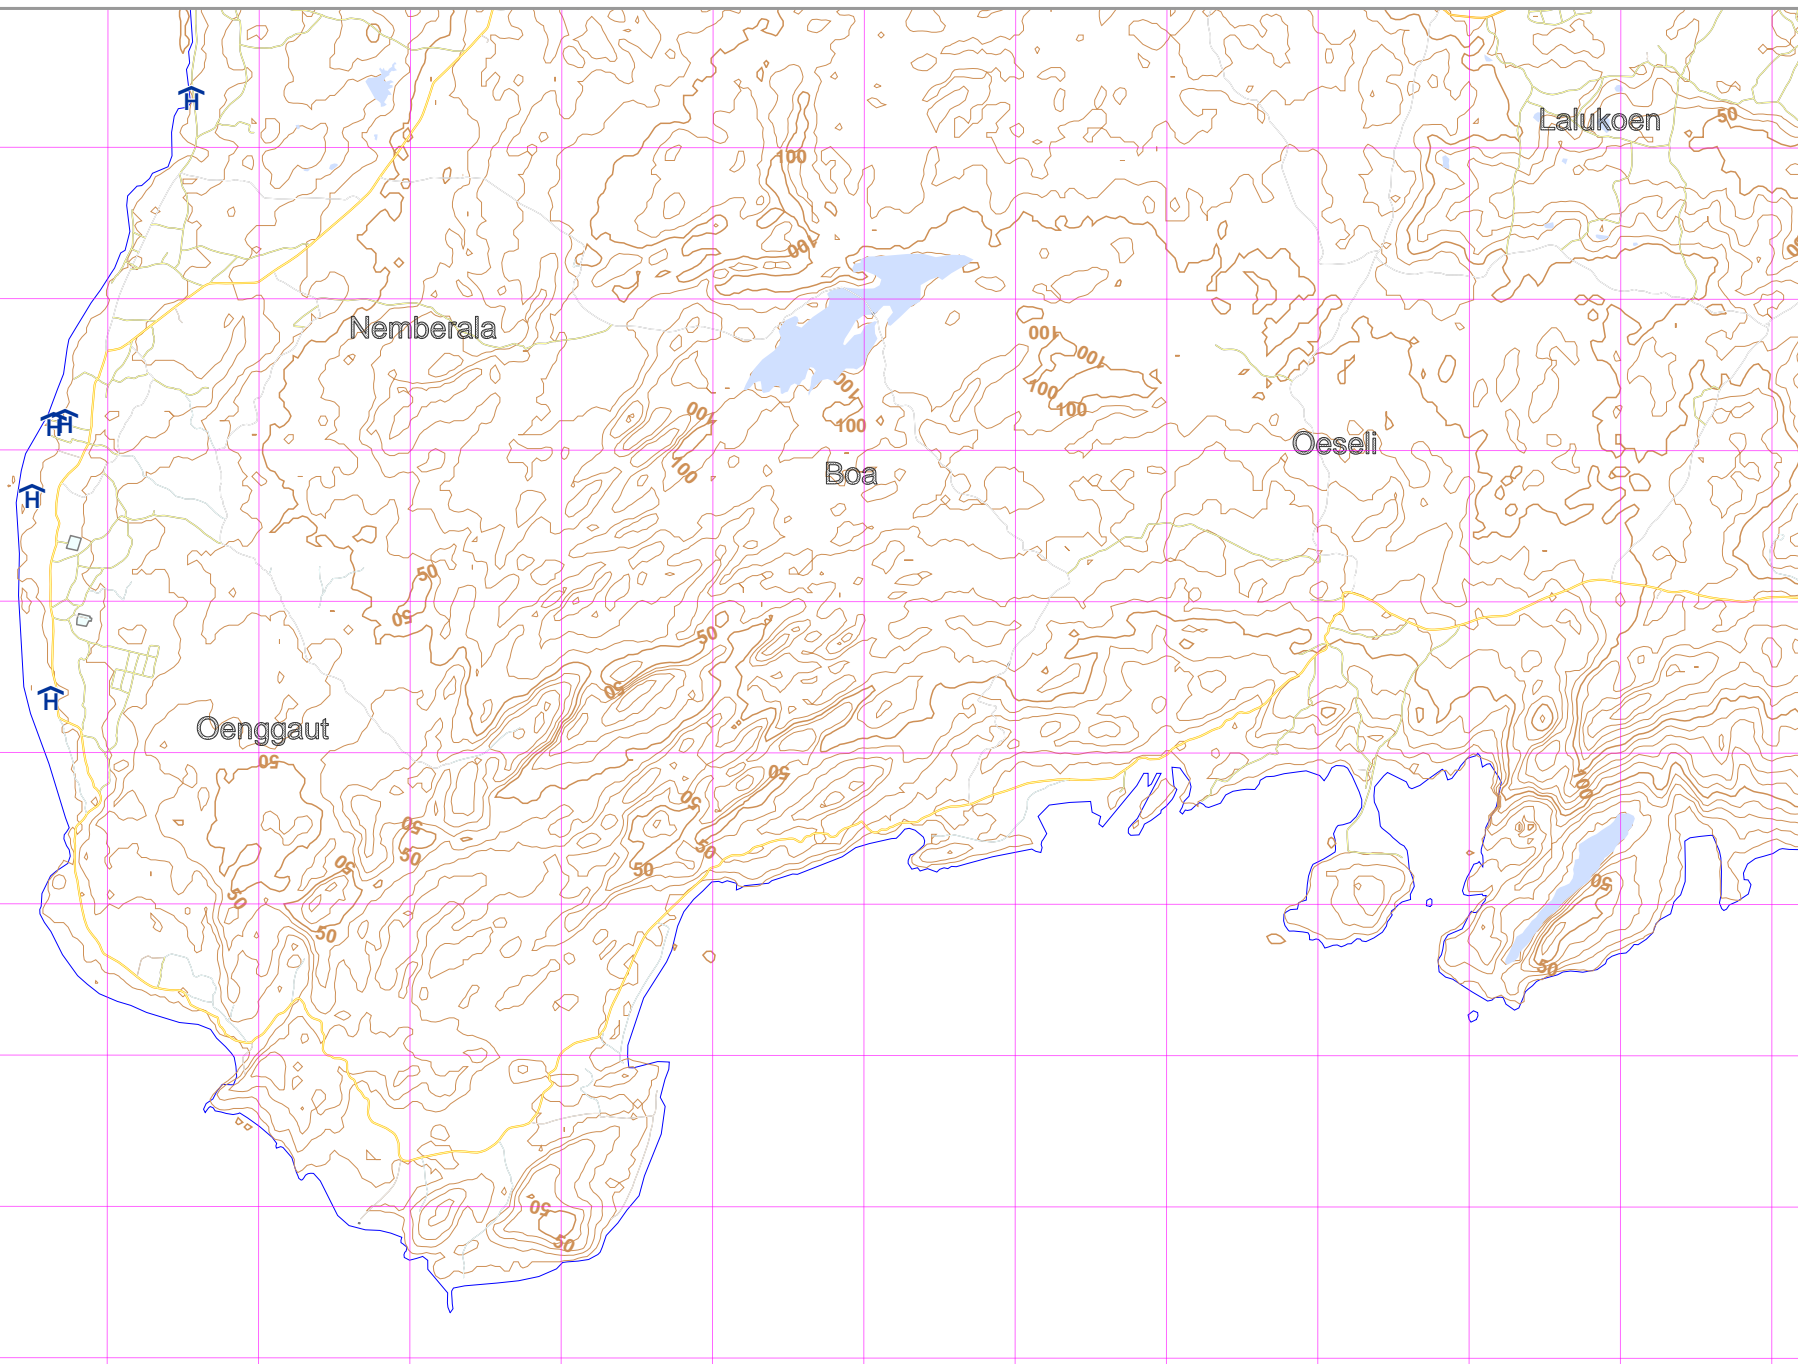

# ROTE BARAT

Map data © OpenStreetMap contributors

lon 122.92901 lat -10.86522

lon 122.80689 lat -10.94658 [ nom. scale = 1 / 50000 ]

pdfmap 20231005\_125500\_ROTE BARAT\_122.867\_-10.905\_268.pdf

UTM: 51 L easting 479.00 km northing 8790.00 km

UTM-Grid-width = 1000m  
Contour interval = 10m