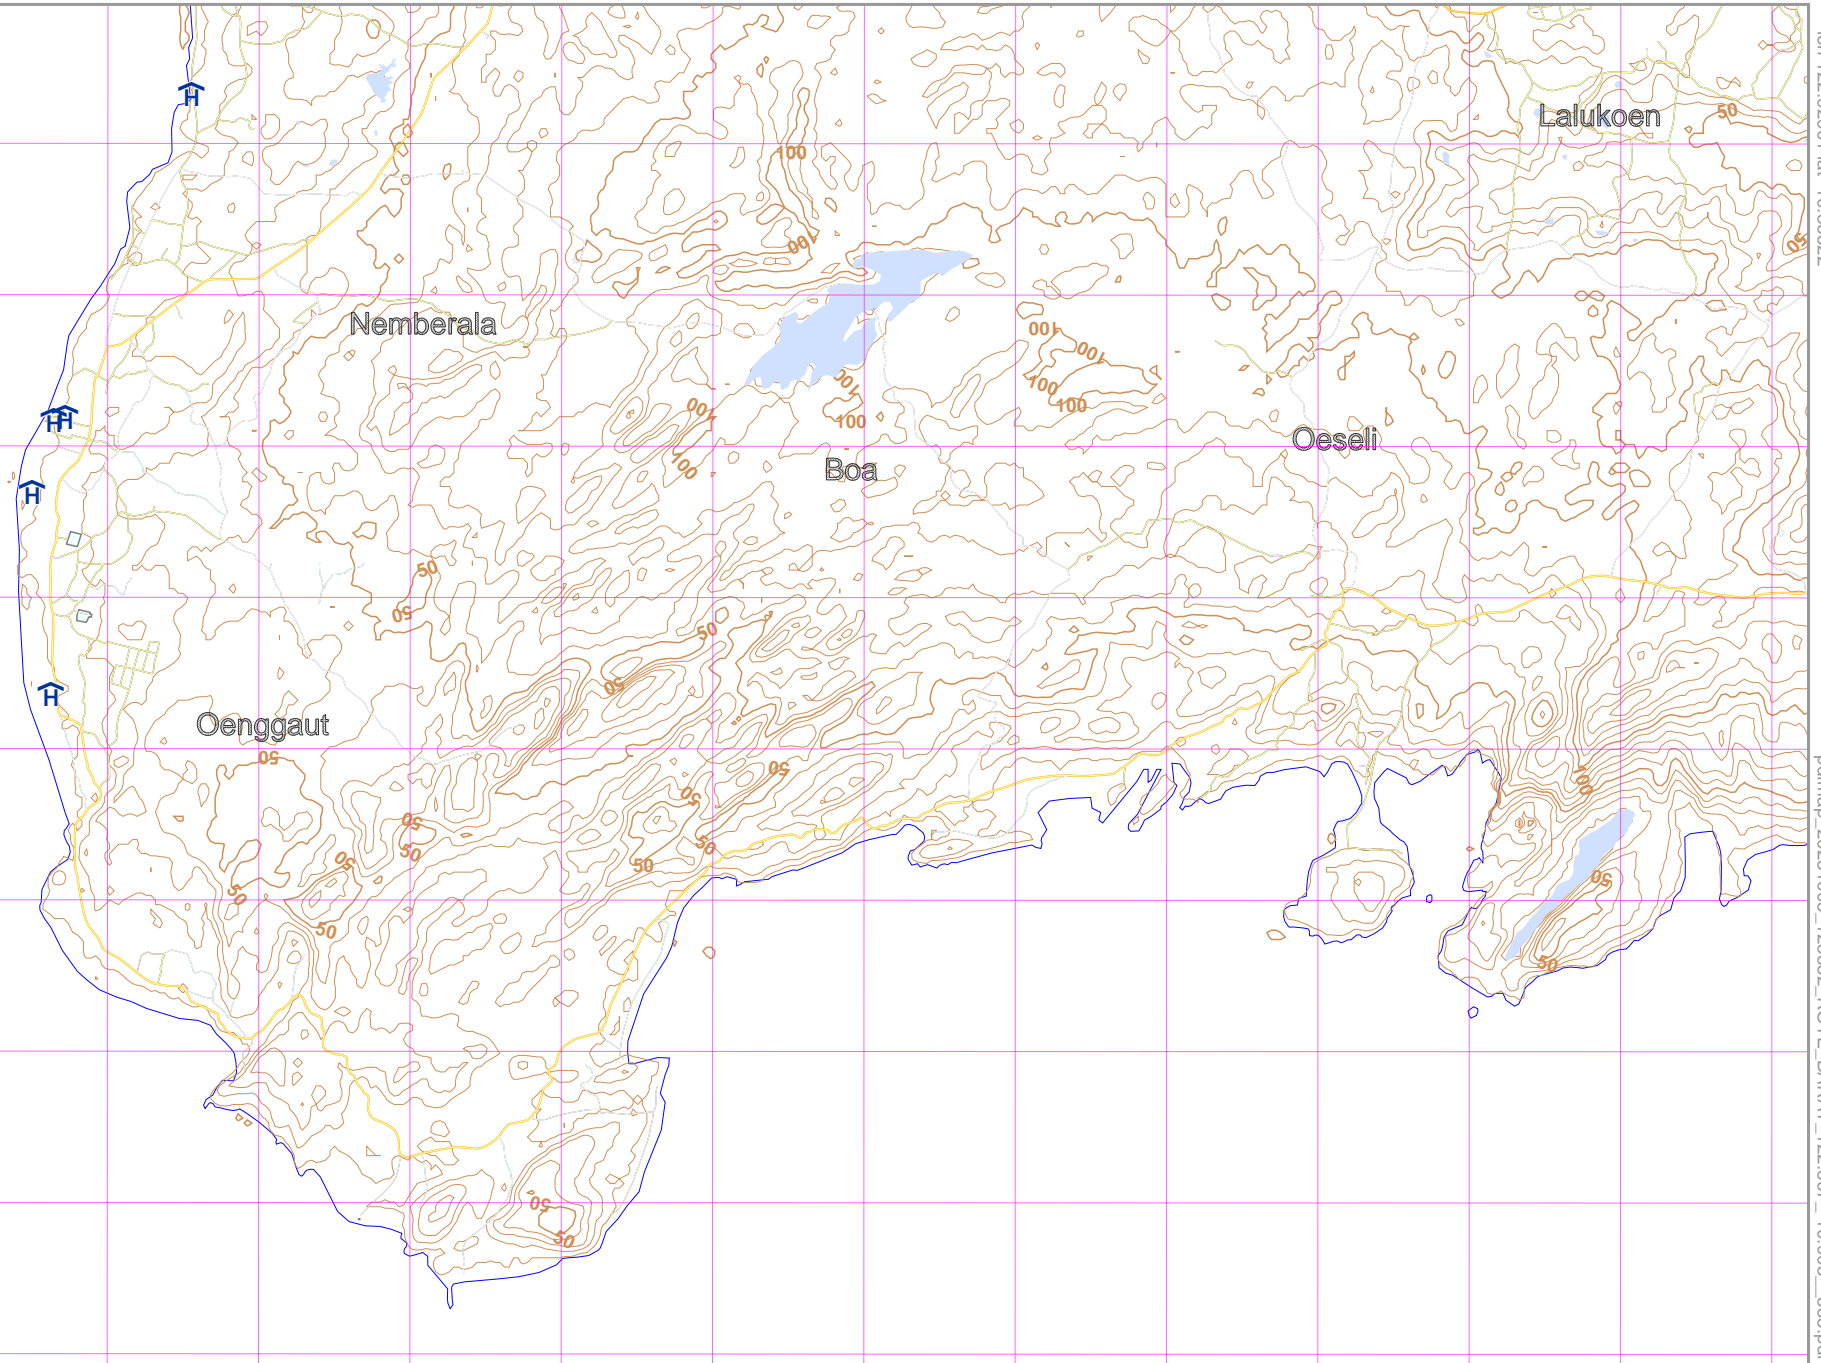

ROTE BARAT

Map data © OpenStreetMap contributors

lon 122.92901 lat -10.86522

lon 122.80689 lat -10.94658 [nom. scale = 1 / 50000]

pdfmap 20231005_125352_ROT_E BARAT_122.867_-10.905_555.pdf

UTM: 51 L easting 479.00 km northing 8790.00 km

UTM-Grid-width = 1000m
Contour interval = 10m