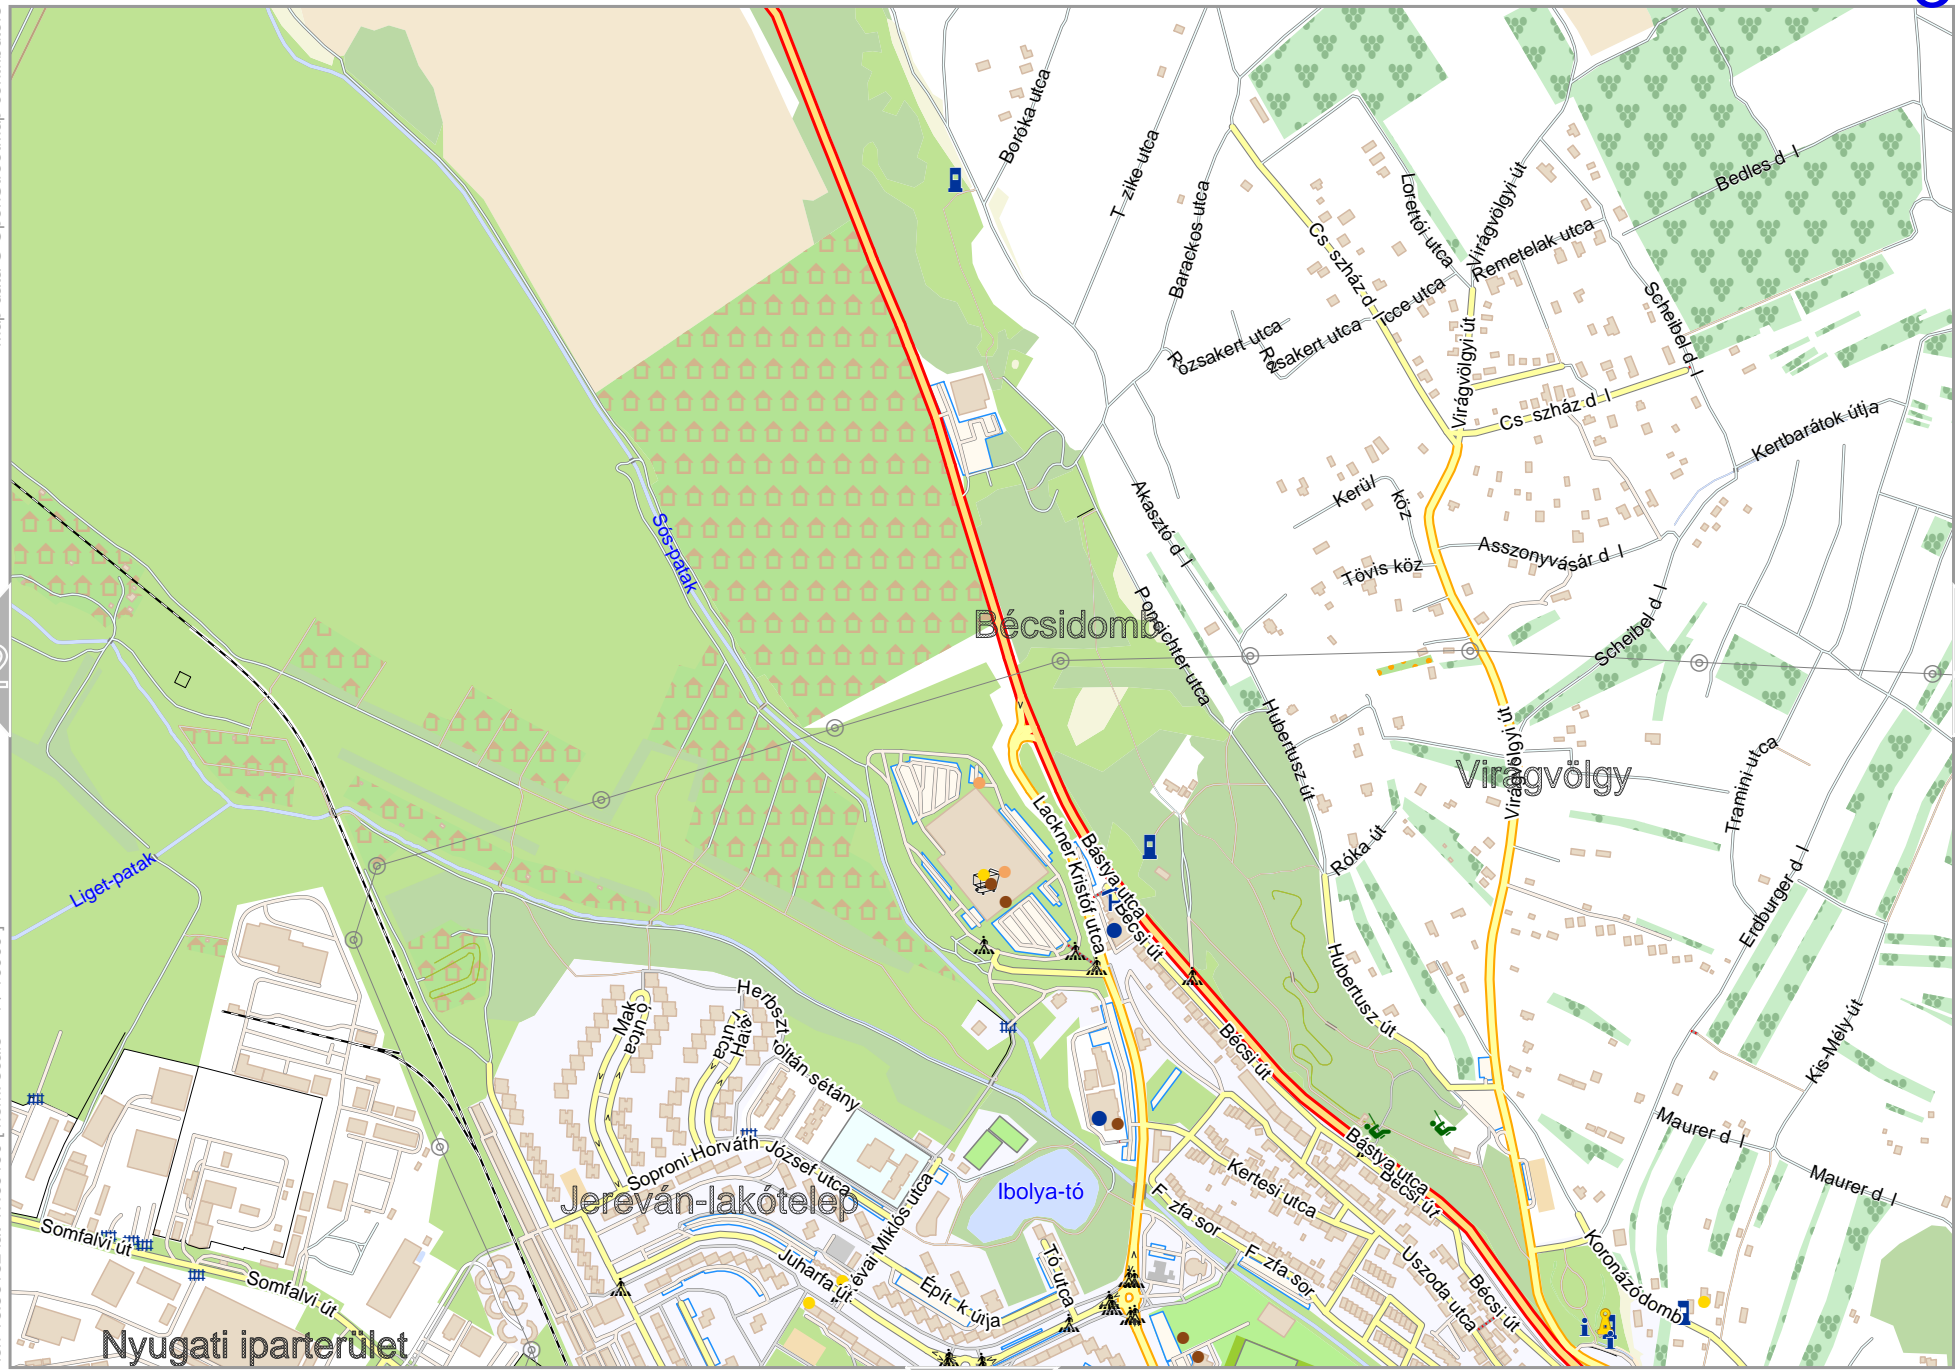

# Sopron

Map data © OpenStreetMap contributors

lon 16.52759 lat 47.69190 [ nom. scale = 1 / 10000 ]

lon 16.56182 lat 47.70809

pdfmap\_20231003\_221723\_Sopron\_16.5789\_47.6838\_021.pdf

Map data © OpenStreetMap contributors

lon 16.52759 lat 47.67571 [ nom. scale = 1 / 10000 ]

lon 16.56182 lat 47.69190

pdfmap\_20231003\_221723\_Sopron\_16.5789\_47.6838\_021.pdf

# Sopron

Map data © OpenStreetMap contributors

lon 16.59605 lat 47.69190

lon 16.56182 lat 47.67571 [ nom. scale = 1 / 10000 ]

pdfmap\_20231003\_221723\_Sopron\_16.5789\_47.6838\_021.pdf

Map data © OpenStreetMap contributors

lon 16.52759 lat 47.66952 [ nom. scale = 1 / 10000 ]

lon 16.56182 lat 47.67571

pdfmap\_20231003\_221723\_Sopron\_16.5789\_47.6838\_021.pdf