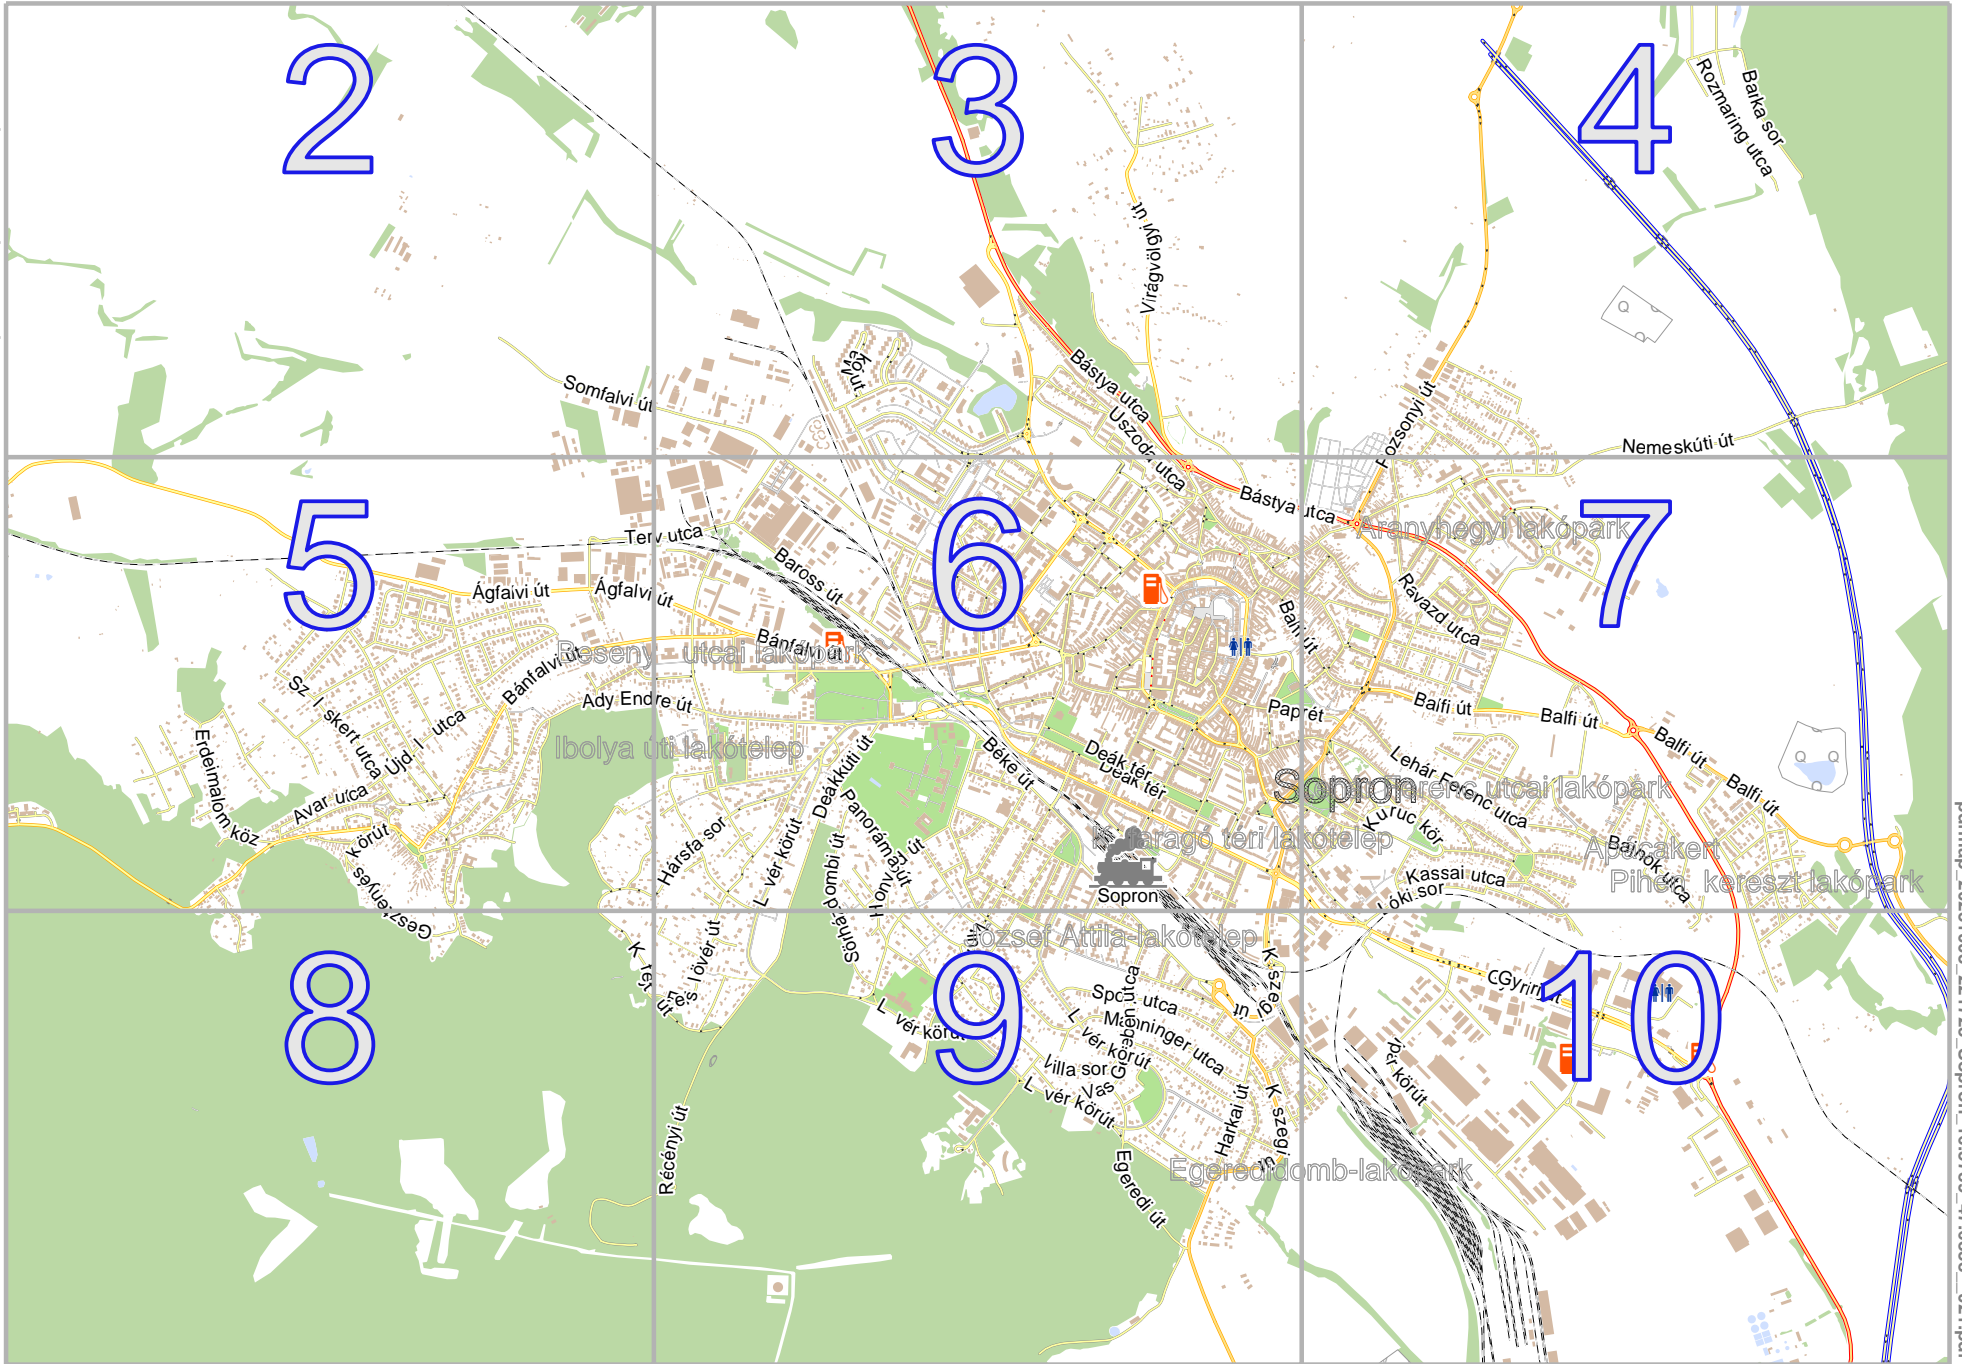

# Sopron

lon 16.63028 lat 47.70809

Map data © OpenStreetMap contributors

pdfmap\_20231003\_221723\_Sopron\_16.5789\_47.6838\_021.pdf

lon 16.52759 lat 47.65952  
[ nom. scale = 1 / 30000 ]

# Sopron

Map data © OpenStreetMap contributors

lon 16.52759 lat 47.69190 [ nom. scale = 1 / 10000 ]

lon 16.56182 lat 47.70809

pdfmap\_20231003\_221723\_Sopron\_16.5789\_47.6838\_021.pdf

Map data © OpenStreetMap contributors

lon 16.52759 lat 47.67571 [ nom. scale = 1 / 10000 ]

lon 16.56182 lat 47.69190

pdfmap\_20231003\_221723\_Sopron\_16.5789\_47.6838\_021.pdf

# Sopron

Map data © OpenStreetMap contributors

lon 16.59605 lat 47.65952 [nom. scale = 1 / 100000]

lon 16.63028 lat 47.67571

pdfmap\_20231003\_221723\_Sopron\_16.5789\_47.6838\_021.pdf