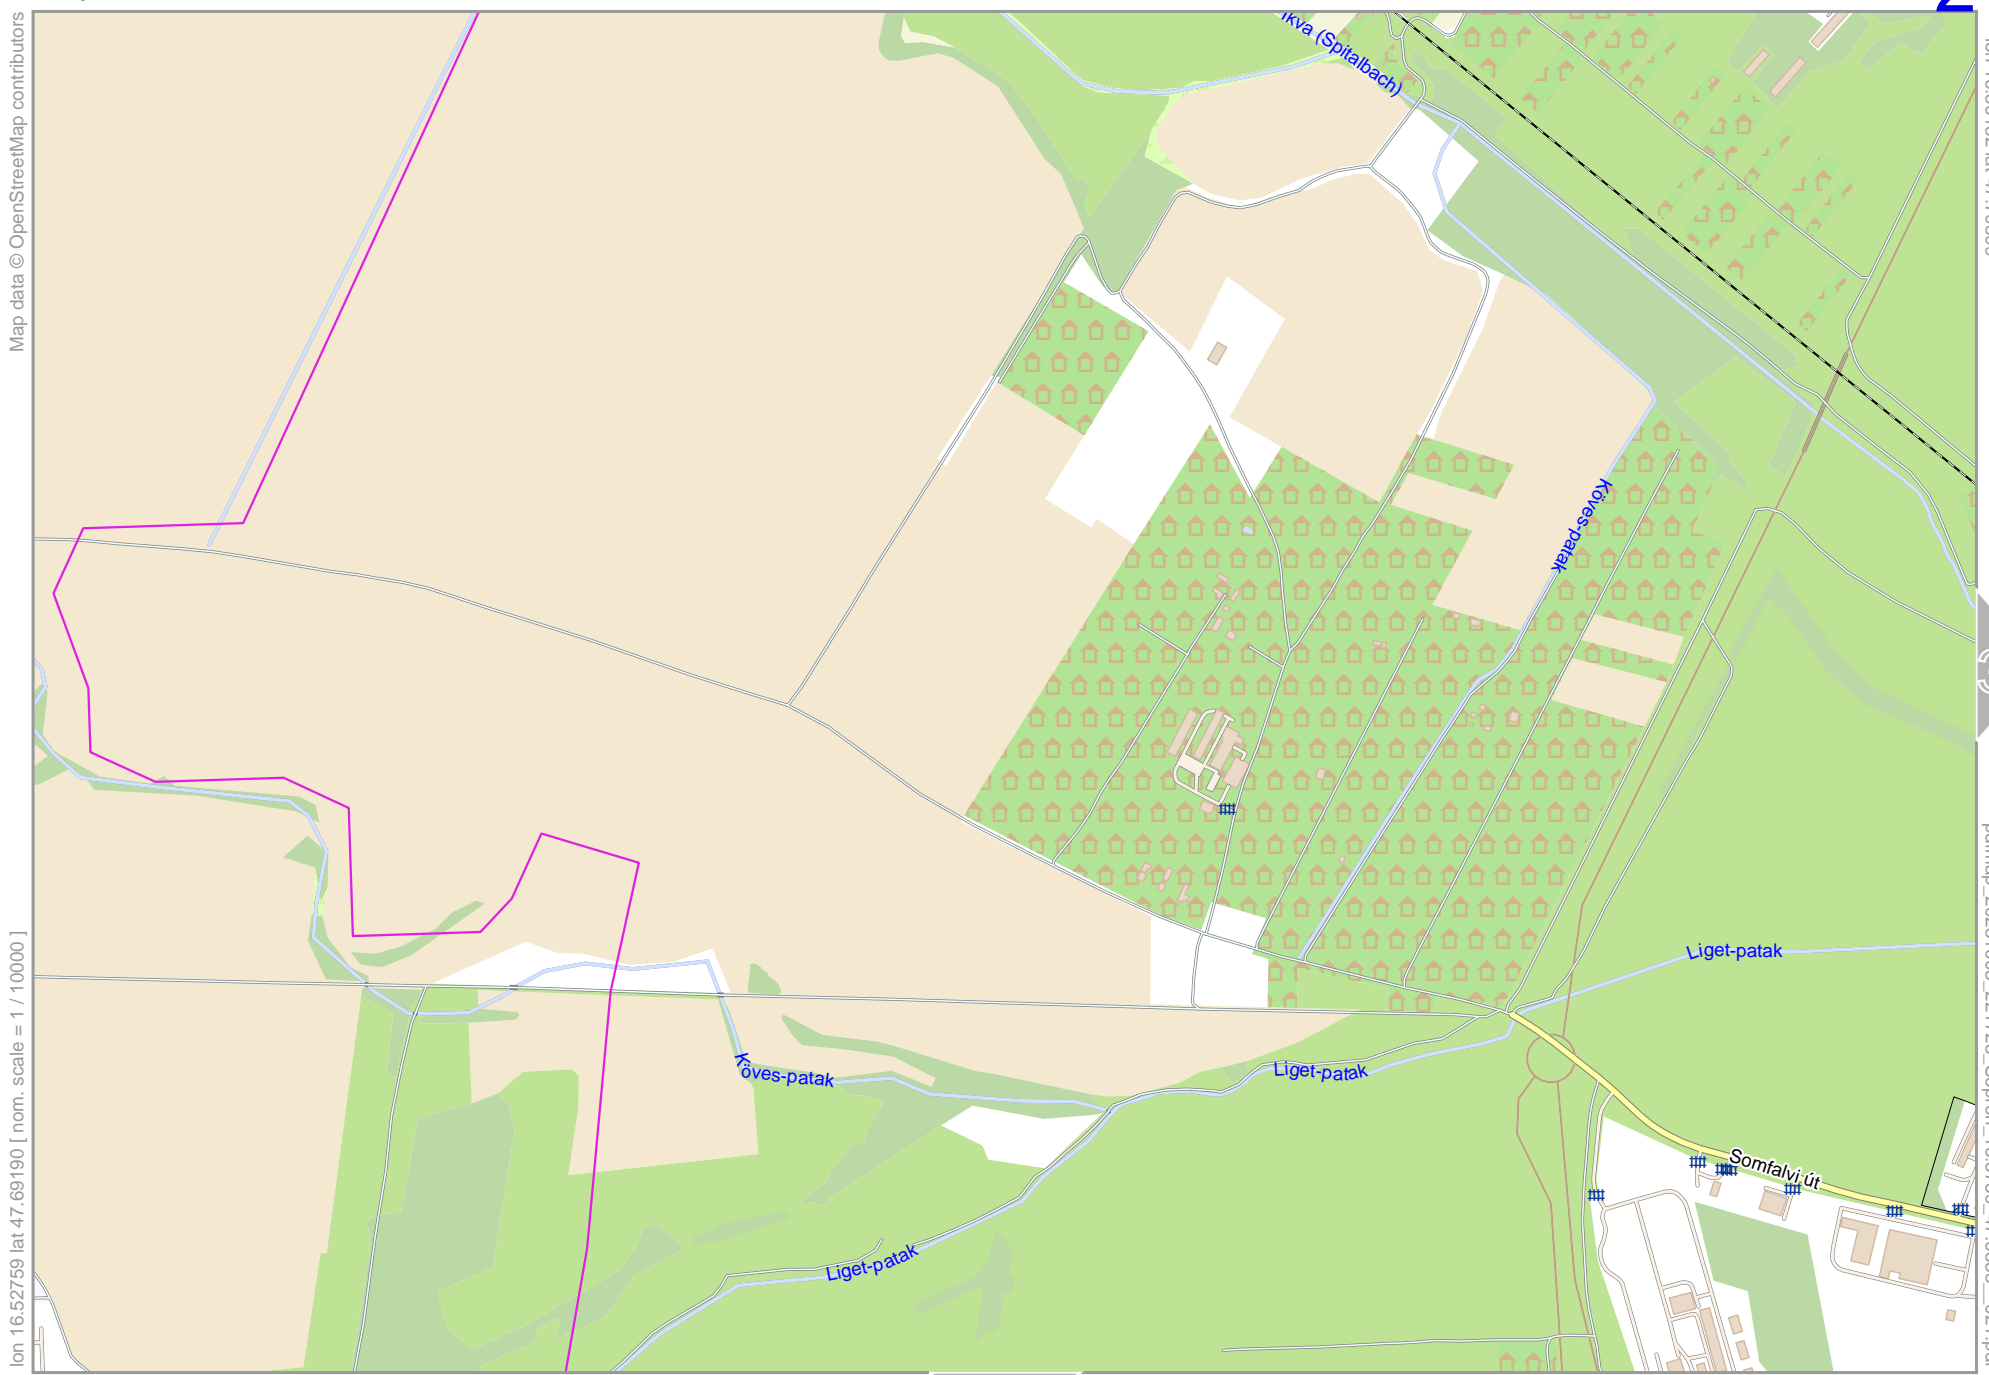

# Sopron

Map data © OpenStreetMap contributors

lon 16.52759 lat 47.69190 [ nom. scale = 1 / 10000 ]

lon 16.56182 lat 47.70809

pdfmap\_20231003\_221723\_Sopron\_16.5789\_47.6838\_021.pdf

Map data © OpenStreetMap contributors

lon 16.52759 lat 47.67571 [ nom. scale = 1 / 10000 ]

lon 16.56182 lat 47.69190

pdfmap\_20231003\_221723\_Sopron\_16.5789\_47.6838\_021.pdf

lon 16.52759 lat 47.66952 [ nom. scale = 1 / 10000 ]

lon 16.56182 lat 47.67571

pdfmap\_20231003\_221723\_Sopron\_16.5789\_47.6838\_021.pdf

# Sopron

Map data © OpenStreetMap contributors

lon 16.59605 lat 47.65952 [nom. scale = 1 / 100000]

lon 16.63028 lat 47.67571

pdfmap\_20231003\_221723\_Sopron\_16.5789\_47.6838\_021.pdf