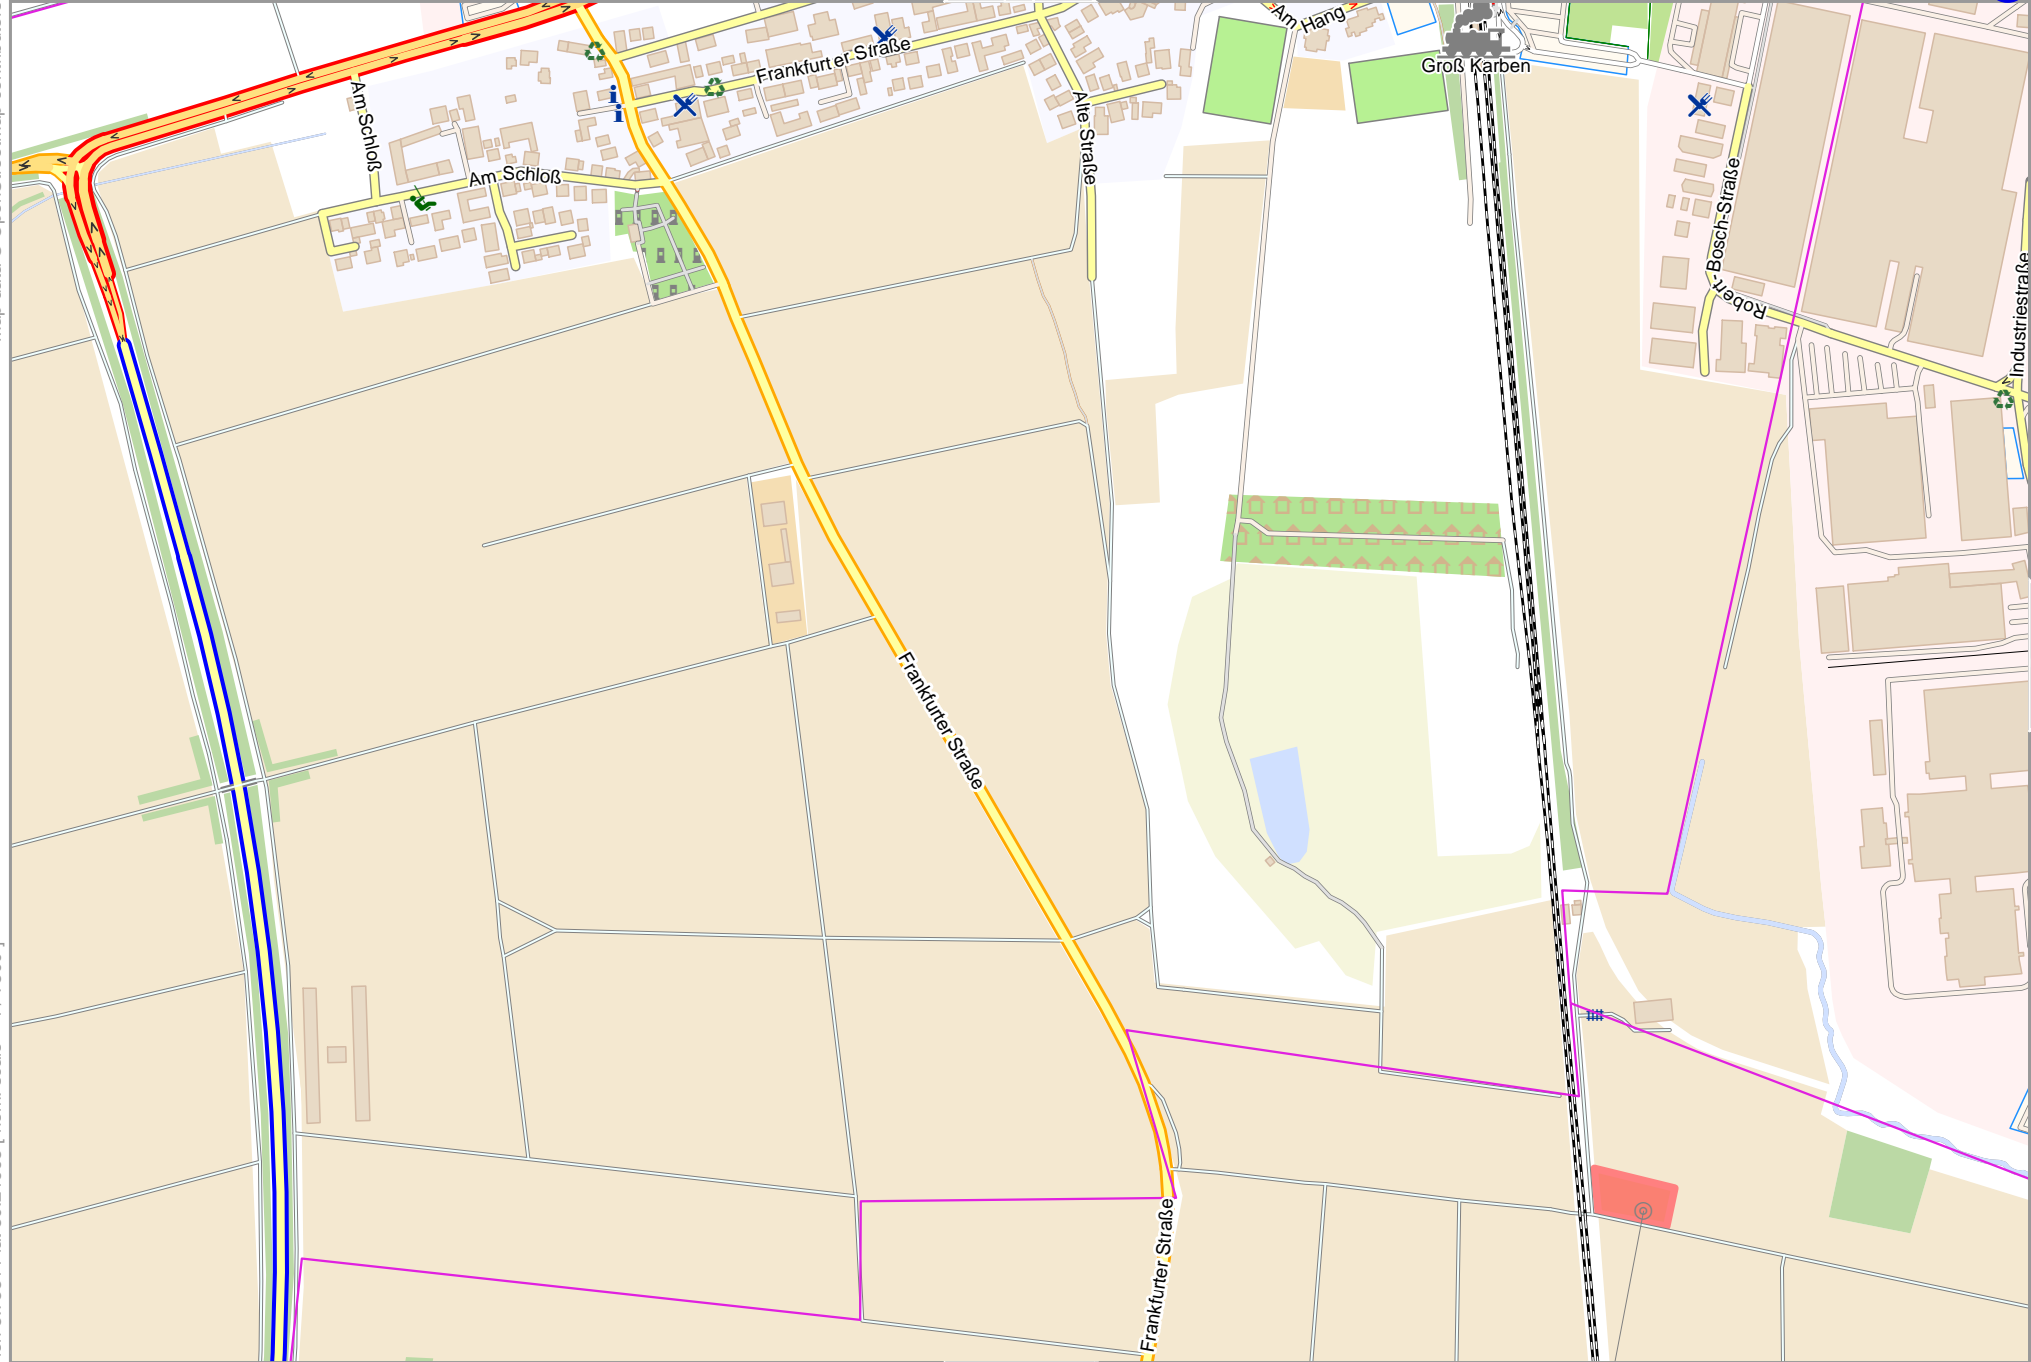

stlmap_20230930_170923_Stadtgebiet_Karben_8.77520_50.2260_169.pdf

0 100 m 700 m

Stadtgebiet Karben

Map data © OpenStreetMap contributors

lon 8.81730 lat 50.24426

pdfmap_20230930_170923_Stadtgebiet_Karben_8.77520_50.2260_169.pdf

lon 8.78924 lat 50.23212 [nom. scale = 1/7500]

0 100 m 700 m

Stadtgebiet Karben

Map data © OpenStreetMap contributors

lon 8.73311 lat 50.21998 [nom. scale = 1 / 7500]

lon 8.76118 lat 50.23212

stlmap_20230930_170923_Stadtgebiet_Karben_8.77520_50.2260_169.pdf

0 100 m 700 m

Map data © OpenStreetMap contributors

lon 8.76118 lat 50.21998 [nom. scale = 1 / 75000]

lon 8.78924 lat 50.23212

stlmap_20230930_170923_Stadtgebiet_Karben_8.77520_50.2260_169.pdf

0 100 m 700 m

Stadtgebiet Karben

top

Map data © OpenStreetMap contributors

lon 8.78924 lat 50.21998 [nom. scale = 1 / 7500]

lon 8.81730 lat 50.23212

pdfmap_20230930_170923_Stadtgebiet_Karben_8.77520_50.2260_169.pdf

4

7