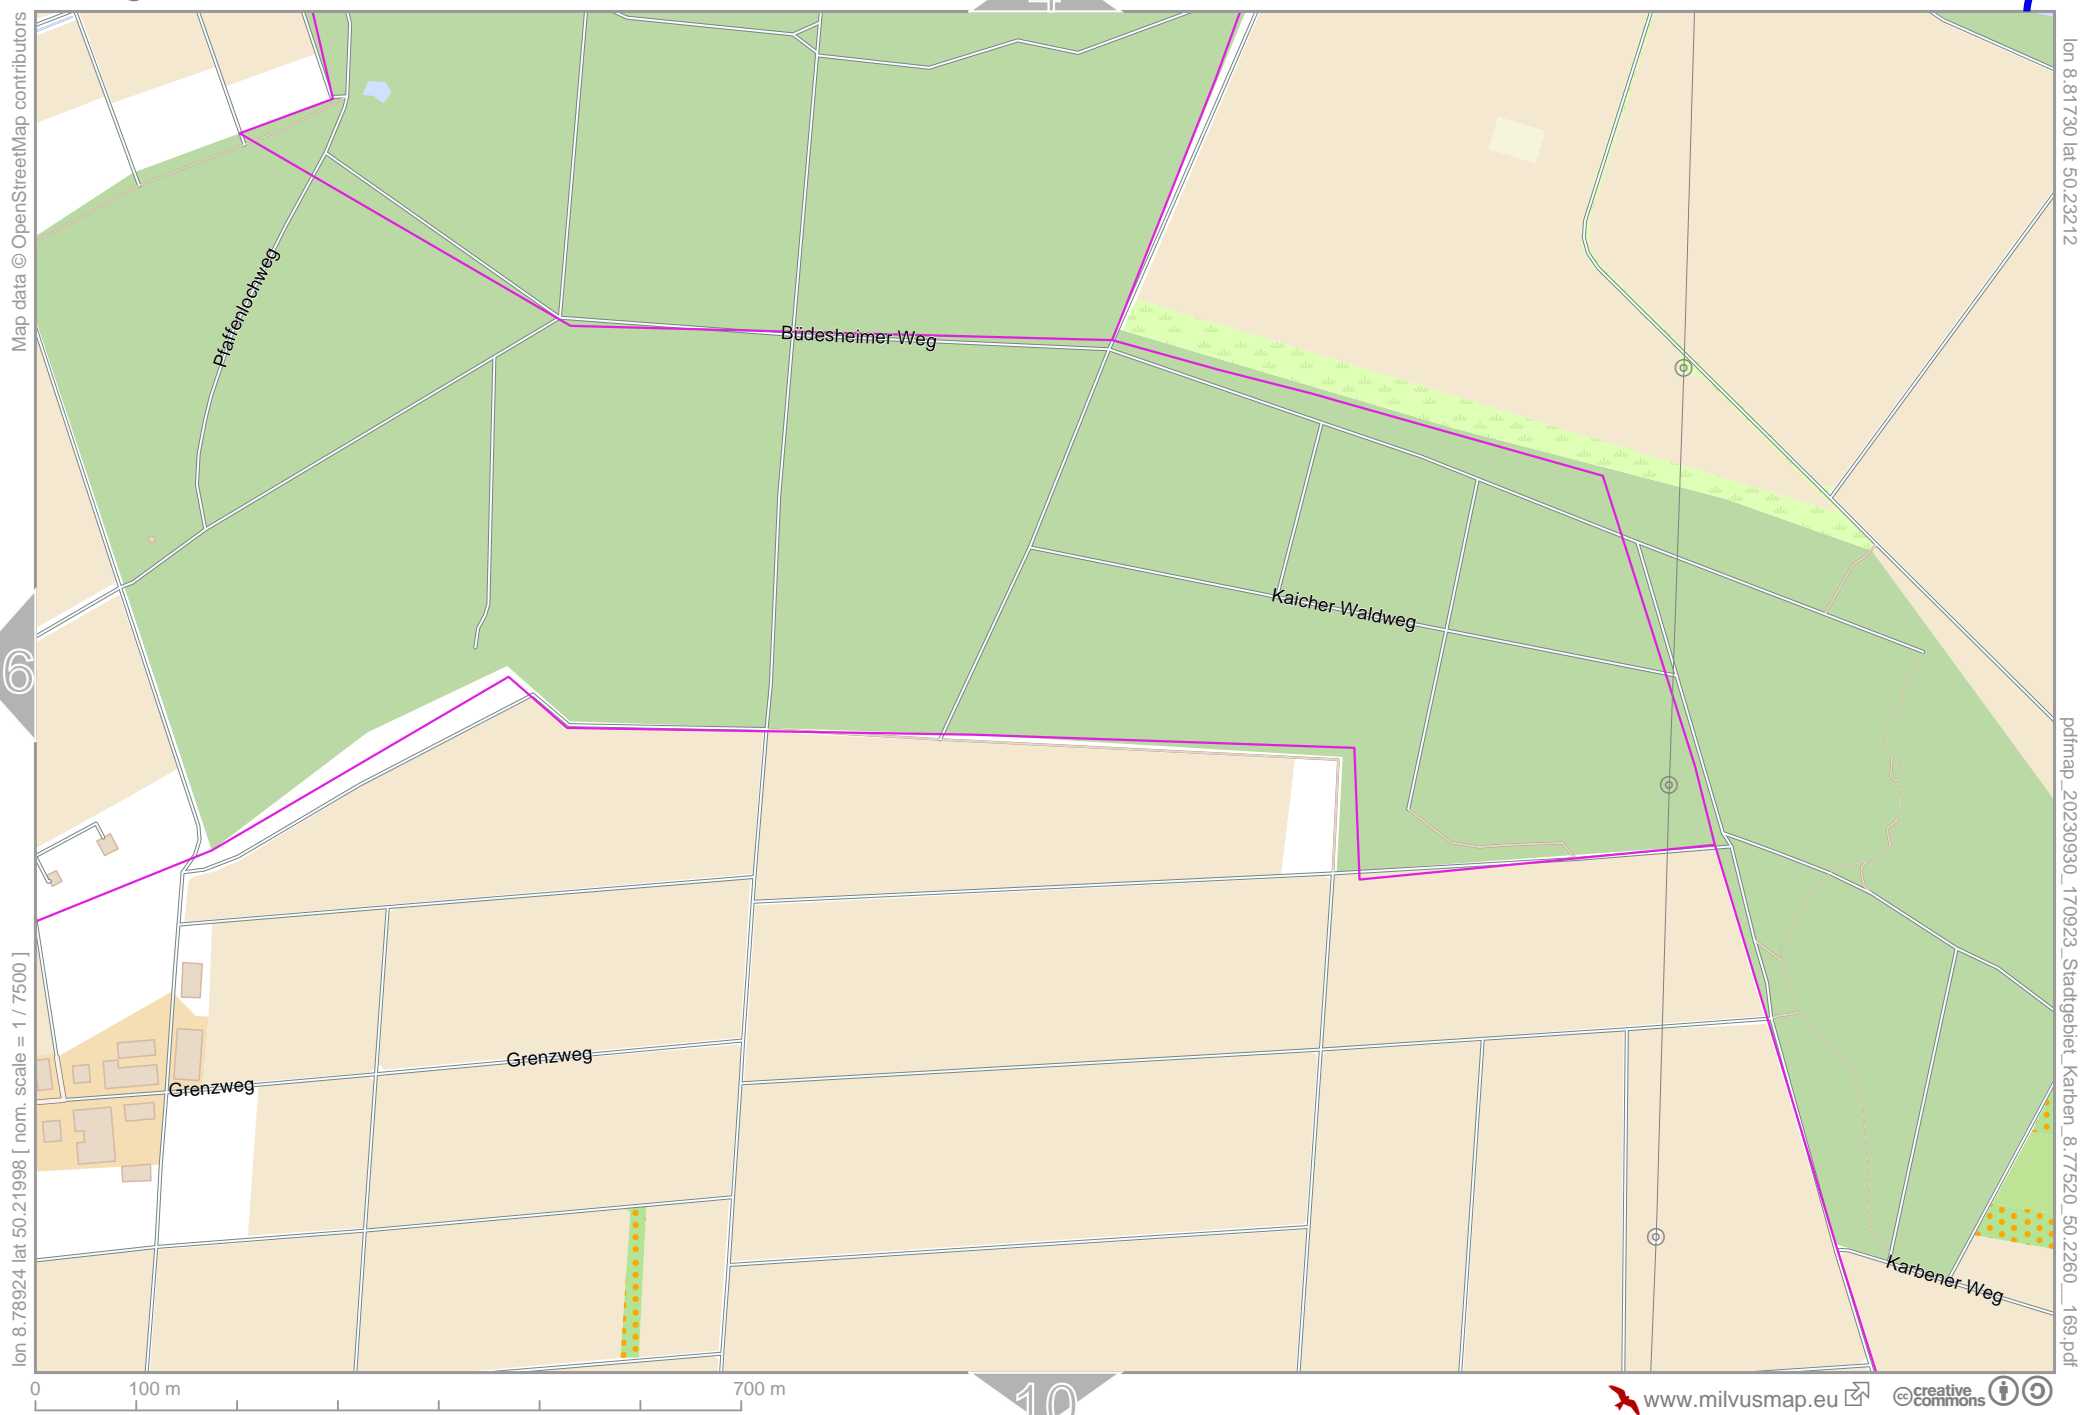

0 100 m 700 m

Map data © OpenStreetMap contributors

lon 8.76118 lat 50.21998 [nom. scale = 1 / 75000]

lon 8.78924 lat 50.23212

stlmap_20230930_170923_Stadtgebiet_Karben_8.77520_50.2260_169.pdf

0 100 m 700 m

Stadtgebiet Karben

top

Map data © OpenStreetMap contributors

lon 8.78924 lat 50.21998 [nom. scale = 1 / 7500]

lon 8.81730 lat 50.23212

pdfmap_20230930_170923_Stadtgebiet_Karben_8.77520_50.2260_169.pdf

4

7

10

Stadtgebiet Karben

Map data © OpenStreetMap contributors

lon 8.76118 lat 50.20785 [nom. scale = 1 / 7500]

0 100 m 700 m

6

9

lon 8.78924 lat 50.21998

10

stlmap_20230930_170923_Stadtgebiet_Karben_8.77520_50.2260_169.pdf

Stadtgebiet Karben

10

top

Map data © OpenStreetMap contributors

lon 8.78924 lat 50.20785 [nom. scale = 1 / 75000]

lon 8.81730 lat 50.21998