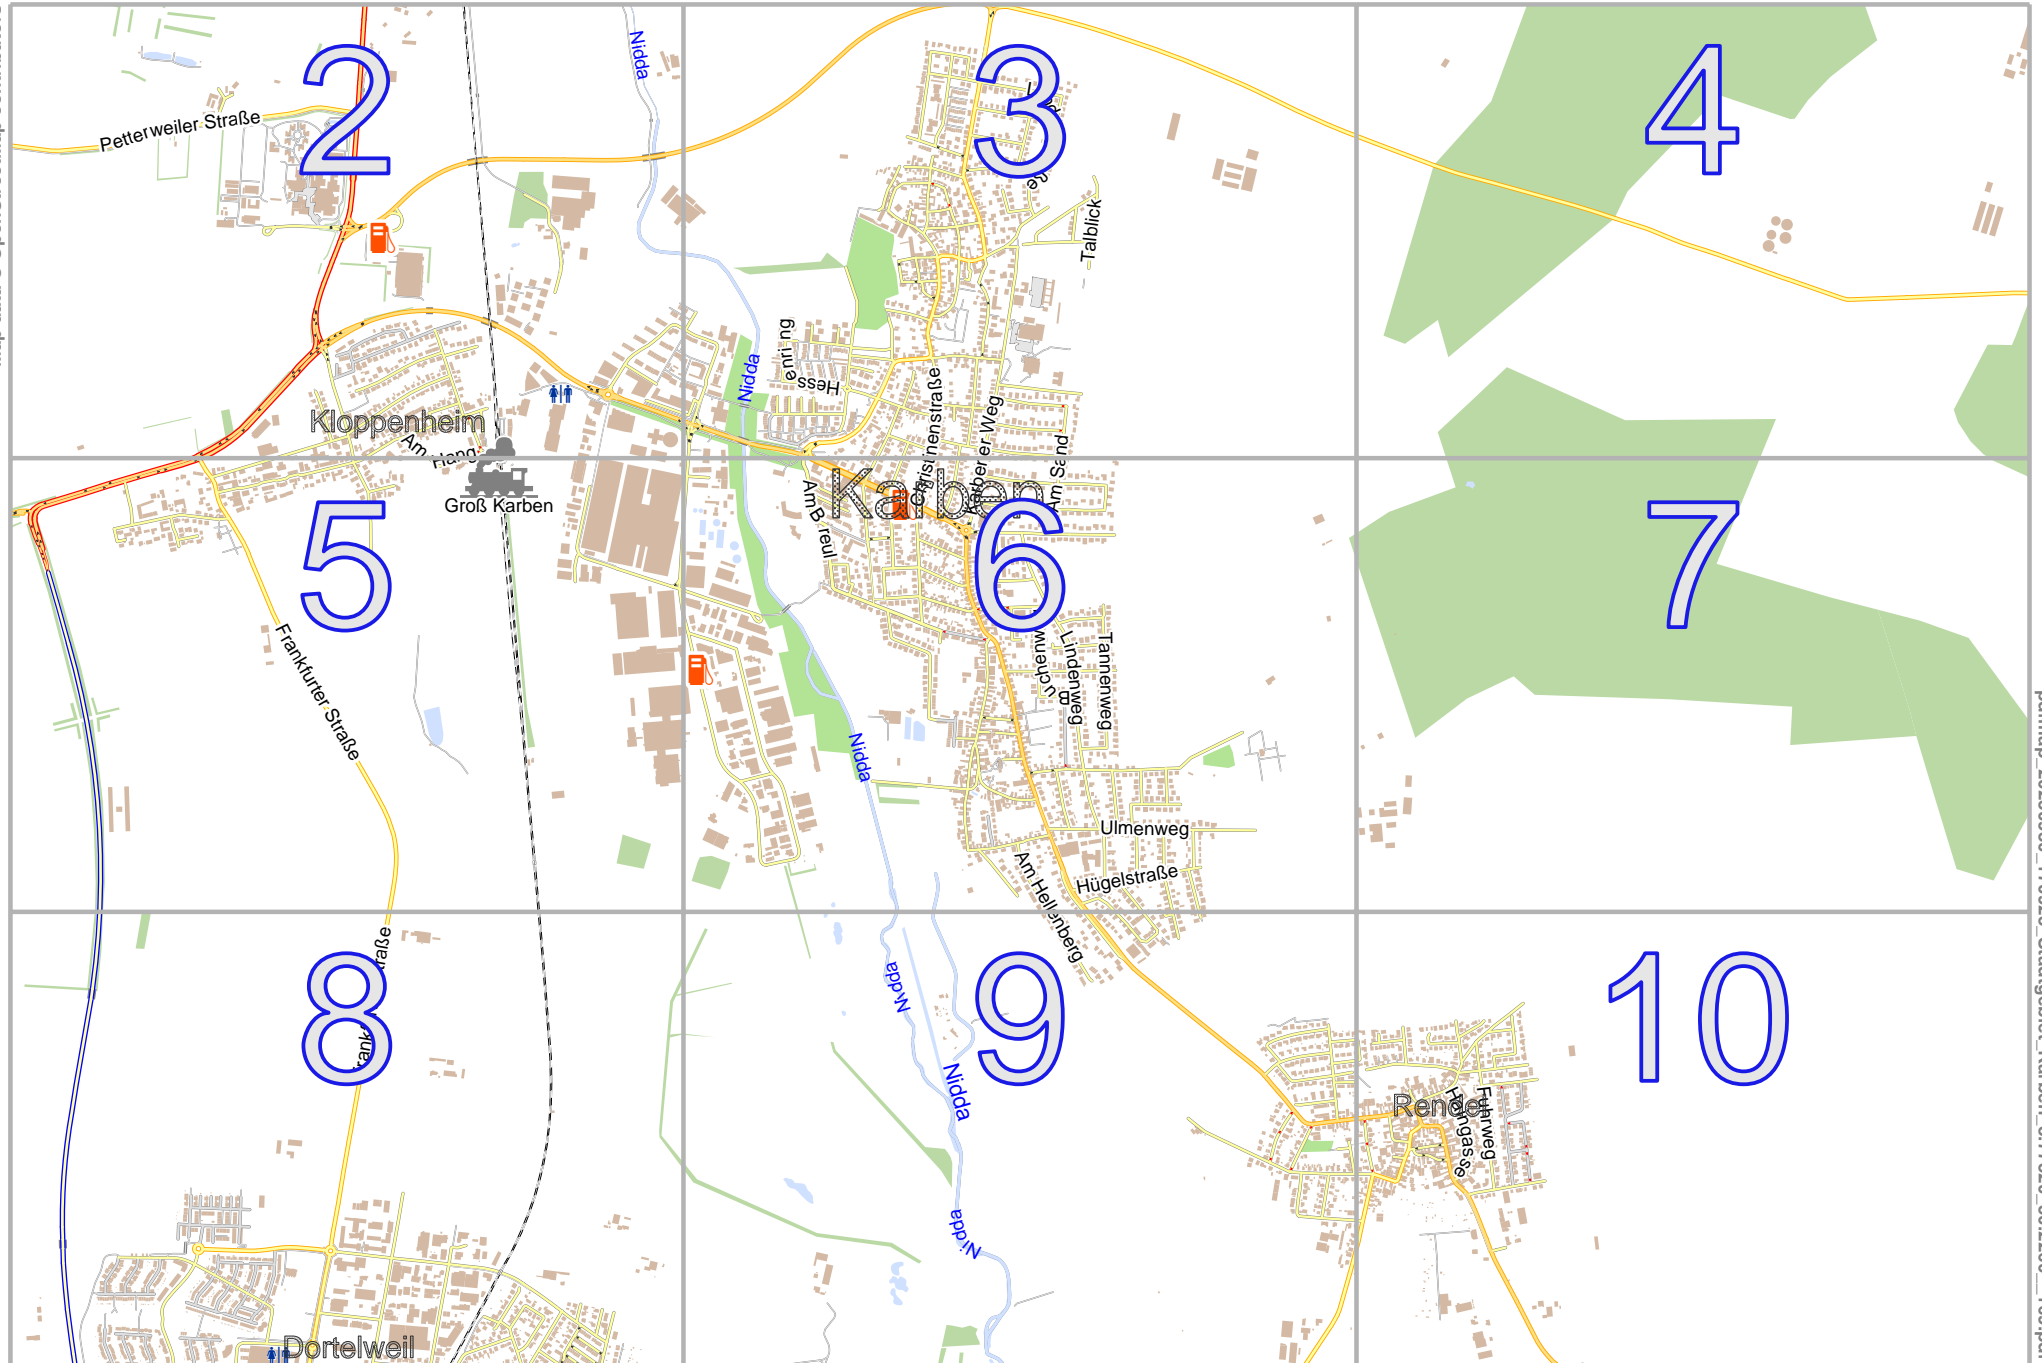

Stadtgebiet Karben

lon 8.81730 lat 50.24426

Map data © OpenStreetMap contributors

lon 8.73311 lat 50.20785
[nom. scale = 1 / 22500]

Stadtgebiet Karben

Map data © OpenStreetMap contributors

lon 8.73311 lat 50.23212 [nom. scale = 1/7500]

lon 8.76118 lat 50.24426

stlmap_20230930_170923_Stadtgebiet_Karben_8.77520_50.2260_169.pdf

Stadtgebiet Karben

3

top

Map data © OpenStreetMap contributors

lon 8.78924 lat 50.24426

lon 8.76118 lat 50.23212 [nom. scale = 1 / 75000]

10

Stadtgebiet Karben

Map data © OpenStreetMap contributors

lon 8.76118 lat 50.20785 [nom. scale = 1 / 7500]

0 100 m 700 m

6

9

lon 8.78924 lat 50.21998

10

stlmap_20230930_170923_Stadtgebiet_Karben_8.77520_50.2260_169.pdf

Stadtgebiet Karben

10

top

Map data © OpenStreetMap contributors

lon 8.78924 lat 50.20785 [nom. scale = 1 / 75000]

lon 8.81730 lat 50.21998