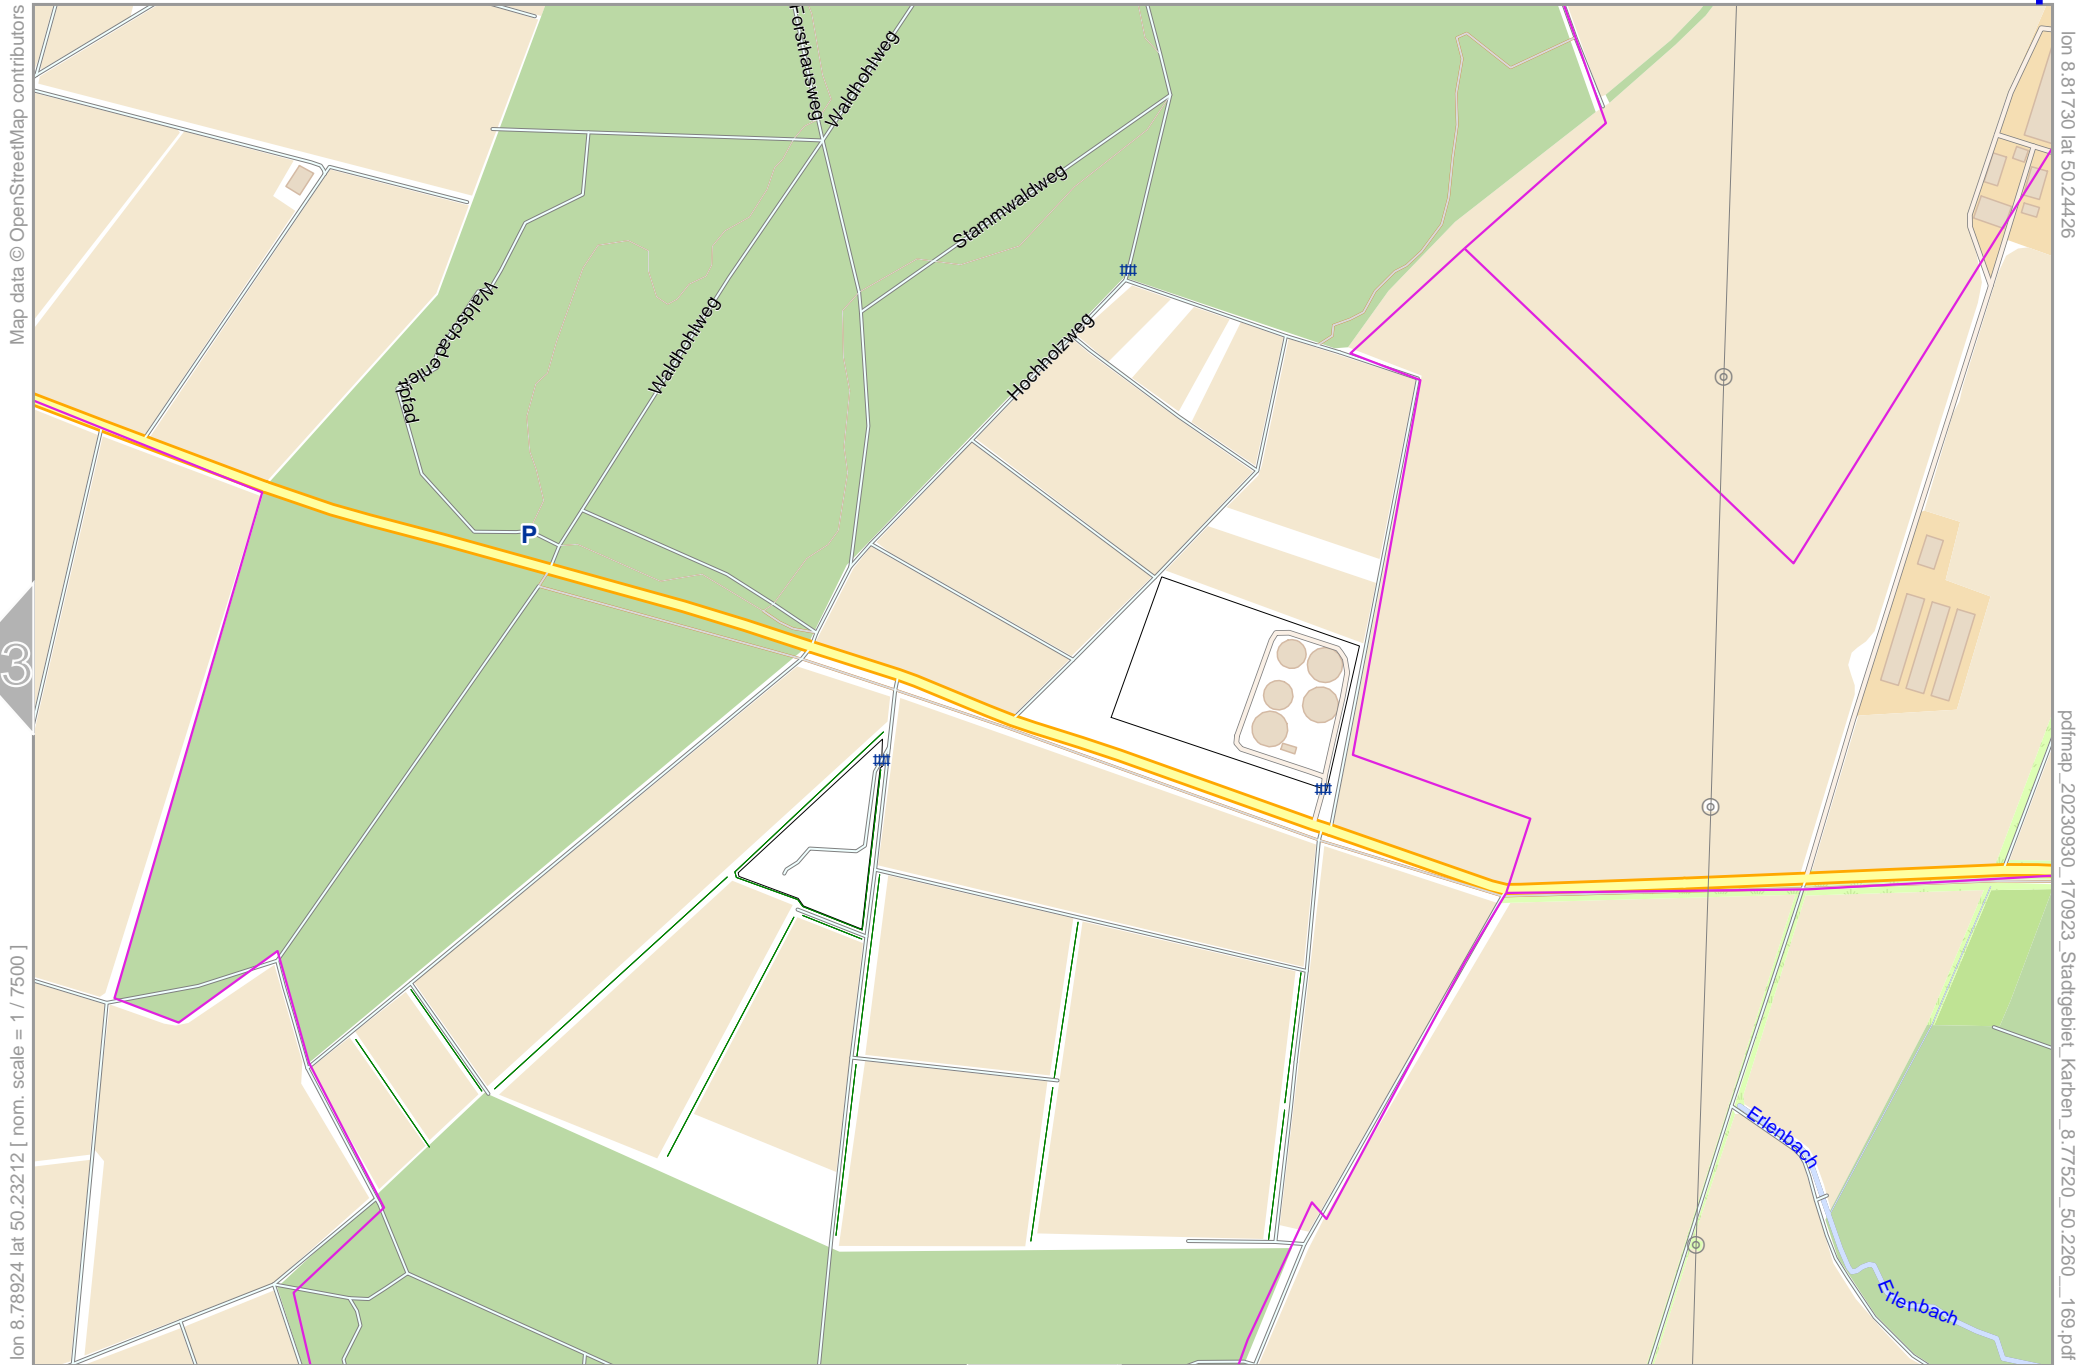

Stadtgebiet Karben

lon 8.81730 lat 50.24426

Map data © OpenStreetMap contributors

lon 8.73311 lat 50.20785
[nom. scale = 1 / 22500]

Stadtgebiet Karben

Map data © OpenStreetMap contributors

lon 8.73311 lat 50.23212 [nom. scale = 1/7500]

lon 8.76118 lat 50.24426

stlmap_20230930_170923_Stadtgebiet_Karben_8.77520_50.2260_169.pdf

Stadtgebiet Karben

3

top

Map data © OpenStreetMap contributors

lon 8.78924 lat 50.24426

lon 8.76118 lat 50.23212 [nom. scale = 1 / 75000]

stlmap_20230930_170923_Stadtgebiet_Karben_8.77520_50.2260_169.pdf

0 100 m 700 m

Stadtgebiet Karben

Map data © OpenStreetMap contributors

lon 8.81730 lat 50.24426

pdfmap_20230930_170923_Stadtgebiet_Karben_8.77520_50.2260_169.pdf

lon 8.78924 lat 50.23212 [nom. scale = 1/7500]

0 100 m 700 m

Stadtgebiet Karben

Map data © OpenStreetMap contributors

lon 8.73311 lat 50.21998 [nom. scale = 1 / 7500]

lon 8.76118 lat 50.23212

stlmap_20230930_170923_Stadtgebiet_Karben_8.77520_50.2260_169.pdf