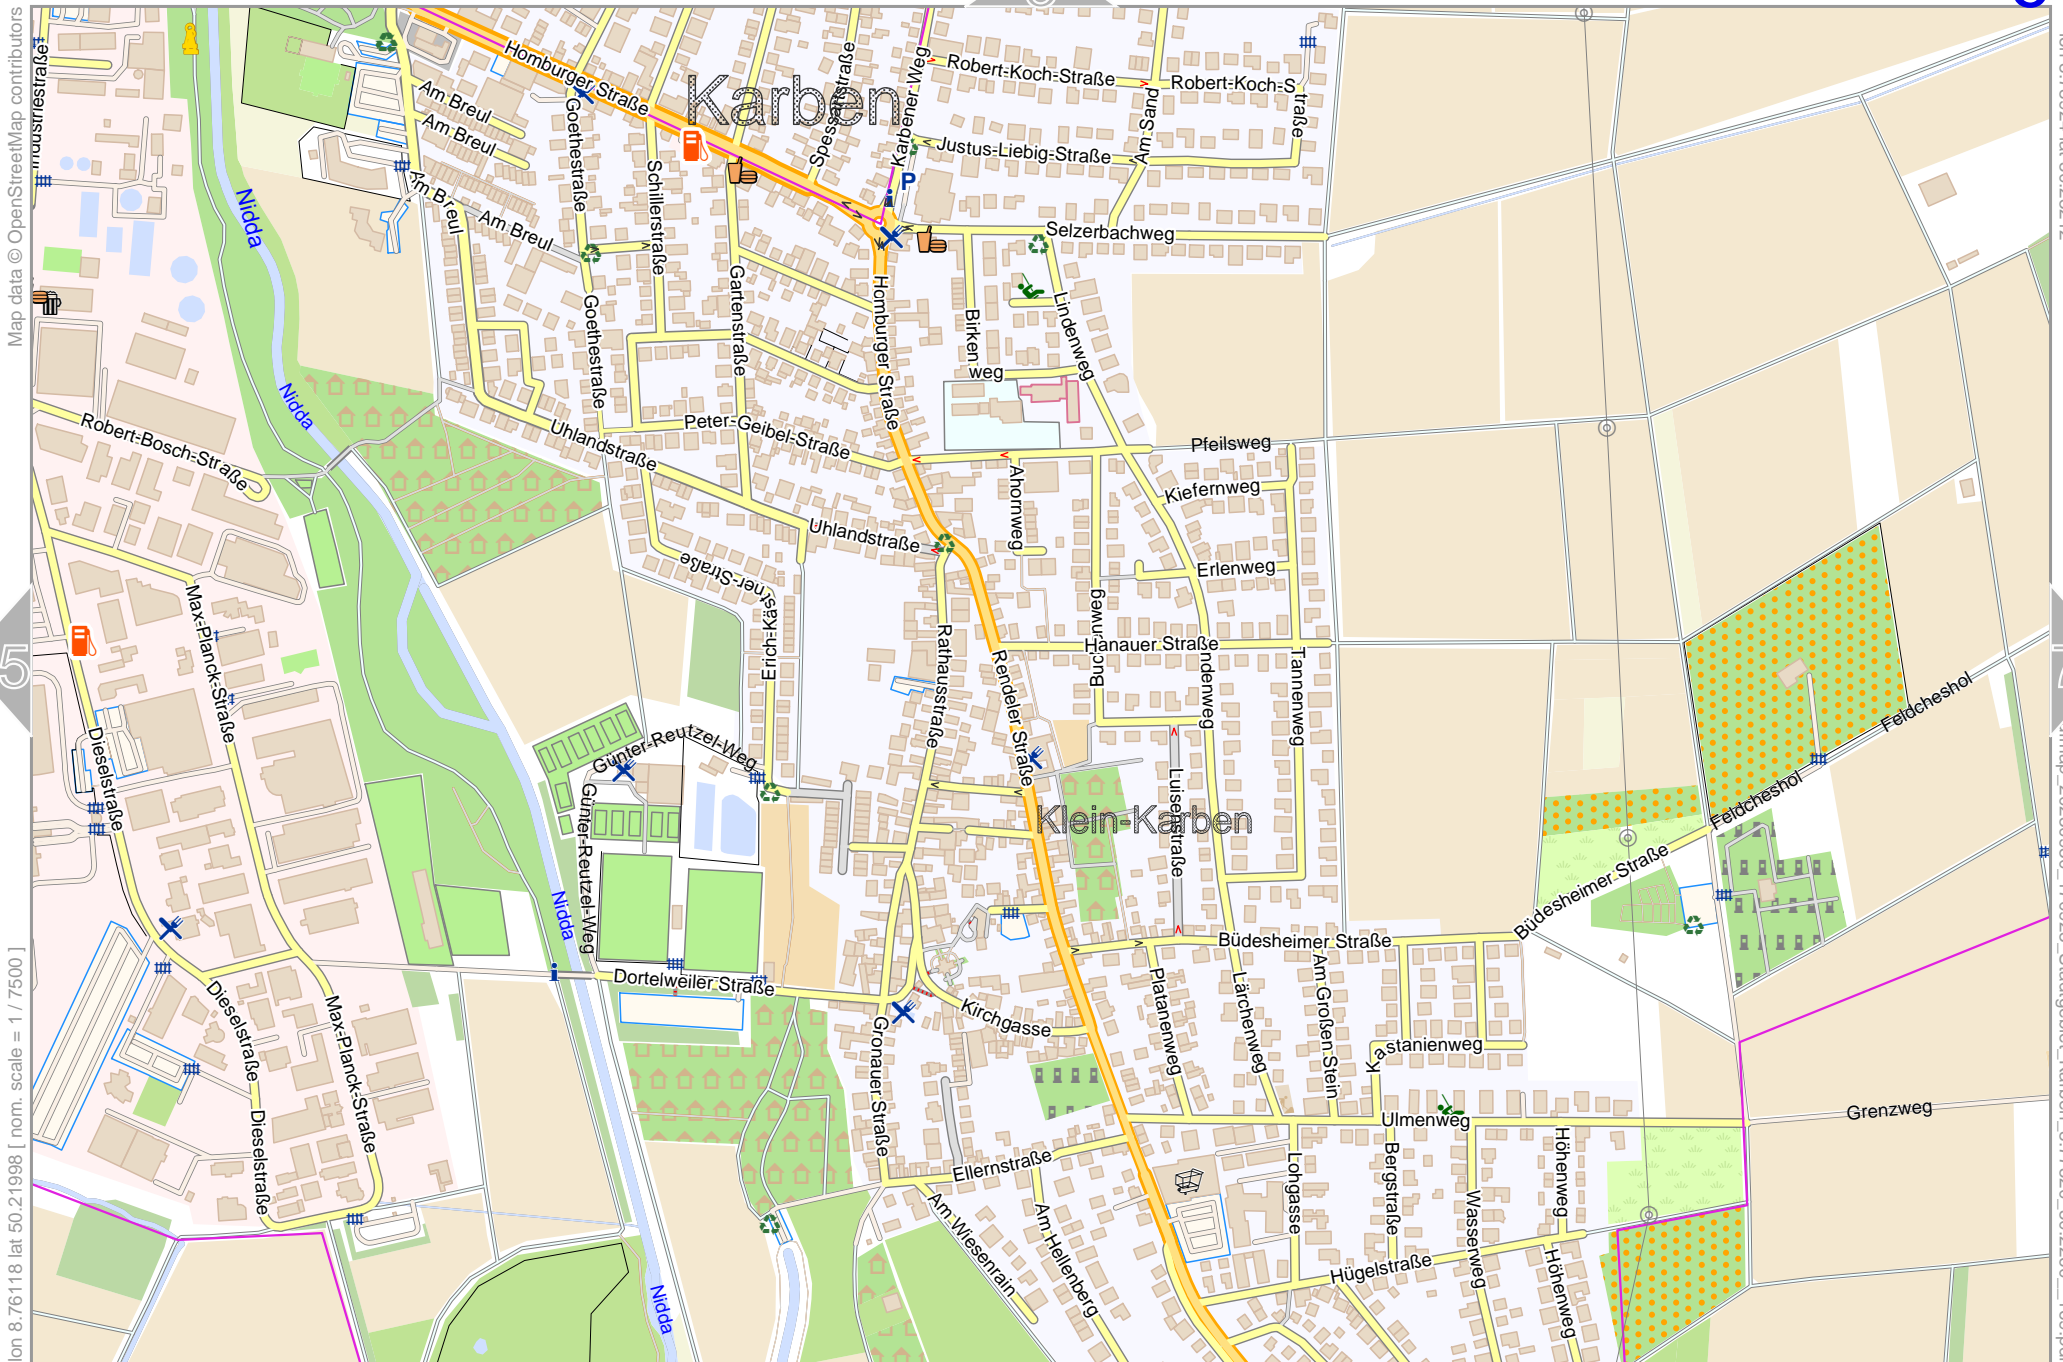

lon 8.78924 lat 50.23212 [nom. scale = 1/7500]

0 100 m 700 m

Stadtgebiet Karben

Map data © OpenStreetMap contributors

lon 8.73311 lat 50.21998 [nom. scale = 1 / 7500]

lon 8.76118 lat 50.23212

stlmap_20230930_170923_Stadtgebiet_Karben_8.77520_50.2260_169.pdf

0 100 m 700 m

Map data © OpenStreetMap contributors

lon 8.76118 lat 50.21998 [nom. scale = 1 / 75000]

lon 8.78924 lat 50.23212

stlmap_20230930_170923_Stadtgebiet_Karben_8.77520_50.2260_169.pdf

0 100 m 700 m

Stadtgebiet Karben

top

Map data © OpenStreetMap contributors

lon 8.78924 lat 50.21998 [nom. scale = 1 / 7500]

lon 8.81730 lat 50.23212

pdfmap_20230930_170923_Stadtgebiet_Karben_8.77520_50.2260_169.pdf

4

7

10

Stadtgebiet Karben

Map data © OpenStreetMap contributors

lon 8.76118 lat 50.20785 [nom. scale = 1 / 7500]

0 100 m 700 m

6

9

lon 8.78924 lat 50.21998