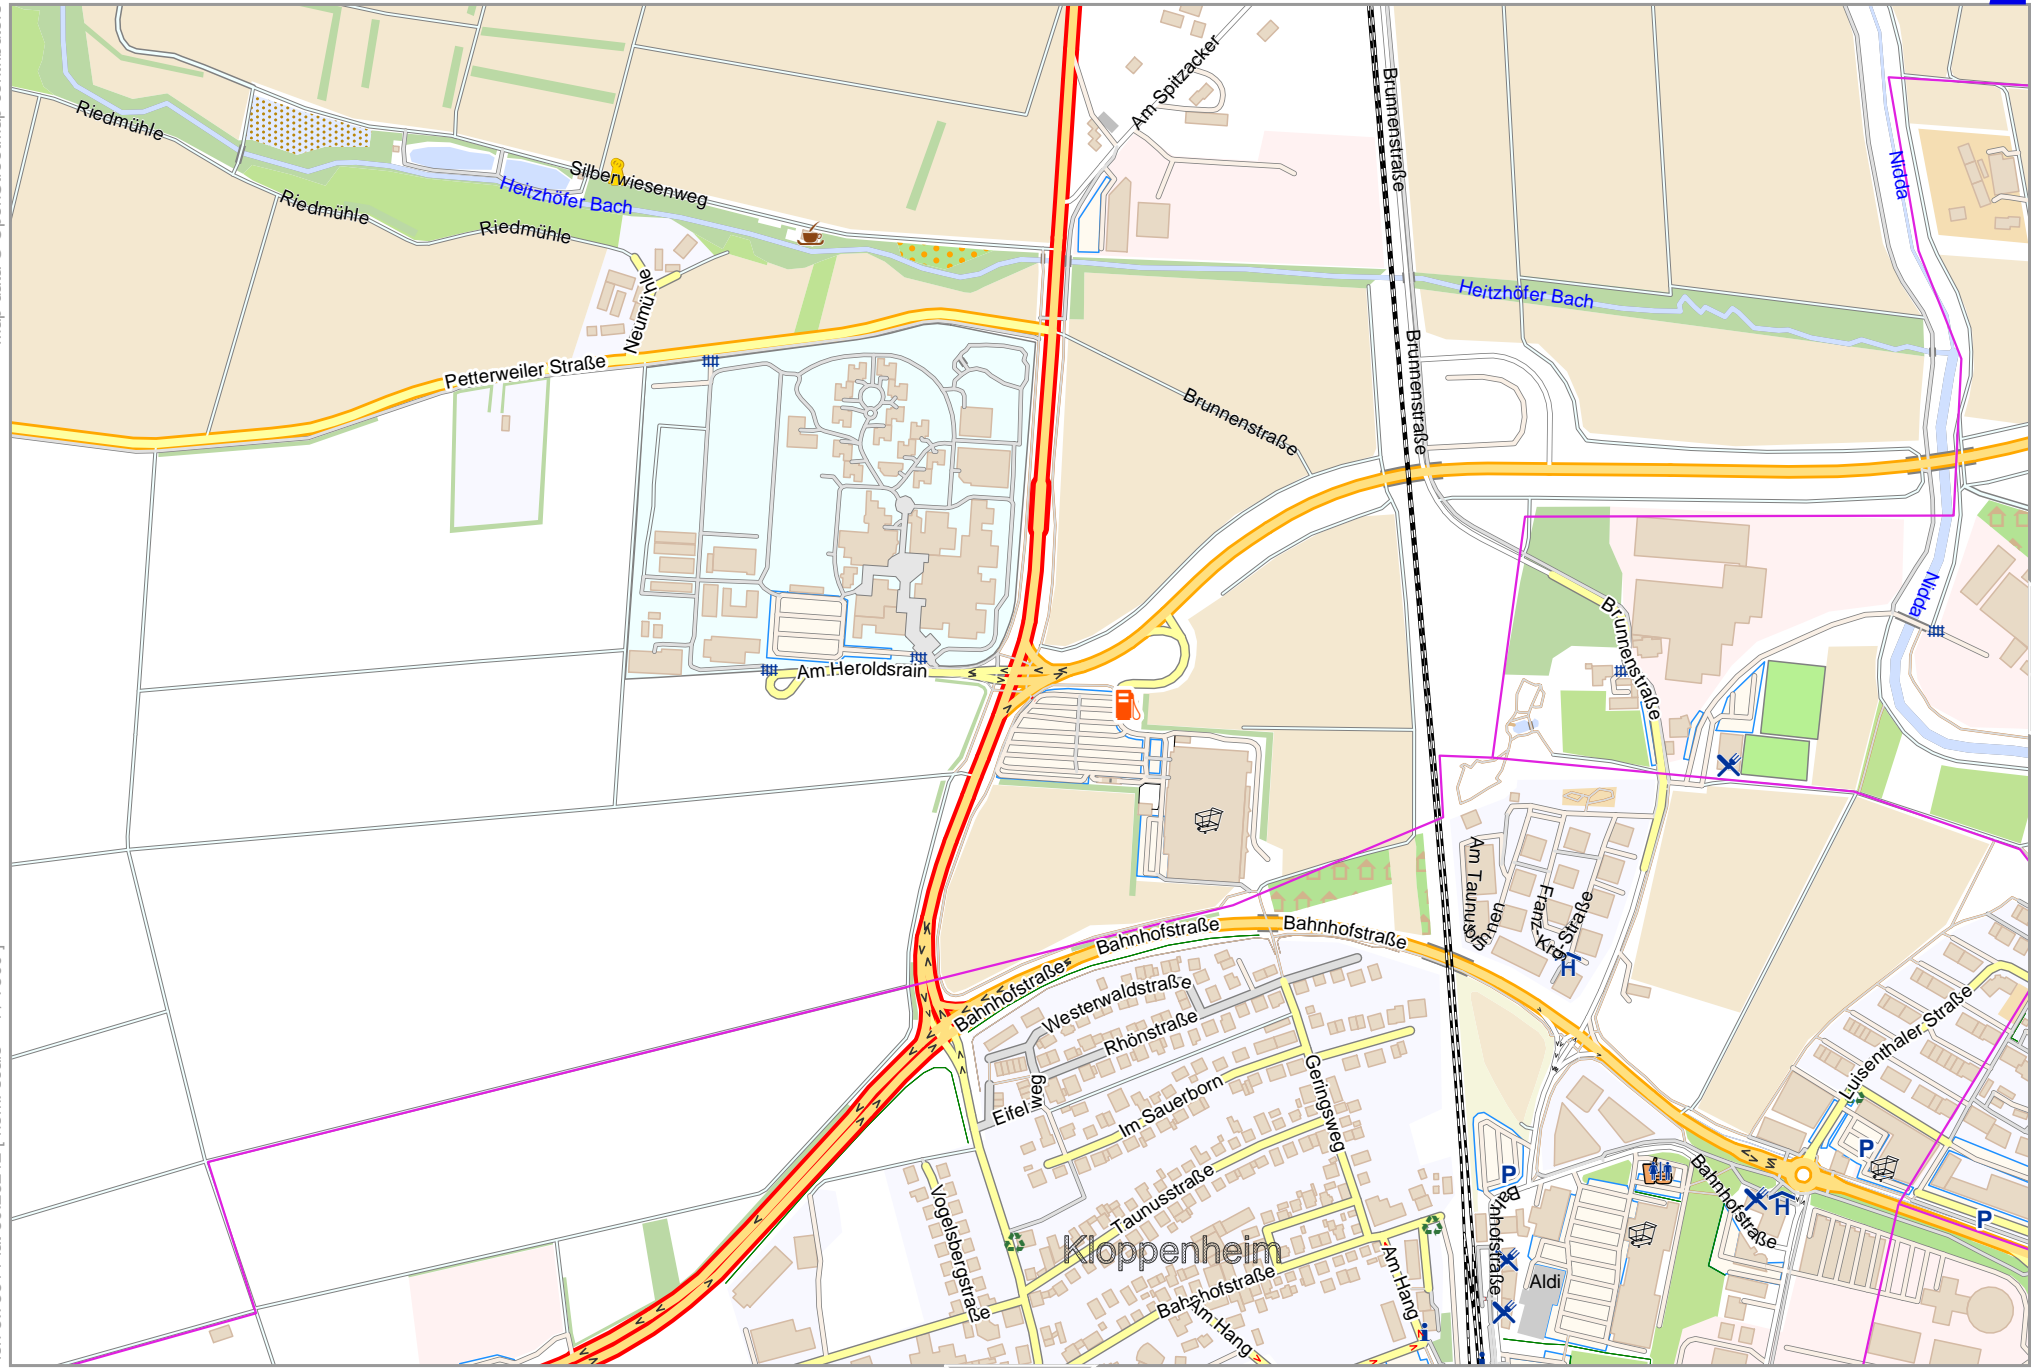

Stadtgebiet Karben

lon 8.81730 lat 50.24426

Map data © OpenStreetMap contributors

lon 8.73311 lat 50.20785
[nom. scale = 1 / 22500]

Stadtgebiet Karben

Map data © OpenStreetMap contributors

lon 8.73311 lat 50.23212 [nom. scale = 1/7500]

lon 8.76118 lat 50.24426

stlmap_20230930_170923_Stadtgebiet_Karben_8.77520_50.2260_169.pdf

Stadtgebiet Karben

3

top

Map data © OpenStreetMap contributors

lon 8.78924 lat 50.24426

lon 8.76118 lat 50.23212 [nom. scale = 1 / 75000]

stlmap_20230930_170923_Stadtgebiet_Karben_8.77520_50.2260_169.pdf

0 100 m 700 m

Stadtgebiet Karben

Map data © OpenStreetMap contributors

lon 8.81730 lat 50.24426

pdfmap_20230930_170923_Stadtgebiet_Karben_8.77520_50.2260_169.pdf

10

stlmap_20230930_170923_Stadtgebiet_Karben_8.77520_50.2260_169.pdf

Stadtgebiet Karben

10

top

Map data © OpenStreetMap contributors

lon 8.78924 lat 50.20785 [nom. scale = 1 / 75000]

lon 8.81730 lat 50.21998