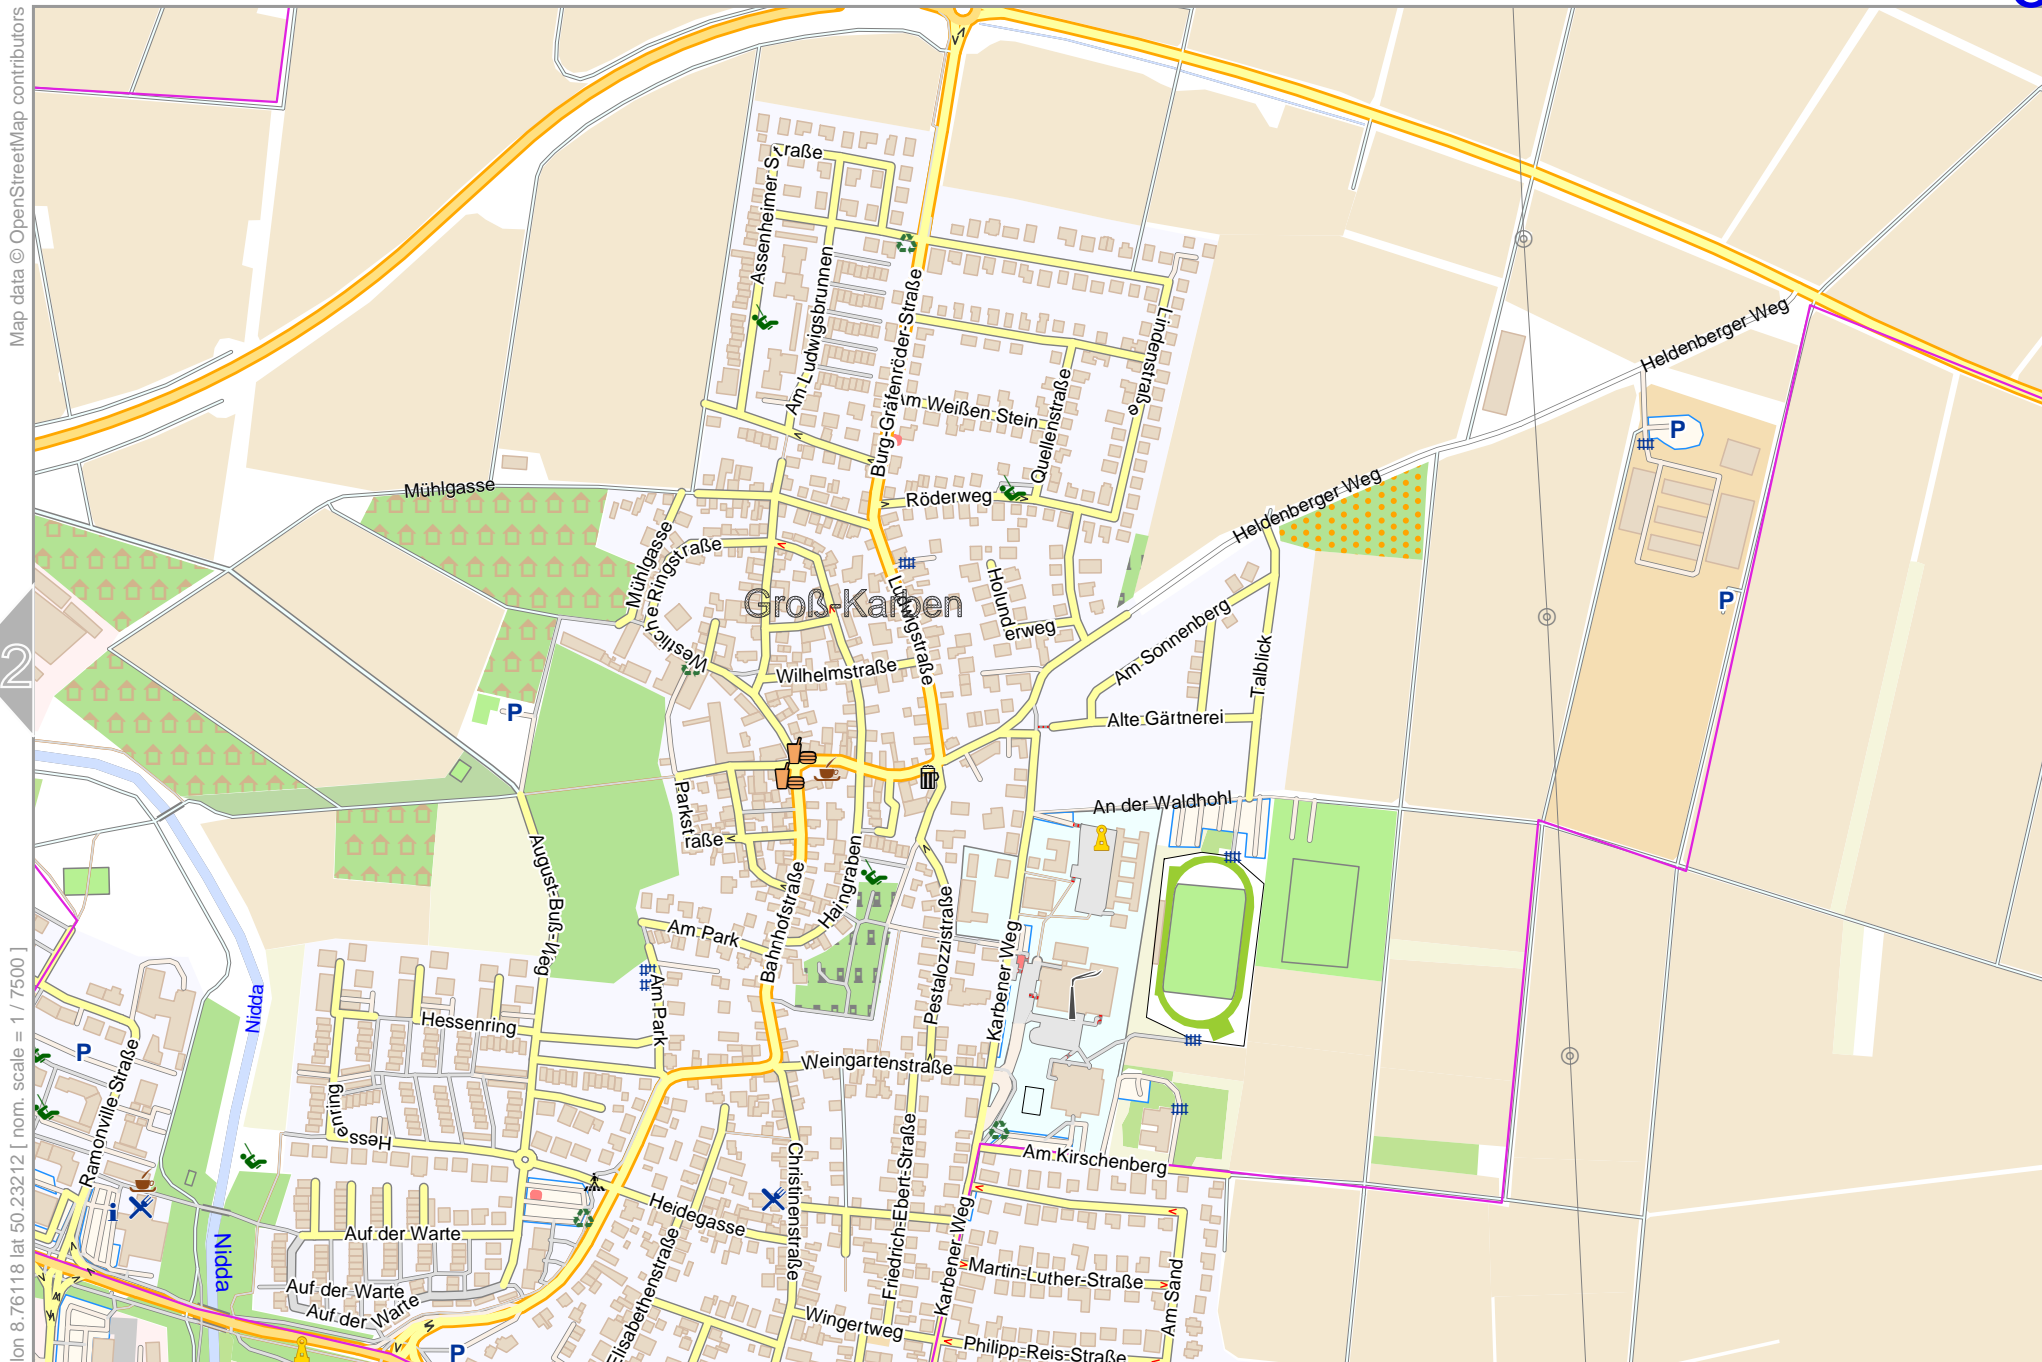

Stadtgebiet Karben

lon 8.81730 lat 50.24426

Map data © OpenStreetMap contributors

lon 8.73311 lat 50.20785
[nom. scale = 1 / 22500]

Stadtgebiet Karben

Map data © OpenStreetMap contributors

lon 8.73311 lat 50.23212 [nom. scale = 1/7500]

lon 8.76118 lat 50.24426

stlmap_20230930_170923_Stadtgebiet_Karben_8.77520_50.2260_169.pdf

Stadtgebiet Karben

3

top

Map data © OpenStreetMap contributors

lon 8.78924 lat 50.24426

lon 8.76118 lat 50.23212 [nom. scale = 1 / 75000]

stlmap_20230930_170923_Stadtgebiet_Karben_8.77520_50.2260_169.pdf

0 100 m 700 m

Stadtgebiet Karben

Map data © OpenStreetMap contributors

lon 8.81730 lat 50.24426

pdfmap_20230930_170923_Stadtgebiet_Karben_8.77520_50.2260_169.pdf

lon 8.78924 lat 50.23212 [nom. scale = 1/7500]

0 100 m 700 m

Stadtgebiet Karben

Map data © OpenStreetMap contributors

lon 8.73311 lat 50.21998 [nom. scale = 1 / 7500]

lon 8.76118 lat 50.23212

stlmap_20230930_170923_Stadtgebiet_Karben_8.77520_50.2260_169.pdf