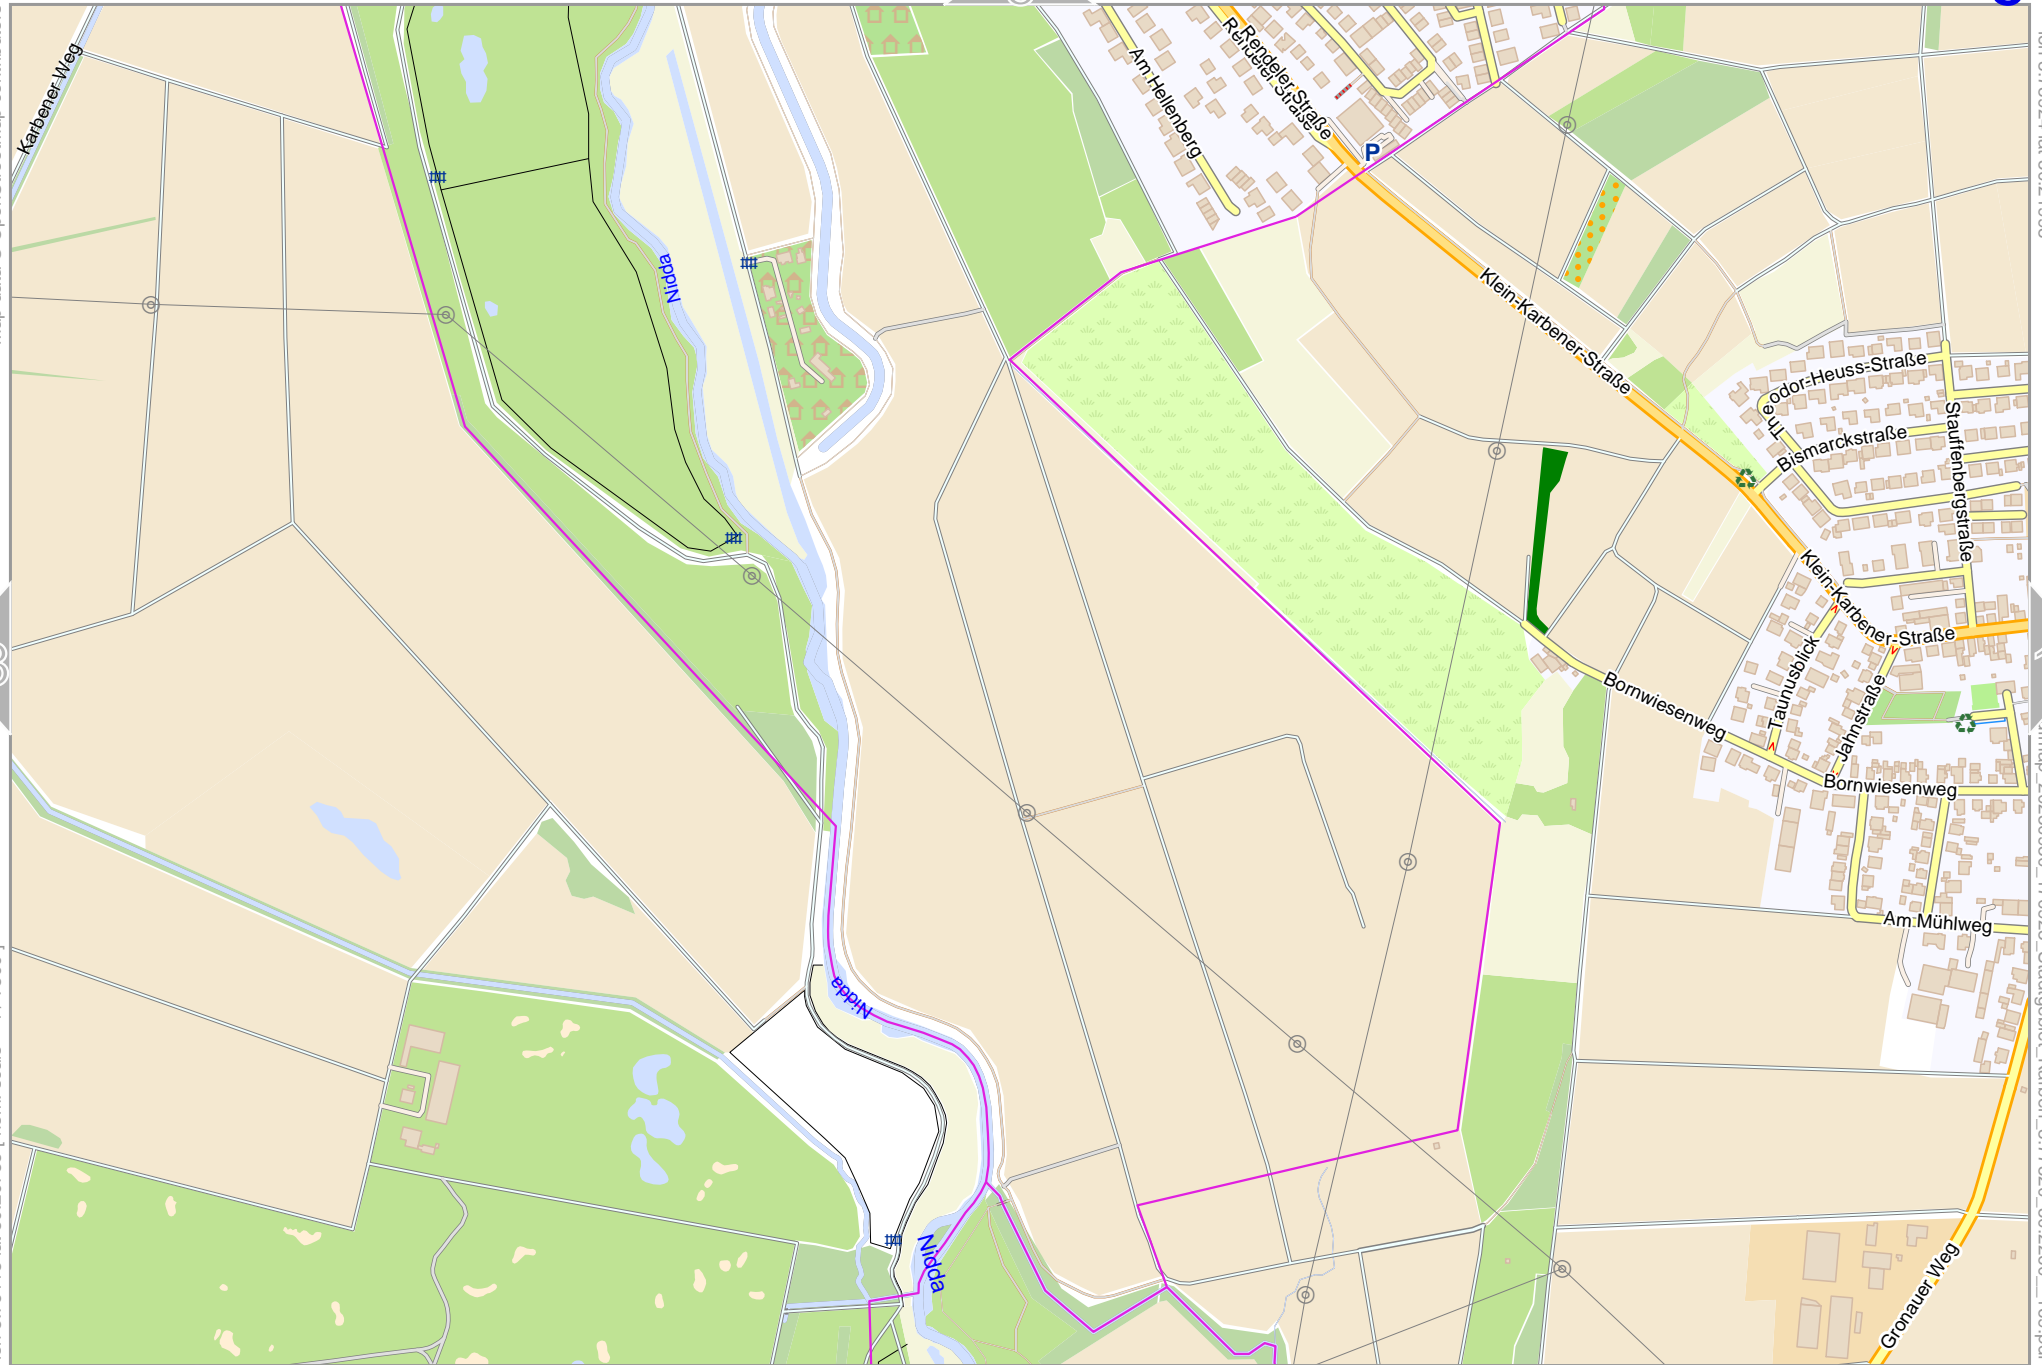

Stadtgebiet Karben

top

Map data © OpenStreetMap contributors

lon 8.78924 lat 50.21998 [nom. scale = 1 / 7500]

lon 8.81730 lat 50.23212

pdfmap_20230930_170923_Stadtgebiet_Karben_8.77520_50.2260_169.pdf

4

7

10

Stadtgebiet Karben

Map data © OpenStreetMap contributors

lon 8.76118 lat 50.20785 [nom. scale = 1 / 7500]

0 100 m 700 m

6

9

lon 8.78924 lat 50.21998

10

stlmap_20230930_170923_Stadtgebiet_Karben_8.77520_50.2260_169.pdf

Stadtgebiet Karben

10

top

Map data © OpenStreetMap contributors

lon 8.78924 lat 50.20785 [nom. scale = 1 / 75000]

lon 8.81730 lat 50.21998

pdfmap_20230930_170923_Stadtgebiet_Karben_8.77520_50.2260_169.pdf

0 100 m 700 m