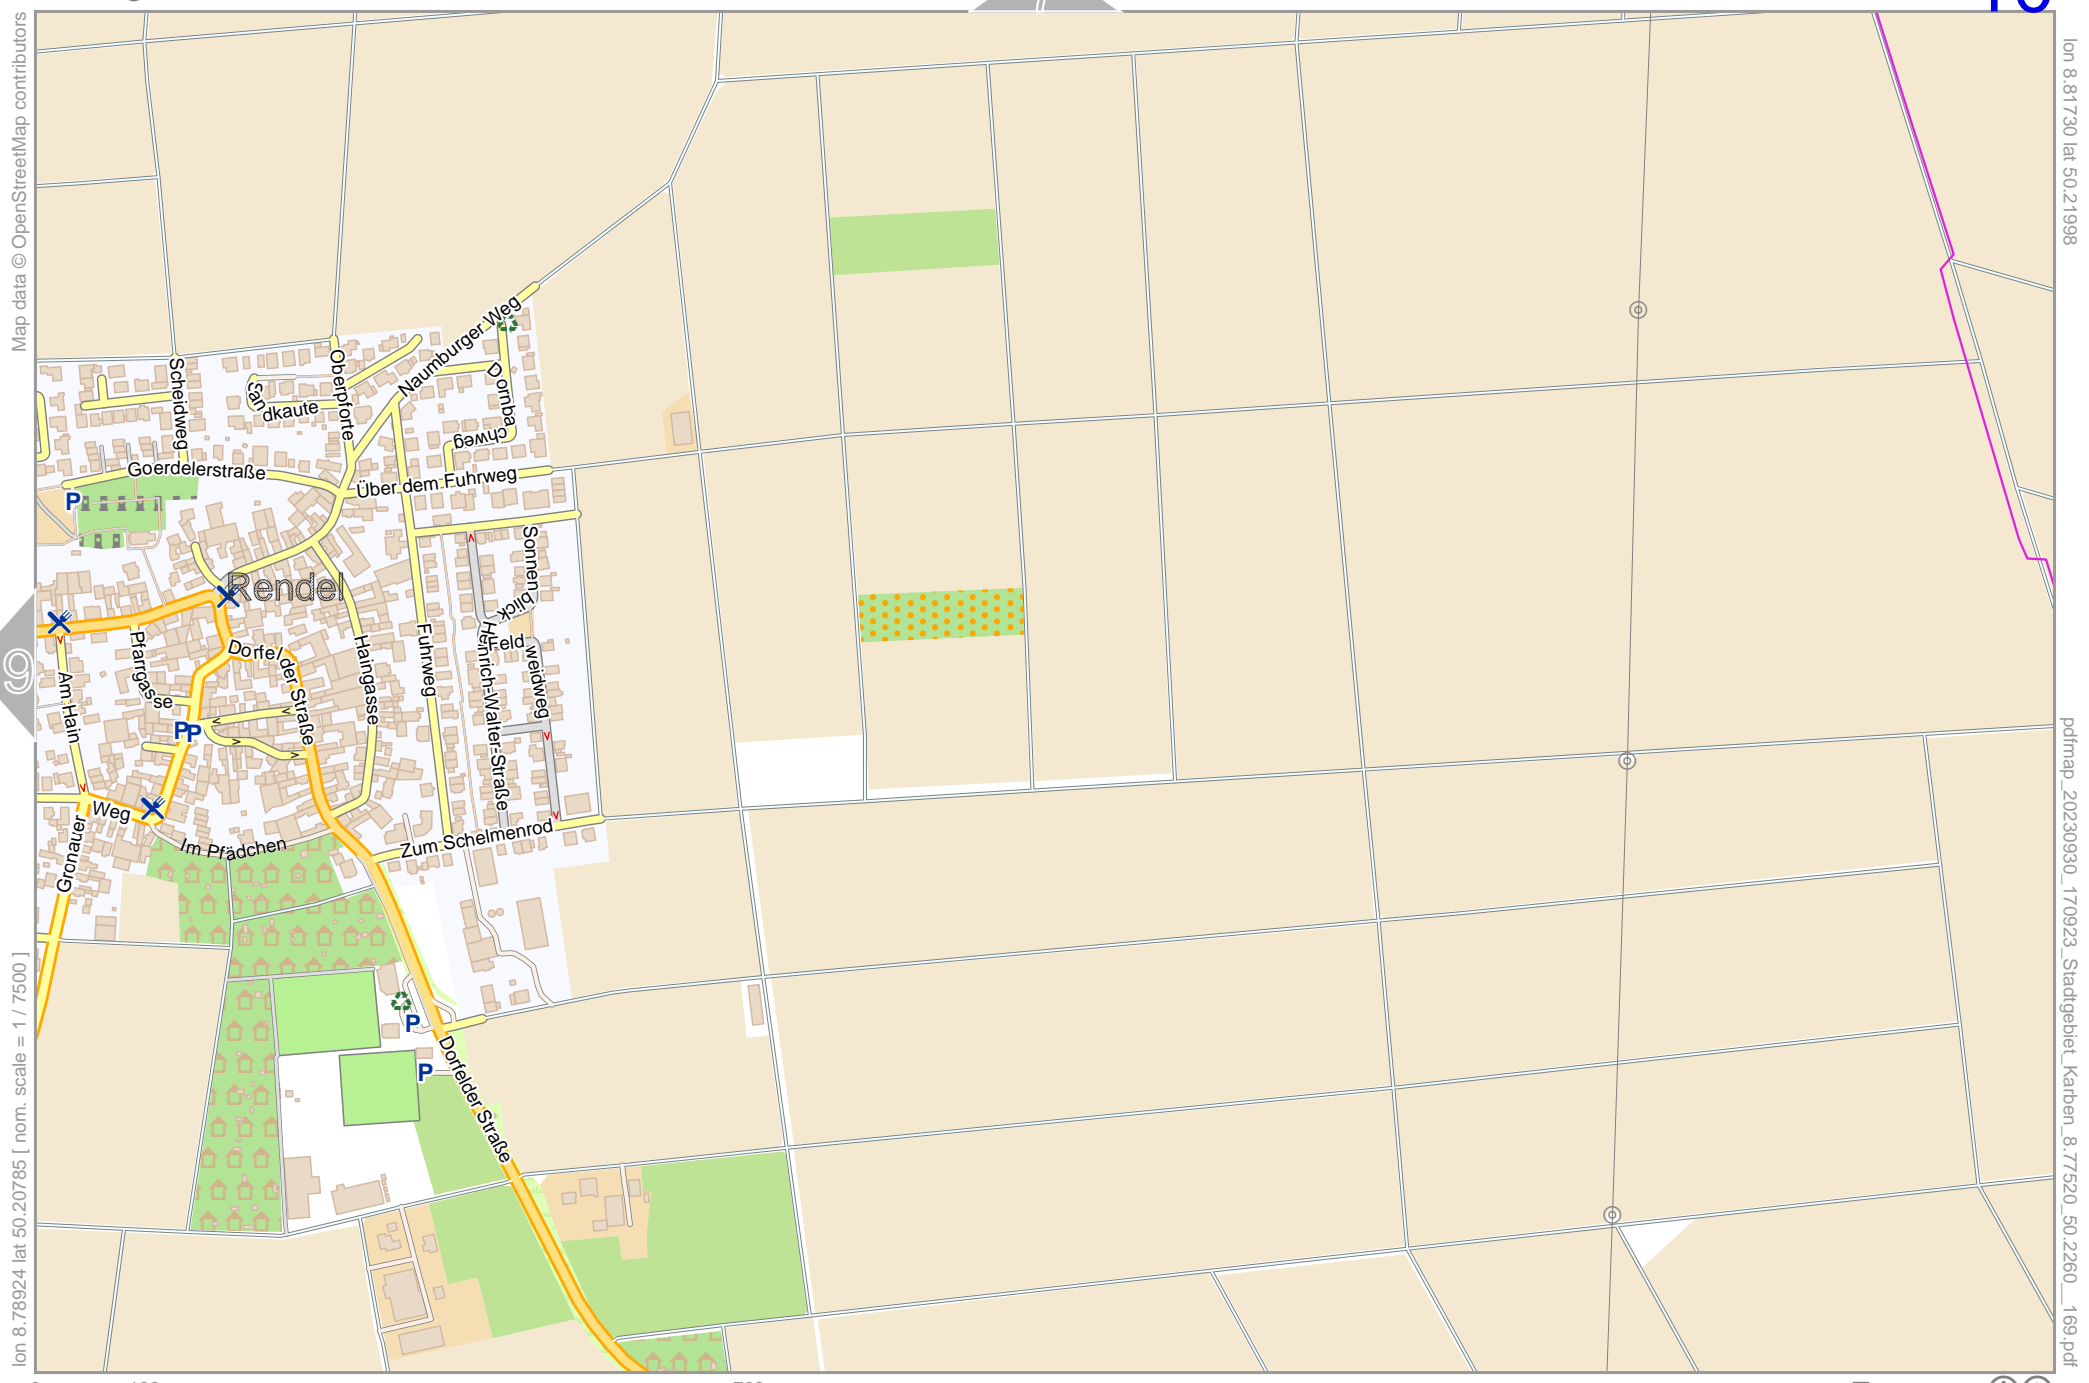

Stadtgebiet Karben

top

Map data © OpenStreetMap contributors

lon 8.78924 lat 50.21998 [nom. scale = 1 / 7500]

lon 8.81730 lat 50.23212

pdfmap_20230930_170923_Stadtgebiet_Karben_8.77520_50.2260_169.pdf

4

7

10

Stadtgebiet Karben

Map data © OpenStreetMap contributors

lon 8.76118 lat 50.20785 [nom. scale = 1 / 7500]

0 100 m 700 m

6

9

lon 8.78924 lat 50.21998

10

stlmap_20230930_170923_Stadtgebiet_Karben_8.77520_50.2260_169.pdf

Stadtgebiet Karben

10

top

Map data © OpenStreetMap contributors

lon 8.78924 lat 50.20785 [nom. scale = 1 / 75000]

lon 8.81730 lat 50.21998

pdfmap_20230930_170923_Stadtgebiet_Karben_8.77520_50.2260_169.pdf

0 100 m 700 m