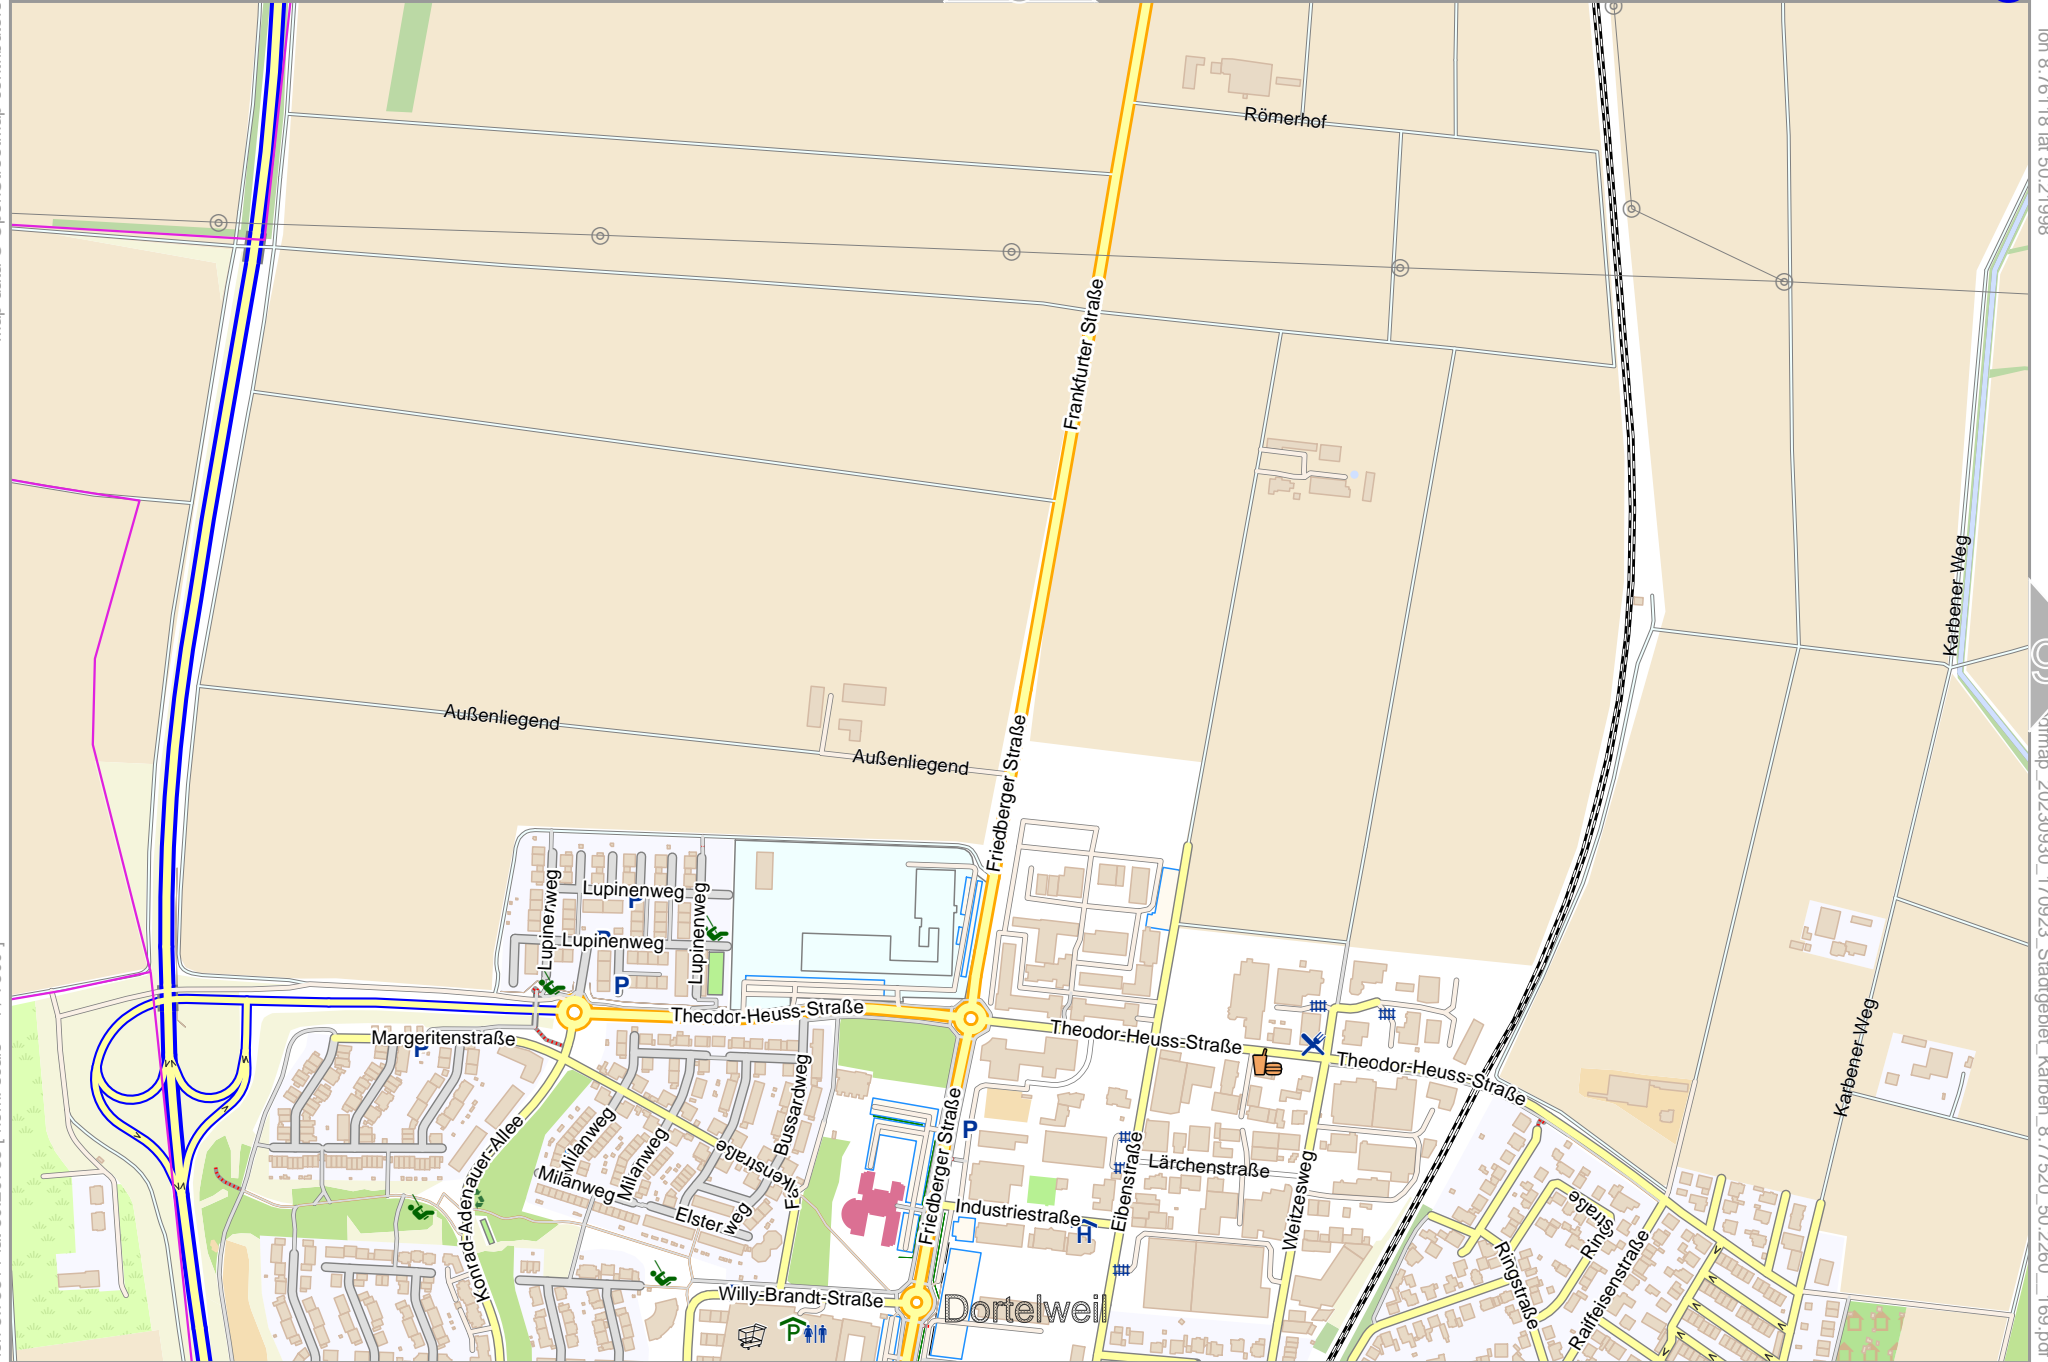

0 100 m 700 m

Map data © OpenStreetMap contributors

lon 8.76118 lat 50.21998 [nom. scale = 1 / 75000]

lon 8.78924 lat 50.23212

stlmap_20230930_170923_Stadtgebiet_Karben_8.77520_50.2260_169.pdf

0 100 m 700 m

Stadtgebiet Karben

top

Map data © OpenStreetMap contributors

lon 8.78924 lat 50.21998 [nom. scale = 1 / 7500]

lon 8.81730 lat 50.23212

pdfmap_20230930_170923_Stadtgebiet_Karben_8.77520_50.2260_169.pdf

4

7

10

Stadtgebiet Karben

Map data © OpenStreetMap contributors

lon 8.76118 lat 50.20785 [nom. scale = 1 / 7500]

0 100 m 700 m

6

9

lon 8.78924 lat 50.21998

10

stlmap_20230930_170923_Stadtgebiet_Karben_8.77520_50.2260_169.pdf

Stadtgebiet Karben

10

top

Map data © OpenStreetMap contributors

lon 8.78924 lat 50.20785 [nom. scale = 1 / 75000]

lon 8.81730 lat 50.21998