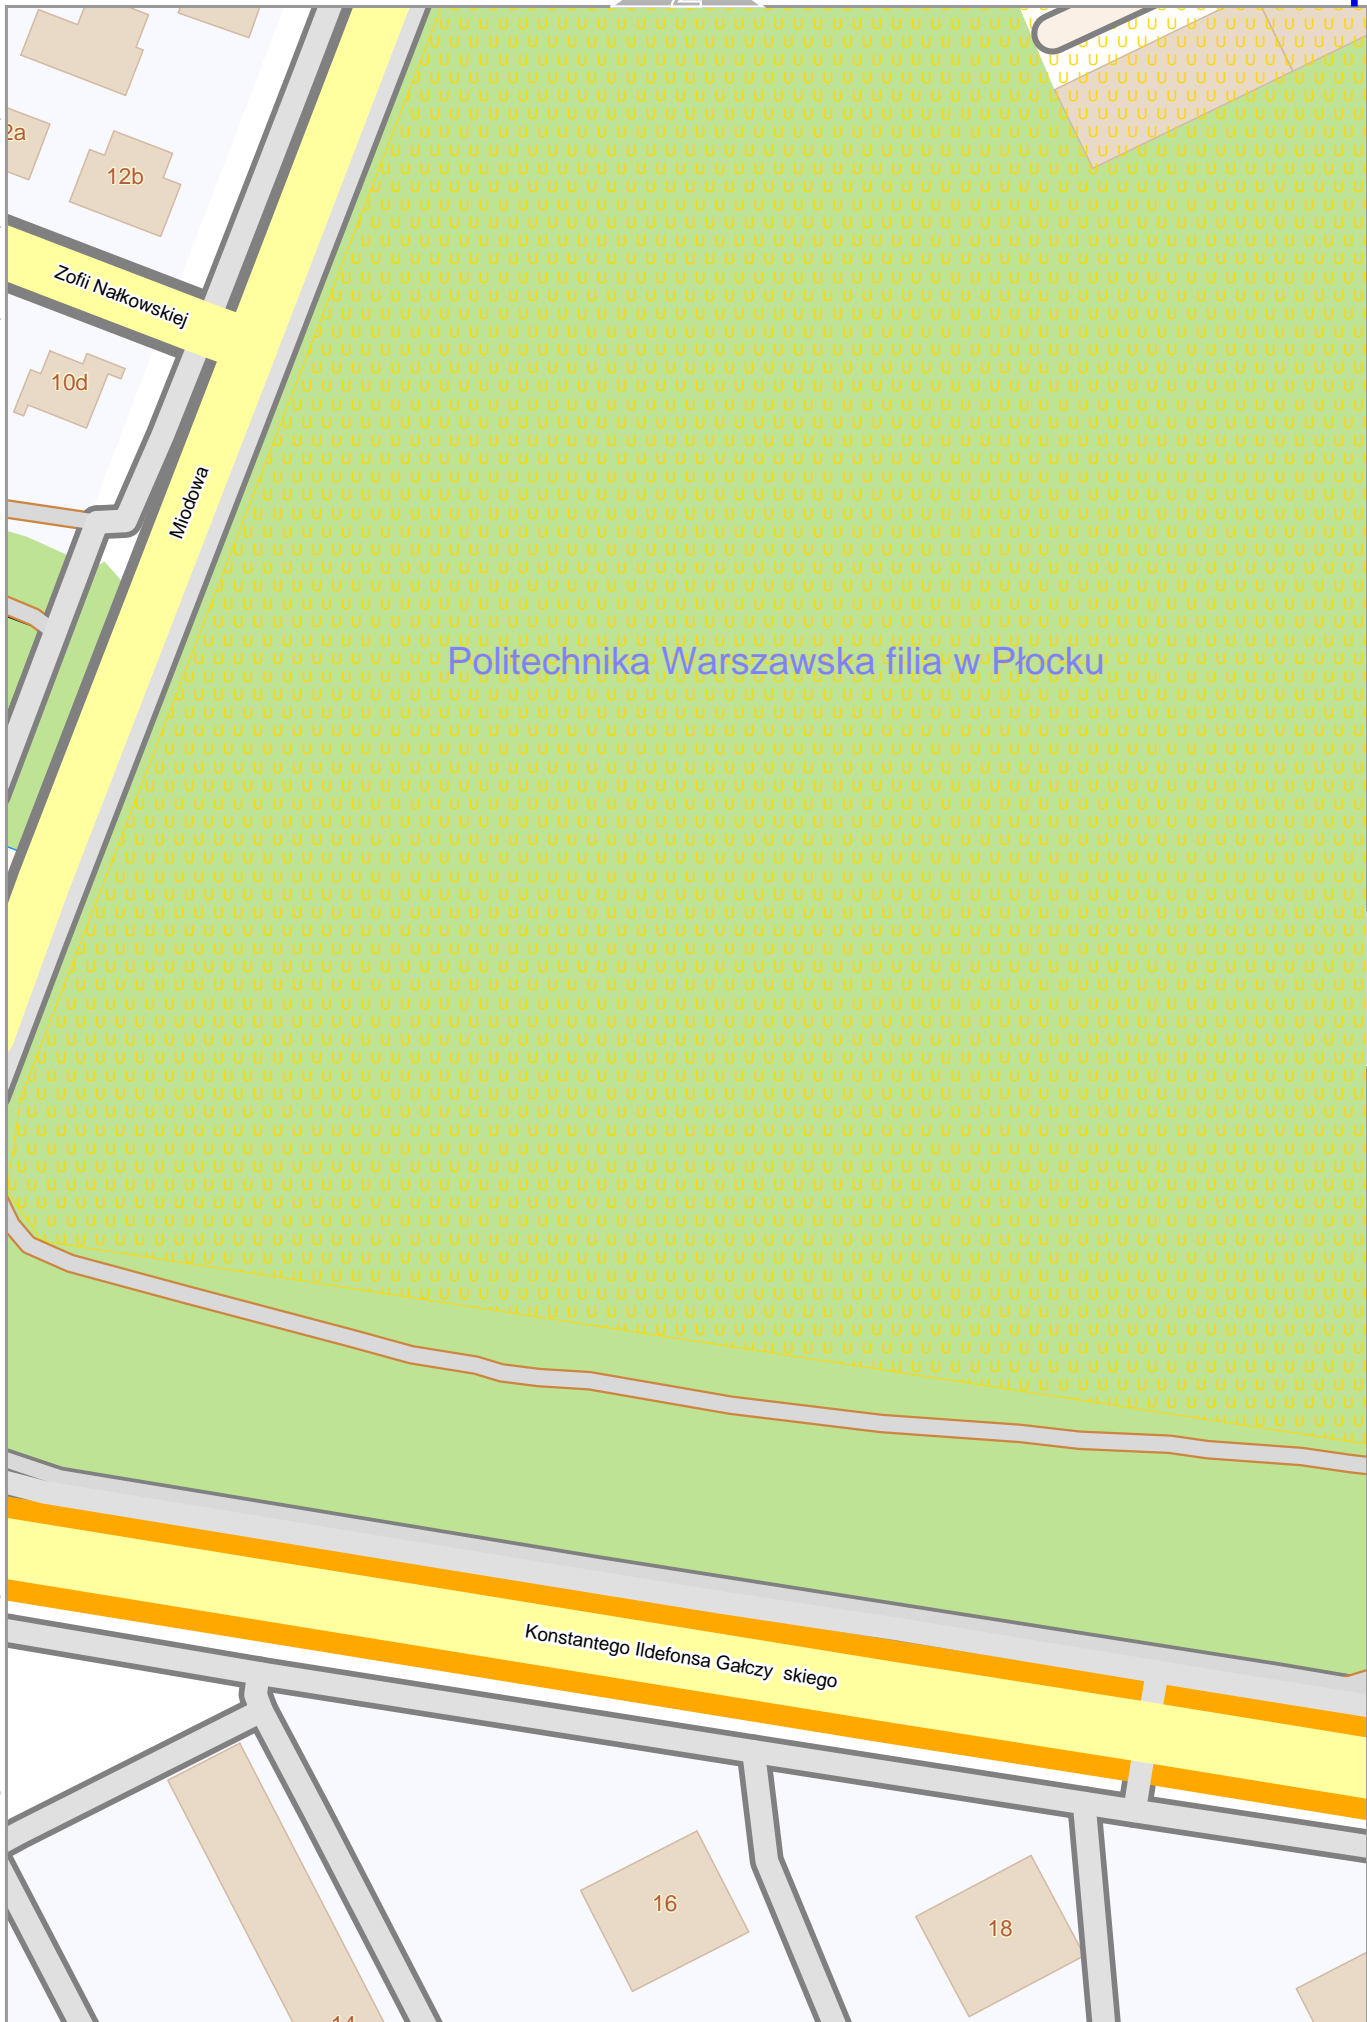

Rejeon 16

Map data © OpenStreetMap contributors

lon 19.67727 lat 52.56289

[lon 19.67461 lat 52.56049 | nom. scale = 1 / 1000]

pdfmap_20230926_115603_Rejeon_16_196772_52.5604_961.pdf

0 10 m 50 m

Rejeon 16

Map data © OpenStreetMap contributors

lon 19.677922 lat 52.56289

[lon 19.67727 lat 52.56049 | nom. scale = 1 / 1000]

pdfmap_20230926_115603_Rejeon_16_19.6772_52.5604_961.pdf

0 10 m 50 m

5

Rejeon 16

2

Map data © OpenStreetMap contributors

lon 19.67727 lat 52.56049

5

pdfmap_20230926_115603_Rejeon_16_19.6772_52.5604_961.pdf

lon 19.67461 lat 52.55809 [nom. scale = 1 / 1000]

0 10 m 50 m

Map data © OpenStreetMap contributors

lon 19.67727 lat 52.55809