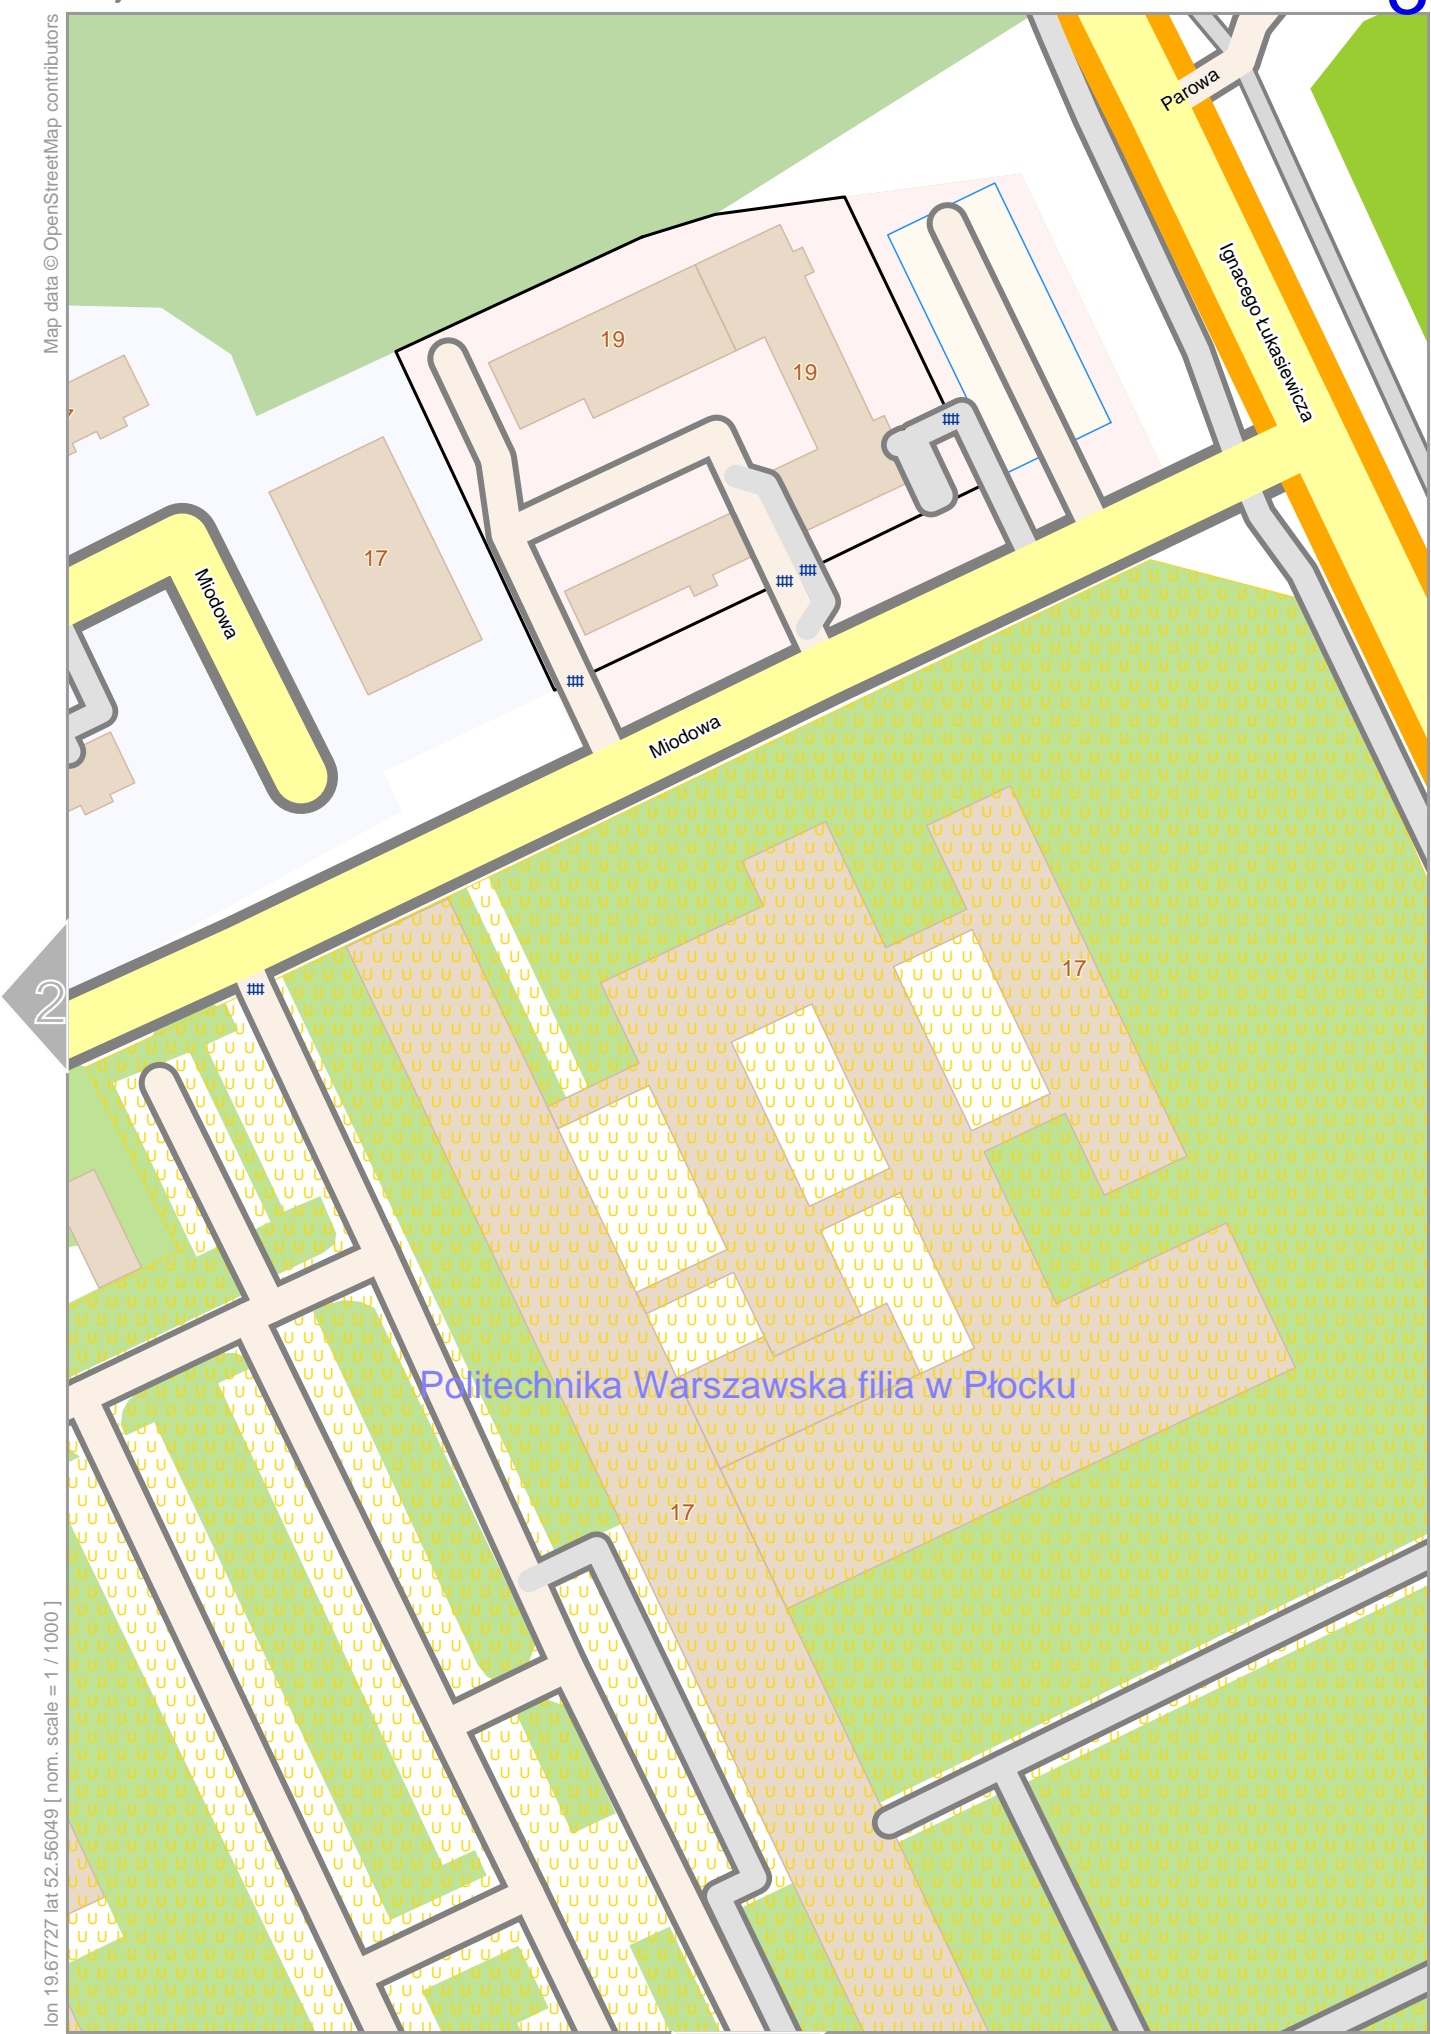

Rejeon 16

Map data © OpenStreetMap contributors

lon 19.67727 lat 52.56289

[lon 19.67461 lat 52.56049 | nom. scale = 1 / 1000]

pdfmap_20230926_115603_Rejeon_16_196772_52.5604_961.pdf

0 10 m 50 m

Rejeon 16

Map data © OpenStreetMap contributors

lon 19.677922 lat 52.56289

[lon 19.67727 lat 52.56049 | nom. scale = 1 / 1000]

pdfmap_20230926_115603_Rejeon_16_19.6772_52.5604_961.pdf

0 10 m 50 m

5

Rejeon 16

2

Map data © OpenStreetMap contributors

lon 19.67727 lat 52.56049

5

pdfmap_20230926_115603_Rejeon_16_19.6772_52.5604_961.pdf

lon 19.67461 lat 52.55809 [nom. scale = 1 / 1000]

0 10 m 50 m

Map data © OpenStreetMap contributors

lon 19.67727 lat 52.55809