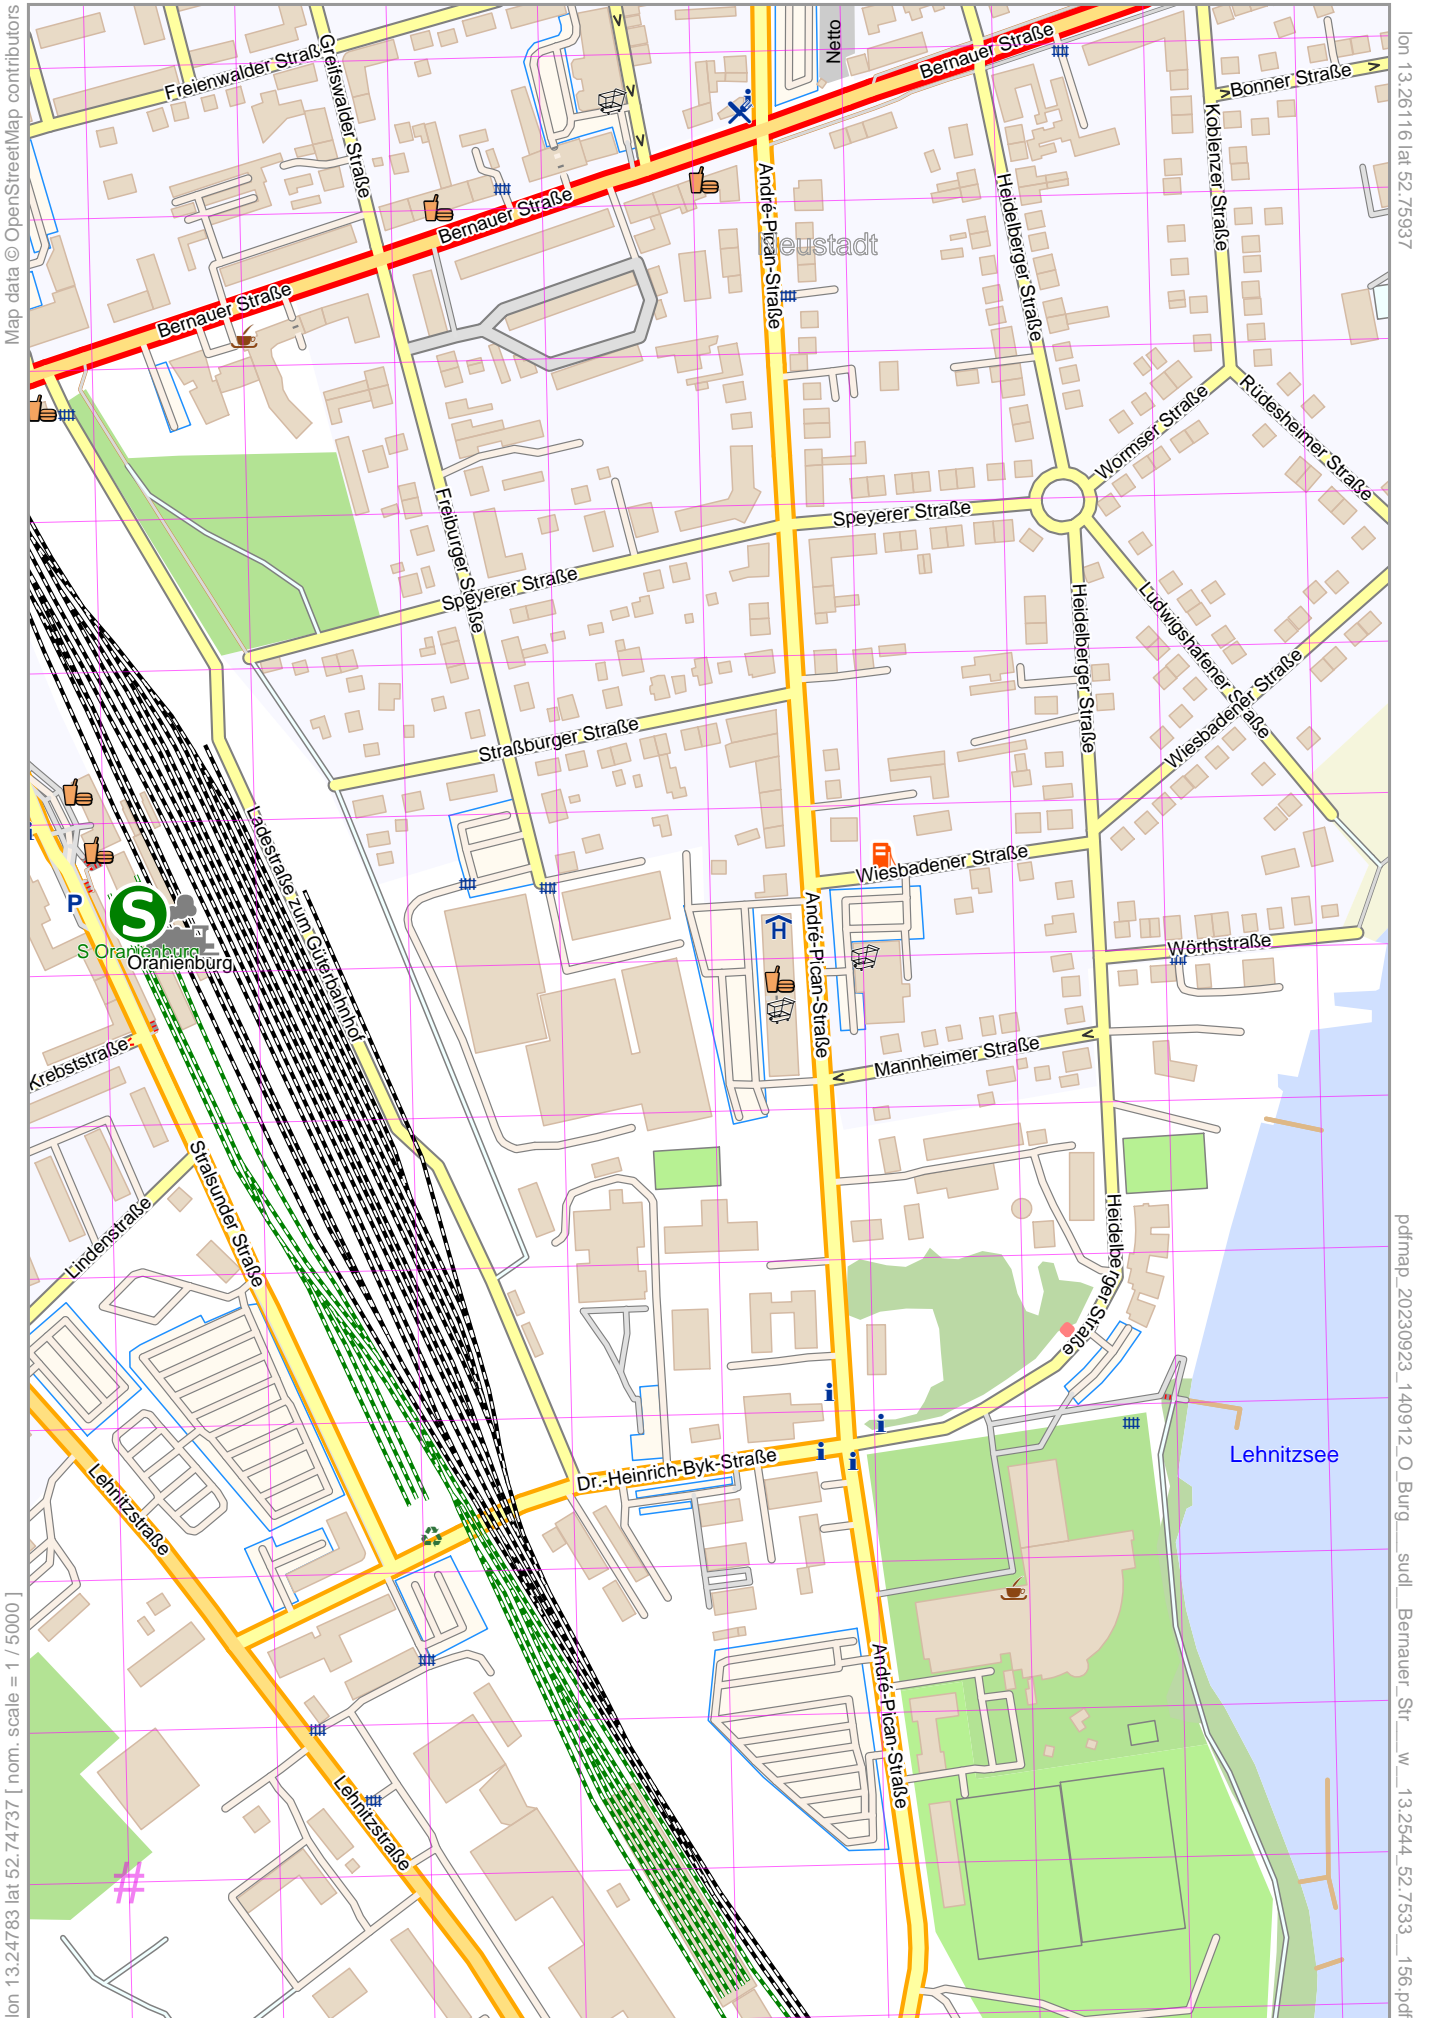

O'Burg - südl. Bernauer Str. (w)

Map data © OpenStreetMap contributors

lon 13.26116 lat 52.75937

lon 13.24783 lat 52.74737 [nom. scale = 1 / 5000]

pdfmap_20230923_140912_O'Burg_südl_Bernauer_Str_w_13.2644_52.7533_156.pdf

UTM: 33 U easting 381.80 km northing 5845.70 km
UTM-Grid-width = 100m