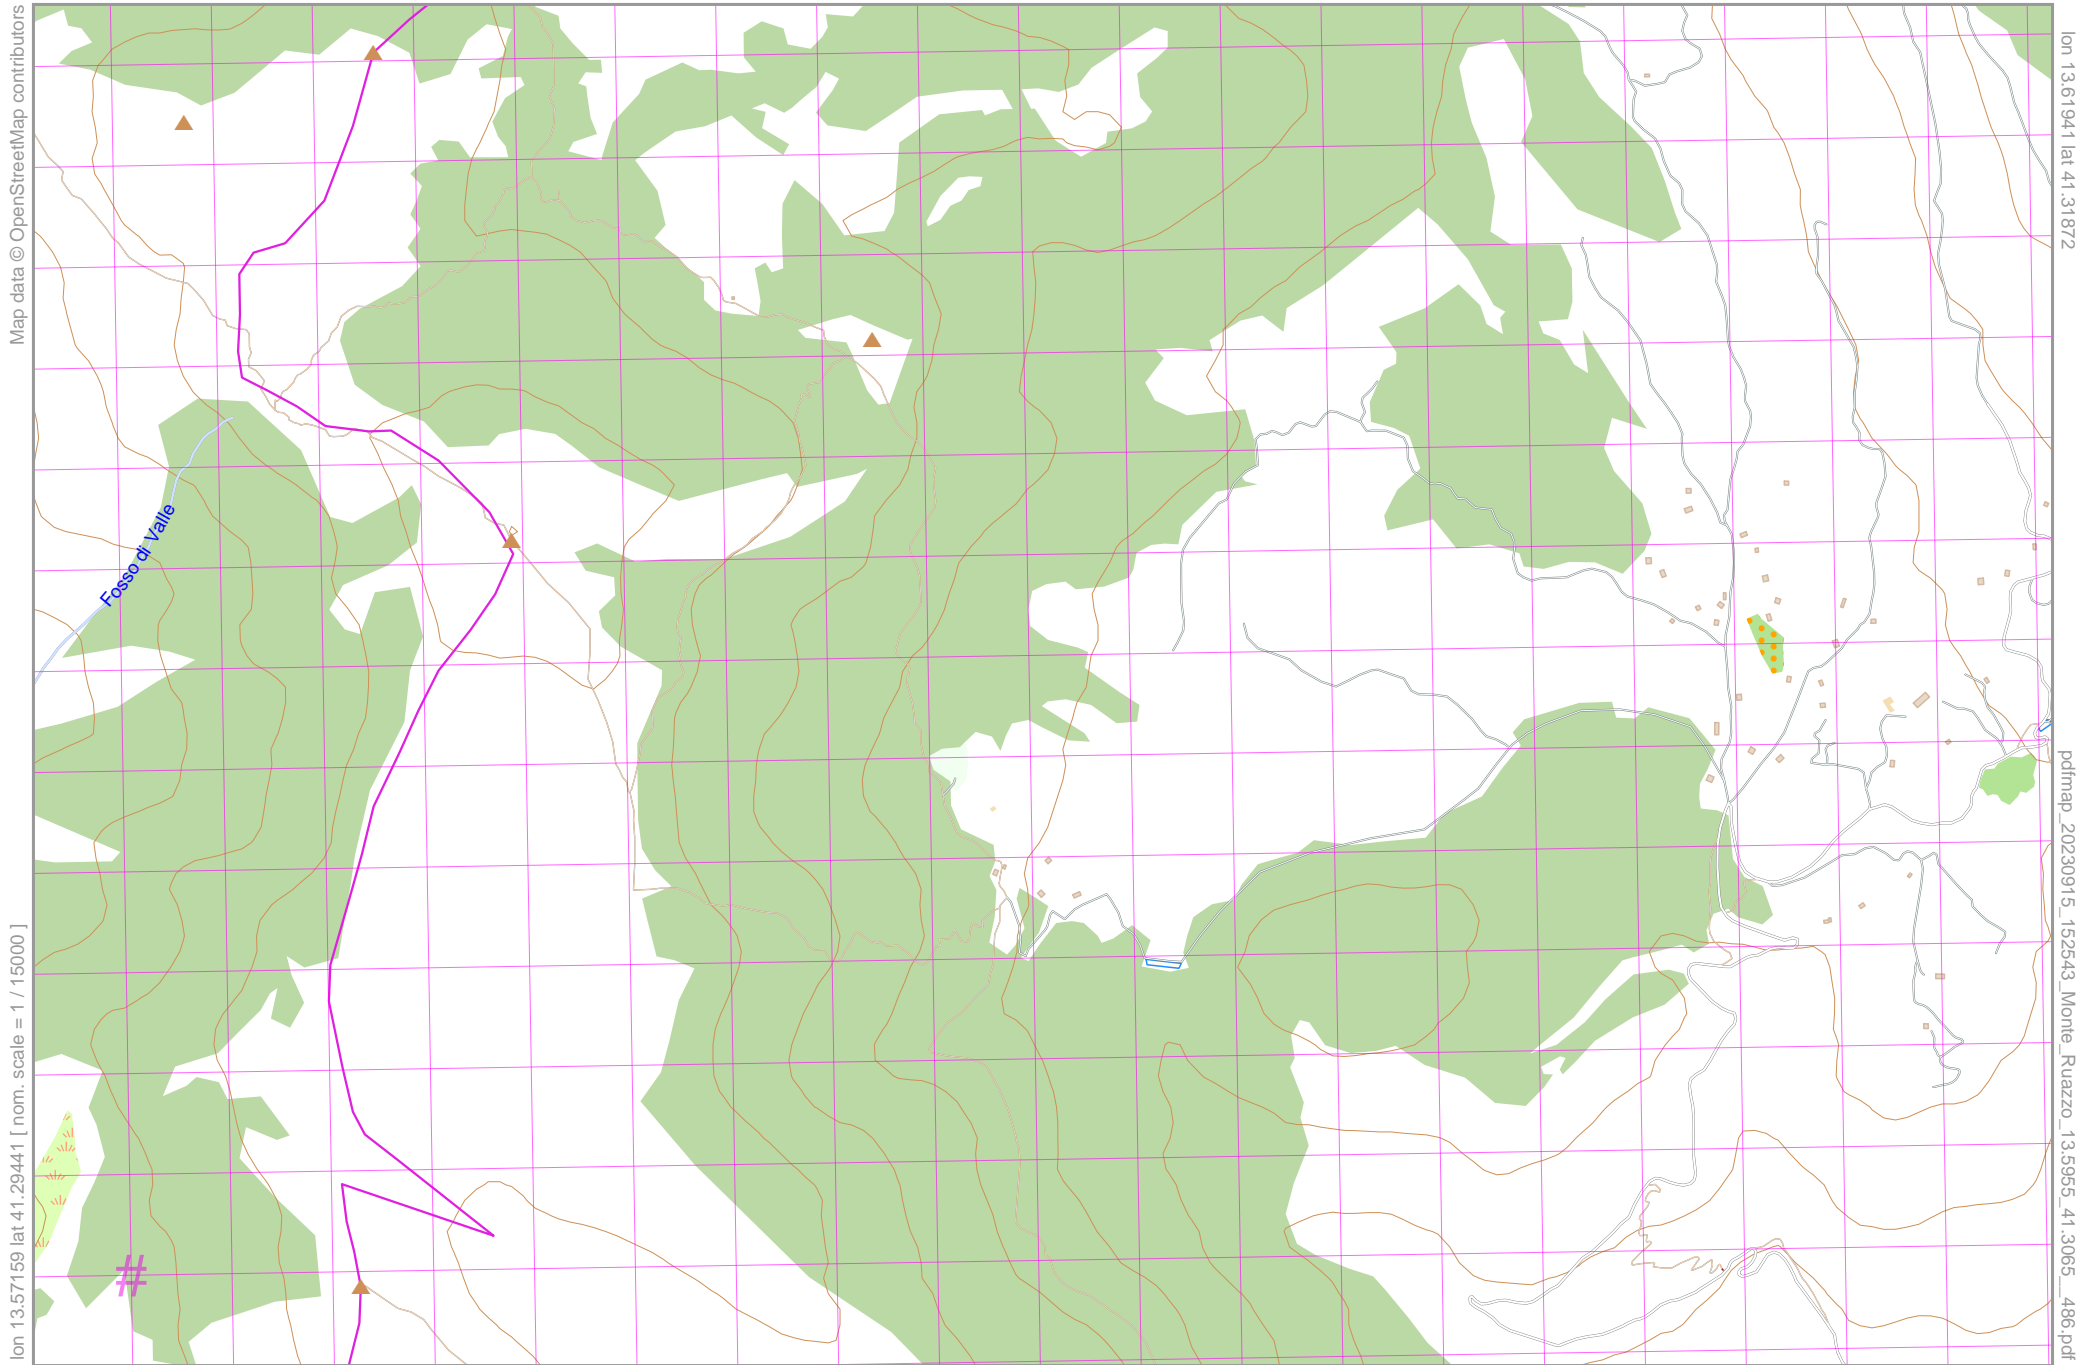

Monte Ruazzo

Map data © OpenStreetMap contributors

lon 13.57159 lat 41.29441 [nom. scale = 1 / 15000]

lon 13.61941 lat 41.31872

pdfmap_20230915_152543_Monte_Ruazzo_13.5955_41.3065_486.pdf

UTM: 33 T easting 380.60 km northing 4572.60 km

UTM-Grid-width = 200m
Contour interval = 100m