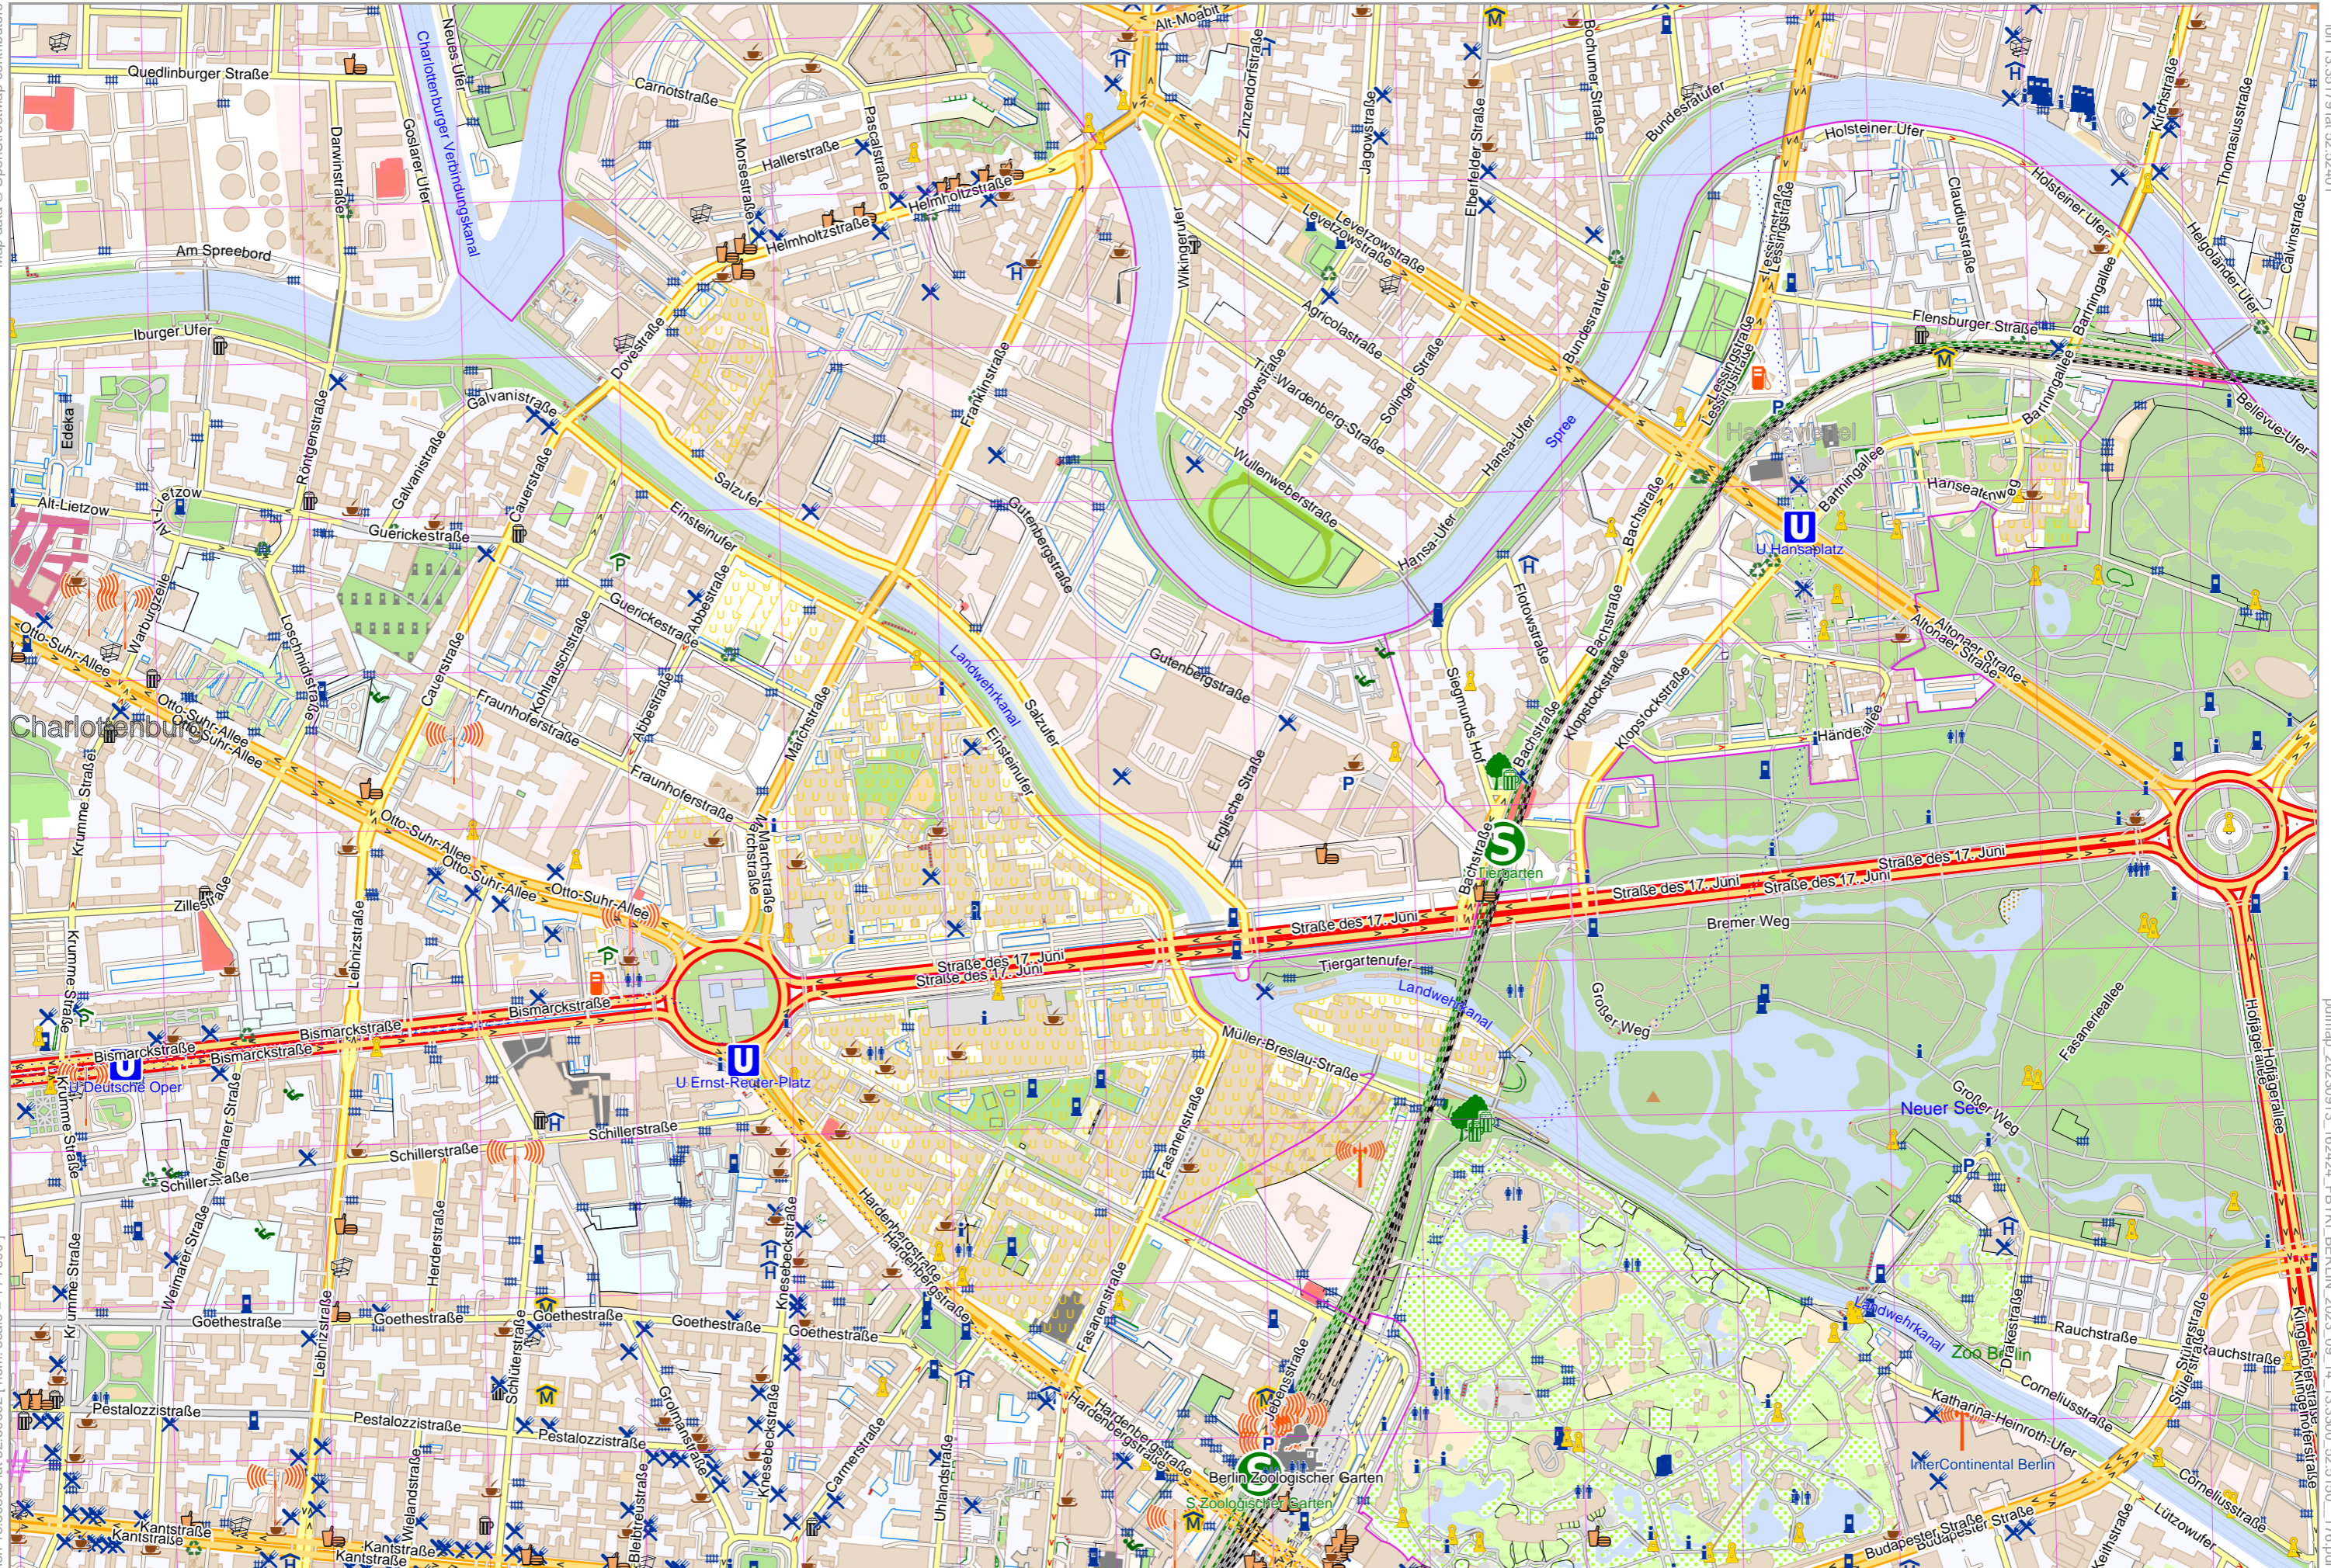

Map data © OpenStreetMap contributors

lon 13.351791 lat 52.52401

lon 13.30835 lat 52.50602 [nom. scale = 1 / 7500]

UTM: 33 U easting 385.20 km northing 5818.80 km
UTM-Grid-width = 200m

pdfmap_20230913_162424_FBYKI_BERLIN_2023_09_14_13.3300_52.5150_176.pdf