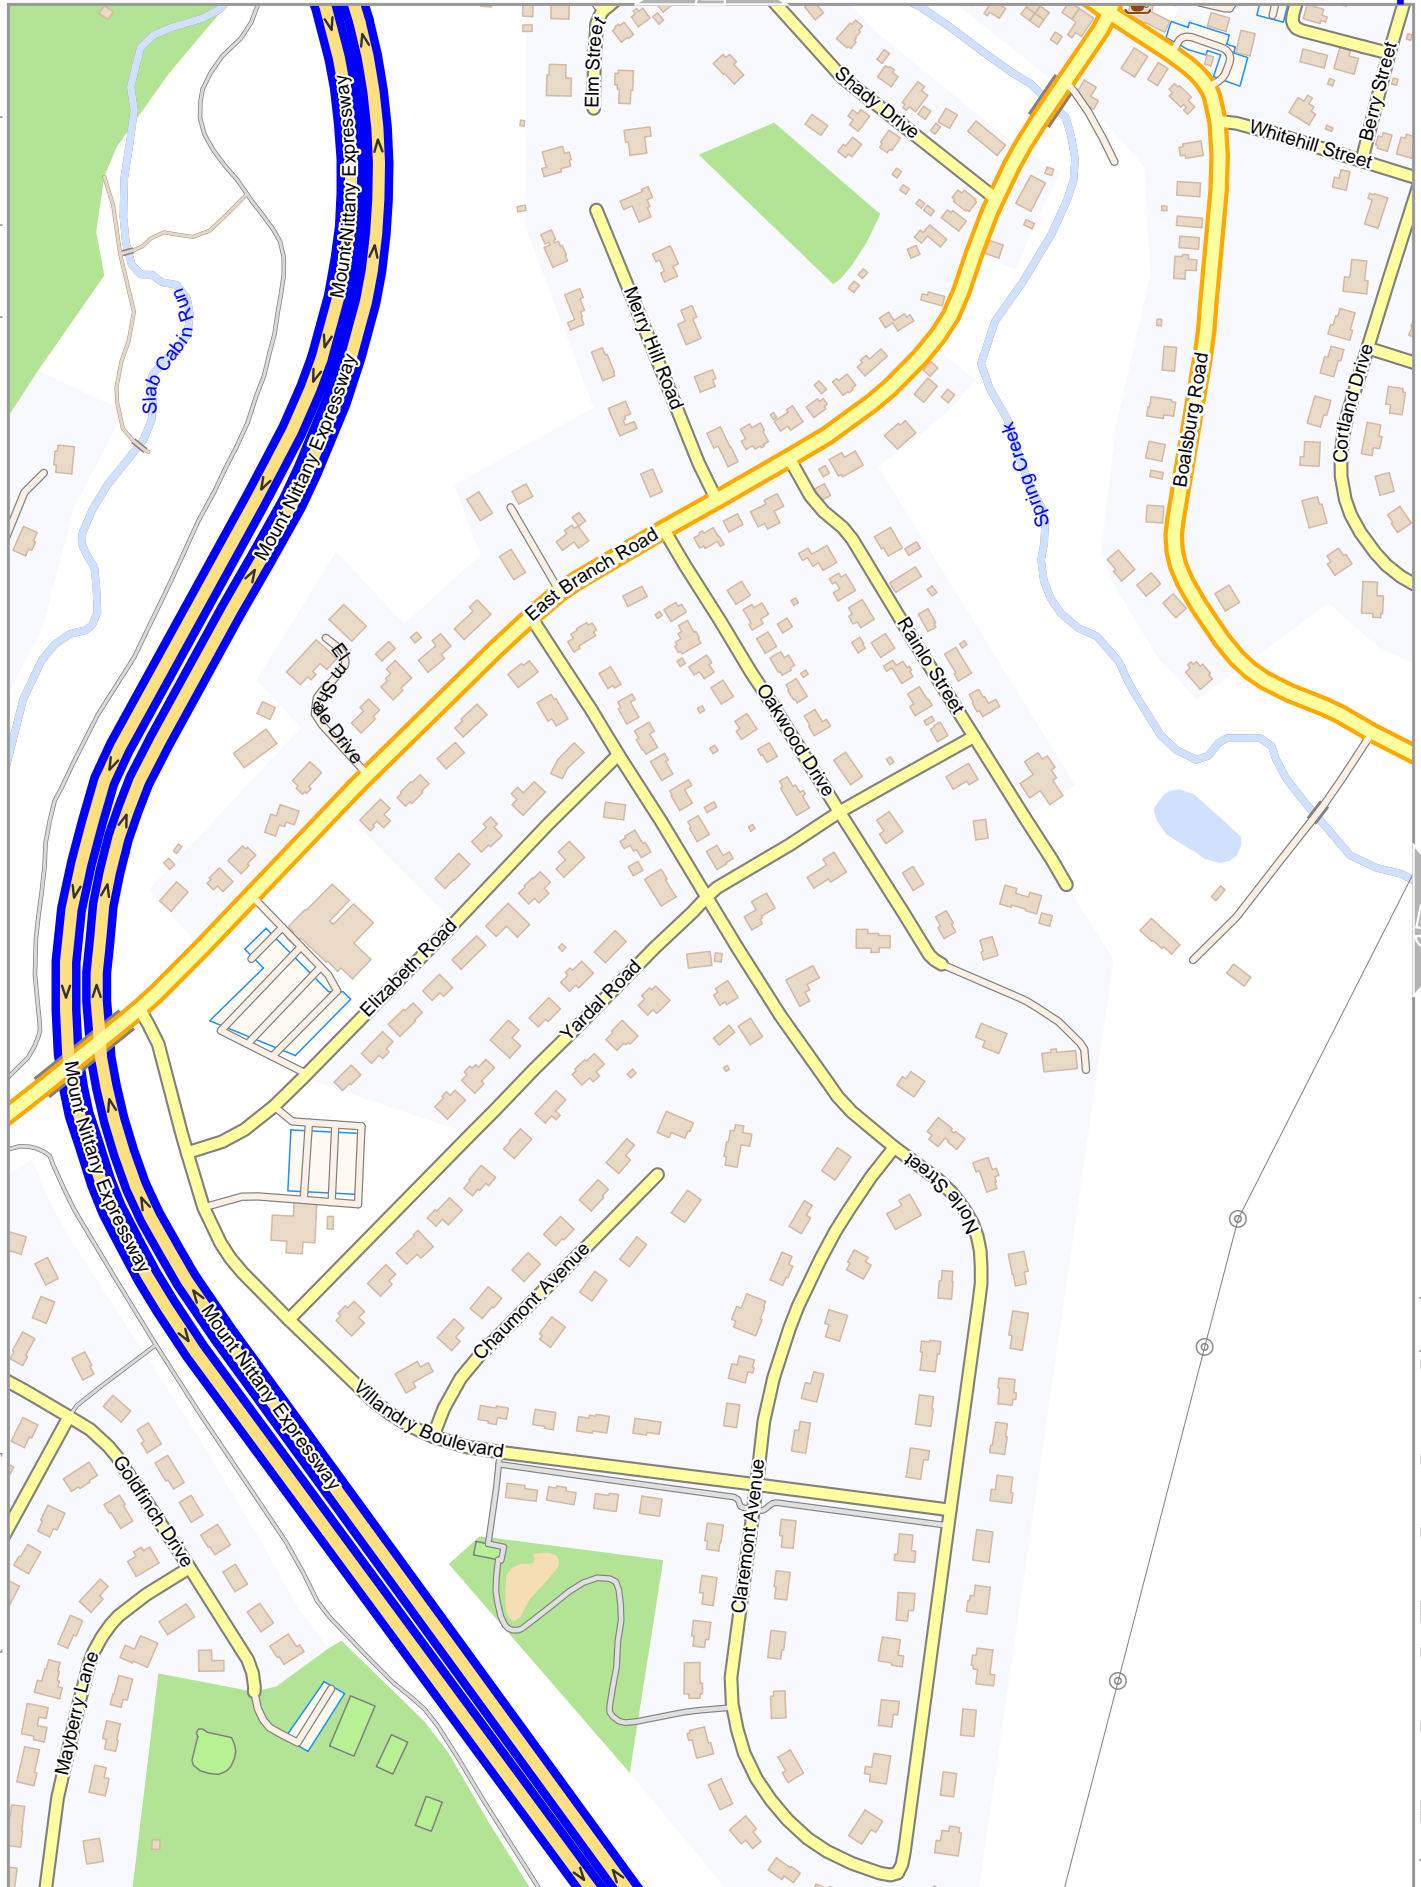

lon -77.81666 lat 40.81972

lon -77.82767 lat 40.80850 [nom. scale = 1 / 5000]

pdfmap_20230911_183507_Lemont_PA_-77.817_40.8084_397.pdf

0 100 m 200 m

3

4

Lemont, PA

Map data © OpenStreetMap contributors

lon -77.80623 lat 40.81972

2

[lon -77.81725 lat 40.80850 | nom. scale = 1 / 50000]

pdfmap_20230911_183507_Lemont_PA_-77.817_40.8084_397.pdf

0 100 m 200 m

5

Lemont, PA

Map data © OpenStreetMap contributors

lon -77.82767 lat 40.79772 [nom. scale = 1 / 50000]

lon -77.81666 lat 40.80895

pdfmap_20230911_183507_Lemont_PA_-77.817_40.8084_397.pdf

2

4

5

Lemont, PA

3

Map data © OpenStreetMap contributors

lon -77.80623 lat 40.80895

4

lon -77.81725 lat 40.79772 [nom. scale = 1 / 5000]

pdfmap_20230911_183507_Lemont_PA_-77.817_40.8084_397.pdf

0 100 m 200 m