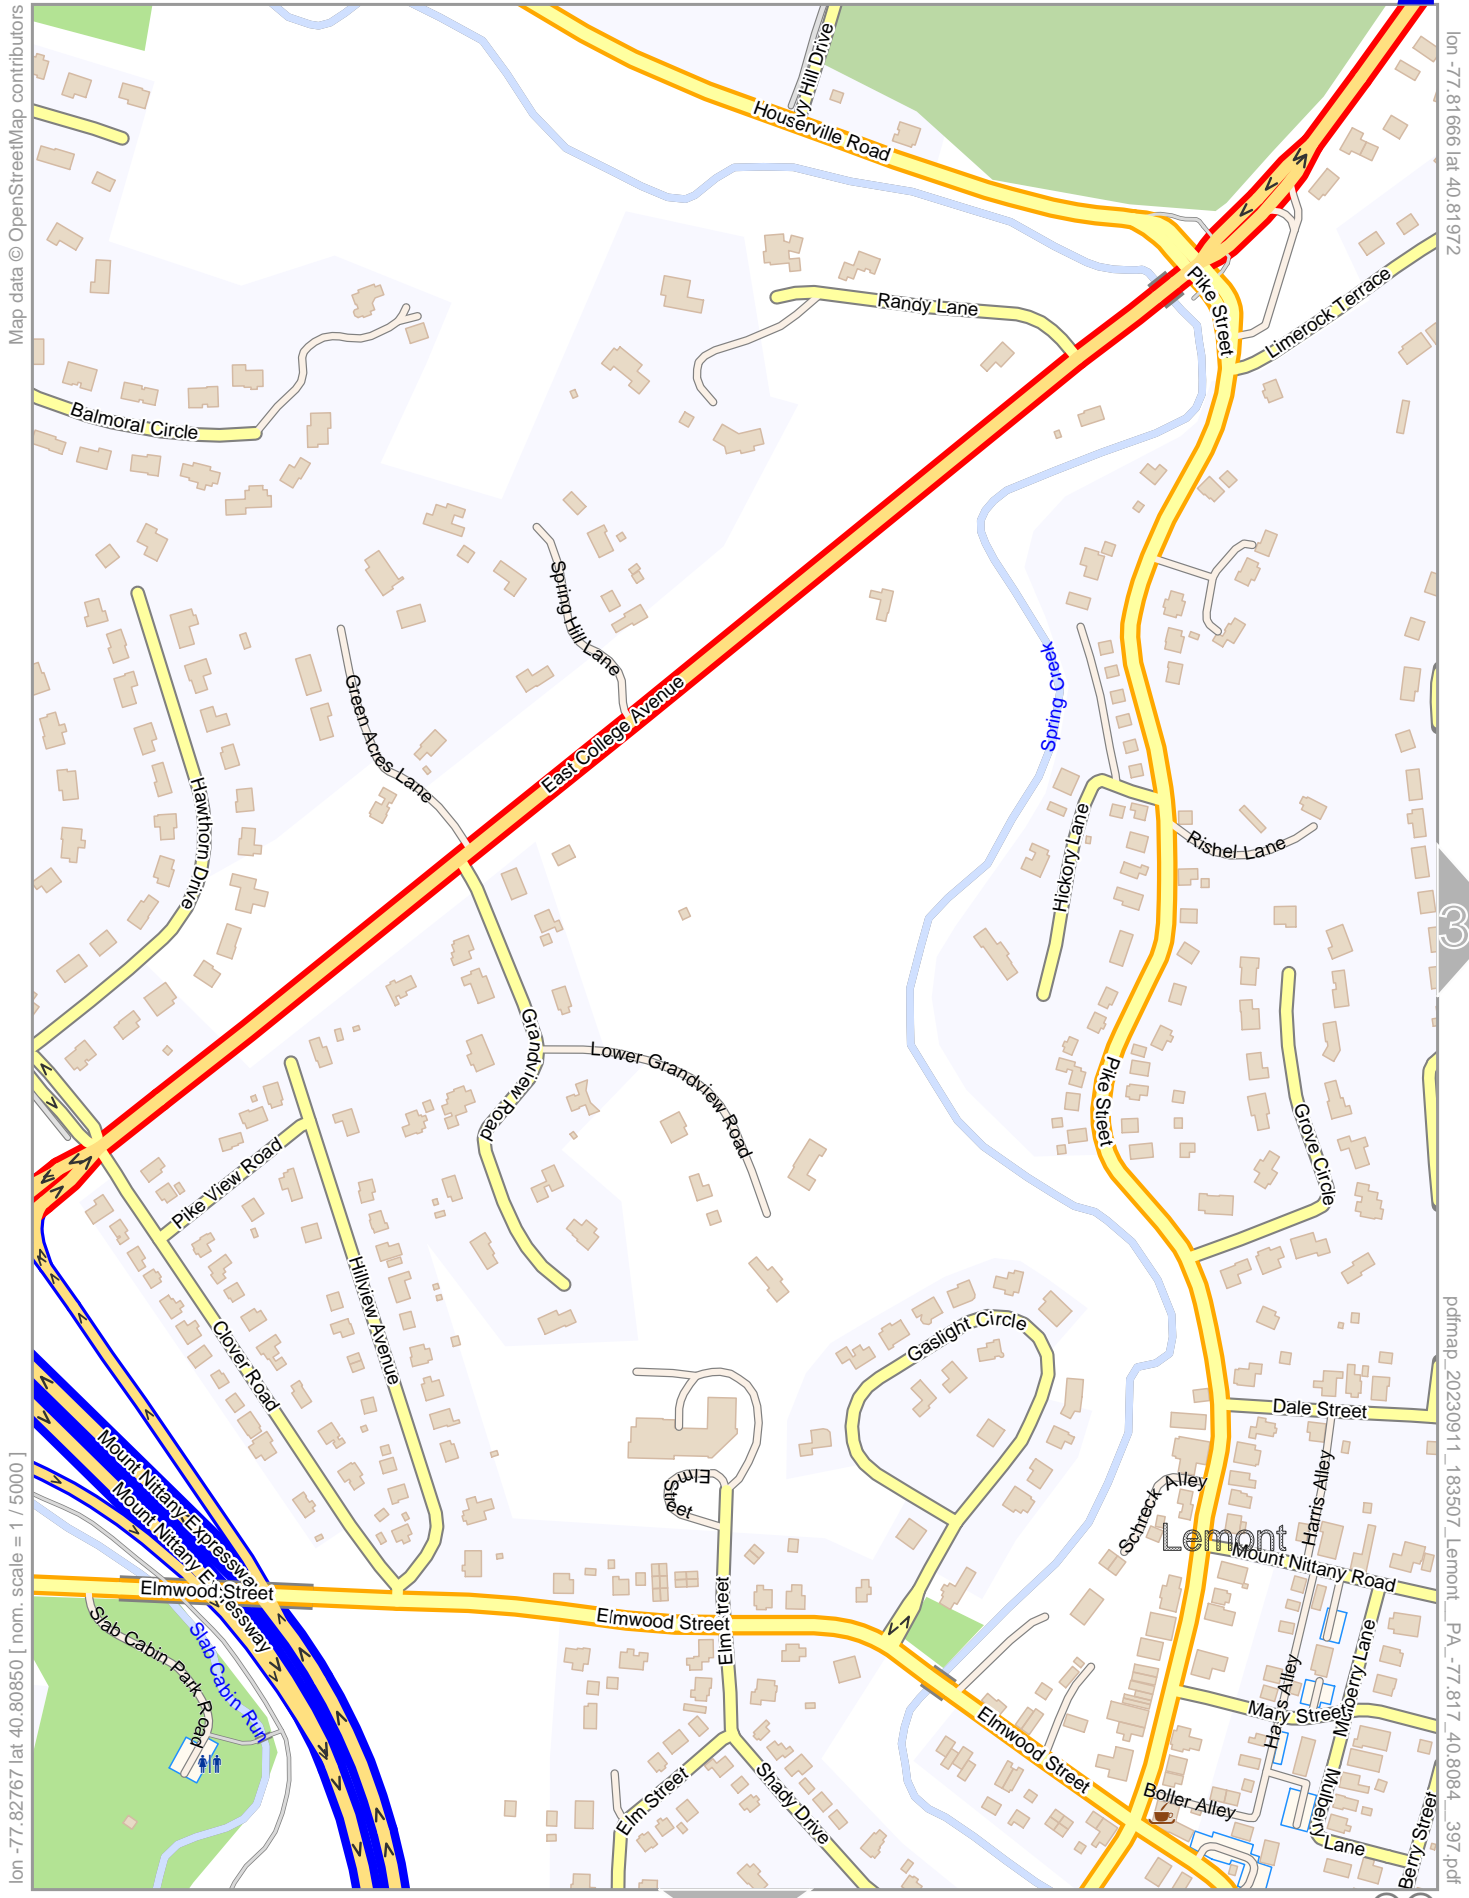

Lemont, PA

lon -77.80623 lat 40.81972

Map data © OpenStreetMap contributors

pdfmap_20230911_183507 Lemont_PA_-77.817_40.8084_397.pdf

lon -77.82767 lat 40.79772
[nom. scale = 1 / 10000]

Lemont, PA

Map data © OpenStreetMap contributors

lon -77.81666 lat 40.81972

lon -77.82767 lat 40.80850 [nom. scale = 1 / 5000]

pdfmap_20230911_183507_Lemont_PA_-77.817_40.8084_397.pdf

0 100 m 200 m

3

4

Lemont, PA

Map data © OpenStreetMap contributors

lon -77.82767 lat 40.79772 [nom. scale = 1 / 50000]

lon -77.81666 lat 40.80895

pdfmap_20230911_183507_Lemont_PA_-77.817_40.8084_397.pdf

2

4

5

Lemont, PA

3

Map data © OpenStreetMap contributors

lon -77.80623 lat 40.80895

4

lon -77.81725 lat 40.79772 [nom. scale = 1 / 5000]

pdfmap_20230911_183507_Lemont_PA_-77.817_40.8084_397.pdf

0 100 m 200 m