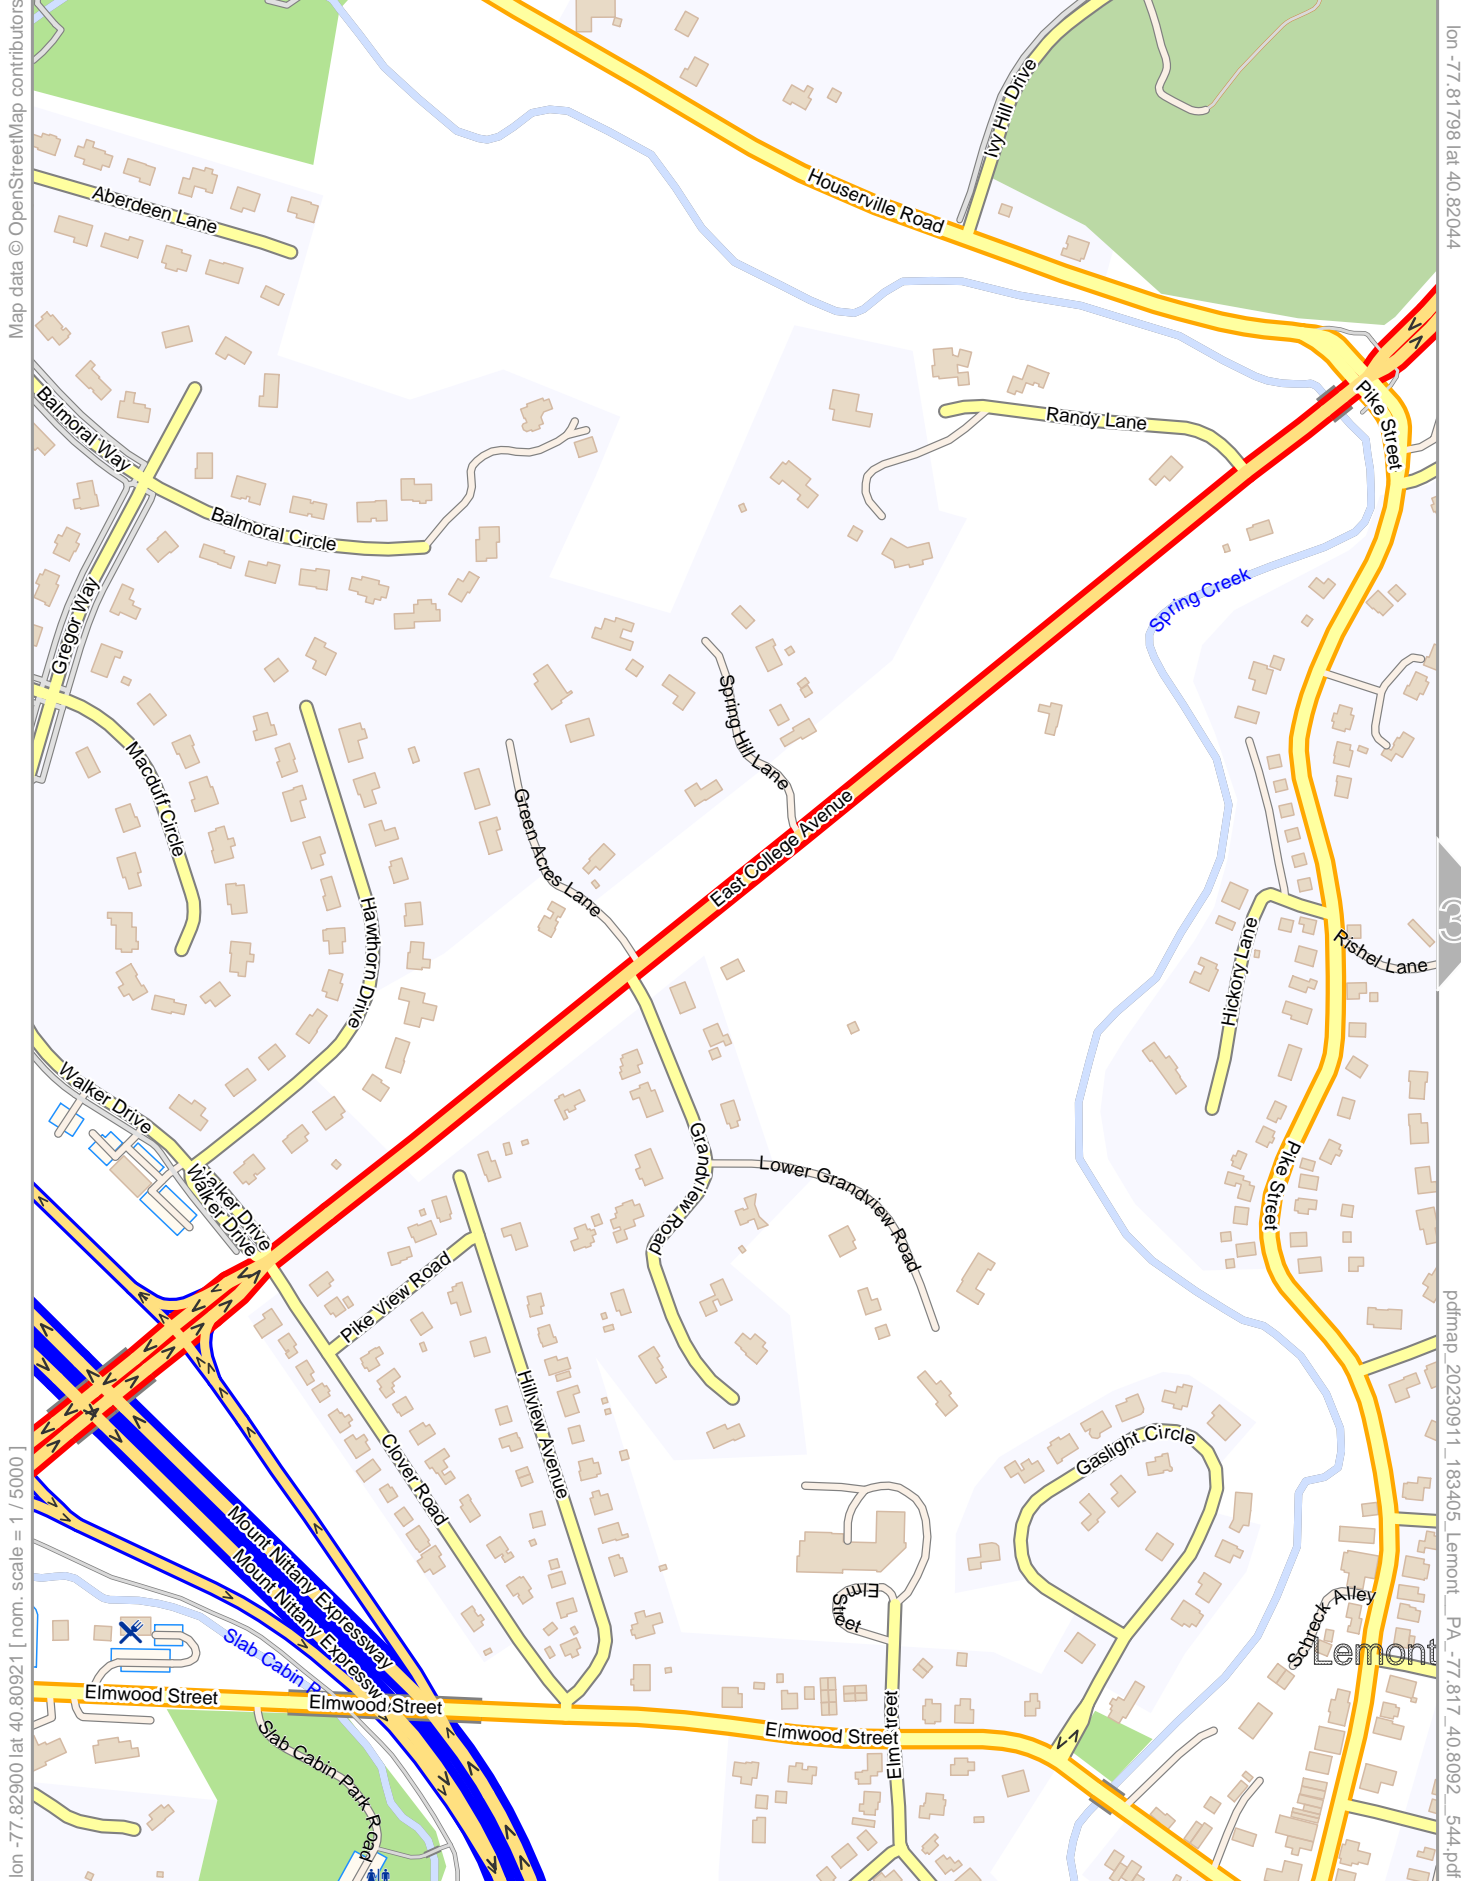

Lemont, PA

lon -77.80696 lat 40.82044

Map data © OpenStreetMap contributors

lon -77.82900 lat 40.79798
[nom. scale = 1 / 10000]

Lemont, PA

Map data © OpenStreetMap contributors

lon -77.81798 lat 40.82044

pdfmap_20230911_183405_Lemont_PA_-77.817_40.8092_544.pdf

lon -77.82900 lat 40.80921 | nom. scale = 1 / 50000

0 100 m 200 m

Lemont, PA

Map data © OpenStreetMap contributors

lon -77.80696 lat 40.82044

pdfmap_20230911_183405_Lemont_PA_-77.817_40.8092_544.pdf

lon -77.81798 lat 40.80921 | nom. scale = 1 / 50000

0 100 m 200 m

Lemont, PA

2

4

Map data © OpenStreetMap contributors

lon -77.81798 lat 40.80921

pdfmap_20230911_183405_Lemont_PA_-77.817_40.8092_544.pdf

[lon -77.82900 lat 40.79798 | nom. scale = 1 / 50000]

Lemont, PA

lon -77.80696 lat 40.80921

pdfmap_20230911_183405_Lemont_PA_-77.817_40.8092_544.pdf

[lon -77.81798 lat 40.79798 | nom. scale = 1 / 50000]

0 100 m 200 m