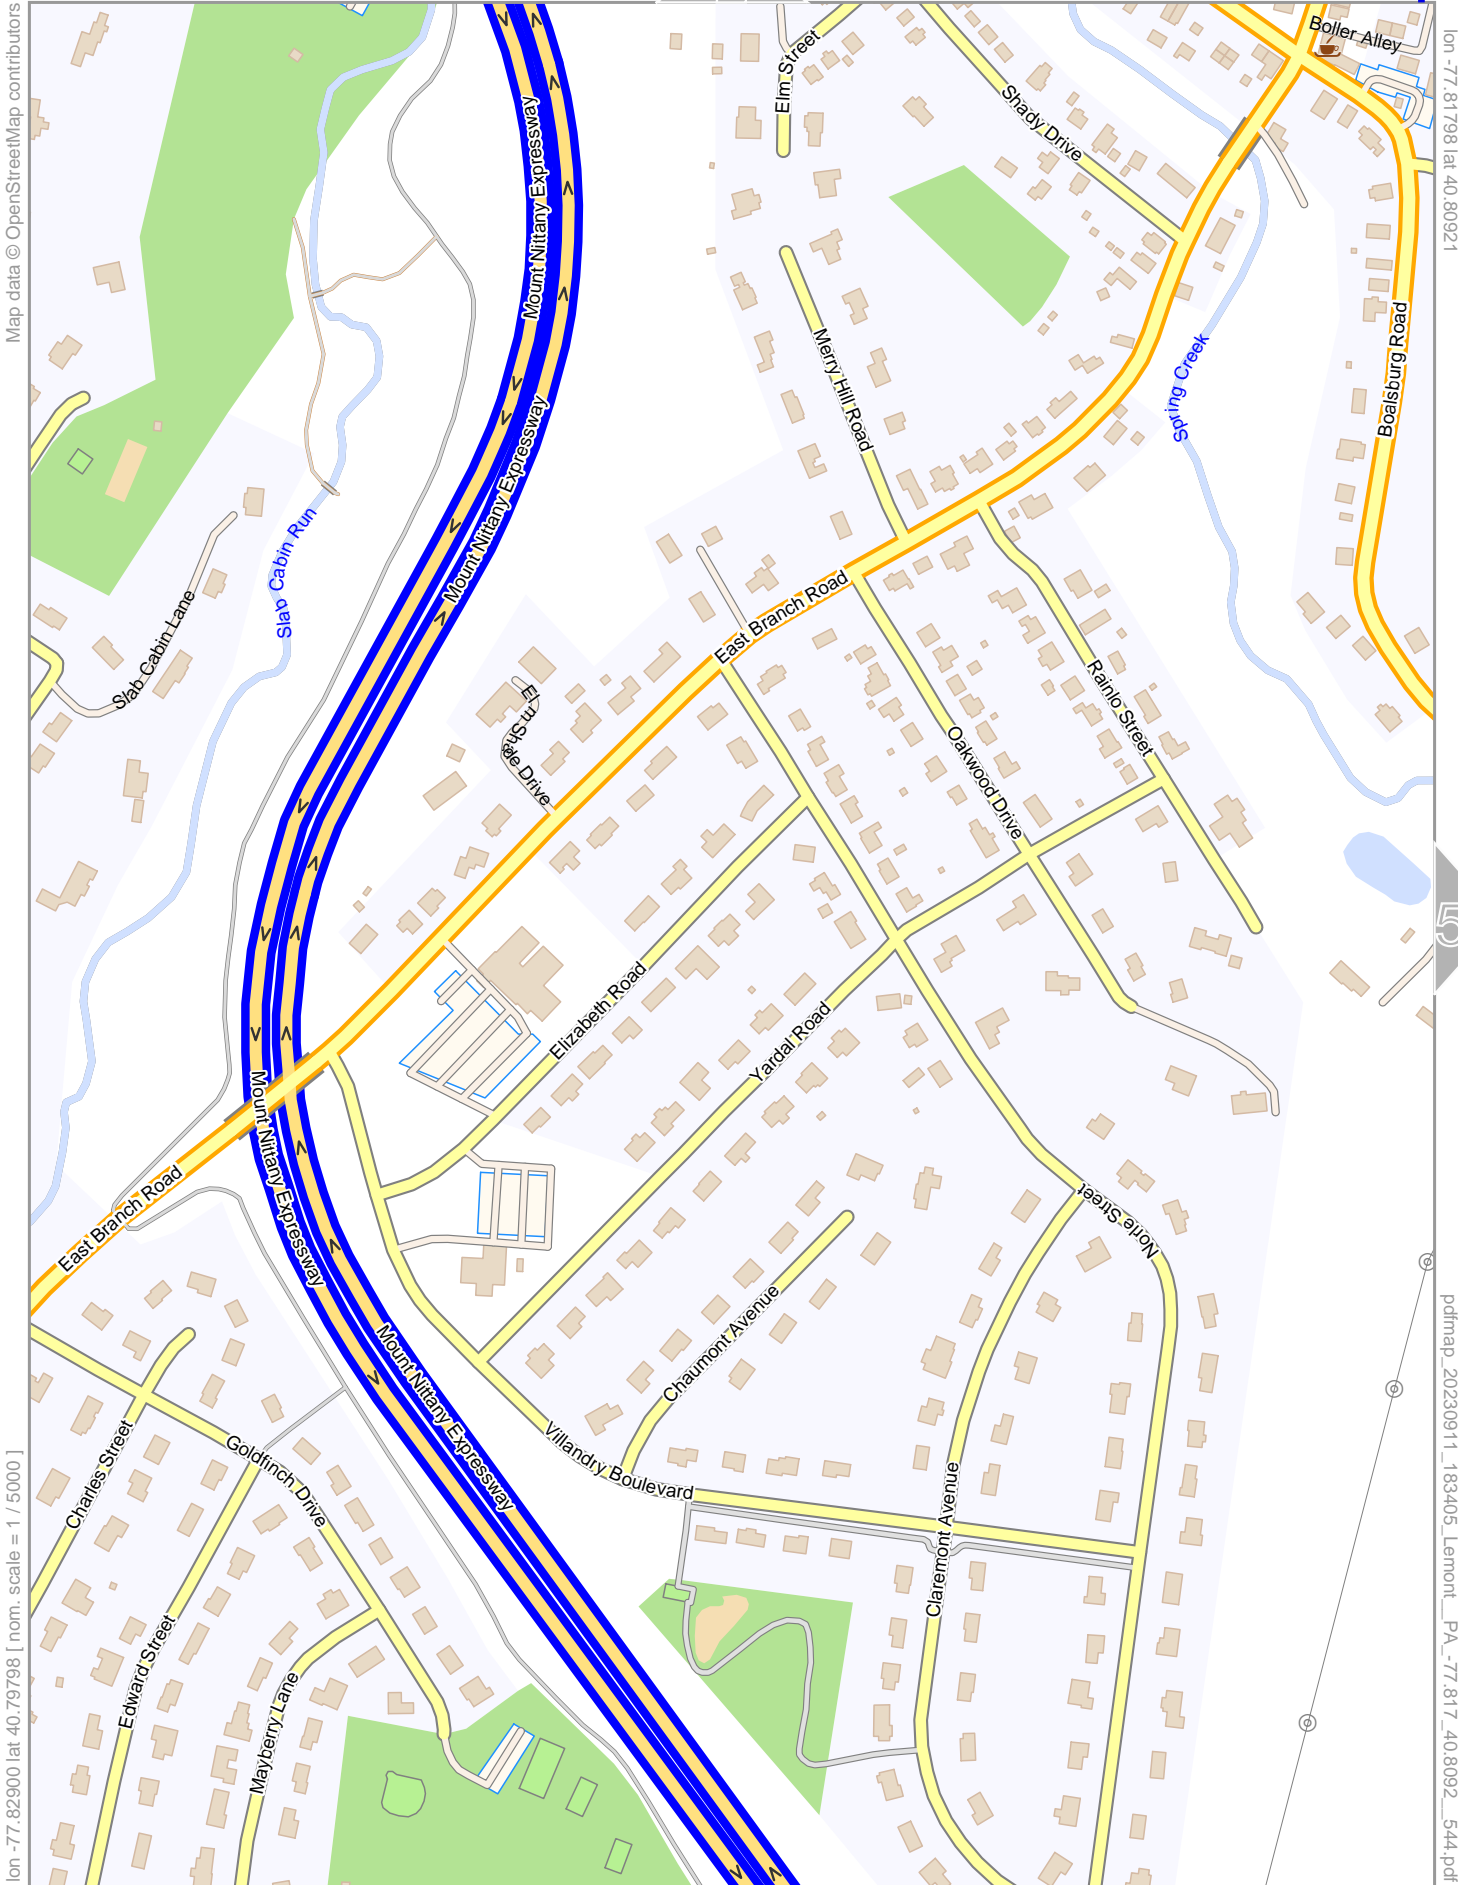

Lemont, PA

lon -77.80696 lat 40.82044

Map data © OpenStreetMap contributors

lon -77.82900 lat 40.79798
[nom. scale = 1 / 10000]

Lemont, PA

Map data © OpenStreetMap contributors

lon -77.81798 lat 40.82044

pdfmap_20230911_183405_Lemont_PA_-77.817_40.8092_544.pdf

lon -77.82900 lat 40.80921 | nom. scale = 1 / 50000

0 100 m 200 m

Lemont, PA

Map data © OpenStreetMap contributors

lon -77.80696 lat 40.82044

pdfmap_20230911_183405_Lemont_PA_-77.817_40.8092_544.pdf

lon -77.81798 lat 40.80921 | nom. scale = 1 / 50000

0 100 m 200 m

Lemont, PA

2

4

Map data © OpenStreetMap contributors

lon -77.81798 lat 40.80921

pdfmap_20230911_183405_Lemont_PA_-77.817_40.8092_544.pdf

[lon -77.82900 lat 40.79798 | nom. scale = 1 / 50000]

Lemont, PA

lon -77.80696 lat 40.80921

pdfmap_20230911_183405_Lemont_PA_-77.817_40.8092_544.pdf

[lon -77.81798 lat 40.79798 | nom. scale = 1 / 50000]

0 100 m 200 m