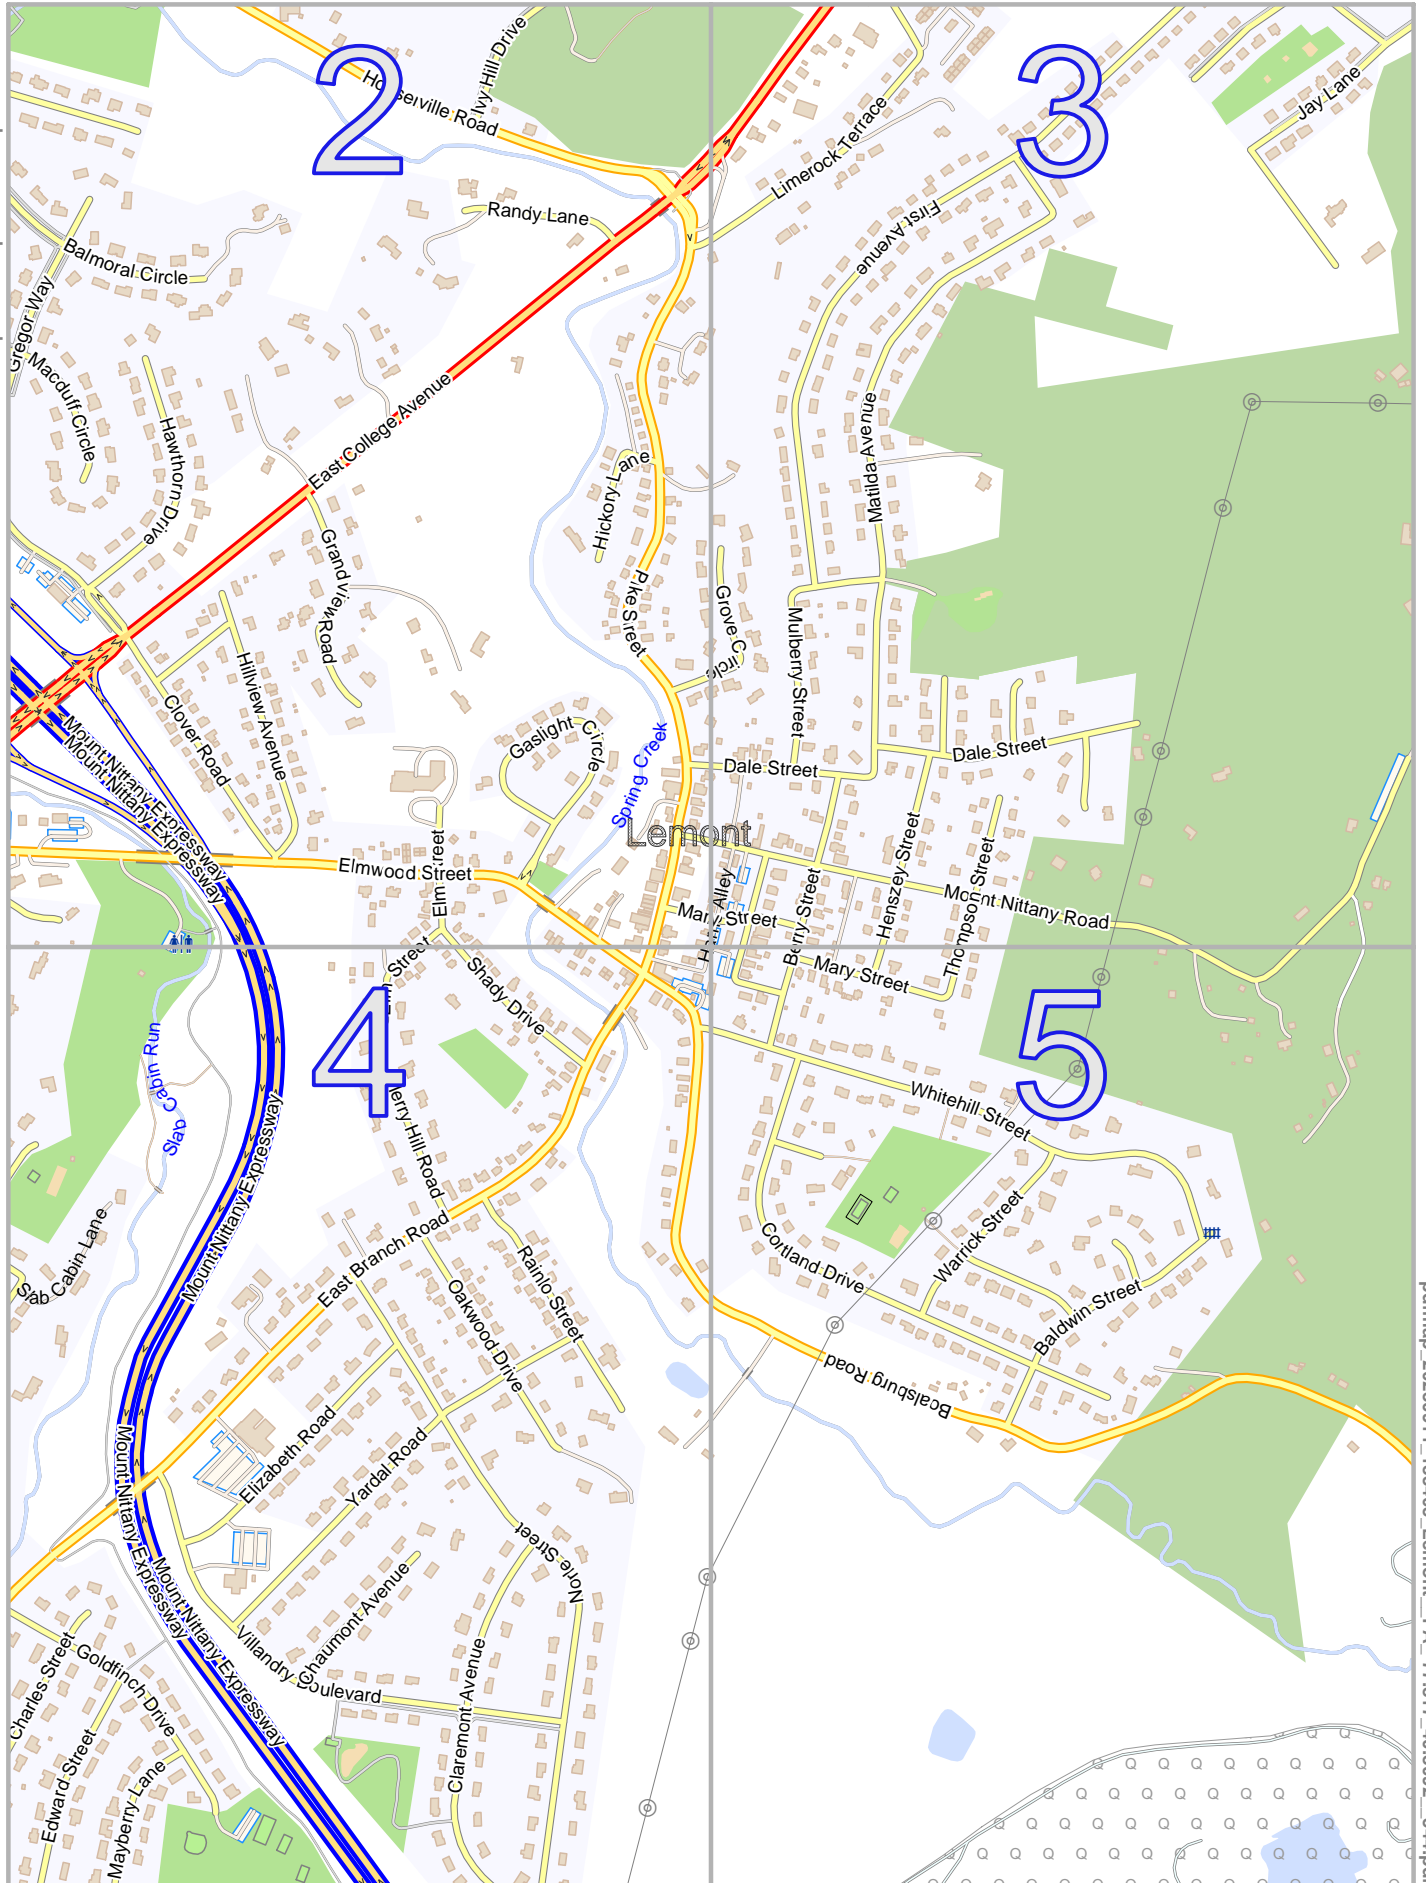

Lemont, PA

lon -77.80696 lat 40.82044

Map data © OpenStreetMap contributors

lon -77.82900 lat 40.79798
[nom. scale = 1 / 10000]

Lemont, PA

Map data © OpenStreetMap contributors

lon -77.81798 lat 40.82044

pdfmap_20230911_183405_Lemont_PA_-77.817_40.8092_544.pdf

lon -77.82900 lat 40.80921 | nom. scale = 1 / 50000

0 100 m 200 m

Lemont, PA

Map data © OpenStreetMap contributors

lon -77.80696 lat 40.82044

pdfmap_20230911_183405_Lemont_PA_-77.817_40.8092_544.pdf

lon -77.81798 lat 40.80921 | nom. scale = 1 / 50000

0 100 m 200 m

Lemont, PA

2

4

Map data © OpenStreetMap contributors

lon -77.81798 lat 40.80921

pdfmap_20230911_183405_Lemont_PA_-77.817_40.8092_544.pdf

[lon -77.82900 lat 40.79798 | nom. scale = 1 / 50000]

Lemont, PA

lon -77.80696 lat 40.80921

pdfmap_20230911_183405_Lemont_PA_-77.817_40.8092_544.pdf

[lon -77.81798 lat 40.79798 | nom. scale = 1 / 50000]

0 100 m 200 m