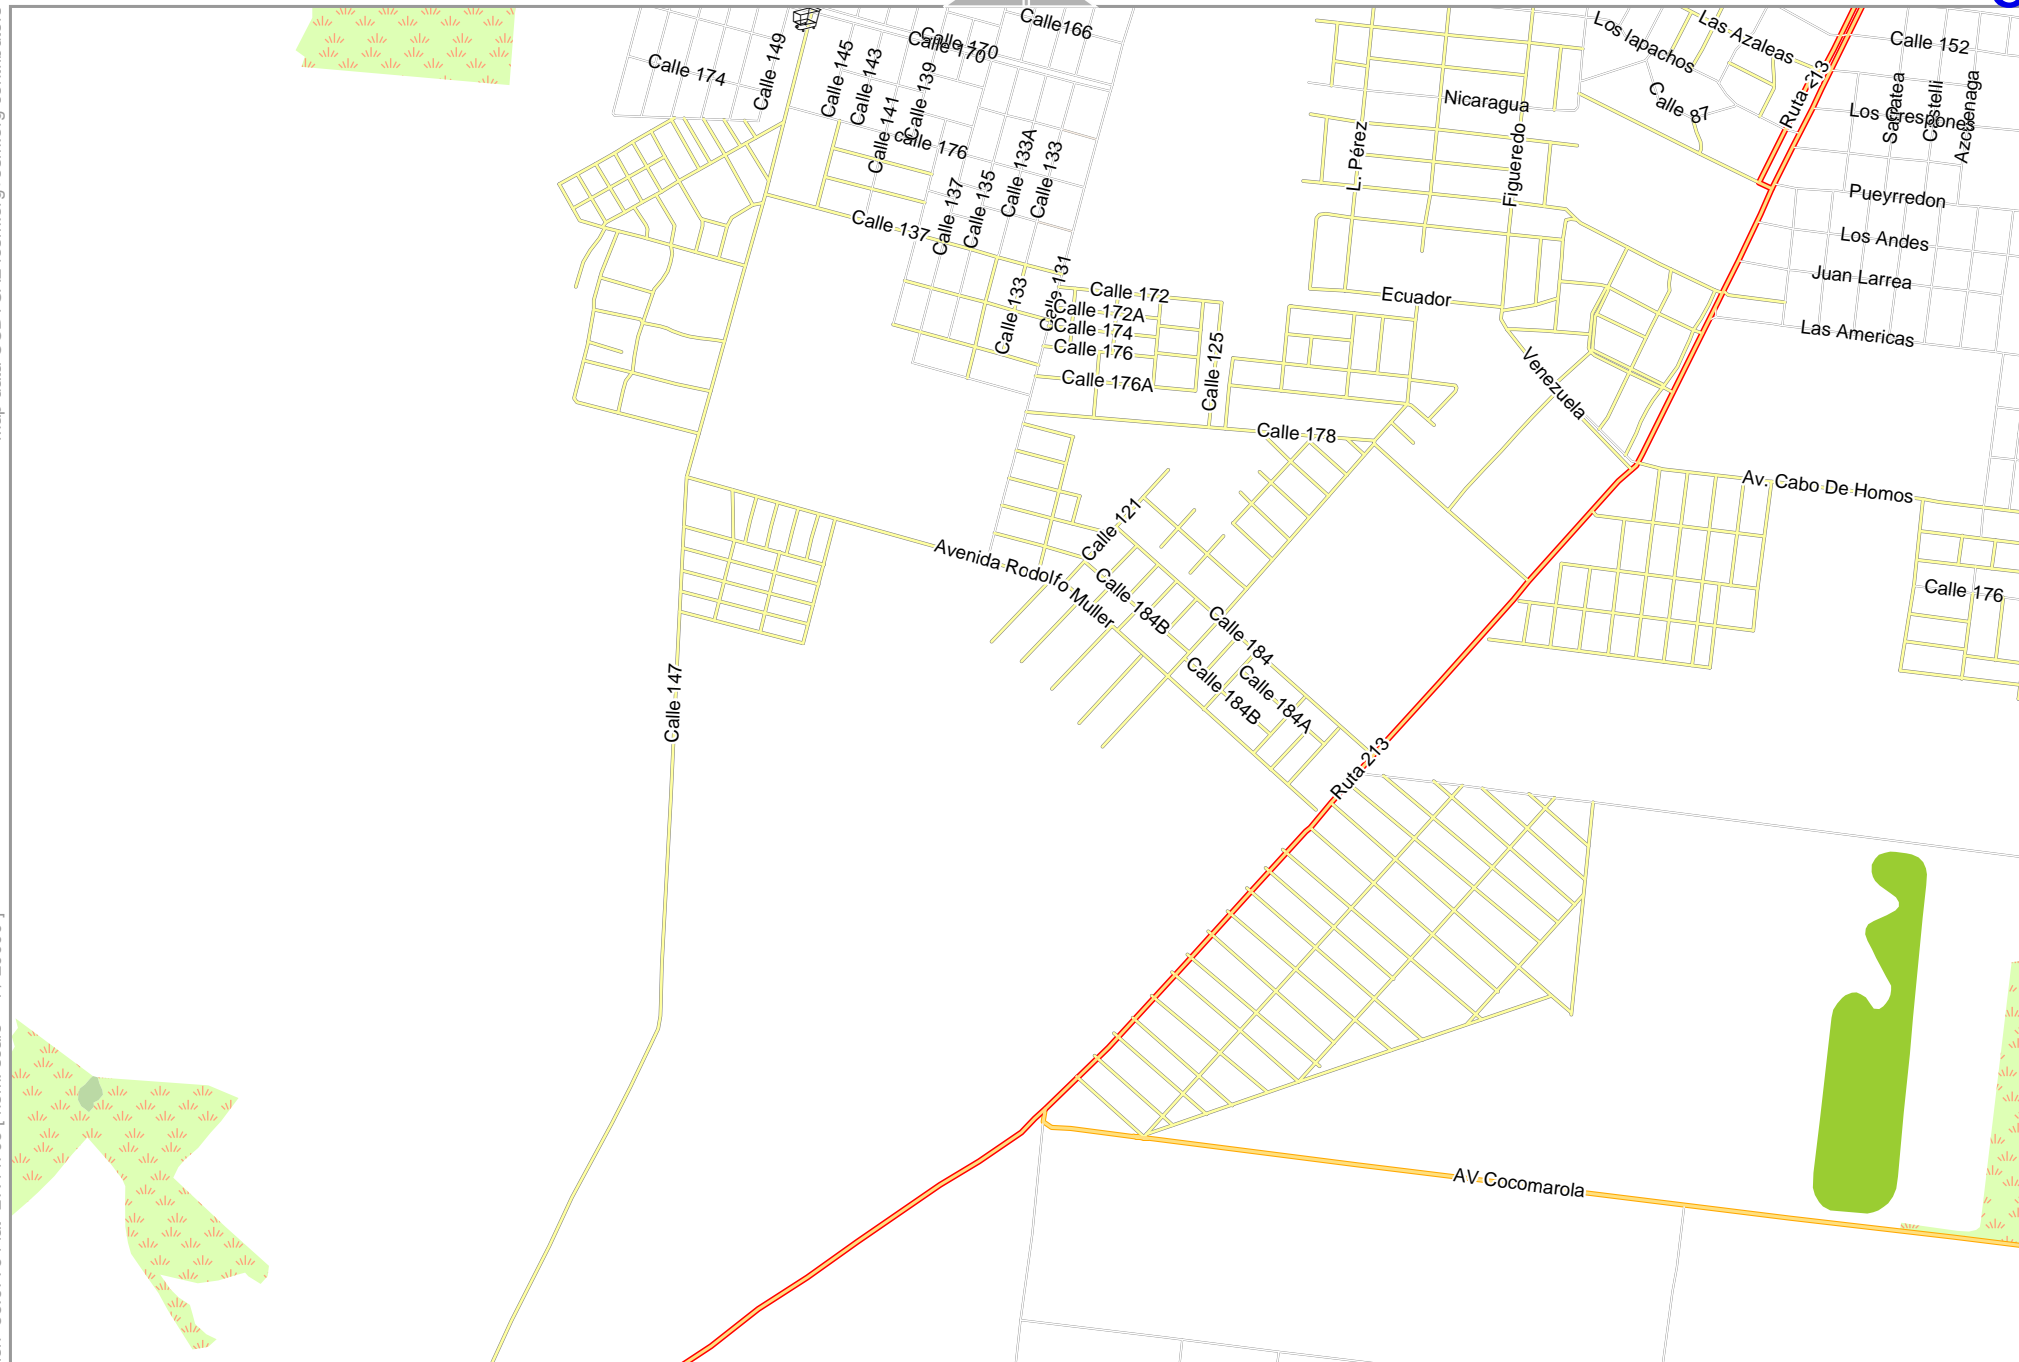

# Mapa posadas (sin IG)

lon -55.86965 lat -27.34960

Map data CCBYSA2 fosm.org+osm.org contributors

lon -55.97764 lat -27.44706  
[ nom. scale = 1 / 60000 ]

# Mapa posadas (sin IG)

Map data CCBYSA2 fccsm.org+osm.org contributors

lon -55.97764 lat -27.41457 [ nom. scale = 1 / 20000 ]

lon -55.92364 lat -27.38208

lon -55.92364 lat -27.398397.pdf

# Mapa posadas (sin IG)

Map data CCBYSA2 foscsm.org+osm.org contributors

lon -55.97764 lat -27.44706 [ nom. scale = 1 / 20000 ]

lon -55.92364 lat -27.41457  
no. 20230911\_114956\_Mapa\_posadas\_sin\_IG\_-55.923\_-27.398\_397.pdf

# Mapa posadas (sin IG)

Map data CCBYSA2 fccsm.org+osm.org contributors

lon -55.92364 lat -27.44706 [ nom. scale = 1 / 20000 ]

lon -55.86965 lat -27.41457

pdfmap: 20230911\_114956\_Mapa\_posadas\_sin\_IG\_-55.923\_-27.398\_397.pdf