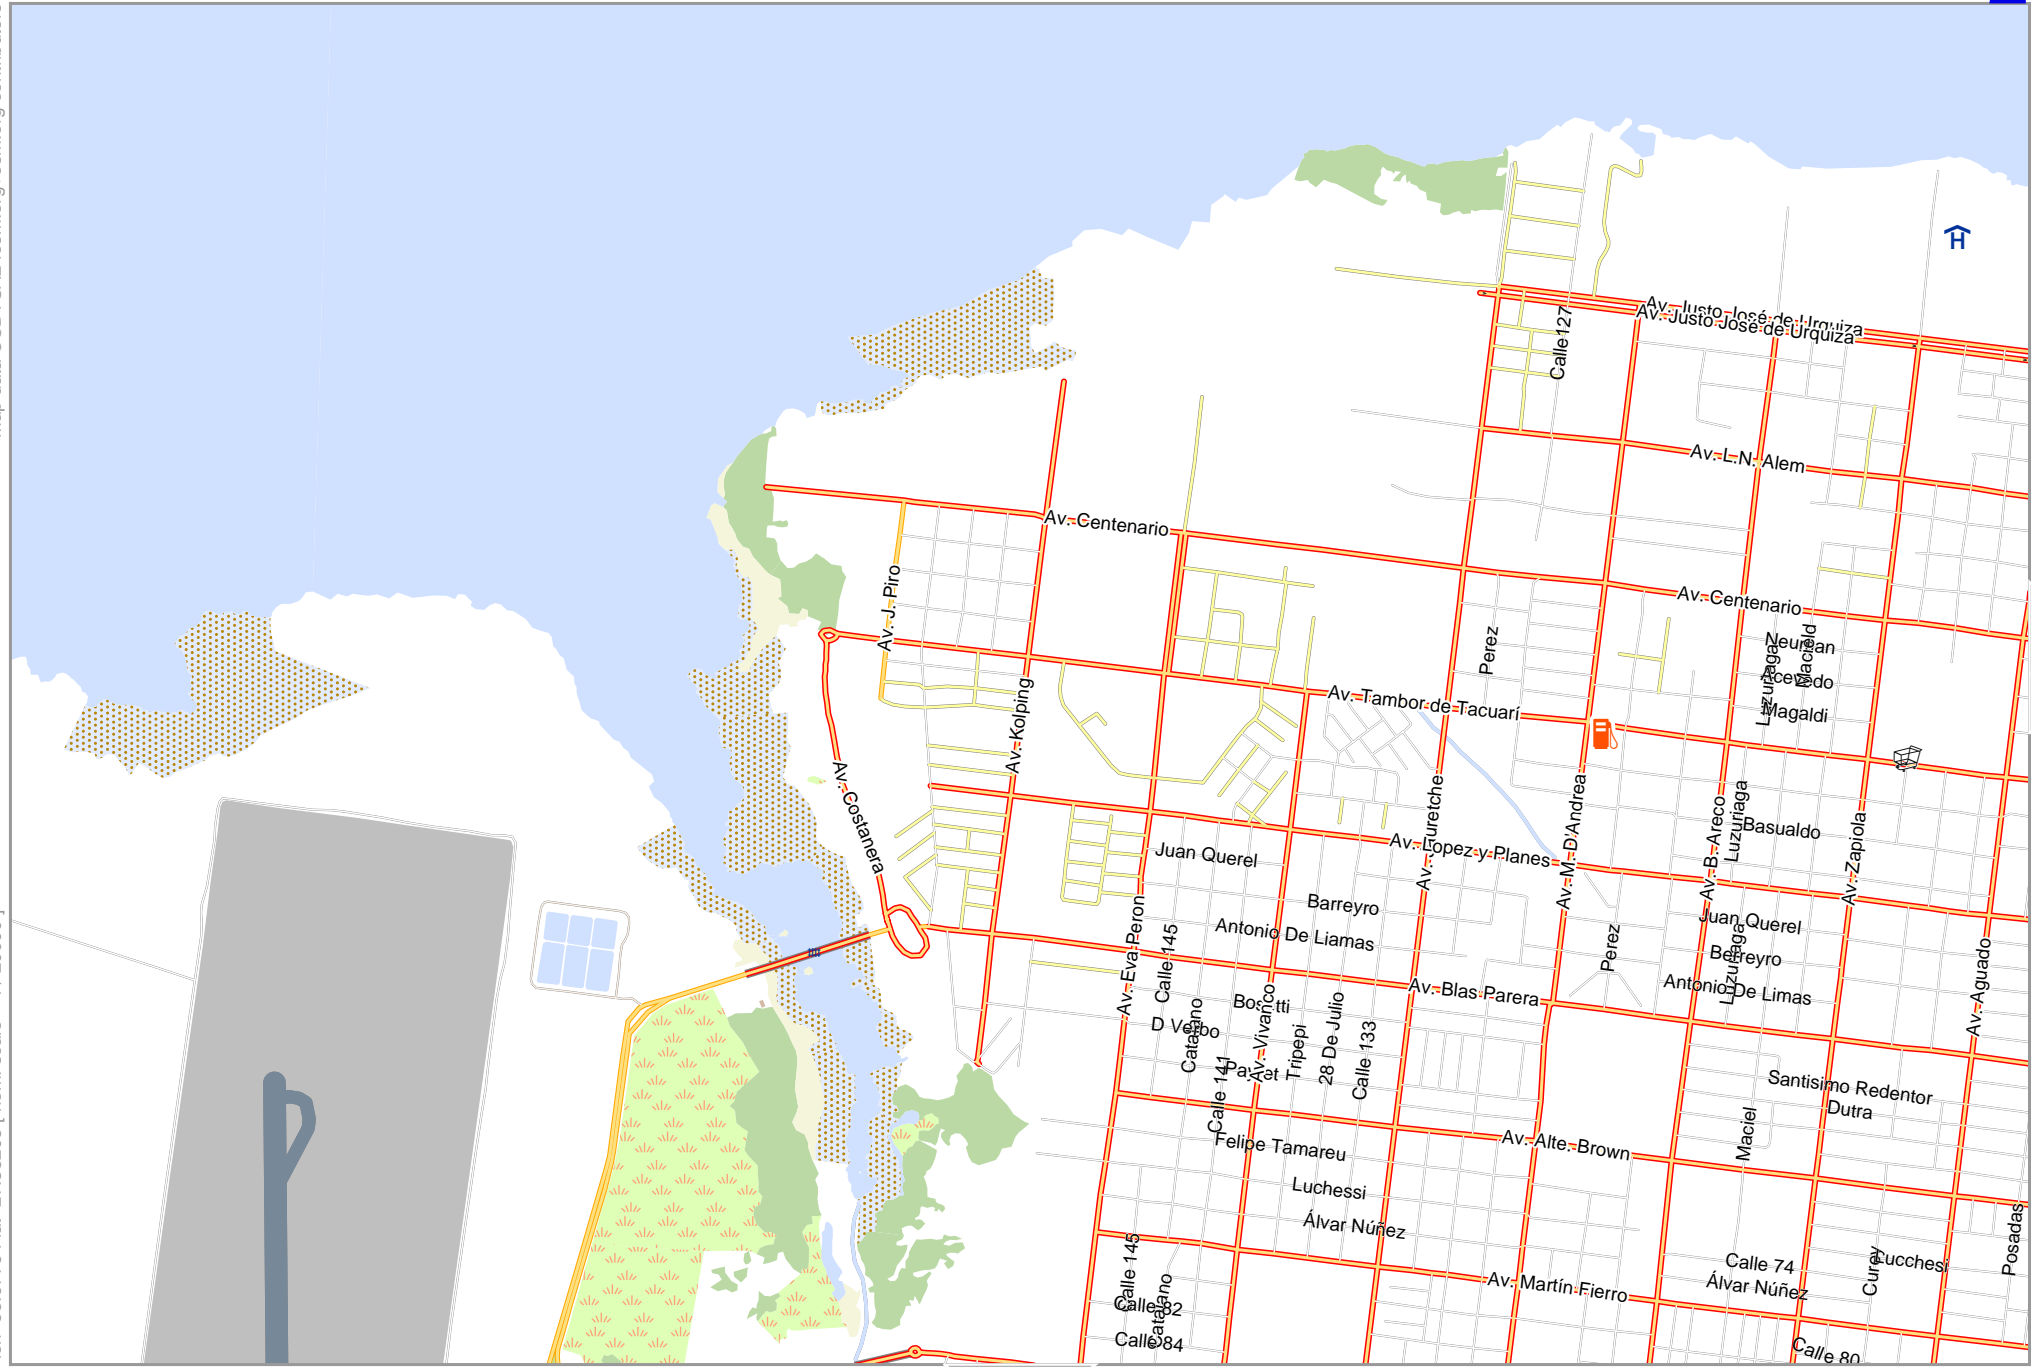

# Mapa posadas (sin IG)

lon -55.86965 lat -27.34960

Map data CCBYSA2 fosm.org+osm.org contributors

lon -55.97764 lat -27.44706  
[ nom. scale = 1 / 60000 ]

# Mapa posadas (sin IG)

Map data CCBYSA2 foscsm.org+osm.org contributors

lon -55.97764 lat -27.38208 [ nom. scale = 1 / 20000 ]

lon -55.92364 lat -27.34960

no. 20230911\_114956\_Mapa\_posadas\_sin\_IG\_-55.923\_-27.398\_397.pdf

# Mapa posadas (sin IG)

Map data CCBYSA2 fccsm.org+osm.org contributors

lon -55.97764 lat -27.41457 [ nom. scale = 1 / 20000 ]

lon -55.92364 lat -27.38208

lon -55.92364 lat -27.398397.pdf