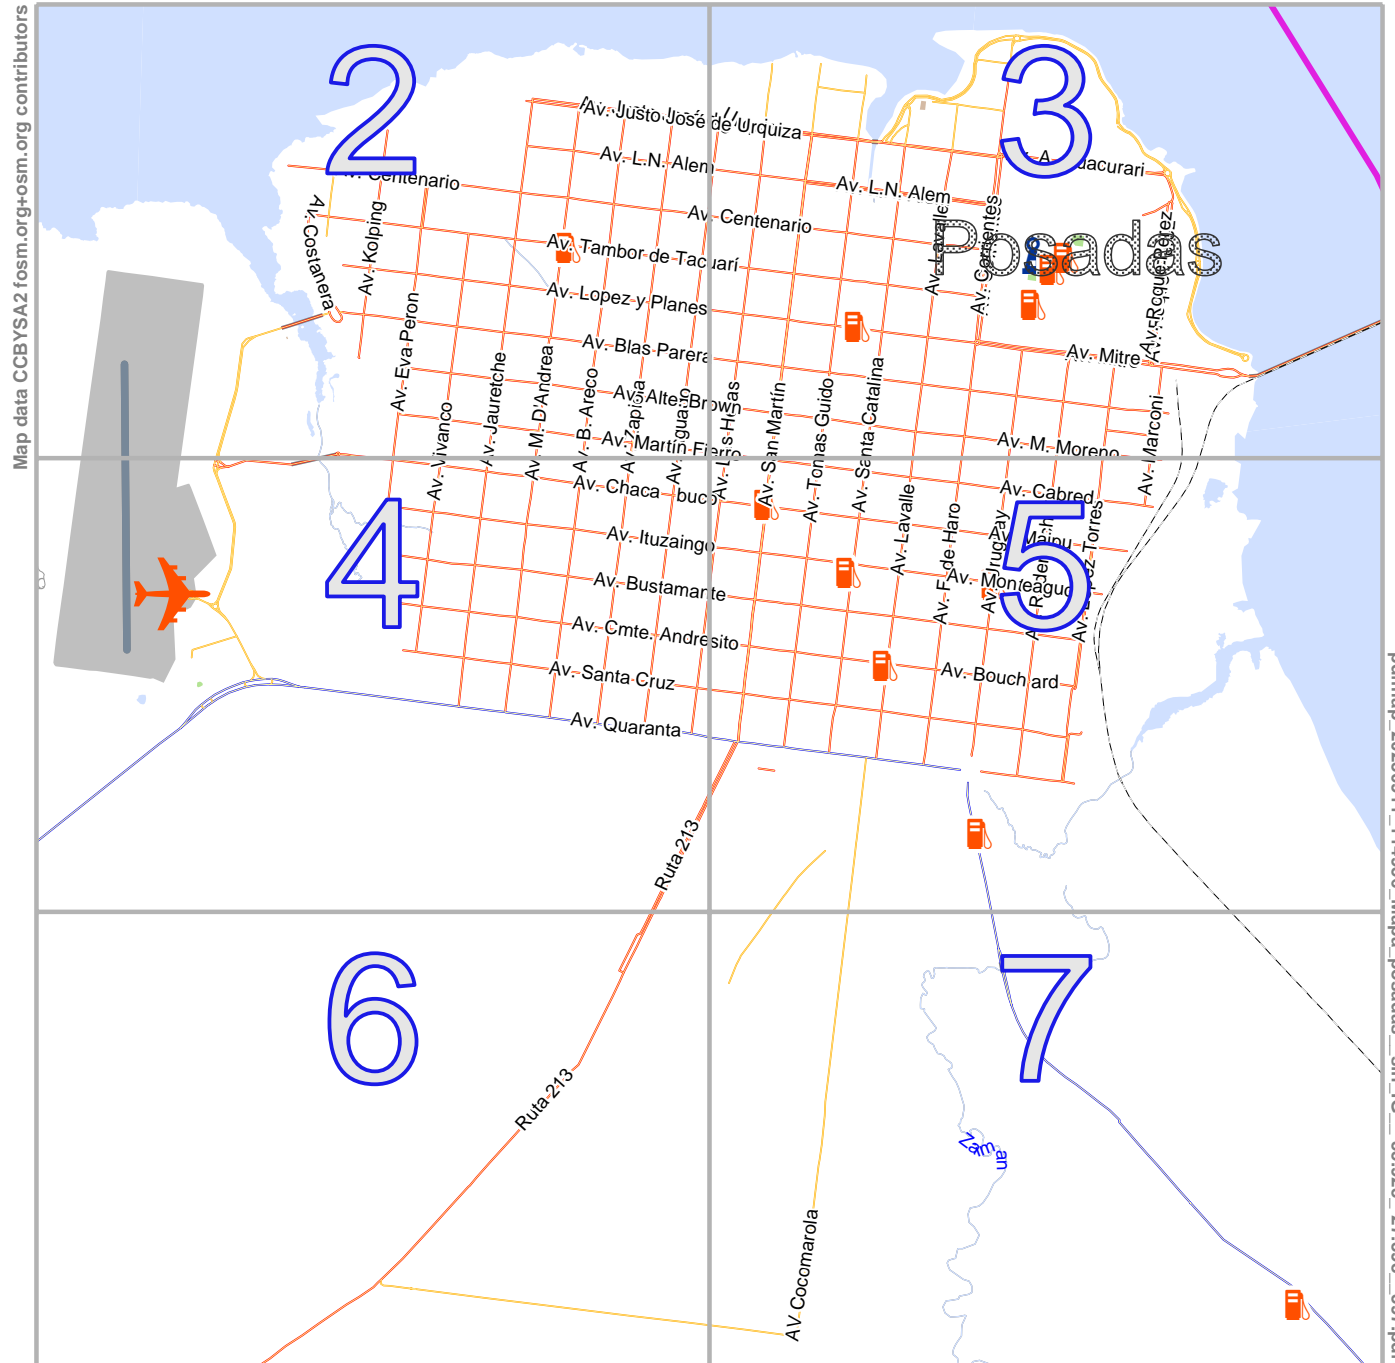

# Mapa posadas (sin IG)

lon -55.86965 lat -27.34960

Map data CCBYSA2 fosm.org+osm.org contributors

lon -55.97764 lat -27.44706  
[ nom. scale = 1 / 60000 ]

# Mapa posadas (sin IG)

Map data CCBYSA2 foscsm.org+osm.org contributors

lon -55.97764 lat -27.38208 [ nom. scale = 1 / 20000 ]

lon -55.92364 lat -27.34960

no. 20230911\_114956\_Mapa\_posadas\_sin\_IG\_-55.923\_-27.398\_397.pdf

# Mapa posadas (sin IG)

Map data CCBYSA2 foscsm.org+osm.org contributors

lon -55.97764 lat -27.44706 [ nom. scale = 1 / 20000 ]

lon -55.92364 lat -27.41457  
no. 20230911\_114956\_Mapa\_posadas\_sin\_IG\_-55.923\_-27.398\_397.pdf

# Mapa posadas (sin IG)

Map data CCBYSA2 fccsm.org+osm.org contributors

lon -55.92364 lat -27.44706 [ nom. scale = 1 / 20000 ]

lon -55.86965 lat -27.41457

pdfmap: 20230911\_114956\_Mapa\_posadas\_sin\_IG\_-55.923\_-27.398\_397.pdf