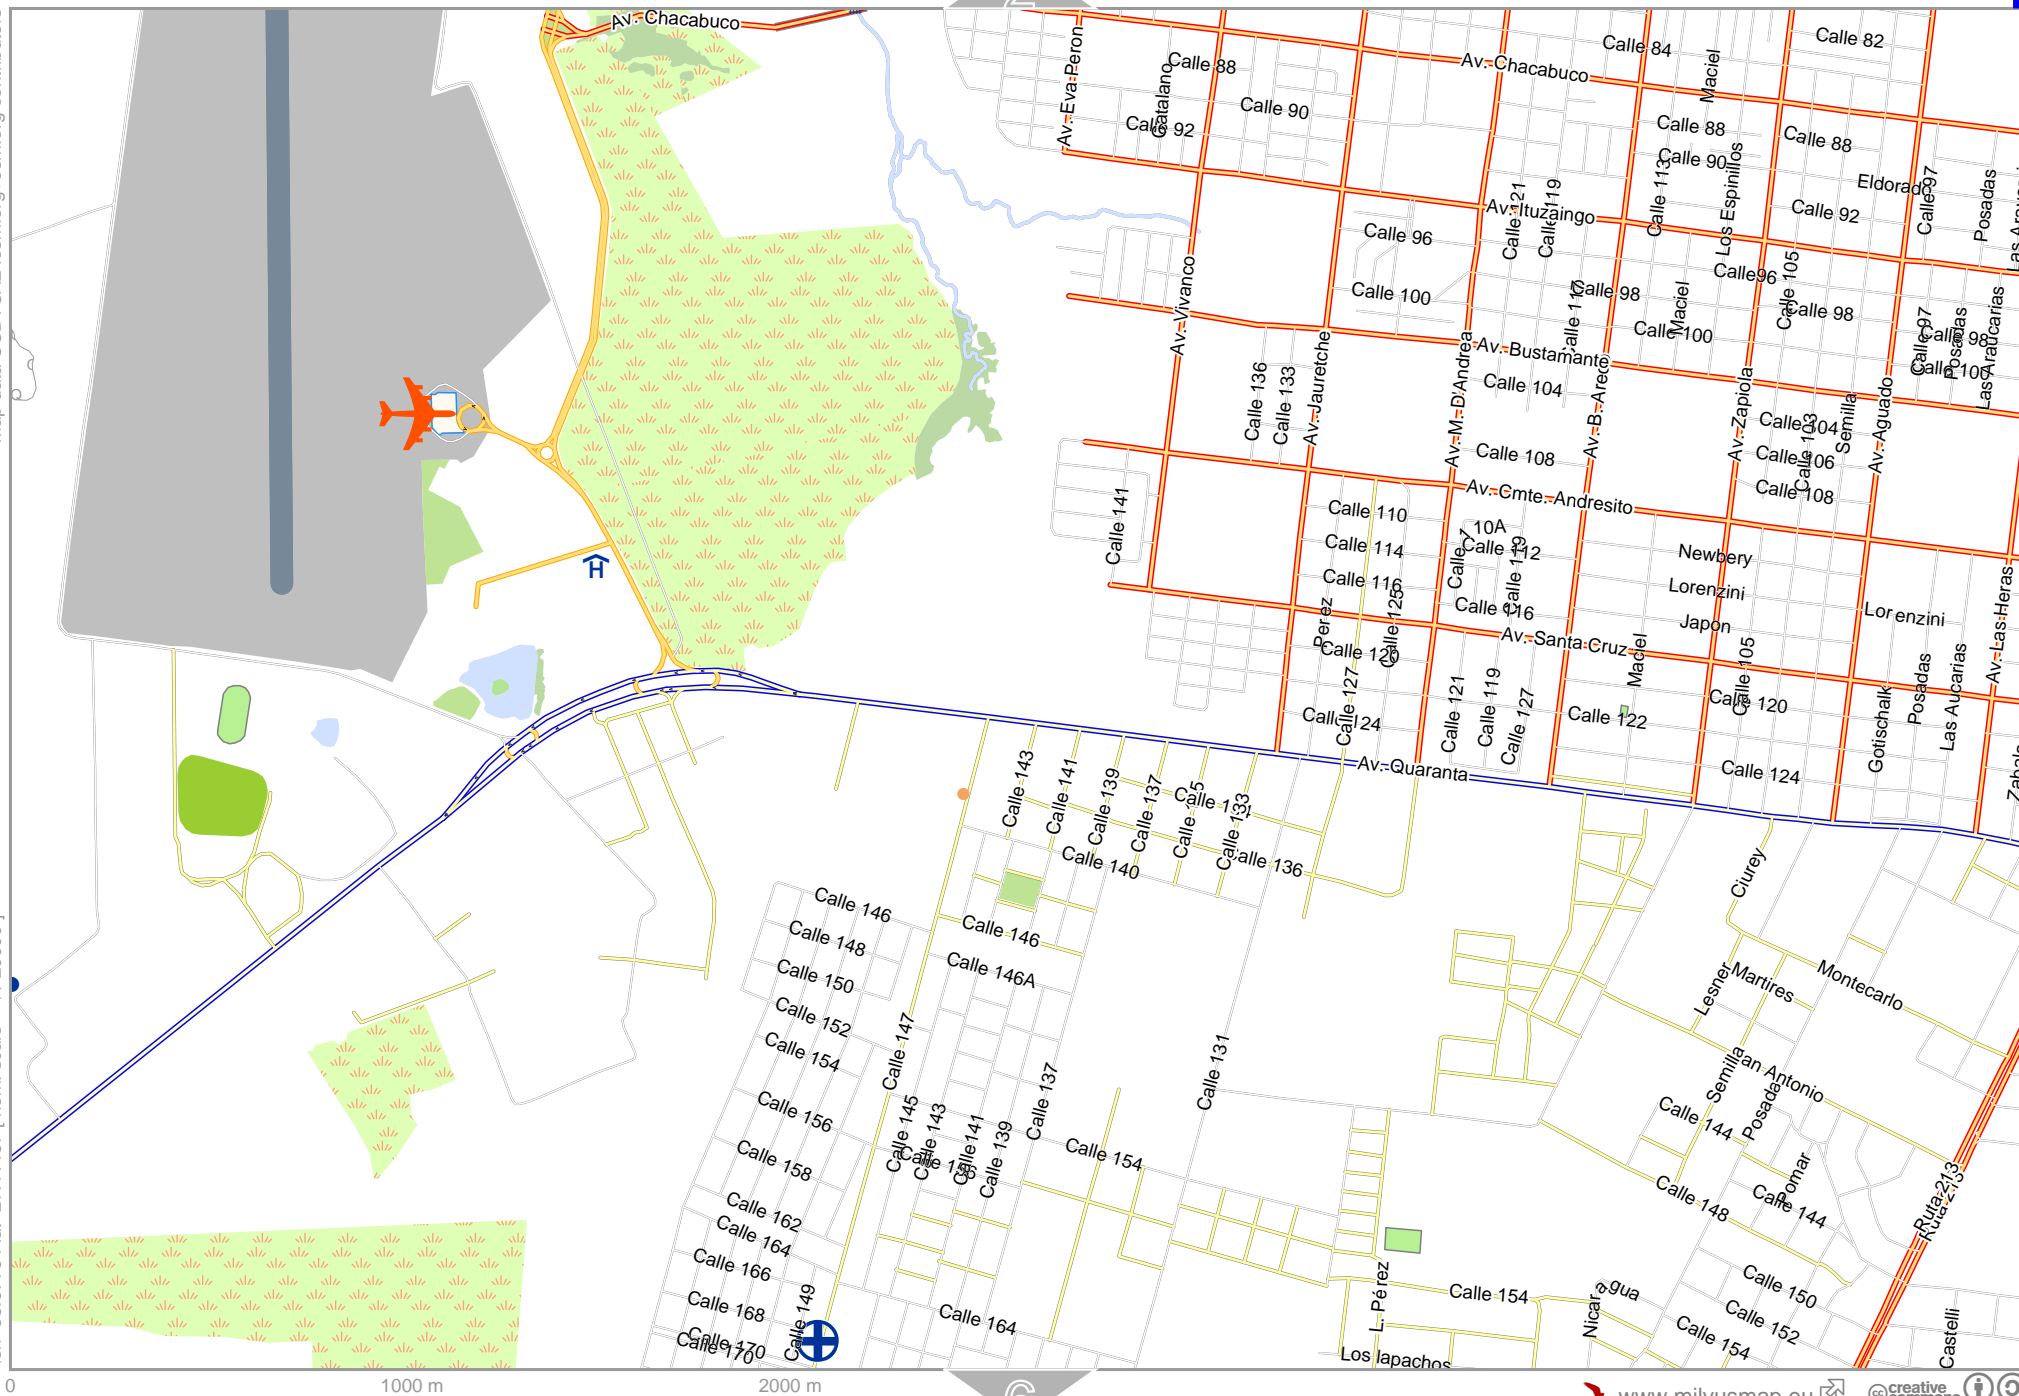

# Mapa posadas (sin IG)

lon -55.86965 lat -27.34960

Map data CCBYSA2 fosm.org+osm.org contributors

lon -55.97764 lat -27.44706  
[ nom. scale = 1 / 60000 ]

# Mapa posadas (sin IG)

Map data CCBYSA2 foscsm.org+osm.org contributors

lon -55.97764 lat -27.38208 [ nom. scale = 1 / 20000 ]

lon -55.92364 lat -27.34960

no. 20230911\_114956\_Mapa\_posadas\_sin\_IG\_-55.923\_-27.398\_397.pdf

# Mapa posadas (sin IG)

Map data CCBYSA2 fccsm.org+osm.org contributors

lon -55.97764 lat -27.41457 [ nom. scale = 1 / 20000 ]

lon -55.92364 lat -27.38208

lon -55.92364 lat -27.398397.pdf

# Mapa posadas (sin IG)

Map data CCBYSA2 foscsm.org+osm.org contributors

lon -55.97764 lat -27.44706 [ nom. scale = 1 / 20000 ]

lon -55.92364 lat -27.41457  
no. 20230911\_114956\_Mapa\_posadas\_sin\_IG\_-55.923\_-27.398\_397.pdf