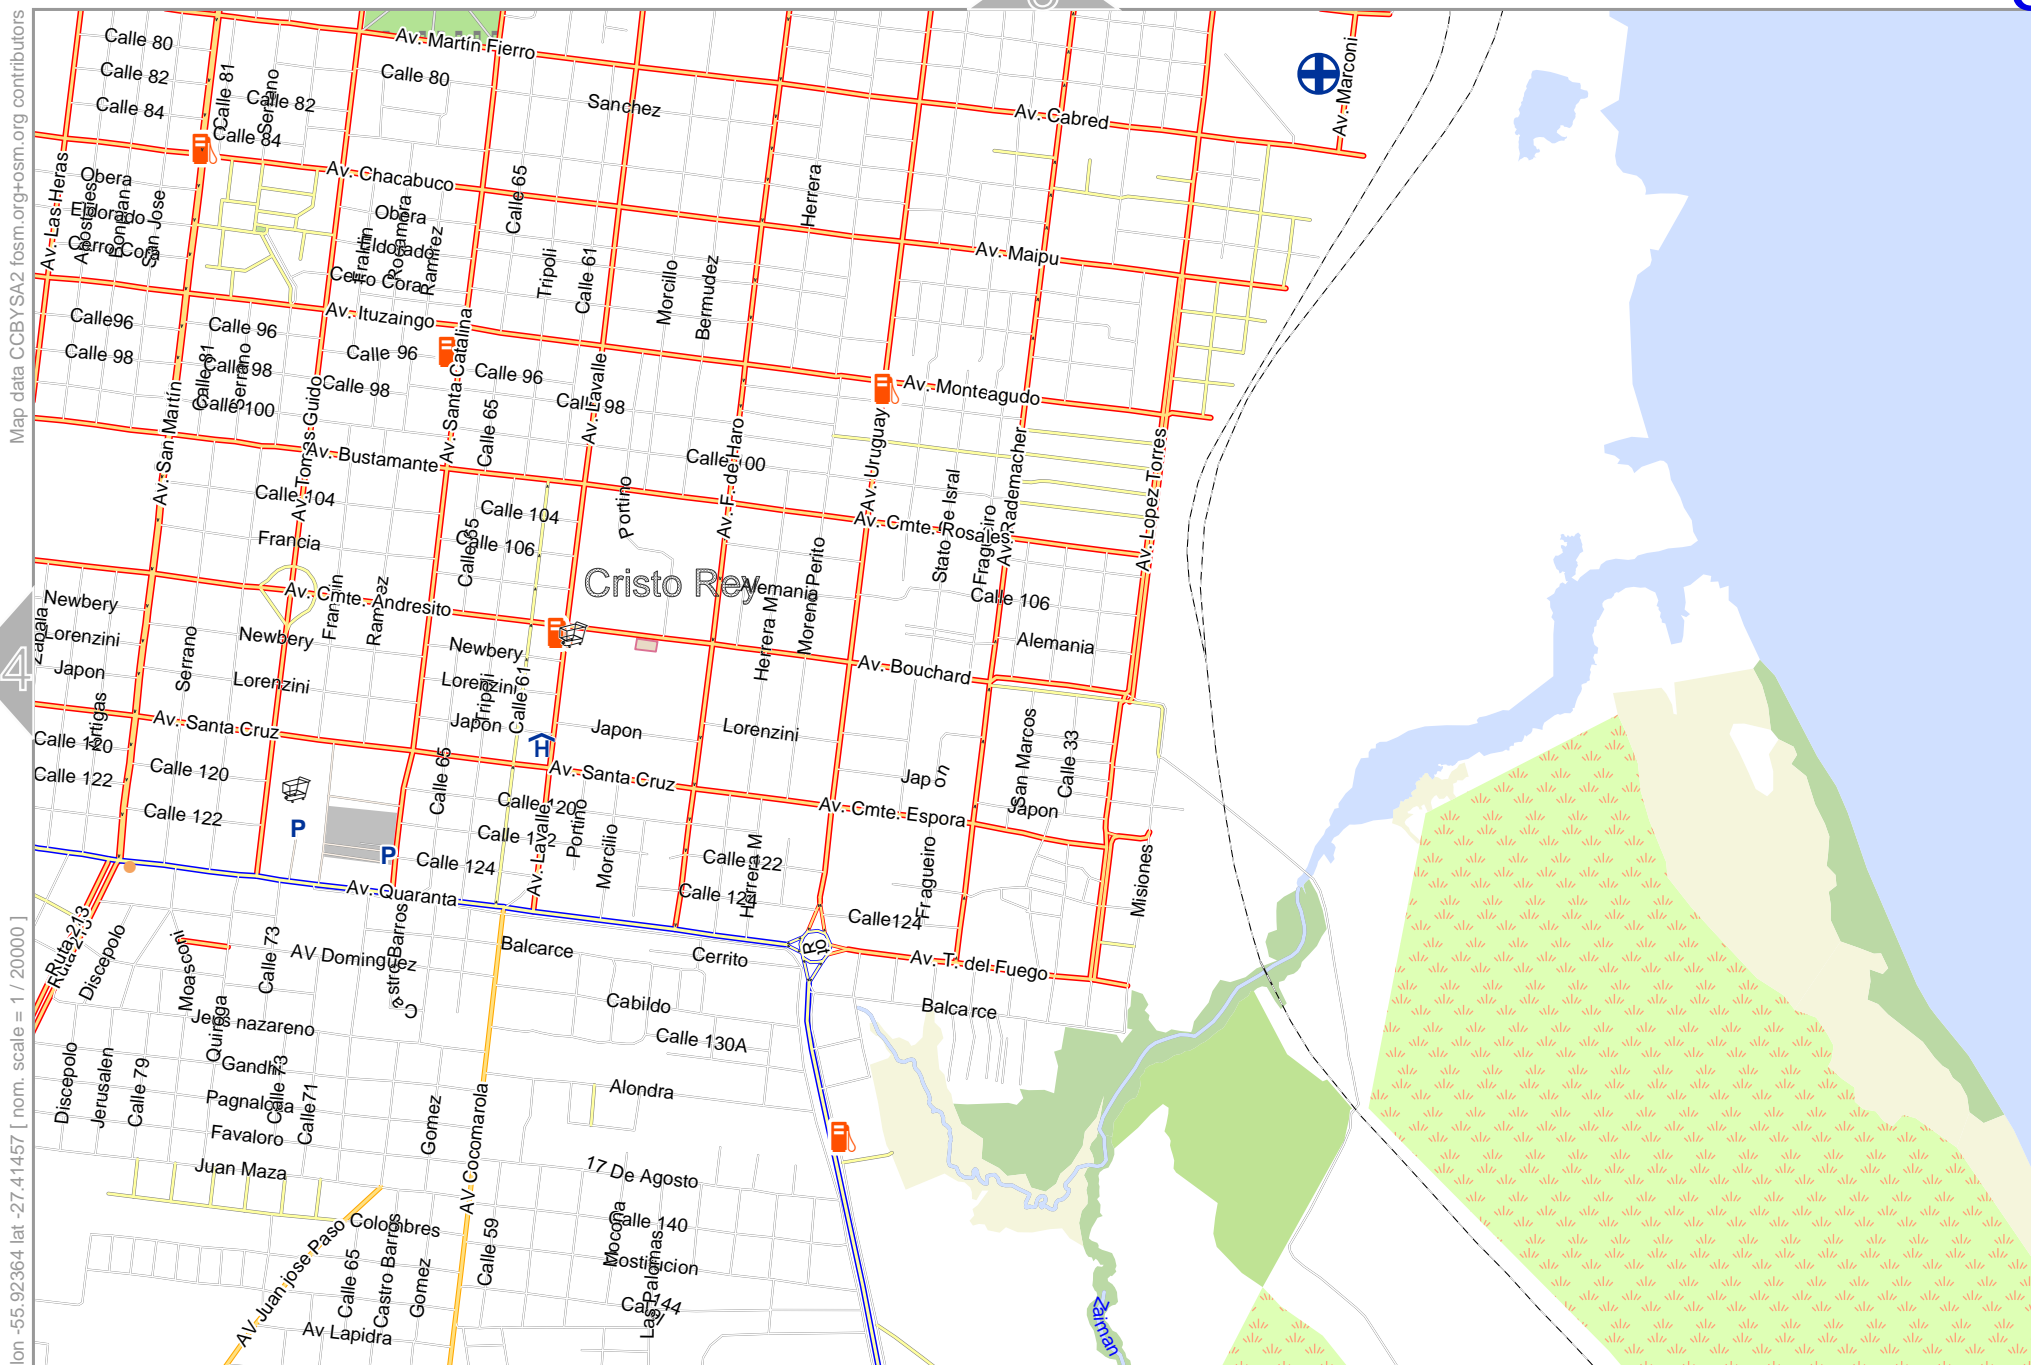

Mapa posadas (sin IG)

lon -55.86965 lat -27.34960

lon -55.97764 lat -27.44706
[nom. scale = 1 / 60000]

Mapa posadas (sin IG)

Map data CCBYSA2 foscsm.org+osm.org contributors

lon -55.97764 lat -27.38208 [nom. scale = 1 / 20000]

lon -55.92364 lat -27.34960

no. 20230911_114910. Mapa posadas_sin_IG_-55.923_-27.398_693.pdf

0 1000 m 2000 m

Mapa posadas (sin IG)

Map data CCBYSA2 fcsm.org+osm.org contributors

lon -55.92364 lat -27.41457 [nom. scale = 1 / 20000]

lon -55.86965 lat -27.38208

pdfmap_20230911_114910_Mapas_posadas_sin_IG_-55.923_-27.398_693.pdf

Mapa posadas (sin IG)

Map data CCBYSA2 fcsm.org+osm.org contributors

lon -55.92364 lat -27.44706 [nom. scale = 1 / 20000]

lon -55.86965 lat -27.41457

pdfmap: 20230911_114910_Mapa_posadas_sin_IG_-55.923_-27.398_693.pdf

0 100 m 1000 m 2000 m