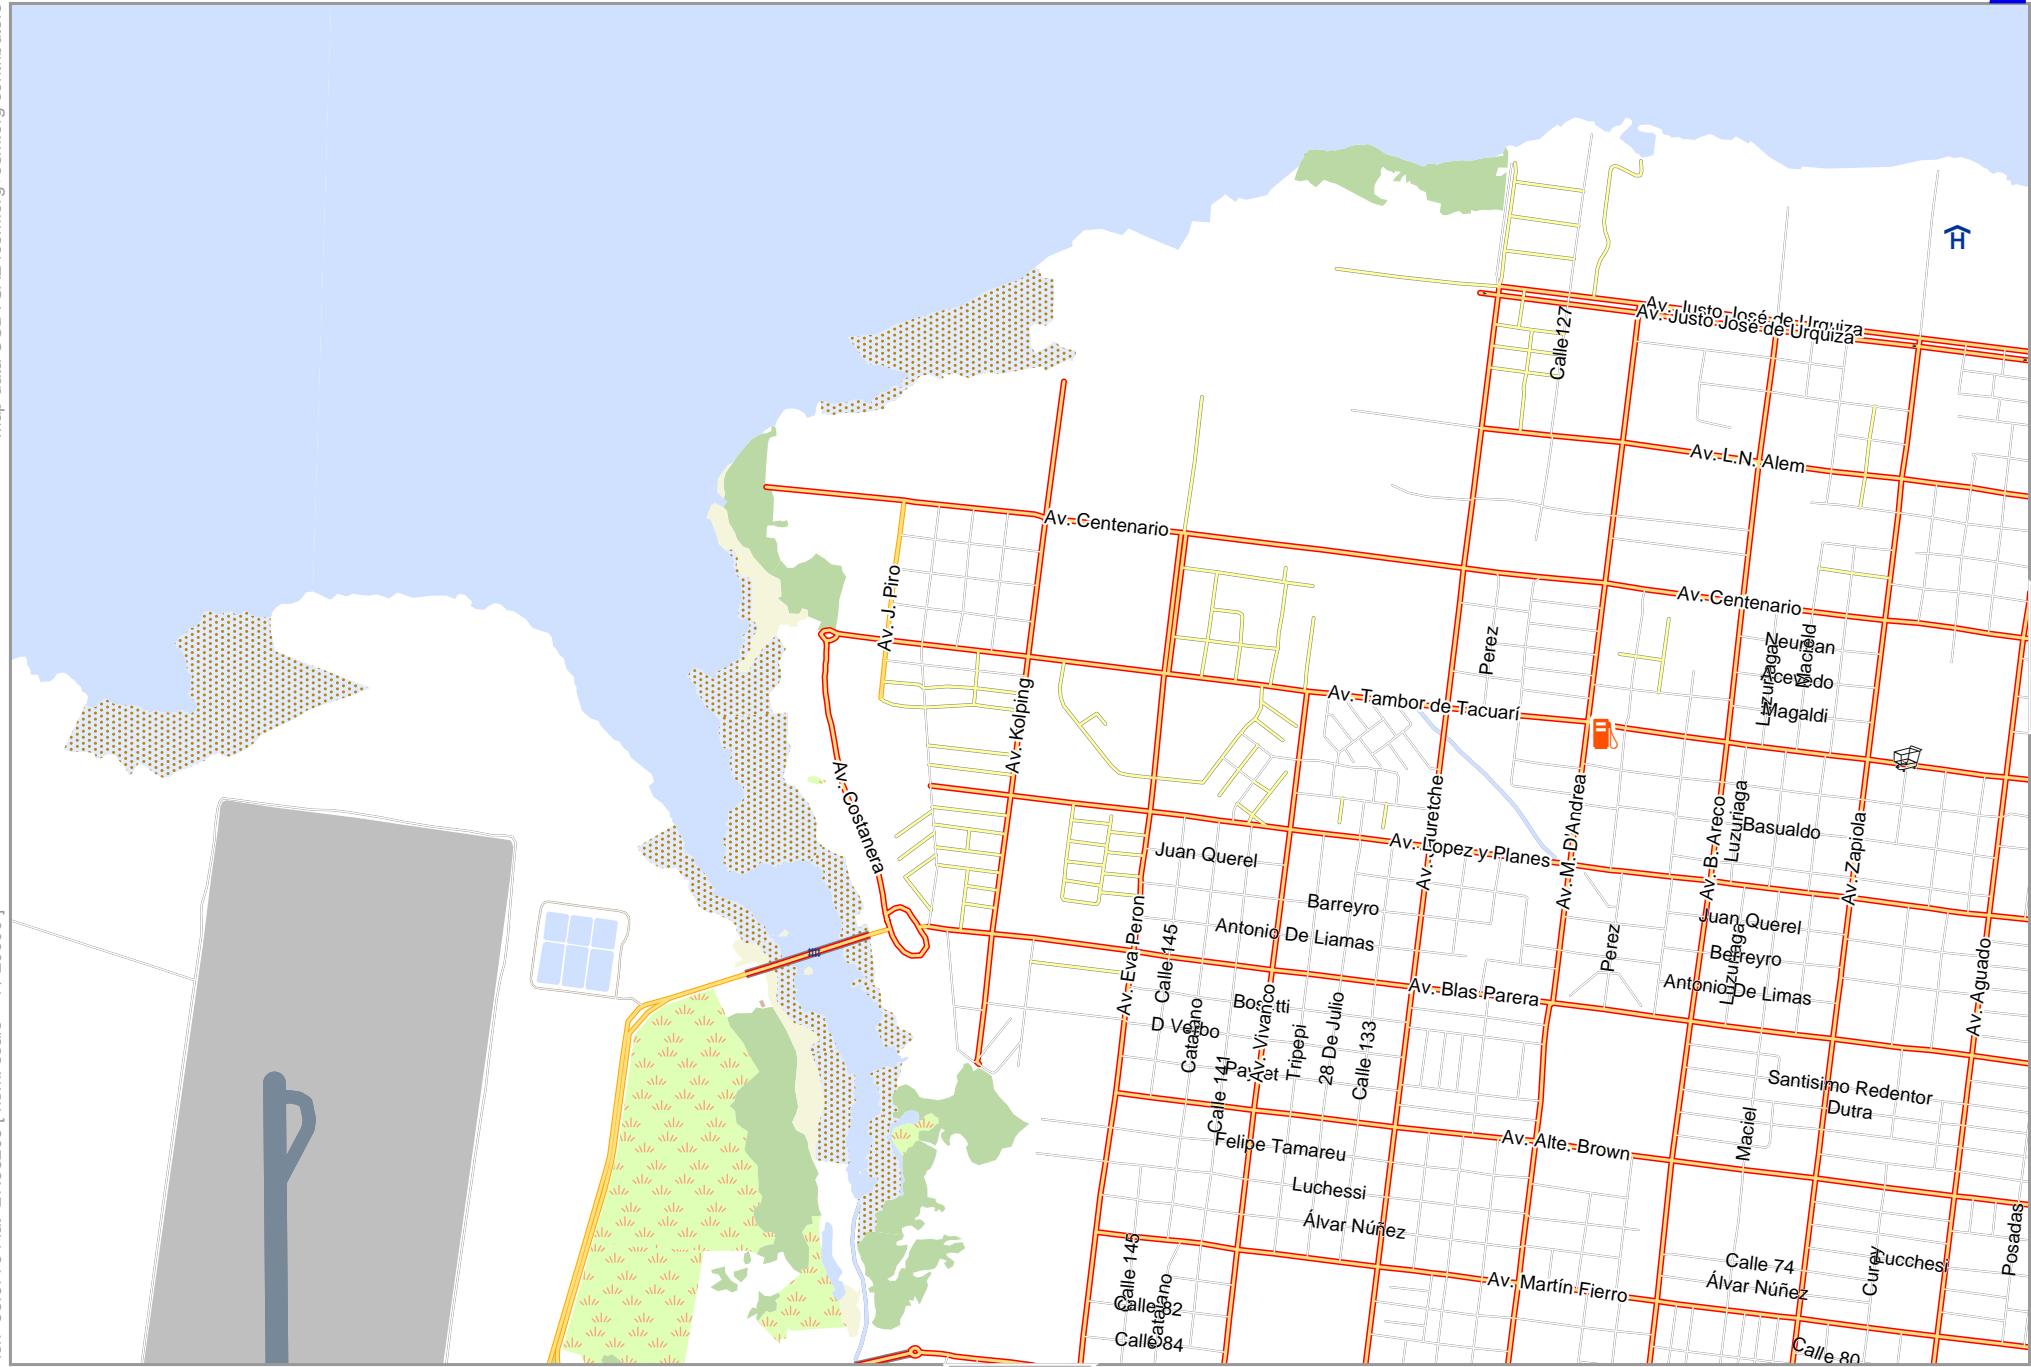

Mapa posadas (sin IG)

lon -55.86965 lat -27.34960

lon -55.97764 lat -27.44706
[nom. scale = 1 / 60000]

Mapa posadas (sin IG)

Map data CCBYSA2 foscsm.org+osm.org contributors

lon -55.97764 lat -27.38208 [nom. scale = 1 / 20000]

lon -55.92364 lat -27.34960

no. 20230911_114910. Mapa posadas_sin_IG_-55.923_-27.398_693.pdf

0 1000 m 2000 m

Mapa posadas (sin IG)

Map data CCBYSA2 fcsm.org+osm.org contributors

lon -55.92364 lat -27.41457 [nom. scale = 1 / 20000]

lon -55.86965 lat -27.38208

pdfmap_20230911_114910_Mapas_posadas_sin_IG_-55.923_-27.398_693.pdf

Mapa posadas (sin IG)

Map data CCBYSA2 fcsm.org+osm.org contributors

lon -55.92364 lat -27.44706 [nom. scale = 1 / 20000]

lon -55.86965 lat -27.41457

pdfmap: 20230911_114910_Mapa_posadas_sin_IG_-55.923_-27.398_693.pdf

0 100 m 1000 m 2000 m