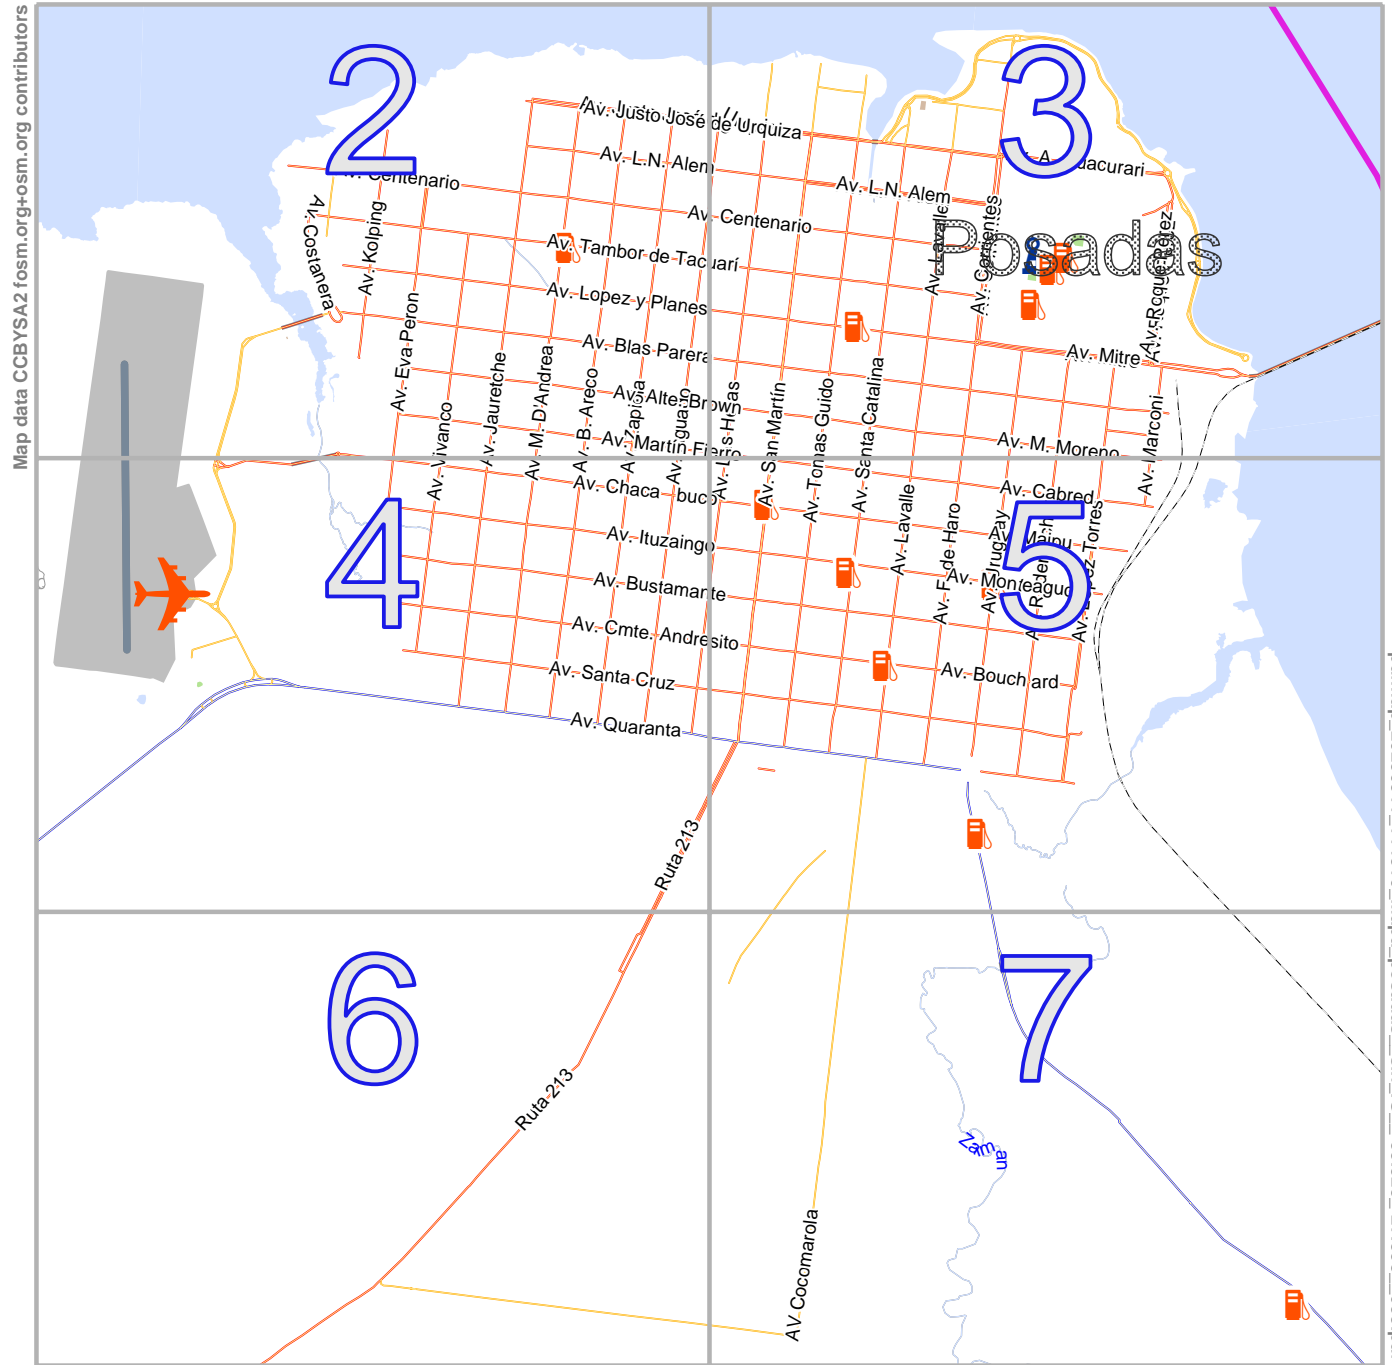

Mapa posadas (sin IG)

lon -55.86965 lat -27.34960

lon -55.97764 lat -27.44706
[nom. scale = 1 / 60000]

Mapa posadas (sin IG)

Map data CCBYSA2 foscsm.org+osm.org contributors

lon -55.97764 lat -27.38208 [nom. scale = 1 / 20000]

lon -55.92364 lat -27.34960

no. 20230911_114910. Mapa posadas_sin_IG_-55.923_-27.398_693.pdf

0 1000 m 2000 m

Mapa posadas (sin IG)

Map data CCBYSA2 fcsm.org+osm.org contributors

lon -55.92364 lat -27.41457 [nom. scale = 1 / 20000]

lon -55.86965 lat -27.38208

pdfmap_20230911_114910_Mapas_posadas_sin_IG_-55.923_-27.398_693.pdf

Mapa posadas (sin IG)

Map data CCBYSA2 fcsm.org+osm.org contributors

lon -55.92364 lat -27.44706 [nom. scale = 1 / 20000]

lon -55.86965 lat -27.41457

pdfmap: 20230911_114910_Mapa_posadas_sin_IG_-55.923_-27.398_693.pdf

0 100 m 1000 m 2000 m