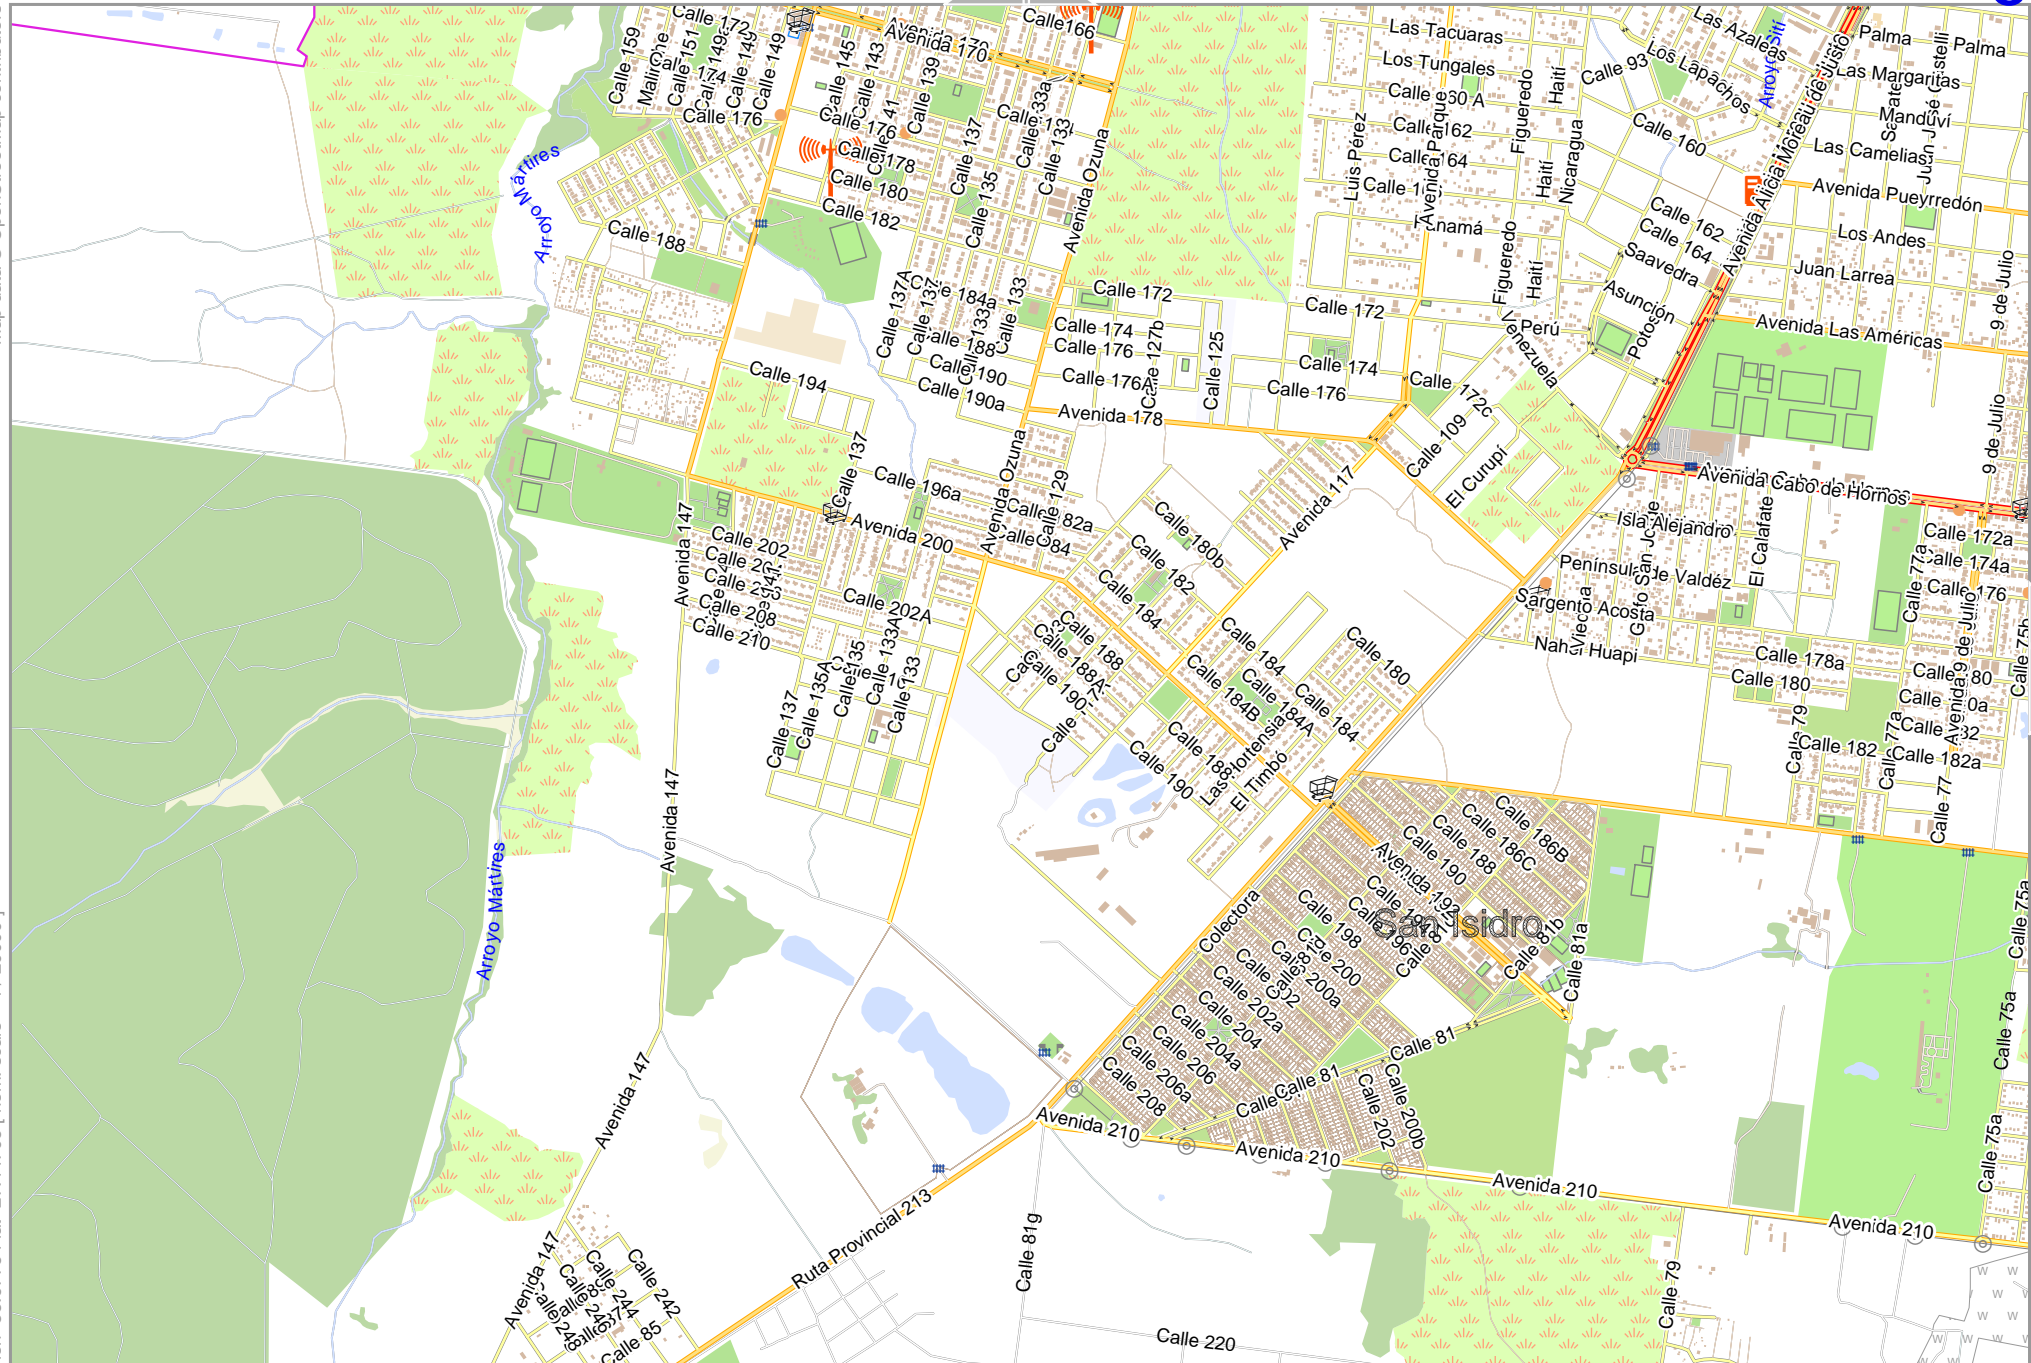

# Mapa posadas (sin IG)

Map data © OpenStreetMap contributors

lon -55.92364 lat -27.41457 [ nom. scale = 1 / 20000 ]

lon -55.86965 lat -27.38208

pdfmap\_20230911\_113948\_Mapas\_posadas\_sin\_IG\_-55.923\_-27.398\_132.pdf

# Mapa posadas (sin IG)

Map data © OpenStreetMap contributors

lon -55.97764 lat -27.44706 [ nom. scale = 1 / 20000 ]

0 100 m 1000 m 2000 m

lon -55.92364 lat -27.41457

lon -20230911 1 113948, Mapa posadas - sin IG -55.923 -27.398 132.pdf

# Mapa posadas (sin IG)

Map data © OpenStreetMap contributors

lon -55.92364 lat -27.44706 [ nom. scale = 1 / 20000 ]

lon -55.86965 lat -27.41457

pdfmap\_20230911\_113948\_Mapas\_posadas\_sin\_IG\_-55.923\_-27.398\_132.pdf