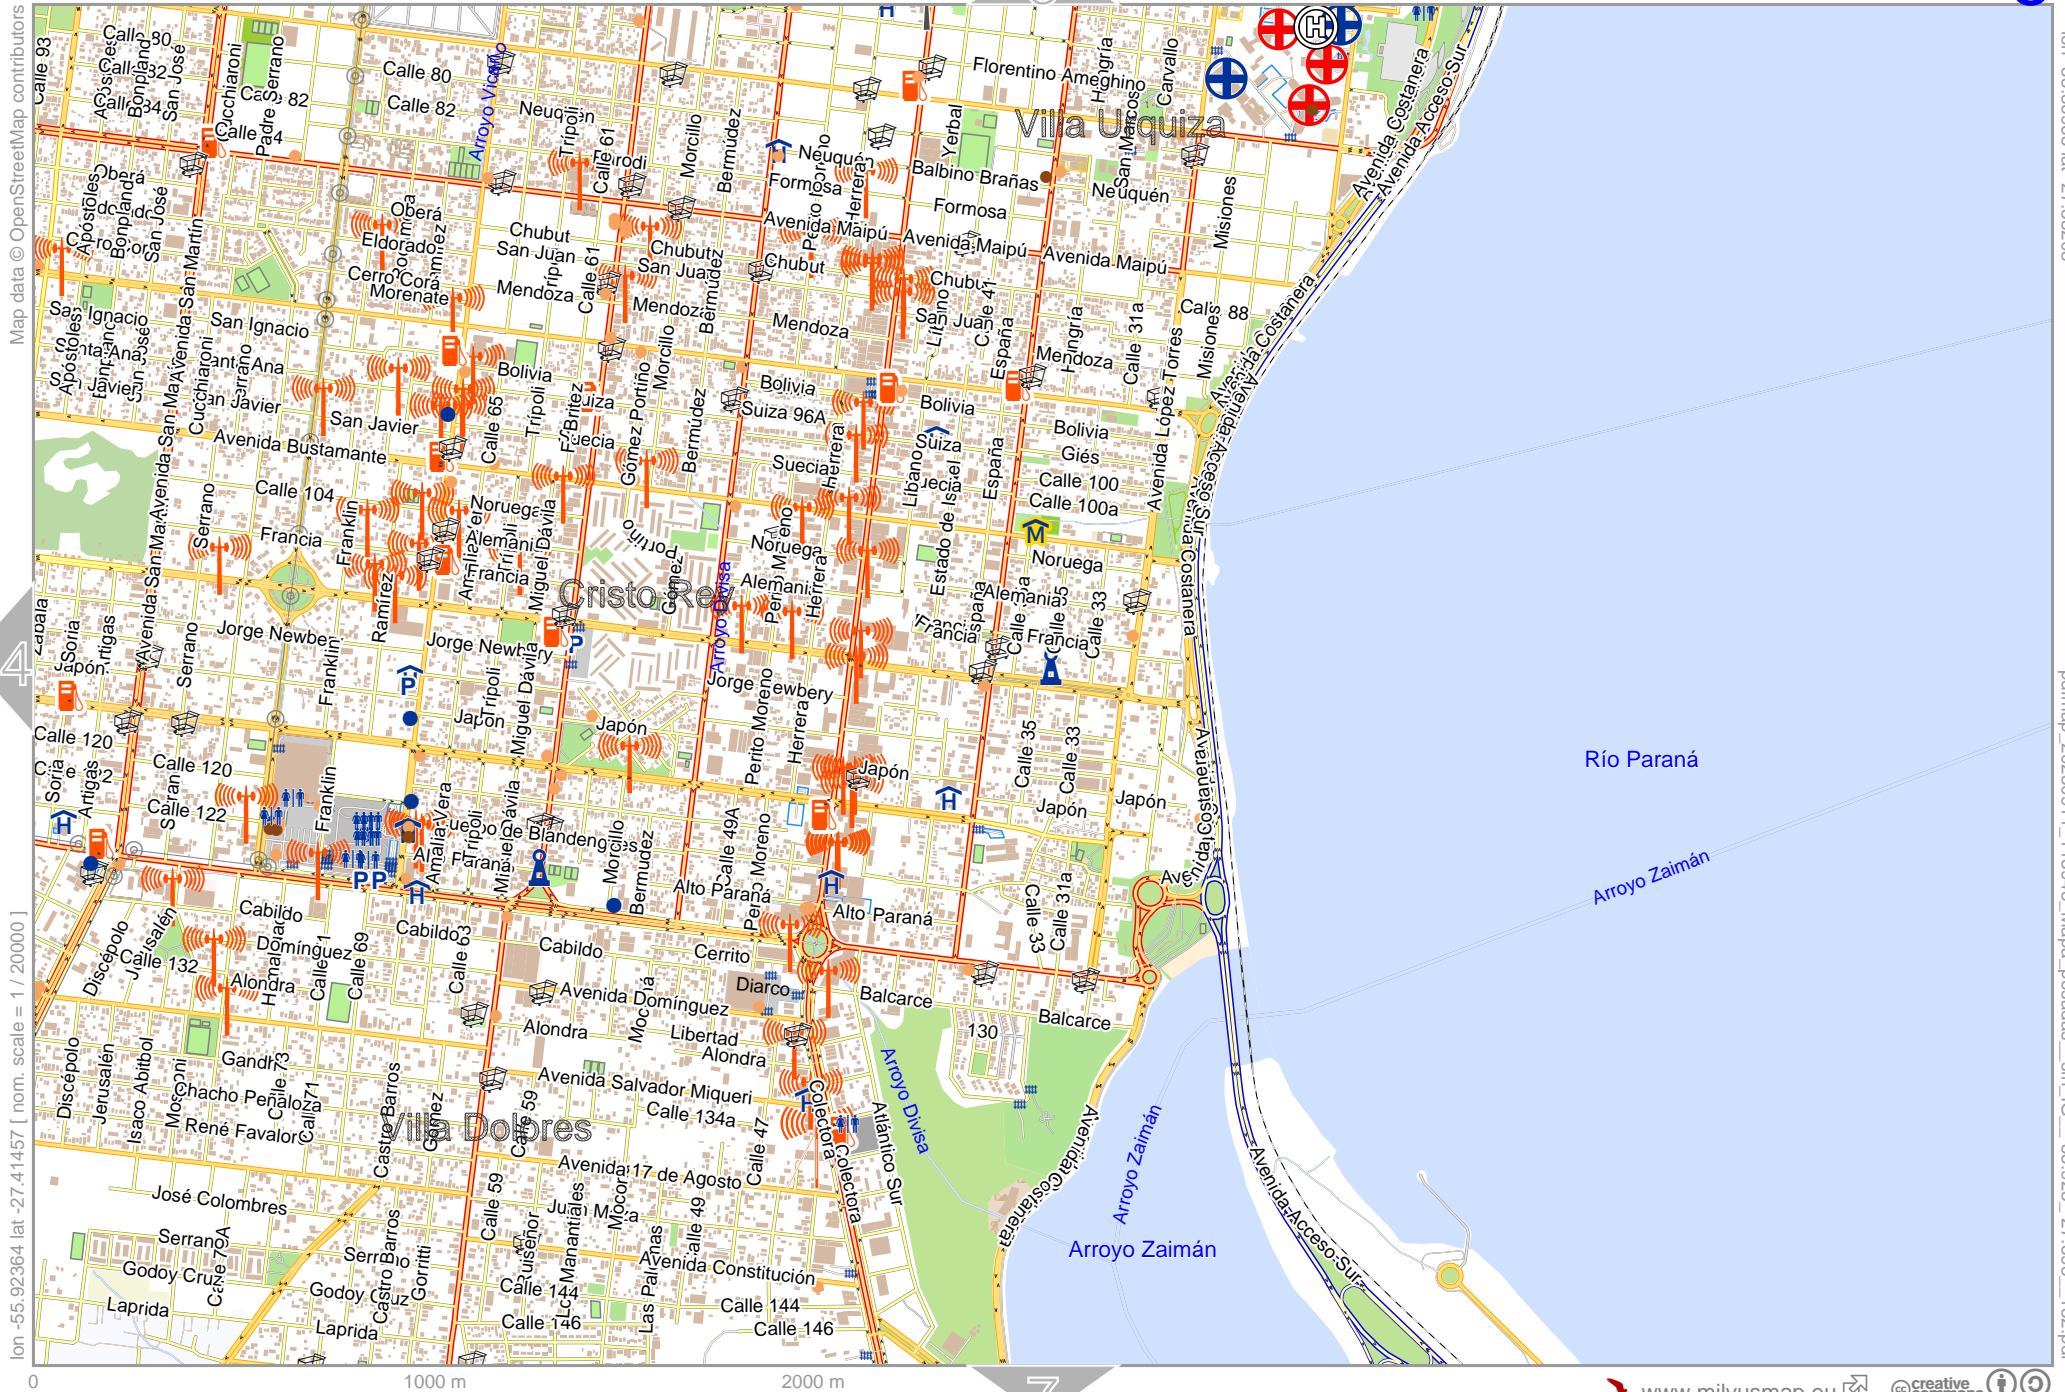

# Mapa posadas (sin IG)

Map data © OpenStreetMap contributors  
Arroyo Santa Maria

lon -55.92364 lat -27.38208 [ nom. scale = 1 / 20000 ]

lon -55.86965 lat -27.34960

pdfmap\_20230911\_113948\_Mapas\_posadas\_sin\_IG\_-55.923\_-27.398\_132.pdf

# Mapa posadas (sin IG)

Map data © OpenStreetMap contributors

lon -55.97764 lat -27.41457 [ nom. scale = 1 / 20000 ]

lon -55.92364 lat -27.38208

o: 20230911 1 113948. Mapa posadas sin IG -55.923 -27.398 132.pdf

# Mapa posadas (sin IG)

Map data © OpenStreetMap contributors

lon -55.92364 lat -27.41457 [ nom. scale = 1 / 20000 ]

lon -55.86965 lat -27.38208

pdfmap\_20230911\_113948\_Mapas\_posadas\_sin\_IG\_-55.923\_-27.398\_132.pdf

# Mapa posadas (sin IG)

Map data © OpenStreetMap contributors

lon -55.92364 lat -27.44706 [ nom. scale = 1 / 20000 ]

lon -55.86965 lat -27.41457

pdfmap\_20230911\_113948\_Mapas\_posadas\_sin\_IG\_-55.923\_-27.398\_132.pdf