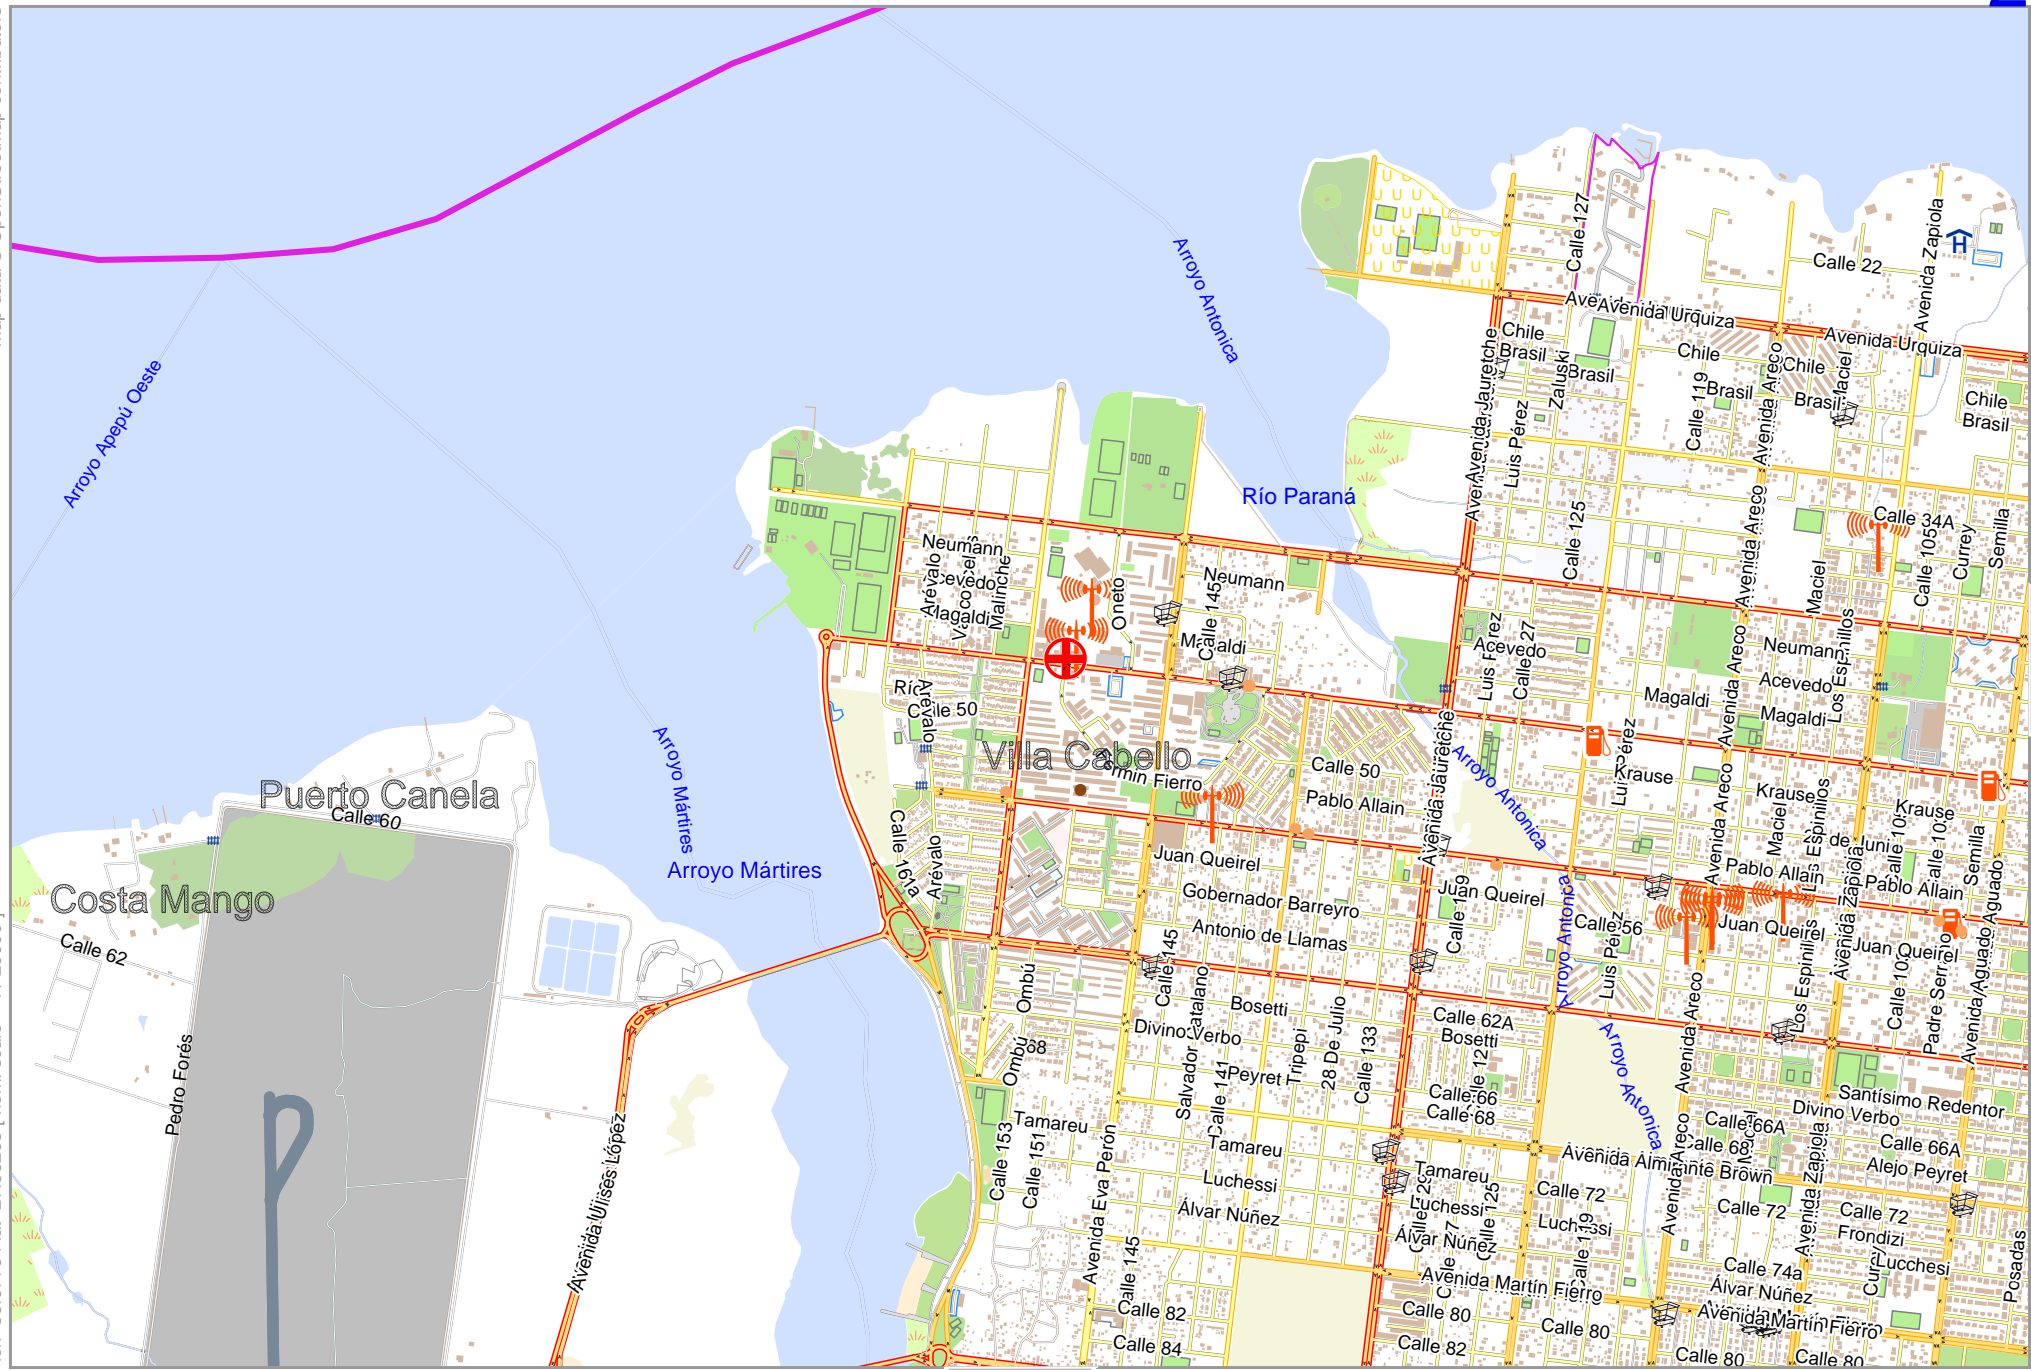

# Mapa posadas (sin IG)

lon -55.86965 lat -27.34960

Map data © OpenStreetMap contributors

lon -55.97764 lat -27.44706  
[ nom. scale = 1 / 60000 ]

# Mapa posadas (sin IG)

Map data © OpenStreetMap contributors

lon -55.97764 lat -27.38208 [ nom. scale = 1 / 20000 ]

lon -55.92364 lat -27.34960

lon -55.92364 lat -27.34960

0 1000 m 2000 m

# Mapa posadas (sin IG)

Map data © OpenStreetMap contributors  
Arroyo Santa Maria

lon -55.92364 lat -27.38208 [ nom. scale = 1 / 20000 ]

lon -55.86965 lat -27.34960

pdfmap\_20230911\_113948\_Mapas\_posadas\_sin\_IG\_-55.923\_-27.398\_132.pdf

# Mapa posadas (sin IG)

Map data © OpenStreetMap contributors

lon -55.92364 lat -27.44706 [ nom. scale = 1 / 20000 ]

lon -55.86965 lat -27.41457

pdfmap\_20230911\_113948\_Mapas\_posadas\_sin\_IG\_-55.923\_-27.398\_132.pdf