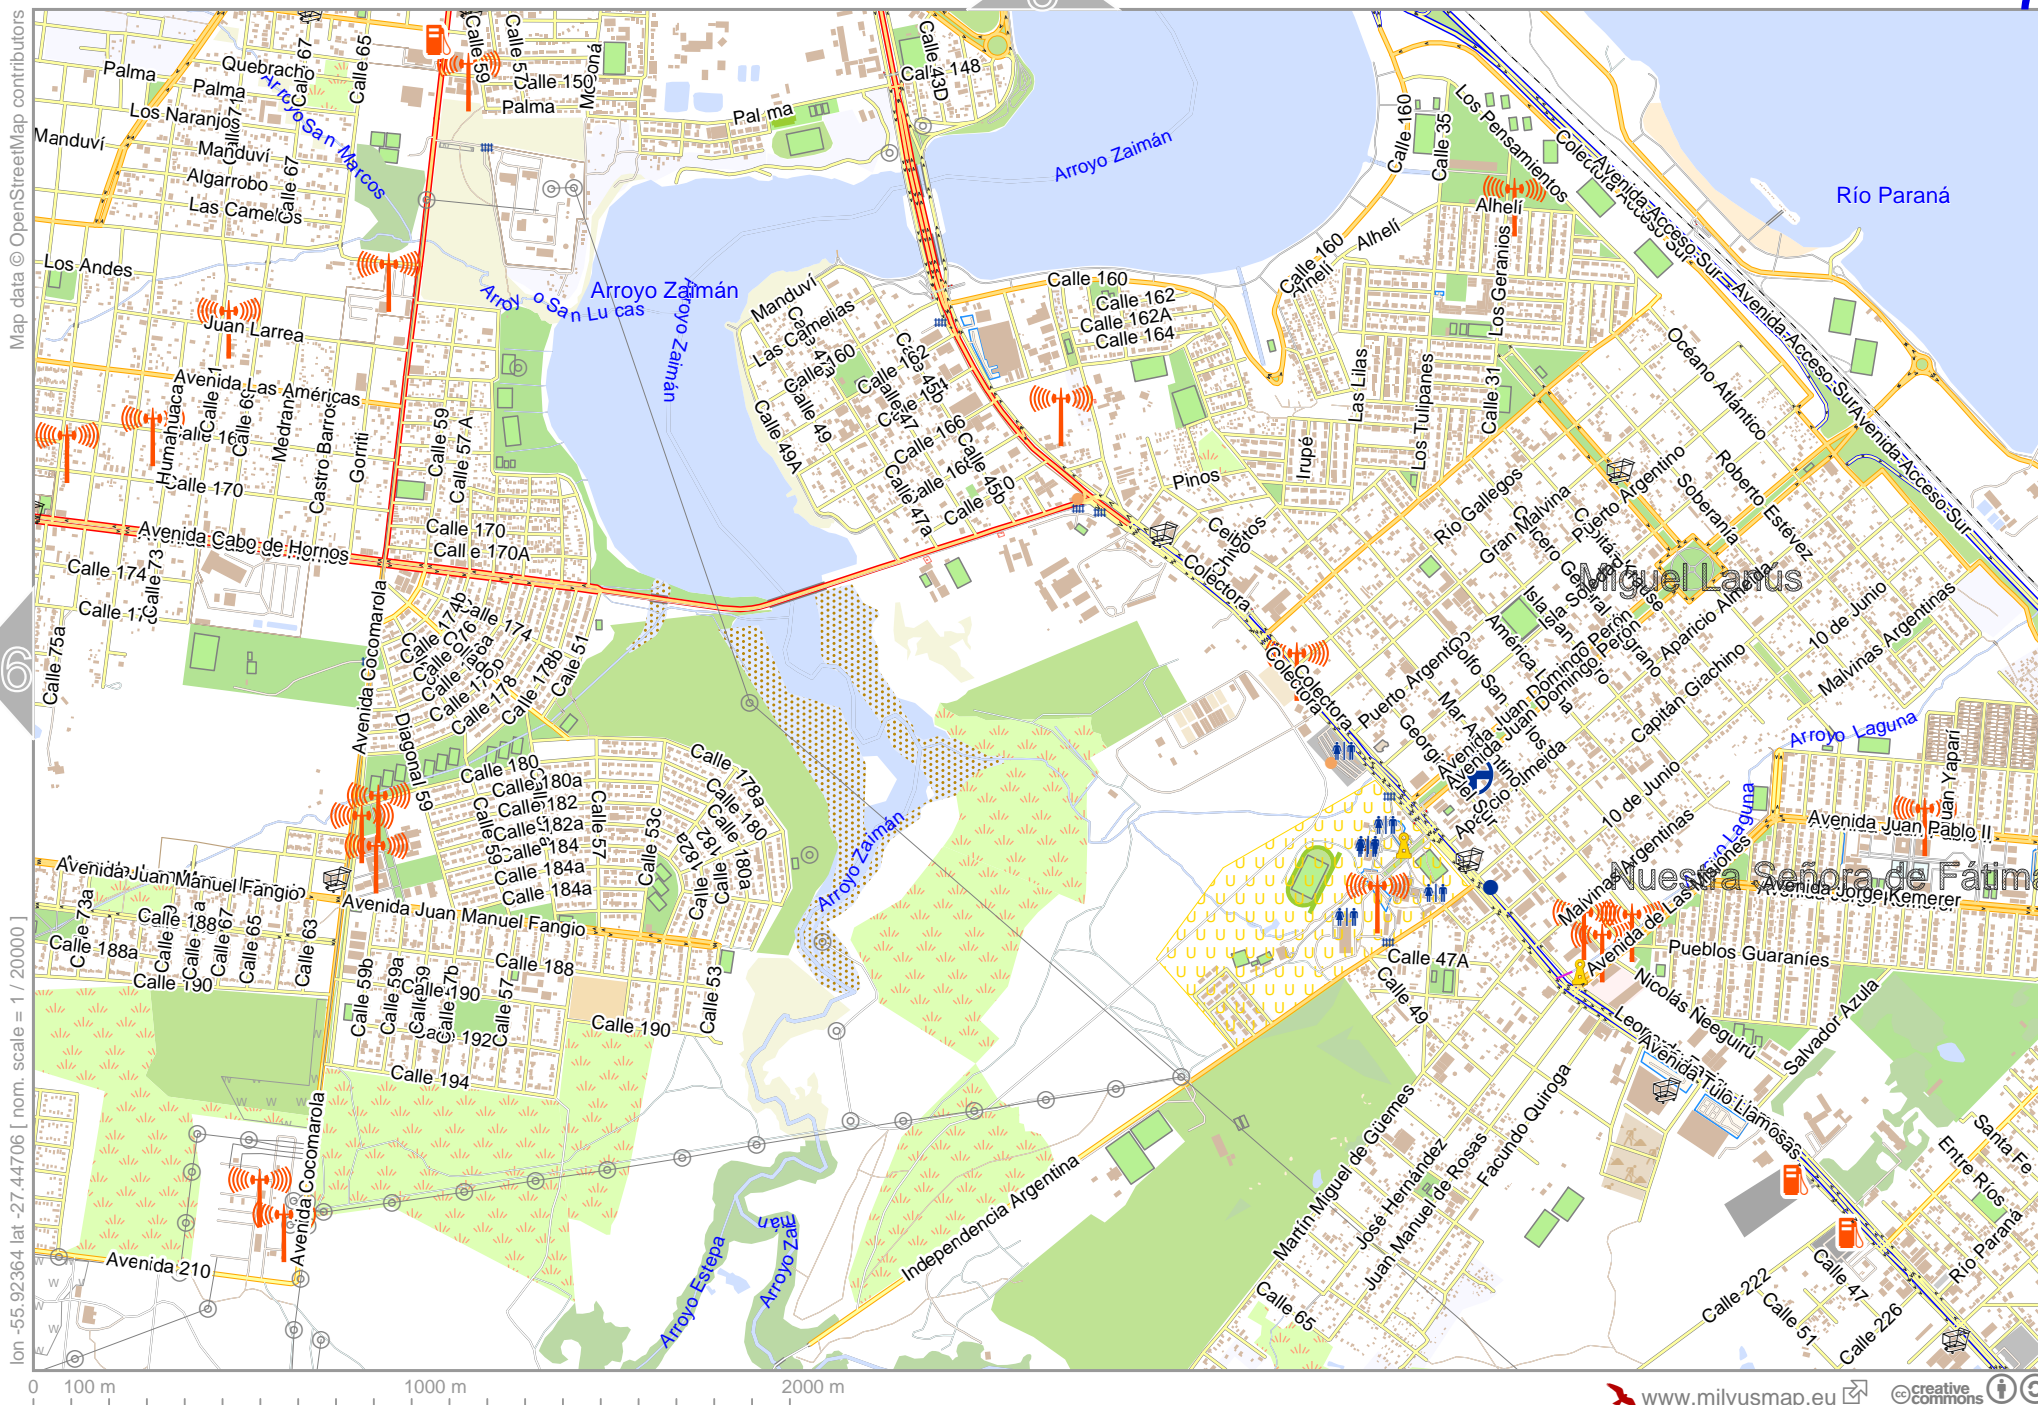

# Mapa posadas (sin IG)

Map data © OpenStreetMap contributors

lon -55.92364 lat -27.41457 [ nom. scale = 1 / 20000 ]

lon -55.86965 lat -27.38208

pdfmap\_20230911\_113948\_Mapas\_posadas\_sin\_IG\_-55.923\_-27.398\_132.pdf

# Mapa posadas (sin IG)

Map data © OpenStreetMap contributors

lon -55.97764 lat -27.44706 [ nom. scale = 1 / 20000 ]

0 100 m 1000 m 2000 m

lon -55.92364 lat -27.41457

lon -20230911 1 113948, Mapa posadas - sin IG -55.923 -27.398 132.pdf

# Mapa posadas (sin IG)

Map data © OpenStreetMap contributors

lon -55.92364 lat -27.44706 [ nom. scale = 1 / 20000 ]

lon -55.86965 lat -27.41457

pdfmap\_20230911\_113948\_Mapas\_posadas\_sin\_IG\_-55.923\_-27.398\_132.pdf