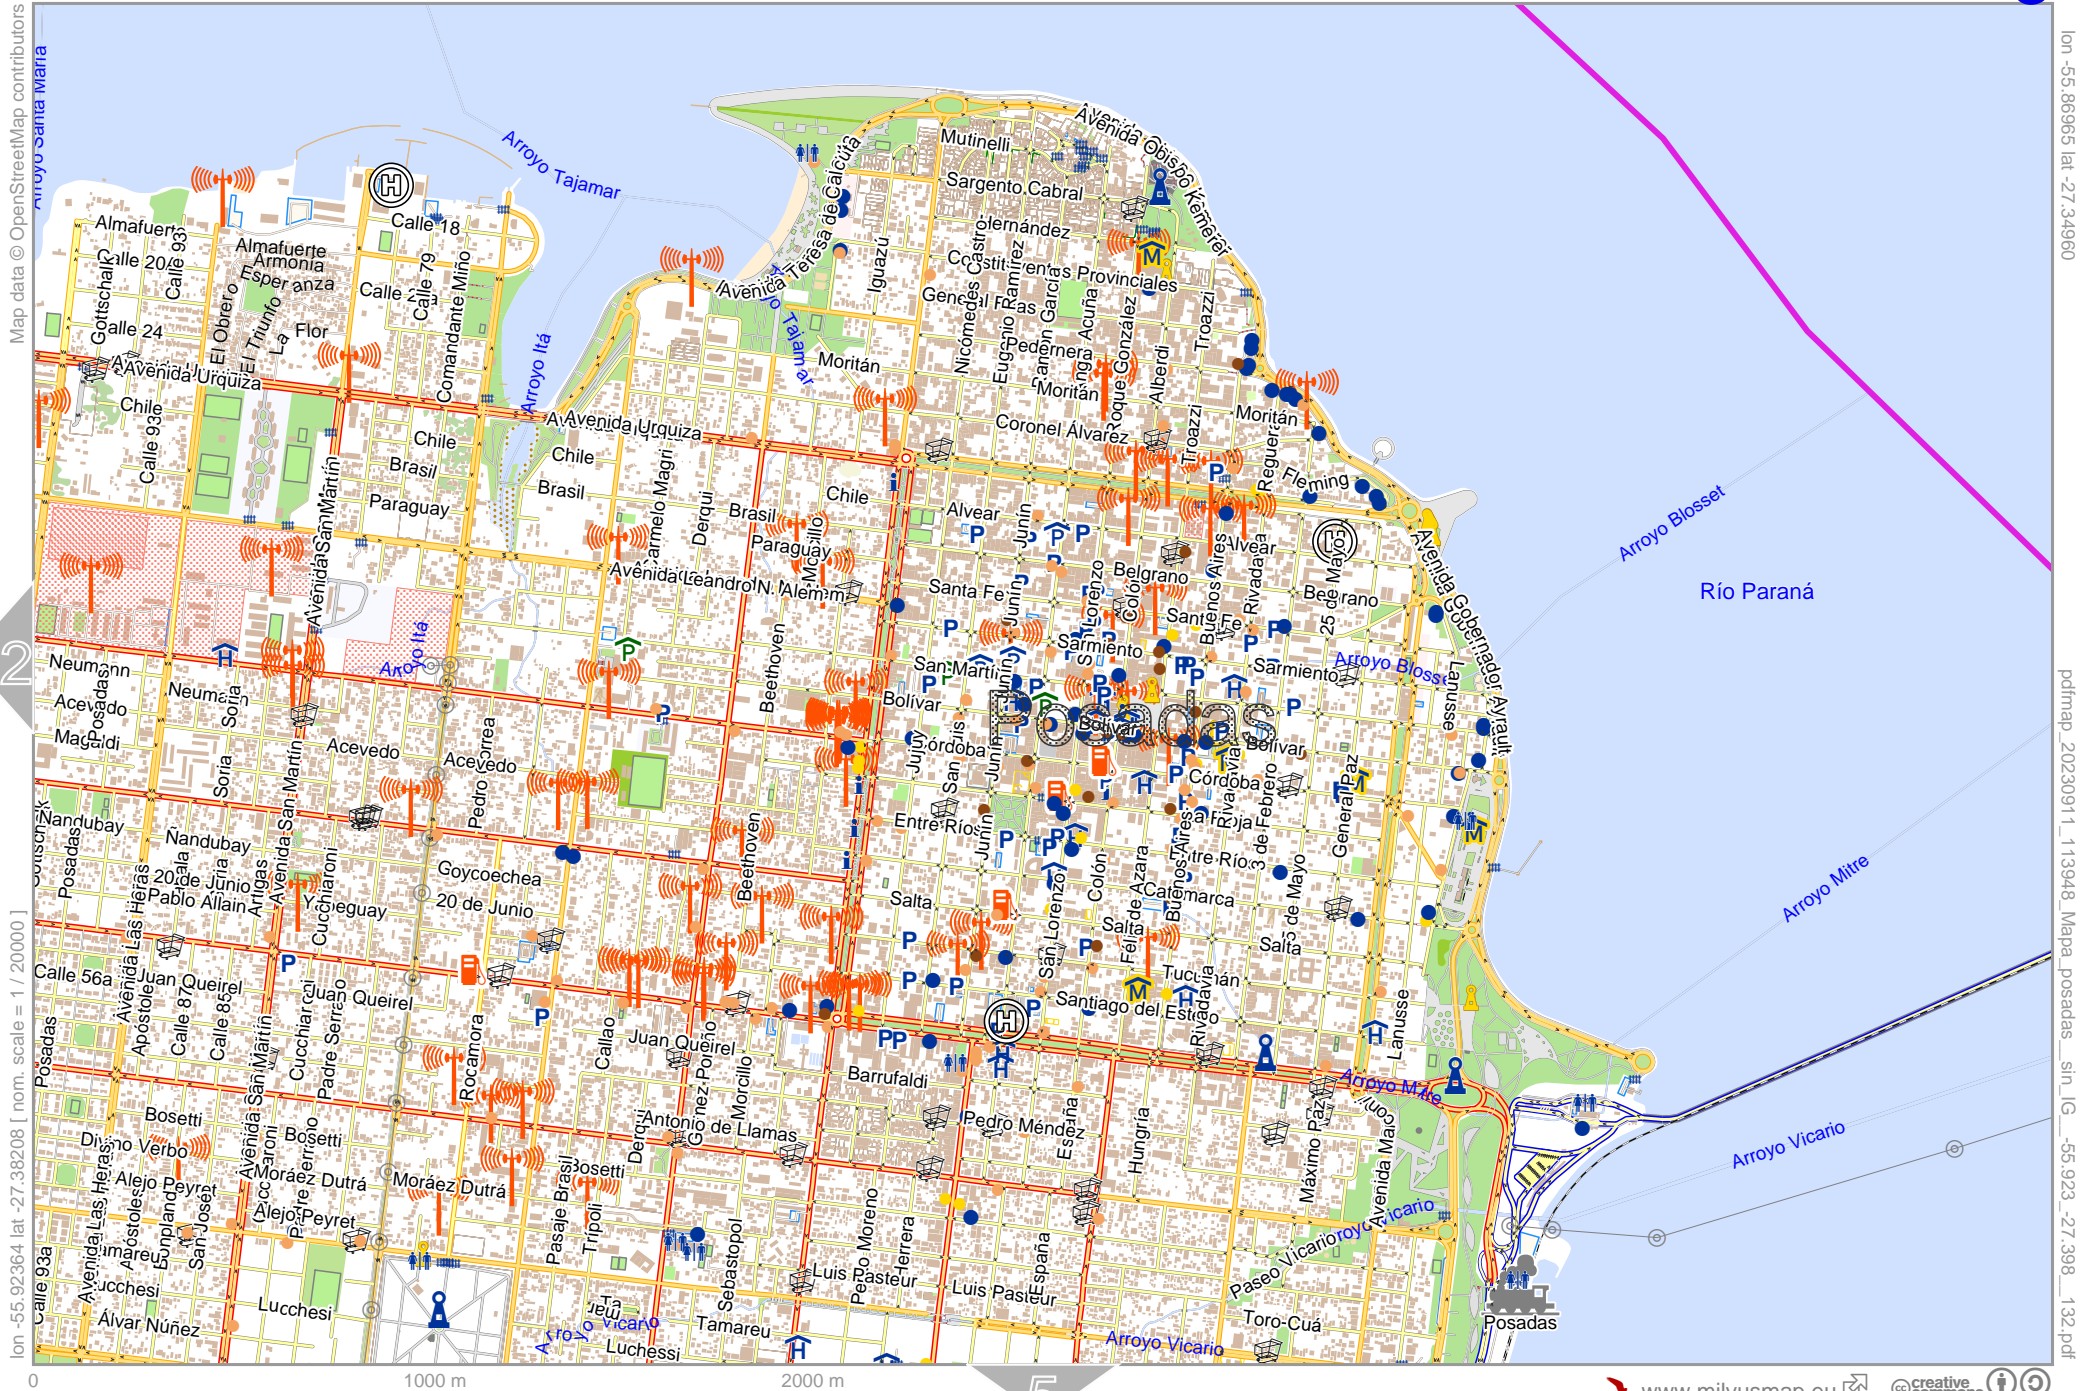

# Mapa posadas (sin IG)

lon -55.86965 lat -27.34960

Map data © OpenStreetMap contributors

lon -55.97764 lat -27.44706  
[ nom. scale = 1 / 60000 ]

# Mapa posadas (sin IG)

Map data © OpenStreetMap contributors

lon -55.97764 lat -27.38208 [ nom. scale = 1 / 20000 ]

lon -55.92364 lat -27.34960

lon -55.92364 lat -27.34960

0 1000 m 2000 m

# Mapa posadas (sin IG)

Map data © OpenStreetMap contributors  
Arroyo Santa Maria

lon -55.92364 lat -27.38208 [ nom. scale = 1 / 20000 ]

lon -55.86965 lat -27.34960

pdfmap\_20230911\_113948\_Mapas\_posadas\_sin\_IG\_-55.923\_-27.398\_132.pdf

# Mapa posadas (sin IG)

Map data © OpenStreetMap contributors

lon -55.97764 lat -27.41457 [ nom. scale = 1 / 20000 ]

lon -55.92364 lat -27.38208

o: 20230911 1 113948. Mapa posadas sin IG -55.923 -27.398 132.pdf