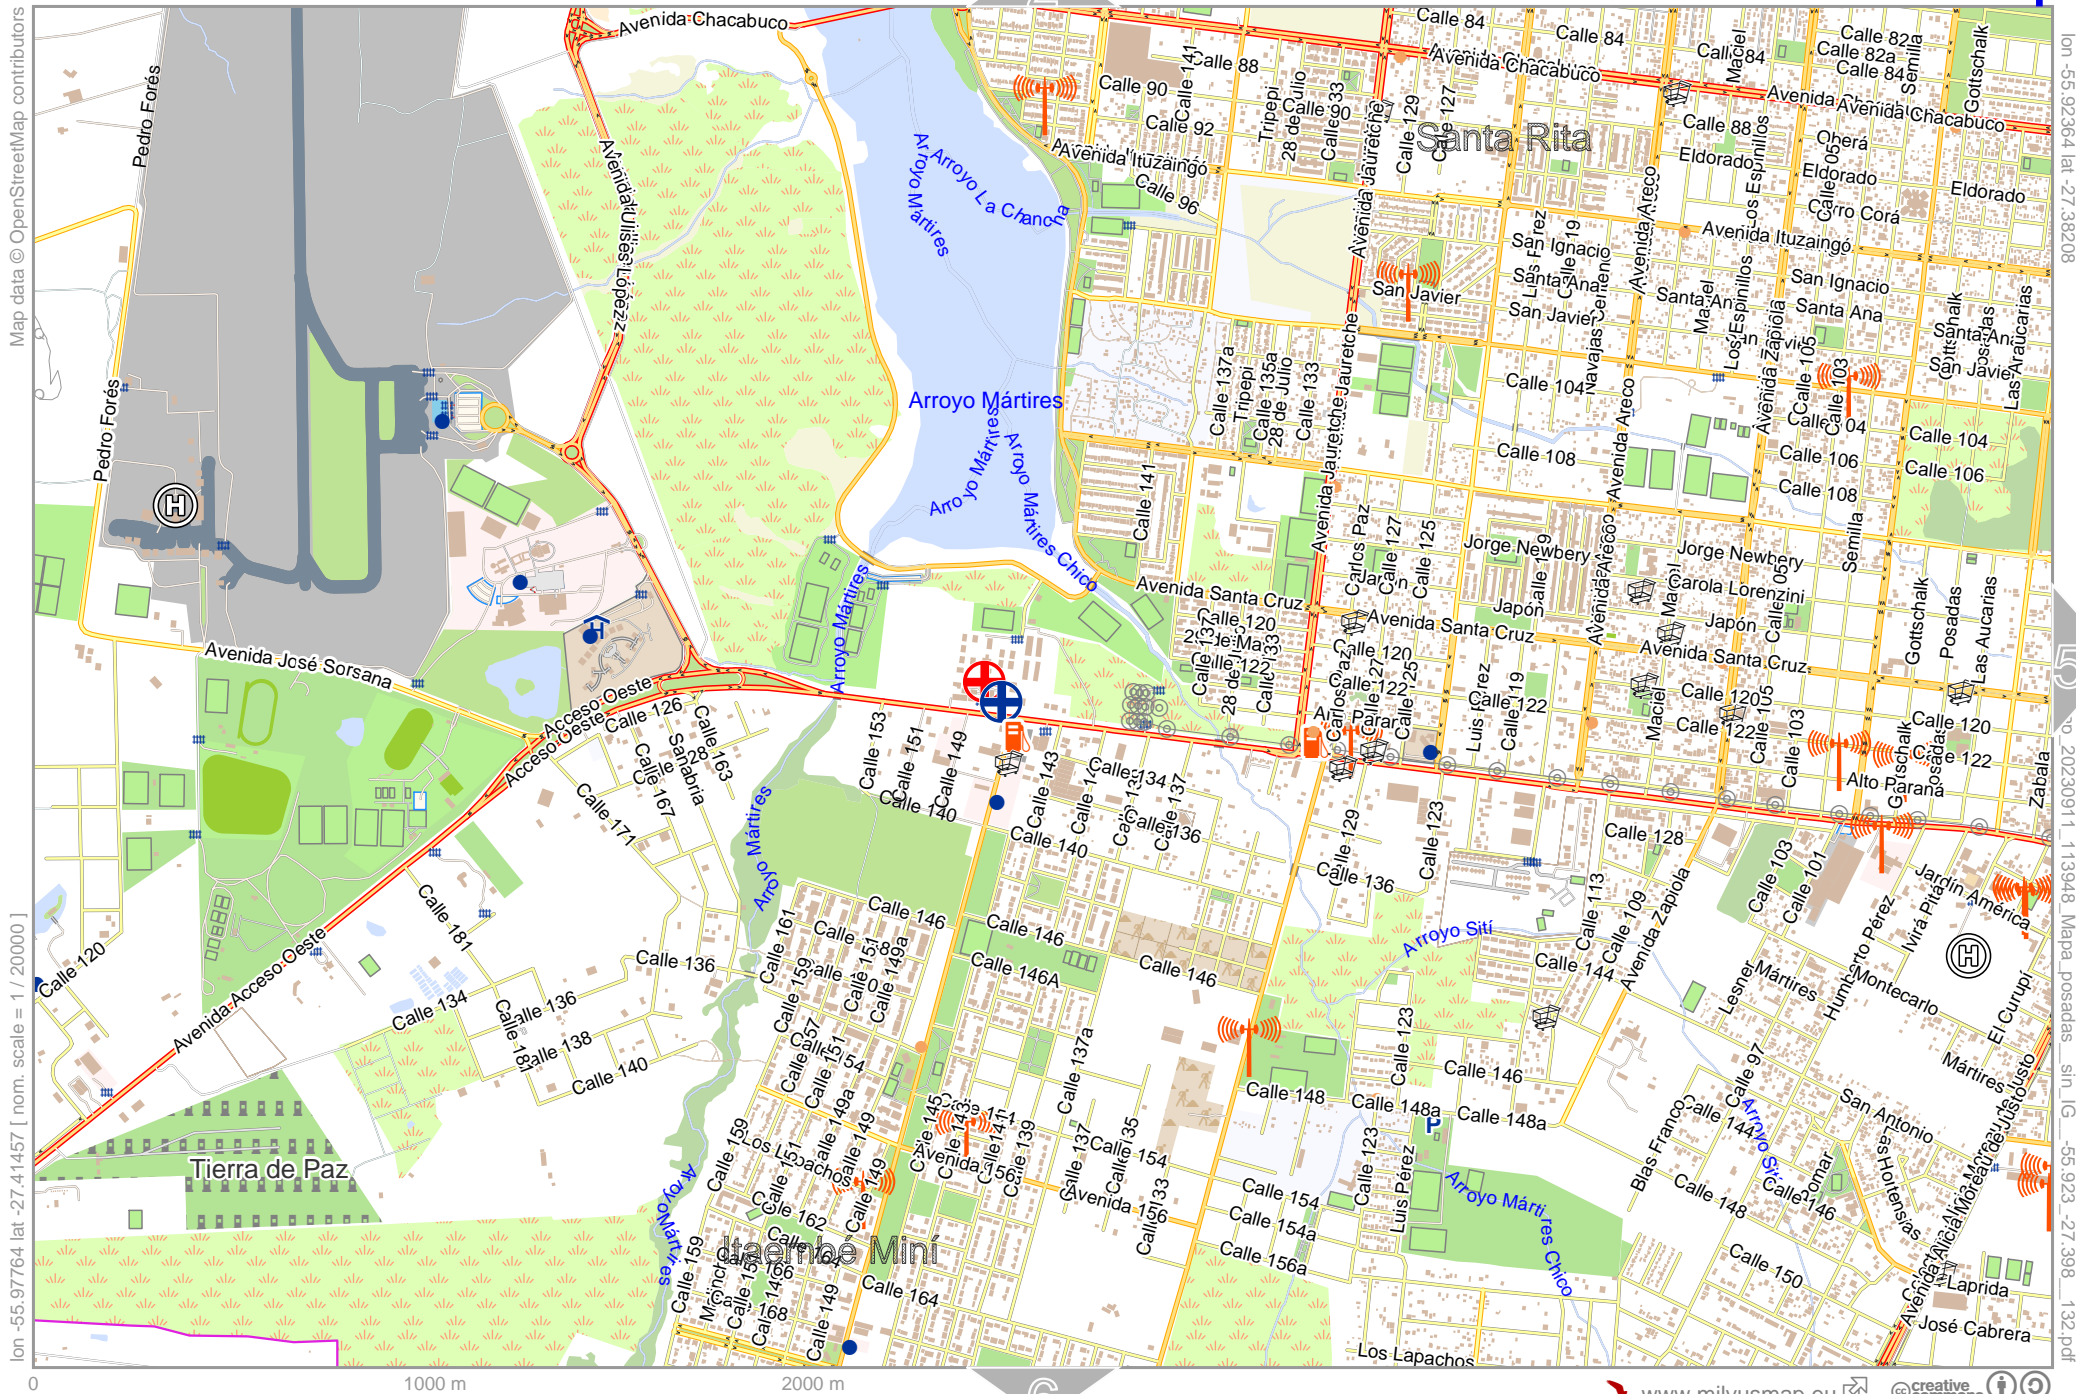

# Mapa posadas (sin IG)

Map data © OpenStreetMap contributors

lon -55.97764 lat -27.38208 [ nom. scale = 1 / 20000 ]

lon -55.92364 lat -27.34960

lon -55.92364 lat -27.34960

0 1000 m 2000 m

# Mapa posadas (sin IG)

Map data © OpenStreetMap contributors  
Arroyo Santa Maria

lon -55.92364 lat -27.38208 [ nom. scale = 1 / 20000 ]

lon -55.86965 lat -27.34960

pdfmap\_20230911\_113948\_Mapas\_posadas\_sin\_IG\_-55.923\_-27.398\_132.pdf

# Mapa posadas (sin IG)

Map data © OpenStreetMap contributors

lon -55.97764 lat -27.41457 [ nom. scale = 1 / 20000 ]

lon -55.92364 lat -27.38208

o: 20230911 1 113948. Mapa posadas sin IG -55.923 -27.398 132.pdf

# Mapa posadas (sin IG)

Map data © OpenStreetMap contributors

lon -55.92364 lat -27.41457 [ nom. scale = 1 / 20000 ]

lon -55.86965 lat -27.38208

pdfmap\_20230911\_113948\_Mapas\_posadas\_sin\_IG\_-55.923\_-27.398\_132.pdf