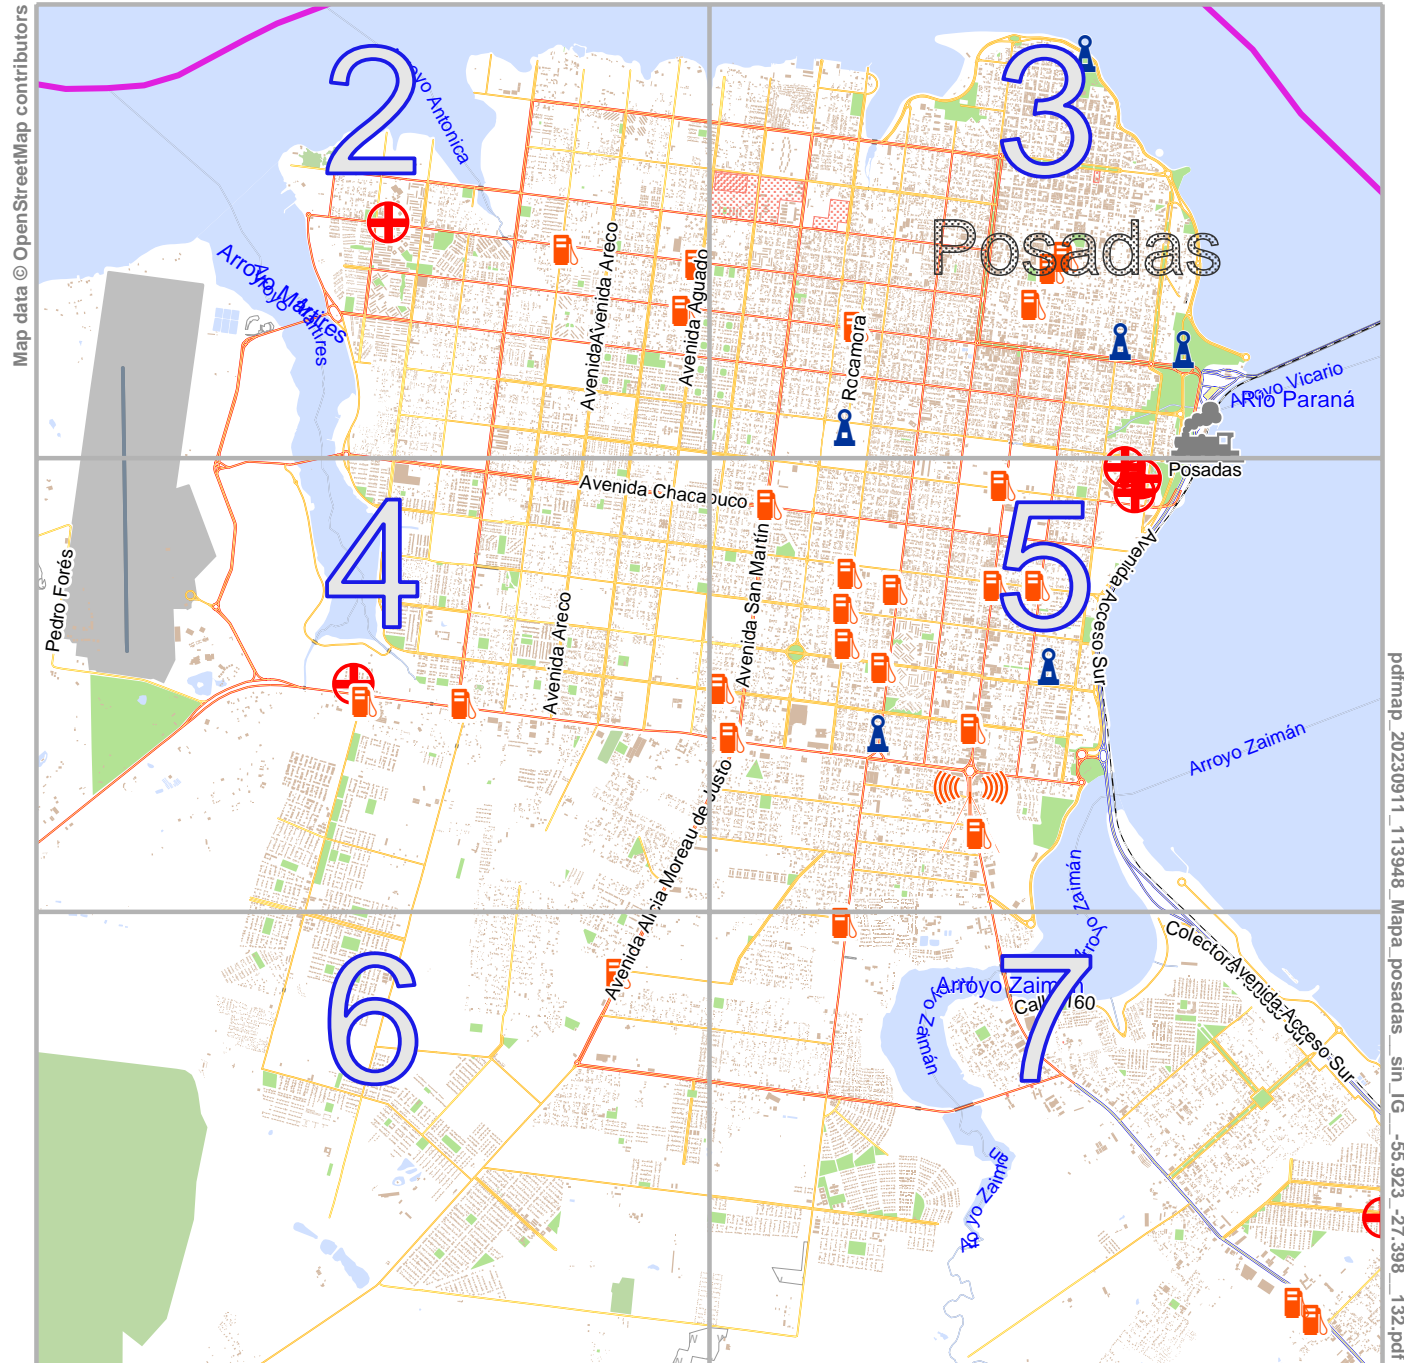

# Mapa posadas (sin IG)

lon -55.86965 lat -27.34960

Map data © OpenStreetMap contributors

lon -55.97764 lat -27.44706  
[ nom. scale = 1 / 60000 ]

# Mapa posadas (sin IG)

Map data © OpenStreetMap contributors

lon -55.97764 lat -27.38208 [ nom. scale = 1 / 20000 ]

lon -55.92364 lat -27.34960

lon -55.92364 lat -27.34960

0 1000 m 2000 m

# Mapa posadas (sin IG)

Map data © OpenStreetMap contributors  
Arroyo Santa Maria

lon -55.92364 lat -27.38208 [ nom. scale = 1 / 20000 ]

lon -55.86965 lat -27.34960

pdfmap\_20230911\_113948\_Mapas\_posadas\_sin\_IG\_-55.923\_-27.398\_132.pdf

# Mapa posadas (sin IG)

Map data © OpenStreetMap contributors

lon -55.92364 lat -27.44706 [ nom. scale = 1 / 20000 ]

lon -55.86965 lat -27.41457

pdfmap\_20230911\_113948\_Mapas\_posadas\_sin\_IG\_-55.923\_-27.398\_132.pdf