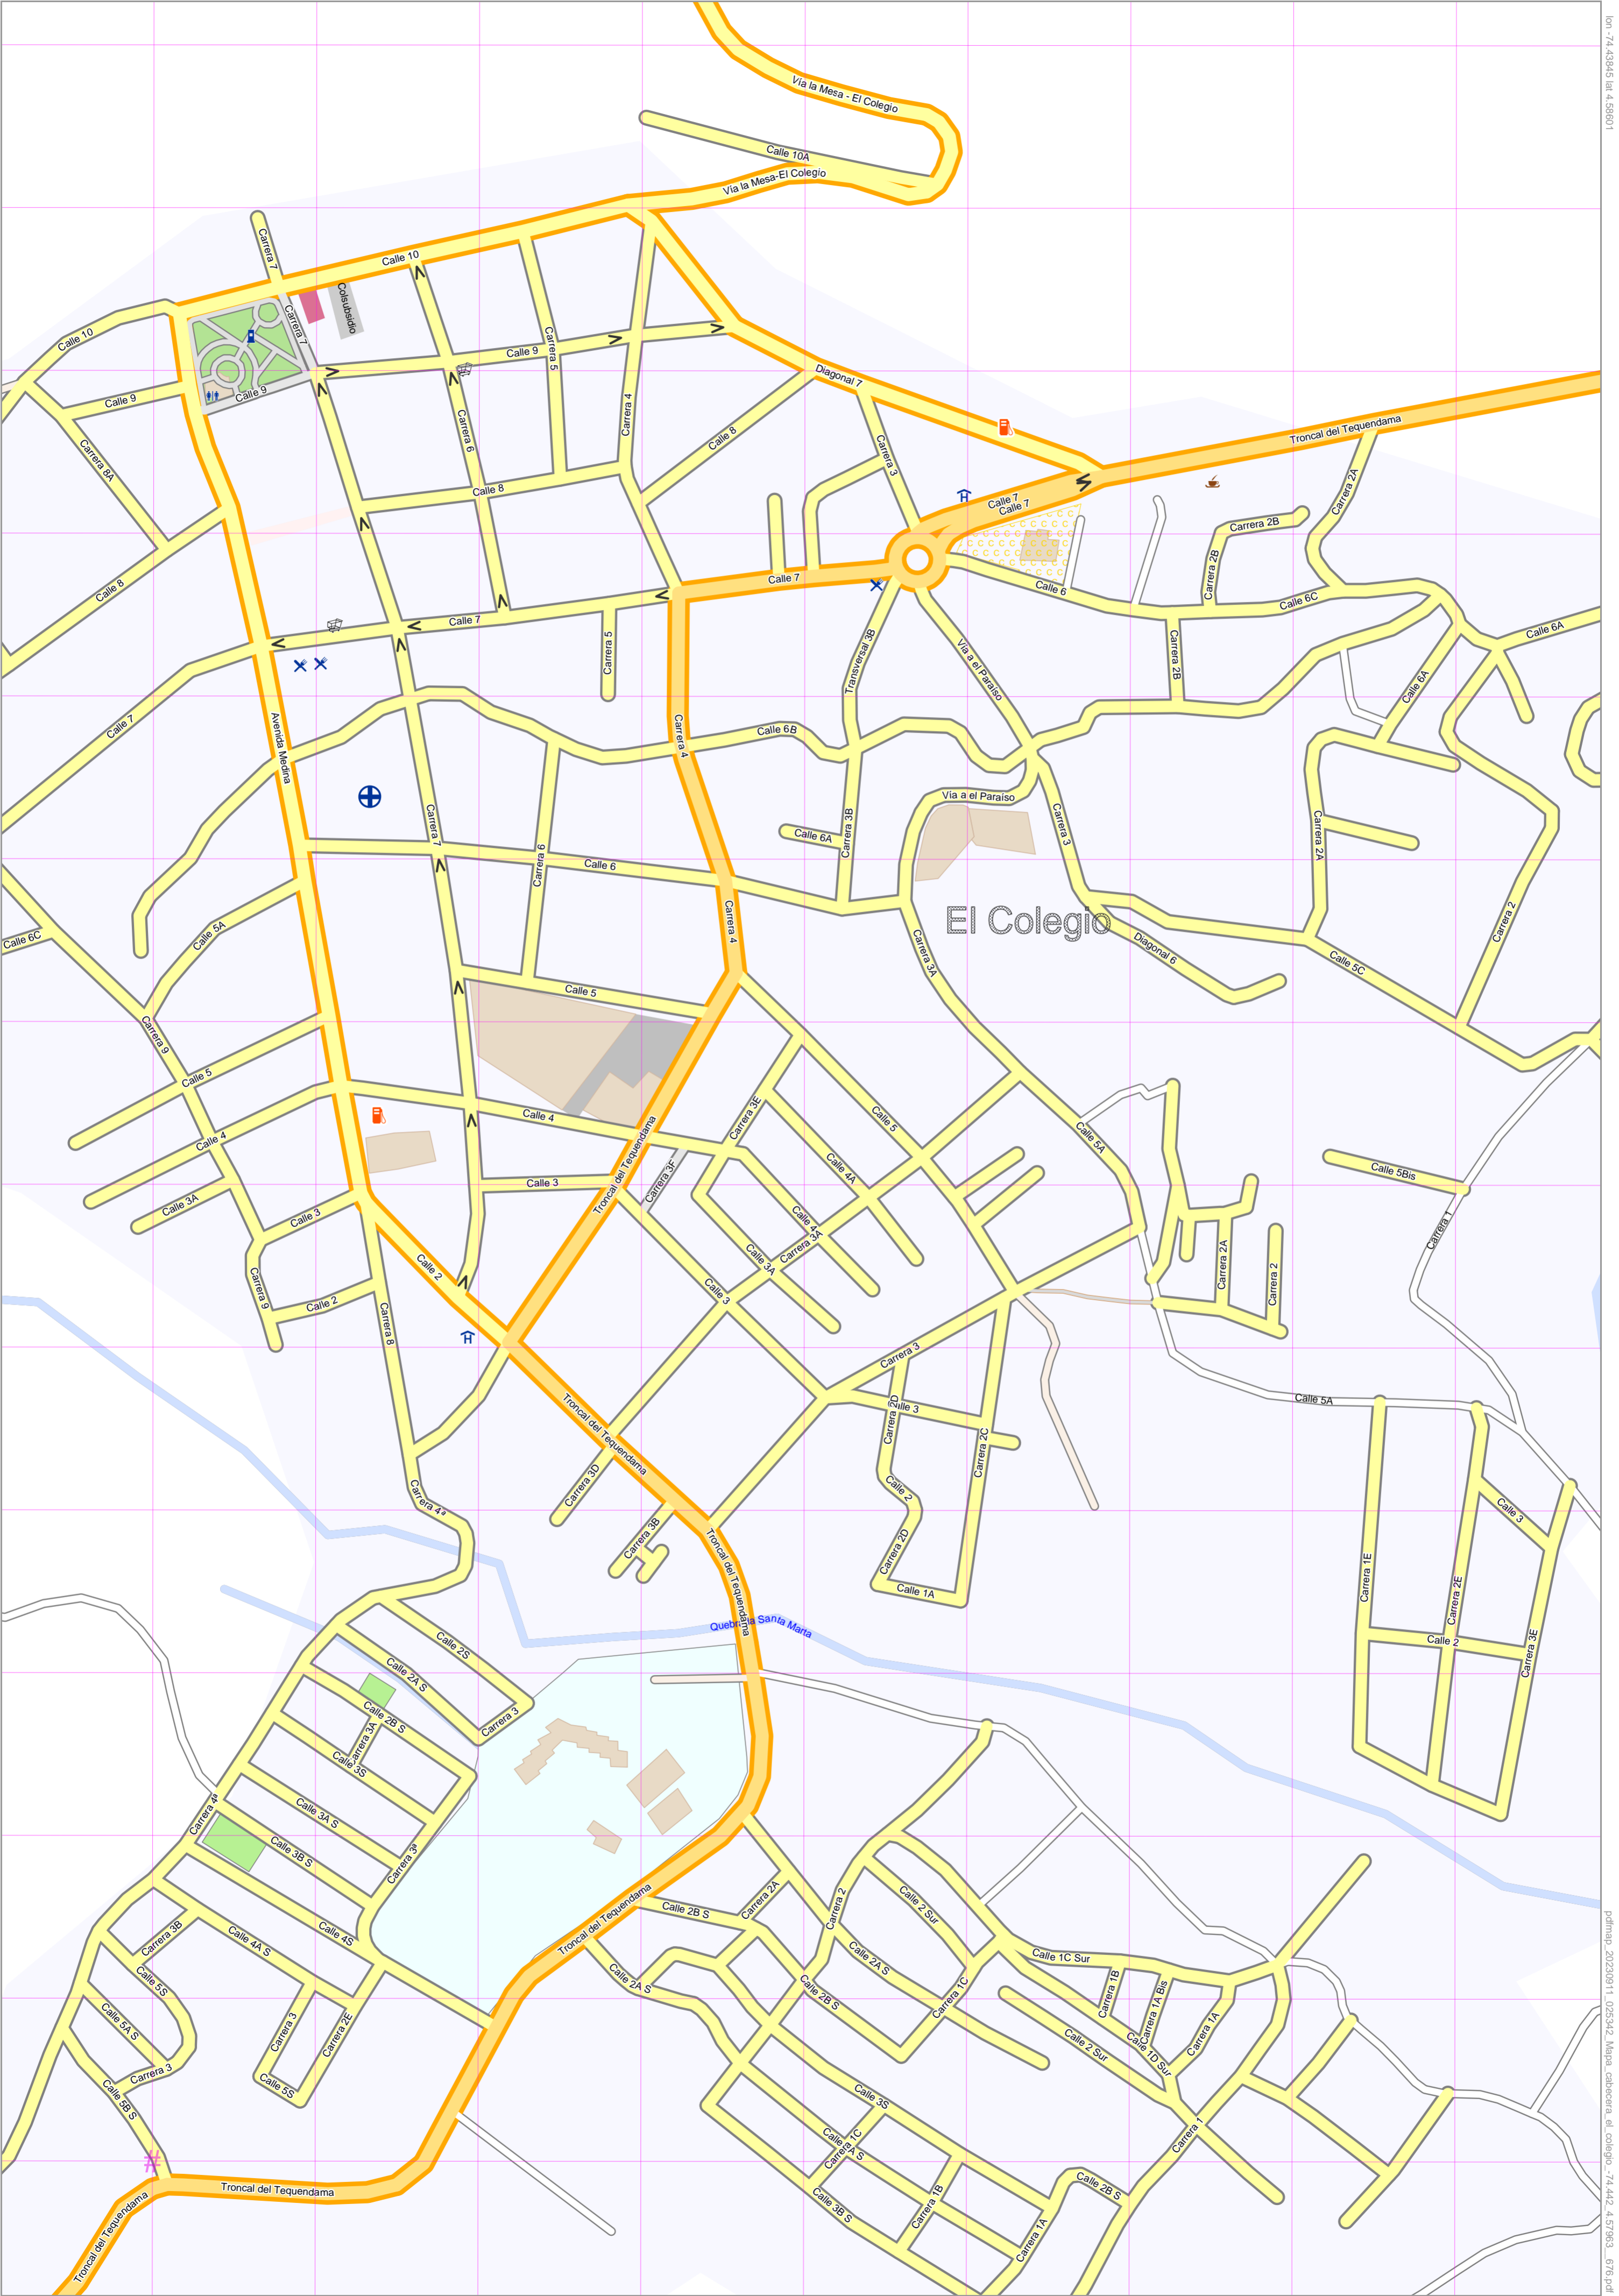

Map data © OpenStreetMap contributors

lon -74.43945 lat 4.57963

lon -74.44731 lat 4.57326 [nom, scale = 1 / 2500]

UTM: 18 N easting 561.40 km northing 505.60 km
UTM-Grid-width = 100m