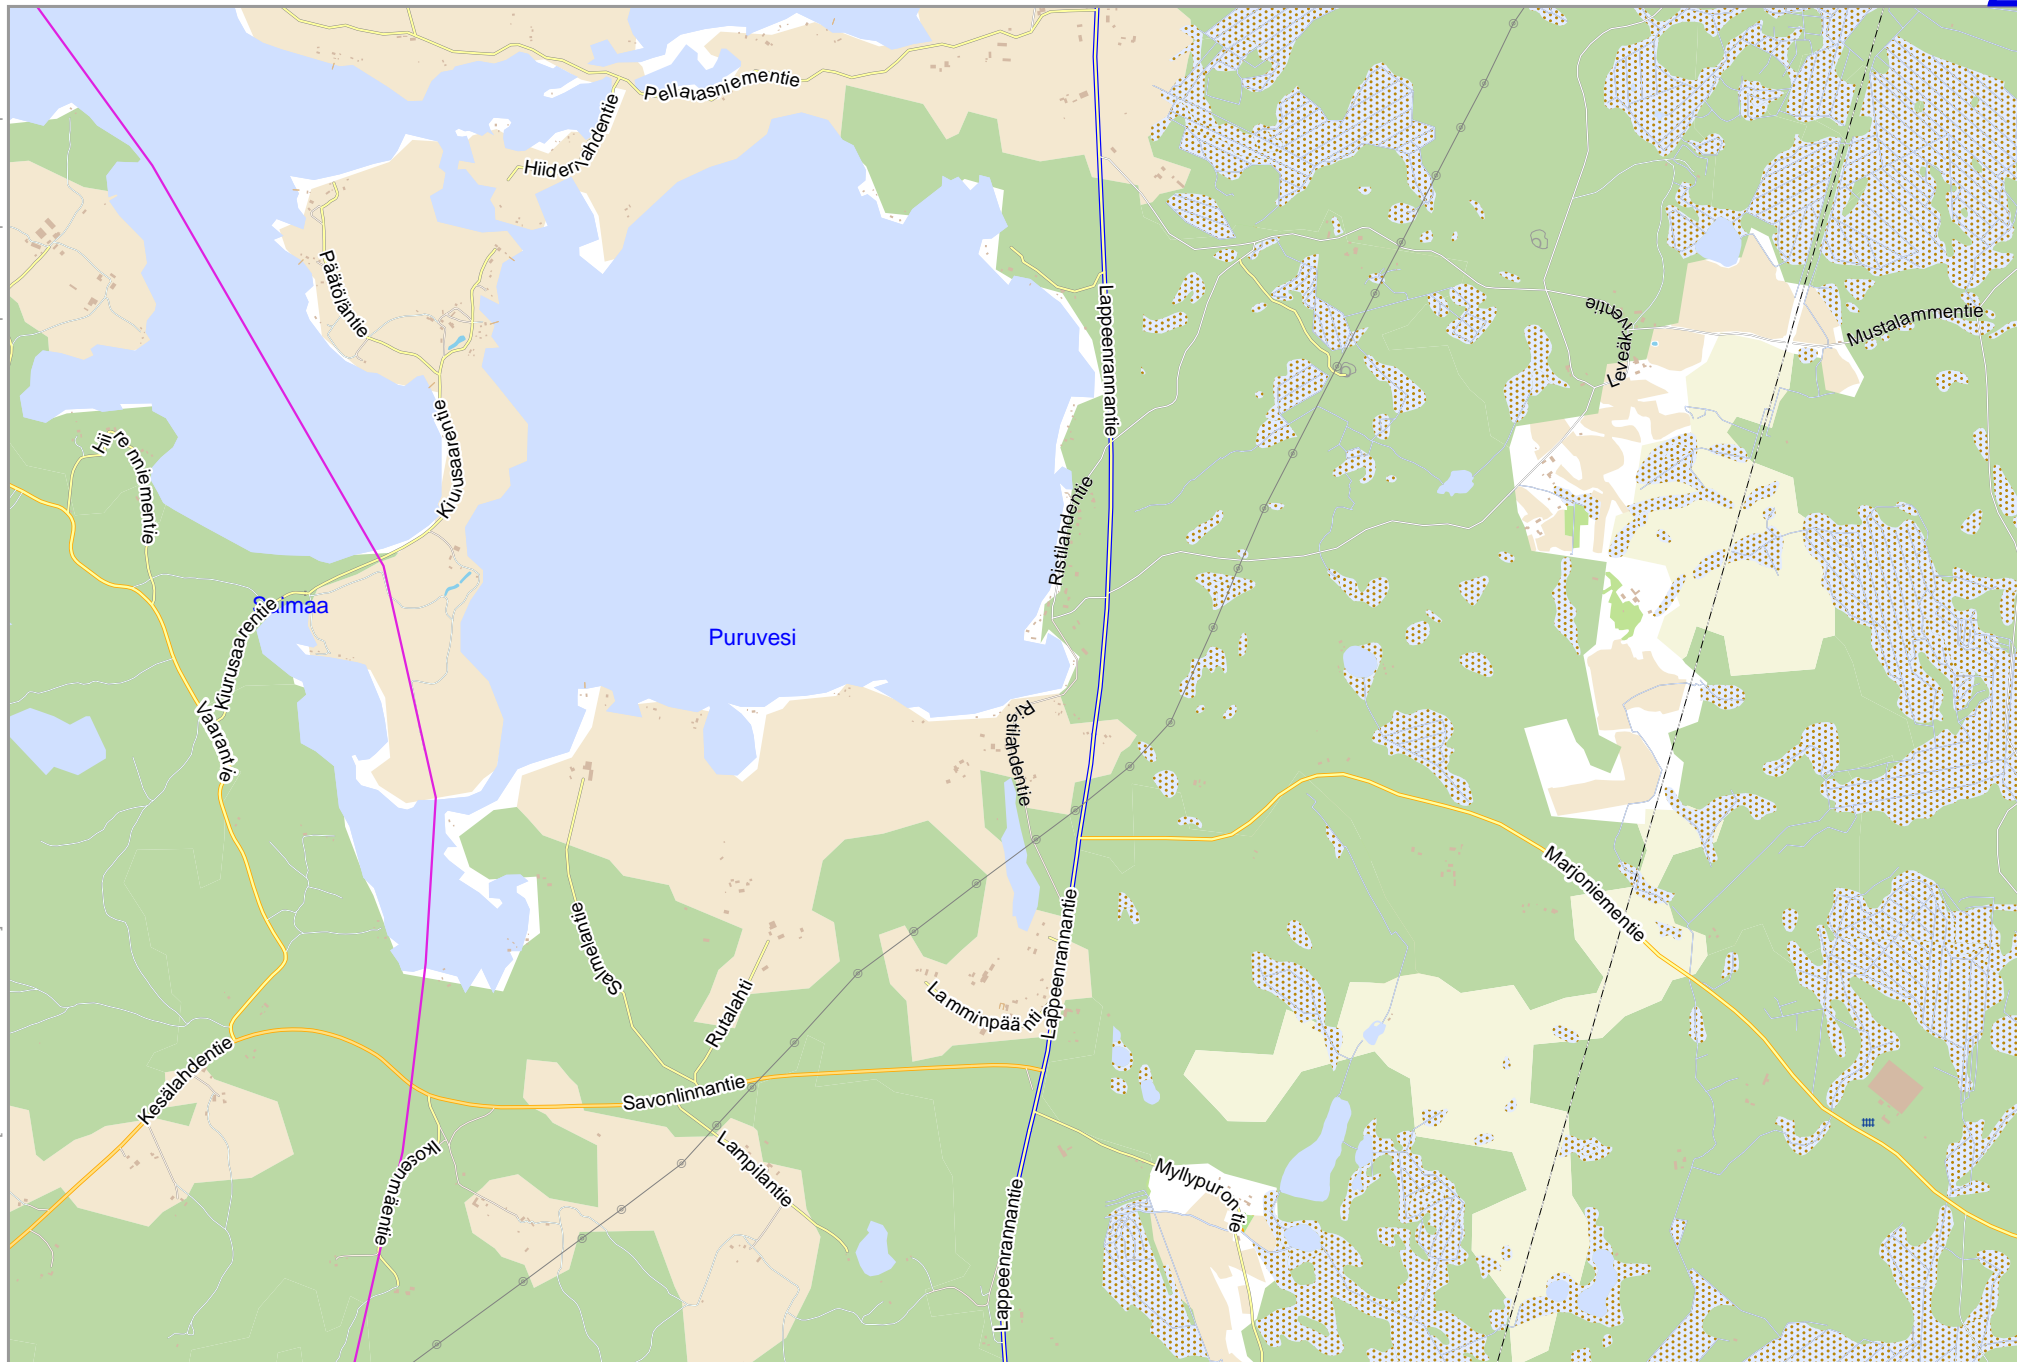

Birthday

lon 30.04447 lat 61.85427

lon 29.66486 lat 61.73314
[nom. scale = 1 / 75000]

Map data © OpenStreetMap contributors

lon 29.66486 lat 61.81390 [nom. scale = 1 / 25000]

lon 29.79140 lat 61.85427

pdfmap_20230908_055540_Birthday_29.8546_61.7937_517.pdf

0 1000 m 2000 m

Birthday

Map data © OpenStreetMap contributors

lon 29.91793 lat 61.81390 [nom. scale = 1 / 25000]

lon 30.04447 lat 61.85427

pdfmap_20230908_055540_Birthday_29.8546_61.7937_517.pdf

0 1000 m 2000 m

Map data © OpenStreetMap contributors

lon 29.66486 lat 61.77352 [nom. scale = 1 / 25000]

lon 29.79140 lat 61.81390

pdfmap_20230908_055540_Birthday_29.8546_61.7937_517.pdf

Birthday

Map data © OpenStreetMap contributors

lon 30.04447 lat 61.81390

pdfmap_20230908_055540_Birthday_29.9546_61.7937_517.pdf

0 1000 m 2000 m

Map data © OpenStreetMap contributors

lon 29.66486 lat 61.73314 [nom. scale = 1 / 25000]

lon 29.79140 lat 61.77352